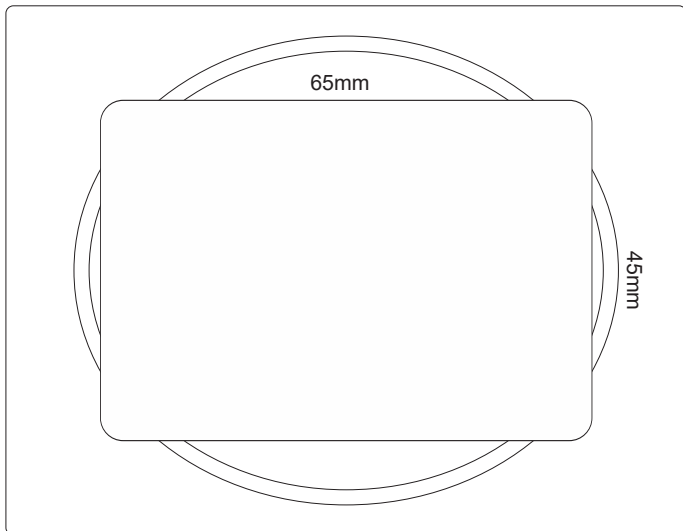

100% of Actual Size  
Screen Print (three col max)

202mm

8mm

Red Line = Exact opposites of the product  
(centre artwork to the red line)

### Digital Label - Poly Bag

Blue Line = The SIGNIFICANT PRINT AREA  
(Keep all critical images & text within this box)  
Black Line = Maximum print area  
Pink Line = Bleed off to here