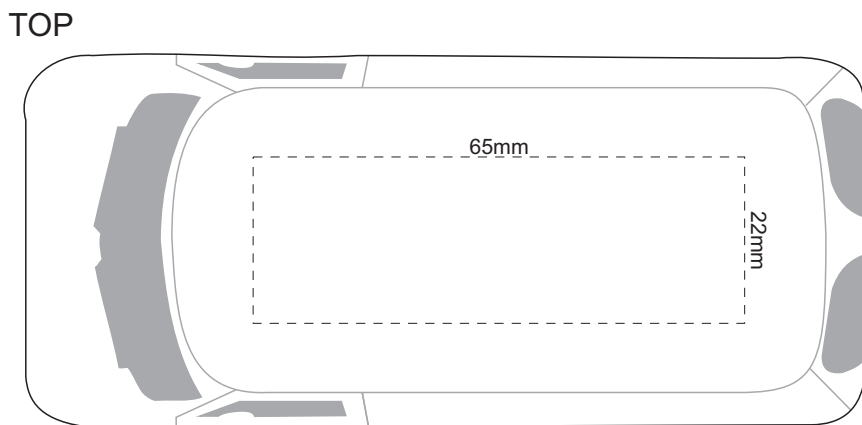

100% of Actual Size  
Pad Print (one colour)

SIDE 2

TOP

We wish to advise that, due to the surface & general makeup of this stress product, we cannot guarantee a solid print true to PMS colour. Print will degrade with regular use.

100% of Actual Size  
Direct Digital

We wish to advise that, due to the surface & general makeup of this stress product, we cannot guarantee a solid print true to PMS colour. Print will degrade with regular use.