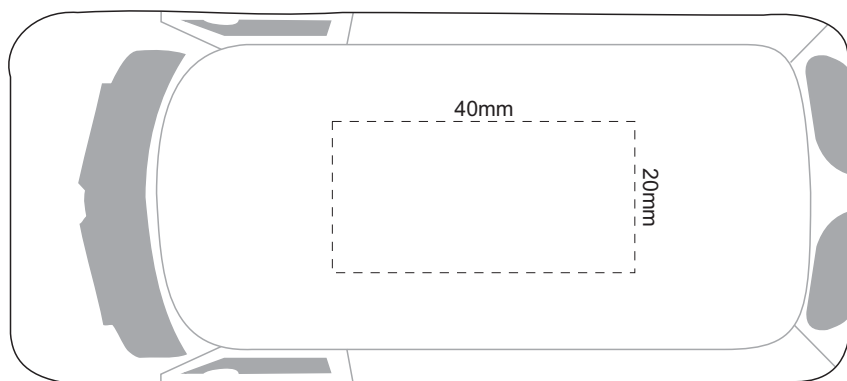

100% of Actual Size  
Pad Print (one colour)

SIDE 2

TOP

We wish to advise that, due to the surface & general makeup of this stress product, we cannot guarantee a solid print true to PMS colour. Print will degrade with regular use.

100% of Actual Size  
Direct Digital

We wish to advise that, due to the surface & general makeup of this stress product, we cannot guarantee a solid print true to PMS colour. Print will degrade with regular use.