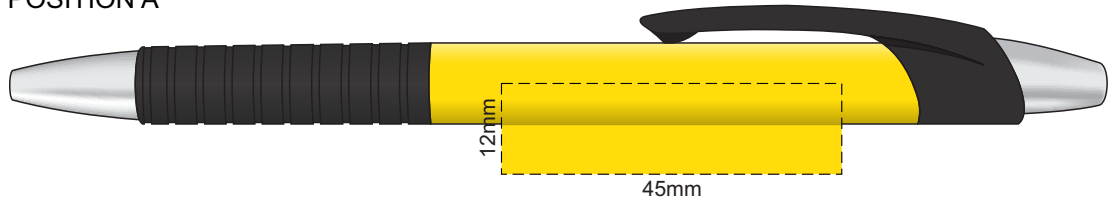

100% of Actual Size
Screen Print

POSITION A

100% of Actual Size
Pad Print

POSITION D

POSITION E

100% of Actual Size
Direct Digital

POSITION D

POSITION E

100% of Actual Size
Pad Print (one side only)

100% of Actual Size
Digital Packaging Print
(one side only)

Digital Print is only available for natural option
Artwork will be printed directly onto the product via CMYK printing (no white),
colours will not be vibrant due to white ink not being available for this process.