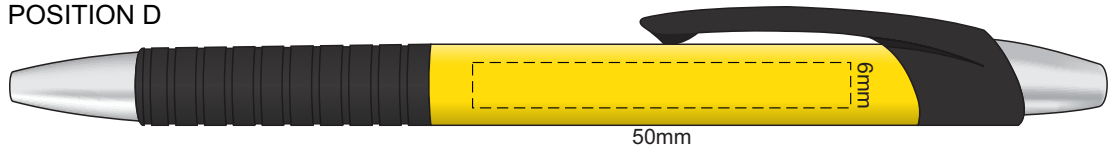

100% of Actual Size
Screen Print

POSITION A

100% of Actual Size
Pad Print

POSITION D

POSITION E

100% of Actual Size
Direct Digital

POSITION D

POSITION E

100% of Actual Size
Pad Print (one side only)

100% of Actual Size
Digital Packaging Print
(one side only)

Digital Print is only available for natural option
Artwork will be printed directly onto the product via CMYK printing (no white),
colours will not be vibrant due to white ink not being available for this process.