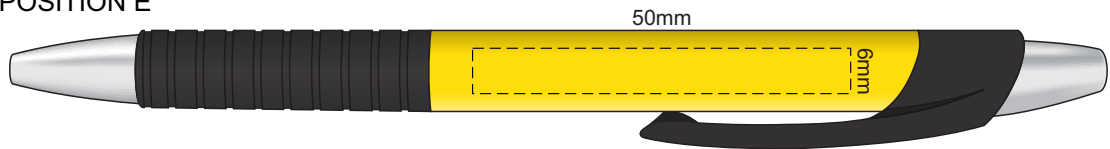

100% of Actual Size
Screen Print

POSITION A

100% of Actual Size
Pad Print

POSITION D

POSITION E

100% of Actual Size
Direct Digital

POSITION D

POSITION E

100% of Actual Size
Pad Print (one side only)

100% of Actual Size
Digital Packaging Print
(one side only)

Digital Print is only available for natural option
Artwork will be printed directly onto the product via CMYK printing (no white),
colours will not be vibrant due to white ink not being available for this process.