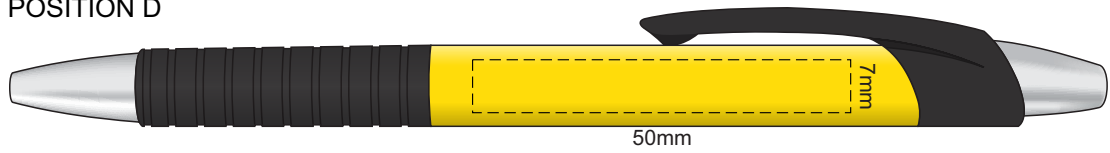

100% of Actual Size
Screen Print

POSITION A

100% of Actual Size
Pad Print

POSITION D

POSITION E

100% of Actual Size
Direct Digital

POSITION D

POSITION E

100% of Actual Size
Pad Print (one side only)

100% of Actual Size
Digital Packaging Print
(one side only)

Digital Print is only available for natural option
Artwork will be printed directly onto the product via CMYK printing (no white),
colours will not be vibrant due to white ink not being available for this process.