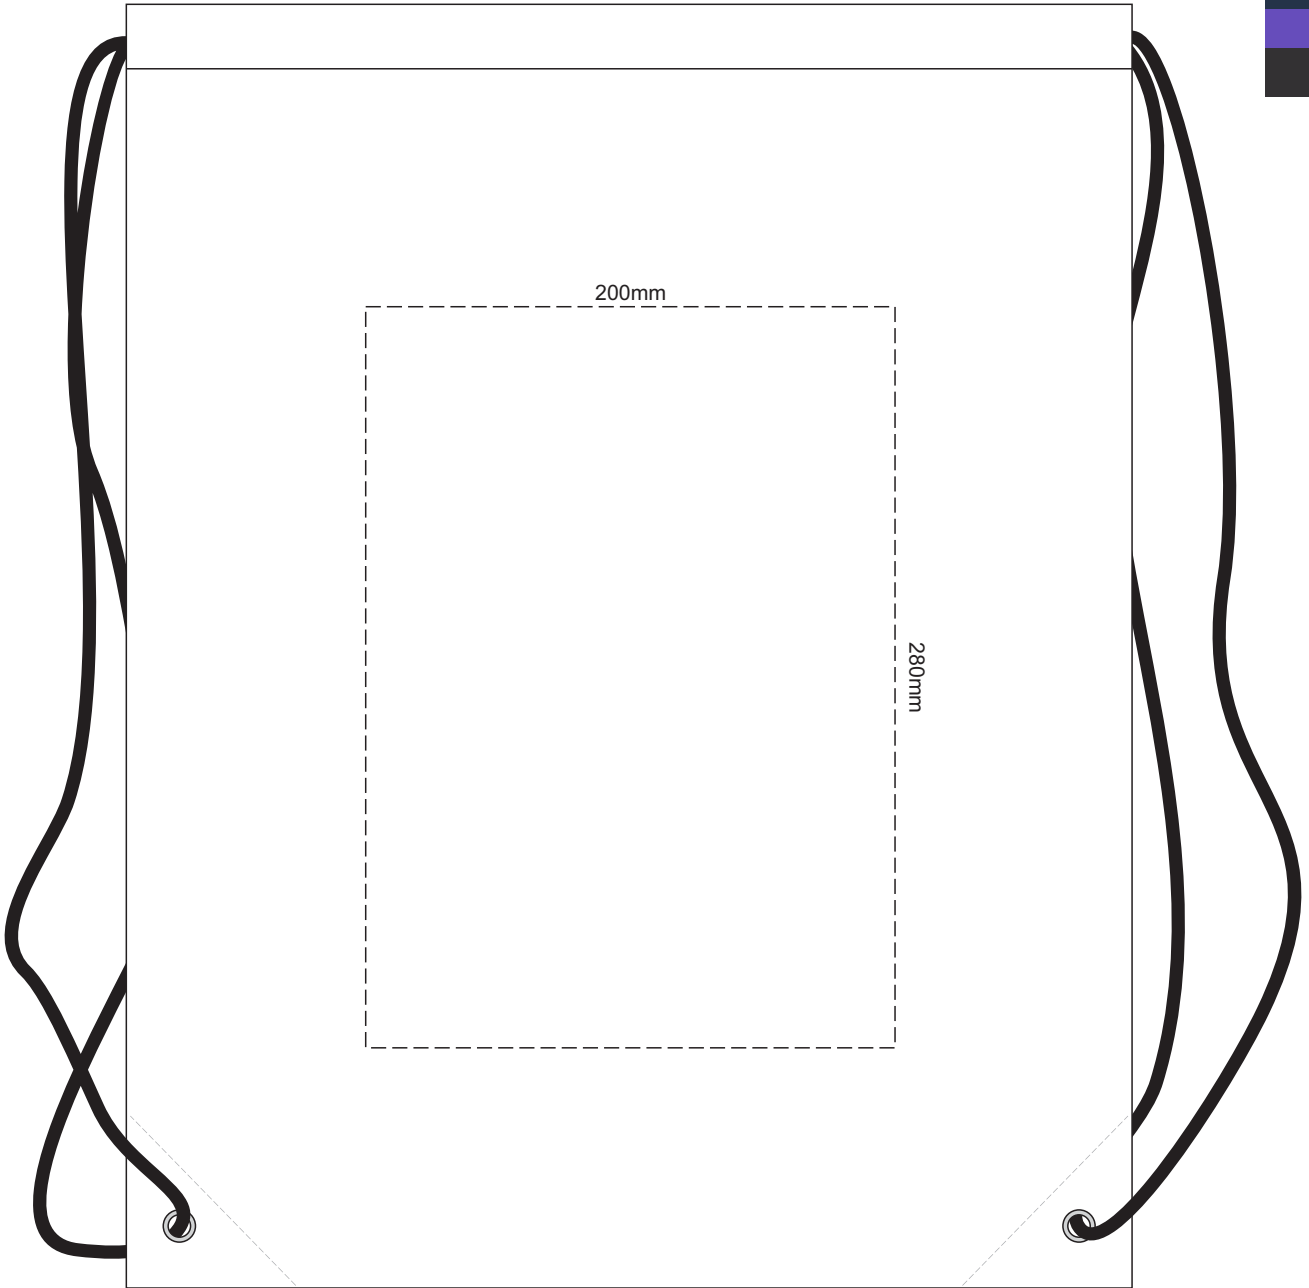

White
Yellow
Orange
Pink
Red
Bright Green
Dark Green
Teal
Light Blue
Royal Blue
Navy
Purple
Black

35% of Actual Size
Screen print

White
Yellow
Orange
Pink
Red
Bright Green
Dark Green
Teal
Light Blue
Royal Blue
Navy
Purple
Black

35% of Actual Size
Colourflex Transfer

Please note the orientation of these print areas may be rotated to best suit your needs.