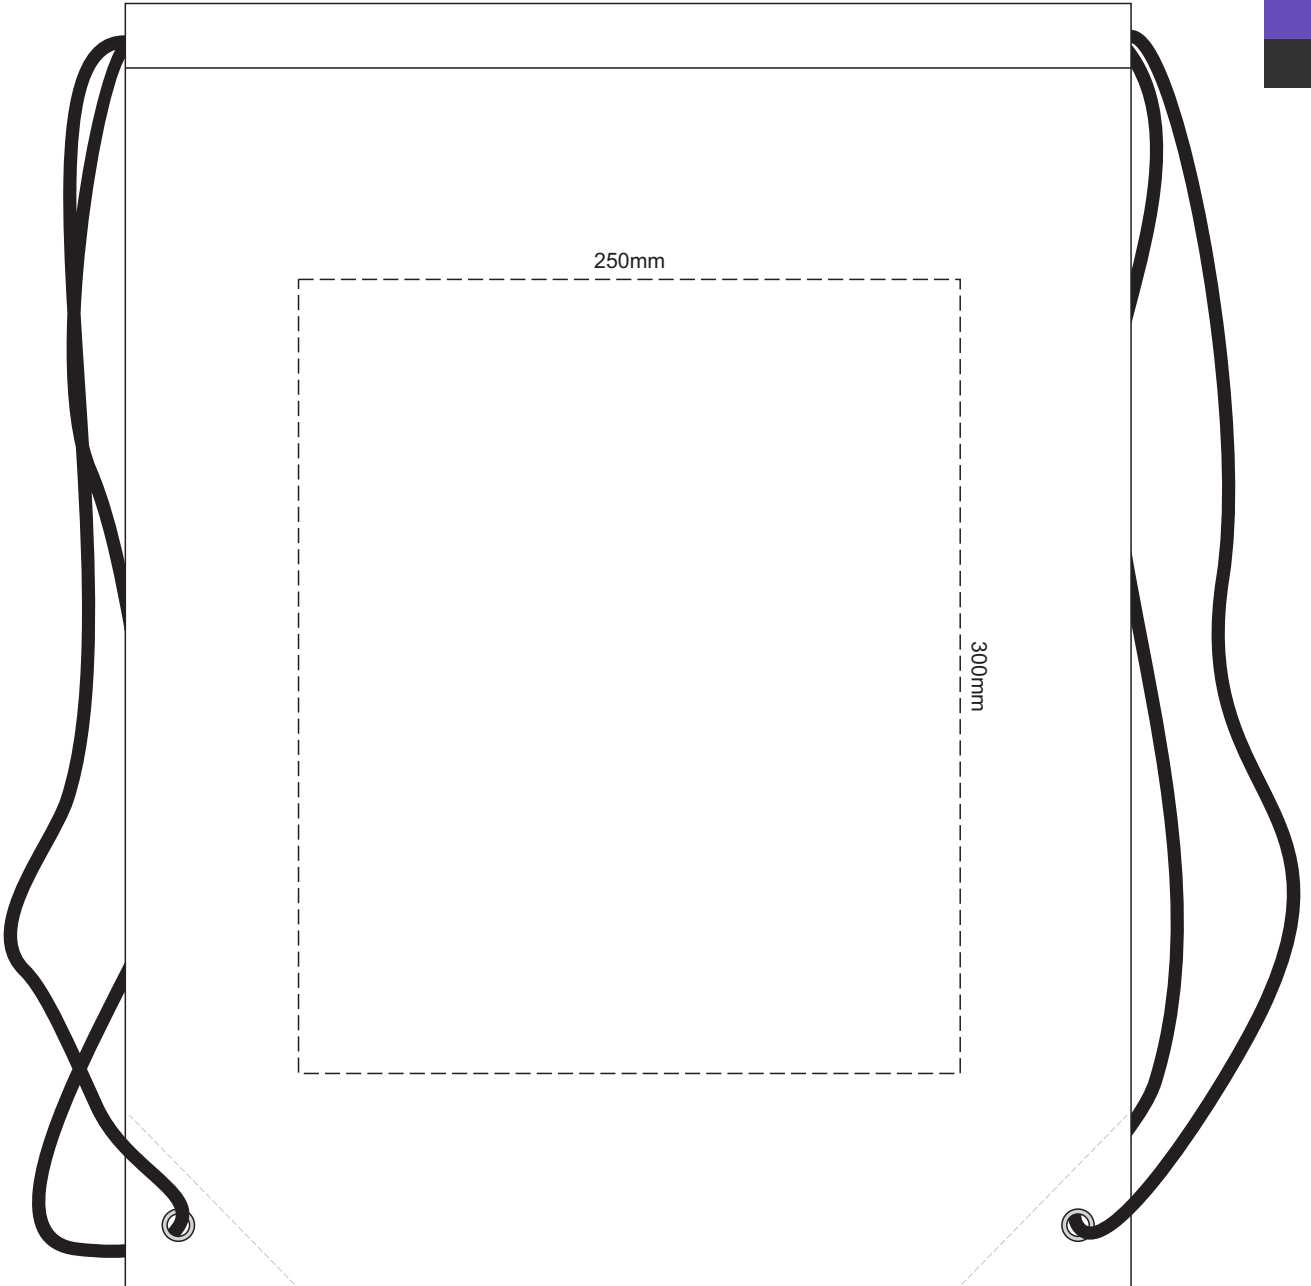

White
Yellow
Orange
Pink
Red
Bright Green
Dark Green
Teal
Light Blue
Royal Blue
Navy
Purple
Black

35% of Actual Size
Screen print

White
Yellow
Orange
Pink
Red
Bright Green
Dark Green
Teal
Light Blue
Royal Blue
Navy
Purple
Black

35% of Actual Size
Colourflex Transfer

Please note the orientation of these print areas may be rotated to best suit your needs.