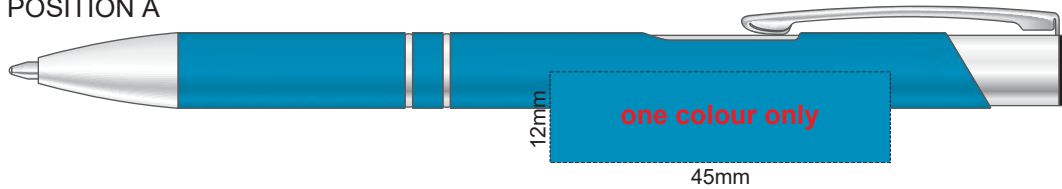

100% of Actual Size
Screen Print (One Colour)

POSITION A

100% of Actual Size
Pad Print

POSITION D

POSITION E

100% of Actual Size
Laser Engraving

POSITION D

POSITION E

Engraves to Oxidised White