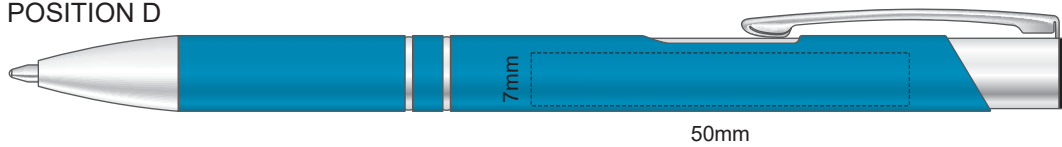

100% of Actual Size
Screen Print (One Colour)

POSITION A

100% of Actual Size
Pad Print

POSITION D

POSITION E

100% of Actual Size
Laser Engraving

POSITION D

POSITION E

Engraves to Oxidised White