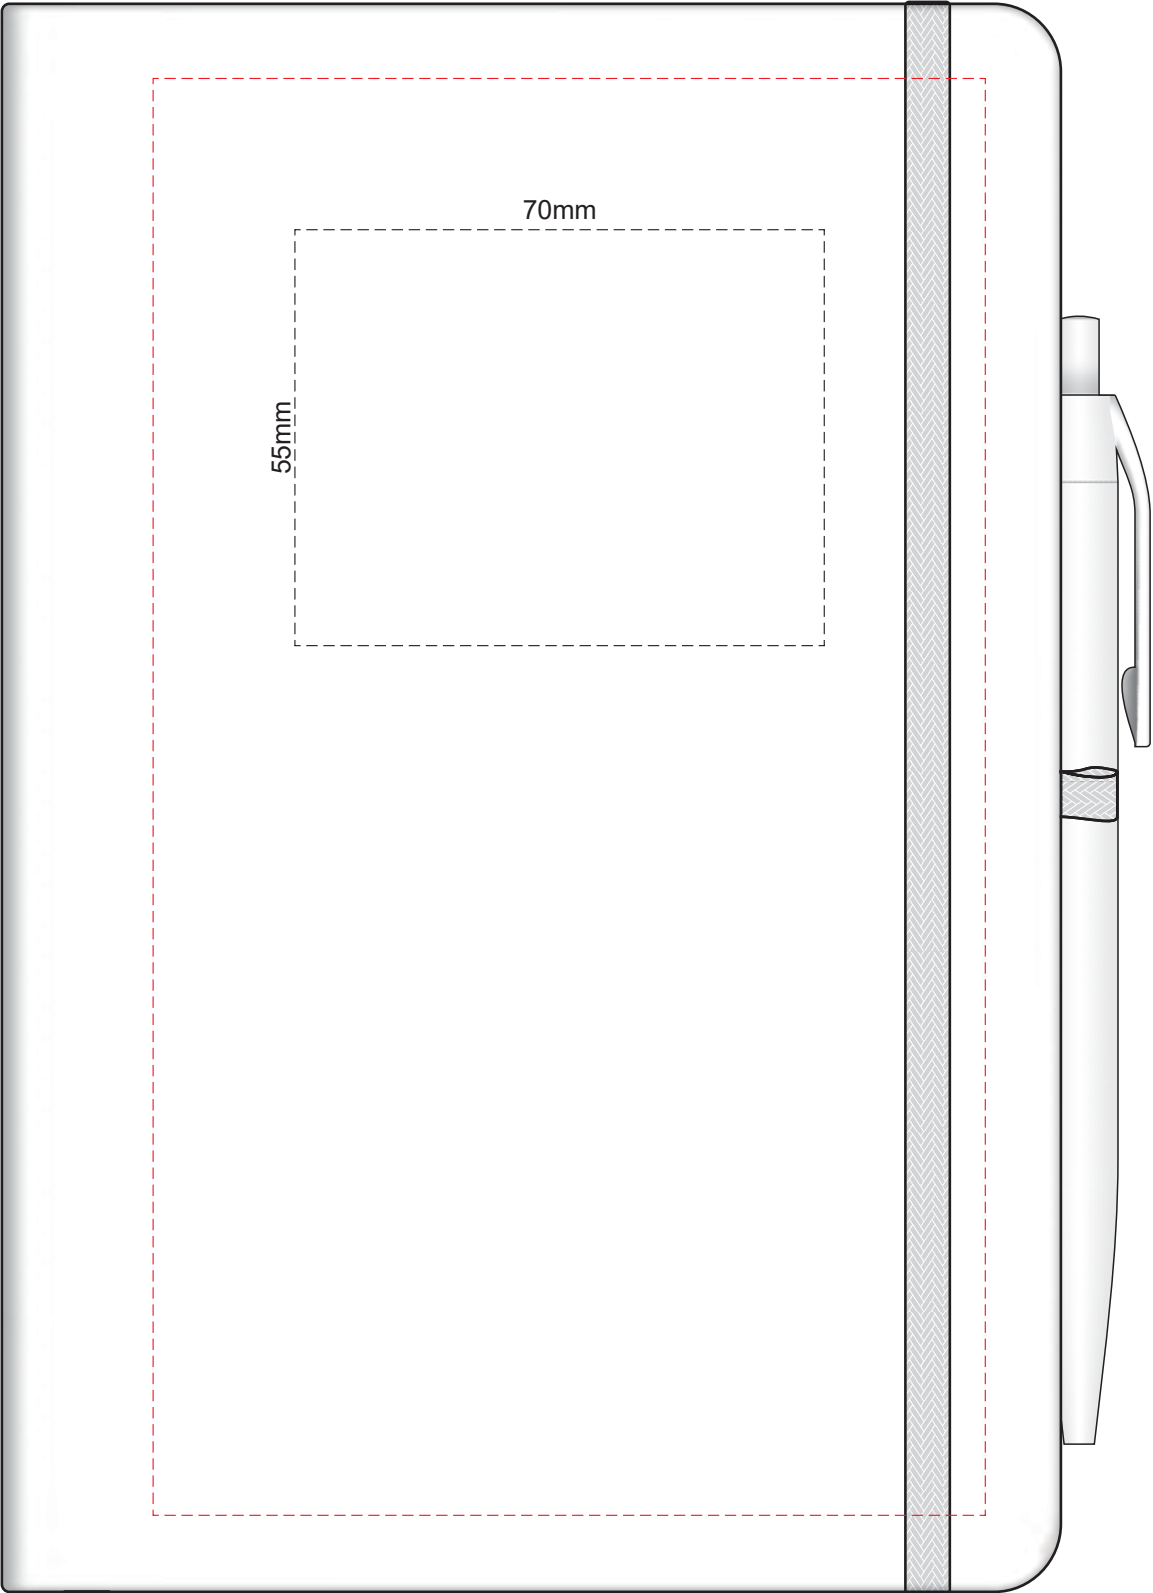

100% of Actual Size
Screen Print

POSITION A

100% of Actual Size
Pad Print

POSITION D

POSITION E

Please note when pen is printed in position D,
print is not visible when in the notebook holder.

100% of Actual Size
Direct Digital

POSITION D

POSITION E

Please note when pen is printed in position D,
print is not visible when in the notebook holder.

100% of Actual Size
Pad Print

100% of Actual Size
BACK Pad Print

100% of Actual Size
Screen Print (one colour)

100% of Actual Size
BACK Screen Print (one colour)

100% of Actual Size
Direct Digital

100% of Actual Size
Foil Printing Front Cover
FRONT ONLY

Please note: Print area 70mm x 55mm is **moveable within the red dotted area**, the print area cannot be rotated.

Green Line = Fold Lines when assembled on notebook

Blue Line = The SIGNIFICANT PRINT AREA

(Keep all critical images & text within this box)

Black Line = Maximum print area

Pink Line = Bleed off to here

BELLY BAND