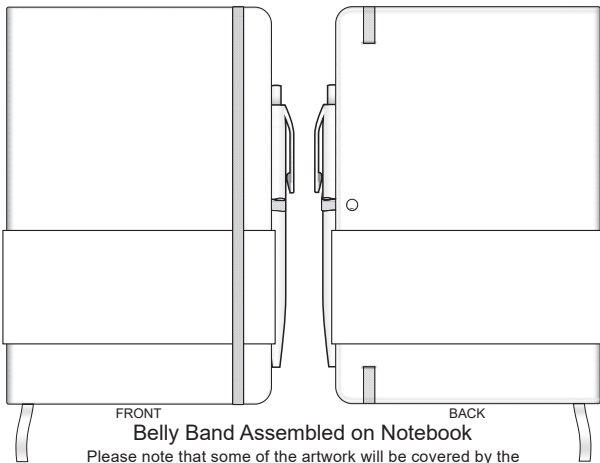

POSITION D

POSITION E

Please note when pen is printed in position D,
print is not visible when in the notebook holder.

100% of Actual Size
Pad Print

100% of Actual Size
BACK Pad Print

100% of Actual Size
Screen Print (one colour)

100% of Actual Size
BACK Screen Print (one colour)

100% of Actual Size
Direct Digital

100% of Actual Size
Foil Printing Front Cover
FRONT ONLY

Please note: Print area 70mm x 55mm is **moveable within the red dotted area**, the print area cannot be rotated.

-  Copper Foil Print Colour
-  Silver Foil Print Colour
-  Gold Foil Print Colour

70% of Actual Size
Digital Print - Belly Band Template

25% of Actual Size

Artwork will be printed directly onto the product via CMYK printing (no white), colours will not be vibrant due to white ink not being available for this process

Green Line = Fold Lines when assembled on notebook

Blue Line = The SIGNIFICANT PRINT AREA

(Keep all critical images & text within this box)

Black Line = Maximum print area

Pink Line = Bleed off to here

BELLY BAND