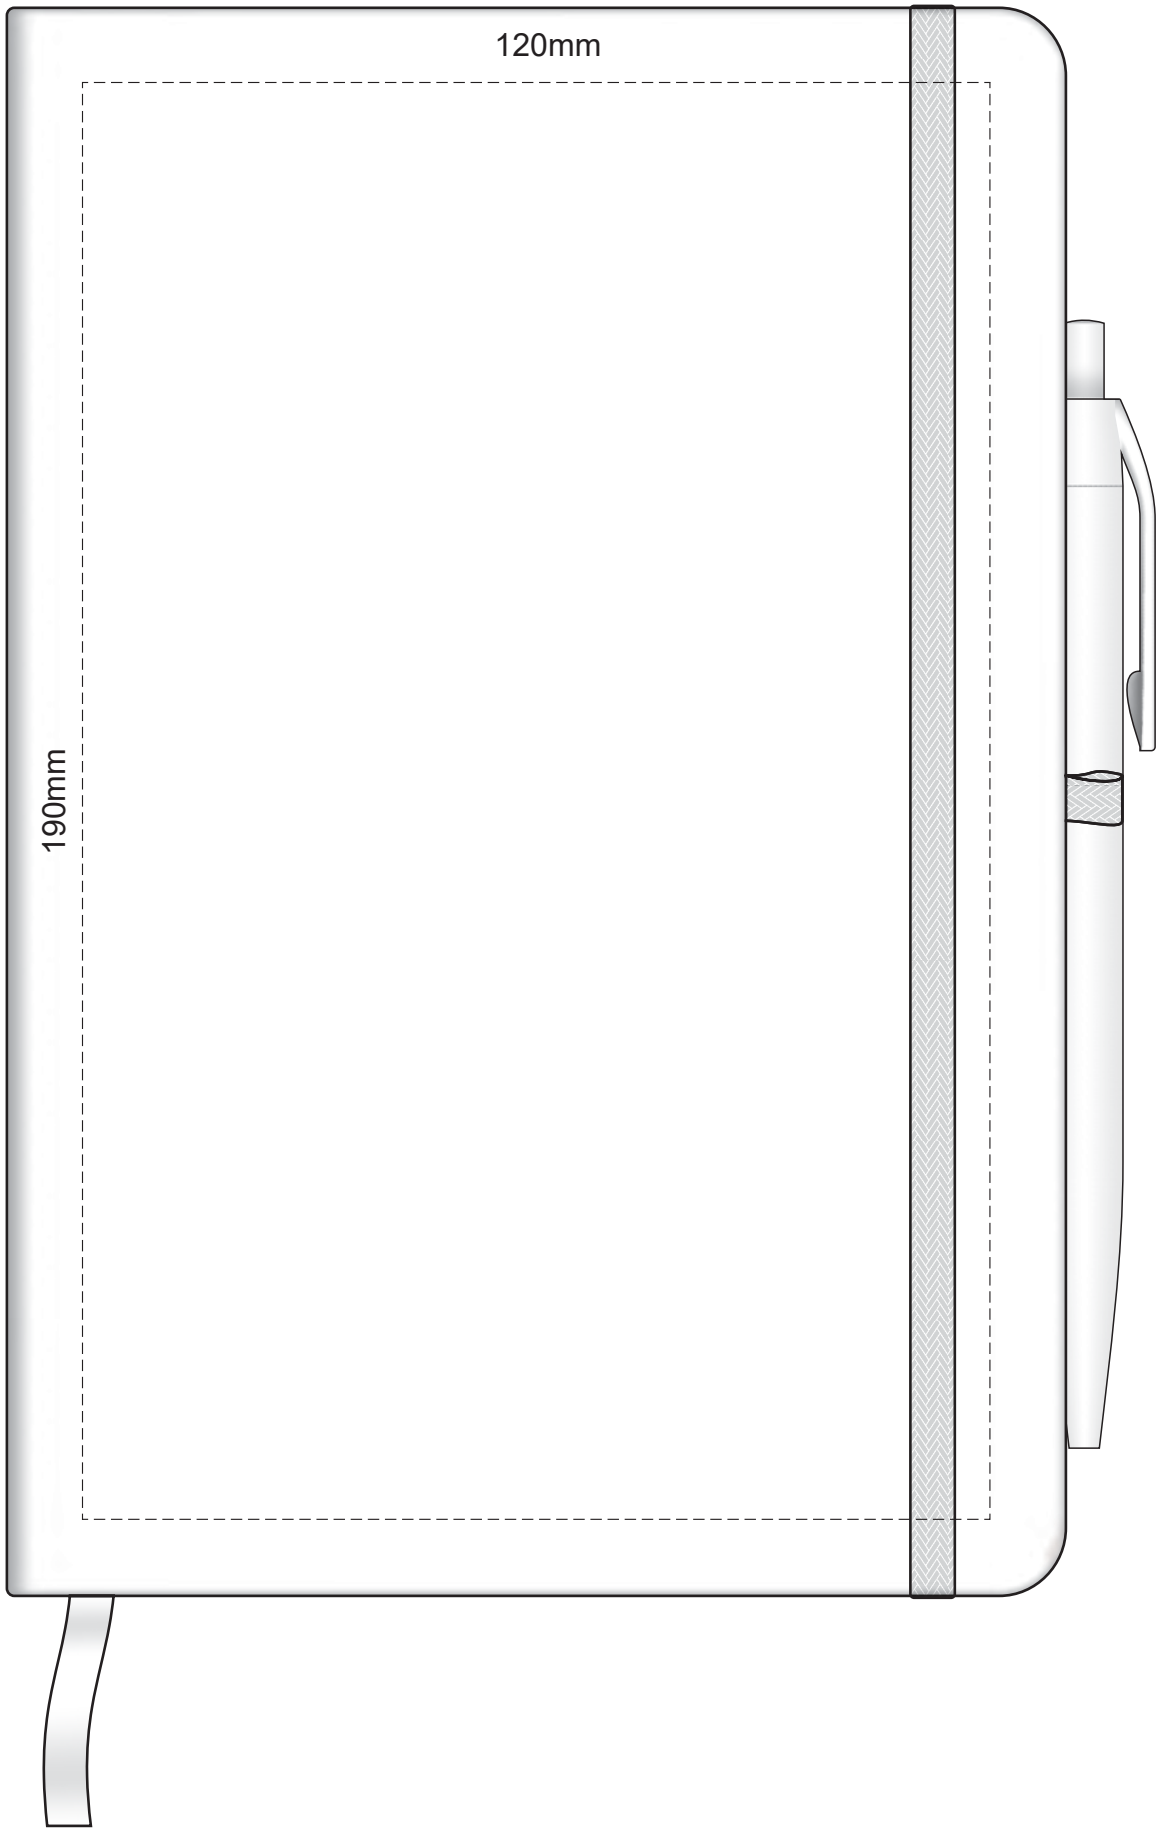

100% of Actual Size
Screen Print

POSITION A

100% of Actual Size
Pad Print

POSITION D

POSITION E

Please note when pen is printed in position D,
print is not visible when in the notebook holder.

100% of Actual Size
Direct Digital

POSITION D

POSITION E

Please note when pen is printed in position D,
print is not visible when in the notebook holder.

100% of Actual Size
Pad Print

100% of Actual Size
BACK Pad Print

100% of Actual Size
Screen Print (one colour)

100% of Actual Size
BACK Screen Print (one colour)

100% of Actual Size
Direct Digital

100% of Actual Size
Foil Printing Front Cover
FRONT ONLY

Please note: Print area 70mm x 55mm is **moveable within the red dotted area**, the print area cannot be rotated.

-  Copper Foil Print Colour
-  Silver Foil Print Colour
-  Gold Foil Print Colour

70% of Actual Size
Digital Print - Belly Band Template

25% of Actual Size

Artwork will be printed directly onto the product via CMYK printing (no white), colours will not be vibrant due to white ink not being available for this process