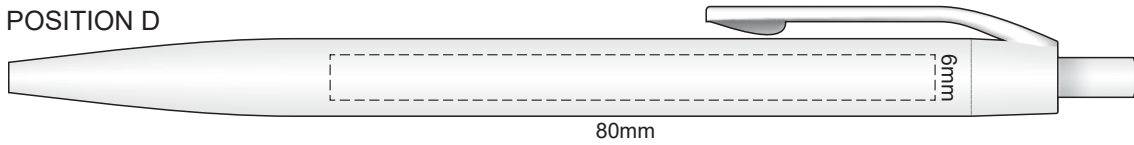

100% of Actual Size
Screen Print

POSITION A

100% of Actual Size
Pad Print

POSITION D

POSITION E

Please note when pen is printed in position D,
print is not visible when in the notebook holder.

100% of Actual Size
Direct Digital

POSITION D

POSITION E

Please note when pen is printed in position D,
print is not visible when in the notebook holder.

100% of Actual Size
Pad Print

100% of Actual Size
BACK Pad Print

100% of Actual Size
Screen Print (one colour)

100% of Actual Size
BACK Screen Print (one colour)

100% of Actual Size
Direct Digital

100% of Actual Size
Foil Printing Front Cover
FRONT ONLY

Please note: Print area 70mm x 55mm is **moveable within the red dotted area**, the print area cannot be rotated.