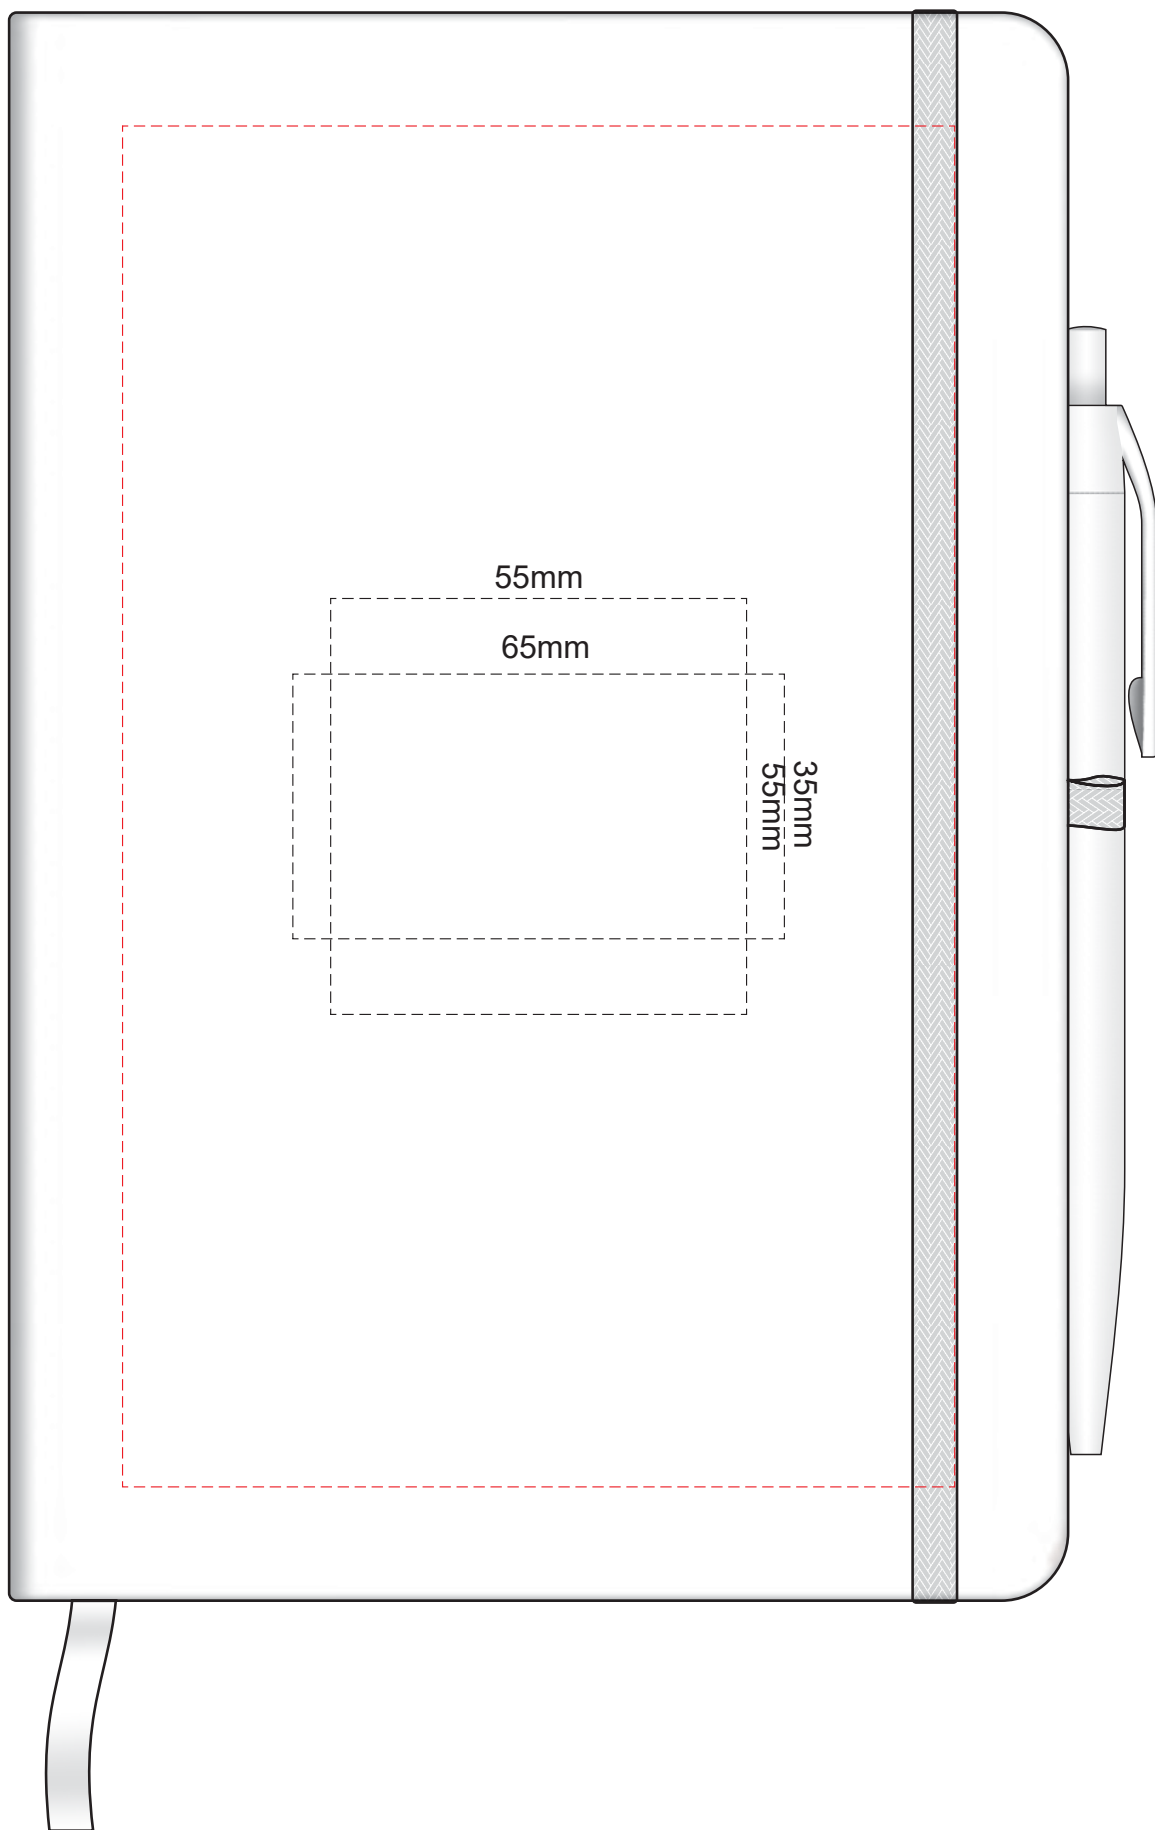

100% of Actual Size
Screen Print

POSITION A

100% of Actual Size
Pad Print

POSITION D

POSITION E

Please note when pen is printed in position D,
print is not visible when in the notebook holder.

100% of Actual Size
Direct Digital

POSITION D

POSITION E

Please note when pen is printed in position D,
print is not visible when in the notebook holder.

100% of Actual Size
Pad Print

100% of Actual Size
BACK Pad Print

100% of Actual Size
Screen Print (one colour)

100% of Actual Size
BACK Screen Print (one colour)

100% of Actual Size
Direct Digital

100% of Actual Size
Foil Printing Front Cover
FRONT ONLY

Please note: Print area 70mm x 55mm is **moveable within the red dotted area**, the print area cannot be rotated.

Green Line = Fold Lines when assembled on notebook

Blue Line = The SIGNIFICANT PRINT AREA

(Keep all critical images & text within this box)

Black Line = Maximum print area

Pink Line = Bleed off to here

BELLY BAND