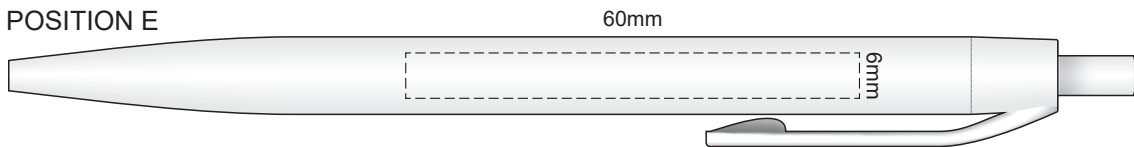

100% of Actual Size
Screen Print

POSITION A

100% of Actual Size
Pad Print

POSITION D

POSITION E

Please note when pen is printed in position D,
print is not visible when in the notebook holder.

100% of Actual Size
Direct Digital

POSITION D

POSITION E

Please note when pen is printed in position D,
print is not visible when in the notebook holder.

100% of Actual Size
Pad Print

100% of Actual Size
BACK Pad Print

100% of Actual Size
Screen Print (one colour)

100% of Actual Size
BACK Screen Print (one colour)

100% of Actual Size
Direct Digital

100% of Actual Size
Foil Printing Front Cover
FRONT ONLY

Please note: Print area 70mm x 55mm is **moveable within the red dotted area**, the print area cannot be rotated.