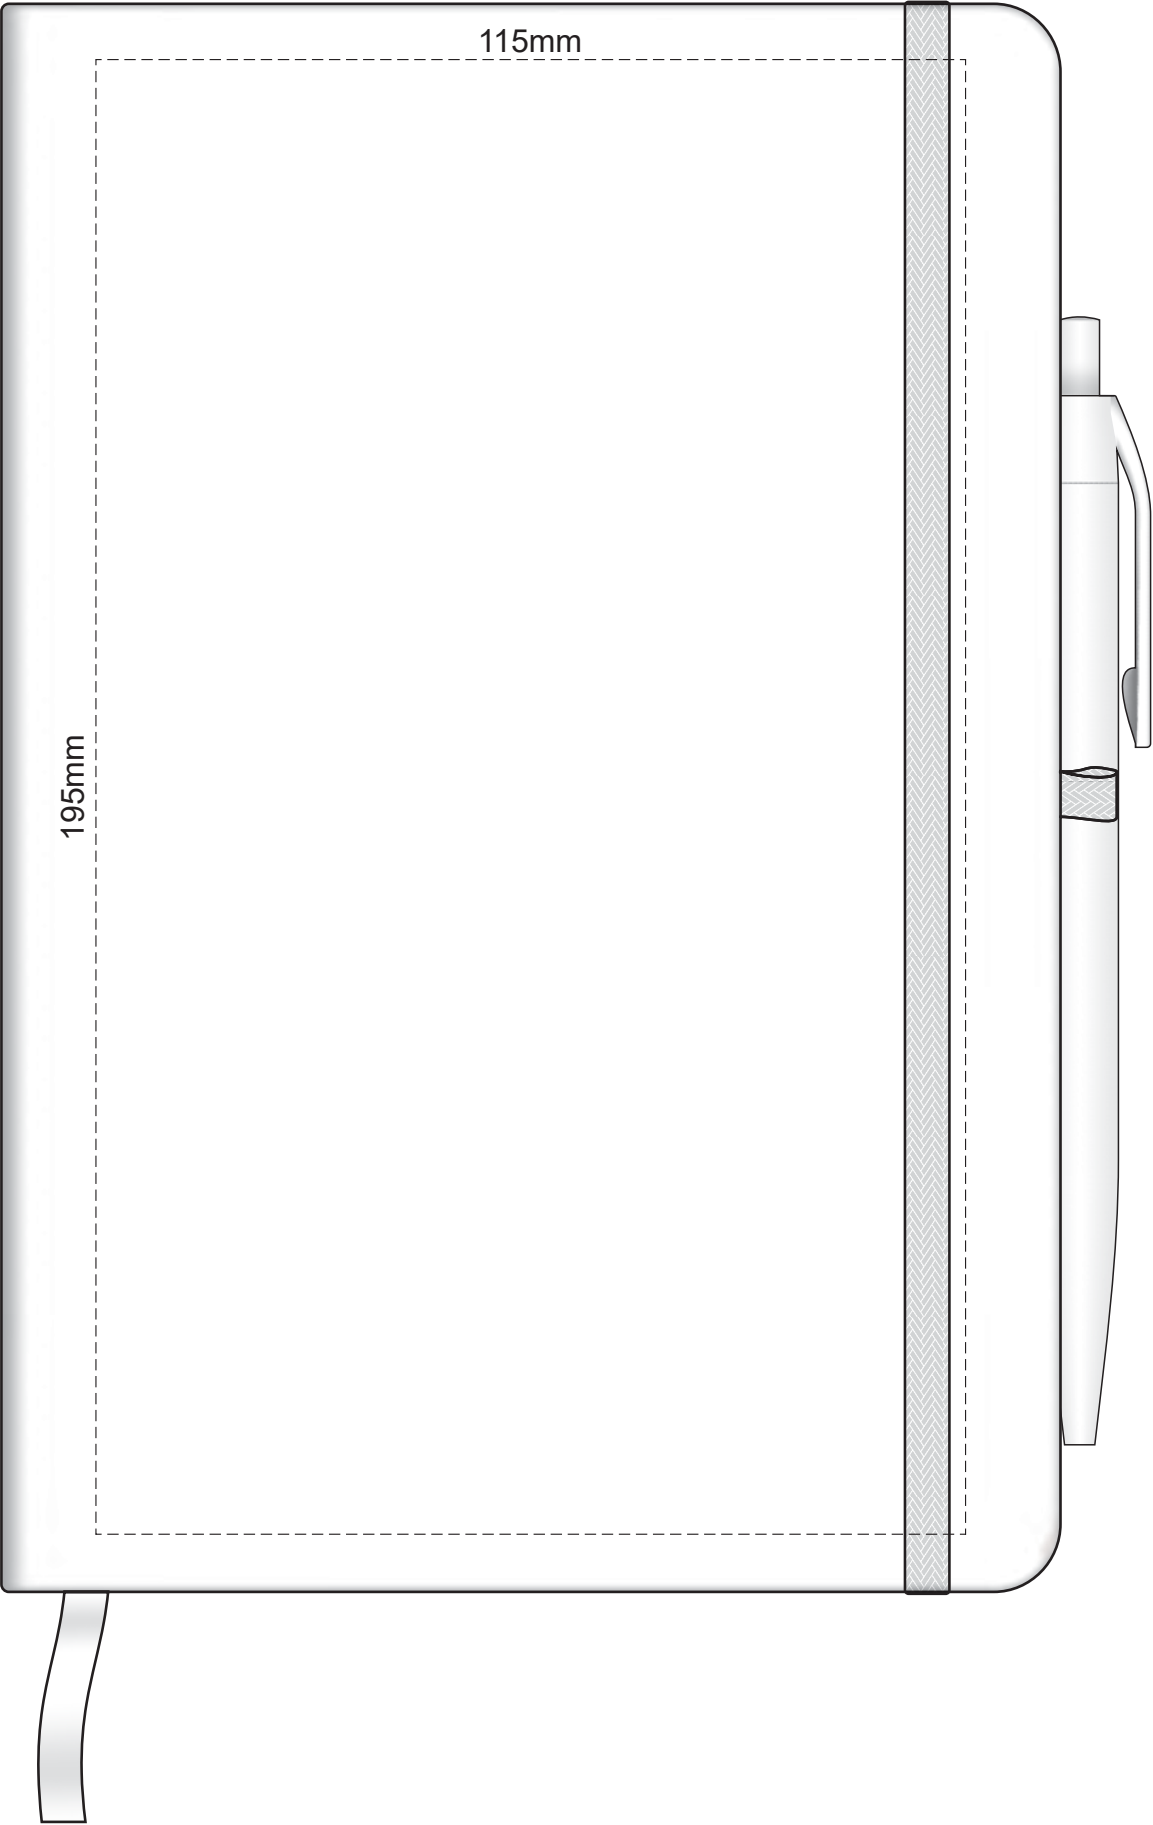

100% of Actual Size
Screen Print

POSITION A

100% of Actual Size
Pad Print

POSITION D

POSITION E

Please note when pen is printed in position D,
print is not visible when in the notebook holder.

100% of Actual Size
Direct Digital

POSITION D

POSITION E

Please note when pen is printed in position D,
print is not visible when in the notebook holder.

100% of Actual Size
Pad Print

100% of Actual Size
BACK Pad Print

100% of Actual Size
Screen Print (one colour)

100% of Actual Size
BACK Screen Print (one colour)

100% of Actual Size
Direct Digital

100% of Actual Size
Foil Printing Front Cover
FRONT ONLY

Please note: Print area 70mm x 55mm is **moveable within the red dotted area**, the print area cannot be rotated.

Green Line = Fold Lines when assembled on notebook

Blue Line = The SIGNIFICANT PRINT AREA

(Keep all critical images & text within this box)

Black Line = Maximum print area

Pink Line = Bleed off to here

BELLY BAND