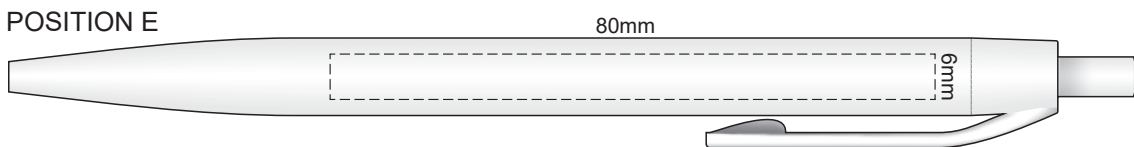

100% of Actual Size
Screen Print

POSITION A

100% of Actual Size
Pad Print

POSITION D

POSITION E

Please note when pen is printed in position D,
print is not visible when in the notebook holder.

100% of Actual Size
Direct Digital

POSITION D

POSITION E

Please note when pen is printed in position D,
print is not visible when in the notebook holder.

100% of Actual Size
Pad Print

100% of Actual Size
BACK Pad Print

100% of Actual Size
Screen Print (one colour)

100% of Actual Size
BACK Screen Print (one colour)

100% of Actual Size
Direct Digital

100% of Actual Size
Foil Printing Front Cover
FRONT ONLY

Please note: Print area 70mm x 55mm is **moveable within the red dotted area**, the print area cannot be rotated.