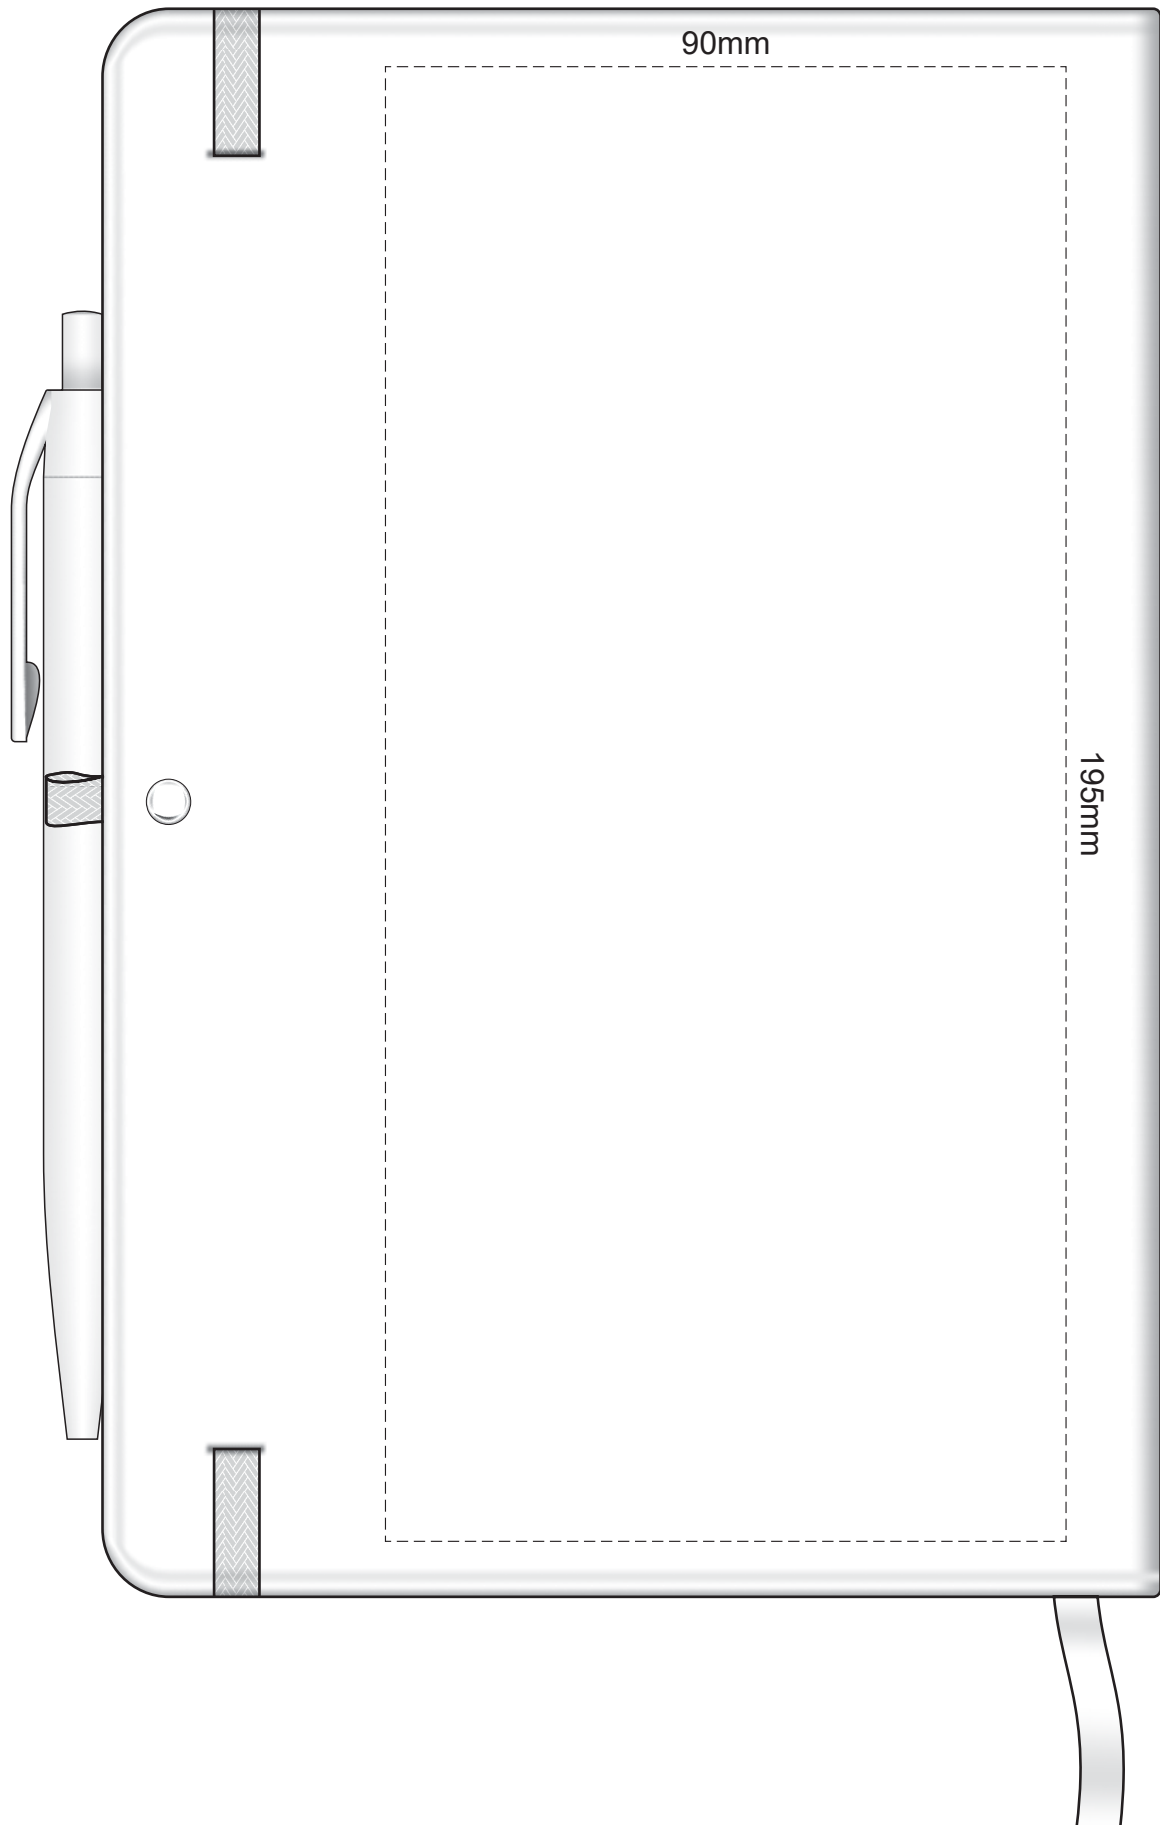

100% of Actual Size
Screen Print

POSITION A

100% of Actual Size
Pad Print

POSITION D

POSITION E

Please note when pen is printed in position D,
print is not visible when in the notebook holder.

100% of Actual Size
Direct Digital

POSITION D

POSITION E

Please note when pen is printed in position D,
print is not visible when in the notebook holder.

100% of Actual Size
Pad Print

100% of Actual Size
BACK Pad Print

100% of Actual Size
Screen Print (one colour)

100% of Actual Size
BACK Screen Print (one colour)

100% of Actual Size
Direct Digital

100% of Actual Size
Foil Printing Front Cover
FRONT ONLY

Please note: Print area 70mm x 55mm is **moveable within the red dotted area**, the print area cannot be rotated.

Green Line = Fold Lines when assembled on notebook

Blue Line = The SIGNIFICANT PRINT AREA

(Keep all critical images & text within this box)

Black Line = Maximum print area

Pink Line = Bleed off to here

BELLY BAND