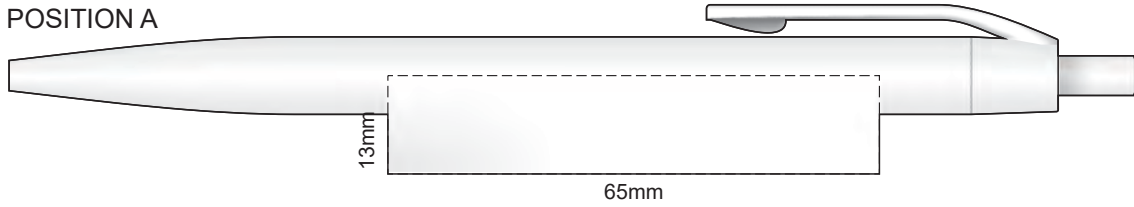

100% of Actual Size
Screen Print

POSITION A

100% of Actual Size
Pad Print

POSITION D

POSITION E

Please note when pen is printed in position D,
print is not visible when in the notebook holder.

100% of Actual Size
Direct Digital

POSITION D

POSITION E

Please note when pen is printed in position D,
print is not visible when in the notebook holder.

100% of Actual Size
Pad Print

100% of Actual Size
BACK Pad Print

100% of Actual Size
Screen Print (one colour)

100% of Actual Size
BACK Screen Print (one colour)

100% of Actual Size
Direct Digital

100% of Actual Size
Foil Printing Front Cover
FRONT ONLY

Please note: Print area 70mm x 55mm is **moveable within the red dotted area**, the print area cannot be rotated.