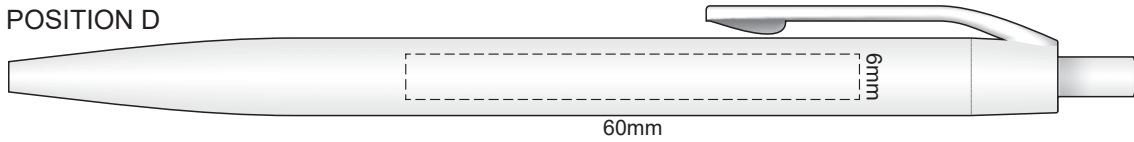

100% of Actual Size
Screen Print

POSITION A

100% of Actual Size
Pad Print

POSITION D

POSITION E

Please note when pen is printed in position D,
print is not visible when in the notebook holder.

100% of Actual Size
Direct Digital

POSITION D

POSITION E

Please note when pen is printed in position D,
print is not visible when in the notebook holder.

100% of Actual Size
Pad Print

100% of Actual Size
BACK Pad Print

100% of Actual Size
Screen Print (one colour)

100% of Actual Size
BACK Screen Print (one colour)

100% of Actual Size
Direct Digital

100% of Actual Size
Foil Printing Front Cover
FRONT ONLY

Please note: Print area 70mm x 55mm is **moveable within the red dotted area**, the print area cannot be rotated.