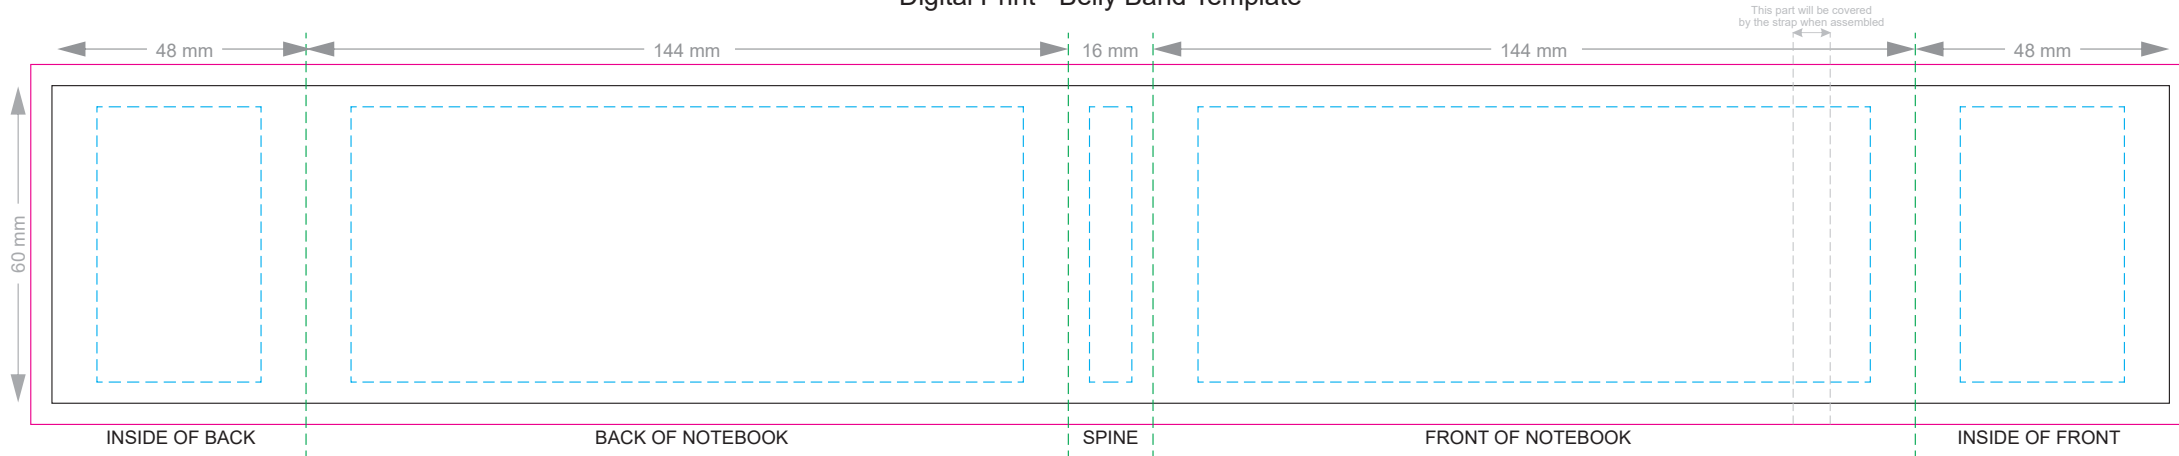

70% of Actual Size
Digital Print - Belly Band Template