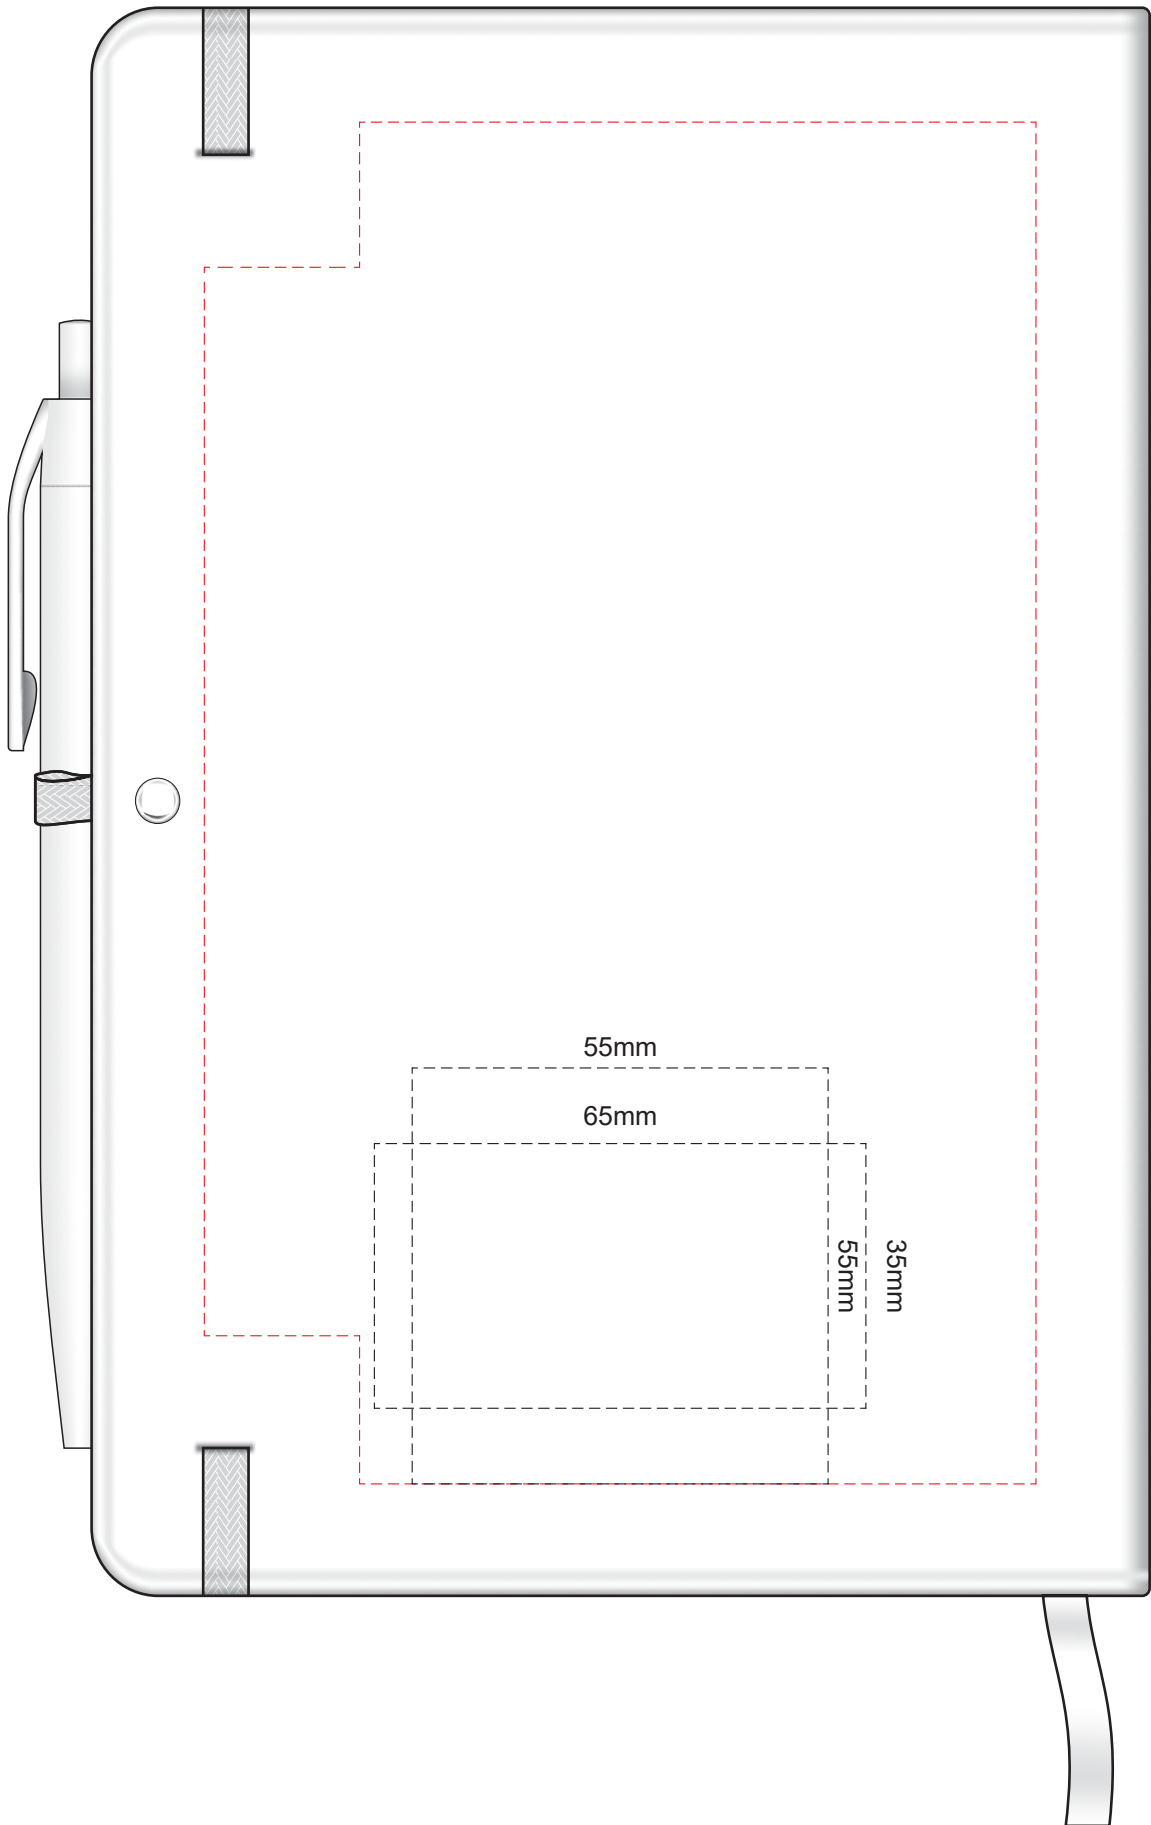

100% of Actual Size
Screen Print

POSITION A

100% of Actual Size
Pad Print

POSITION D

POSITION E

Please note when pen is printed in position D,
print is not visible when in the notebook holder.

100% of Actual Size
Direct Digital

POSITION D

POSITION E

Please note when pen is printed in position D,
print is not visible when in the notebook holder.

100% of Actual Size
Pad Print

100% of Actual Size
BACK Pad Print

100% of Actual Size
Screen Print (one colour)

100% of Actual Size
BACK Screen Print (one colour)

100% of Actual Size
Direct Digital

100% of Actual Size
Foil Printing Front Cover
FRONT ONLY

Please note: Print area 70mm x 55mm is **moveable within the red dotted area**, the print area cannot be rotated.

Green Line = Fold Lines when assembled on notebook

Blue Line = The SIGNIFICANT PRINT AREA

(Keep all critical images & text within this box)

Black Line = Maximum print area

Pink Line = Bleed off to here

BELLY BAND