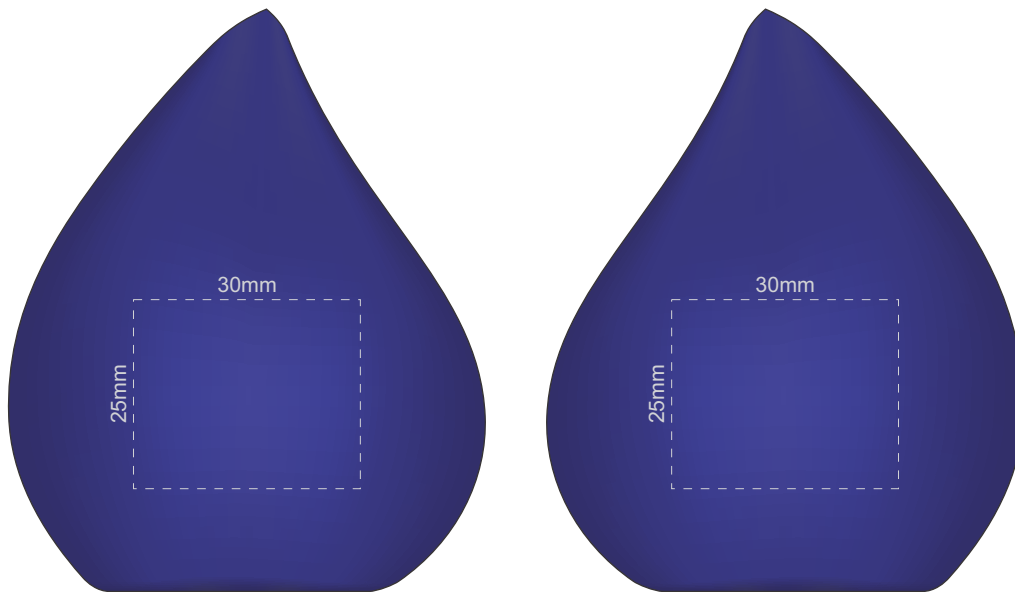

Actual Size: 100% when viewed on A4 paper

Pad Print (One colour only)

SIDE 1

SIDE 2

We wish to advise that, due to the surface & general makeup of this stress product, we cannot guarantee a solid print true to PMS colour. Print will degrade with regular use.