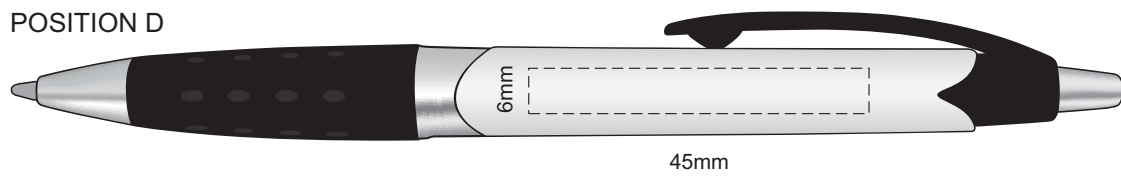

100% of Actual Size  
Screen Print

POSITION A

100% of Actual Size  
Pad Print

POSITION D

POSITION E

100% of Actual Size  
Direct Digital

POSITION D

POSITION E

100% of Actual Size  
Pad Print (one side only)

100% of Actual Size  
Digital Packaging Print  
(one side only)

Digital Print is only available for natural option  
Artwork will be printed directly onto the product via CMYK printing (no white),  
colours will not be vibrant due to white ink not being available for this process.