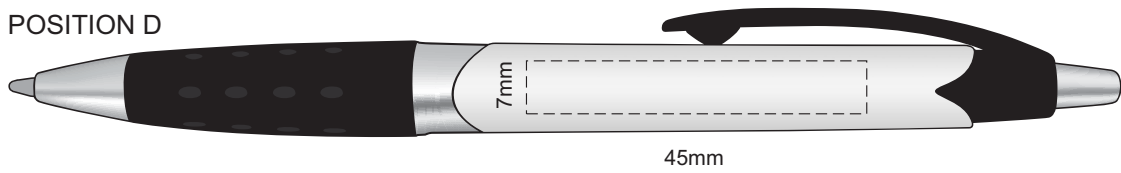

100% of Actual Size  
Screen Print

POSITION A

100% of Actual Size  
Pad Print

POSITION D

POSITION E

100% of Actual Size  
Direct Digital

POSITION D

POSITION E

100% of Actual Size  
Pad Print (one side only)

100% of Actual Size  
Digital Packaging Print  
(one side only)

Digital Print is only available for natural option  
Artwork will be printed directly onto the product via CMYK printing (no white),  
colours will not be vibrant due to white ink not being available for this process.