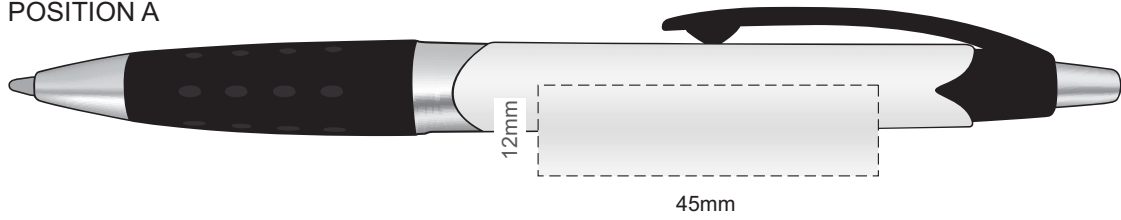

100% of Actual Size  
Screen Print

POSITION A

100% of Actual Size  
Pad Print

POSITION D

POSITION E

100% of Actual Size  
Direct Digital

POSITION D

POSITION E

100% of Actual Size  
Pad Print (one side only)

100% of Actual Size  
Digital Packaging Print  
(one side only)

Digital Print is only available for natural option  
Artwork will be printed directly onto the product via CMYK printing (no white),  
colours will not be vibrant due to white ink not being available for this process.