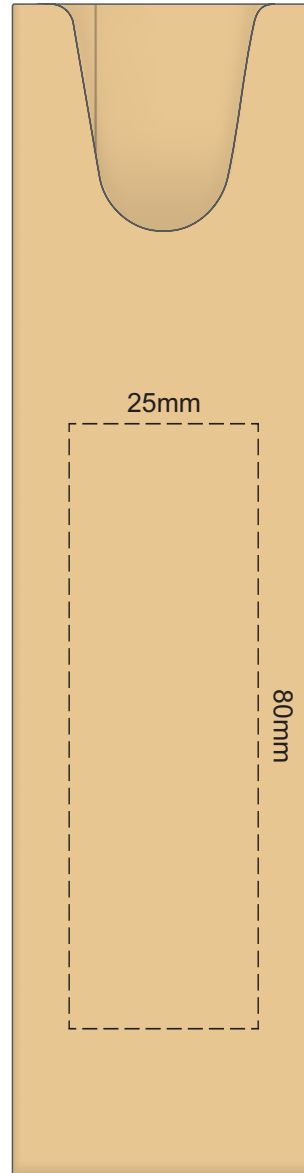

100% of Actual Size  
Screen Print

POSITION A

100% of Actual Size  
Pad Print

POSITION D

POSITION E

100% of Actual Size  
Direct Digital

POSITION D

POSITION E

100% of Actual Size  
Pad Print (one side only)

100% of Actual Size  
Digital Packaging Print  
(one side only)

Digital Print is only available for natural option  
Artwork will be printed directly onto the product via CMYK printing (no white),  
colours will not be vibrant due to white ink not being available for this process.