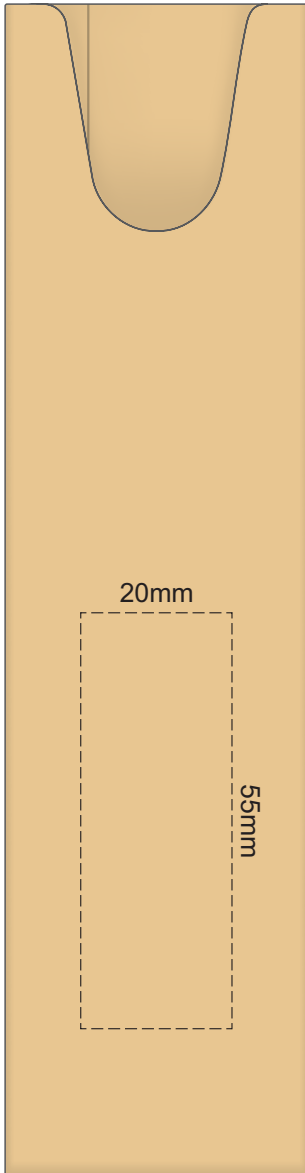

100% of Actual Size  
Screen Print

POSITION A

100% of Actual Size  
Pad Print

POSITION D

POSITION E

100% of Actual Size  
Direct Digital

POSITION D

POSITION E

100% of Actual Size  
Pad Print (one side only)

100% of Actual Size  
Digital Packaging Print  
(one side only)

Digital Print is only available for natural option  
Artwork will be printed directly onto the product via CMYK printing (no white),  
colours will not be vibrant due to white ink not being available for this process.