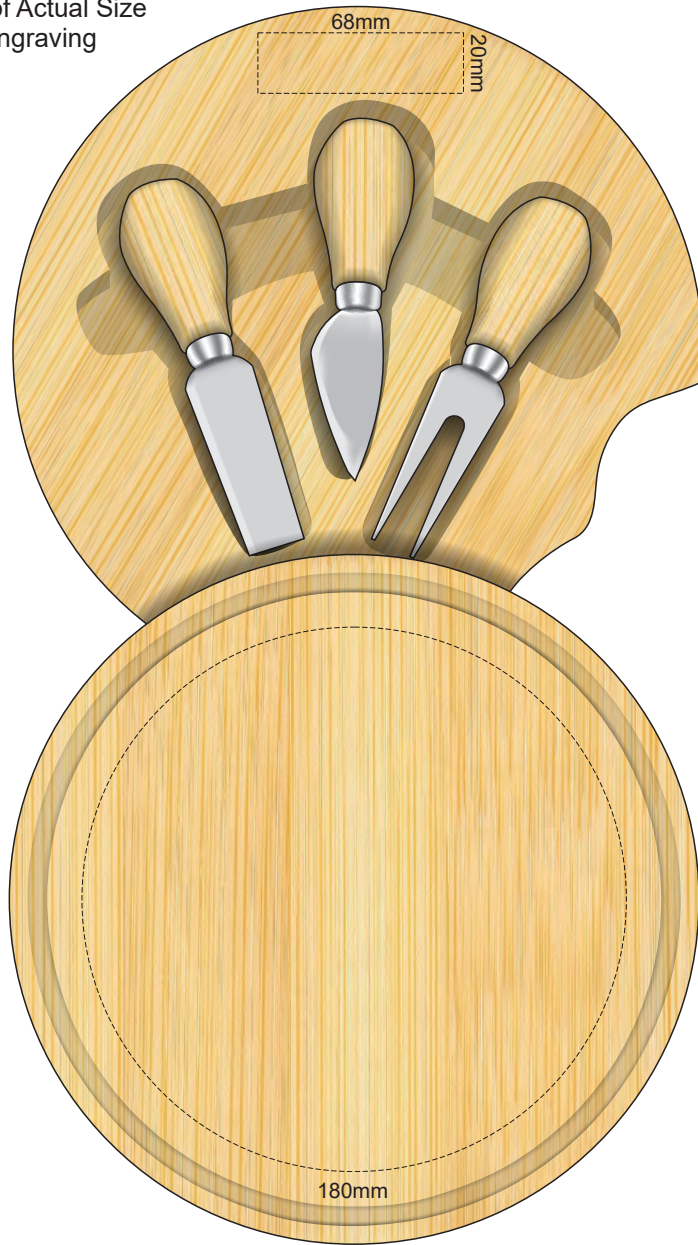

40% of Actual Size  
Pad Print  
(White, PMS 476C or Black Print Only)

This product is a natural material, please allow for variances in grain pattern and engraving colour.

40% of Actual Size  
Engraving

This product is a natural material, please allow for variances in grain pattern and engraving colour.

Engraves to a Natural Etch