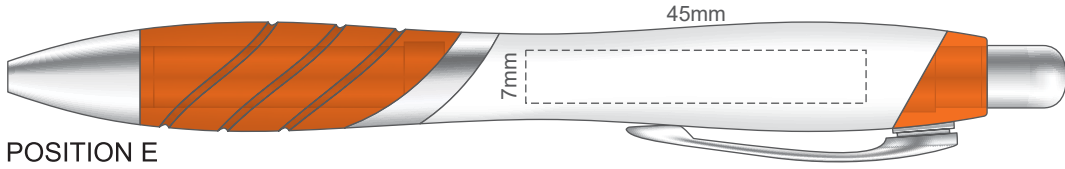

100% of Actual Size
Pad Print

POSITION D

POSITION E

POSITION D

POSITION E

100% of Actual Size
Direct Digital

POSITION D

POSITION E

POSITION D

POSITION E

100% of Actual Size
Pad Print (one side only)

100% of Actual Size
Digital Packaging Print
(one side only)

Digital Print is only available for natural option
Artwork will be printed directly onto the product via CMYK printing (no white),
colours will not be vibrant due to white ink not being available for this process.