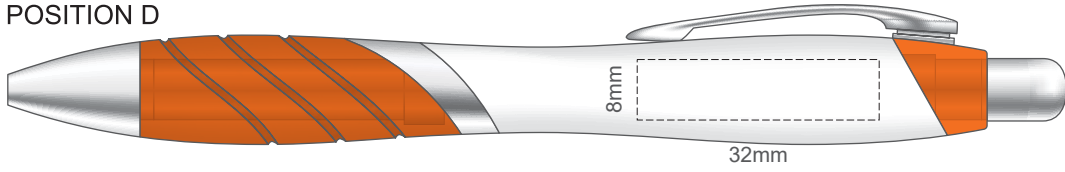

100% of Actual Size
Pad Print

POSITION D

POSITION E

POSITION D

POSITION E

100% of Actual Size
Direct Digital

POSITION D

POSITION E

POSITION D

POSITION E

100% of Actual Size
Pad Print (one side only)

100% of Actual Size
Digital Packaging Print
(one side only)

Digital Print is only available for natural option
Artwork will be printed directly onto the product via CMYK printing (no white),
colours will not be vibrant due to white ink not being available for this process.