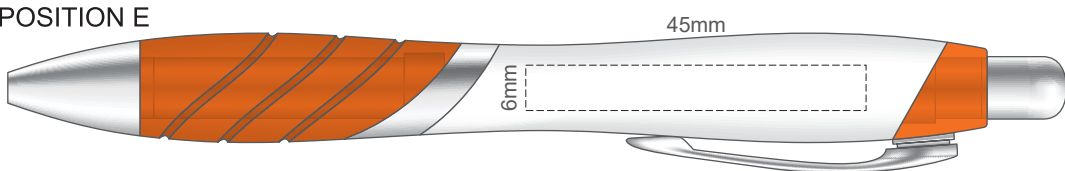

100% of Actual Size
Pad Print

POSITION D

POSITION E

POSITION D

POSITION E

100% of Actual Size
Direct Digital

POSITION D

POSITION E

POSITION D

POSITION E

100% of Actual Size
Pad Print (one side only)

100% of Actual Size
Digital Packaging Print
(one side only)

Digital Print is only available for natural option
Artwork will be printed directly onto the product via CMYK printing (no white),
colours will not be vibrant due to white ink not being available for this process.