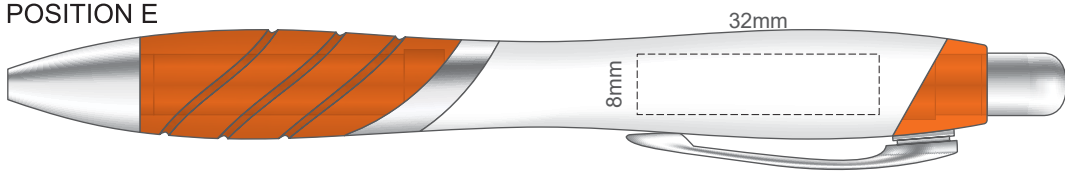

100% of Actual Size
Pad Print

POSITION D

POSITION E

POSITION D

POSITION E

100% of Actual Size
Direct Digital

POSITION D

POSITION E

POSITION D

POSITION E

100% of Actual Size
Pad Print (one side only)

100% of Actual Size
Digital Packaging Print
(one side only)

Digital Print is only available for natural option
Artwork will be printed directly onto the product via CMYK printing (no white),
colours will not be vibrant due to white ink not being available for this process.