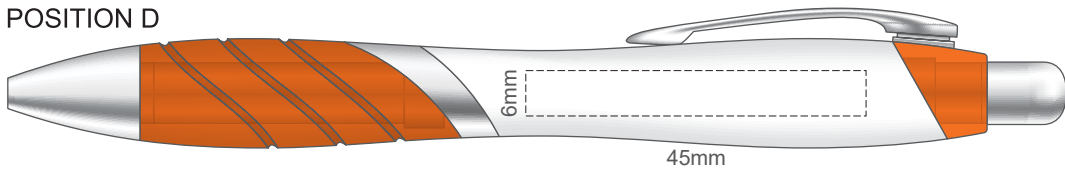

100% of Actual Size
Pad Print

POSITION D

POSITION E

POSITION D

POSITION E

100% of Actual Size
Direct Digital

POSITION D

POSITION E

POSITION D

POSITION E

100% of Actual Size
Pad Print (one side only)

100% of Actual Size
Digital Packaging Print
(one side only)

Digital Print is only available for natural option
Artwork will be printed directly onto the product via CMYK printing (no white),
colours will not be vibrant due to white ink not being available for this process.