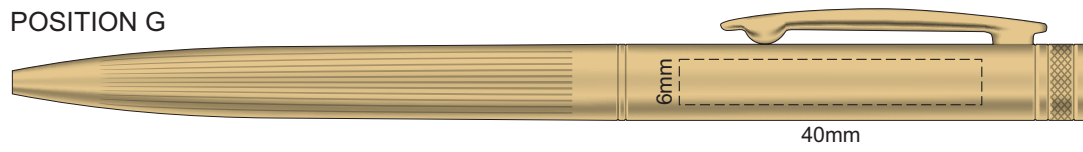

100% of Actual Size
Pad Print

100% of Actual Size
Laser Engraving

Engraves to a natural etch for Gold and Rose Gold

Laser engraves to a natural etch for Silver and Gunmetal

100% of Actual Size
Pad Print

100% of Actual Size
Deboss