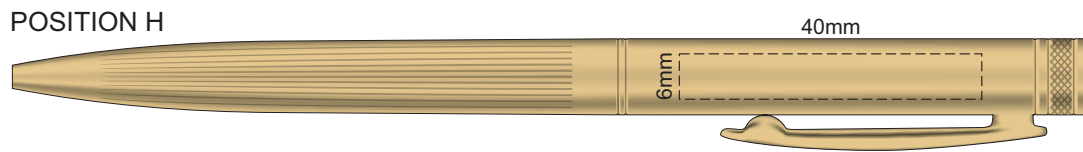

100% of Actual Size
Pad Print

100% of Actual Size
Laser Engraving

Engraves to a natural etch for Gold and Rose Gold

Laser engraves to a natural etch for Silver and Gunmetal

100% of Actual Size
Pad Print

100% of Actual Size
Deboss