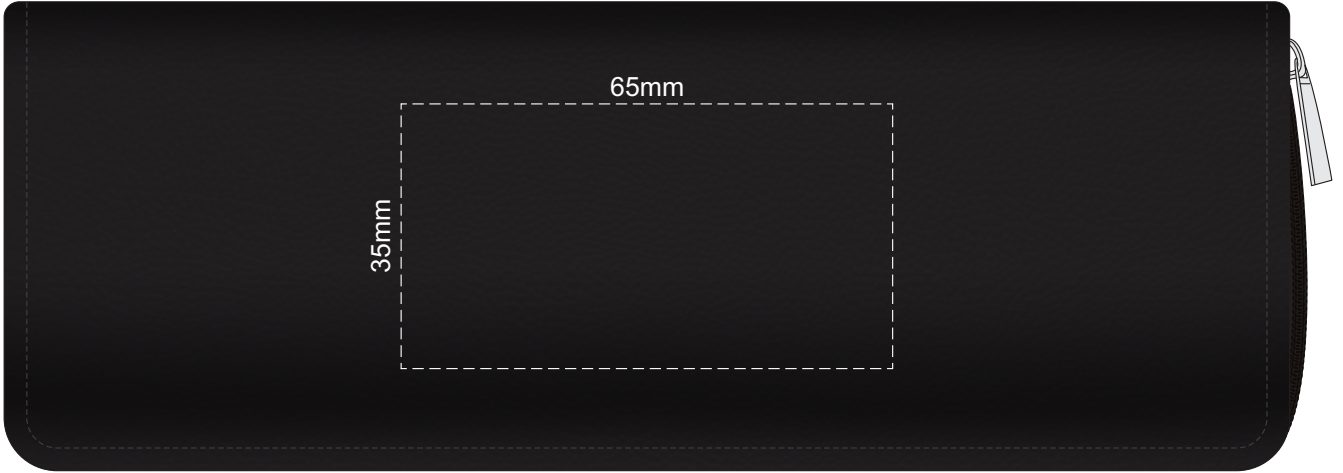

100% of Actual Size
Pad Print

100% of Actual Size
Laser Engraving

Engraves to a natural etch for Gold and Rose Gold

Laser engraves to a natural etch for Silver and Gunmetal

100% of Actual Size
Pad Print

100% of Actual Size
Deboss