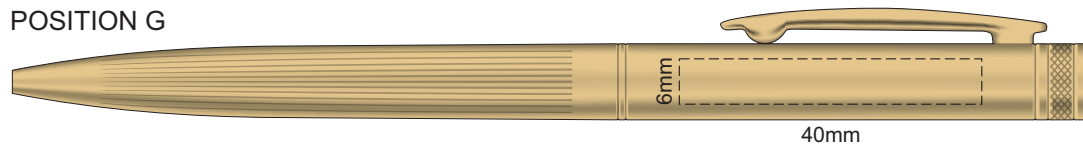

100% of Actual Size
Pad Print

100% of Actual Size
Laser Engraving

Engraves to a natural etch for Gold and Rose Gold

Laser engraves to a natural etch for Silver and Gunmetal

100% of Actual Size
Pad Print

100% of Actual Size
Deboss