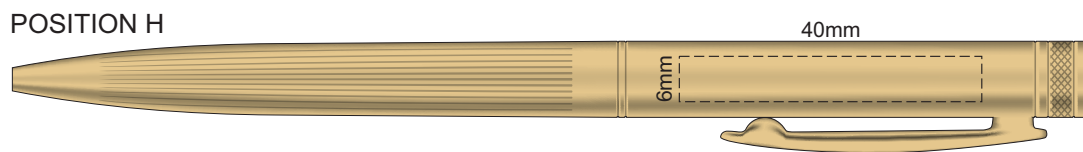

100% of Actual Size
Pad Print

100% of Actual Size
Laser Engraving

Engraves to a natural etch for Gold and Rose Gold

Laser engraves to a natural etch for Silver and Gunmetal

100% of Actual Size
Pad Print

100% of Actual Size
Deboss