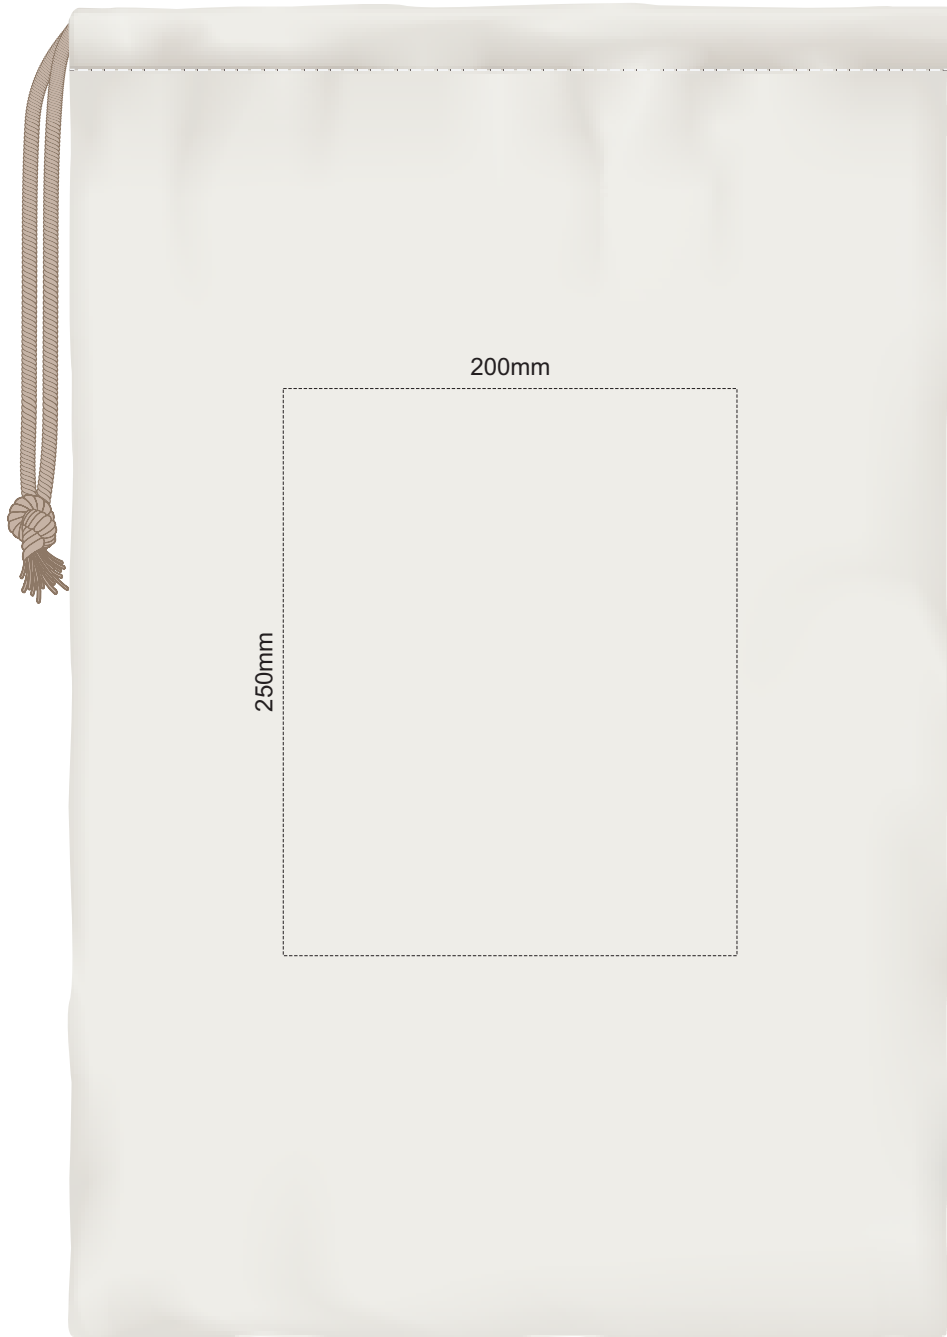

30% of Actual Size
Screen Print

30% of Actual Size
Colourflex Transfer

Orientation of the print area may be rotated to best suit your needs.