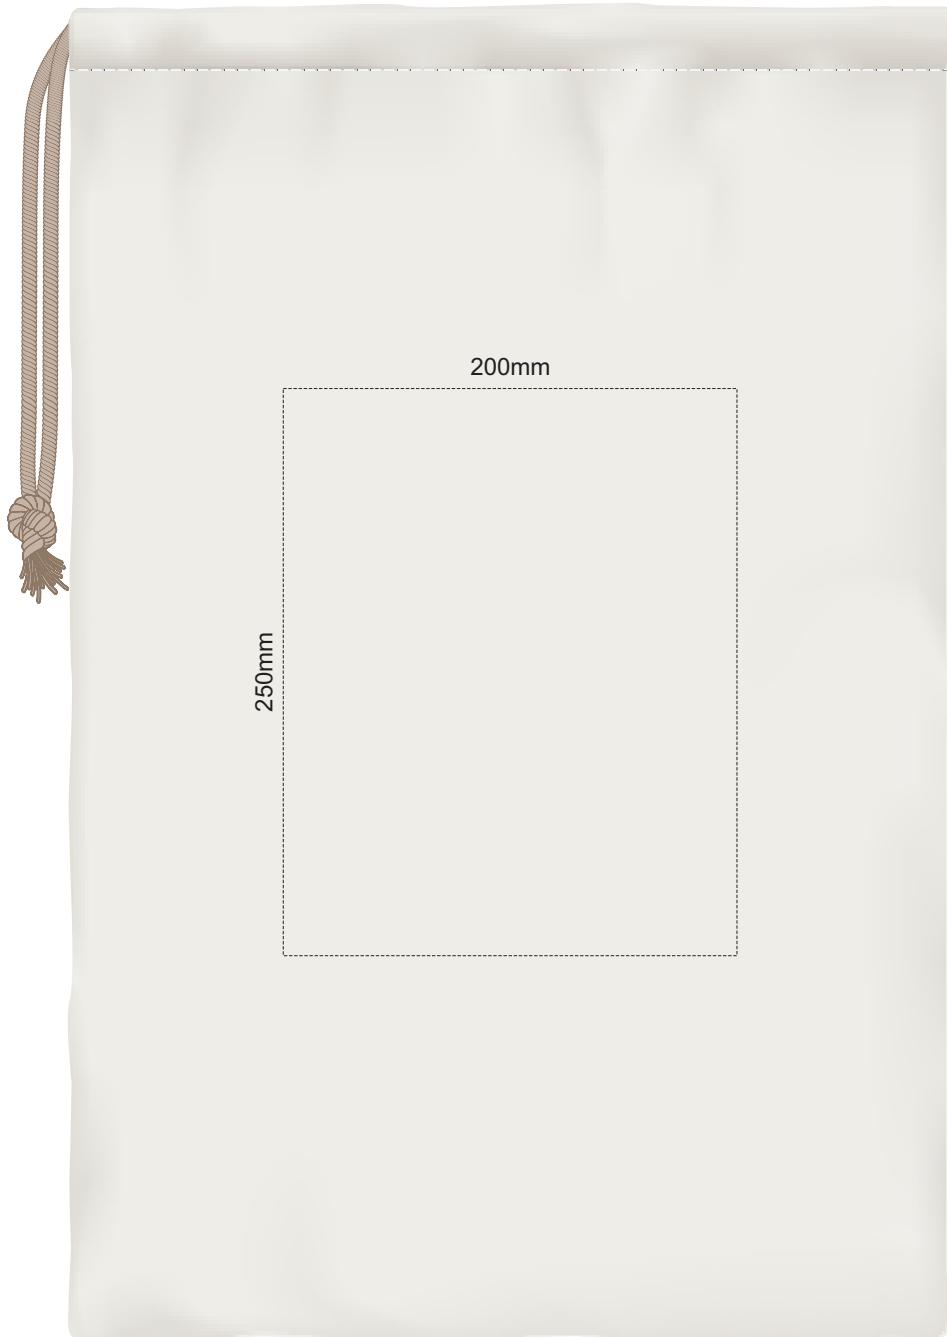

30% of Actual Size  
Screen Print

30% of Actual Size  
Colourflex Transfer

Orientation of the print area may be rotated to best suit your needs.