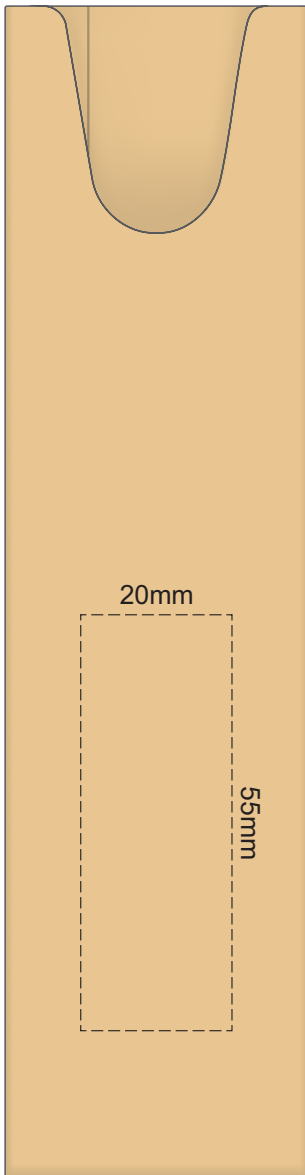

100% of Actual Size
Screen Print

POSITION A

100% of Actual Size
Pad Print

POSITION D

POSITION E

100% of Actual Size
Direct Digital

POSITION D

POSITION E

100% of Actual Size
Pad Print (one side only)

100% of Actual Size
Digital Packaging Print
(one side only)

Digital Print is only available for natural option
Artwork will be printed directly onto the product via CMYK printing (no white),
colours will not be vibrant due to white ink not being available for this process.