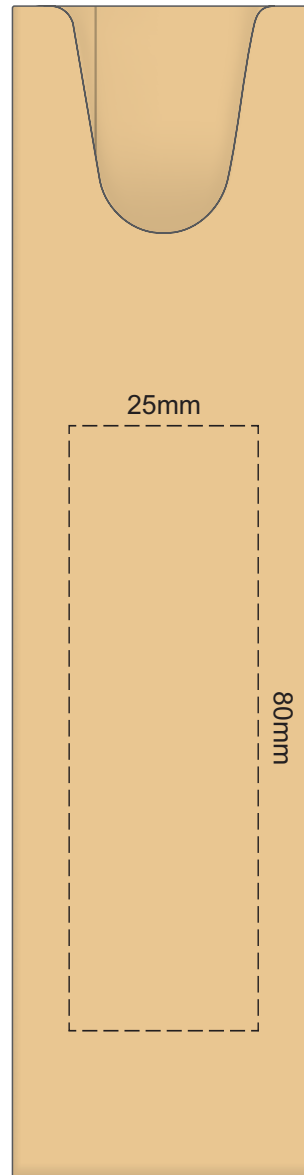

100% of Actual Size
Screen Print

POSITION A

100% of Actual Size
Pad Print

POSITION D

POSITION E

100% of Actual Size
Direct Digital

POSITION D

POSITION E

100% of Actual Size
Pad Print (one side only)

100% of Actual Size
Digital Packaging Print
(one side only)

Digital Print is only available for natural option
Artwork will be printed directly onto the product via CMYK printing (no white),
colours will not be vibrant due to white ink not being available for this process.