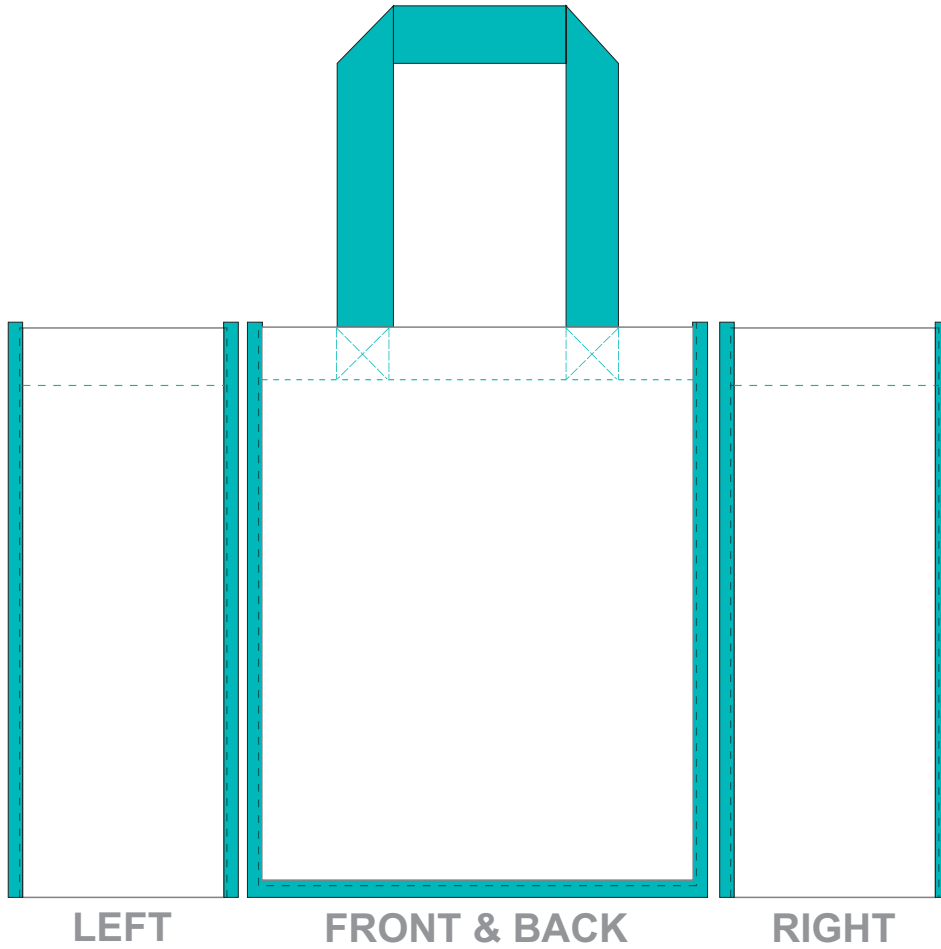

30% of Actual Size
Sublimation

BOTTOM

White artwork will not print white.
White will be the natural colour of the product.

30% of Actual Size
Sublimation Template

FRONT & BACK

LEFT

BOTTOM

RIGHT

Blue Line = The SIGNIFICANT PRINT AREA

(Keep all critical images & text within this box)

Black Line = Maximum print area

Pink Line = Bleed off to here

Green Line = Stitch Line

NO BORDERS