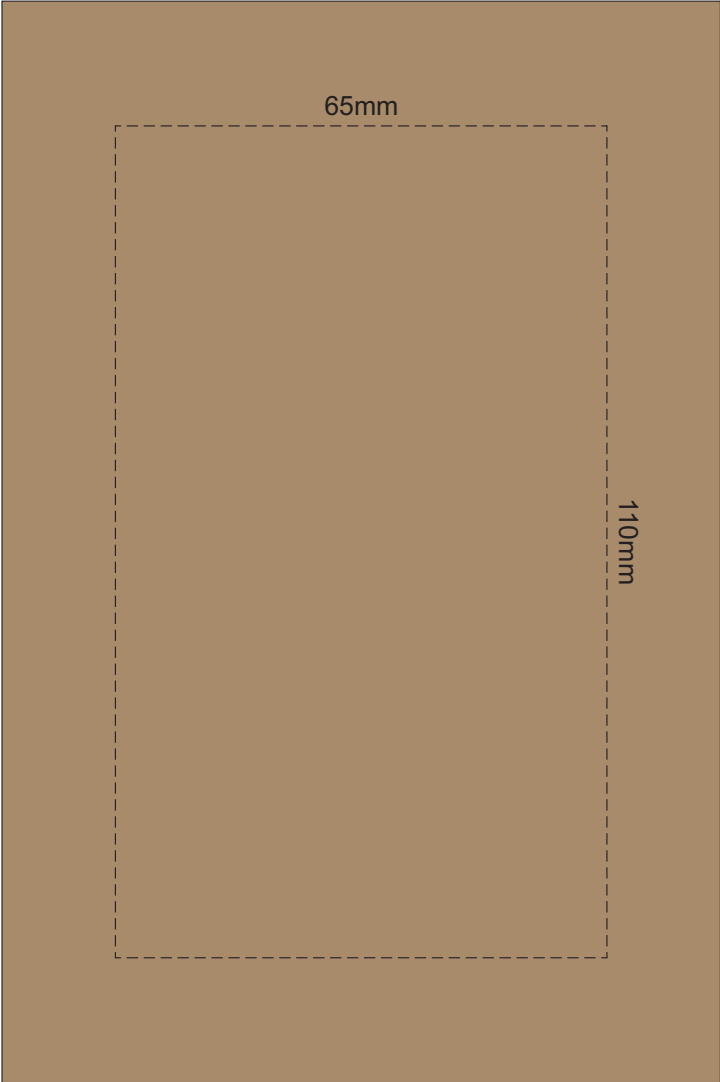

100% of Actual Size
Pad Print

100% of Actual Size
Screen Print (one colour)

100% of Actual Size
Laser Engraving

Please be aware that artwork will adhere to the shape of the product. Therefore, linear shapes that utilise the full print area may appear skewed from the side perspective due to the tapered nature of the product.

-  Silver Engraves to a Natural Etch
-  Colours Engraves to a Shiny Steel Finish

100% of Actual Size
Pad Print

100% of Actual Size
Screen Print (one colour)

100% of Actual Size
Laser Engraving

Please be aware that artwork will adhere to the shape of the product. Therefore, linear shapes that utilise the full print area may appear skewed from the side perspective due to the tapered nature of the product.

 Engraves to a Shiny Steel Finish

100% of Actual Size
Digital Packaging Print
FRONT

Artwork will be printed directly onto the product via CMYK printing (no white), colours will not be vibrant due to white ink not being available for this process.