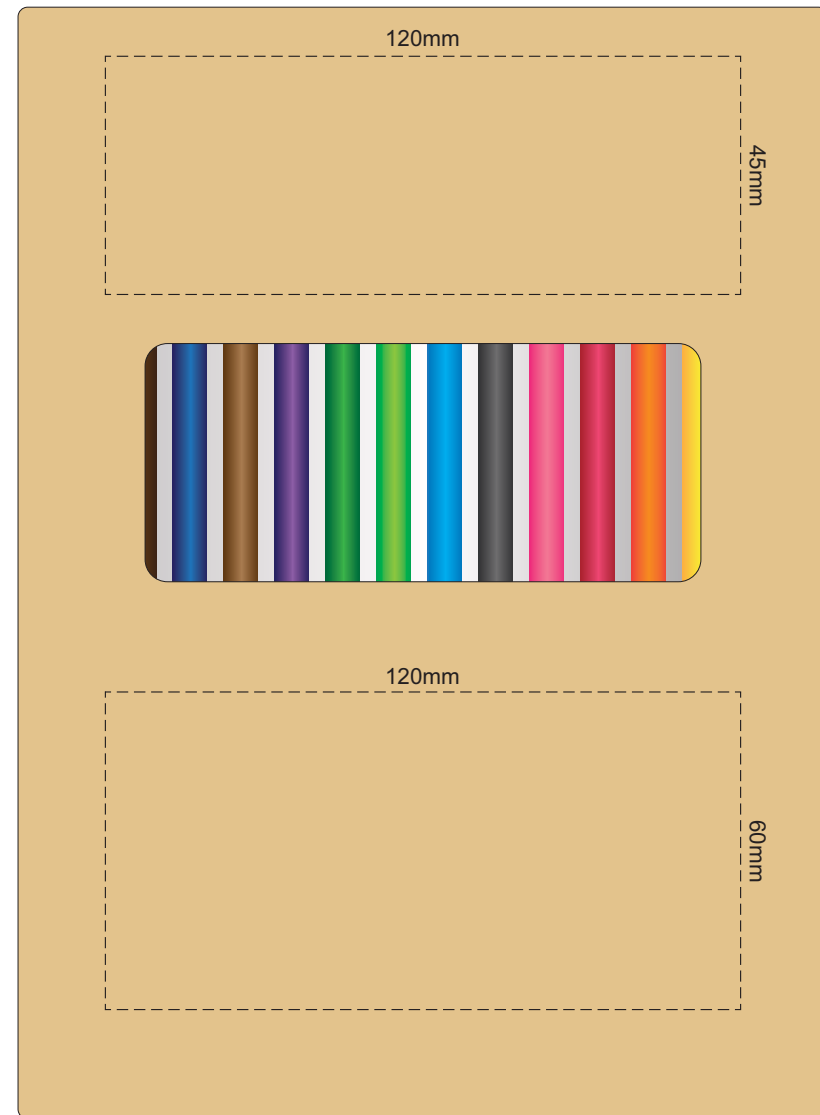

70% of Actual Size
Pad Print

70% of Actual Size
Digital Packaging Print

Artwork will be printed directly onto the product via CMYK printing (no white), colours will not be vibrant due to white ink not being available for this process.