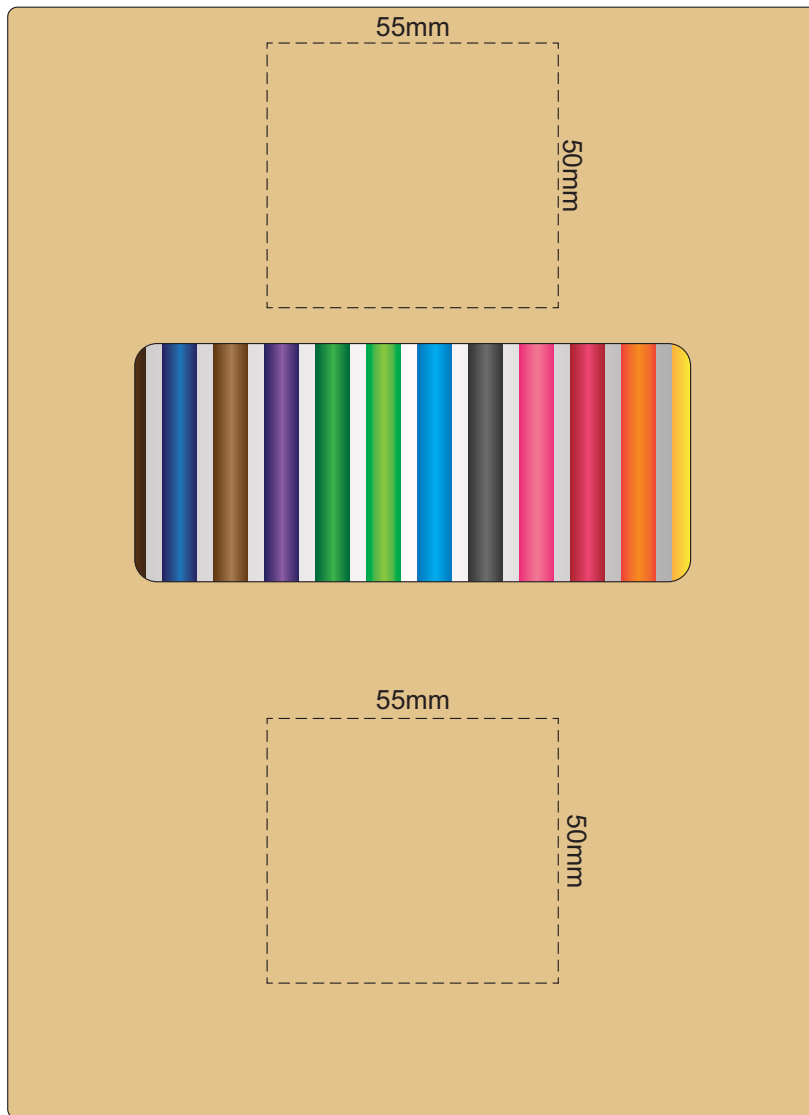

70% of Actual Size
Pad Print

70% of Actual Size
Digital Packaging Print

Artwork will be printed directly onto the product via CMYK printing (no white), colours will not be vibrant due to white ink not being available for this process.