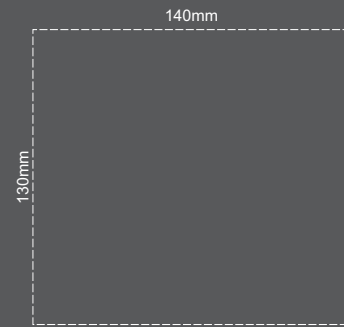

30% of Actual Size
Screen Print
FRONT

30% of Actual Size
Screen Print
BACK

30% of Actual Size
Colourflex Transfer
FRONT

30% of Actual Size
Colourflex Transfer
BACK

30% of Actual Size
Embroidery
FRONT