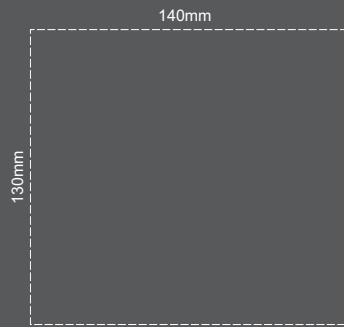

30% of Actual Size
Screen Print
FRONT

30% of Actual Size
Screen Print
BACK

30% of Actual Size
Colourflex Transfer
FRONT

30% of Actual Size
Colourflex Transfer
BACK

30% of Actual Size
Embroidery
FRONT