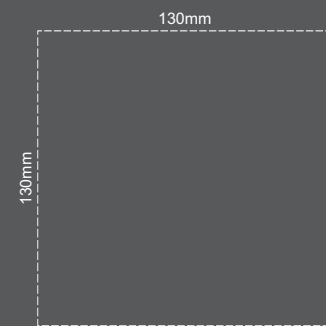

30% of Actual Size
Screen Print
FRONT

30% of Actual Size
Screen Print
BACK

30% of Actual Size
Colourflex Transfer
FRONT

30% of Actual Size
Colourflex Transfer
BACK

30% of Actual Size
Embroidery
FRONT