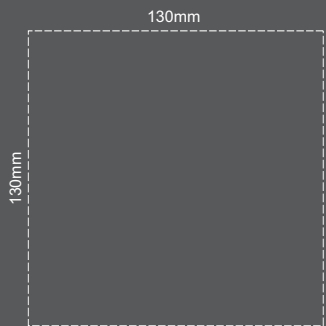

30% of Actual Size
Screen Print
FRONT

30% of Actual Size
Screen Print
BACK

30% of Actual Size
Colourflex Transfer
FRONT

30% of Actual Size
Colourflex Transfer
BACK

30% of Actual Size
Embroidery
FRONT