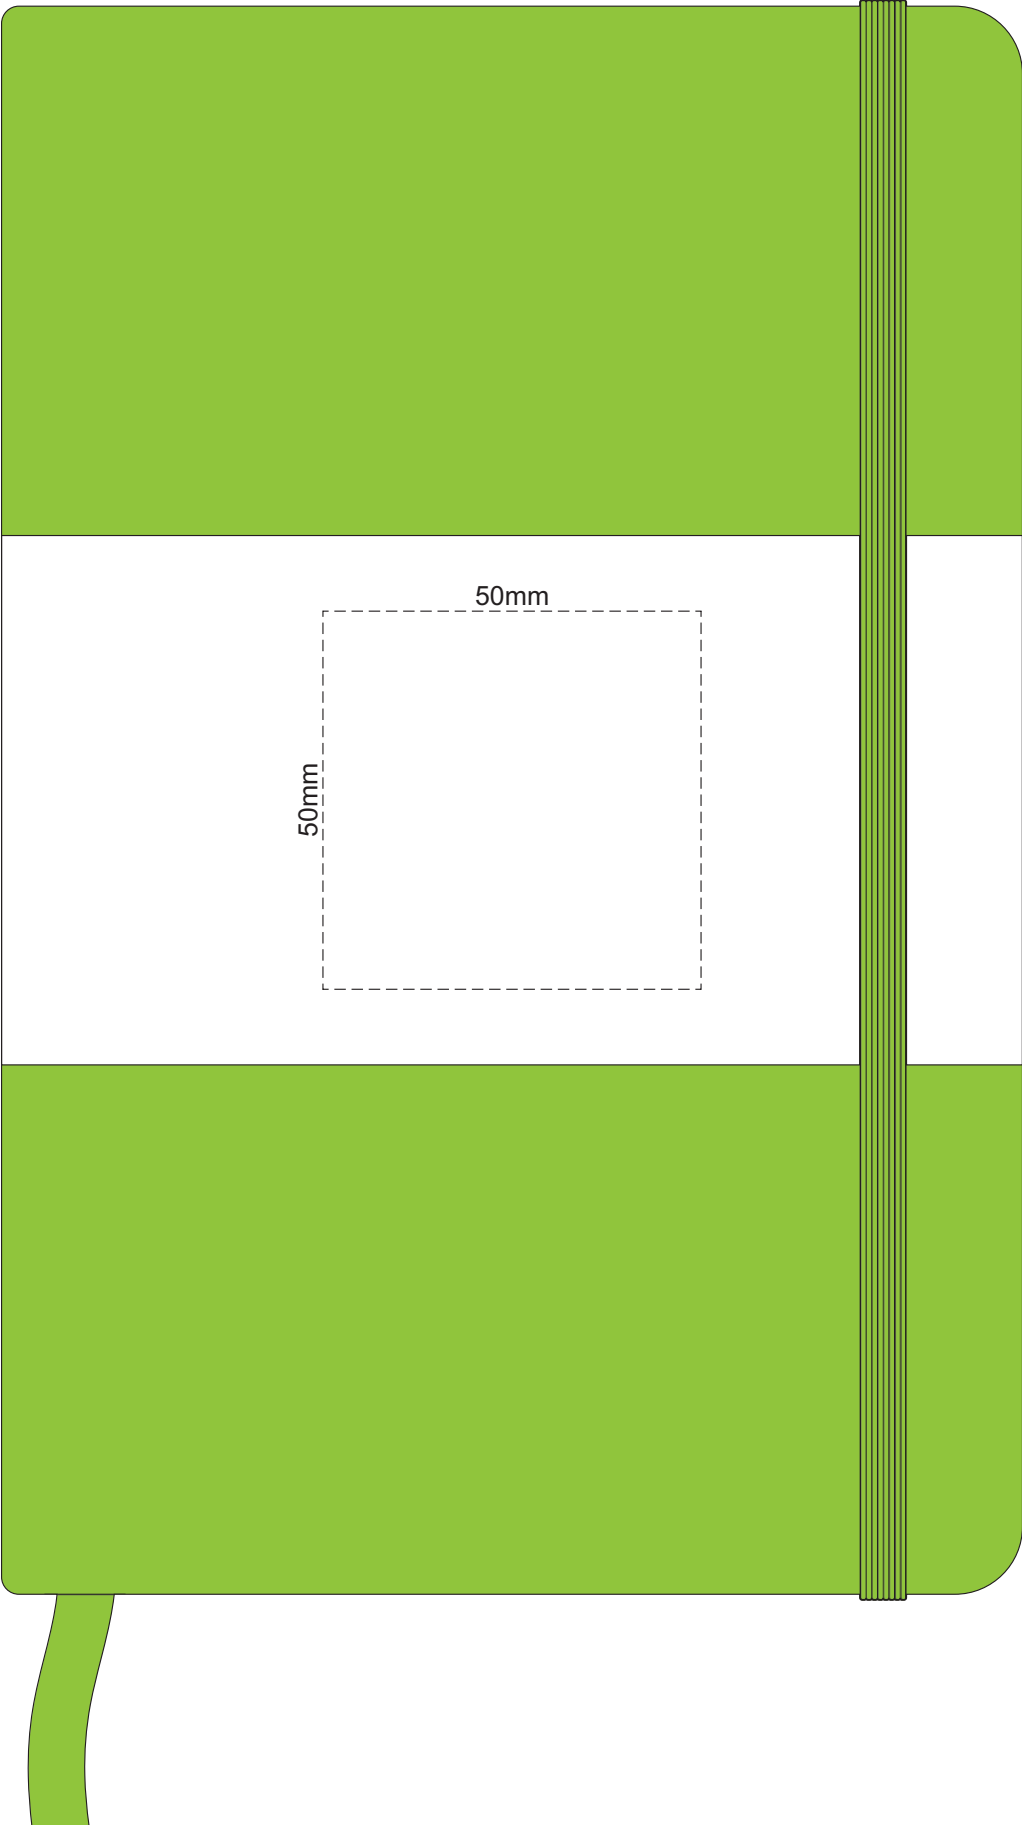

100% of Actual Size
Pad Print

100% of Actual Size
Pad Print BACK

100% of Actual Size
Direct Digital

100% of Actual Size
Foil Printing Front Cover
FRONT ONLY

Please note: Print area 70mm x 50mm is **moveable within the red dotted area**, the print area cannot be rotated. The printing will inherit the texture of the substrate which may affect the legibility of small text or appearance of fine detail.

-  Copper Foil Print Colour
-  Silver Foil Print Colour
-  Gold Foil Print Colour

70% of Actual Size
Digital Print - Belly Band Template

Artwork will be printed directly onto the product via CMYK printing (no white), colours will not be vibrant due to white ink not being available for this process

25% of Actual Size

- Green Line = Fold Lines when assembled on notebook
- Blue Line = The SIGNIFICANT PRINT AREA
(Keep all critical images & text within this box)
- Black Line = Maximum print area
- Pink Line = Bleed off to here