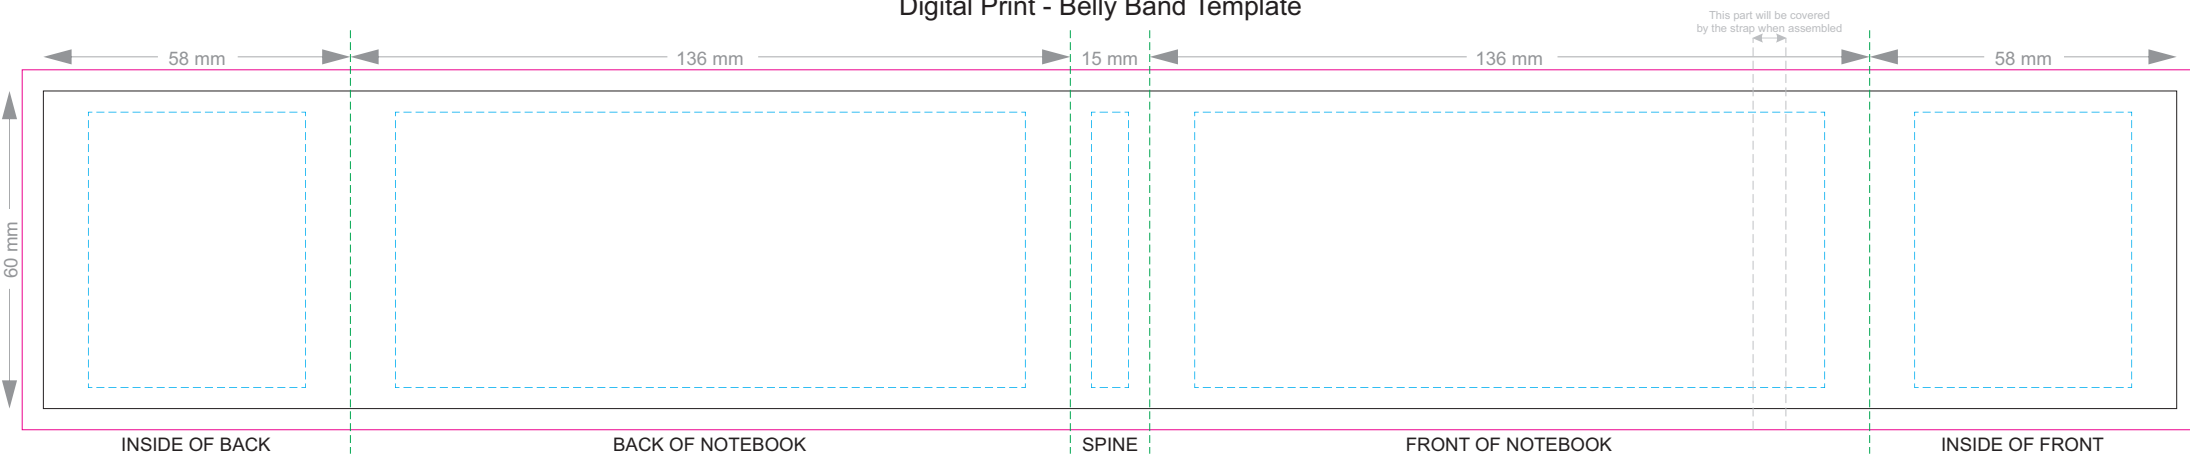

100% of Actual Size
Pad Print

100% of Actual Size
Pad Print BACK

100% of Actual Size
Direct Digital

100% of Actual Size
Foil Printing Front Cover
FRONT ONLY

Please note: Print area 70mm x 50mm is **moveable within the red dotted area**, the print area cannot be rotated. The printing will inherit the texture of the substrate which may affect the legibility of small text or appearance of fine detail.

-  Copper Foil Print Colour
-  Silver Foil Print Colour
-  Gold Foil Print Colour

70% of Actual Size
Digital Print - Belly Band Template

Artwork will be printed directly onto the product via CMYK printing (no white), colours will not be vibrant due to white ink not being available for this process

25% of Actual Size

- Green Line = Fold Lines when assembled on notebook
- Blue Line = The SIGNIFICANT PRINT AREA
(Keep all critical images & text within this box)
- Black Line = Maximum print area
- Pink Line = Bleed off to here