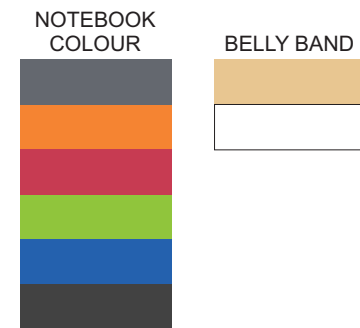

100% of Actual Size
Pad Print

100% of Actual Size
Pad Print BACK

100% of Actual Size
Direct Digital

100% of Actual Size
Foil Printing Front Cover
FRONT ONLY

Please note: Print area 70mm x 50mm is **moveable within the red dotted area**, the print area cannot be rotated. The printing will inherit the texture of the substrate which may affect the legibility of small text or appearance of fine detail.

-  Copper Foil Print Colour
-  Silver Foil Print Colour
-  Gold Foil Print Colour

70% of Actual Size
Digital Print - Belly Band Template

Artwork will be printed directly onto the product via CMYK printing (no white), colours will not be vibrant due to white ink not being available for this process

25% of Actual Size

- Green Line = Fold Lines when assembled on notebook
- Blue Line = The SIGNIFICANT PRINT AREA
(Keep all critical images & text within this box)
- Black Line = Maximum print area
- Pink Line = Bleed off to here