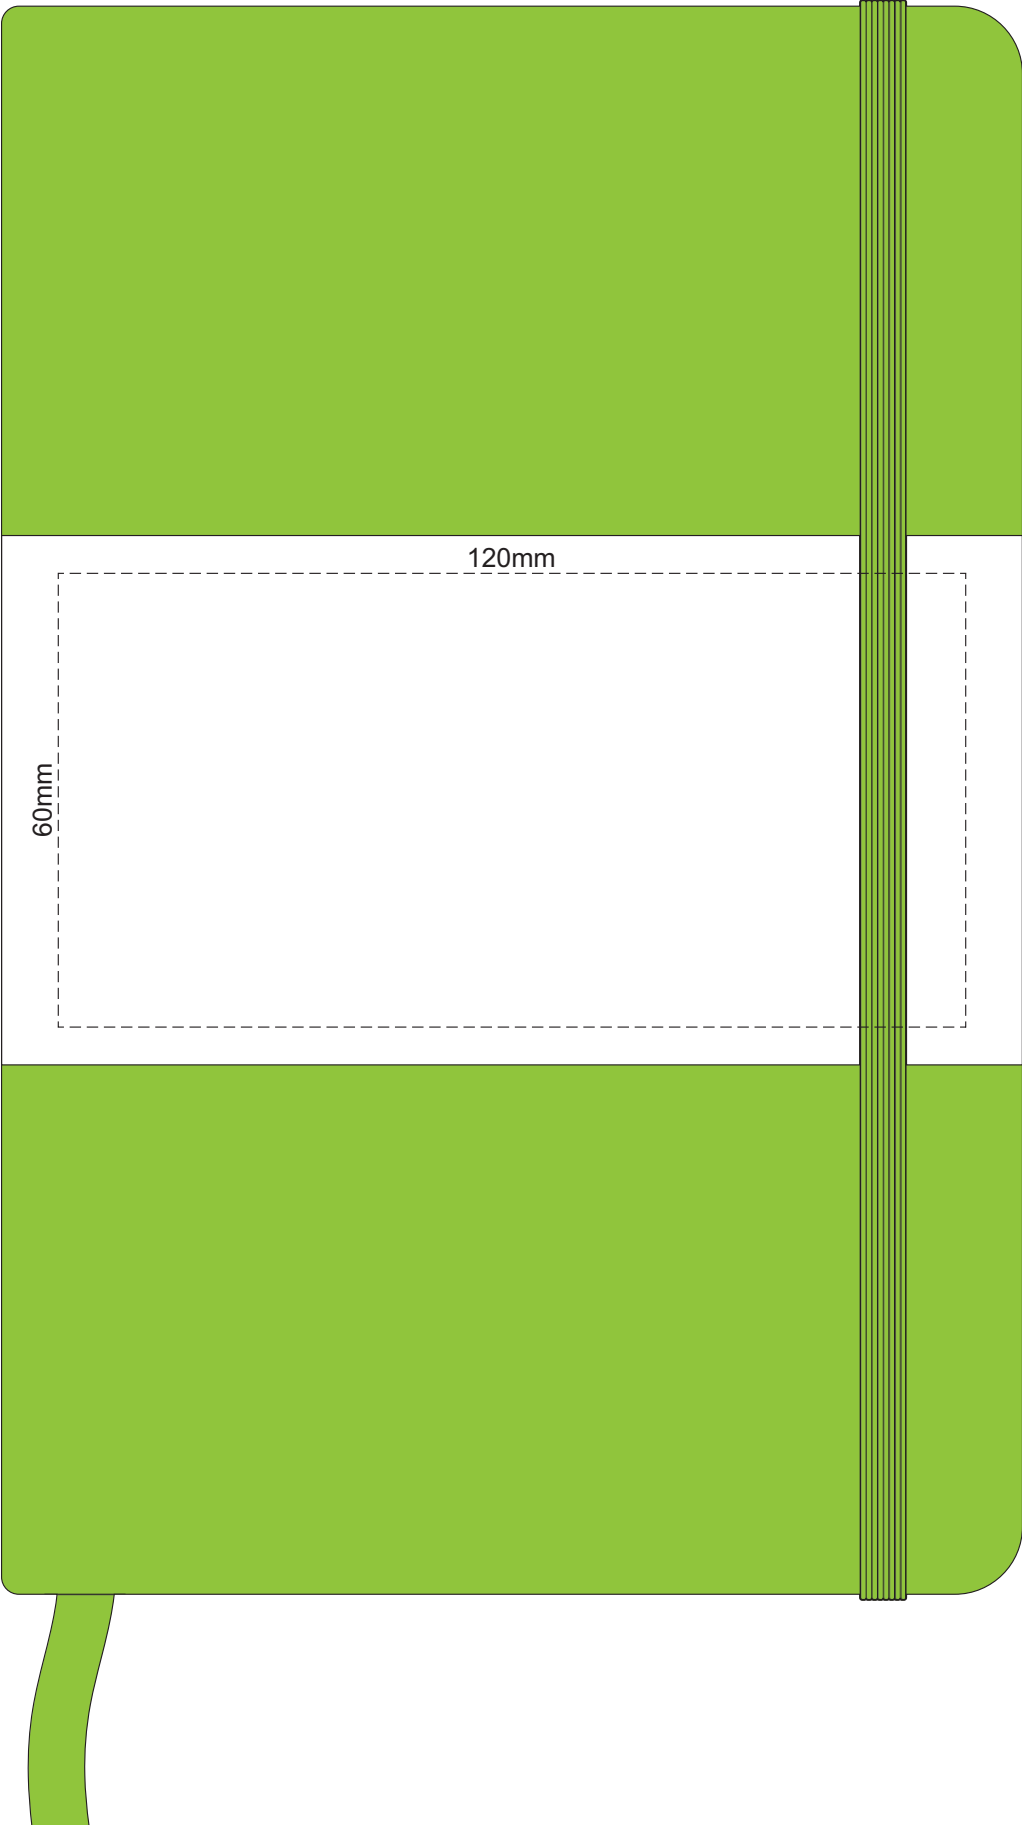

100% of Actual Size
Pad Print

100% of Actual Size
Pad Print BACK

100% of Actual Size
Direct Digital

100% of Actual Size
Foil Printing Front Cover
FRONT ONLY

Please note: Print area 70mm x 50mm is **moveable within the red dotted area**, the print area cannot be rotated. The printing will inherit the texture of the substrate which may affect the legibility of small text or appearance of fine detail.

-  Copper Foil Print Colour
-  Silver Foil Print Colour
-  Gold Foil Print Colour

70% of Actual Size
Digital Print - Belly Band Template

Artwork will be printed directly onto the product via CMYK printing (no white), colours will not be vibrant due to white ink not being available for this process

25% of Actual Size

- Green Line = Fold Lines when assembled on notebook
- Blue Line = The SIGNIFICANT PRINT AREA
(Keep all critical images & text within this box)
- Black Line = Maximum print area
- Pink Line = Bleed off to here