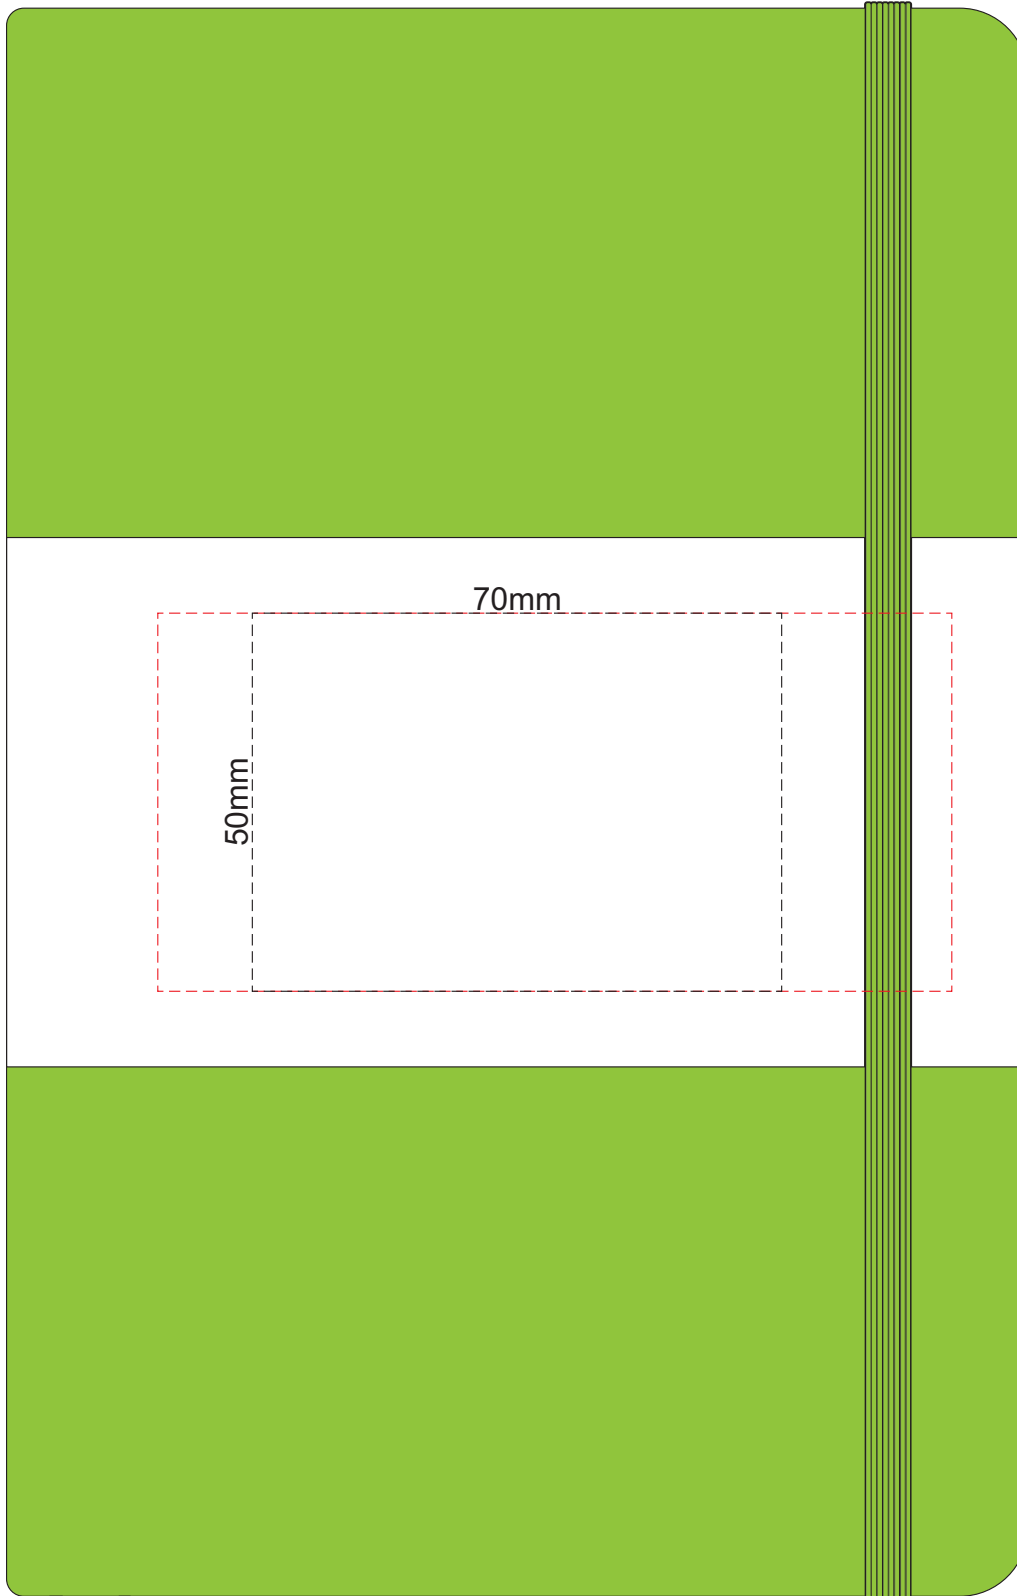

100% of Actual Size
Pad Print

100% of Actual Size
Pad Print BACK

100% of Actual Size
Direct Digital

100% of Actual Size
Foil Printing Front Cover
FRONT ONLY

Please note: Print area 70mm x 50mm is **moveable within the red dotted area**, the print area cannot be rotated. The printing will inherit the texture of the substrate which may affect the legibility of small text or appearance of fine detail.

-  Copper Foil Print Colour
-  Silver Foil Print Colour
-  Gold Foil Print Colour

70% of Actual Size
Digital Print - Belly Band Template

Artwork will be printed directly onto the product via CMYK printing (no white), colours will not be vibrant due to white ink not being available for this process

25% of Actual Size

- Green Line = Fold Lines when assembled on notebook
- Blue Line = The SIGNIFICANT PRINT AREA
(Keep all critical images & text within this box)
- Black Line = Maximum print area
- Pink Line = Bleed off to here