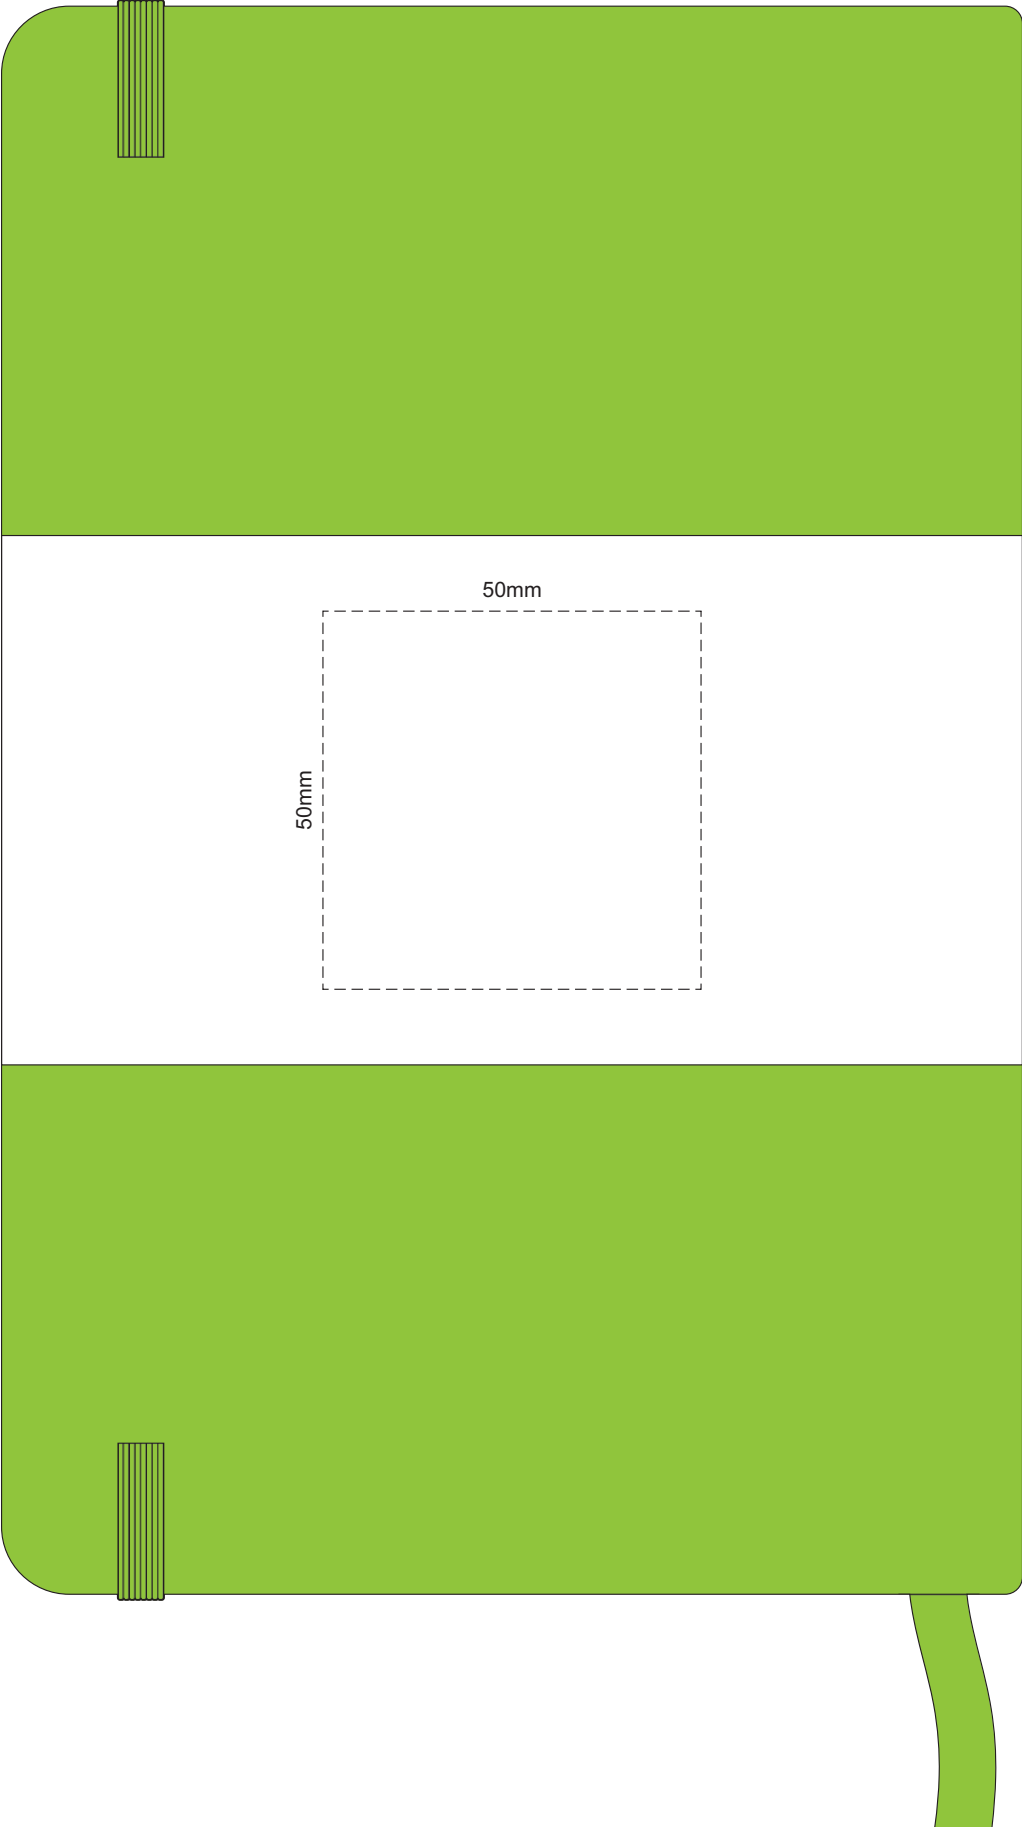

100% of Actual Size
Pad Print

100% of Actual Size
Pad Print BACK

100% of Actual Size
Direct Digital

100% of Actual Size
Foil Printing Front Cover
FRONT ONLY

Please note: Print area 70mm x 50mm is **moveable within the red dotted area**, the print area cannot be rotated. The printing will inherit the texture of the substrate which may affect the legibility of small text or appearance of fine detail.

-  Copper Foil Print Colour
-  Silver Foil Print Colour
-  Gold Foil Print Colour

70% of Actual Size
Digital Print - Belly Band Template

Artwork will be printed directly onto the product via CMYK printing (no white), colours will not be vibrant due to white ink not being available for this process

25% of Actual Size

- Green Line = Fold Lines when assembled on notebook
- Blue Line = The SIGNIFICANT PRINT AREA
(Keep all critical images & text within this box)
- Black Line = Maximum print area
- Pink Line = Bleed off to here