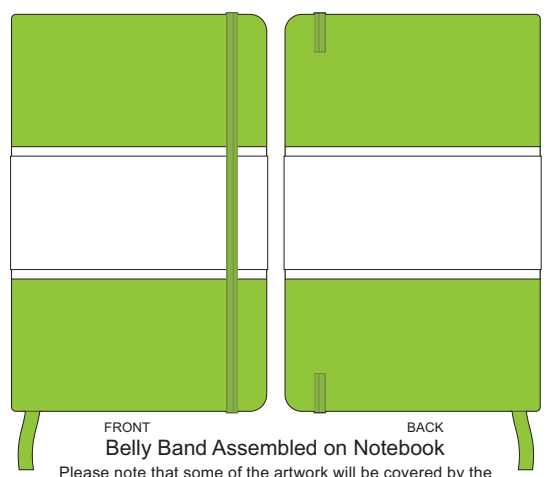

100% of Actual Size
Pad Print

100% of Actual Size
Pad Print BACK

100% of Actual Size
Direct Digital

100% of Actual Size
Foil Printing Front Cover
FRONT ONLY

Please note: Print area 70mm x 50mm is **moveable within the red dotted area**, the print area cannot be rotated. The printing will inherit the texture of the substrate which may affect the legibility of small text or appearance of fine detail.

-  Copper Foil Print Colour
-  Silver Foil Print Colour
-  Gold Foil Print Colour

70% of Actual Size
Digital Print - Belly Band Template

Artwork will be printed directly onto the product via CMYK printing (no white), colours will not be vibrant due to white ink not being available for this process

25% of Actual Size

- Green Line = Fold Lines when assembled on notebook
- Blue Line = The SIGNIFICANT PRINT AREA
(Keep all critical images & text within this box)
- Black Line = Maximum print area
- Pink Line = Bleed off to here