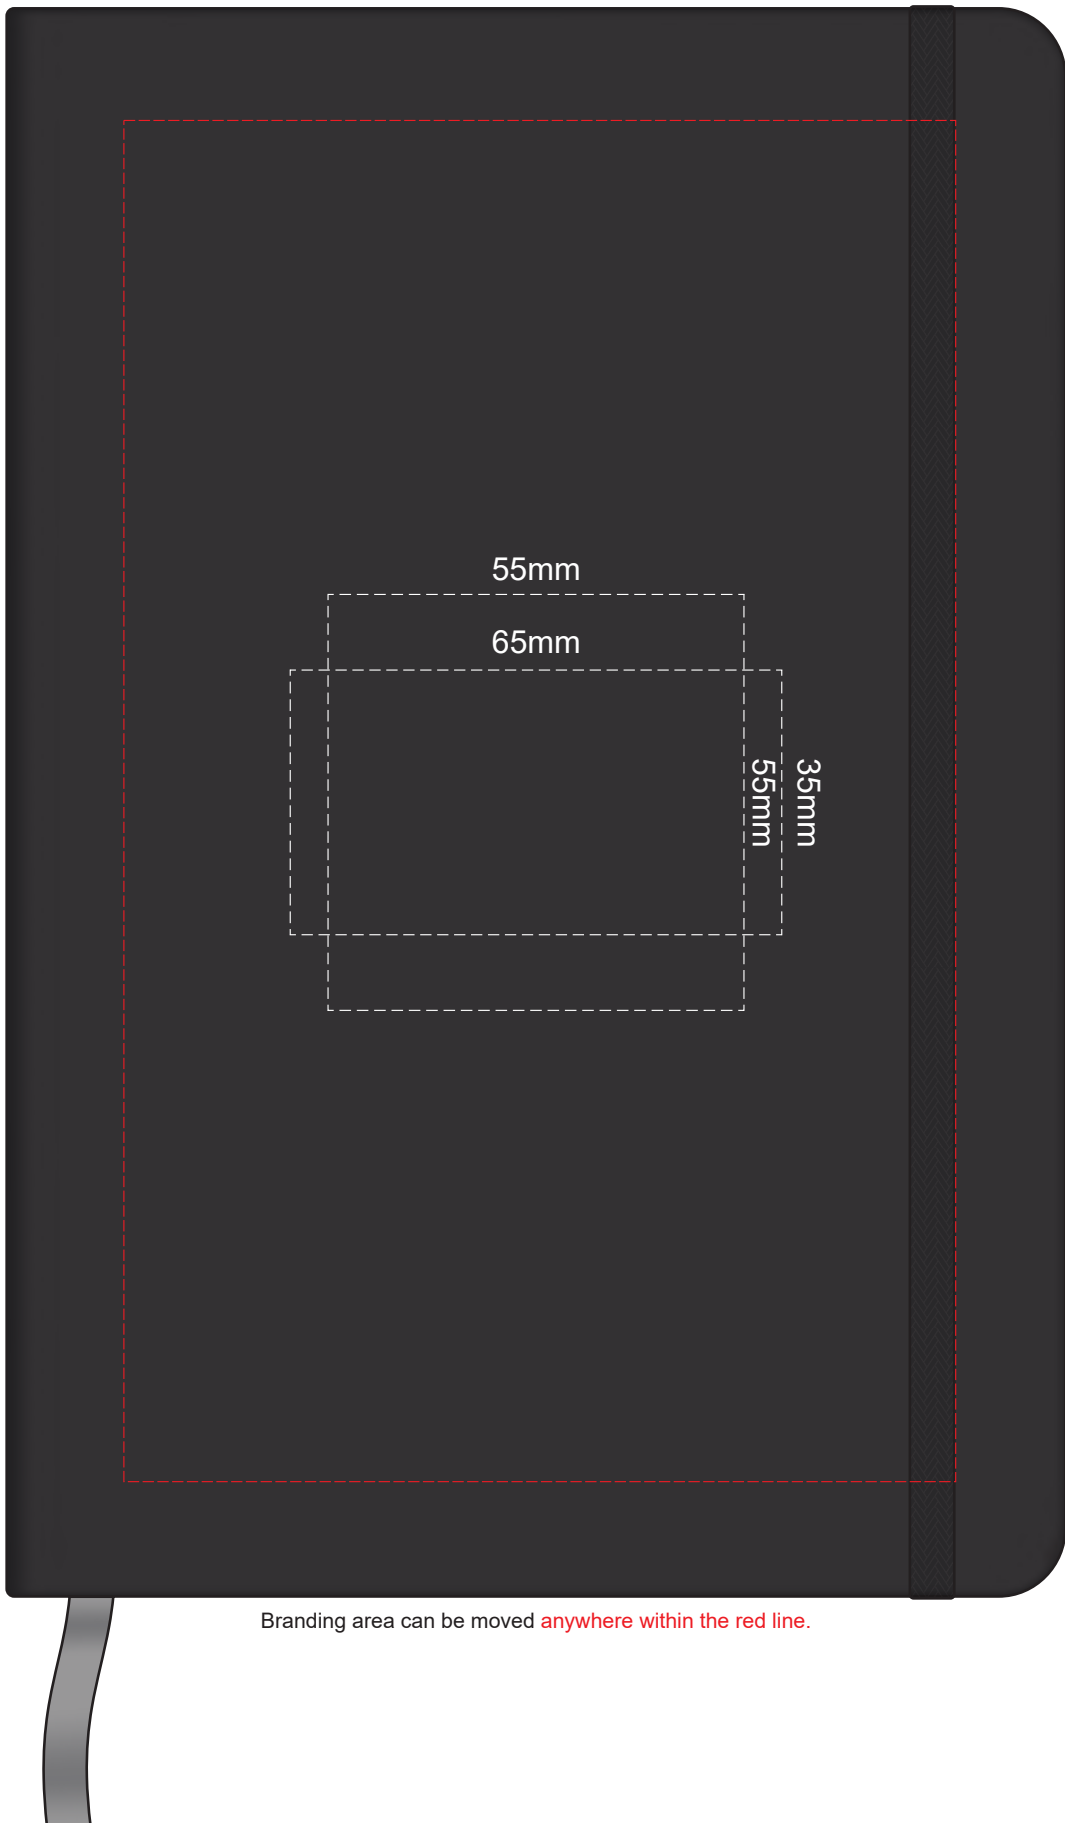

100% of Actual Size
Pad Print

100% of Actual Size
Screen Print (one colour)

100% of Actual Size
BACK Screen Print (one colour)

100% of Actual Size
Direct Digital

100% of Actual Size
Foil Printing Front Cover
FRONT ONLY

Please note: Print area 70mm x 55mm is **moveable within the red dotted area**, the print area cannot be rotated.

-  Copper Foil Print Colour
-  Silver Foil Print Colour
-  Gold Foil Print Colour

70% of Actual Size
Digital Print - Belly Band Template

25% of Actual Size

Artwork will be printed directly onto the product via CMYK printing (no white), colours will not be vibrant due to white ink not being available for this process
 Green Line = Fold Lines when assembled on notebook
 Blue Line = The SIGNIFICANT PRINT AREA (Keep all critical images & text within this box)
 Black Line = Maximum print area
 Pink Line = Bleed off to here