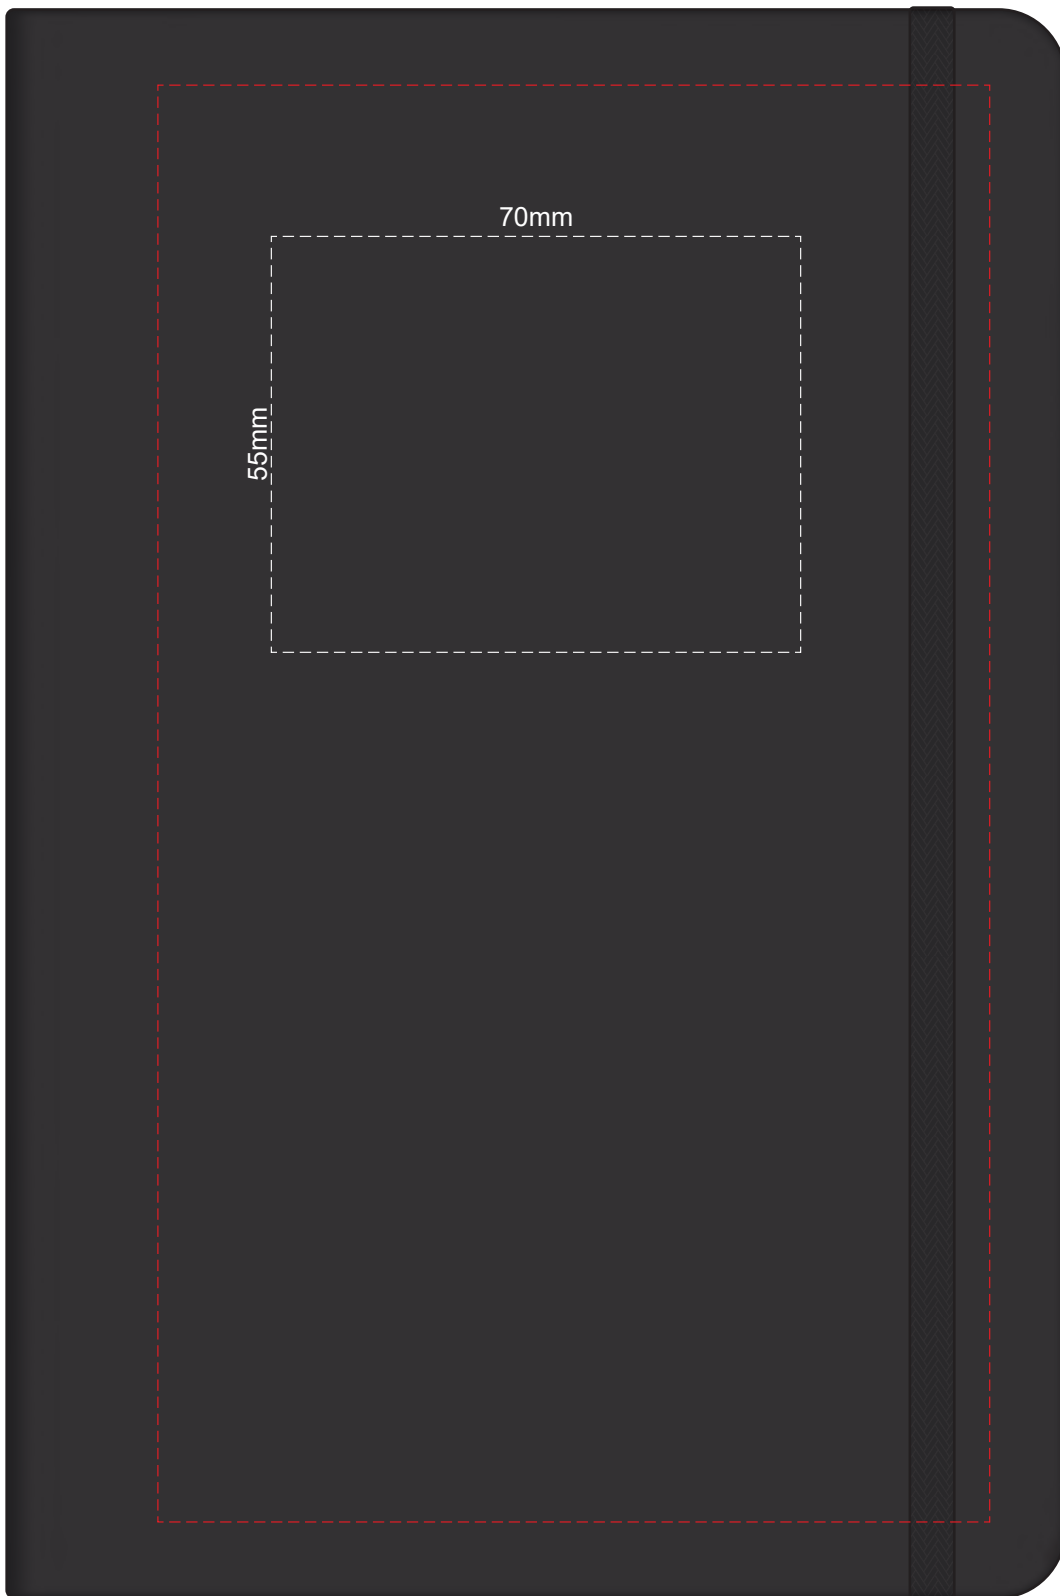

100% of Actual Size
Pad Print

100% of Actual Size
Screen Print (one colour)

100% of Actual Size
BACK Screen Print (one colour)

100% of Actual Size
Direct Digital

100% of Actual Size
Foil Printing Front Cover
FRONT ONLY

Please note: Print area 70mm x 55mm is **moveable within the red dotted area**, the print area cannot be rotated.

-  Copper Foil Print Colour
-  Silver Foil Print Colour
-  Gold Foil Print Colour

70% of Actual Size
Digital Print - Belly Band Template

25% of Actual Size

Artwork will be printed directly onto the product via CMYK printing (no white), colours will not be vibrant due to white ink not being available for this process
 Green Line = Fold Lines when assembled on notebook
 Blue Line = The SIGNIFICANT PRINT AREA (Keep all critical images & text within this box)
 Black Line = Maximum print area
 Pink Line = Bleed off to here