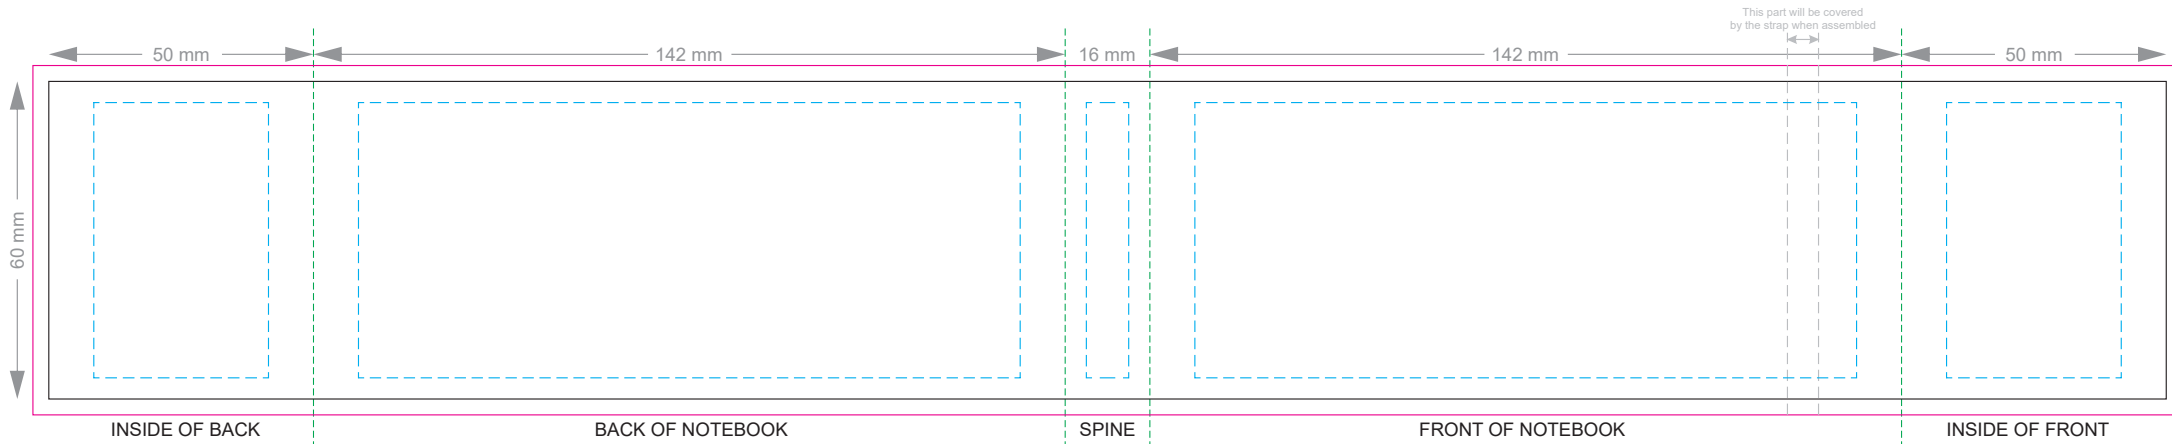

100% of Actual Size
Pad Print

100% of Actual Size
Screen Print (one colour)

100% of Actual Size
BACK Screen Print (one colour)

100% of Actual Size
Direct Digital

100% of Actual Size
Foil Printing Front Cover
FRONT ONLY

Please note: Print area 70mm x 55mm is **moveable within the red dotted area**, the print area cannot be rotated.

-  Copper Foil Print Colour
-  Silver Foil Print Colour
-  Gold Foil Print Colour

70% of Actual Size
Digital Print - Belly Band Template

25% of Actual Size

Artwork will be printed directly onto the product via CMYK printing (no white), colours will not be vibrant due to white ink not being available for this process
 Green Line = Fold Lines when assembled on notebook
 Blue Line = The SIGNIFICANT PRINT AREA (Keep all critical images & text within this box)
 Black Line = Maximum print area
 Pink Line = Bleed off to here