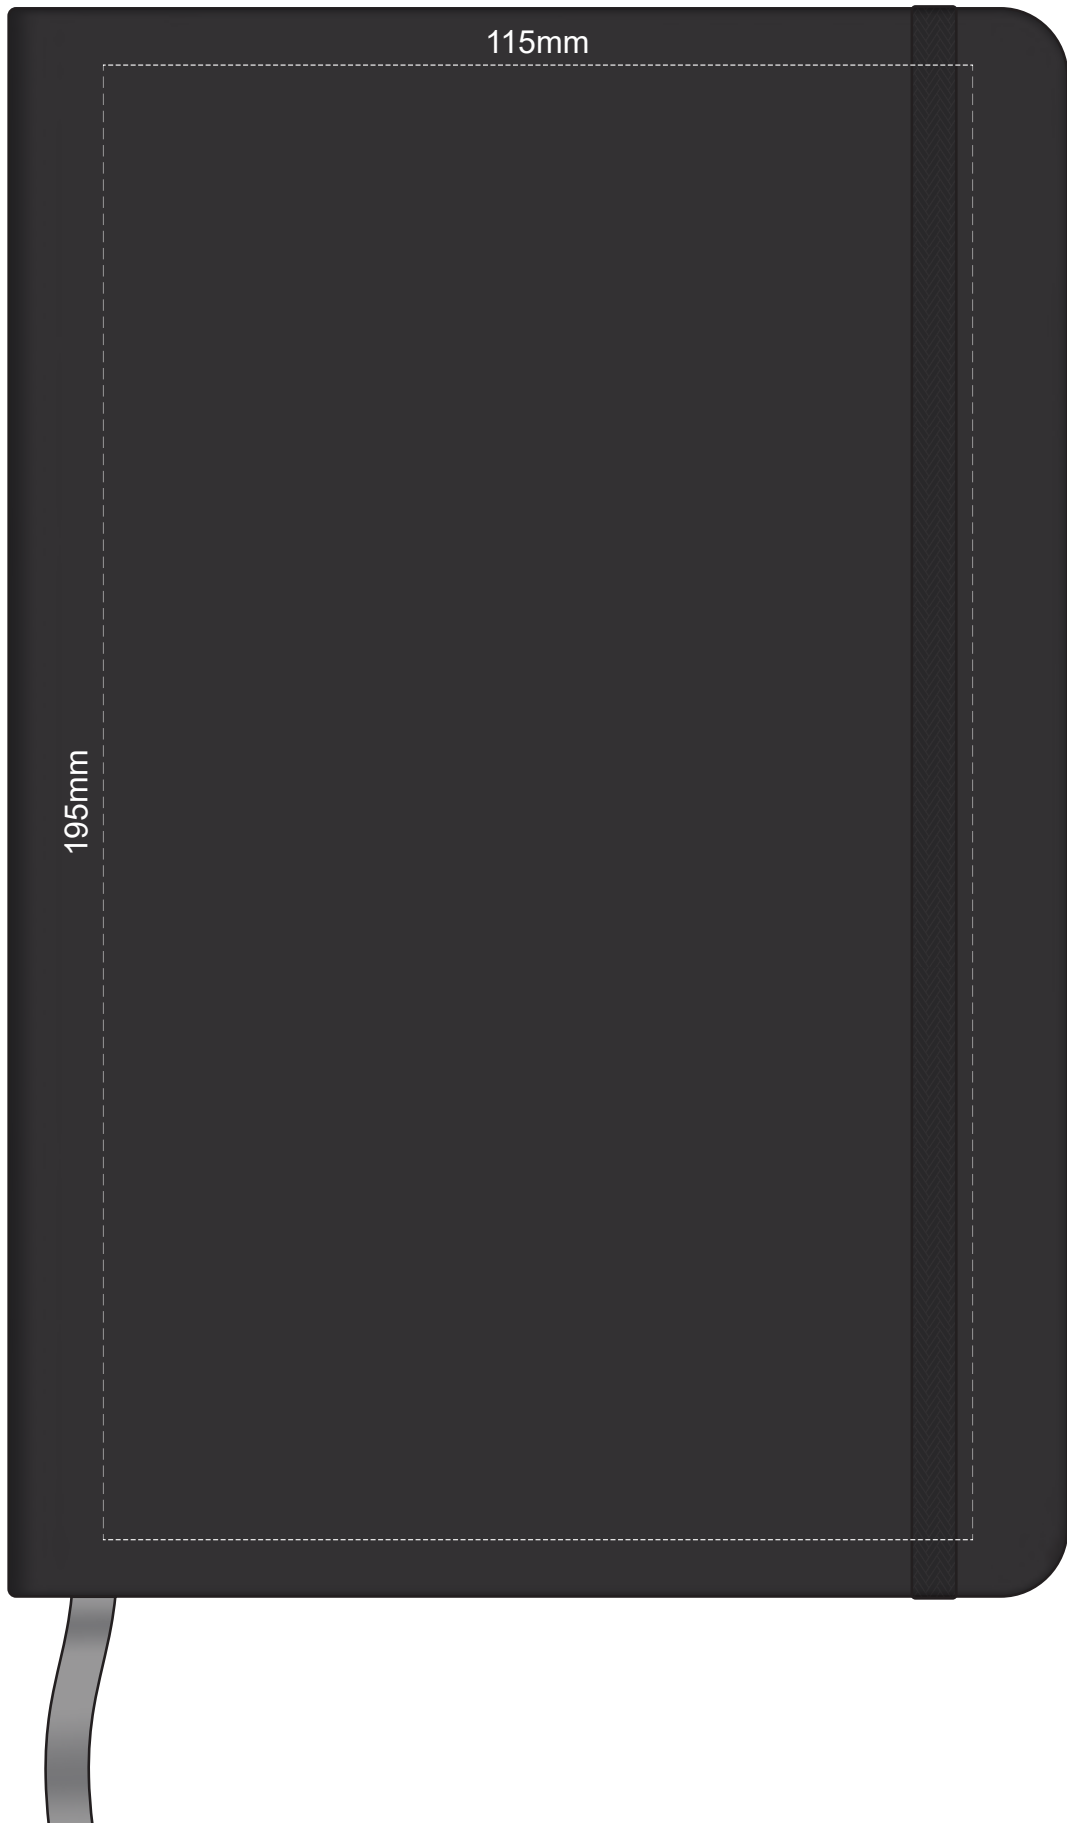

100% of Actual Size
Pad Print

100% of Actual Size
Screen Print (one colour)

100% of Actual Size
BACK Screen Print (one colour)

100% of Actual Size
Direct Digital

100% of Actual Size
Foil Printing Front Cover
FRONT ONLY

Please note: Print area 70mm x 55mm is **moveable within the red dotted area**, the print area cannot be rotated.

-  Copper Foil Print Colour
-  Silver Foil Print Colour
-  Gold Foil Print Colour

70% of Actual Size
Digital Print - Belly Band Template

25% of Actual Size

Artwork will be printed directly onto the product via CMYK printing (no white), colours will not be vibrant due to white ink not being available for this process
 Green Line = Fold Lines when assembled on notebook
 Blue Line = The SIGNIFICANT PRINT AREA (Keep all critical images & text within this box)
 Black Line = Maximum print area
 Pink Line = Bleed off to here