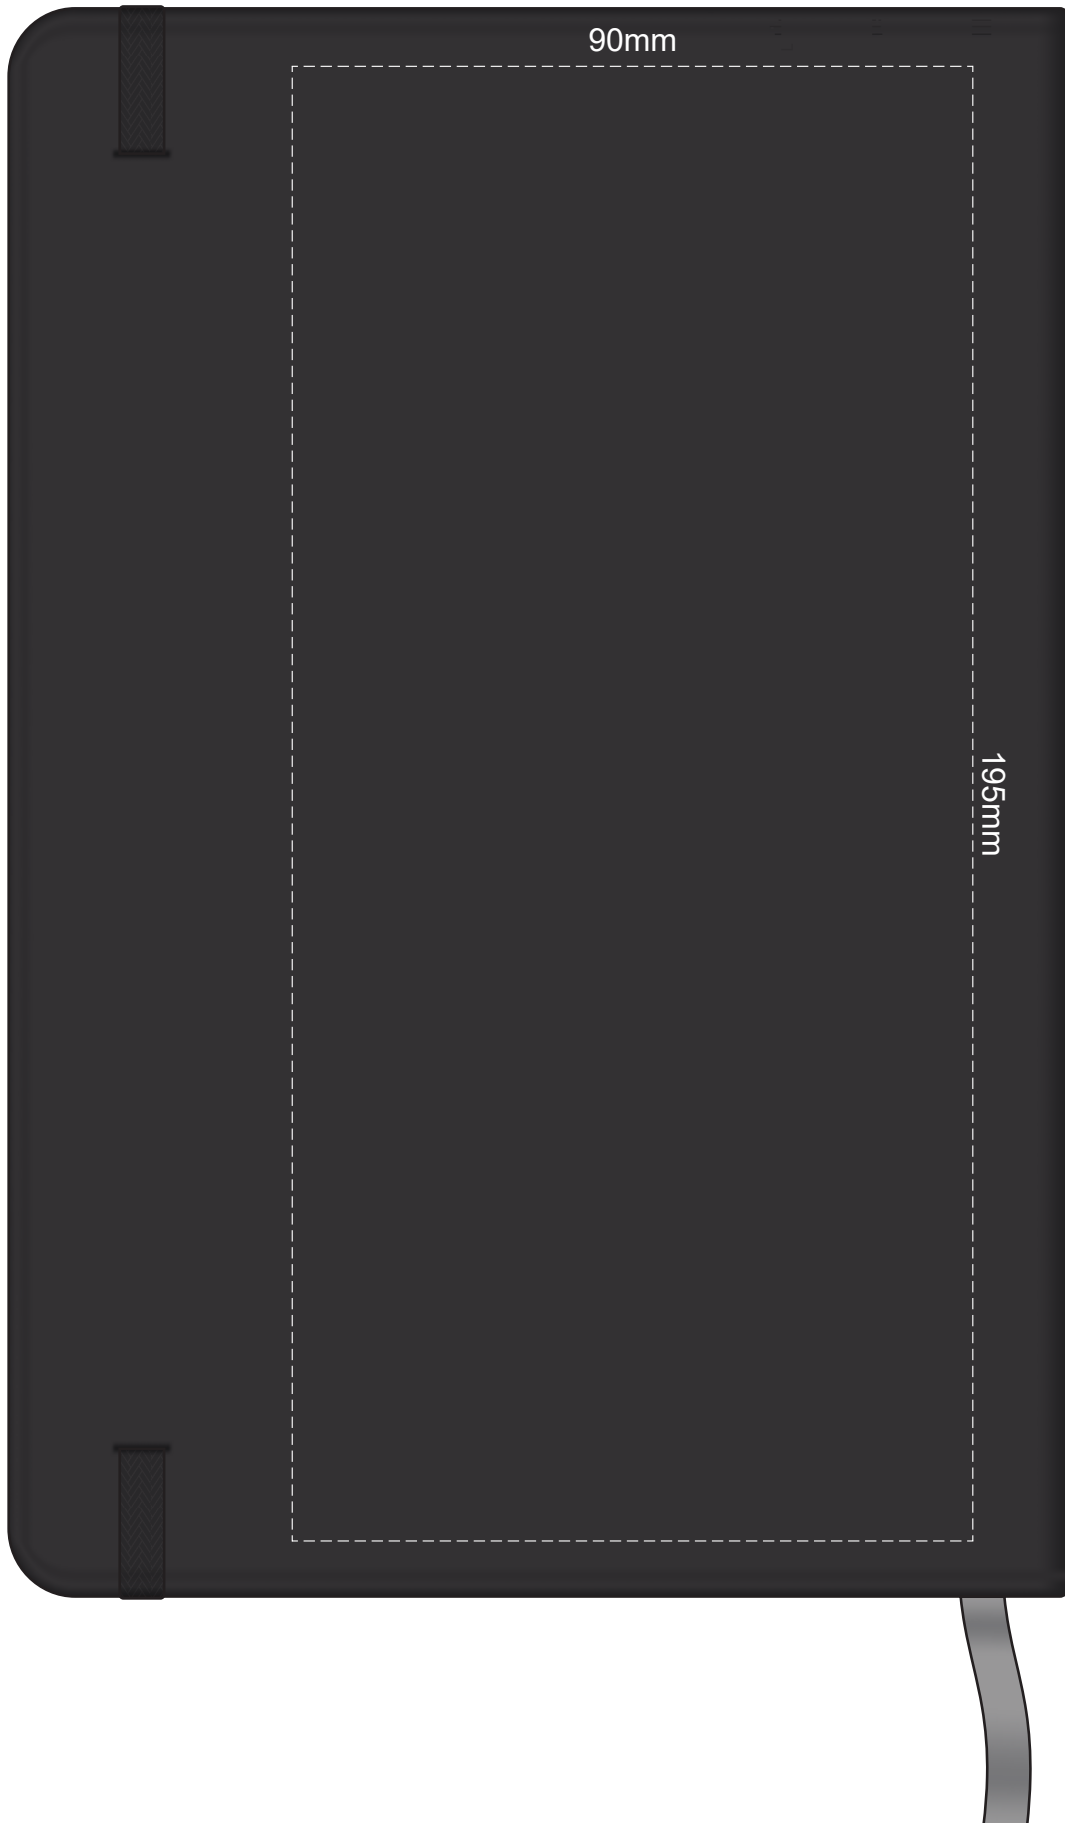

100% of Actual Size
Pad Print

100% of Actual Size
Screen Print (one colour)

100% of Actual Size
BACK Screen Print (one colour)

100% of Actual Size
Direct Digital

100% of Actual Size
Foil Printing Front Cover
FRONT ONLY

Please note: Print area 70mm x 55mm is **moveable within the red dotted area**, the print area cannot be rotated.

-  Copper Foil Print Colour
-  Silver Foil Print Colour
-  Gold Foil Print Colour

70% of Actual Size
Digital Print - Belly Band Template

25% of Actual Size

Artwork will be printed directly onto the product via CMYK printing (no white), colours will not be vibrant due to white ink not being available for this process
 Green Line = Fold Lines when assembled on notebook
 Blue Line = The SIGNIFICANT PRINT AREA (Keep all critical images & text within this box)
 Black Line = Maximum print area
 Pink Line = Bleed off to here