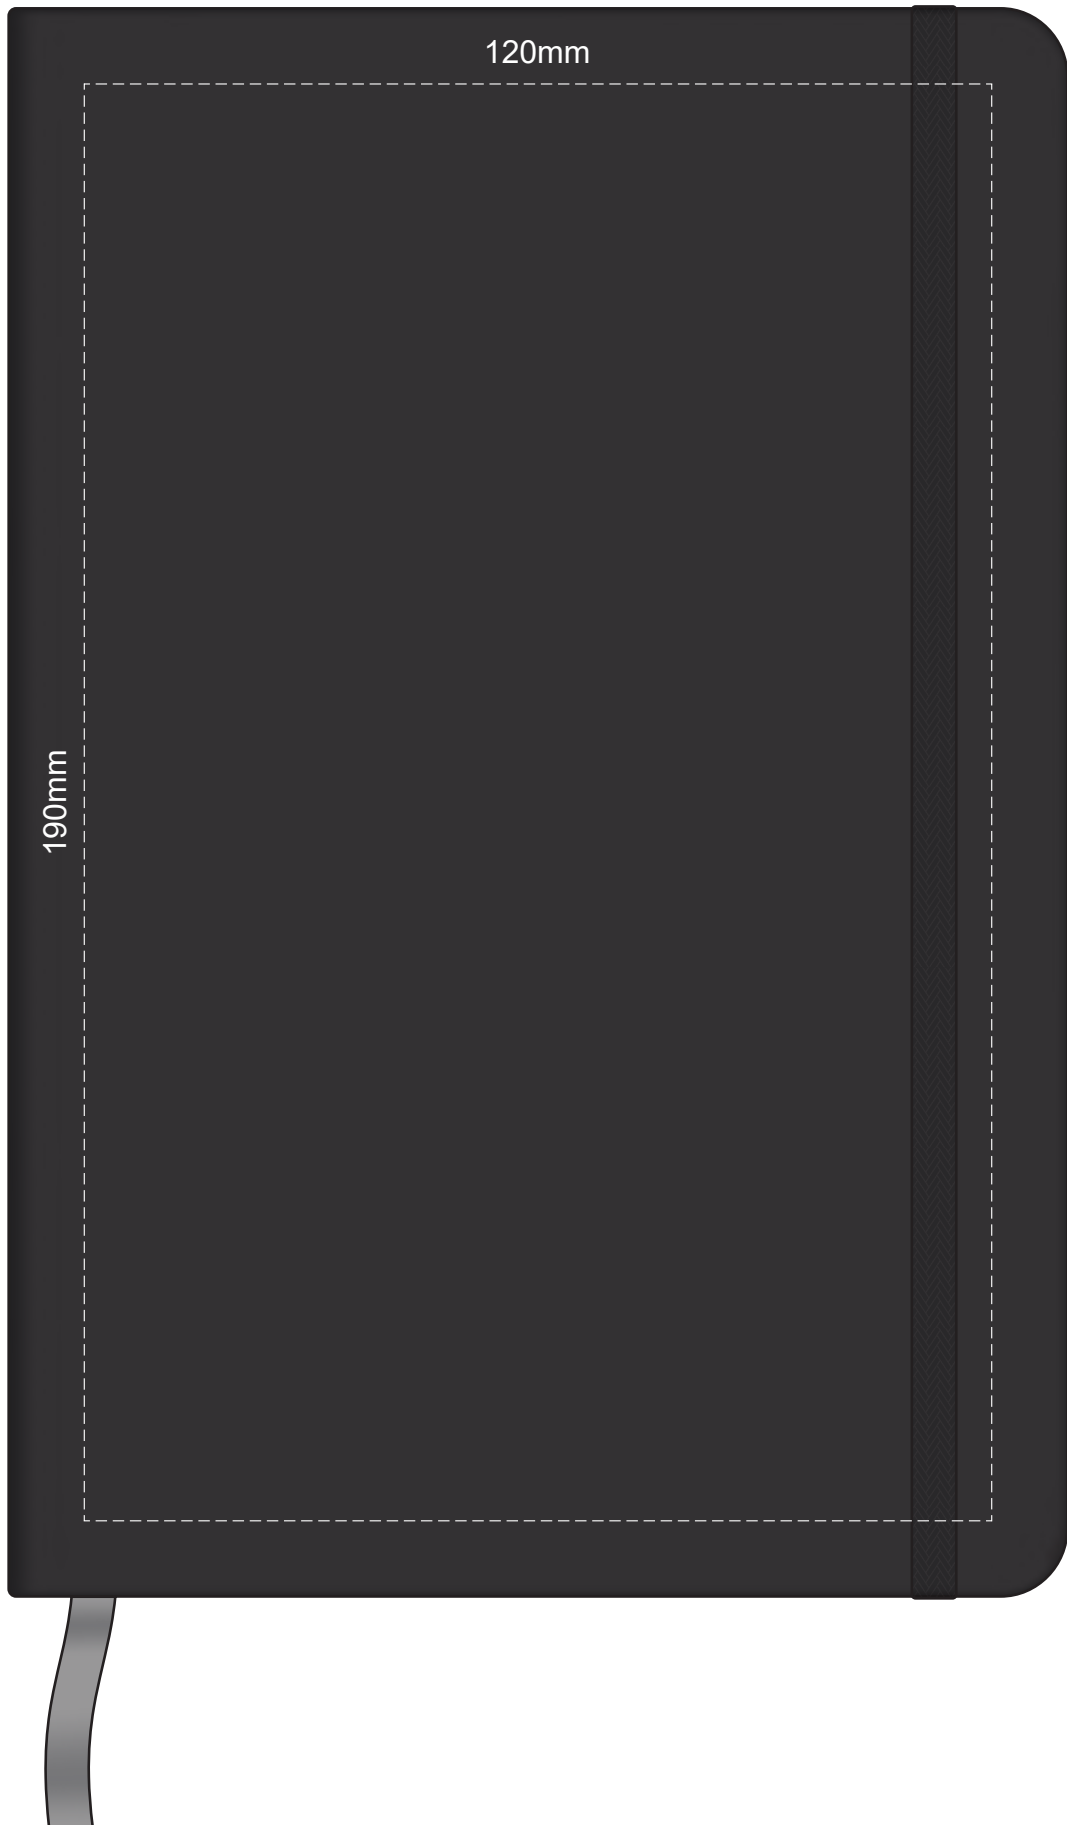

100% of Actual Size
Pad Print

100% of Actual Size
Screen Print (one colour)

100% of Actual Size
BACK Screen Print (one colour)

100% of Actual Size
Direct Digital

100% of Actual Size
Foil Printing Front Cover
FRONT ONLY

Please note: Print area 70mm x 55mm is **moveable within the red dotted area**, the print area cannot be rotated.

-  Copper Foil Print Colour
-  Silver Foil Print Colour
-  Gold Foil Print Colour

70% of Actual Size
Digital Print - Belly Band Template

25% of Actual Size

Artwork will be printed directly onto the product via CMYK printing (no white), colours will not be vibrant due to white ink not being available for this process
 Green Line = Fold Lines when assembled on notebook
 Blue Line = The SIGNIFICANT PRINT AREA (Keep all critical images & text within this box)
 Black Line = Maximum print area
 Pink Line = Bleed off to here