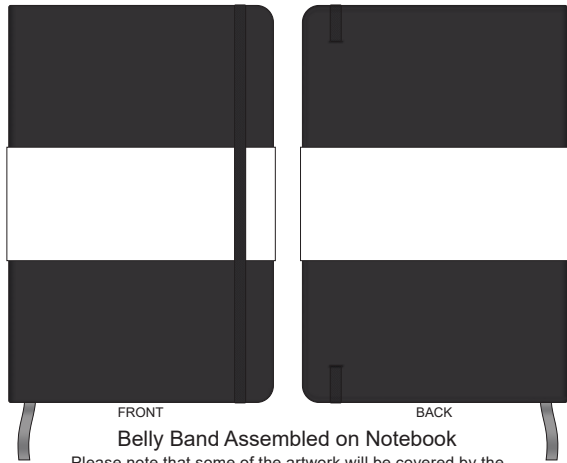

100% of Actual Size
Pad Print

100% of Actual Size
Screen Print (one colour)

100% of Actual Size
BACK Screen Print (one colour)

100% of Actual Size
Direct Digital

100% of Actual Size
Foil Printing Front Cover
FRONT ONLY

Please note: Print area 70mm x 55mm is **moveable within the red dotted area**, the print area cannot be rotated.

-  Copper Foil Print Colour
-  Silver Foil Print Colour
-  Gold Foil Print Colour

70% of Actual Size
Digital Print - Belly Band Template

25% of Actual Size

Artwork will be printed directly onto the product via CMYK printing (no white), colours will not be vibrant due to white ink not being available for this process
 Green Line = Fold Lines when assembled on notebook
 Blue Line = The SIGNIFICANT PRINT AREA (Keep all critical images & text within this box)
 Black Line = Maximum print area
 Pink Line = Bleed off to here