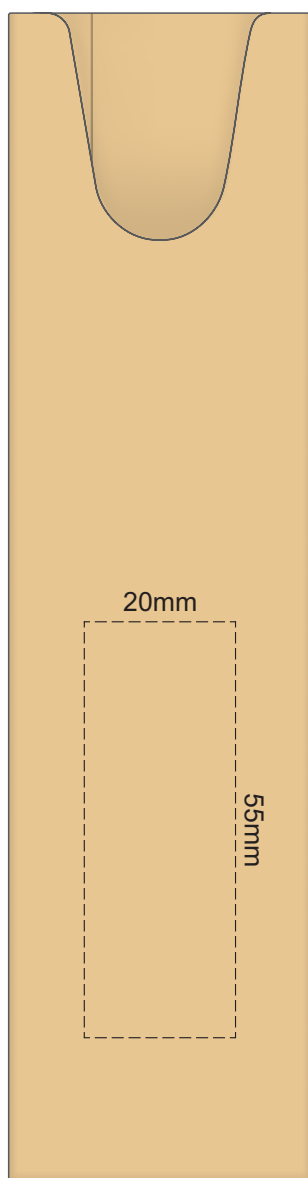

100% of Actual Size
Pad Print

100% of Actual Size
Pad Print (one side only)

100% of Actual Size
Digital Packaging Print
(one side only)

Digital Print is only available for natural option
Artwork will be printed directly onto the product via CMYK printing (no white),
colours will not be vibrant due to white ink not being available for this process.