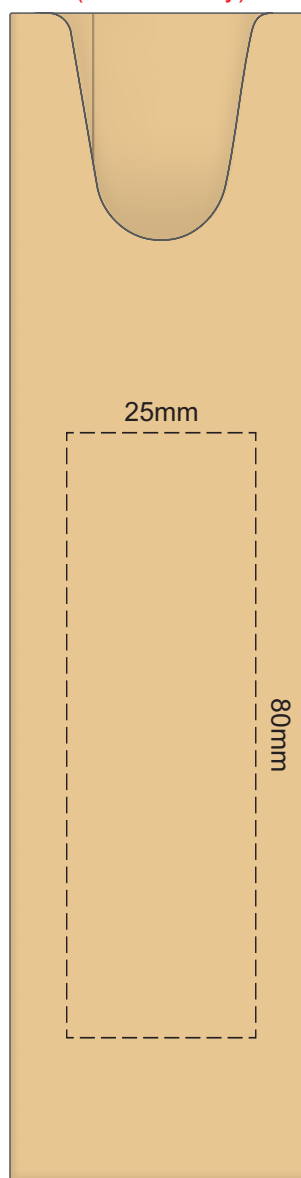

100% of Actual Size
Pad Print

100% of Actual Size
Pad Print (one side only)

100% of Actual Size
Digital Packaging Print
(one side only)

Digital Print is only available for natural option
Artwork will be printed directly onto the product via CMYK printing (no white),
colours will not be vibrant due to white ink not being available for this process.