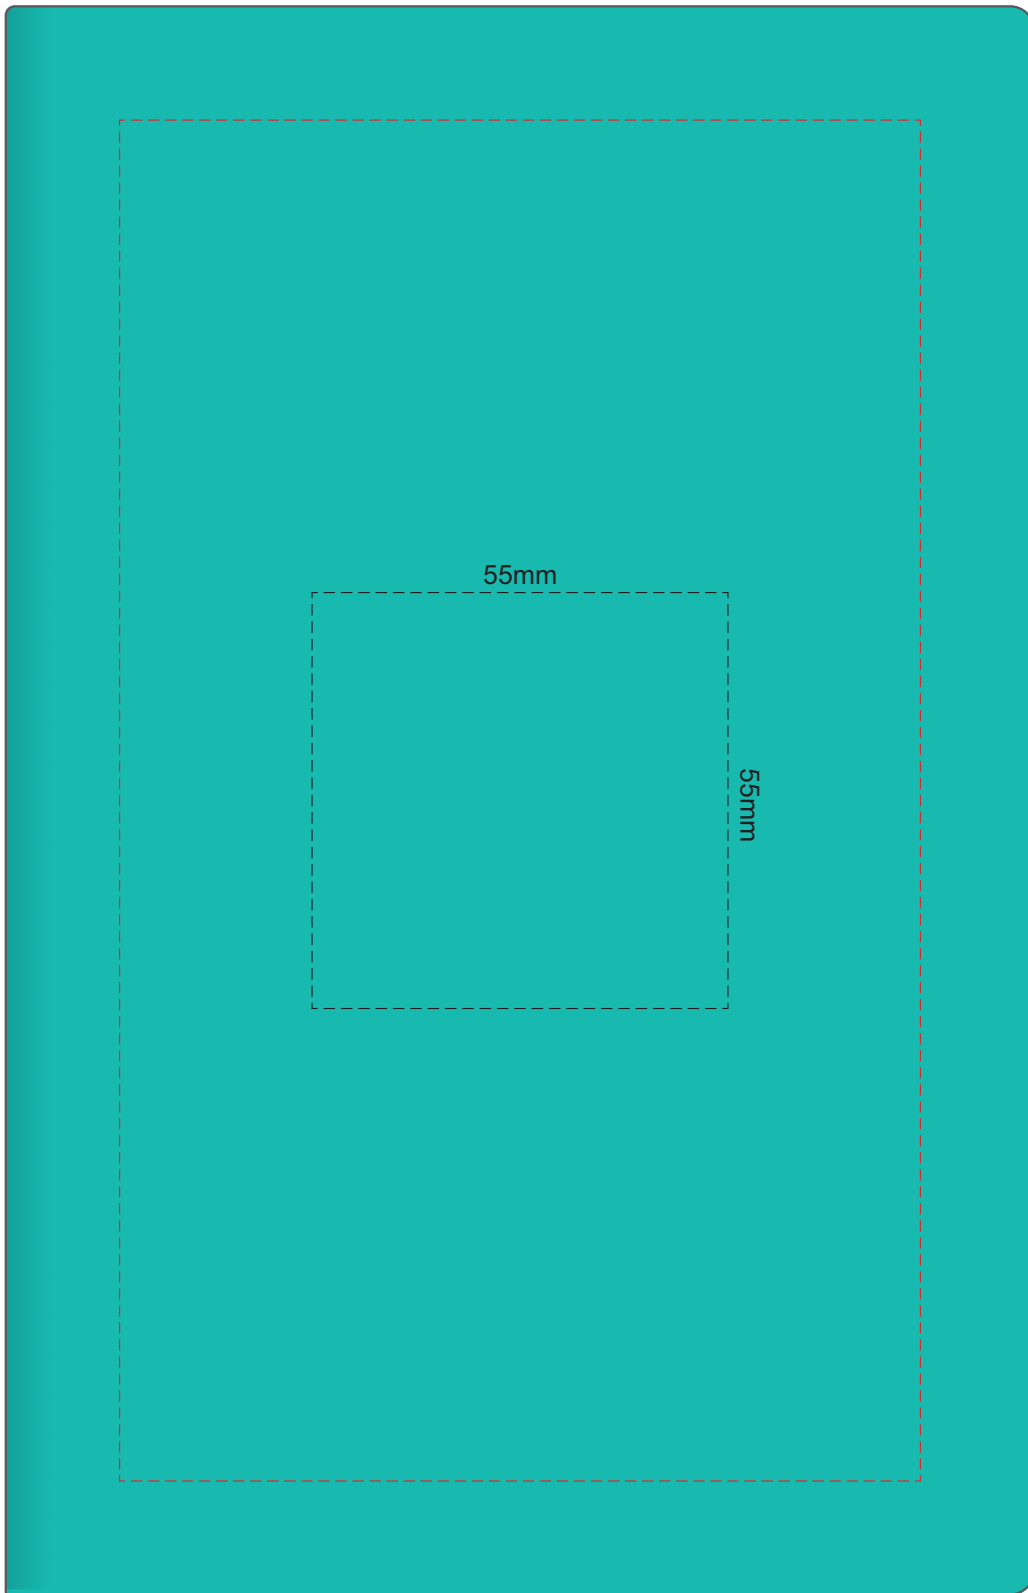

100% of Actual Size
Pad Print

Branding area can be moved **anywhere within the red line.**

100% of Actual Size
Pad Print

Branding area can be moved **anywhere within the red line.**

100% of Actual Size
Screen Print (one colour)

100% of Actual Size
Thermo Debossing
Thermo Debossing XL

Print area 110 x 90mm is moveable within the XL deboss area and can rotate to suit.

100% of Actual Size
Thermo Debossing
Thermo Debossing XL

Print area 110 x 90mm is moveable within the XL deboss area and can rotate to suit.

100% of Actual Size
Foil Printing Front Cover
FRONT ONLY

Please note: Print area 70mm x 55mm is **moveable within the red dotted area**, the print area cannot be rotated.

-  Copper Foil Print Colour
-  Silver Foil Print Colour
-  Gold Foil Print Colour