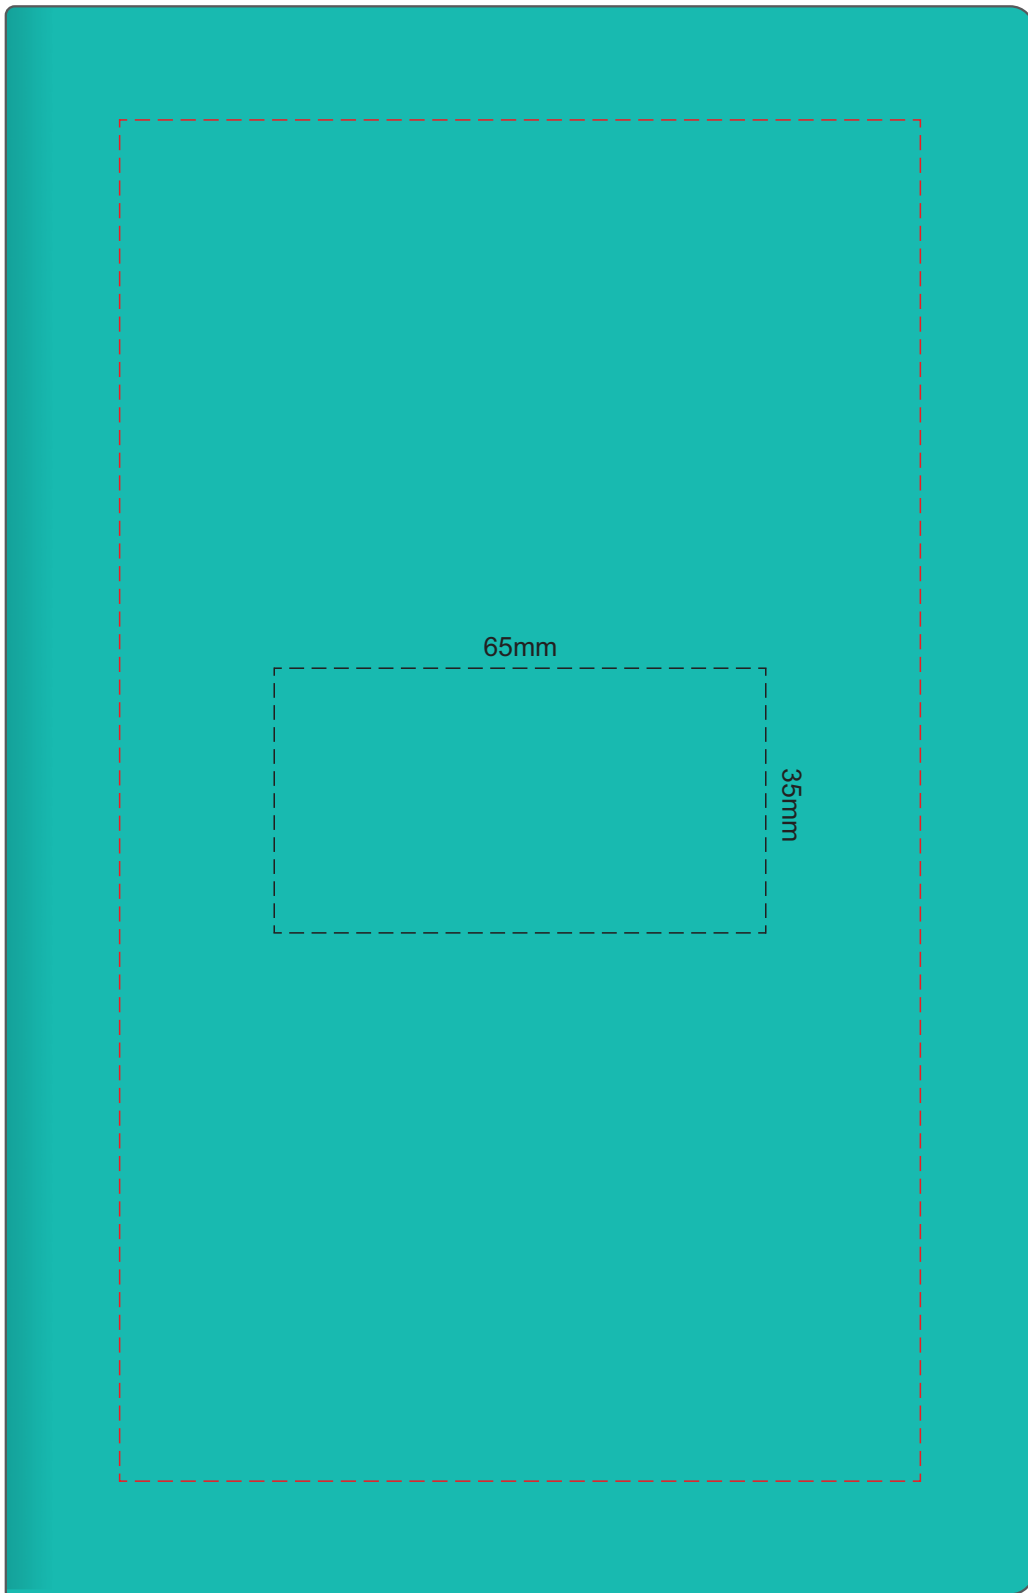

100% of Actual Size
Pad Print

Branding area can be moved **anywhere within the red line.**

100% of Actual Size
Pad Print

Branding area can be moved **anywhere within the red line.**

100% of Actual Size
Screen Print (one colour)

100% of Actual Size
Thermo Debossing
Thermo Debossing XL

Print area 110 x 90mm is moveable within the XL deboss area and can rotate to suit.

100% of Actual Size
Thermo Debossing
Thermo Debossing XL

Print area 110 x 90mm is moveable within the XL deboss area and can rotate to suit.

100% of Actual Size
Foil Printing Front Cover
FRONT ONLY

Please note: Print area 70mm x 55mm is **moveable within the red dotted area**, the print area cannot be rotated.

-  Copper Foil Print Colour
-  Silver Foil Print Colour
-  Gold Foil Print Colour