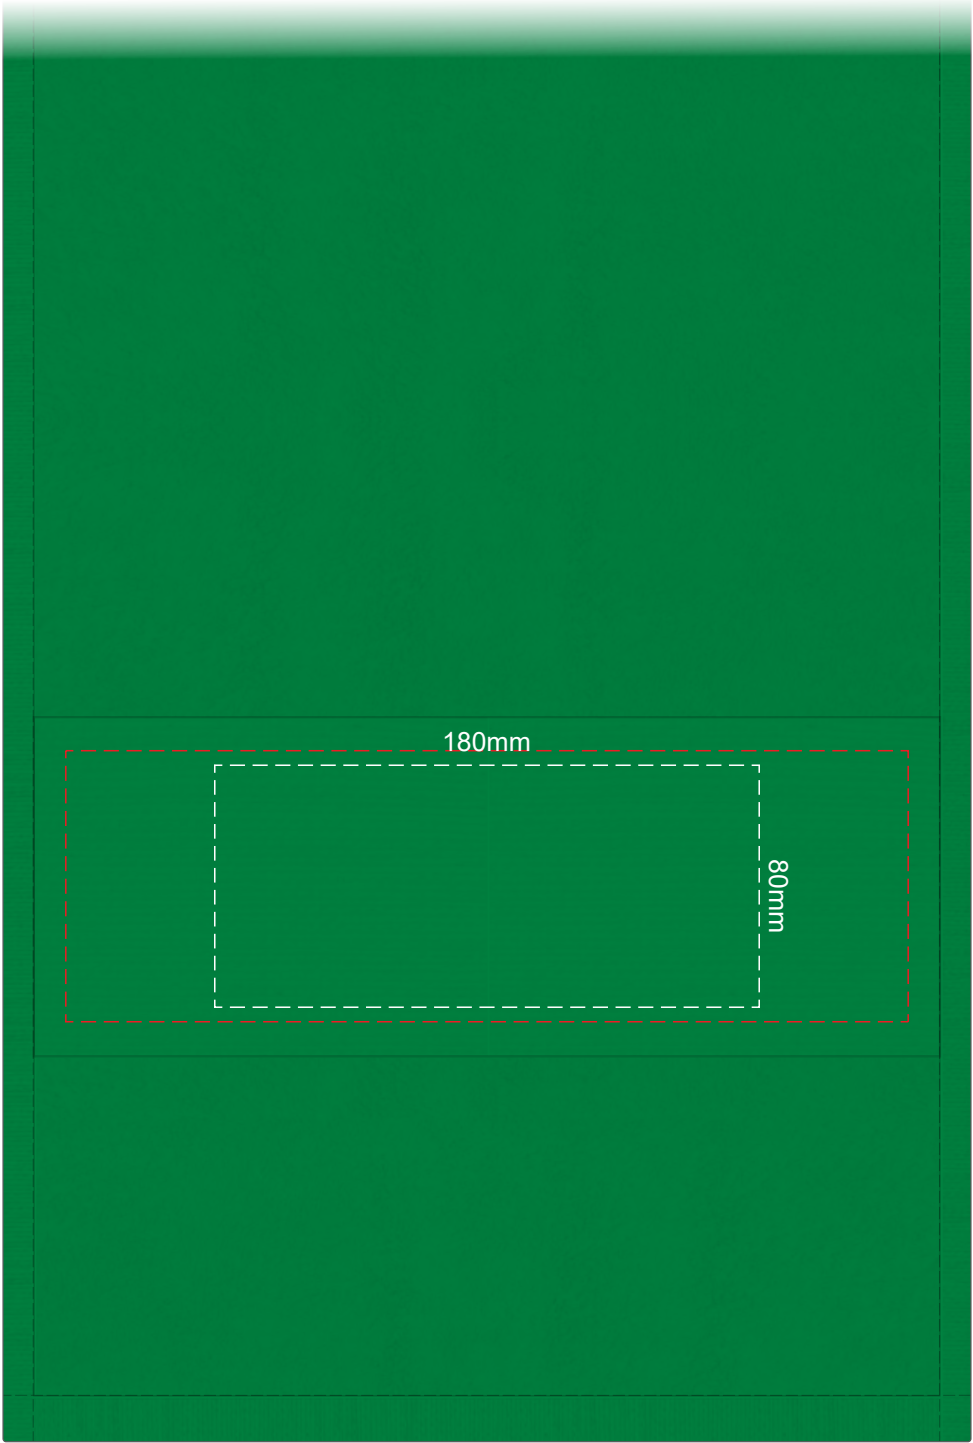

Grey
White
Yellow
Orange
Pink
Red
Burgundy
Bright Green
Green
Olive
Teal
Mint
Light Blue
Slate Blue
Royal Blue
Navy
Purple
Carbon
Black

40% of Actual Size
Screen Print
Colourflex Transfer

Branding area can be moved anywhere within the red dotted line.

Grey
White
Yellow
Orange
Pink
Red
Burgundy
Bright Green
Green
Olive
Teal
Mint
Light Blue
Slate Blue
Royal Blue
Navy
Purple
Carbon
Black

100% of Actual Size
Embroidery

150mm

80mm

20% of Actual Size
Embroidery

Branding area can be moved anywhere within the red dotted line.