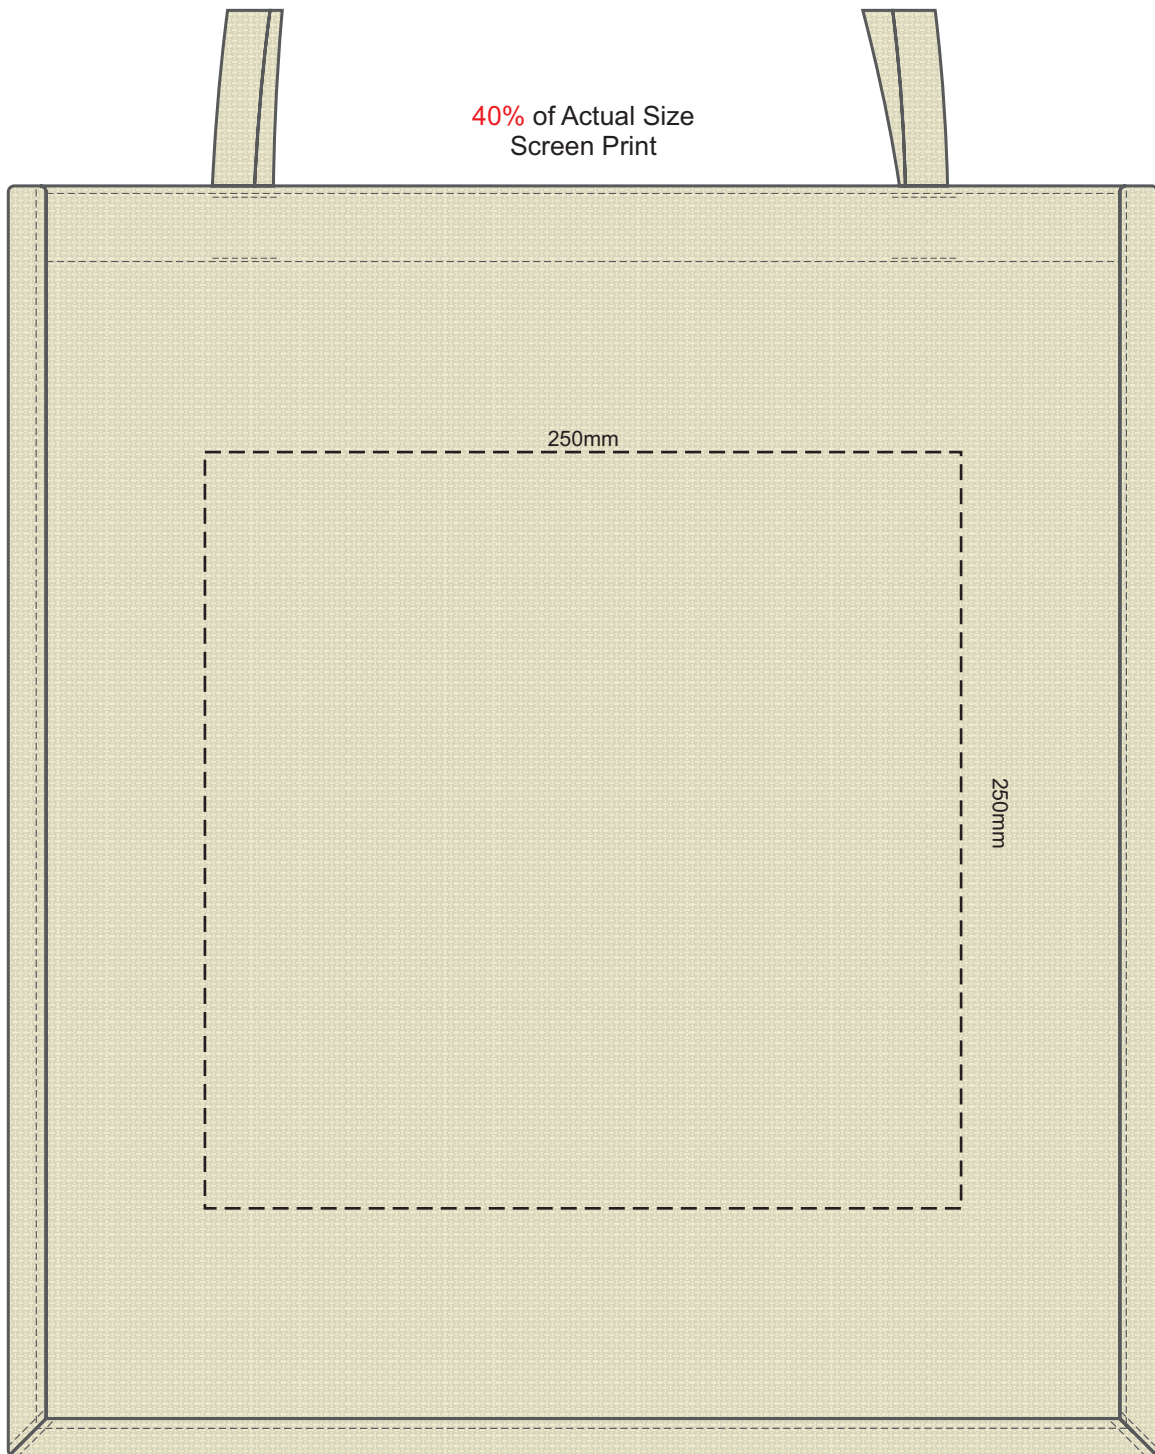

40% of Actual Size  
Screen Print

Please be aware the artwork will be significantly affected by the texture of the bag.  
Fine detailing, small text will be lost in the texture of the bag and may not be legible.

40% of Actual Size  
Colourflex Transfer

Please note the orientation of these print areas may be rotated to best suit your needs.