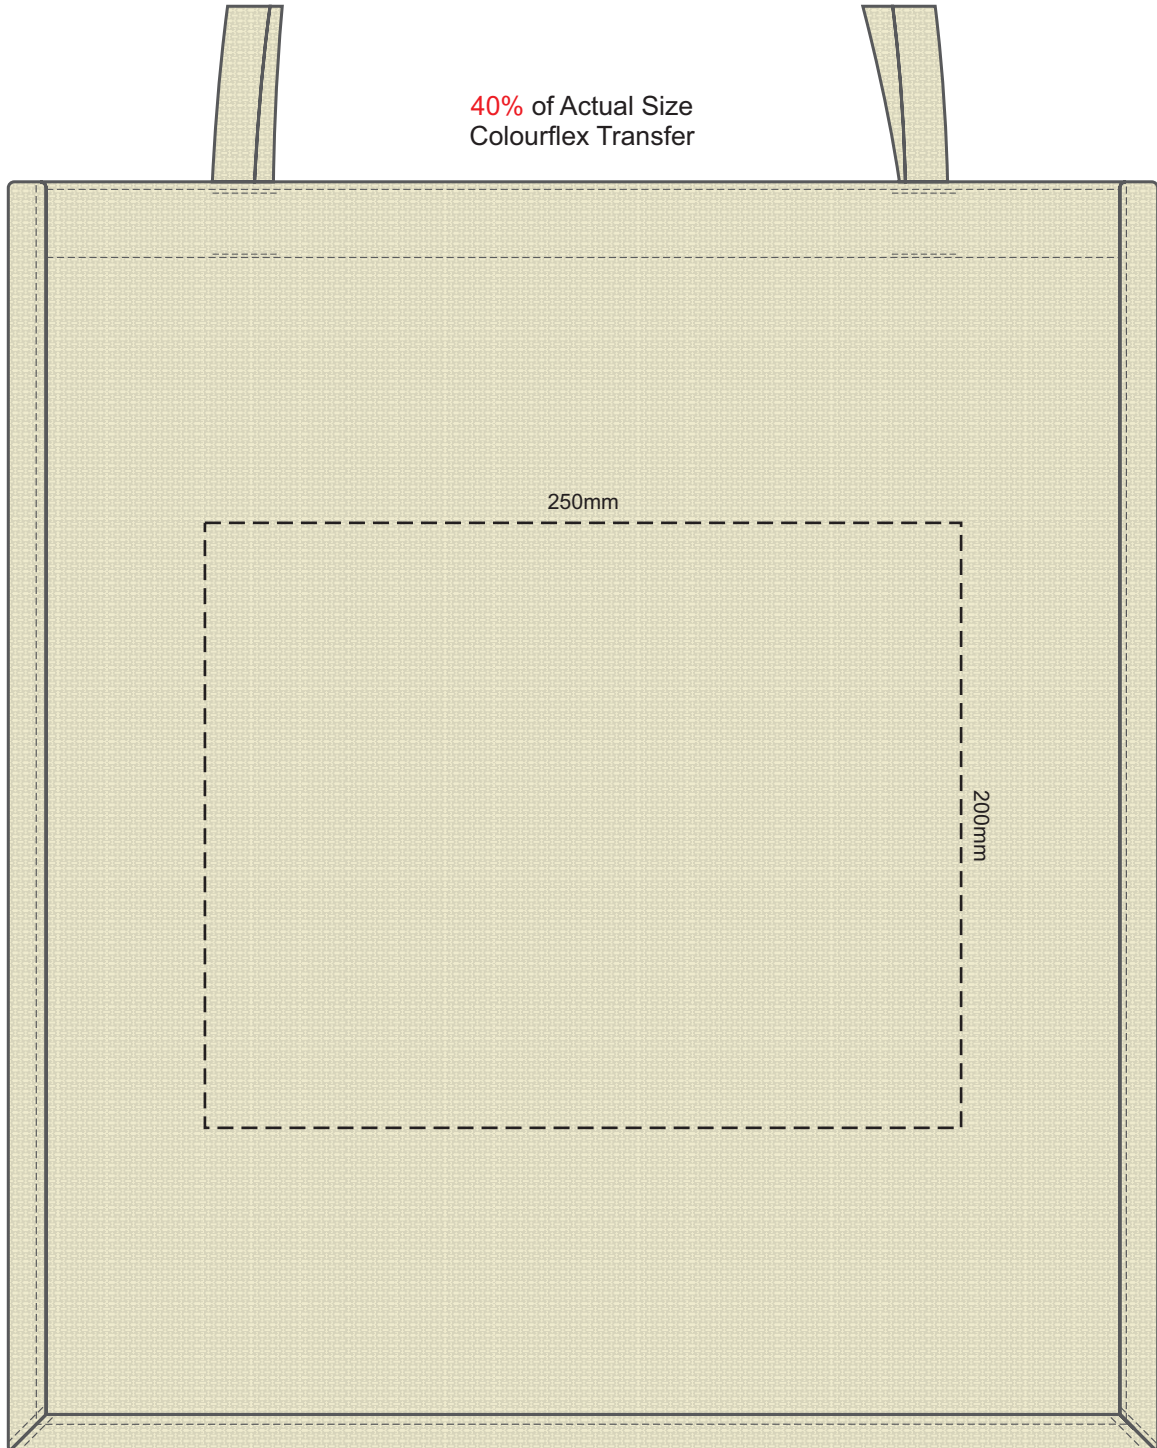

40% of Actual Size  
Screen Print

Please be aware the artwork will be significantly affected by the texture of the bag.  
Fine detailing, small text will be lost in the texture of the bag and may not be legible.

40% of Actual Size  
Colourflex Transfer

Please note the orientation of these print areas may be rotated to best suit your needs.