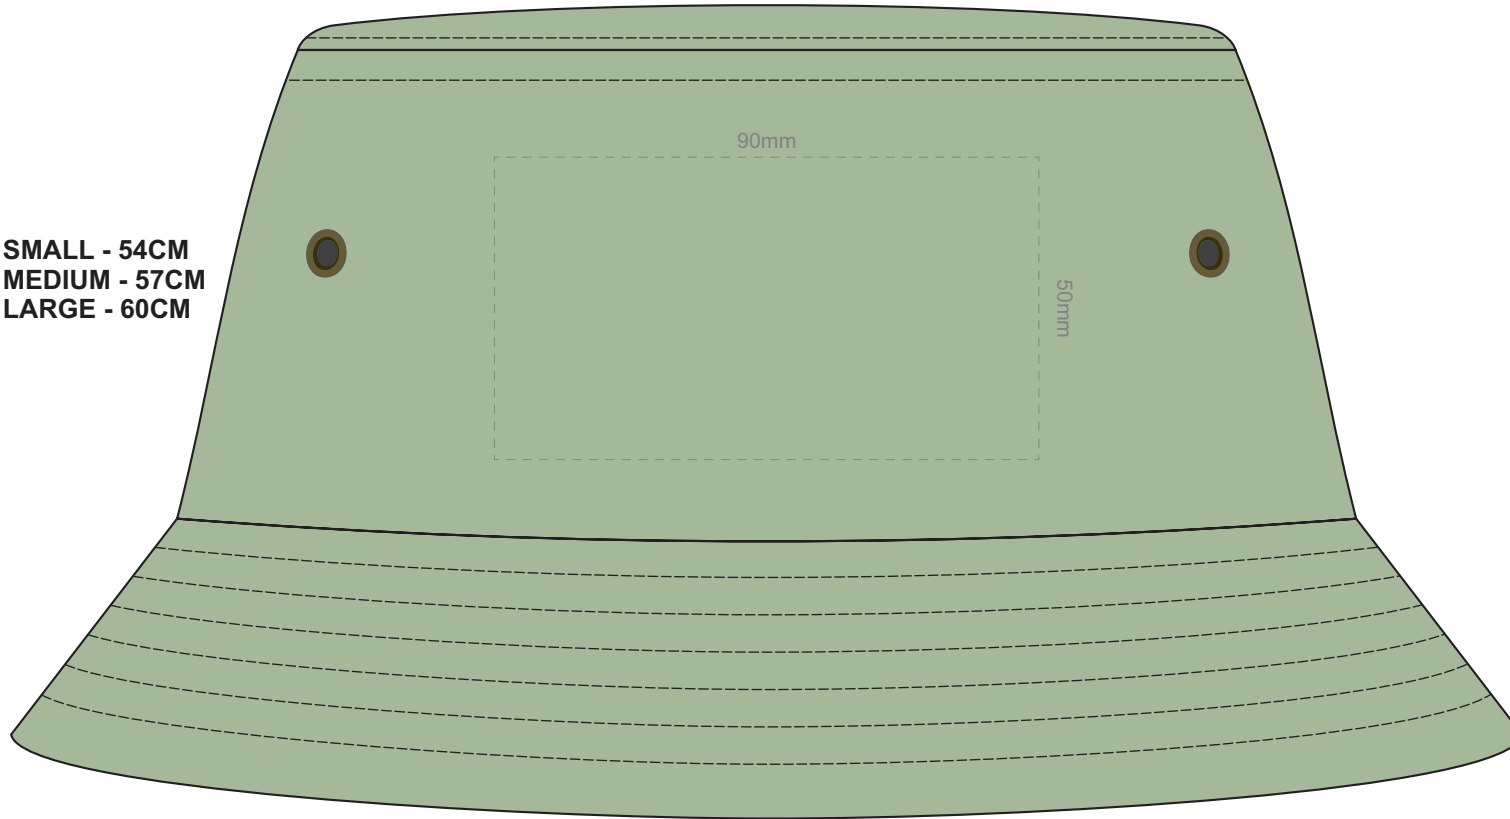

80% of Actual Size
Screen Print
Colourflex Transfer
(front & back print available)

SMALL - 54CM
MEDIUM - 57CM
LARGE - 60CM

- Ecrú
- Beige
- Taupe
- Grey
- White
- Yellow
- Mustard
- Orange
- Rust
- Brown
- Coral
- Pink
- Fuchsia
- Berry
- Red
- Burgundy
- Mint
- Sage
- Bright Green
- Kiwi
- Dark Green
- Khaki
- Teal
- Light Blue
- Pastel Blue
- Slate Blue
- Royal Blue
- Navy
- Mauve
- Purple
- Charcoal
- Carbon
- Black

80% of Actual Size
Embroidery
(front & back print available)

SMALL - 54CM
MEDIUM - 57CM
LARGE - 60CM

- Ecrú
- Beige
- Taupe
- Grey
- White
- Yellow
- Mustard
- Orange
- Rust
- Brown
- Coral
- Pink
- Fuchsia
- Berry
- Red
- Burgundy
- Mint
- Sage
- Bright Green
- Kiwi
- Dark Green
- Khaki
- Teal
- Light Blue
- Pastel Blue
- Slate Blue
- Royal Blue
- Navy
- Mauve
- Purple
- Charcoal
- Carbon
- Black