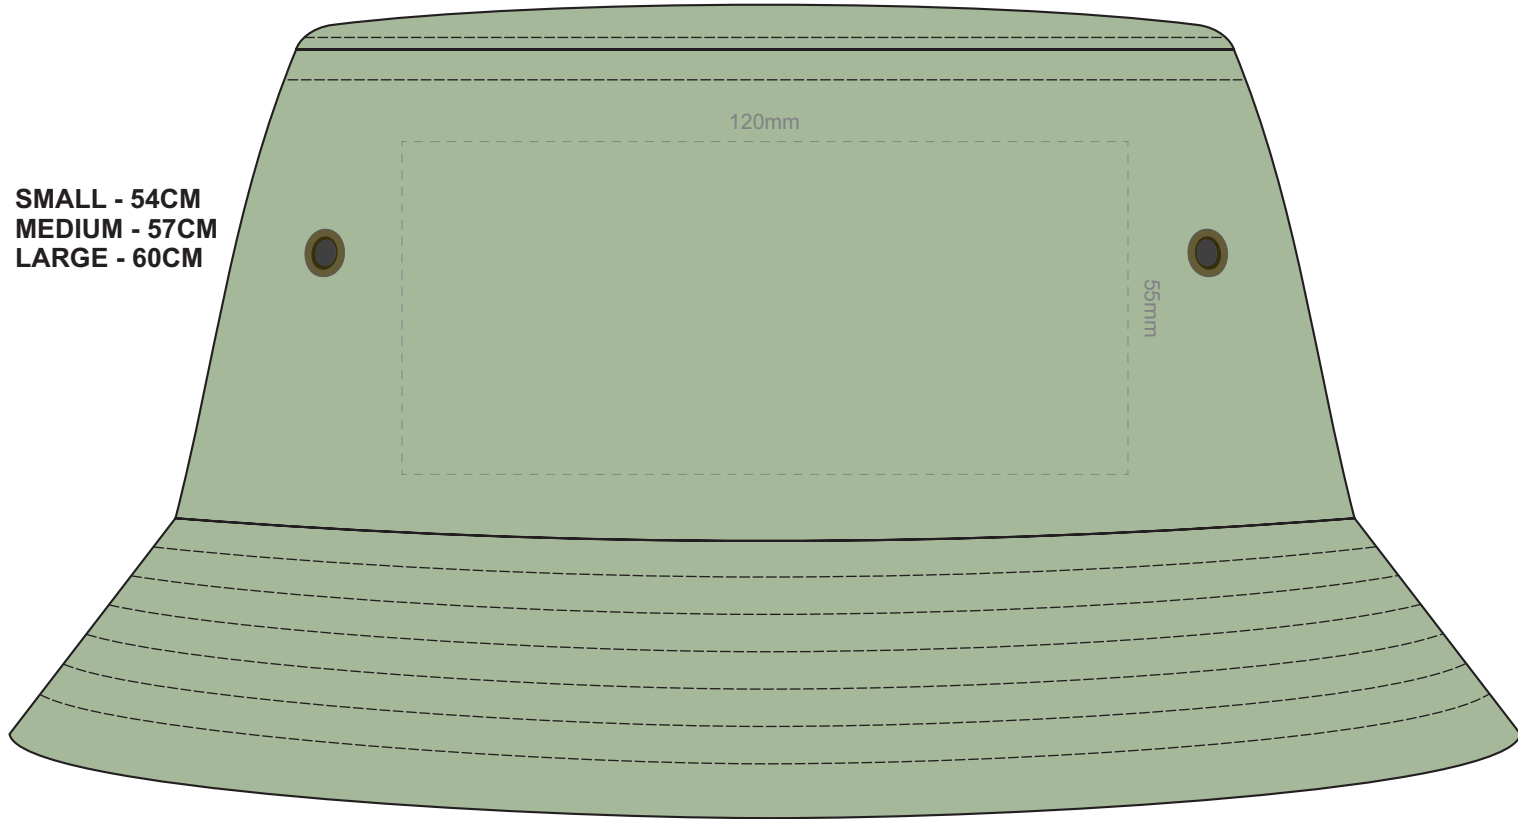

80% of Actual Size
Screen Print
Colourflex Transfer
(front & back print available)

SMALL - 54CM
MEDIUM - 57CM
LARGE - 60CM

- Ecrú
- Beige
- Taupe
- Grey
- White
- Yellow
- Mustard
- Orange
- Rust
- Brown
- Coral
- Pink
- Fuchsia
- Berry
- Red
- Burgundy
- Mint
- Sage
- Bright Green
- Kiwi
- Dark Green
- Khaki
- Teal
- Light Blue
- Pastel Blue
- Slate Blue
- Royal Blue
- Navy
- Mauve
- Purple
- Charcoal
- Carbon
- Black

80% of Actual Size
Embroidery
(front & back print available)

SMALL - 54CM
MEDIUM - 57CM
LARGE - 60CM

- Ecrú
- Beige
- Taupe
- Grey
- White
- Yellow
- Mustard
- Orange
- Rust
- Brown
- Coral
- Pink
- Fuchsia
- Berry
- Red
- Burgundy
- Mint
- Sage
- Bright Green
- Kiwi
- Dark Green
- Khaki
- Teal
- Light Blue
- Pastel Blue
- Slate Blue
- Royal Blue
- Navy
- Mauve
- Purple
- Charcoal
- Carbon
- Black