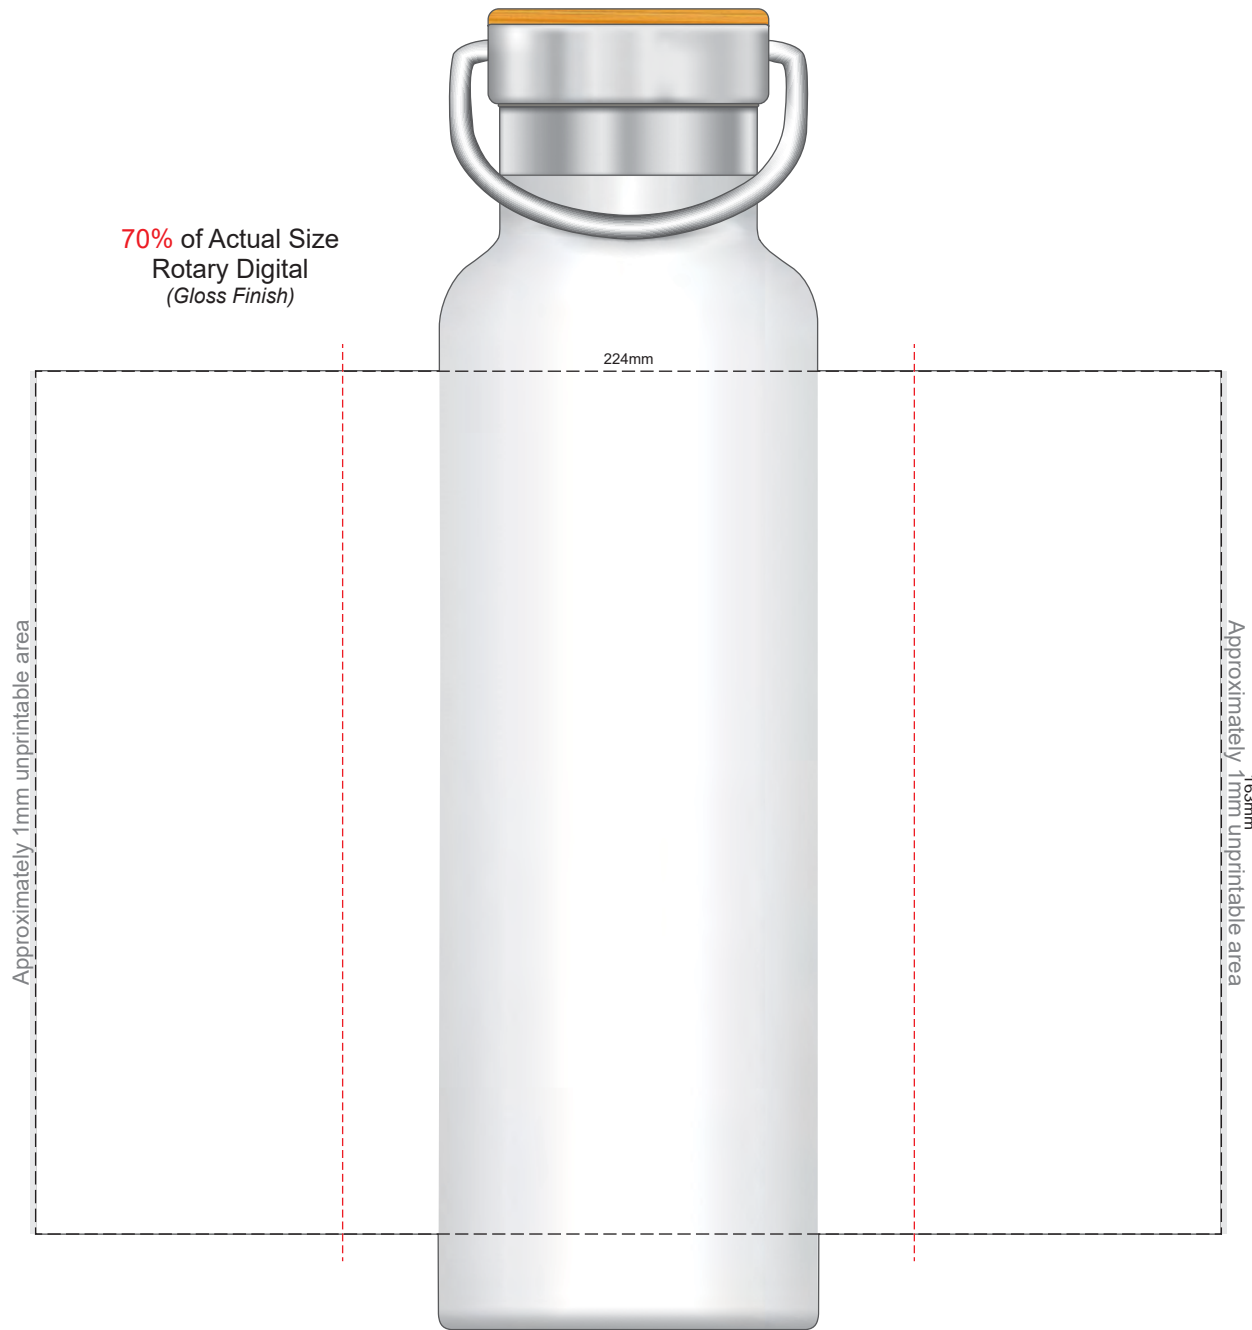

Red Line = Exact opposites of the product
(centre artwork to the red line)

Ecru
Grey
Yellow
Mustard
Orange
Rust
Pale Pink
Pink
Red
Burgundy
Sage
Olive
Bright Green
Dark Green
Teal
Light Blue
Pale Blue
Petrol Blue
Royal Blue
Navy
Mauve
Purple
Black

 Engraves to a Natural Etch

Wooden Lid

100% of Actual Size
Laser Engraving

Ecu
Grey
Yellow
Mustard
Orange
Rust
Pale Pink
Pink
Red
Burgundy
Sage
Olive
Bright Green
Dark Green
Teal
Light Blue
Pale Blue
Petrol Blue
Royal Blue
Navy
Mauve
Purple

Engraves to a
Shiny Steel Finish

70% of Actual Size
Rotary Digital
(Gloss Finish)

Red Line = Exact opposites of the product
(centre artwork to the red line)

Ecru
Grey
Yellow
Mustard
Orange
Rust
Pale Pink
Pink
Red
Burgundy
Sage
Olive
Bright Green
Dark Green
Teal
Light Blue
Pale Blue
Petrol Blue
Royal Blue
Navy
Mauve
Purple

100% of Actual Size
Pad Print (one colour)