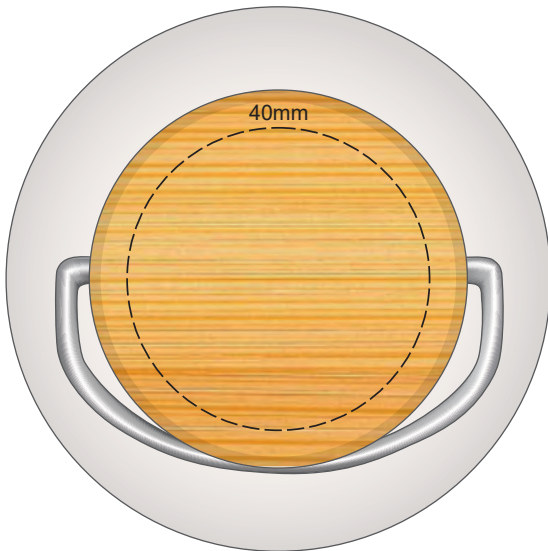

Red Line = Exact opposites of the product
(centre artwork to the red line)

Ecru
Grey
Yellow
Mustard
Orange
Rust
Pale Pink
Pink
Red
Burgundy
Sage
Olive
Bright Green
Dark Green
Teal
Light Blue
Pale Blue
Petrol Blue
Royal Blue
Navy
Mauve
Purple
Black

100% of Actual Size
Engraving on Stainless Steel Lid

 Silver Engraves to a Natural Etch

Stainless Steel Lid

100% of Actual Size
Engraving on Wooden Lid

This product is a natural material, please allow for variances in grain pattern and engraving colour.

 Engraves to a Natural Etch

Wooden Lid

100% of Actual Size
Laser Engraving

Ecu
Grey
Yellow
Mustard
Orange
Rust
Pale Pink
Pink
Red
Burgundy
Sage
Olive
Bright Green
Dark Green
Teal
Light Blue
Pale Blue
Petrol Blue
Royal Blue
Navy
Mauve
Purple

Engraves to a
Shiny Steel Finish

70% of Actual Size
Rotary Digital
(Gloss Finish)

Red Line = Exact opposites of the product
(centre artwork to the red line)

Ecru
Grey
Yellow
Mustard
Orange
Rust
Pale Pink
Pink
Red
Burgundy
Sage
Olive
Bright Green
Dark Green
Teal
Light Blue
Pale Blue
Petrol Blue
Royal Blue
Navy
Mauve
Purple