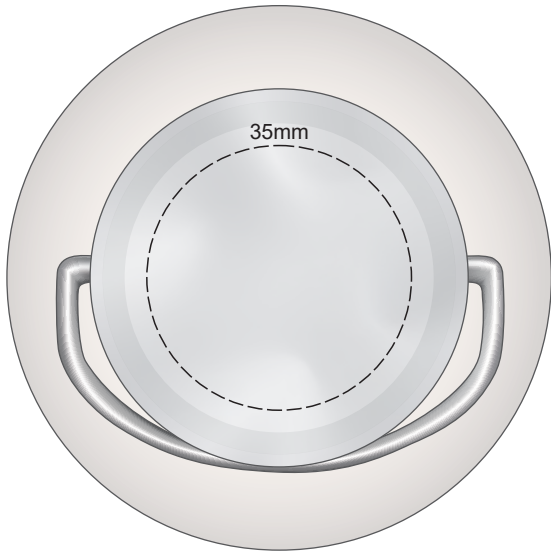

Red Line = Exact opposites of the product
(centre artwork to the red line)

Ecru
Grey
Yellow
Mustard
Orange
Rust
Pale Pink
Pink
Red
Burgundy
Sage
Olive
Bright Green
Dark Green
Teal
Light Blue
Pale Blue
Petrol Blue
Royal Blue
Navy
Mauve
Purple
Black

100% of Actual Size
Engraving on Stainless Steel Lid

 Silver Engraves to a Natural Etch

Stainless Steel Lid

100% of Actual Size
Engraving on Wooden Lid

This product is a natural material, please allow for variances in grain pattern and engraving colour.

Engraves to a
Shiny Steel Finish

70% of Actual Size
Rotary Digital
(Gloss Finish)

Red Line = Exact opposites of the product
(centre artwork to the red line)

Ecru
Grey
Yellow
Mustard
Orange
Rust
Pale Pink
Pink
Red
Burgundy
Sage
Olive
Bright Green
Dark Green
Teal
Light Blue
Pale Blue
Petrol Blue
Royal Blue
Navy
Mauve
Purple

100% of Actual Size
Pad Print (one colour)