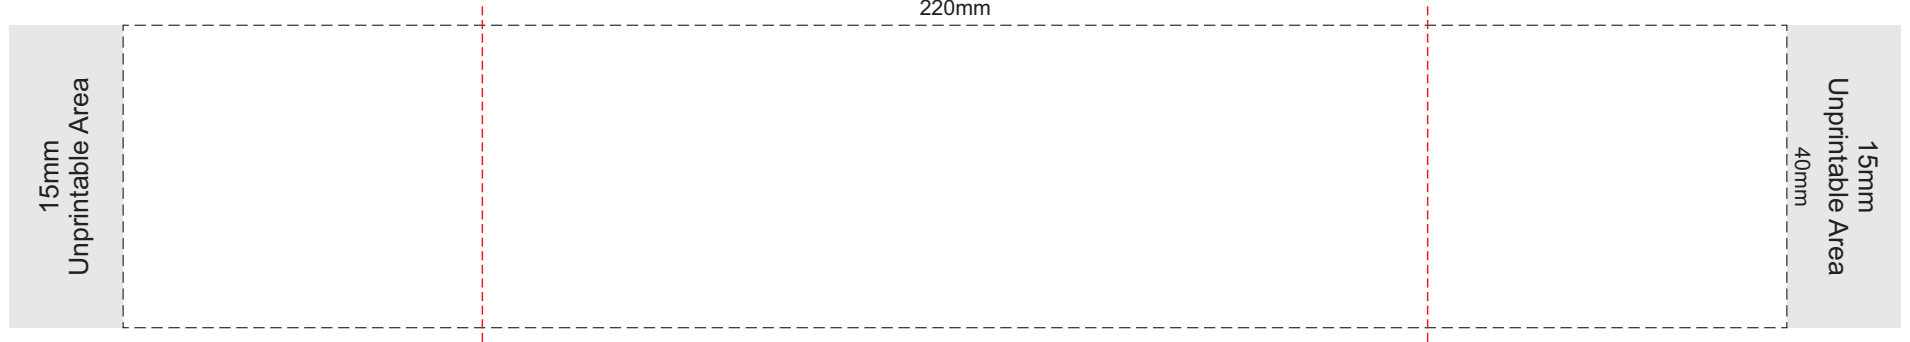

100% of Actual Size  
Pad Print

SIDE 1

SIDE 2

100% of Actual Size  
Silicone Digital Print

SIDE 1

SIDE 2

100% of Actual Size  
Debossed

SIDE 1

SIDE 2

100% of Actual Size  
Screen Print (one colour)

100% of Actual Size  
Screen Print (one colour)  
Double sided template Front & Back

Red Line = Exact opposites of the product  
(centre artwork to the red line)