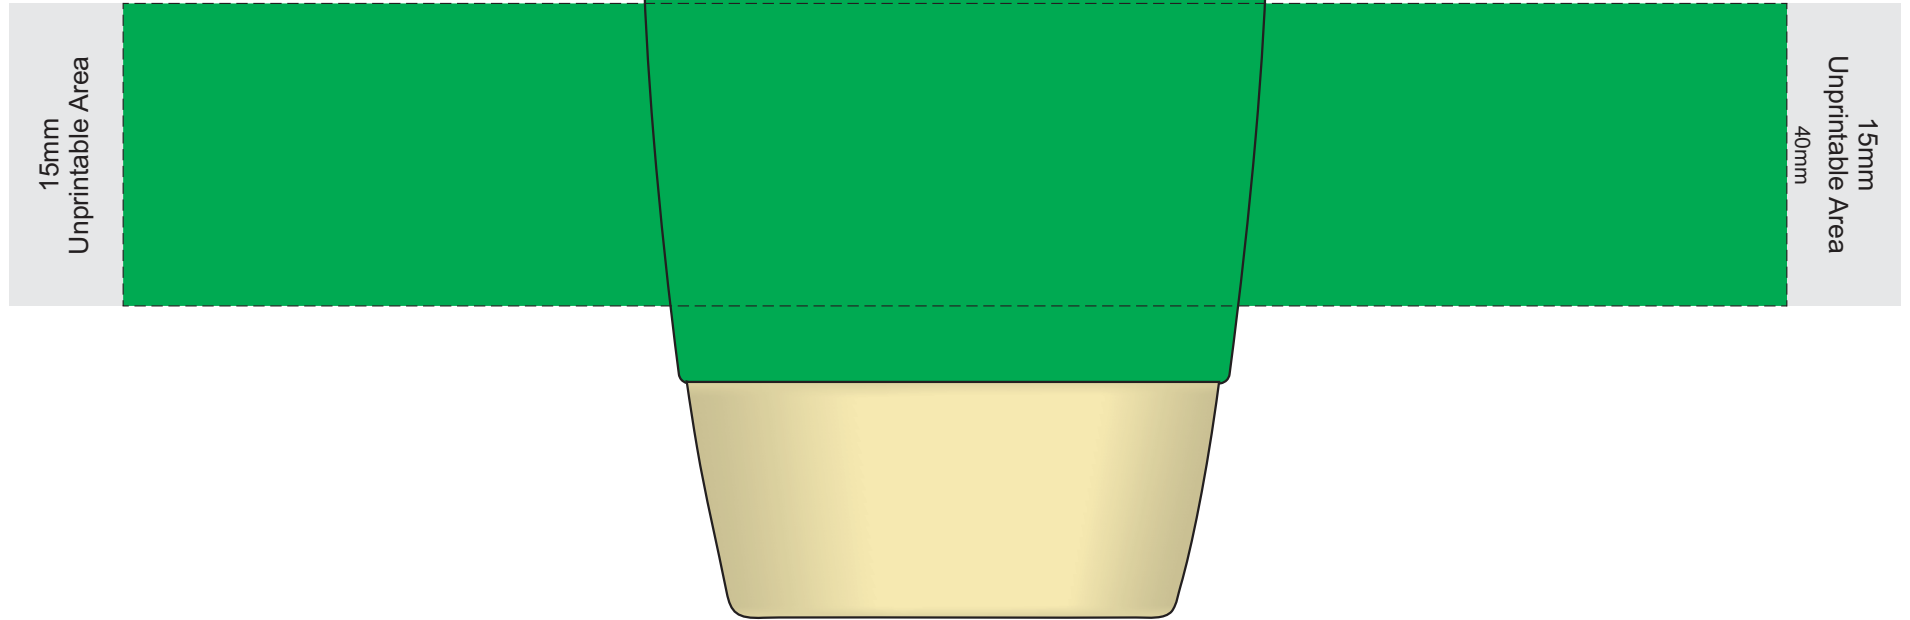

100% of Actual Size  
Pad Print

SIDE 1

SIDE 2

100% of Actual Size  
Silicone Digital Print

SIDE 1

SIDE 2

100% of Actual Size  
Debossed

SIDE 1

SIDE 2

100% of Actual Size  
Screen Print (one colour)

100% of Actual Size  
Screen Print (one colour)  
Double sided template Front & Back

Red Line = Exact opposites of the product  
(centre artwork to the red line)