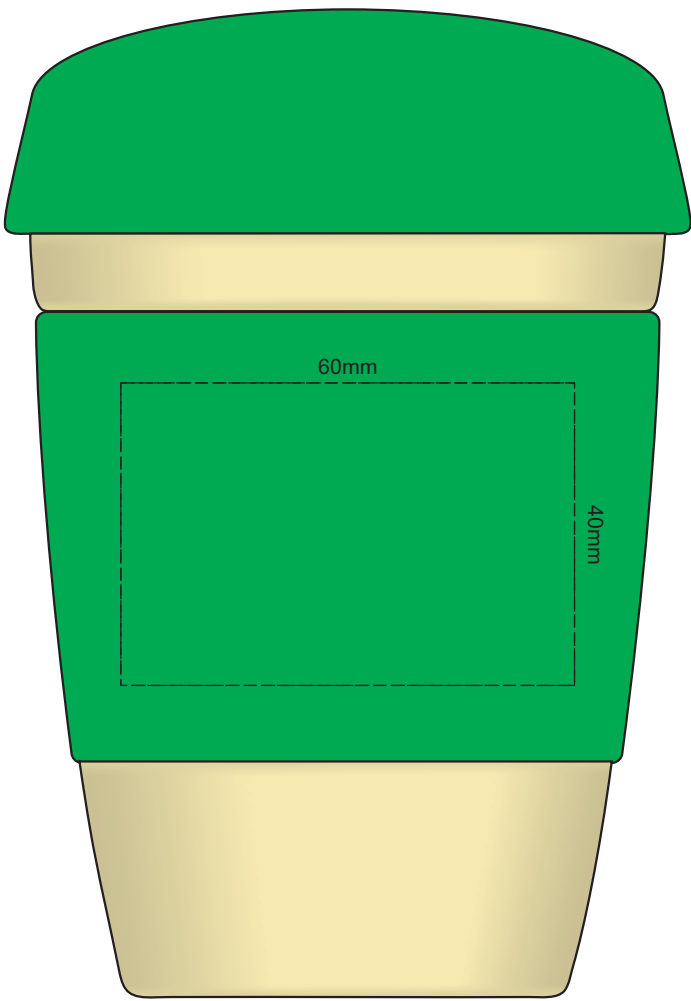

100% of Actual Size  
Pad Print

SIDE 1

SIDE 2

100% of Actual Size  
Silicone Digital Print

SIDE 1

SIDE 2

100% of Actual Size  
Debossed

SIDE 1

SIDE 2

100% of Actual Size  
Screen Print (one colour)

100% of Actual Size  
Screen Print (one colour)  
Double sided template Front & Back

Red Line = Exact opposites of the product  
(centre artwork to the red line)

100% of Actual Size  
Digital Packaging Print  
FRONT

Artwork will be printed directly onto the product via CMYK printing (no white), colours will not be vibrant due to white ink not being available for this process.