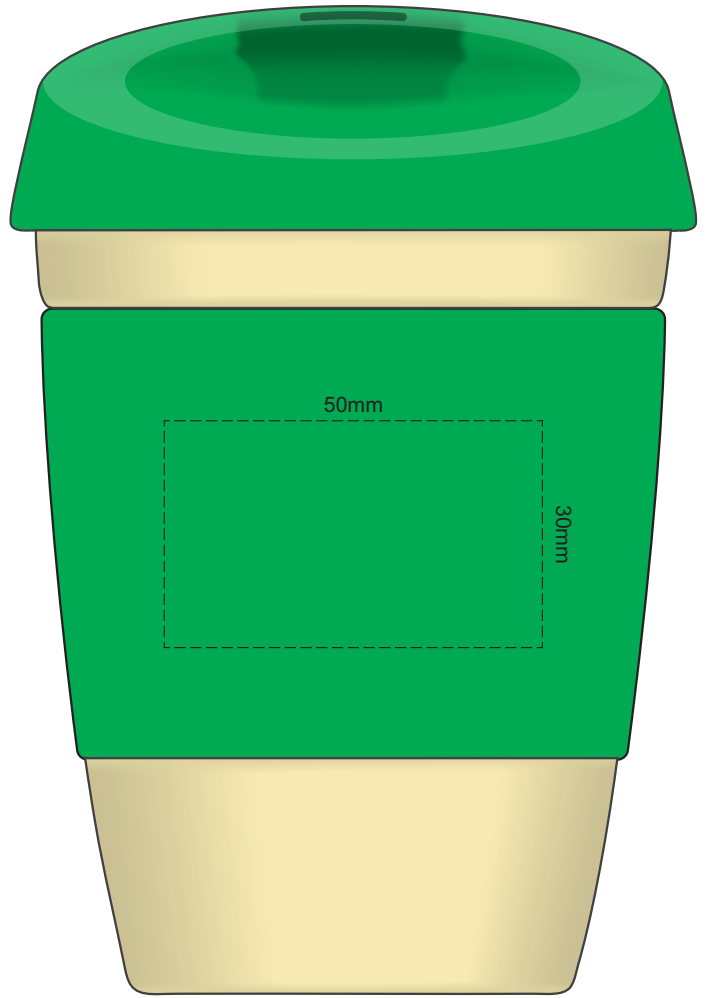

100% of Actual Size  
Pad Print

SIDE 1

SIDE 2

100% of Actual Size  
Silicone Digital Print

SIDE 1

SIDE 2

100% of Actual Size  
Debossed

SIDE 1

SIDE 2

100% of Actual Size  
Screen Print (one colour)

100% of Actual Size  
Screen Print (one colour)  
Double sided template Front & Back

Red Line = Exact opposites of the product  
(centre artwork to the red line)

100% of Actual Size  
Digital Packaging Print  
FRONT

Artwork will be printed directly onto the product via CMYK printing (no white), colours will not be vibrant due to white ink not being available for this process.