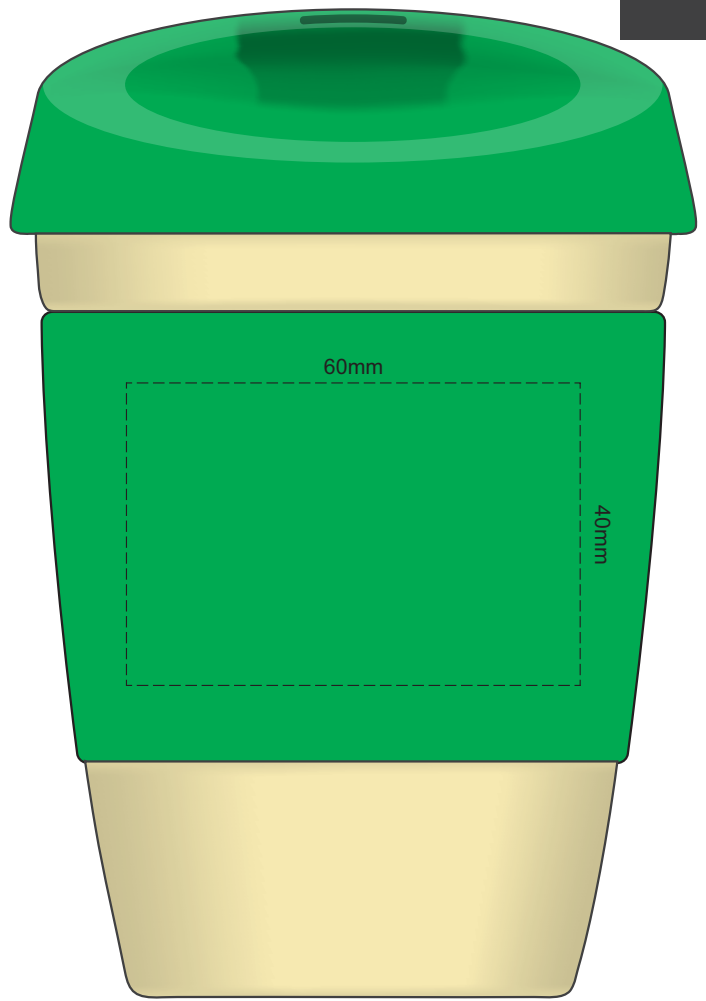

100% of Actual Size  
Pad Print

SIDE 1

SIDE 2

100% of Actual Size  
Silicone Digital Print

SIDE 1

SIDE 2

100% of Actual Size  
Debossed

SIDE 1

SIDE 2

100% of Actual Size  
Screen Print (one colour)

100% of Actual Size  
Screen Print (one colour)  
Double sided template Front & Back

Red Line = Exact opposites of the product  
(centre artwork to the red line)

100% of Actual Size  
Digital Packaging Print  
FRONT

Artwork will be printed directly onto the product via CMYK printing (no white), colours will not be vibrant due to white ink not being available for this process.