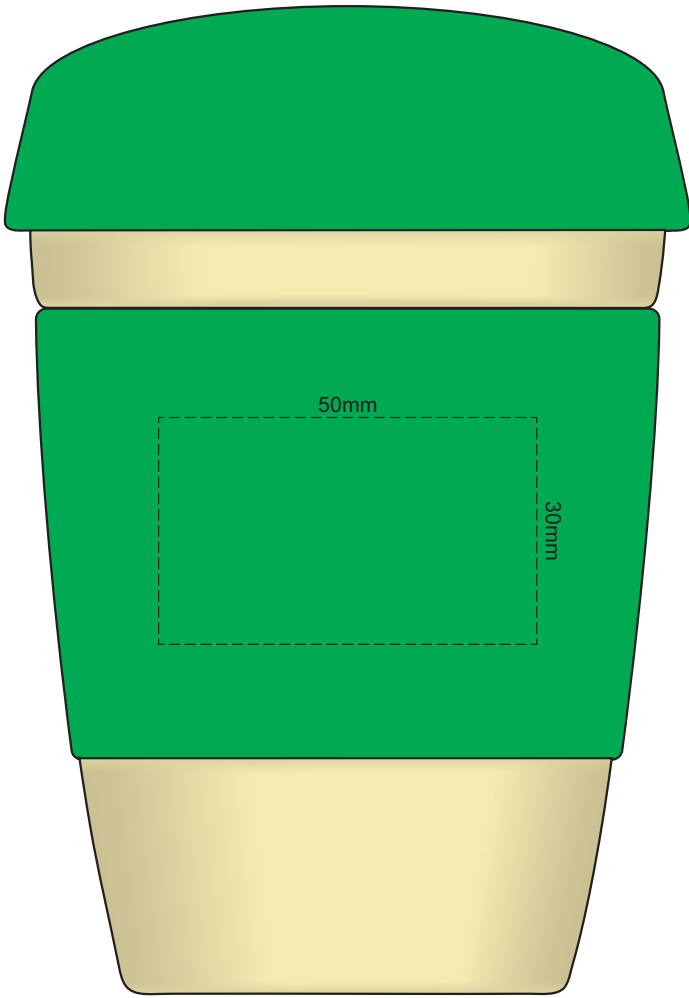

100% of Actual Size  
Pad Print

SIDE 1

SIDE 2

100% of Actual Size  
Silicone Digital Print

SIDE 1

SIDE 2

100% of Actual Size  
Debossed

SIDE 1

SIDE 2

100% of Actual Size  
Screen Print (one colour)

100% of Actual Size  
Screen Print (one colour)  
Double sided template Front & Back

Red Line = Exact opposites of the product  
(centre artwork to the red line)

100% of Actual Size  
Digital Packaging Print  
FRONT

Artwork will be printed directly onto the product via CMYK printing (no white), colours will not be vibrant due to white ink not being available for this process.