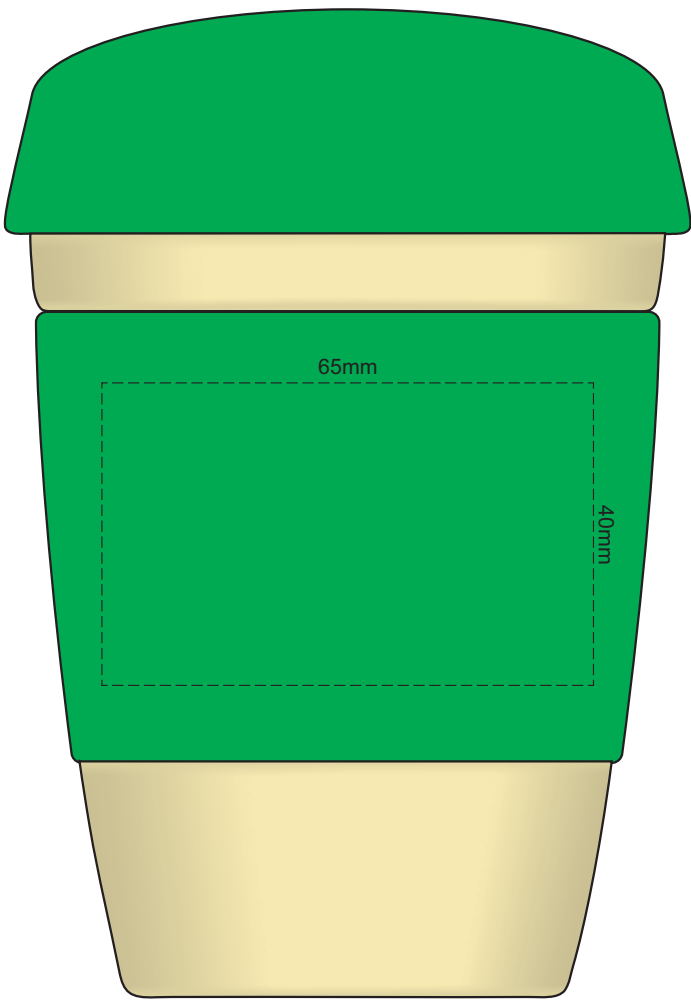

100% of Actual Size  
Pad Print

SIDE 1

SIDE 2

100% of Actual Size  
Silicone Digital Print

SIDE 1

SIDE 2

100% of Actual Size  
Debossed

SIDE 1

SIDE 2

100% of Actual Size  
Screen Print (one colour)

100% of Actual Size  
Screen Print (one colour)  
Double sided template Front & Back

Red Line = Exact opposites of the product  
(centre artwork to the red line)

100% of Actual Size  
Digital Packaging Print  
FRONT

Artwork will be printed directly onto the product via CMYK printing (no white), colours will not be vibrant due to white ink not being available for this process.