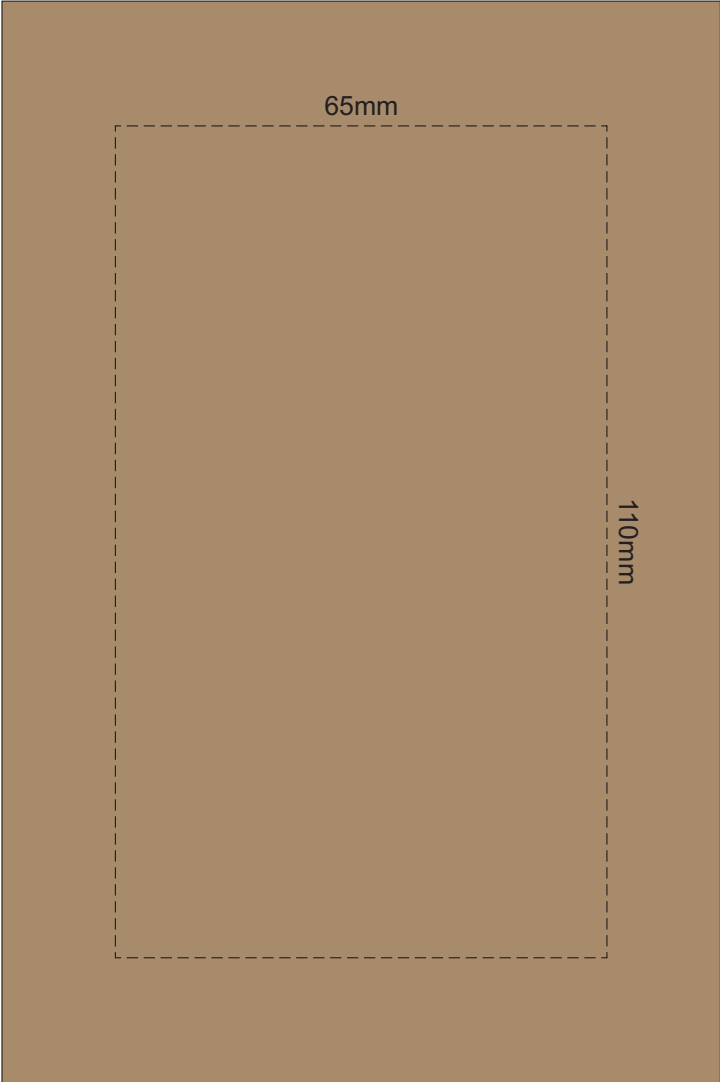

100% of Actual Size
Digital Packaging Print
FRONT

Artwork will be printed directly onto the product via CMYK printing (no white), colours will not be vibrant due to white ink not being available for this process.