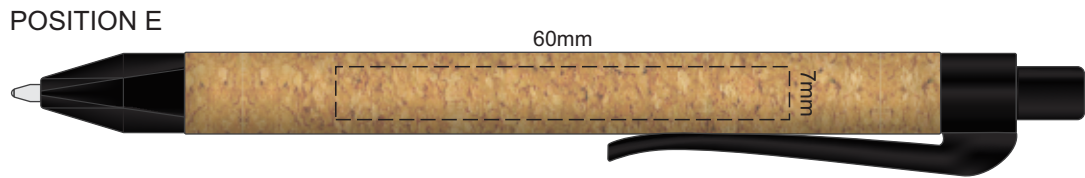

100% of Actual Size
Laser Engraving

Engraves to Natural Finish

100% of Actual Size
Direct Digital

100% of Actual Size
Pad Print (one side only)

100% of Actual Size
Digital Packaging Print
(one side only)

Digital Print is only available for natural option
Artwork will be printed directly onto the product via CMYK printing (no white),
colours will not be vibrant due to white ink not being available for this process.