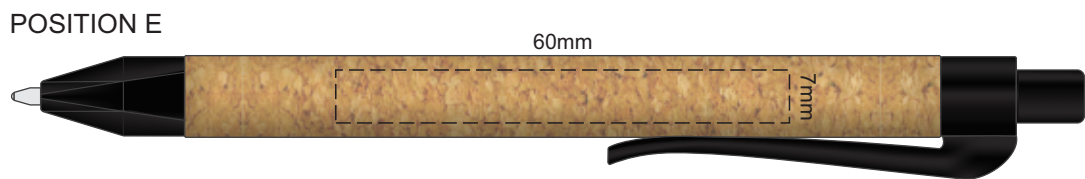

100% of Actual Size
Laser Engraving

Engraves to Natural Finish

100% of Actual Size
Direct Digital

100% of Actual Size
Pad Print (one side only)

100% of Actual Size
Digital Packaging Print
(one side only)

Digital Print is only available for natural option
Artwork will be printed directly onto the product via CMYK printing (no white),
colours will not be vibrant due to white ink not being available for this process.