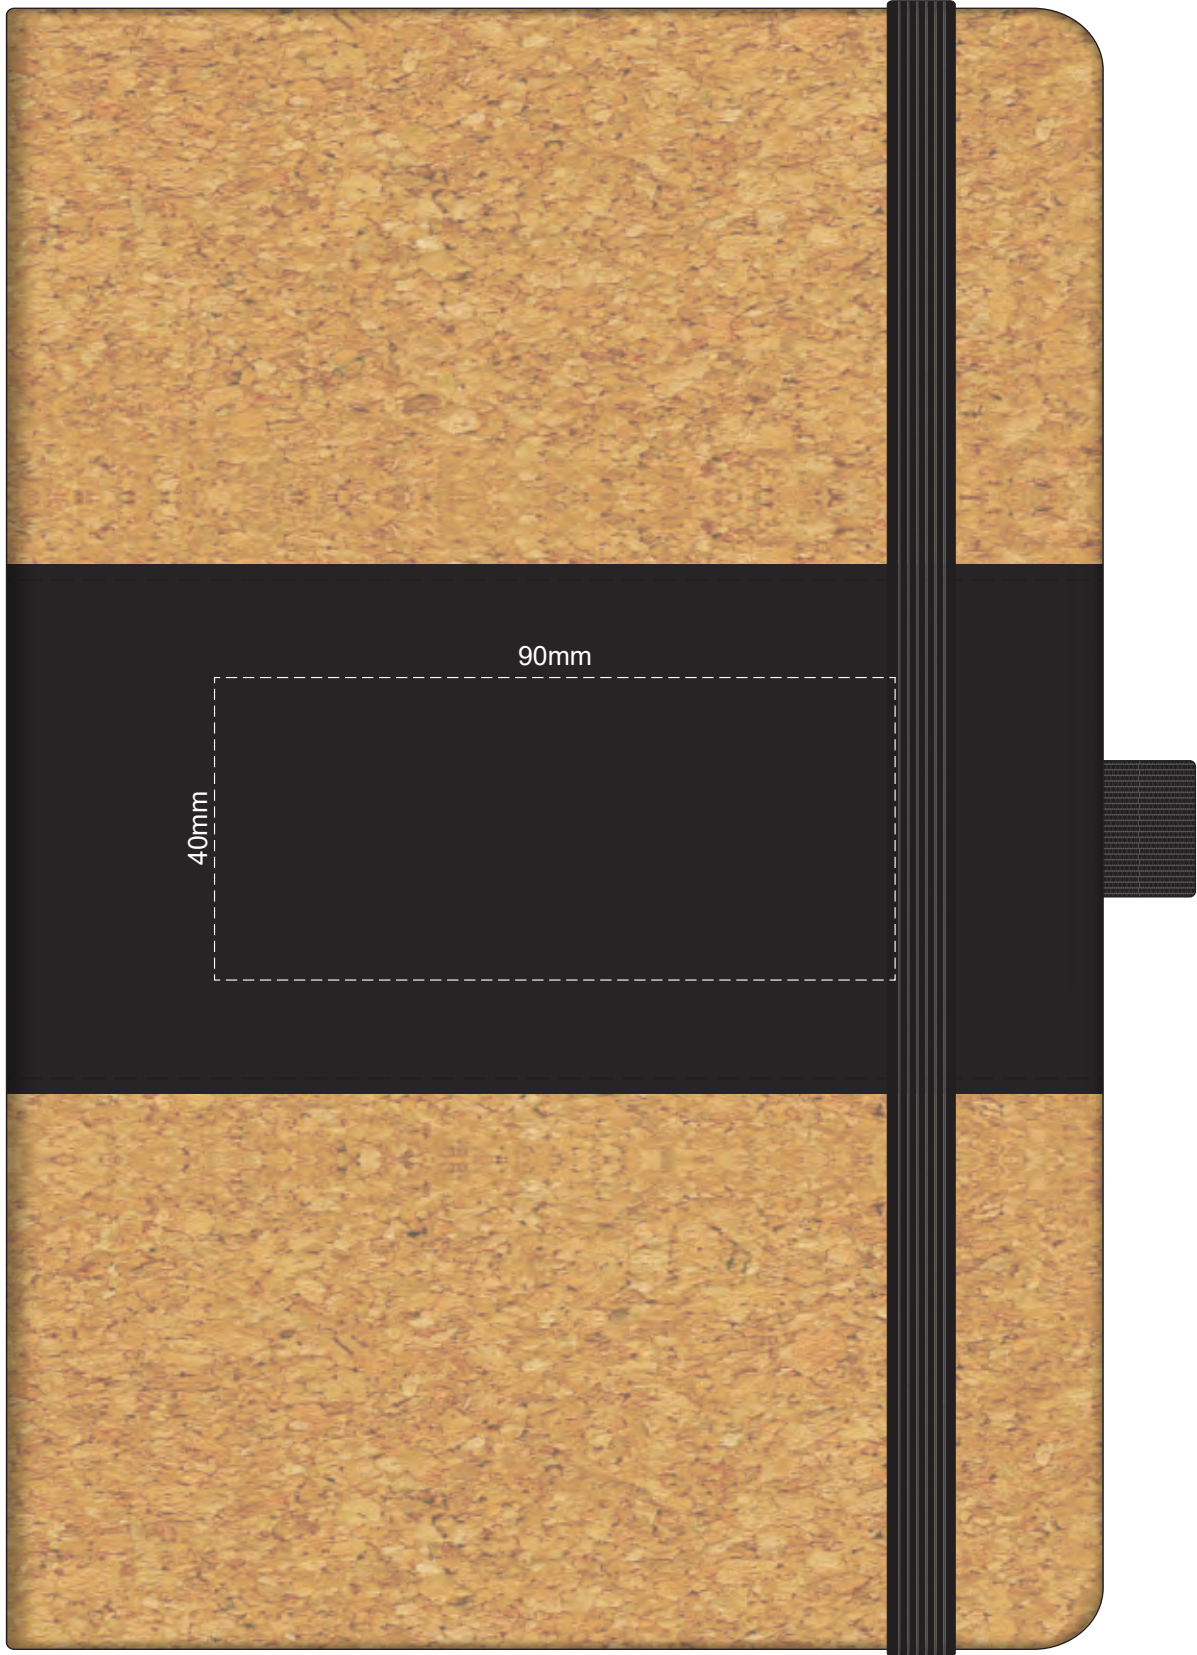

100% of Actual Size
Pad Print

Branding area can be moved anywhere within the red line.

100% of Actual Size
Laser Engraving

Branding area can be moved **anywhere within the red line.**

This product is a natural material,
please allow for small variances in engraving colour.

 Engraved Finish

100% of Actual Size
Direct Digital

100% of Actual Size
Debossing

100mm

50mm

100% of Actual Size
Foil Printing Front Cover
FRONT ONLY

Please note: Print area 70mm x 50mm is **moveable within the red dotted area**, the print area cannot be rotated.

-  Copper Foil Print Colour
-  Silver Foil Print Colour
-  Gold Foil Print Colour