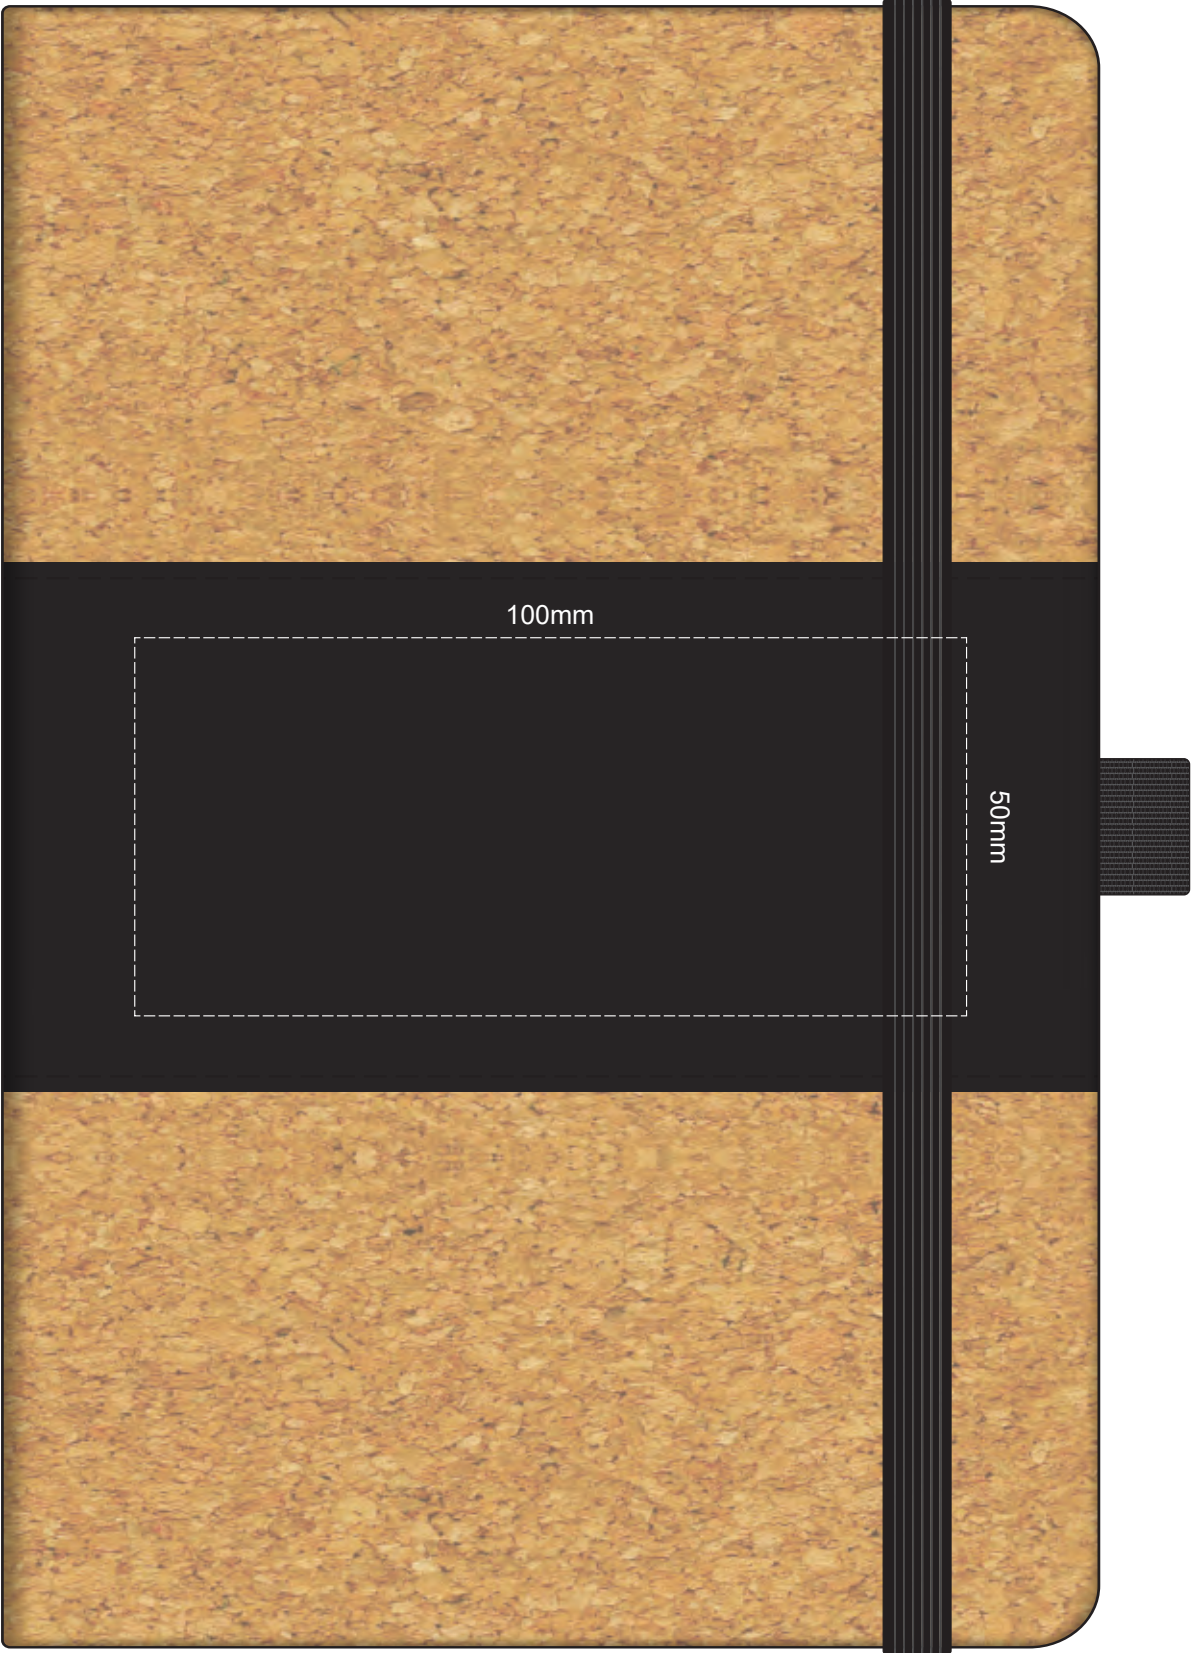

100% of Actual Size
Pad Print

Branding area can be moved anywhere within the red line.

100% of Actual Size
Laser Engraving

Branding area can be moved **anywhere within the red line.**

This product is a natural material,
please allow for small variances in engraving colour.

 Engraved Finish

100% of Actual Size
Direct Digital

100% of Actual Size
Debossing

100mm

50mm

100% of Actual Size
Foil Printing Front Cover
FRONT ONLY

Please note: Print area 70mm x 50mm is **moveable within the red dotted area**, the print area cannot be rotated.

-  Copper Foil Print Colour
-  Silver Foil Print Colour
-  Gold Foil Print Colour