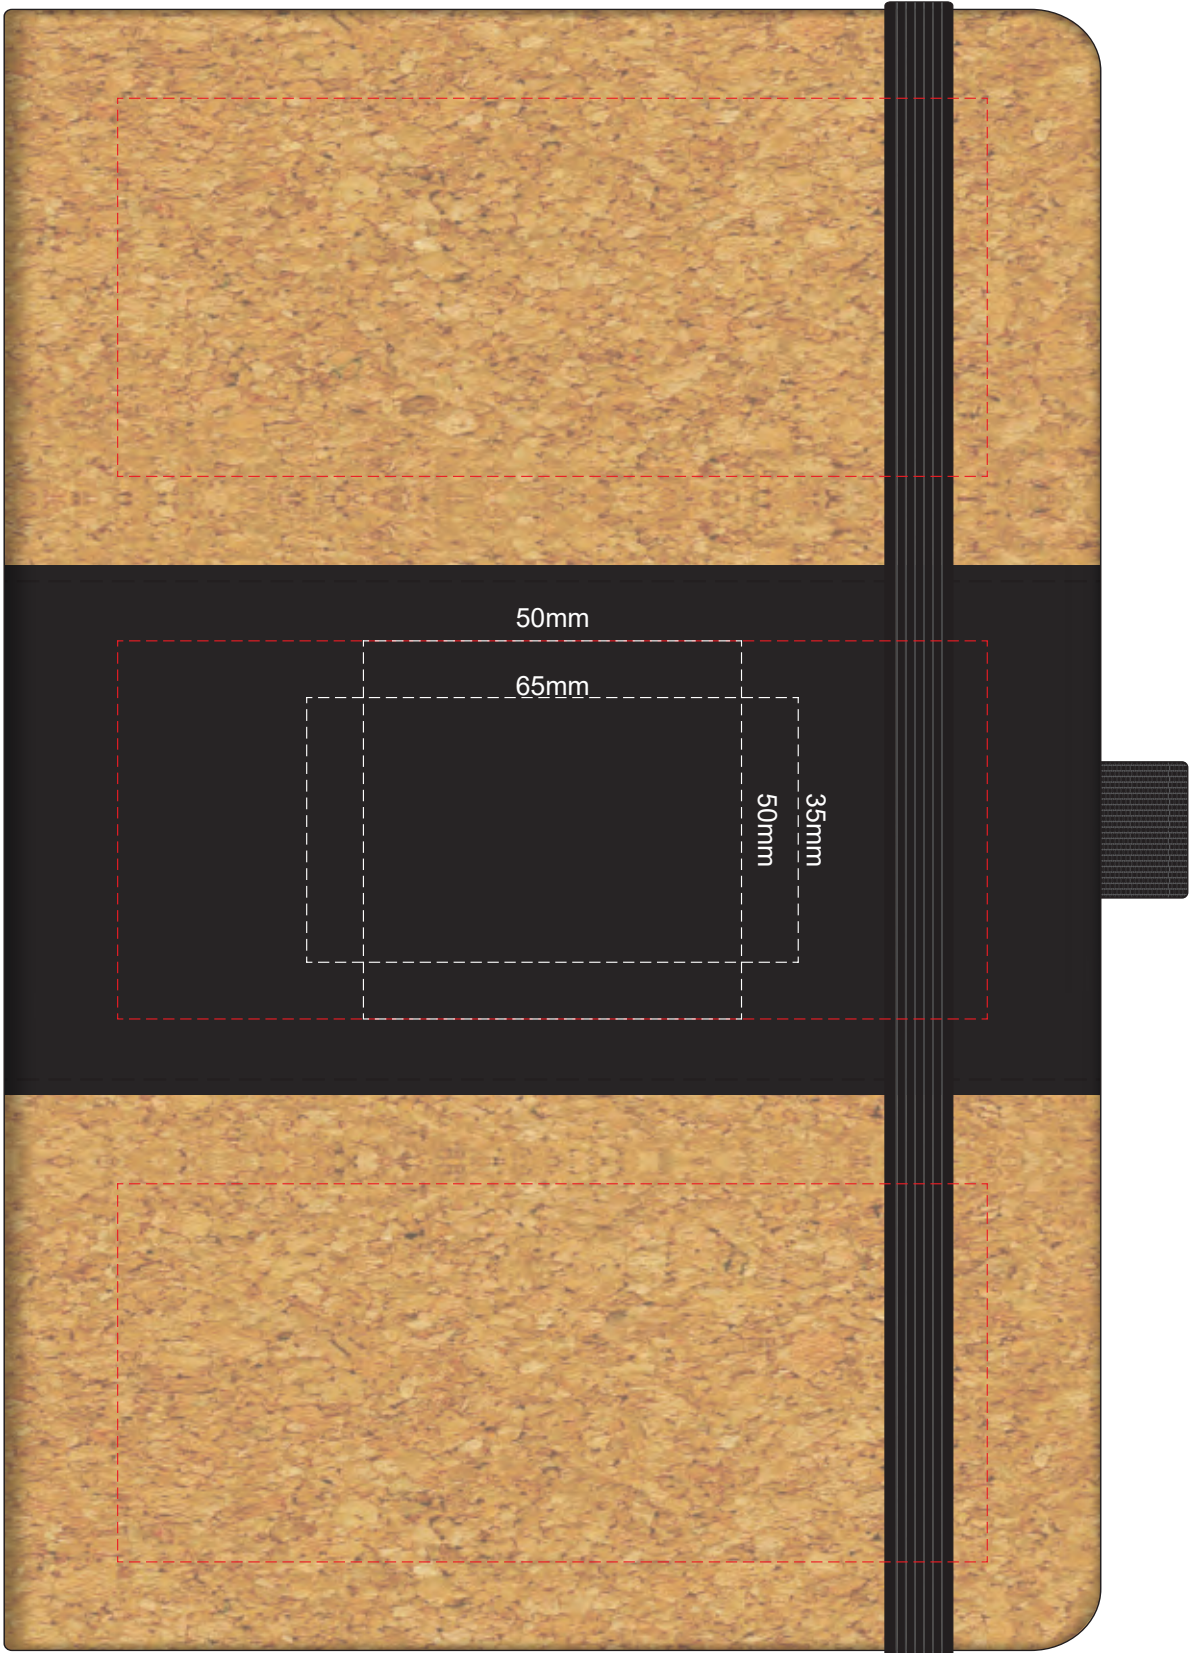

100% of Actual Size
Pad Print

Branding area can be moved anywhere within the red line.

100% of Actual Size
Laser Engraving

Branding area can be moved **anywhere within the red line.**

This product is a natural material,
please allow for small variances in engraving colour.

 Engraved Finish

100% of Actual Size
Direct Digital

100% of Actual Size
Debossing

100mm

50mm

100% of Actual Size
Foil Printing Front Cover
FRONT ONLY

Please note: Print area 70mm x 50mm is **moveable within the red dotted area**, the print area cannot be rotated.

-  Copper Foil Print Colour
-  Silver Foil Print Colour
-  Gold Foil Print Colour