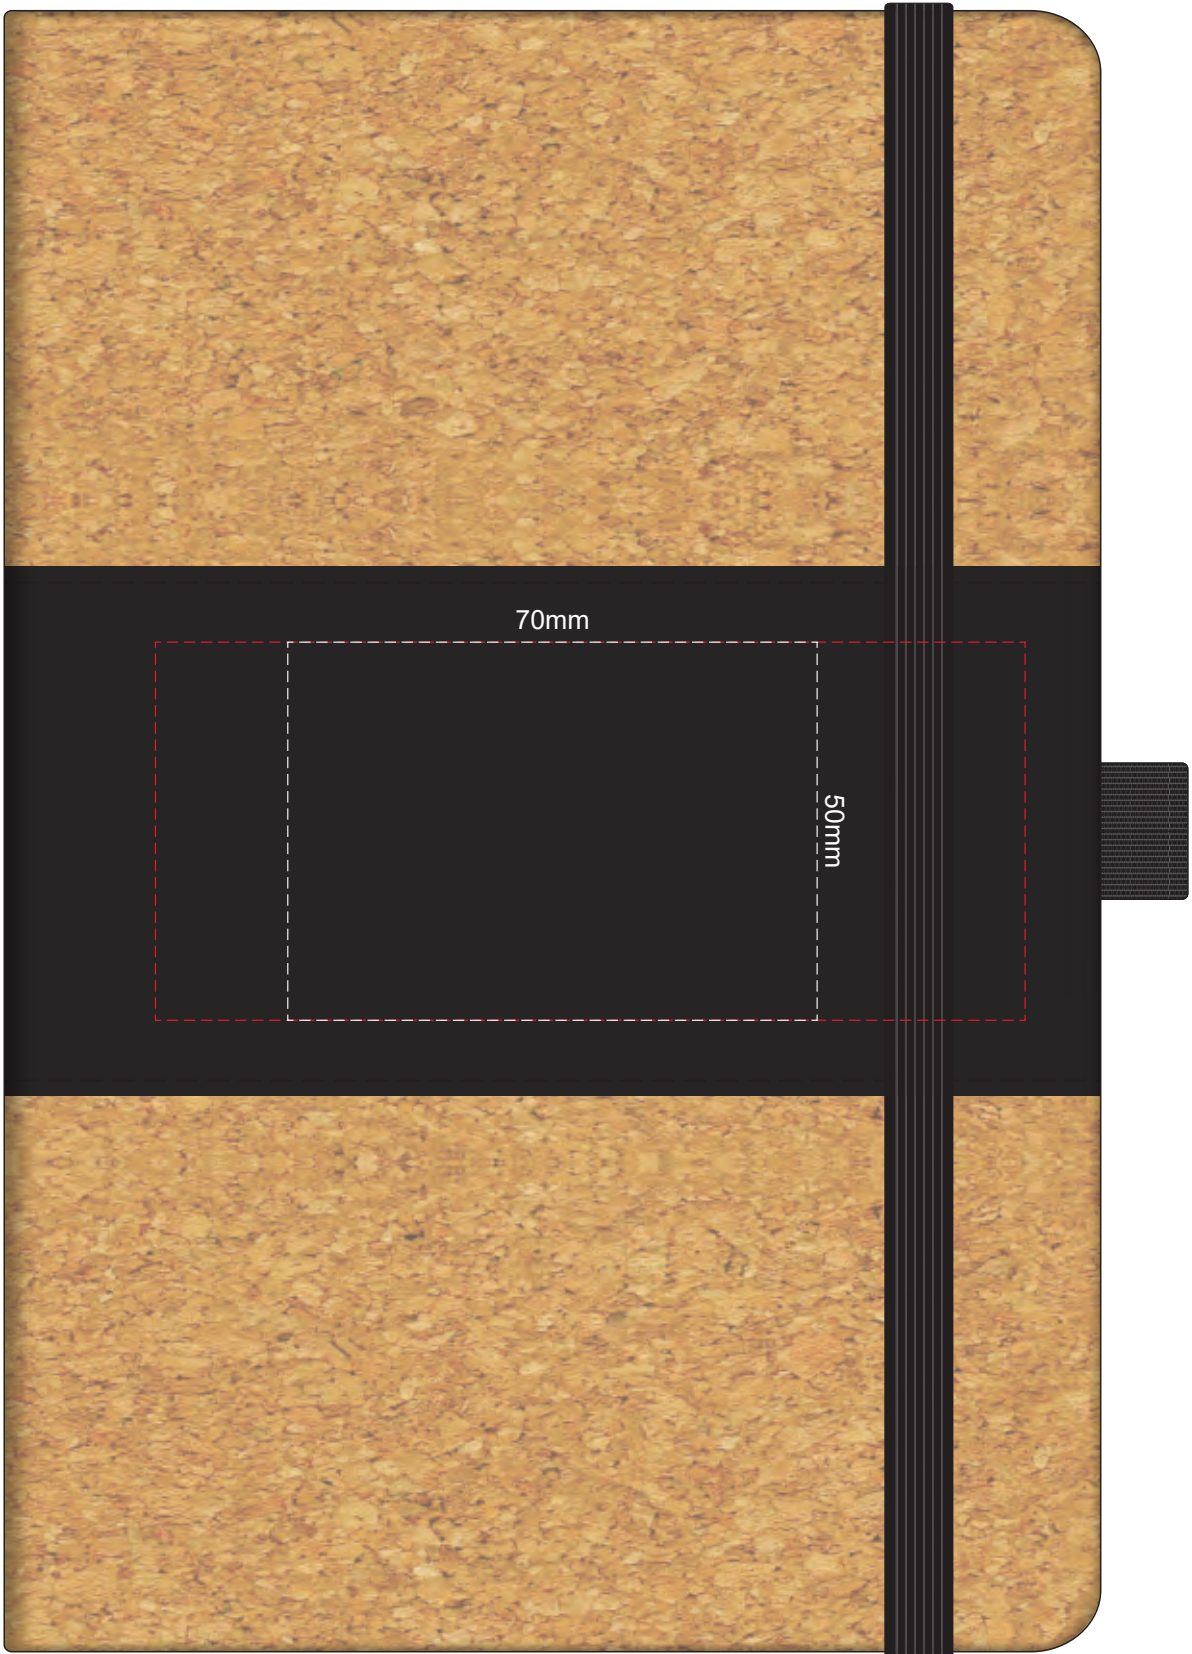

100% of Actual Size
Pad Print

Branding area can be moved anywhere within the red line.

100% of Actual Size
Laser Engraving

Branding area can be moved **anywhere within the red line.**

This product is a natural material,
please allow for small variances in engraving colour.

 Engraved Finish

100% of Actual Size
Direct Digital

100% of Actual Size
Debossing

100mm

50mm

100% of Actual Size
Foil Printing Front Cover
FRONT ONLY

Please note: Print area 70mm x 50mm is **moveable within the red dotted area**, the print area cannot be rotated.

-  Copper Foil Print Colour
-  Silver Foil Print Colour
-  Gold Foil Print Colour