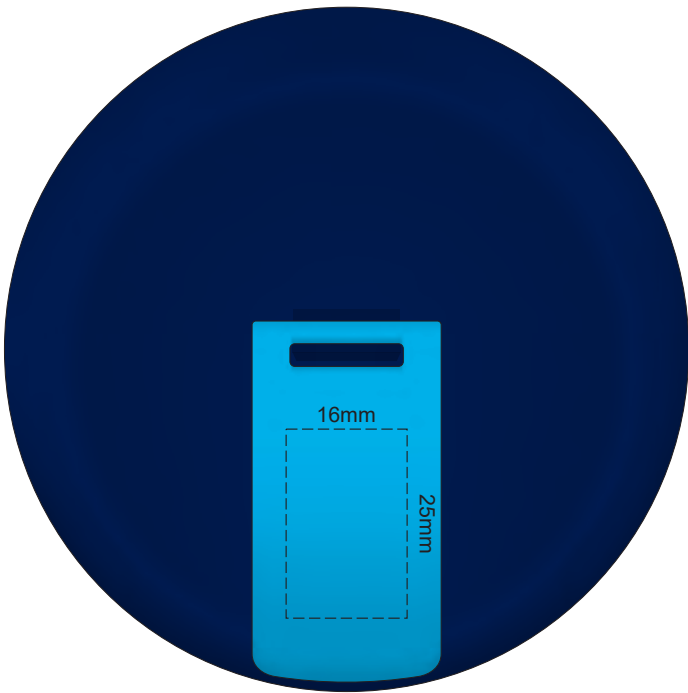

Flip Colour	Lid Colour	Band Colour
Grey	Grey	Grey
White	White	White
Yellow	Yellow	Yellow
Orange	Orange	Orange
Pink	Pink	Pink
Red	Red	Red
Light Green	Light Green	Light Green
Green	Green	Green
Cyan	Cyan	Cyan
Blue	Blue	Blue
Dark Blue	Dark Blue	Dark Blue
Purple	Purple	Purple
Dark Grey	Dark Grey	Dark Grey

100% of Actual Size  
Pad Print

100% of Actual Size  
Pad Print

SIDE 1

SIDE 2

Flip Colour	Lid Colour	Band Colour
Grey	Grey	Grey
White	White	White
Yellow	Yellow	Yellow
Orange	Orange	Orange
Pink	Pink	Pink
Red	Red	Red
Light Green	Light Green	Light Green
Green	Green	Green
Cyan	Cyan	Cyan
Blue	Blue	Blue
Dark Blue	Dark Blue	Dark Blue
Purple	Purple	Purple
Dark Grey	Dark Grey	Dark Grey

100% of Actual Size  
Screen Print (one colour)

100% of Actual Size  
Screen Print (one colour)  
Double Sided Template Front & Back

Red Line = Exact opposites of the product  
(centre artwork to the red line)

Flip Colour	Lid Colour	Band Colour
Grey	Grey	Grey
White	White	White
Yellow	Yellow	Yellow
Orange	Orange	Orange
Pink	Pink	Pink
Red	Red	Red
Light Green	Light Green	Light Green
Green	Green	Green
Teal	Teal	Teal
Blue	Blue	Blue
Dark Blue	Dark Blue	Dark Blue
Dark Purple	Dark Purple	Dark Purple
Black	Black	Black