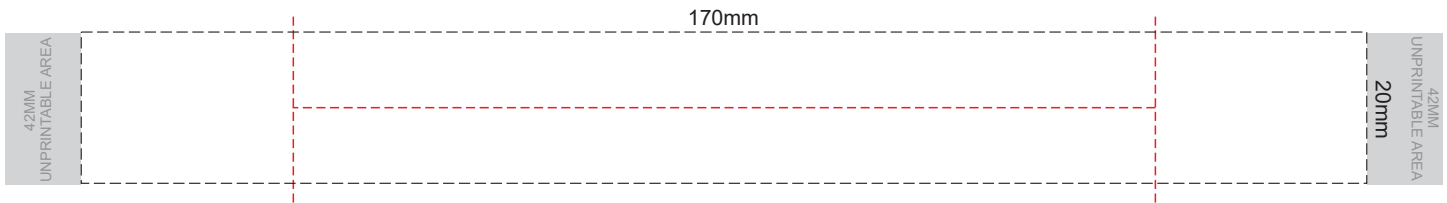

100% of Actual Size  
Pad Print

100% of Actual Size  
Pad Print

SIDE 1

SIDE 2

Flip Colour	Lid Colour	Band Colour
Grey	Grey	Grey
White	White	White
Yellow	Yellow	Yellow
Orange	Orange	Orange
Pink	Pink	Pink
Red	Red	Red
Light Green	Light Green	Light Green
Green	Green	Green
Cyan	Cyan	Cyan
Blue	Blue	Blue
Dark Blue	Dark Blue	Dark Blue
Purple	Purple	Purple
Dark Grey	Dark Grey	Dark Grey

100% of Actual Size  
Screen Print (one colour)

100% of Actual Size  
Screen Print (one colour)  
Double Sided Template Front & Back

Red Line = Exact opposites of the product  
(centre artwork to the red line)