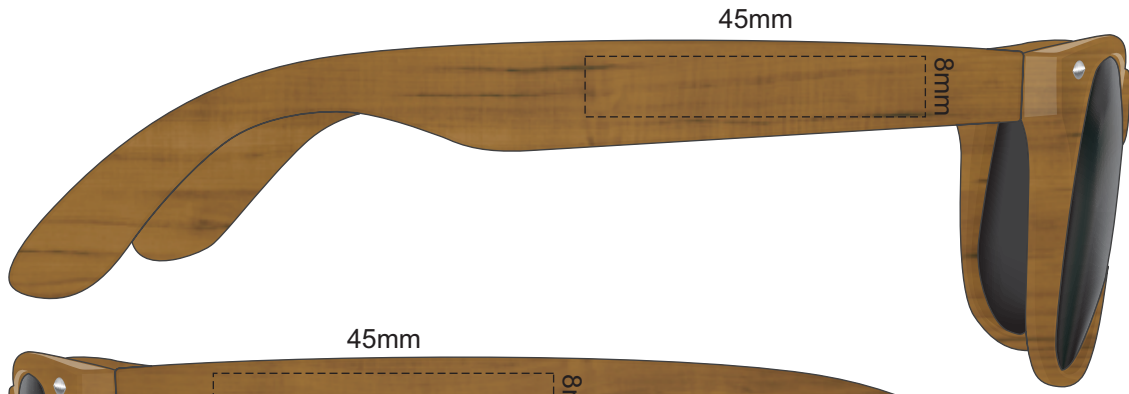

100% of Actual Size  
Pad Print

100% of Actual Size  
Screen Print (one colour)  
Colourflex Transfer