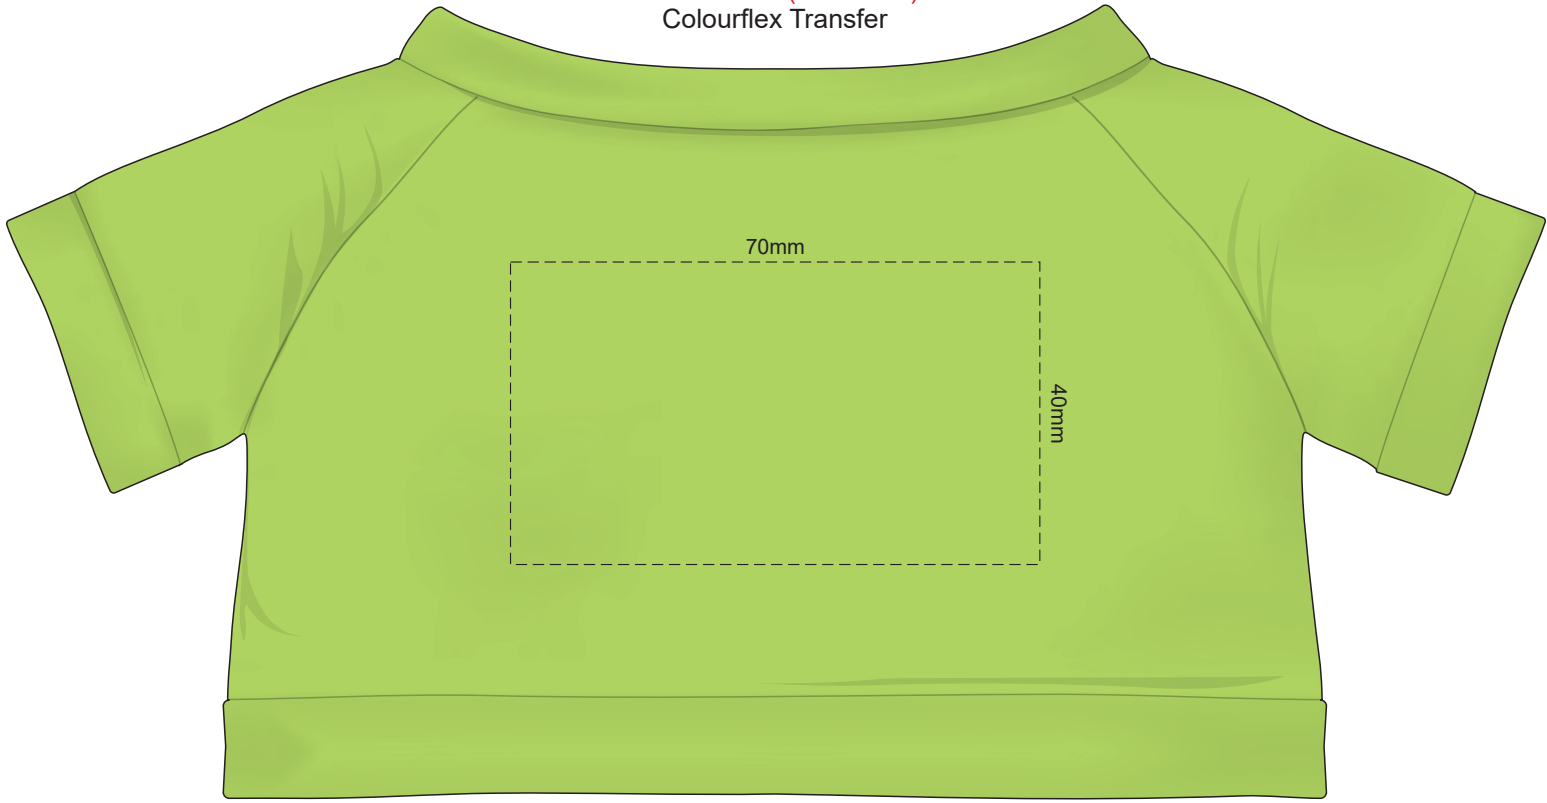

100% of Actual Size
Screen Print (3 col max)
Colourflex Transfer

FRONT

BACK