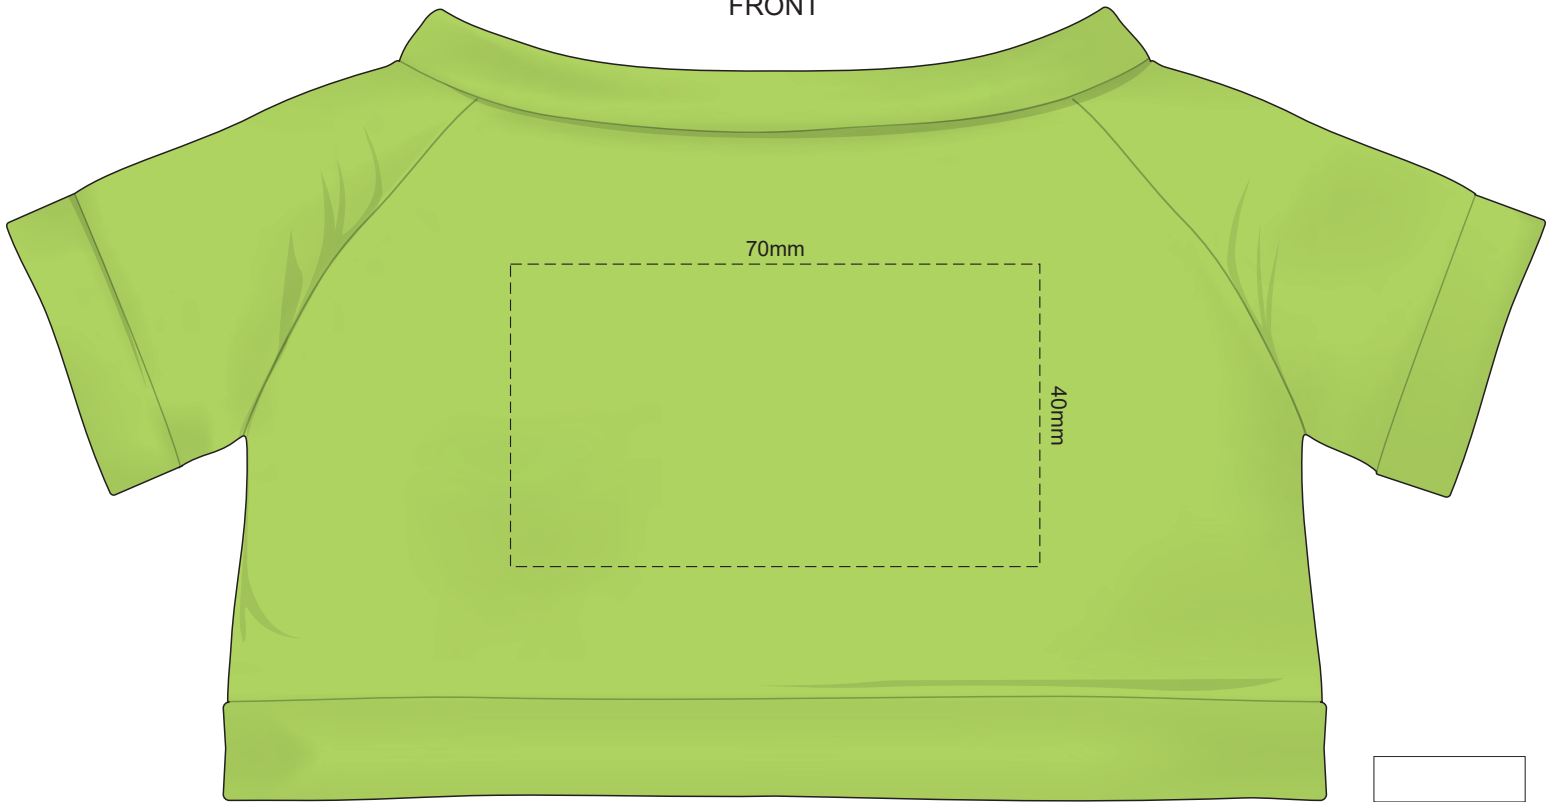

100% of Actual Size
Screen Print (3 col max)
Colourflex Transfer

FRONT

BACK