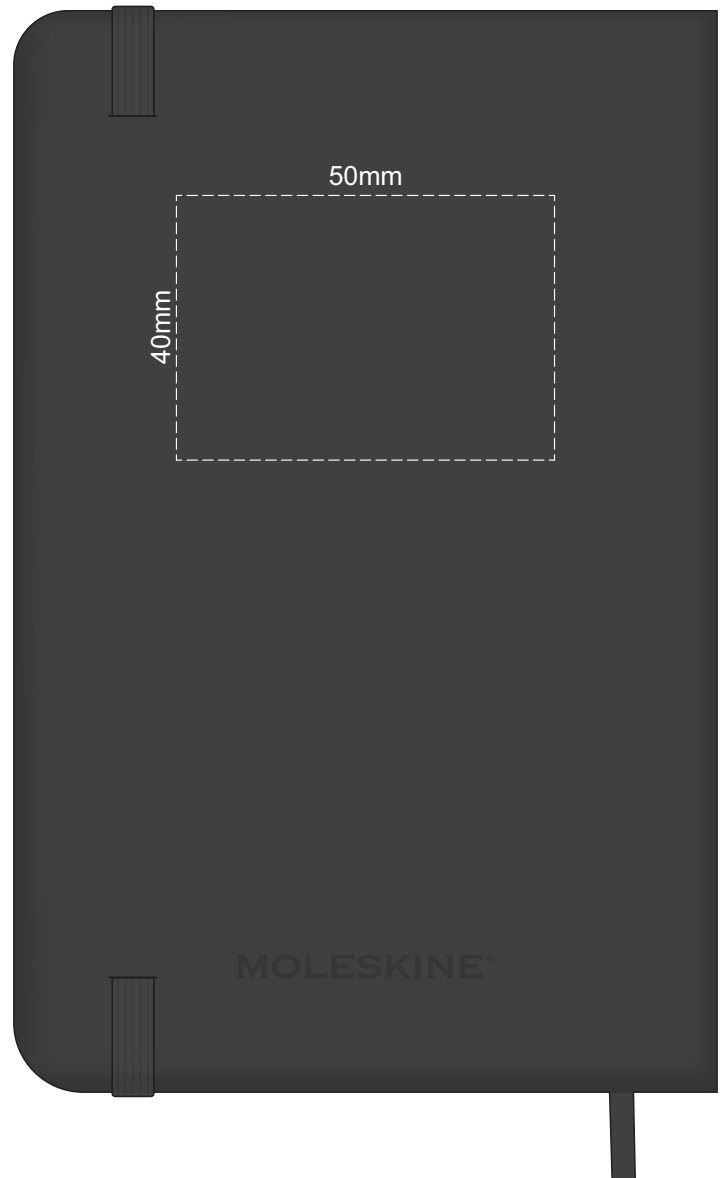

100% of Actual Size
Debossing

100% of Actual Size
Debossing Back Cover

100% of Actual Size
Foil Printing Front Cover
FRONT ONLY

Please note: Print area 53mm x 55mm is moveable within the red dotted area, the print area cannot be rotated. The printing will inherit the texture of the substrate which may affect the legibility of small text or appearance of fine detail.

-  Copper Foil Print Colour
-  Silver Foil Print Colour
-  Gold Foil Print Colour

100% of Actual Size
Pad Print Front End-Paper

In case of loss, please return to:

As a reward: \$ _____

55mm

55mm

M ■ ■ ■
■ ■ ■
■ ■ ■

55mm

55mm

Branding area can be moved anywhere within the red lines.

100% of Actual Size
Pad Print Back End-Paper

Branding area can be moved **anywhere within the red lines.**