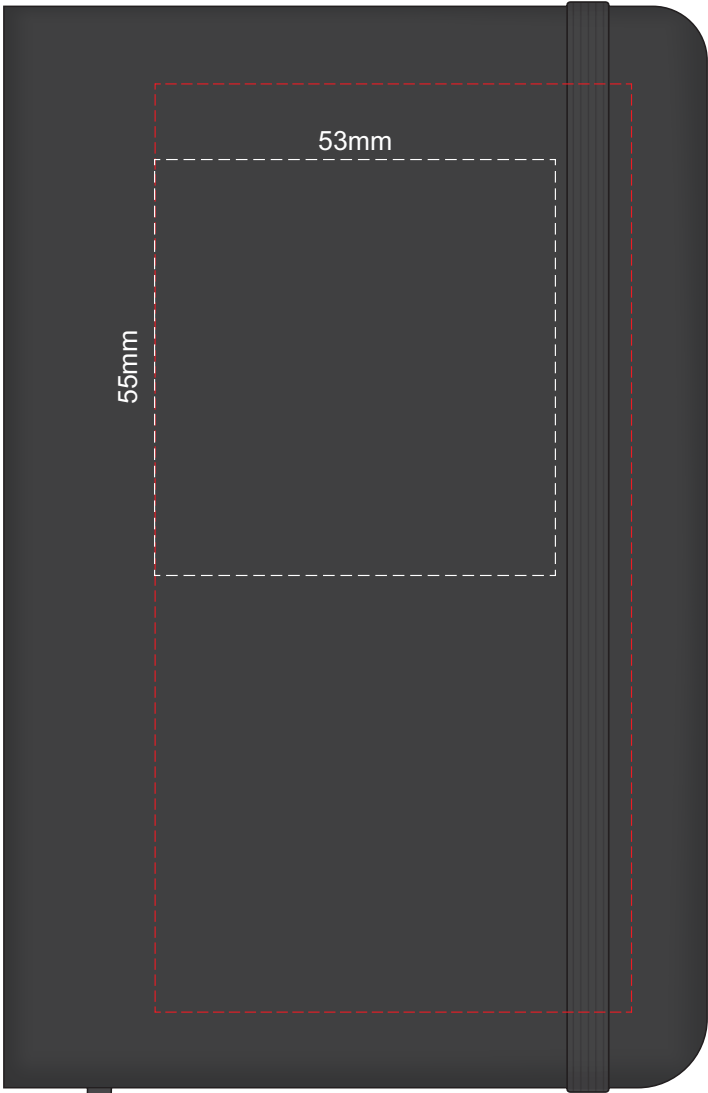

100% of Actual Size
Foil Printing Front Cover
FRONT ONLY

- Copper Foil Print Colour
- Silver Foil Print Colour
- Gold Foil Print Colour