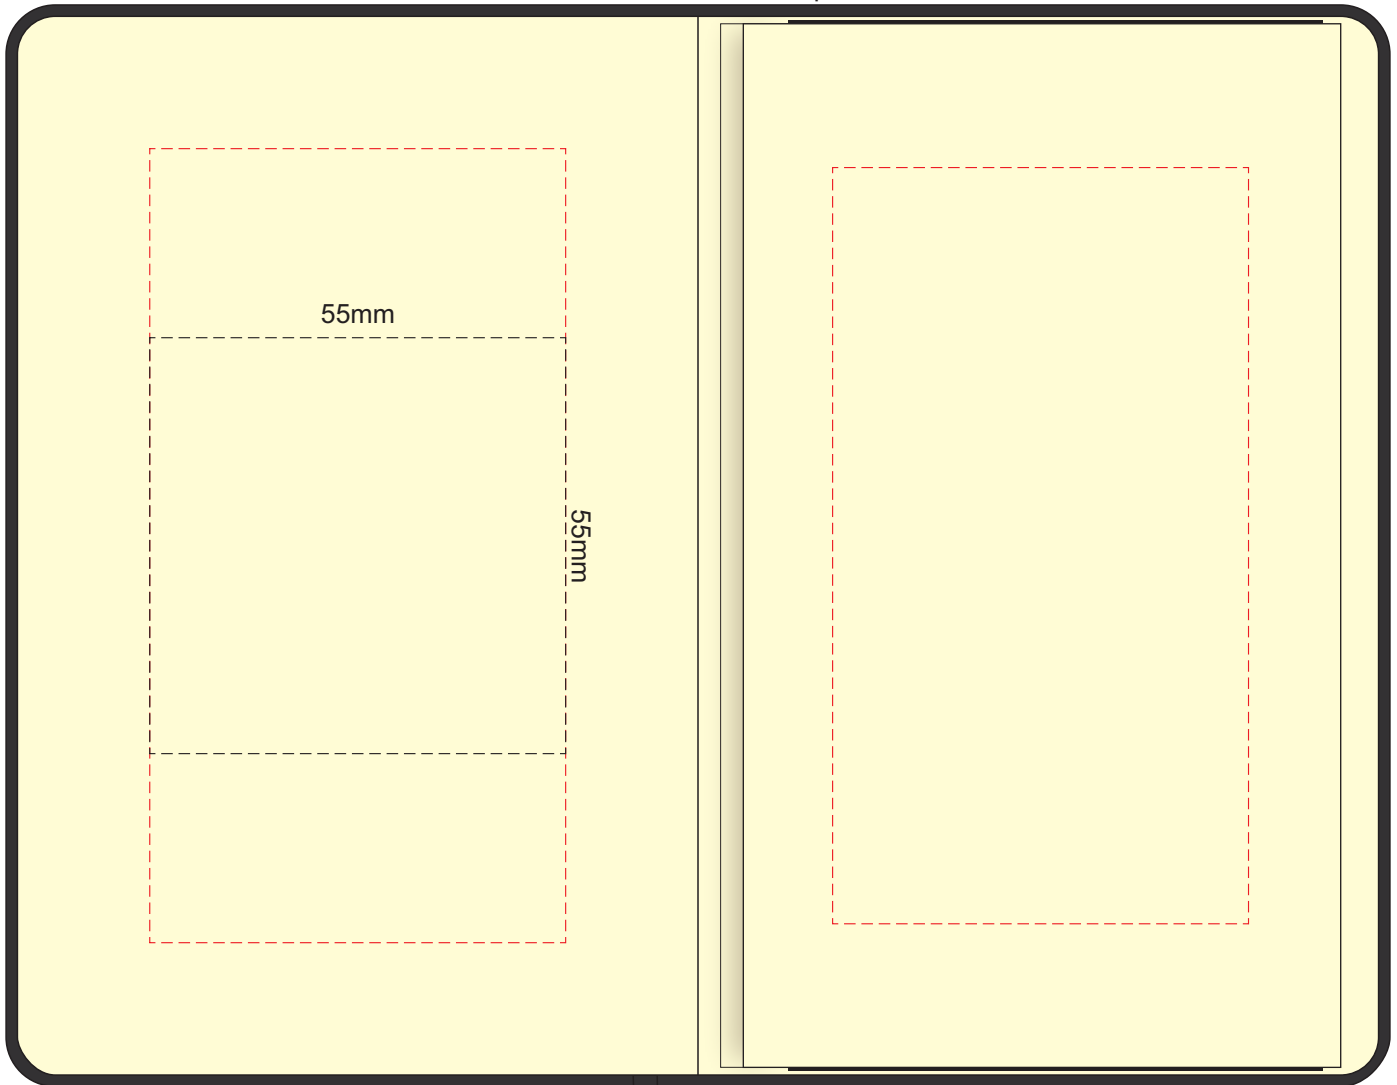

100% of Actual Size
Debossing

100% of Actual Size
Debossing Back Cover

100% of Actual Size
Foil Printing Front Cover
FRONT ONLY

Please note: Print area 53mm x 55mm is moveable within the red dotted area, the print area cannot be rotated. The printing will inherit the texture of the substrate which may affect the legibility of small text or appearance of fine detail.

-  Copper Foil Print Colour
-  Silver Foil Print Colour
-  Gold Foil Print Colour

100% of Actual Size
Pad Print Front End-Paper

In case of loss, please return to:

As a reward: \$ _____

55mm

55mm

M ■ ■ ■
■ ■ ■
■ ■ ■

55mm

55mm

Branding area can be moved anywhere within the red lines.

100% of Actual Size
Pad Print Back End-Paper

Branding area can be moved **anywhere within the red lines.**