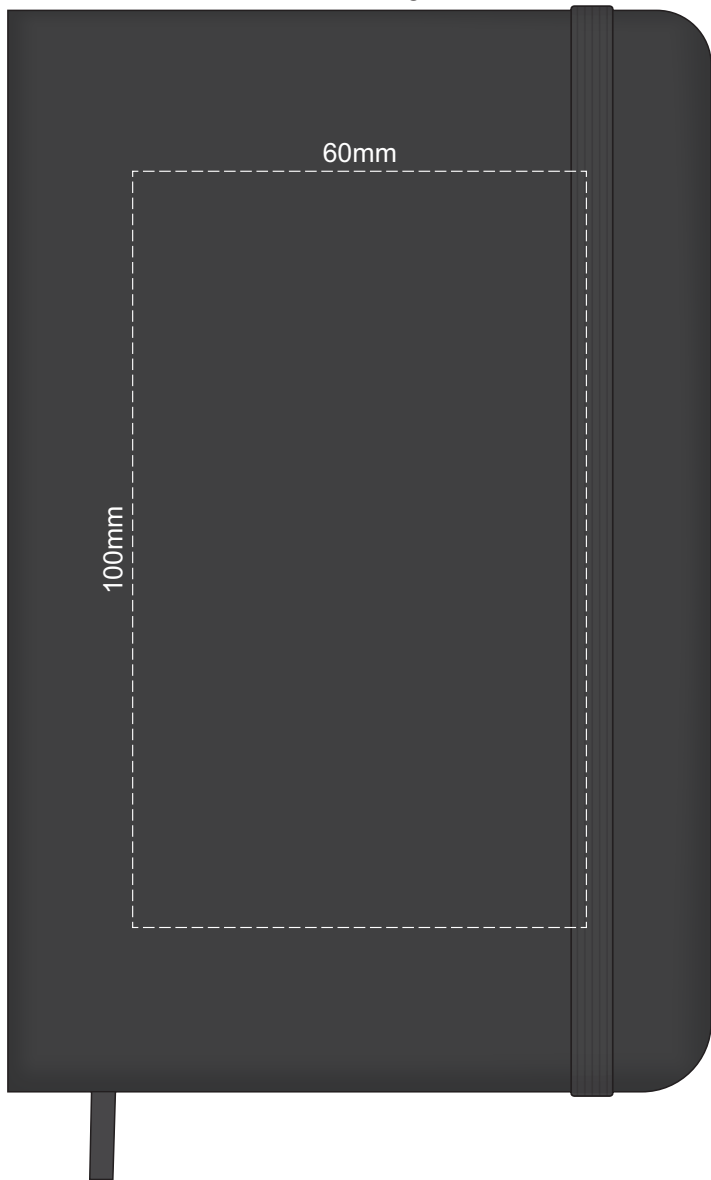

100% of Actual Size
Debossing

100% of Actual Size
Debossing Back Cover

100% of Actual Size
Foil Printing Front Cover
FRONT ONLY

Please note: Print area 53mm x 55mm is moveable within the red dotted area, the print area cannot be rotated. The printing will inherit the texture of the substrate which may affect the legibility of small text or appearance of fine detail.

-  Copper Foil Print Colour
-  Silver Foil Print Colour
-  Gold Foil Print Colour

100% of Actual Size
Pad Print Front End-Paper

In case of loss, please return to:

As a reward: \$ _____

55mm

55mm

M ■ ■ ■
■ ■ ■
■ ■ ■

55mm

55mm

Branding area can be moved anywhere within the red lines.

100% of Actual Size
Pad Print Back End-Paper

Branding area can be moved **anywhere within the red lines.**