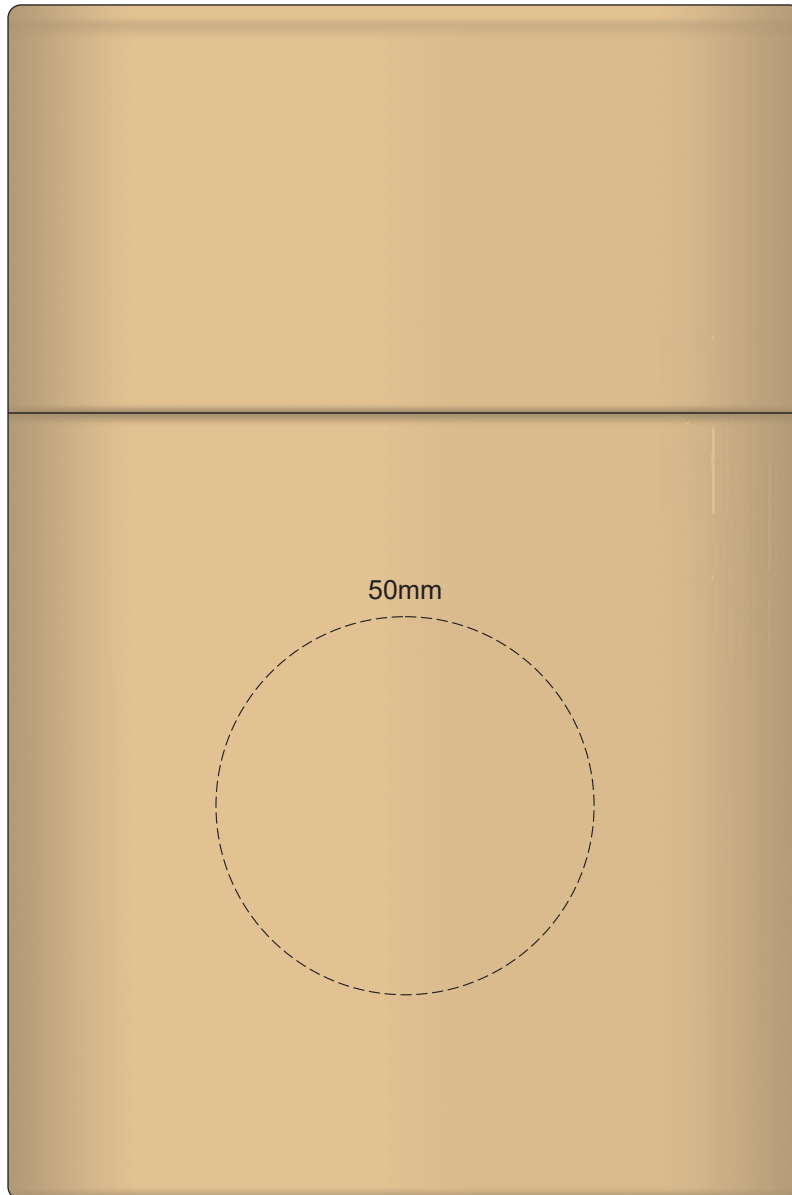

100% of Actual Size
Pad Print

SIDE 1

SIDE 2

100% of Actual Size
Silicone Digital Print

SIDE 1

SIDE 2

100% of Actual Size
Debossed

SIDE 1

SIDE 2

Red Line = Exact opposites of the product
(centre artwork to the red line)

100% of Actual Size
Pad Print (one colour)

100% of Actual Size
Pad Print (one colour)

100% of Actual Size
Digital Packaging Print

FRONT

100% of Actual Size
Digital Packaging Print

TOP VIEW OF LID

Artwork will be printed directly onto the product via CMYK printing (no white), colours will not be vibrant due to white ink not being available for this process.