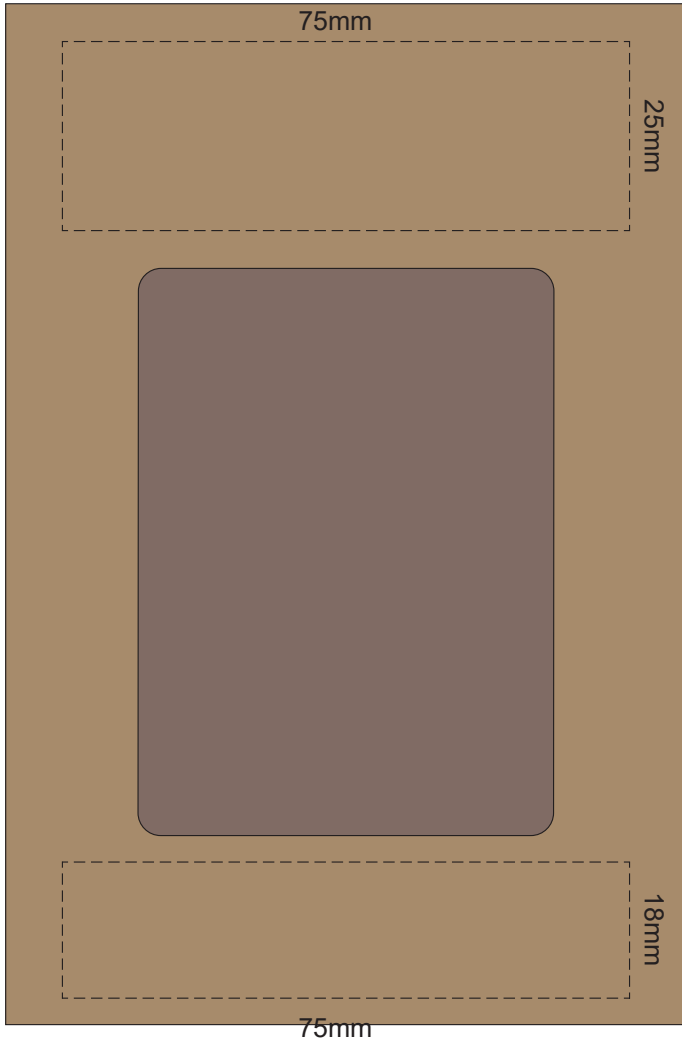

100% of Actual Size
Pad Print

SIDE 1

SIDE 2

100% of Actual Size
Silicone Digital Print

SIDE 1

SIDE 2

100% of Actual Size
Debossed

SIDE 1

SIDE 2

Red Line = Exact opposites of the product
(centre artwork to the red line)

100% of Actual Size
Pad Print (one colour)

100% of Actual Size
Pad Print (one colour)

100% of Actual Size
Digital Packaging Print

FRONT

100% of Actual Size
Digital Packaging Print

TOP VIEW OF LID

Artwork will be printed directly onto the product via CMYK printing (no white), colours will not be vibrant due to white ink not being available for this process.