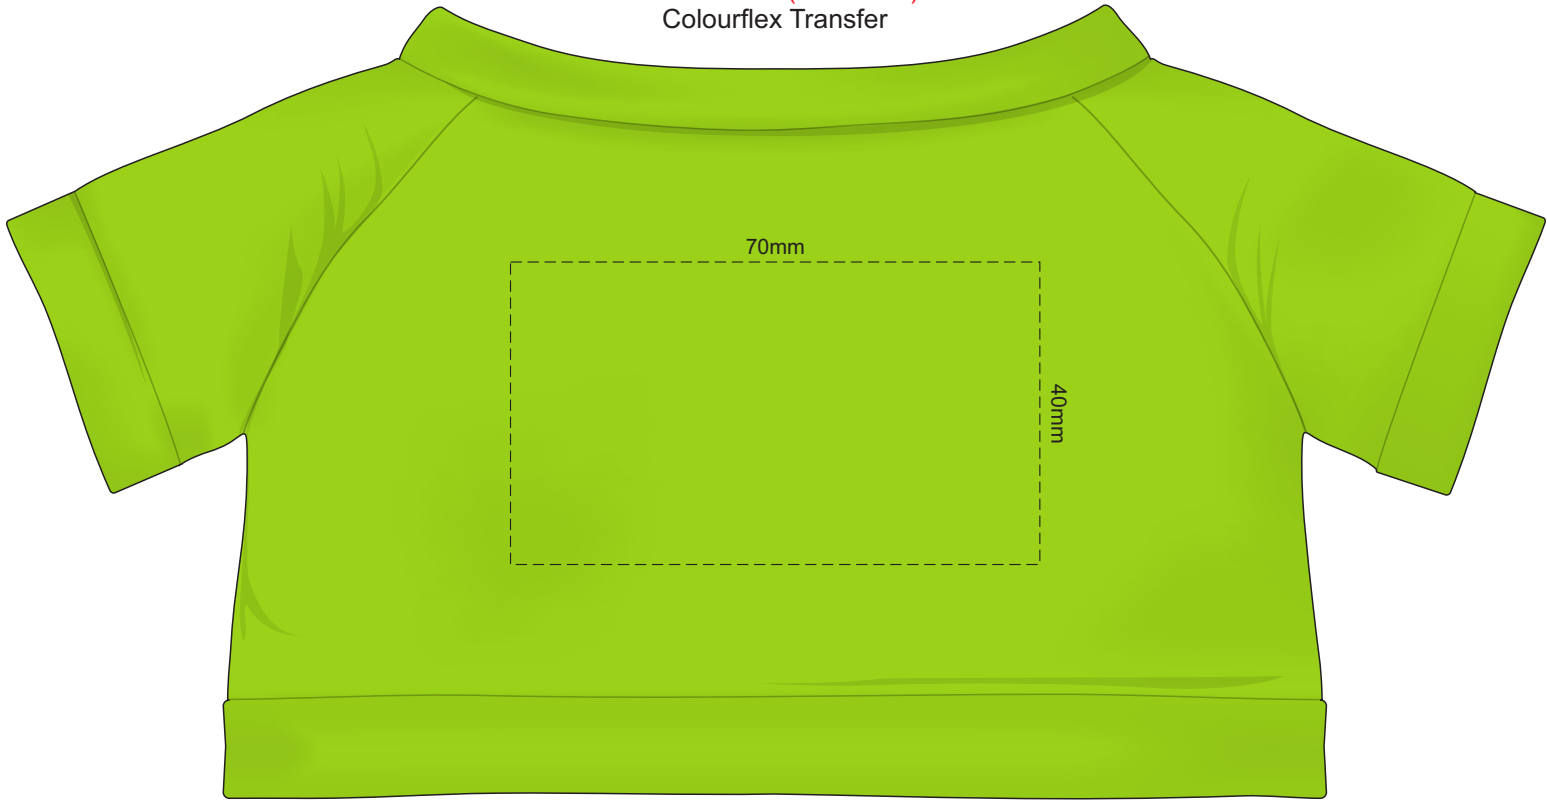

100% of Actual Size
Screen Print (3 col max)
Colourflex Transfer

FRONT

BACK