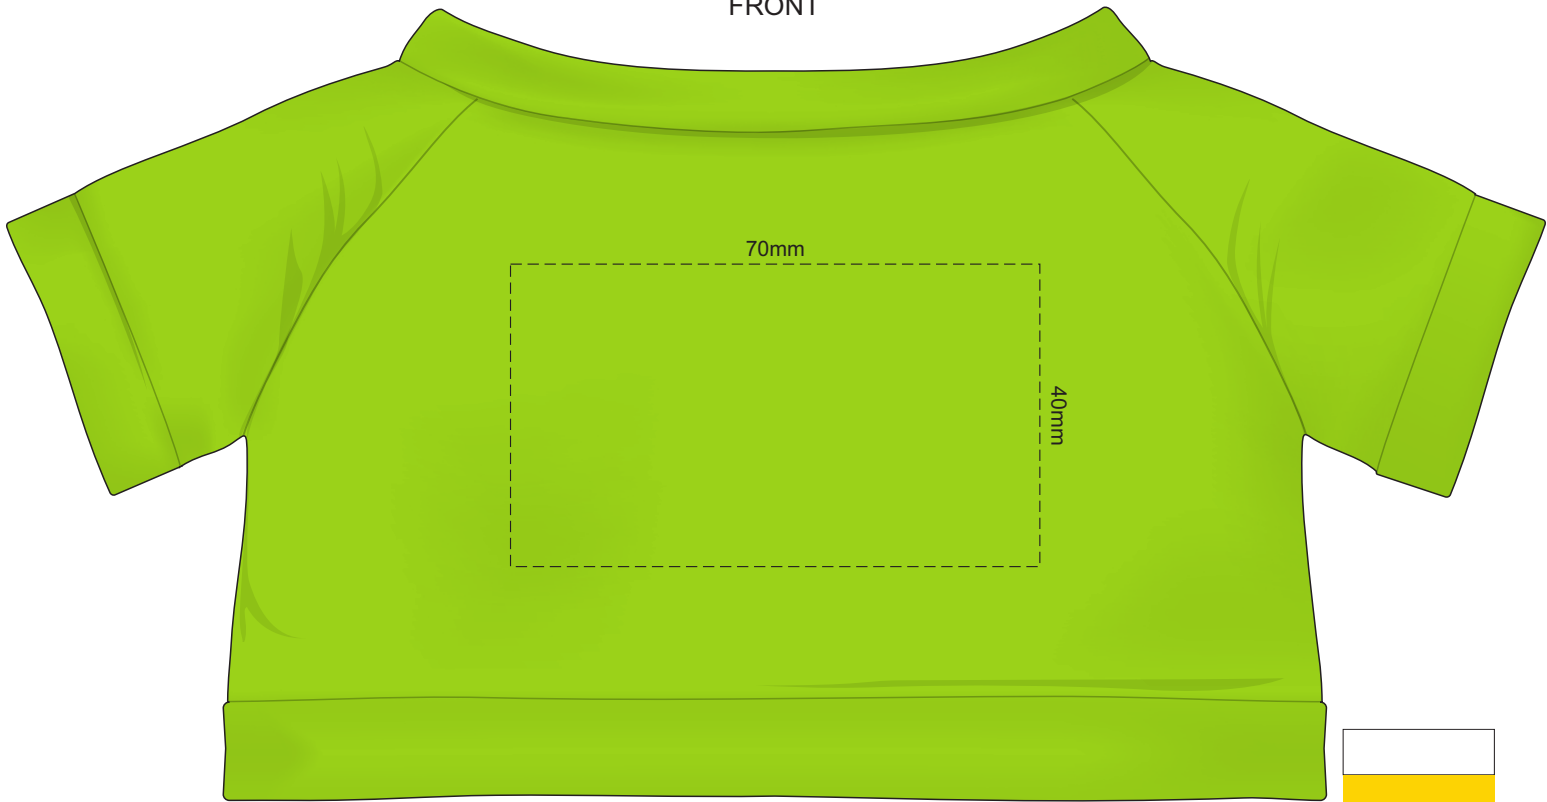

100% of Actual Size
Screen Print (3 col max)
Colourflex Transfer

FRONT

BACK