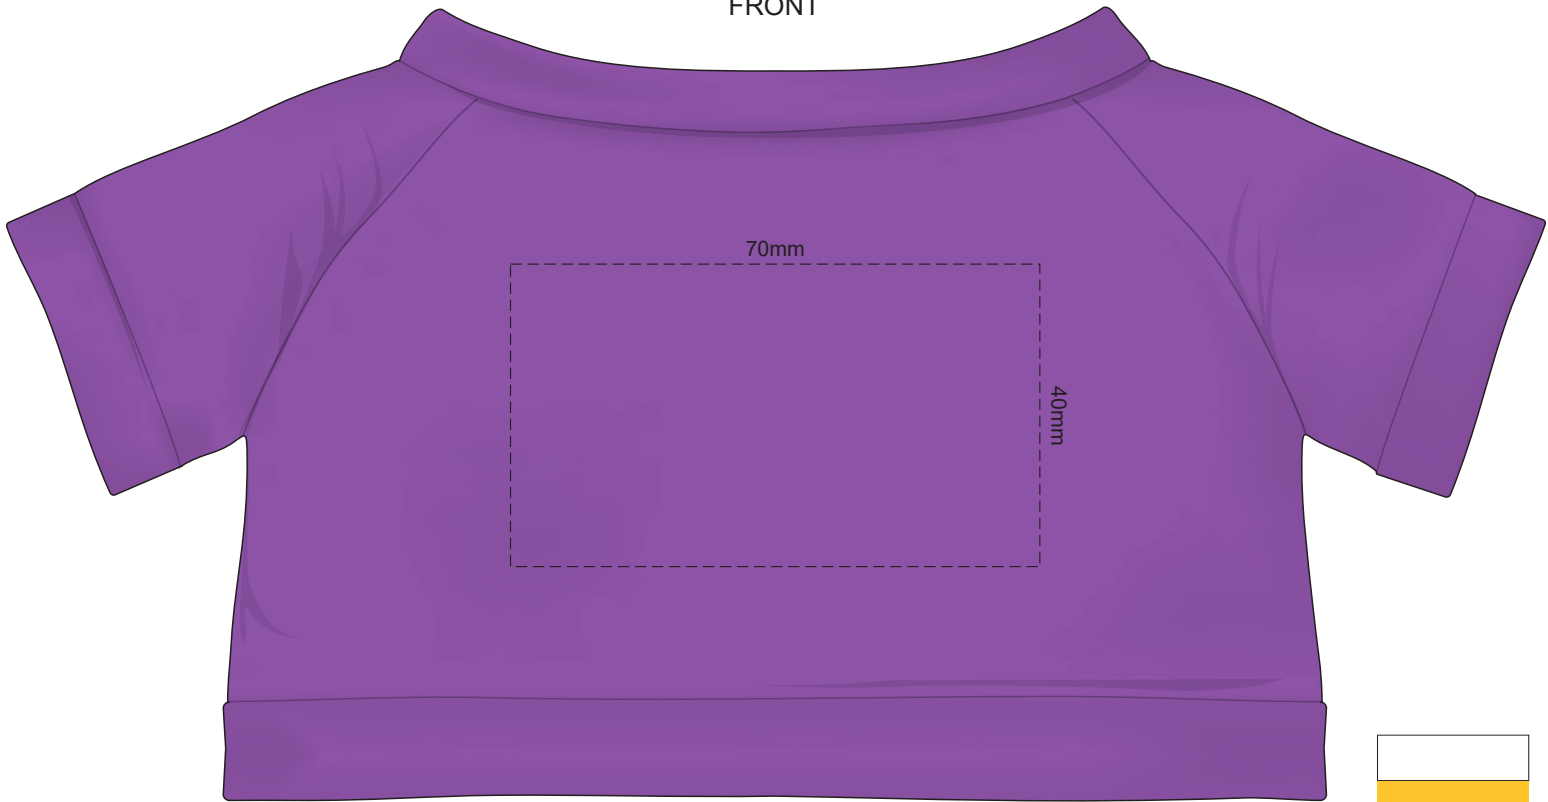

100% of Actual Size
Screen Print (3 col max)
Colourflex Transfer

FRONT

BACK