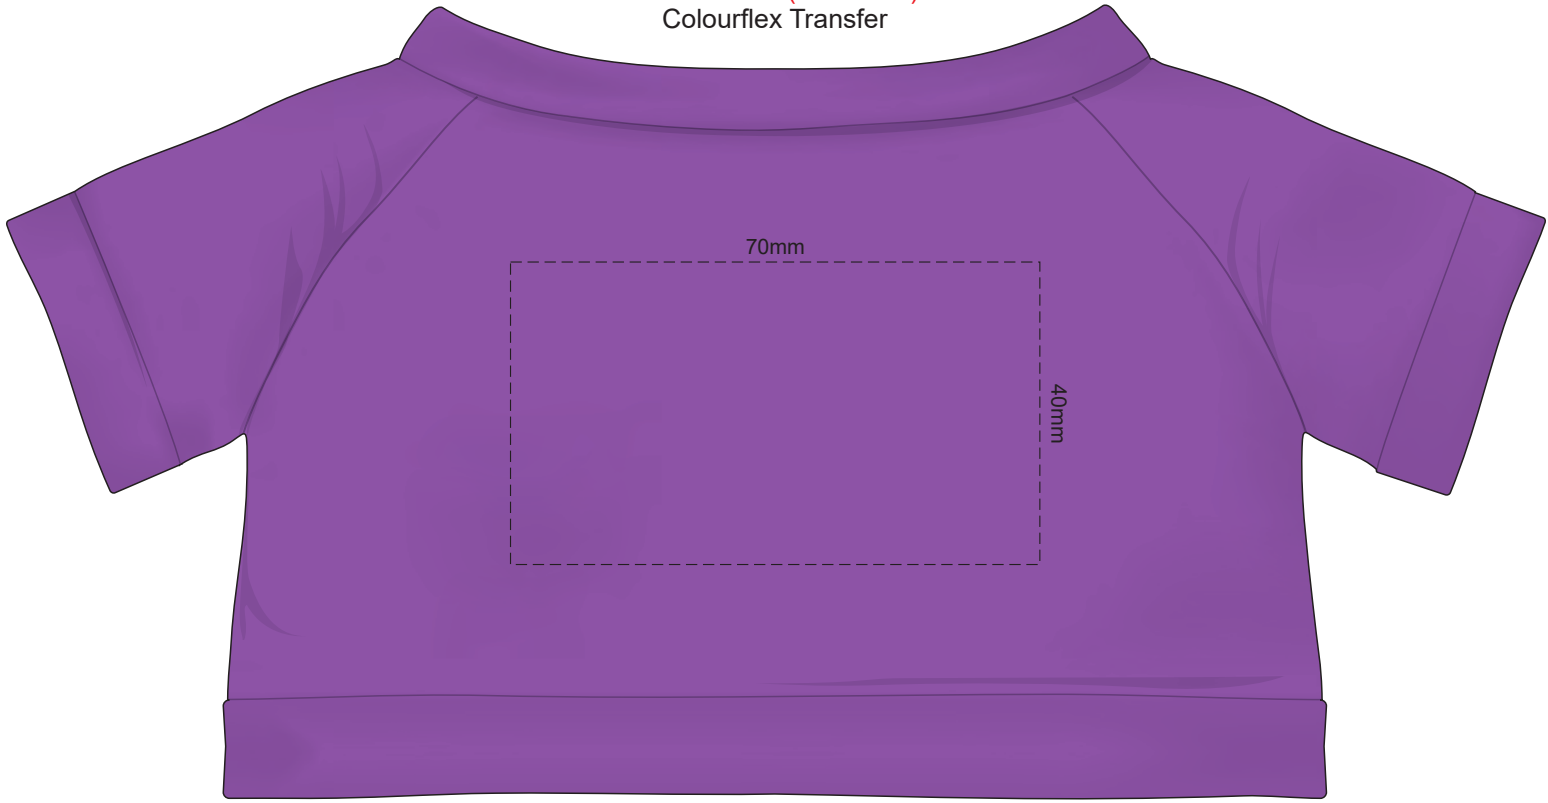

100% of Actual Size
Screen Print (3 col max)
Colourflex Transfer

FRONT

BACK