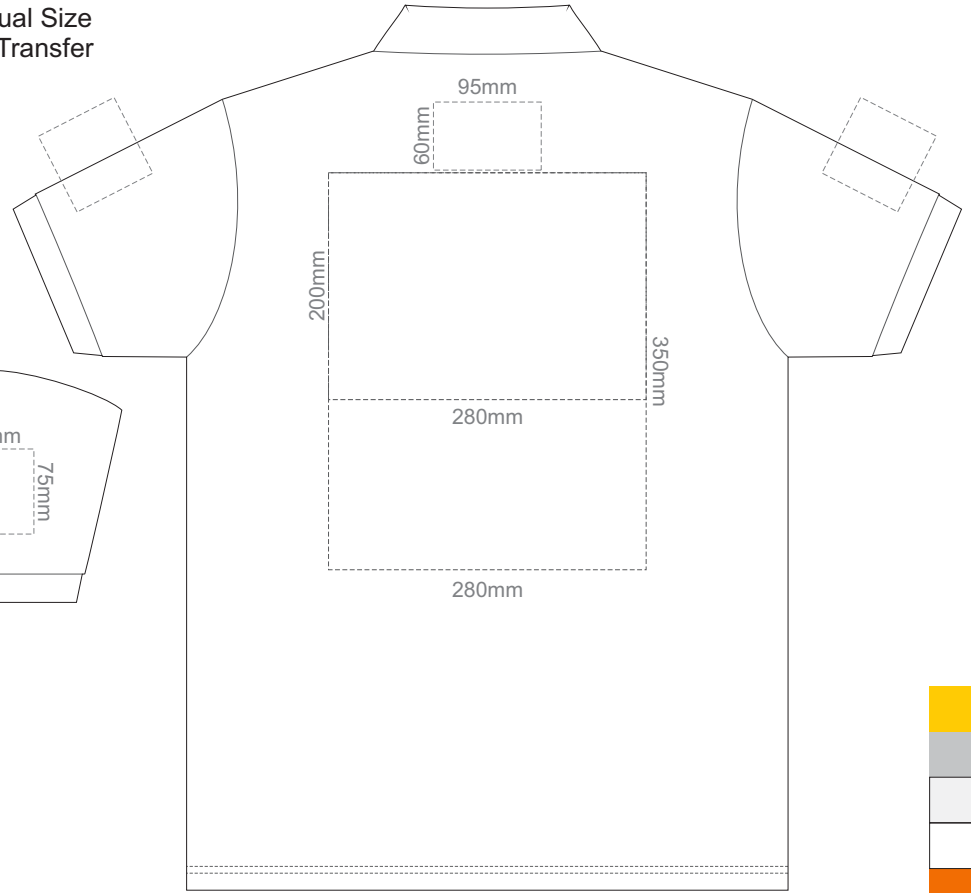

BACK ADULT 5XL

ADULT 5XL

15% of Actual Size
Colourflex Transfer

FRONT ADULT SMALL

BACK ADULT SMALL

Print area 280x200mm can be rotated to best suit.

ADULT SMALL

15% of Actual Size
Colourflex Transfer

FRONT ADULT MEDIUM

BACK ADULT MEDIUM

Print area 280x200mm can be rotated to best suit.

ADULT MEDIUM

15% of Actual Size
Colourflex Transfer

FRONT ADULT LARGE

BACK ADULT LARGE

Print area 280x200mm can be rotated to best suit.

Ash

ADULT LARGE

15% of Actual Size
Colourflex Transfer

FRONT ADULT XL

BACK ADULT XL

Print area 280x200mm can be rotated to best suit.

ADULT XL

15% of Actual Size
Colourflex Transfer

FRONT ADULT XXL

BACK ADULT XXL

Print area 280x200mm can be rotated to best suit.

Ash

ADULT XXL

15% of Actual Size
Colourflex Transfer

FRONT ADULT 3XL

BACK ADULT 3XL