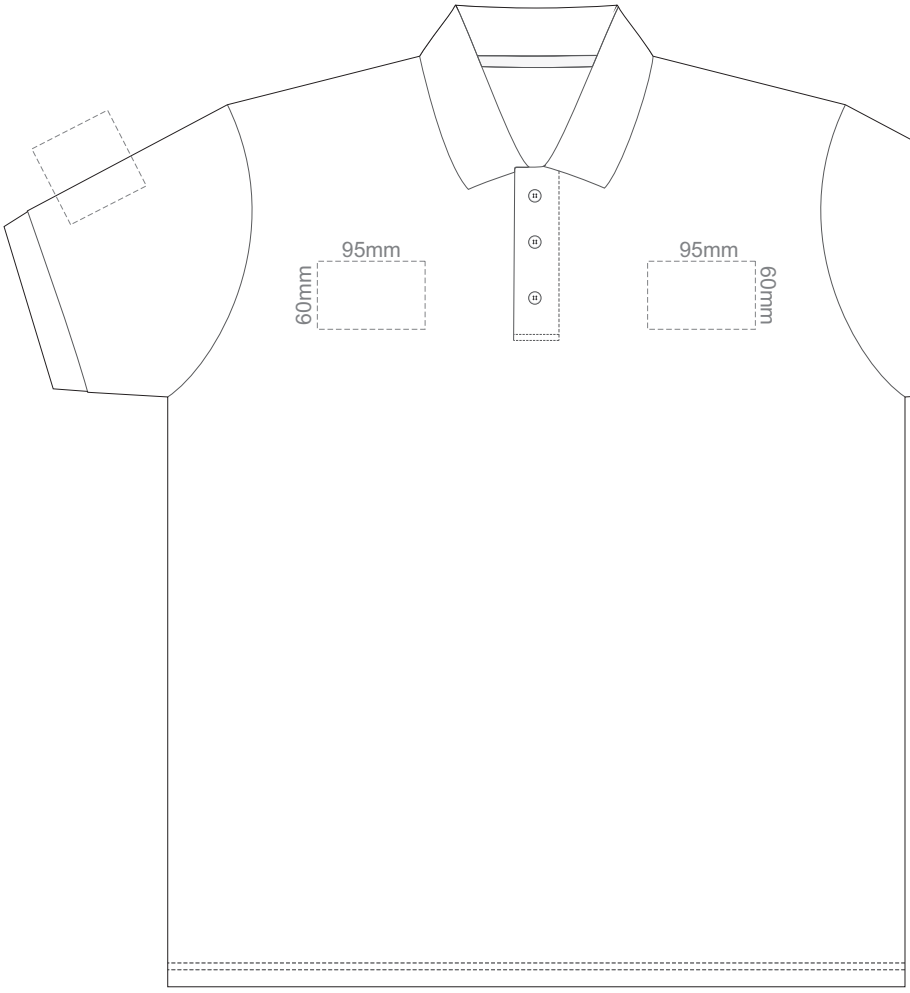

15% of Actual Size
Screen Print

FRONT ADULT LARGE

BACK ADULT LARGE

ADULT LARGE

15% of Actual Size
Screen Print

FRONT ADULT XL

BACK ADULT XL

ADULT XL

15% of Actual Size
Screen Print

FRONT ADULT XXL

BACK ADULT XXL

ADULT XXL

15% of Actual Size
Screen Print

FRONT ADULT 3XL

BACK ADULT 3XL

ADULT 3XL

15% of Actual Size
Screen Print

FRONT ADULT 4XL

BACK ADULT 4XL

ADULT 4XL

15% of Actual Size
Screen Print

FRONT ADULT 5XL

ADULT 5XL

15% of Actual Size
Screen Print

BACK ADULT 5XL

ADULT 5XL

15% of Actual Size
Colourflex Transfer

FRONT ADULT SMALL

BACK ADULT SMALL

Print area 280x200mm can be rotated to best suit.

ADULT SMALL

15% of Actual Size
Colourflex Transfer