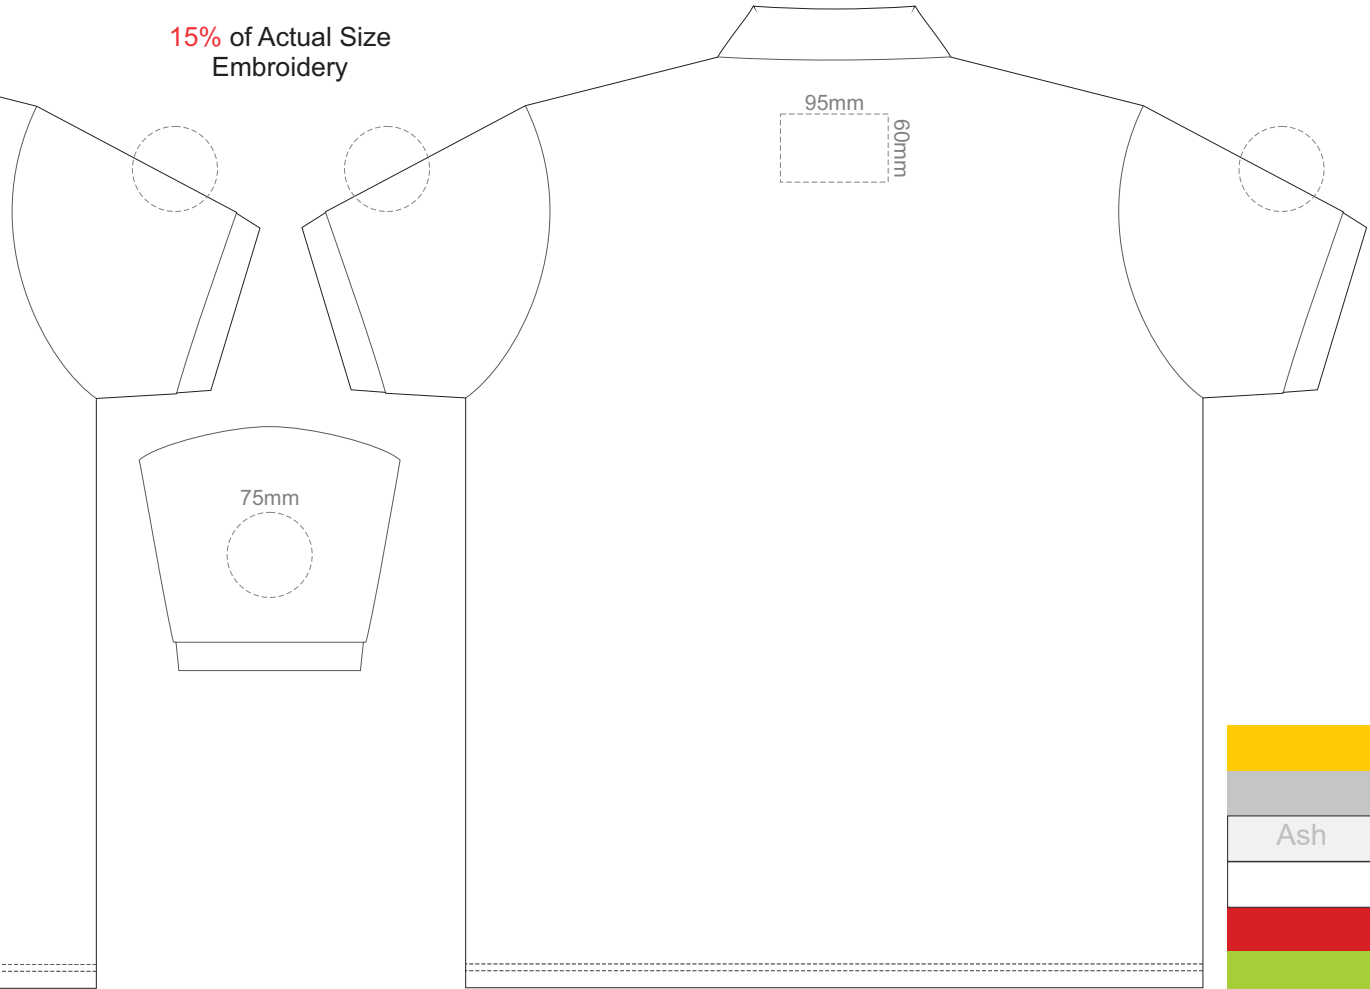

FRONT ADULT 5XL

ADULT 5XL

15% of Actual Size
Colourflex Transfer

BACK ADULT 5XL

Print area 280x200mm can be rotated to best suit.

ADULT 5XL

15% of Actual Size
Embroidery

FRONT ADULT SMALL

BACK ADULT LARGE

Ash

ADULT LARGE

15% of Actual Size
Embroidery

FRONT ADULT XL

BACK ADULT XL

ADULT XL

15% of Actual Size
Embroidery

FRONT ADULT XXL

BACK ADULT XXL

ADULT XXL

15% of Actual Size
Embroidery

FRONT ADULT 3XL

BACK ADULT 3XL

ADULT 3XL

15% of Actual Size
Embroidery

FRONT ADULT 4XL

BACK ADULT 4XL

Ash

ADULT 4XL

15% of Actual Size
Embroidery

FRONT ADULT 5XL

ADULT 5XL

15% of Actual Size
Embroidery