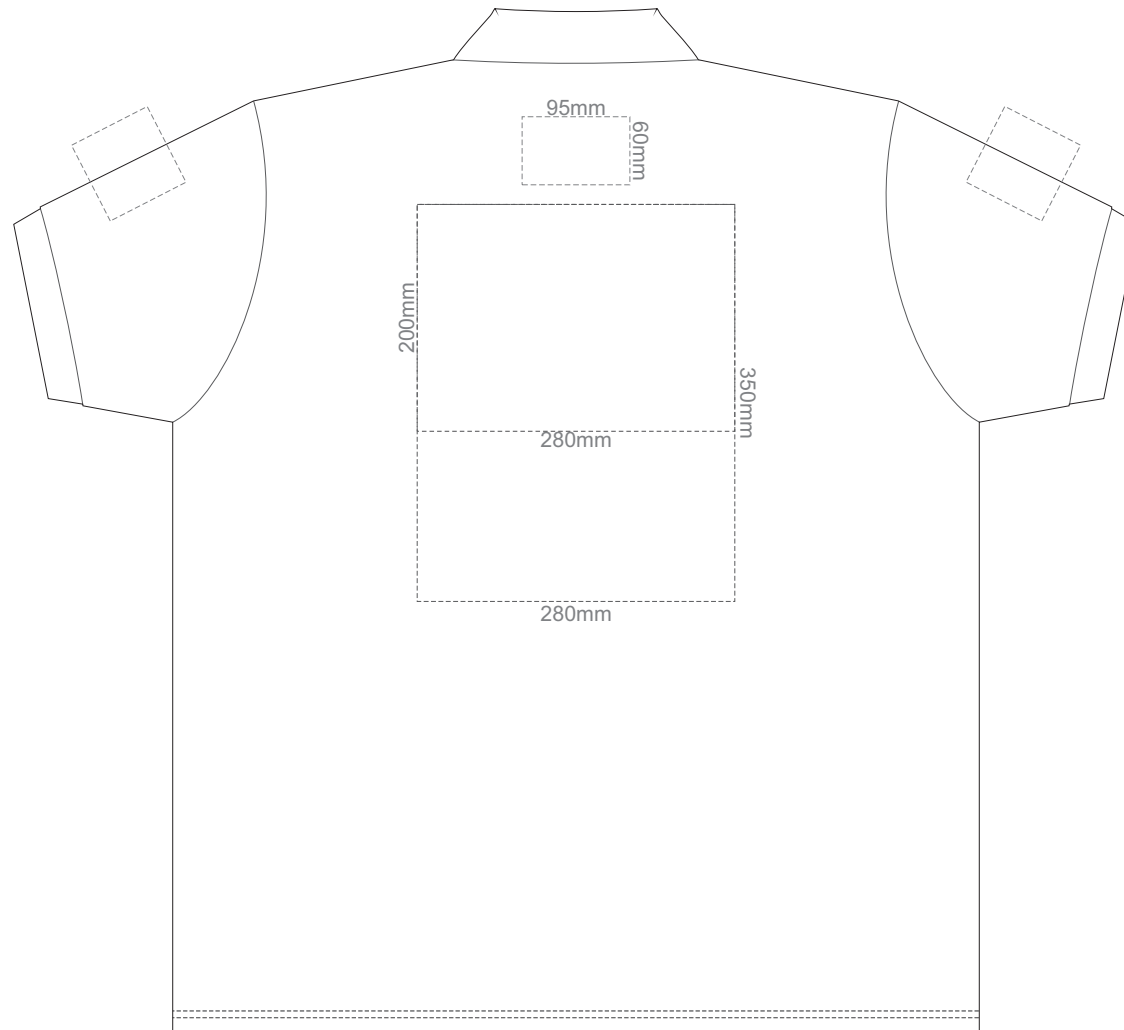

FRONT ADULT XXL

BACK ADULT XXL

Print area 280x200mm can be rotated to best suit.

Ash

ADULT XXL

15% of Actual Size
Colourflex Transfer

FRONT ADULT 3XL

BACK ADULT 3XL

Print area 280x200mm can be rotated to best suit.

ADULT 3XL

15% of Actual Size
Colourflex Transfer

FRONT ADULT 4XL

BACK ADULT 4XL

Print area 280x200mm can be rotated to best suit.

ADULT 4XL

15% of Actual Size
Colourflex Transfer

FRONT ADULT 5XL

ADULT 5XL

15% of Actual Size
Colourflex Transfer

BACK ADULT 5XL

Print area 280x200mm can be rotated to best suit.

ADULT 5XL

15% of Actual Size
Embroidery

FRONT ADULT SMALL