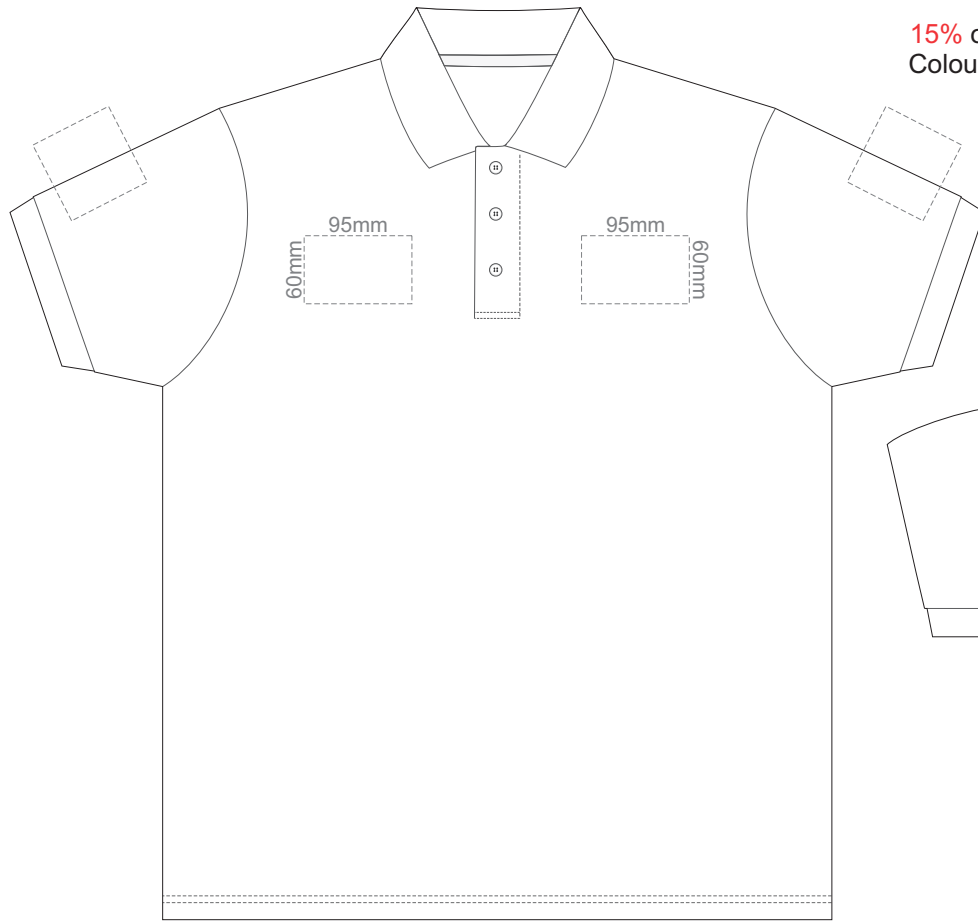

BACK ADULT 5XL

ADULT 5XL

15% of Actual Size
Colourflex Transfer

FRONT ADULT SMALL

BACK ADULT SMALL

Print area 280x200mm can be rotated to best suit.

ADULT SMALL

15% of Actual Size
Colourflex Transfer

FRONT ADULT MEDIUM

BACK ADULT MEDIUM

Print area 280x200mm can be rotated to best suit.

ADULT MEDIUM

15% of Actual Size
Colourflex Transfer

FRONT ADULT LARGE

BACK ADULT LARGE

Print area 280x200mm can be rotated to best suit.

Ash

ADULT LARGE

15% of Actual Size
Colourflex Transfer

FRONT ADULT XL

BACK ADULT XL

Print area 280x200mm can be rotated to best suit.

ADULT XL

15% of Actual Size
Colourflex Transfer