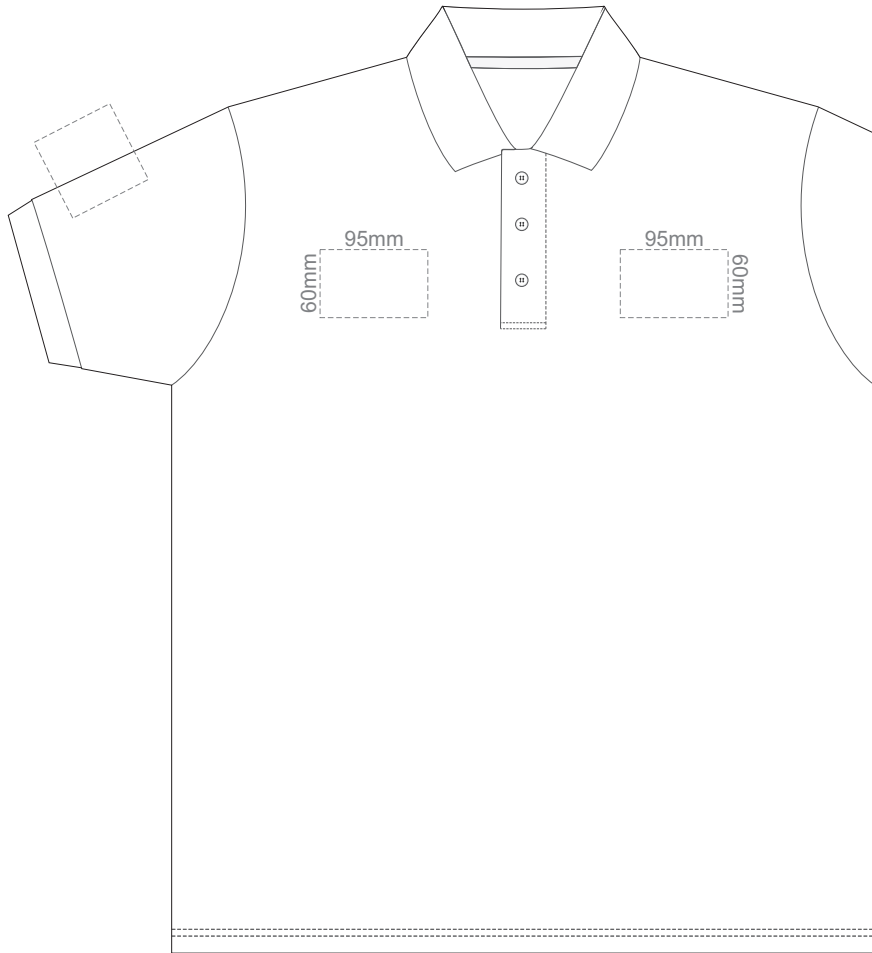

BACK ADULT 5XL

ADULT 5XL

15% of Actual Size
Colourflex Transfer

FRONT ADULT SMALL

BACK ADULT SMALL

Print area 280x200mm can be rotated to best suit.

ADULT SMALL

15% of Actual Size
Colourflex Transfer

FRONT ADULT MEDIUM

BACK ADULT MEDIUM

Print area 280x200mm can be rotated to best suit.

ADULT MEDIUM

15% of Actual Size
Colourflex Transfer

FRONT ADULT LARGE

BACK ADULT LARGE

Print area 280x200mm can be rotated to best suit.

Ash

ADULT LARGE

15% of Actual Size
Colourflex Transfer

FRONT ADULT XL

BACK ADULT XL

Print area 280x200mm can be rotated to best suit.

ADULT XL

15% of Actual Size
Colourflex Transfer

FRONT ADULT XXL

BACK ADULT XXL

Print area 280x200mm can be rotated to best suit.

Ash

ADULT XXL

15% of Actual Size
Colourflex Transfer

FRONT ADULT 3XL

BACK ADULT 3XL