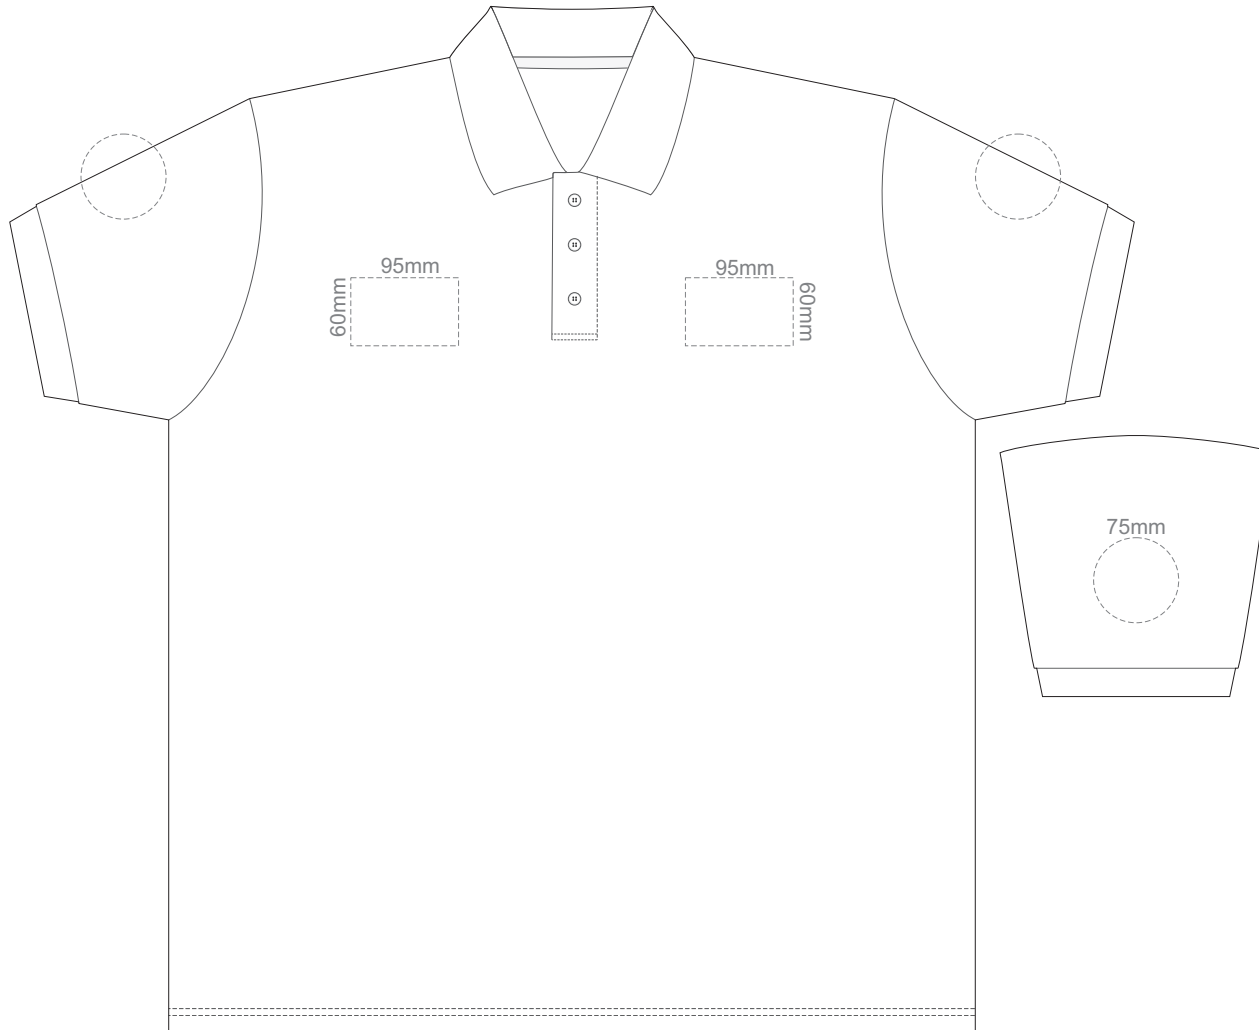

FRONT ADULT 4XL

BACK ADULT 4XL

Ash

ADULT 4XL

15% of Actual Size
Embroidery

FRONT ADULT 5XL

ADULT 5XL

15% of Actual Size
Embroidery