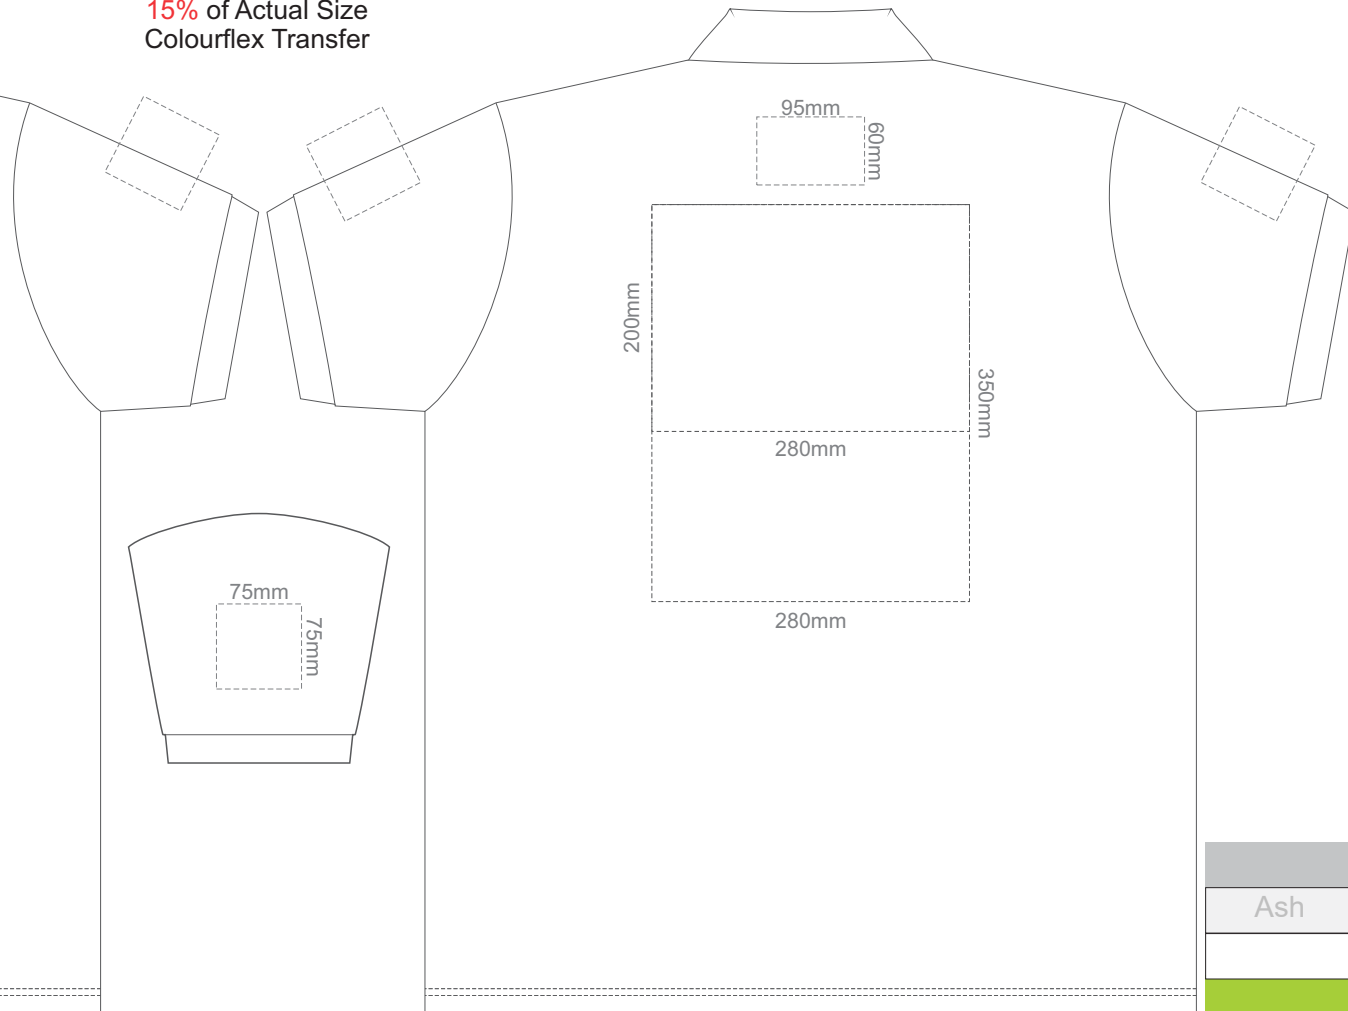

Ash

ADULT LARGE

15% of Actual Size
Colourflex Transfer

FRONT ADULT XL

BACK ADULT XL

Print area 280x200mm can be rotated to best suit.

ADULT XL

15% of Actual Size
Colourflex Transfer

FRONT ADULT XXL

BACK ADULT XXL

Print area 280x200mm can be rotated to best suit.

Ash

ADULT XXL

15% of Actual Size
Colourflex Transfer

FRONT ADULT 3XL

BACK ADULT 3XL

Print area 280x200mm can be rotated to best suit.

ADULT 3XL

15% of Actual Size
Colourflex Transfer

FRONT ADULT 4XL

BACK ADULT 4XL

Print area 280x200mm can be rotated to best suit.

ADULT 4XL

15% of Actual Size
Colourflex Transfer

FRONT ADULT 5XL

ADULT 5XL

15% of Actual Size
Colourflex Transfer

BACK ADULT 5XL

Print area 280x200mm can be rotated to best suit.

ADULT 5XL

15% of Actual Size
Embroidery

FRONT ADULT SMALL