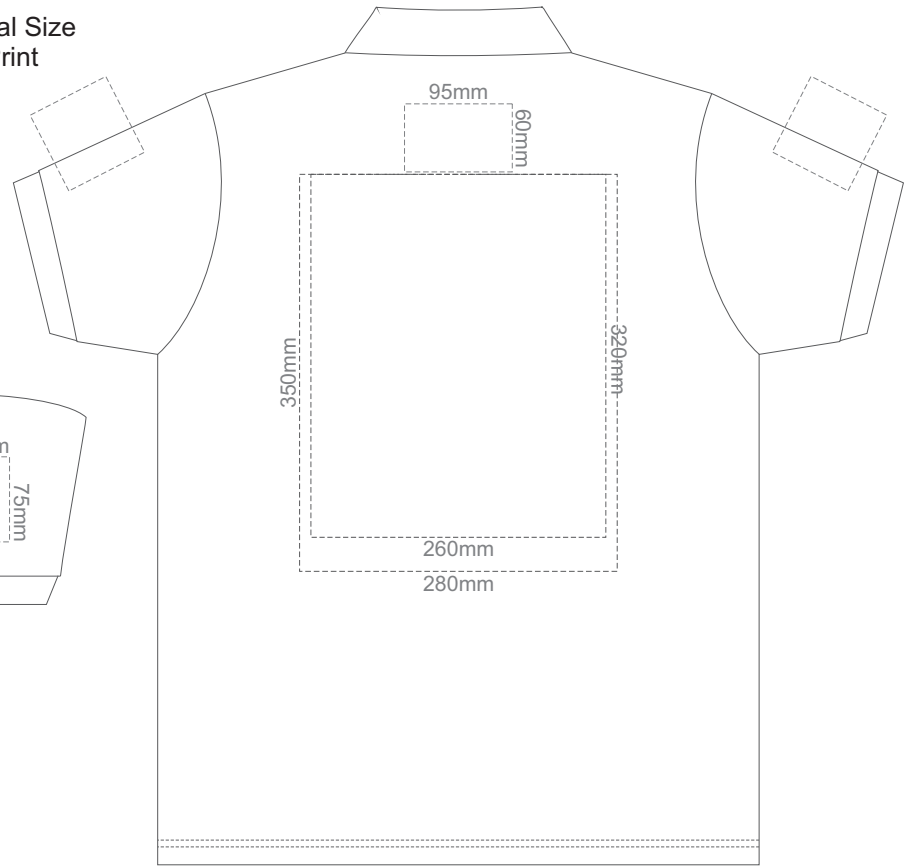

15% of Actual Size
Screen Print

FRONT ADULT SMALL

BACK ADULT SMALL

ADULT SMALL

15% of Actual Size
Screen Print

FRONT ADULT MEDIUM

BACK ADULT MEDIUM

ADULT MEDIUM

15% of Actual Size
Screen Print

FRONT ADULT LARGE

BACK ADULT LARGE

ADULT LARGE

15% of Actual Size
Screen Print

FRONT ADULT XL

BACK ADULT XL

ADULT XL

FRONT ADULT 5XL

ADULT 5XL

15% of Actual Size
Colourflex Transfer

BACK ADULT 5XL

Print area 280x200mm can be rotated to best suit.

ADULT 5XL

15% of Actual Size
Embroidery

FRONT ADULT SMALL

BACK ADULT 5XL

ADULT 5XL