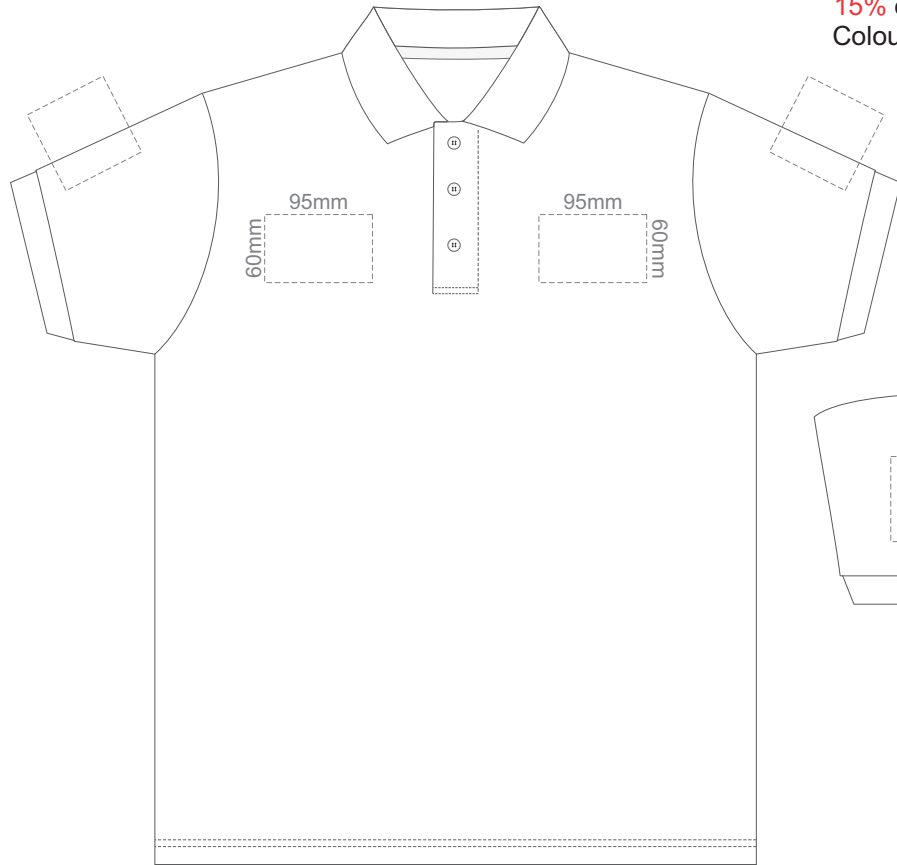

15% of Actual Size
Screen Print

FRONT ADULT 4XL

BACK ADULT 4XL

ADULT 4XL

15% of Actual Size
Screen Print

FRONT ADULT 5XL

ADULT 5XL

15% of Actual Size
Screen Print

BACK ADULT 5XL

ADULT 5XL

15% of Actual Size
Colourflex Transfer

FRONT ADULT SMALL

BACK ADULT SMALL

Print area 280x200mm can be rotated to best suit.

ADULT SMALL

15% of Actual Size
Colourflex Transfer

FRONT ADULT MEDIUM

BACK ADULT MEDIUM

Print area 280x200mm can be rotated to best suit.

ADULT MEDIUM

15% of Actual Size
Colourflex Transfer

FRONT ADULT LARGE

BACK ADULT LARGE

Print area 280x200mm can be rotated to best suit.