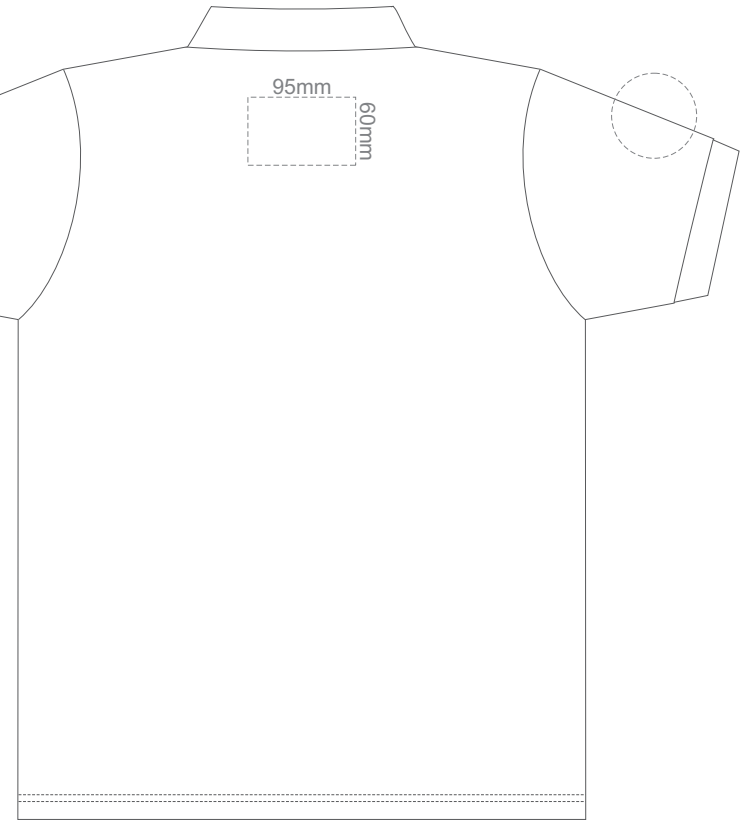

Ash

ADULT LARGE

15% of Actual Size
Colourflex Transfer

FRONT ADULT XL

BACK ADULT XL

Print area 280x200mm can be rotated to best suit.

ADULT XL

15% of Actual Size
Colourflex Transfer

Print area 280x200mm can be rotated to best suit.

ADULT 3XL

15% of Actual Size
Colourflex Transfer

FRONT ADULT 4XL

BACK ADULT 4XL

Print area 280x200mm can be rotated to best suit.

ADULT 4XL

15% of Actual Size
Colourflex Transfer

FRONT ADULT 5XL

ADULT 5XL

15% of Actual Size
Colourflex Transfer

BACK ADULT 5XL

Print area 280x200mm can be rotated to best suit.

ADULT 5XL

15% of Actual Size
Embroidery

FRONT ADULT SMALL

BACK ADULT SMALL

ADULT SMALL

15% of Actual Size
Embroidery

FRONT ADULT MEDIUM

BACK ADULT MEDIUM

ADULT MEDIUM

15% of Actual Size
Embroidery

FRONT ADULT LARGE