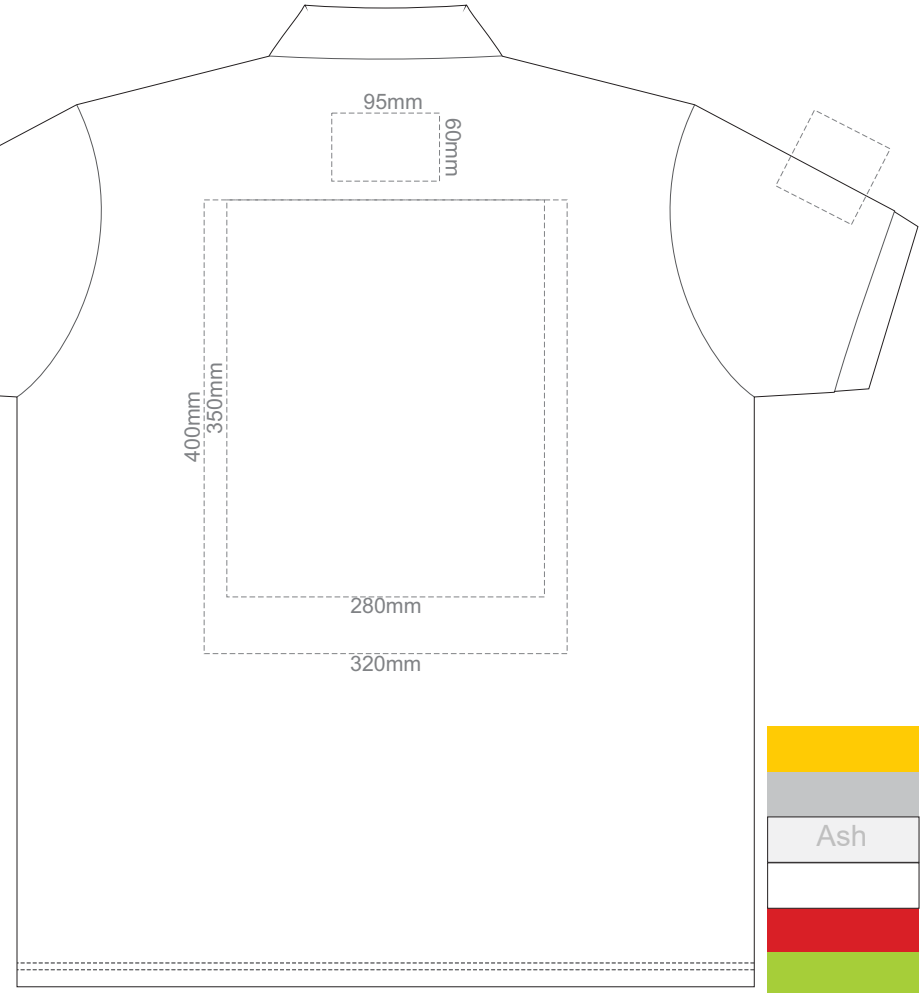

15% of Actual Size
Screen Print

FRONT ADULT LARGE

BACK ADULT LARGE

ADULT LARGE

15% of Actual Size
Screen Print

FRONT ADULT XL

BACK ADULT XL

ADULT XL

15% of Actual Size
Screen Print

FRONT ADULT XXL

BACK ADULT XXL

ADULT XXL

15% of Actual Size
Screen Print

FRONT ADULT 3XL

BACK ADULT 3XL

ADULT 3XL

15% of Actual Size
Screen Print

FRONT ADULT 4XL

BACK ADULT 4XL

ADULT 4XL

15% of Actual Size
Screen Print

FRONT ADULT 5XL

ADULT 5XL

15% of Actual Size
Screen Print

BACK ADULT 5XL

ADULT 5XL

15% of Actual Size
Colourflex Transfer

FRONT ADULT SMALL

BACK ADULT SMALL

Print area 280x200mm can be rotated to best suit.

ADULT SMALL

15% of Actual Size
Colourflex Transfer