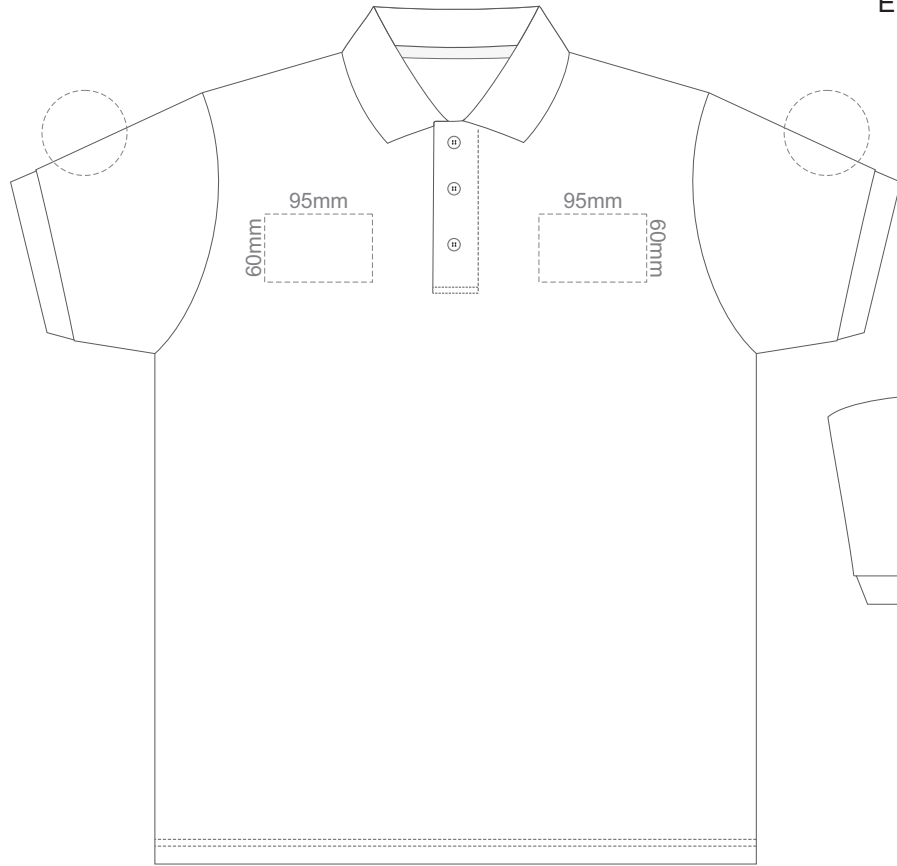

15% of Actual Size
Embroidery

FRONT ADULT MEDIUM