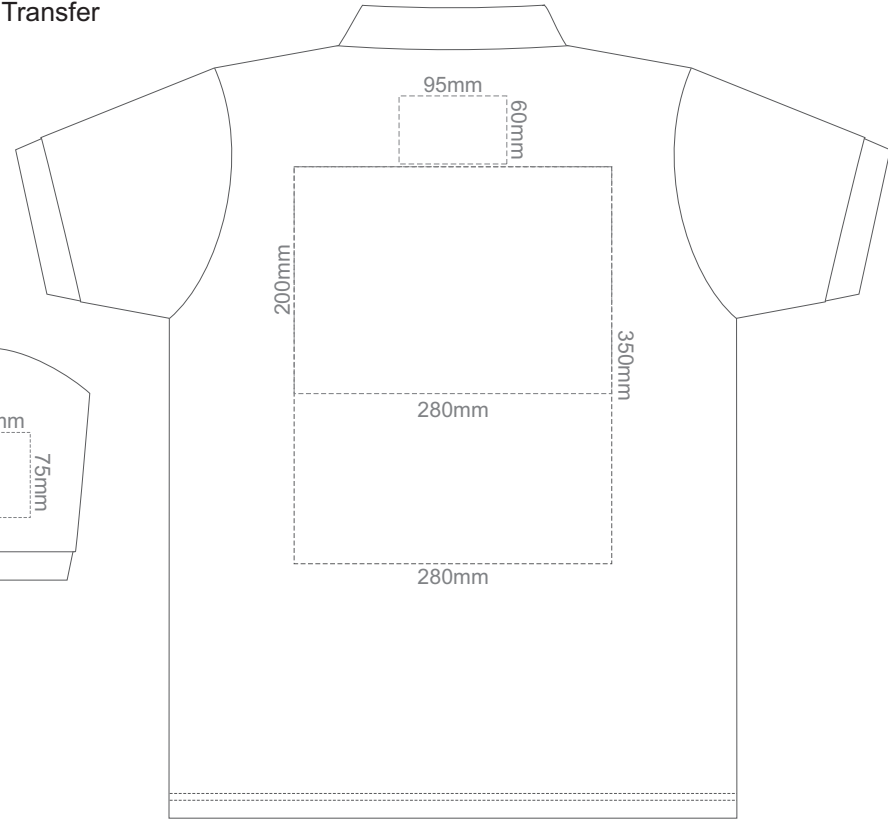

BACK ADULT 5XL

ADULT 5XL

15% of Actual Size
Colourflex Transfer

FRONT ADULT SMALL

BACK ADULT SMALL

Print area 280x200mm can be rotated to best suit.

ADULT SMALL

15% of Actual Size
Colourflex Transfer

FRONT ADULT MEDIUM

BACK ADULT MEDIUM

Print area 280x200mm can be rotated to best suit.

ADULT MEDIUM

15% of Actual Size
Colourflex Transfer

FRONT ADULT LARGE

BACK ADULT LARGE

Print area 280x200mm can be rotated to best suit.

Ash

ADULT LARGE

15% of Actual Size
Colourflex Transfer

FRONT ADULT XL

BACK ADULT XL

Print area 280x200mm can be rotated to best suit.

ADULT XL

15% of Actual Size
Colourflex Transfer

FRONT ADULT XXL

BACK ADULT XXL

Print area 280x200mm can be rotated to best suit.

Ash

ADULT XXL

15% of Actual Size
Colourflex Transfer

FRONT ADULT 3XL

BACK ADULT 3XL