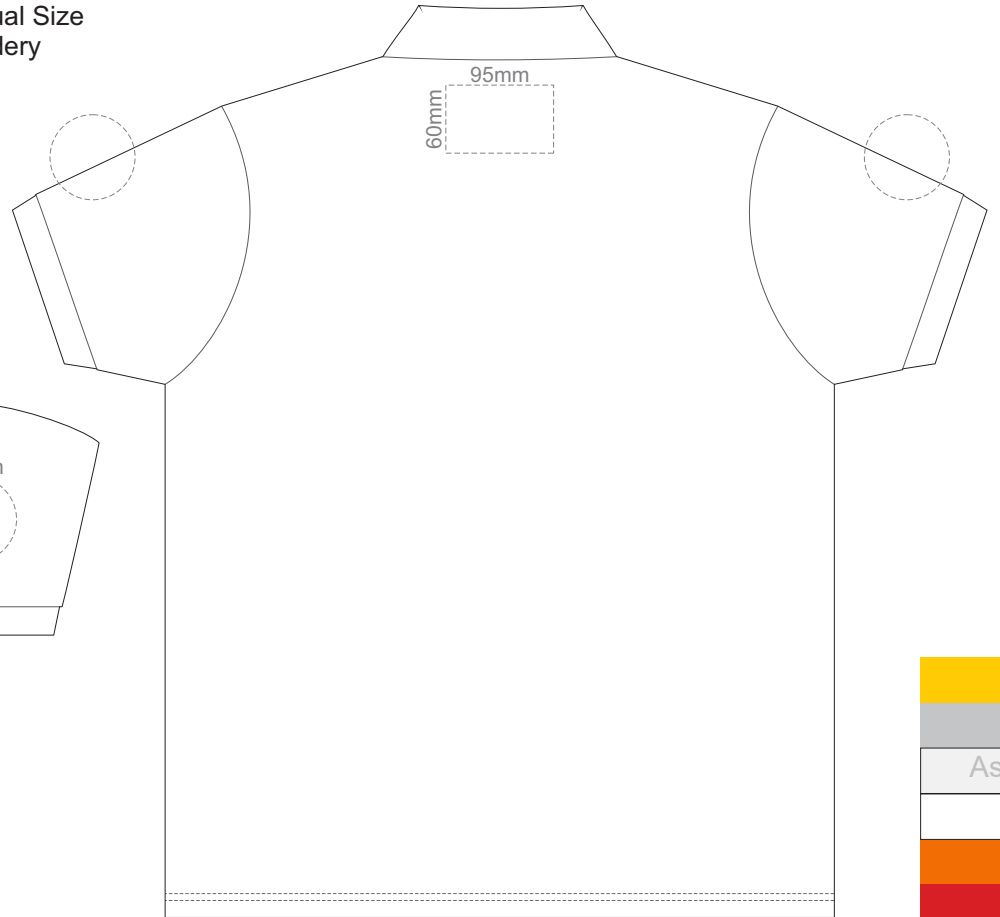

Print area 280x200mm can be rotated to best suit.

ADULT 3XL

15% of Actual Size
Colourflex Transfer

FRONT ADULT 4XL

BACK ADULT 4XL

Print area 280x200mm can be rotated to best suit.

ADULT 4XL

15% of Actual Size
Colourflex Transfer

FRONT ADULT 5XL

ADULT 5XL

15% of Actual Size
Colourflex Transfer

BACK ADULT 5XL

Print area 280x200mm can be rotated to best suit.

ADULT 5XL

15% of Actual Size
Embroidery

FRONT ADULT SMALL

BACK ADULT SMALL

ADULT SMALL

15% of Actual Size
Embroidery

FRONT ADULT MEDIUM

BACK ADULT MEDIUM

ADULT MEDIUM

15% of Actual Size
Embroidery

FRONT ADULT LARGE

BACK ADULT LARGE

Ash

ADULT LARGE

15% of Actual Size
Embroidery

FRONT ADULT XL

BACK ADULT XL

ADULT XL

15% of Actual Size
Embroidery