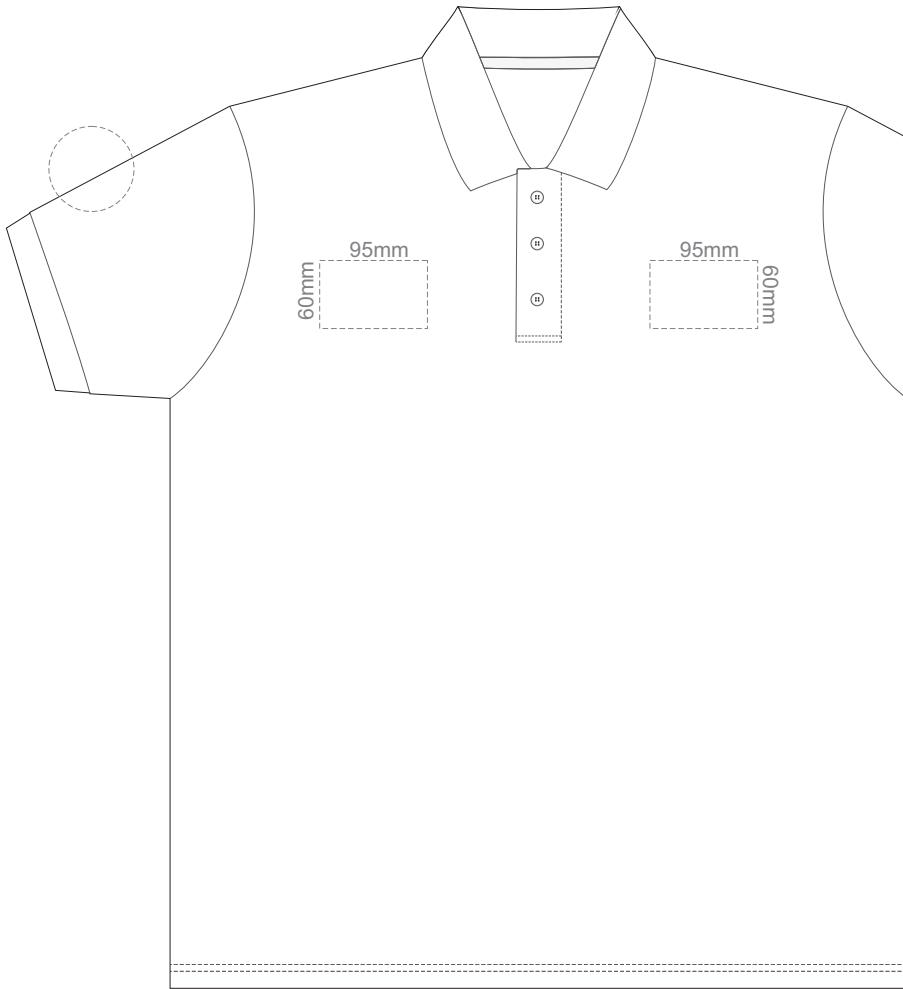

FRONT ADULT 5XL

ADULT 5XL

15% of Actual Size
Colourflex Transfer

BACK ADULT 5XL

Print area 280x200mm can be rotated to best suit.

ADULT 5XL

15% of Actual Size
Embroidery

FRONT ADULT SMALL

BACK ADULT SMALL

ADULT SMALL

15% of Actual Size
Embroidery

FRONT ADULT MEDIUM

BACK ADULT MEDIUM

ADULT MEDIUM

15% of Actual Size
Embroidery

FRONT ADULT LARGE

BACK ADULT LARGE

Ash

ADULT LARGE

15% of Actual Size
Embroidery

FRONT ADULT XL

BACK ADULT XL

ADULT XL

15% of Actual Size
Embroidery

FRONT ADULT XXL

BACK ADULT XXL

ADULT XXL

15% of Actual Size
Embroidery

FRONT ADULT 3XL

BACK ADULT 3XL

ADULT 3XL

15% of Actual Size
Embroidery