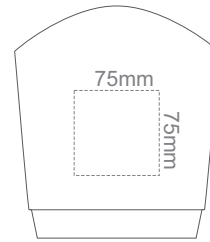

15% of Actual Size
Screen Print

FRONT ADULT 4XL

BACK ADULT 4XL

ADULT 4XL

15% of Actual Size
Screen Print

FRONT ADULT 5XL

ADULT 5XL

15% of Actual Size
Screen Print

BACK ADULT 5XL

ADULT 5XL

15% of Actual Size
Colourflex Transfer

FRONT ADULT SMALL

BACK ADULT SMALL

Print area 280x200mm can be rotated to best suit.

ADULT SMALL

15% of Actual Size
Colourflex Transfer

FRONT ADULT MEDIUM

BACK ADULT MEDIUM

Print area 280x200mm can be rotated to best suit.

ADULT MEDIUM

15% of Actual Size
Colourflex Transfer

FRONT ADULT LARGE

BACK ADULT LARGE

Print area 280x200mm can be rotated to best suit.

Ash

ADULT LARGE

15% of Actual Size
Colourflex Transfer

FRONT ADULT XL

BACK ADULT XL

Print area 280x200mm can be rotated to best suit.

ADULT XL

15% of Actual Size
Colourflex Transfer