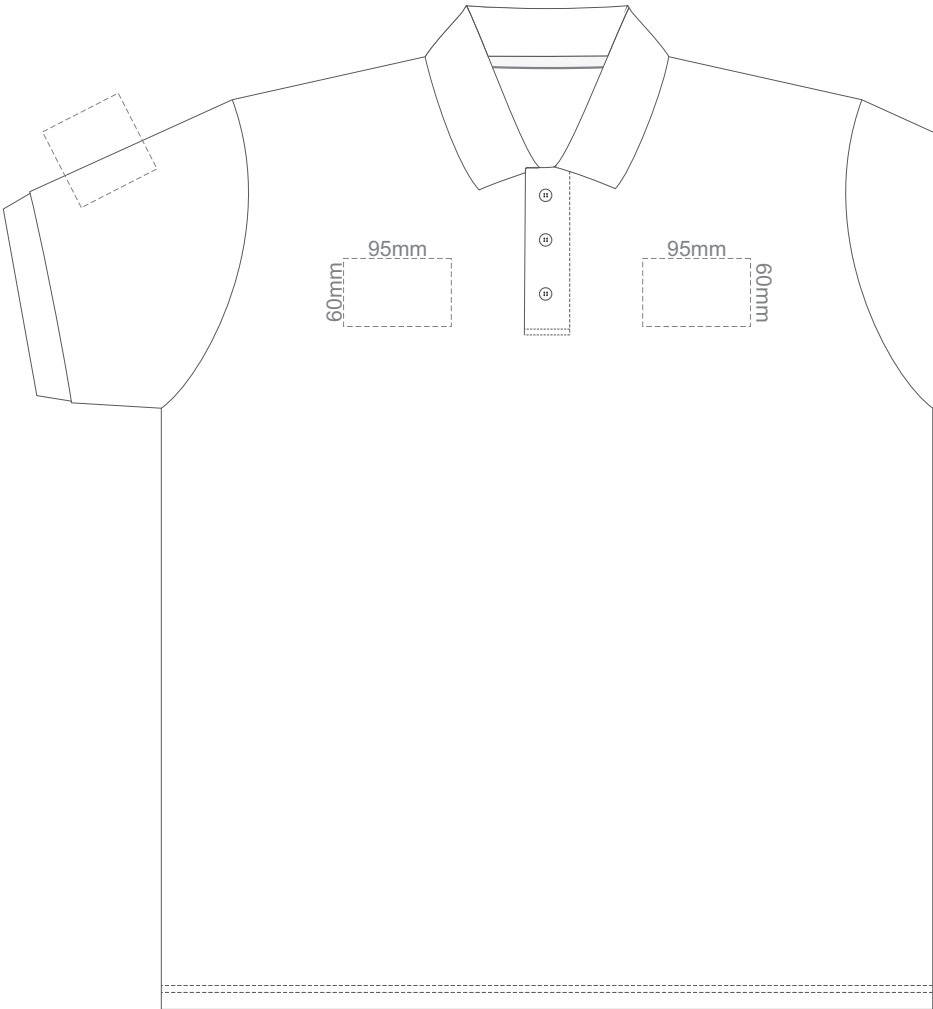

15% of Actual Size
Screen Print

FRONT ADULT LARGE

BACK ADULT LARGE

ADULT LARGE

15% of Actual Size
Screen Print

FRONT ADULT XL

BACK ADULT XL

ADULT XL

15% of Actual Size
Screen Print

FRONT ADULT XXL

BACK ADULT XXL

ADULT XXL

15% of Actual Size
Screen Print

FRONT ADULT 3XL

BACK ADULT 3XL

ADULT 3XL

15% of Actual Size
Screen Print

FRONT ADULT 4XL

BACK ADULT 4XL

ADULT 4XL

15% of Actual Size
Screen Print

FRONT ADULT 5XL

ADULT 5XL

15% of Actual Size
Screen Print

BACK ADULT 5XL

ADULT 5XL

15% of Actual Size
Colourflex Transfer

FRONT ADULT SMALL

BACK ADULT SMALL

Print area 280x200mm can be rotated to best suit.

ADULT SMALL

15% of Actual Size
Colourflex Transfer