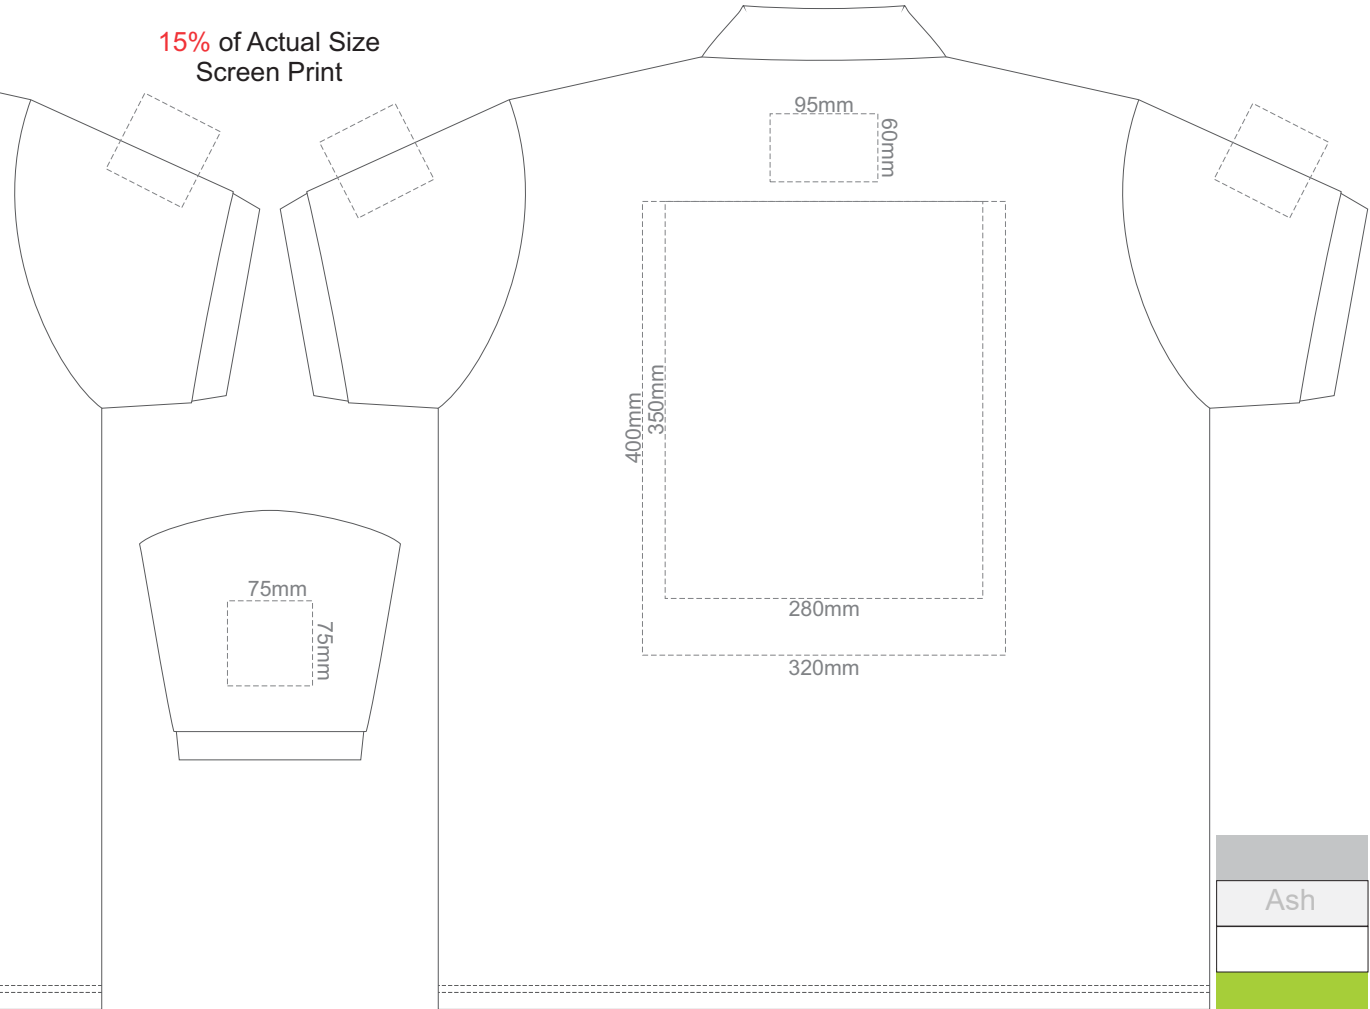

BACK ADULT 4XL