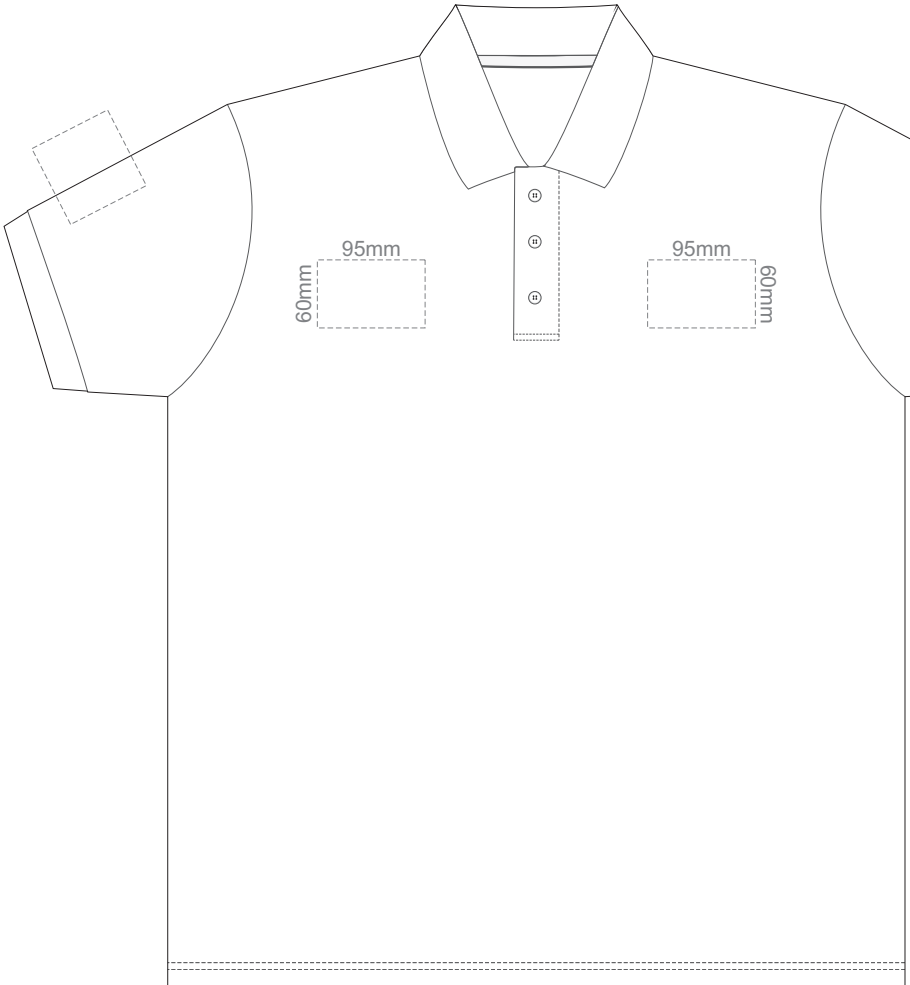

Ash

ADULT LARGE

15% of Actual Size
Colourflex Transfer

FRONT ADULT XL

BACK ADULT XL

Print area 280x200mm can be rotated to best suit.

ADULT XL

15% of Actual Size
Colourflex Transfer

FRONT ADULT XXL

BACK ADULT XXL

Print area 280x200mm can be rotated to best suit.

Ash

ADULT XXL

15% of Actual Size
Colourflex Transfer

FRONT ADULT 3XL

BACK ADULT 3XL