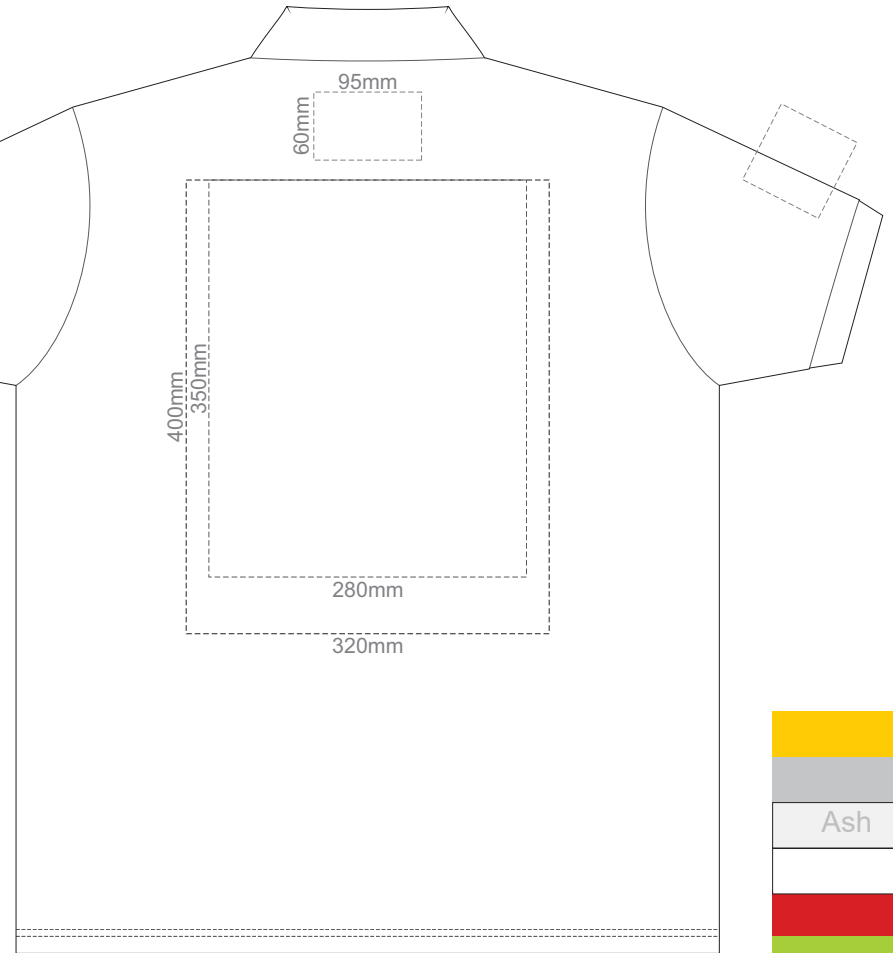

15% of Actual Size
Screen Print

FRONT ADULT SMALL

BACK ADULT SMALL

ADULT SMALL

15% of Actual Size
Screen Print

FRONT ADULT MEDIUM

BACK ADULT MEDIUM

ADULT MEDIUM

15% of Actual Size
Screen Print

FRONT ADULT LARGE

BACK ADULT LARGE

ADULT LARGE

15% of Actual Size
Screen Print

FRONT ADULT XL

BACK ADULT XL

ADULT XL

15% of Actual Size
Screen Print

FRONT ADULT XXL

BACK ADULT XXL

ADULT XXL

15% of Actual Size
Screen Print

FRONT ADULT 3XL

BACK ADULT 3XL

ADULT 3XL

BACK ADULT 5XL

ADULT 5XL

15% of Actual Size
Colourflex Transfer

FRONT ADULT SMALL

BACK ADULT SMALL

Print area 280x200mm can be rotated to best suit.

ADULT SMALL

15% of Actual Size
Colourflex Transfer