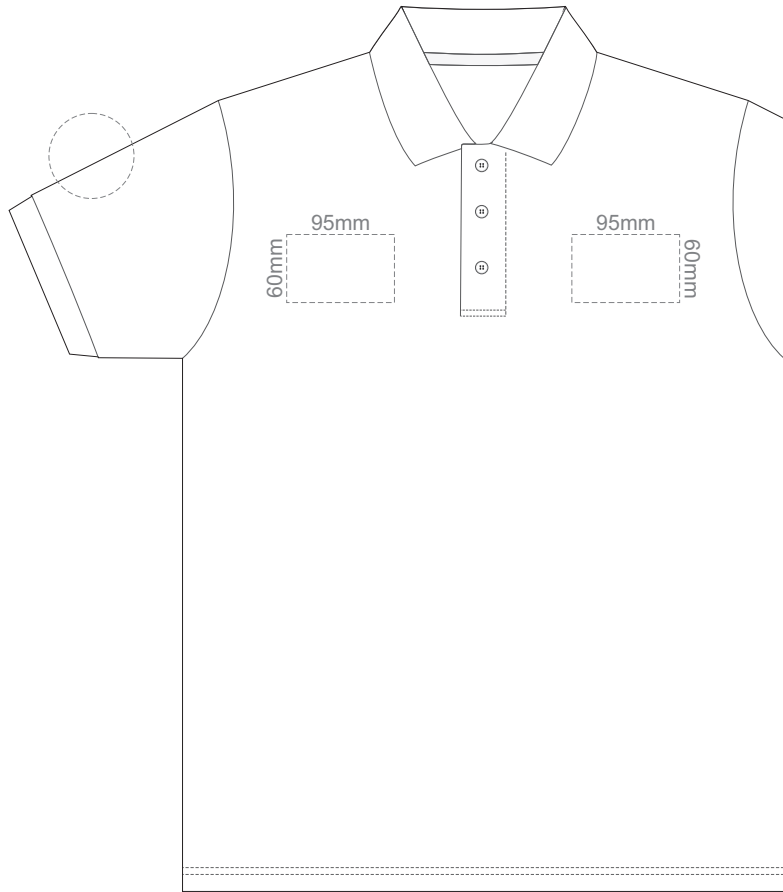

FRONT ADULT 5XL

ADULT 5XL

15% of Actual Size
Colourflex Transfer

BACK ADULT 5XL

Print area 280x200mm can be rotated to best suit.

ADULT 5XL

15% of Actual Size
Embroidery

FRONT ADULT SMALL

BACK ADULT SMALL

ADULT SMALL

15% of Actual Size
Embroidery

FRONT ADULT MEDIUM

BACK ADULT MEDIUM

ADULT MEDIUM

15% of Actual Size
Embroidery

FRONT ADULT LARGE