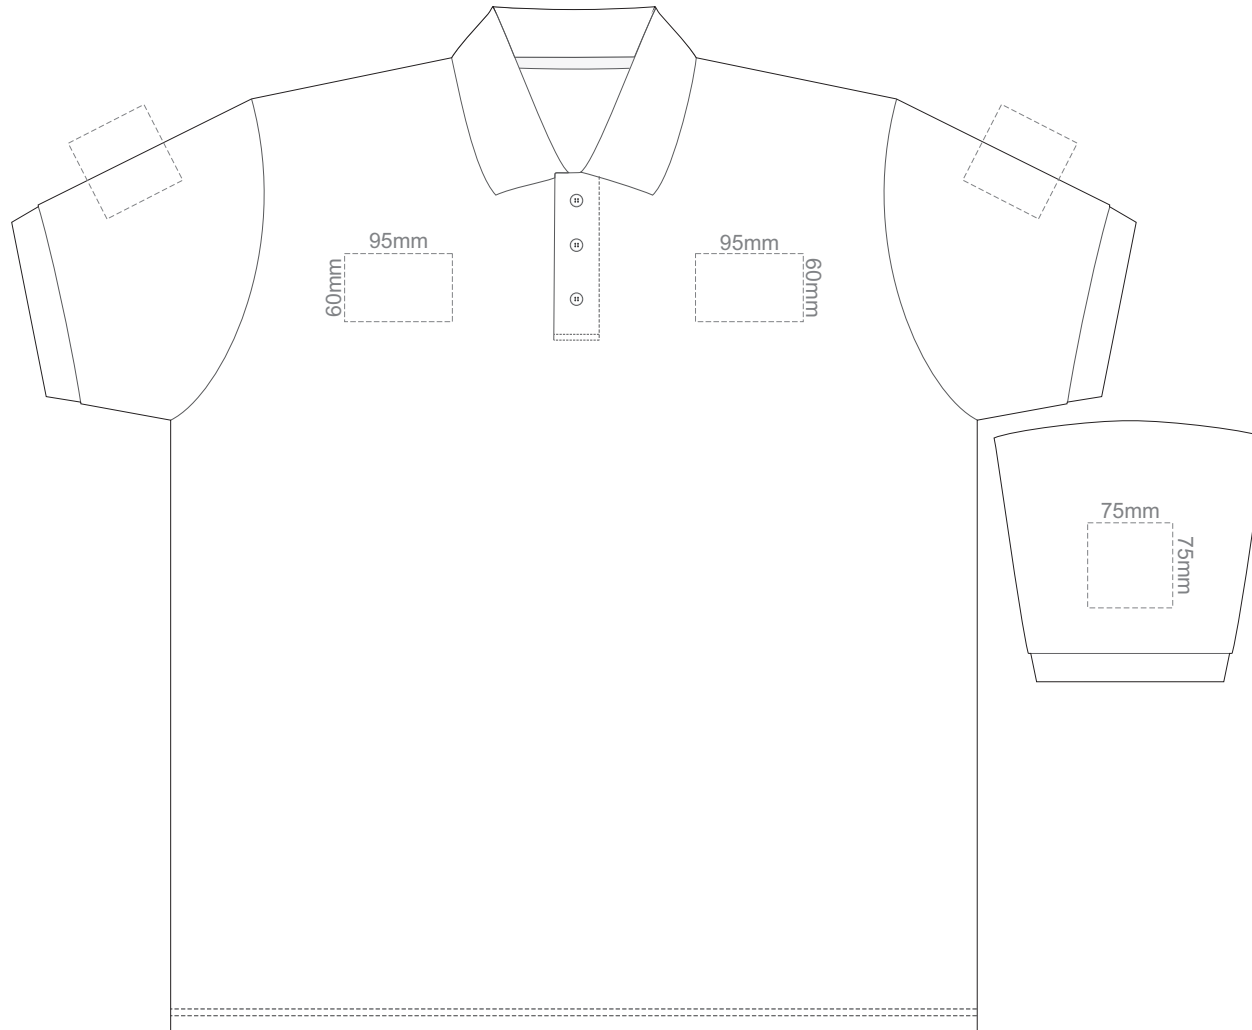

Print area 280x200mm can be rotated to best suit.

ADULT 3XL

15% of Actual Size
Colourflex Transfer

FRONT ADULT 4XL

BACK ADULT 4XL

Print area 280x200mm can be rotated to best suit.

ADULT 4XL

15% of Actual Size
Colourflex Transfer