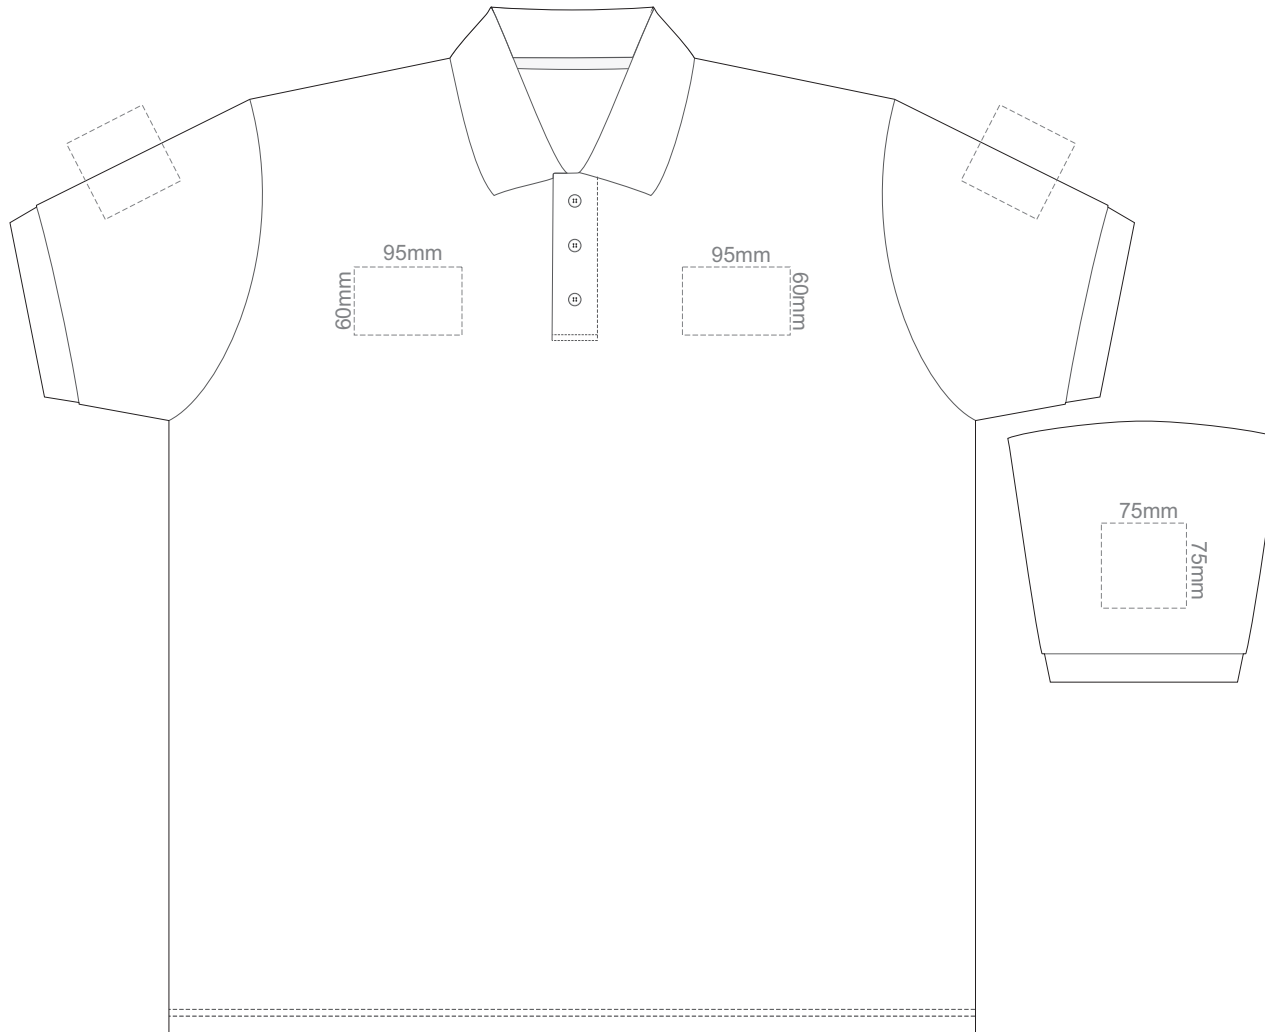

15% of Actual Size
Screen Print

FRONT ADULT 4XL

BACK ADULT 4XL

ADULT 4XL

15% of Actual Size
Screen Print

FRONT ADULT 5XL

ADULT 5XL

15% of Actual Size
Screen Print

BACK ADULT 5XL

ADULT 5XL

15% of Actual Size
Colourflex Transfer

FRONT ADULT SMALL

BACK ADULT SMALL

Print area 280x200mm can be rotated to best suit.

ADULT SMALL

15% of Actual Size
Colourflex Transfer