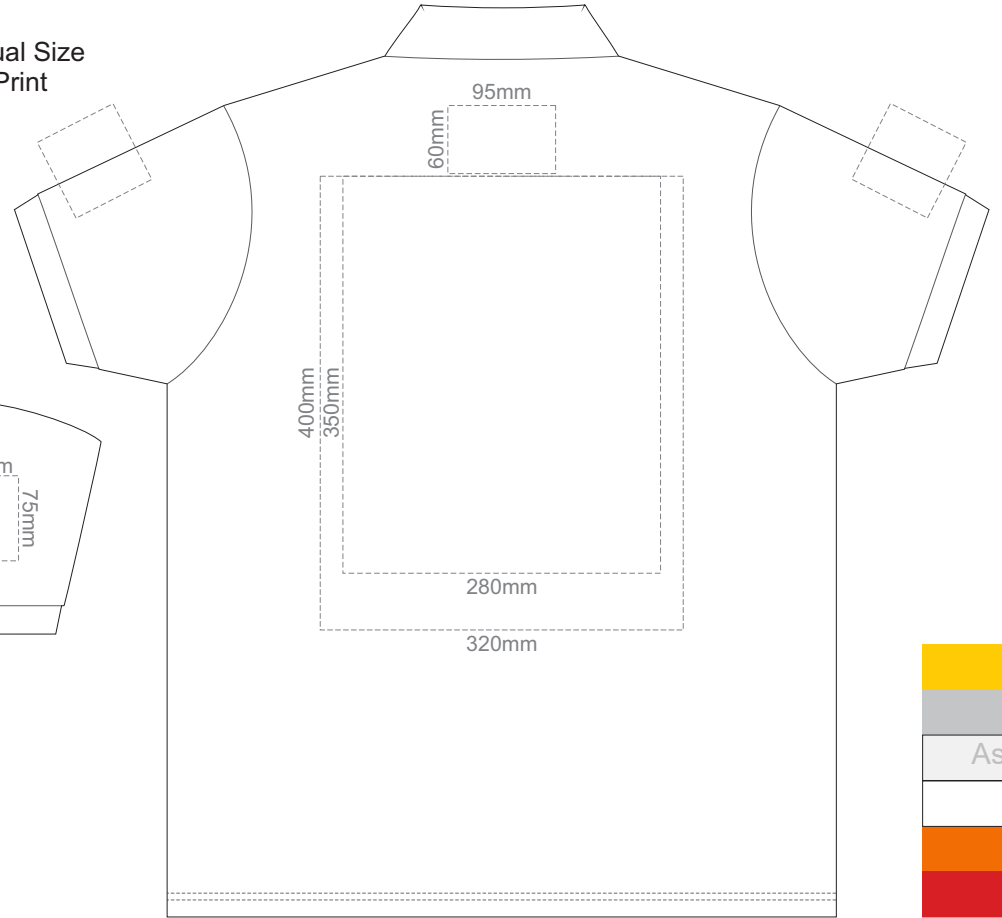

15% of Actual Size
Screen Print

FRONT ADULT LARGE

BACK ADULT LARGE

ADULT LARGE

15% of Actual Size
Screen Print

FRONT ADULT XL

BACK ADULT XL

ADULT XL

15% of Actual Size
Screen Print

FRONT ADULT XXL

BACK ADULT XXL

ADULT XXL

15% of Actual Size
Screen Print

FRONT ADULT 3XL

BACK ADULT 3XL

ADULT 3XL

BACK ADULT 5XL

ADULT 5XL

15% of Actual Size
Colourflex Transfer

FRONT ADULT SMALL

BACK ADULT SMALL

Print area 280x200mm can be rotated to best suit.

ADULT SMALL

15% of Actual Size
Colourflex Transfer

BACK ADULT 5XL

ADULT 5XL