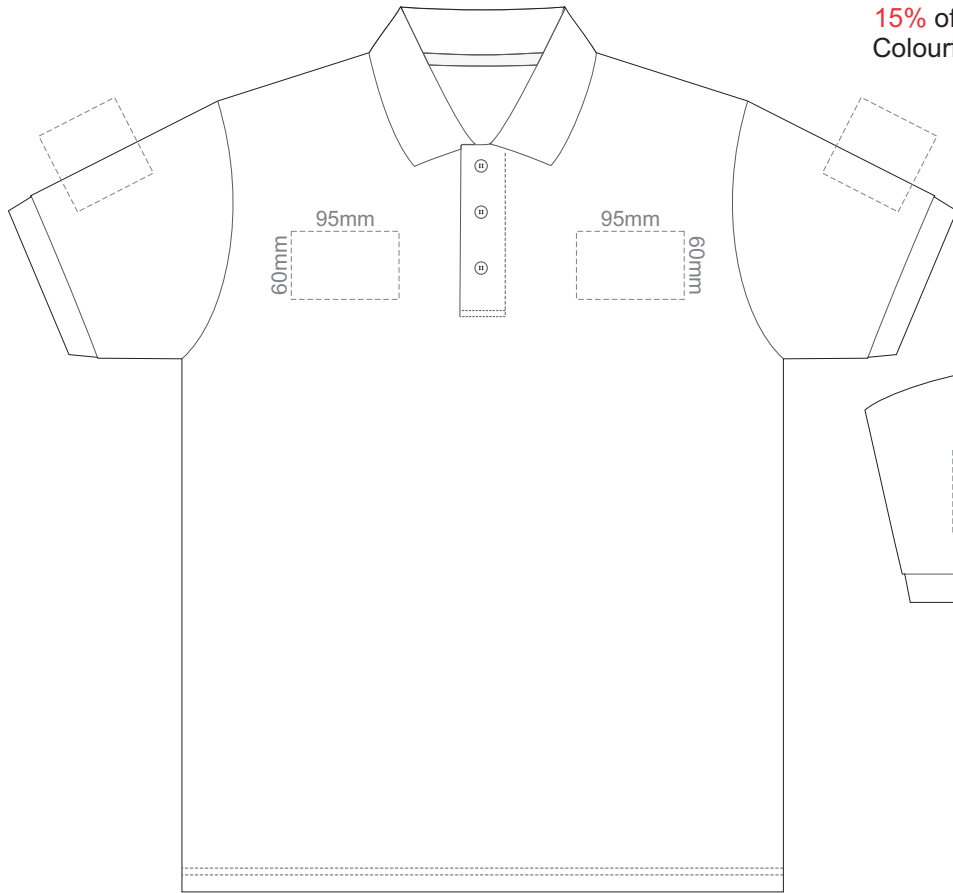

BACK ADULT 5XL

ADULT 5XL

15% of Actual Size
Colourflex Transfer

FRONT ADULT SMALL

BACK ADULT SMALL

Print area 280x200mm can be rotated to best suit.

ADULT SMALL

15% of Actual Size
Colourflex Transfer

FRONT ADULT MEDIUM

BACK ADULT MEDIUM

Print area 280x200mm can be rotated to best suit.

ADULT MEDIUM

15% of Actual Size
Colourflex Transfer

FRONT ADULT LARGE

BACK ADULT LARGE

Print area 280x200mm can be rotated to best suit.

Ash

ADULT LARGE

15% of Actual Size
Colourflex Transfer

FRONT ADULT XL

BACK ADULT XL

Print area 280x200mm can be rotated to best suit.

ADULT XL

15% of Actual Size
Colourflex Transfer