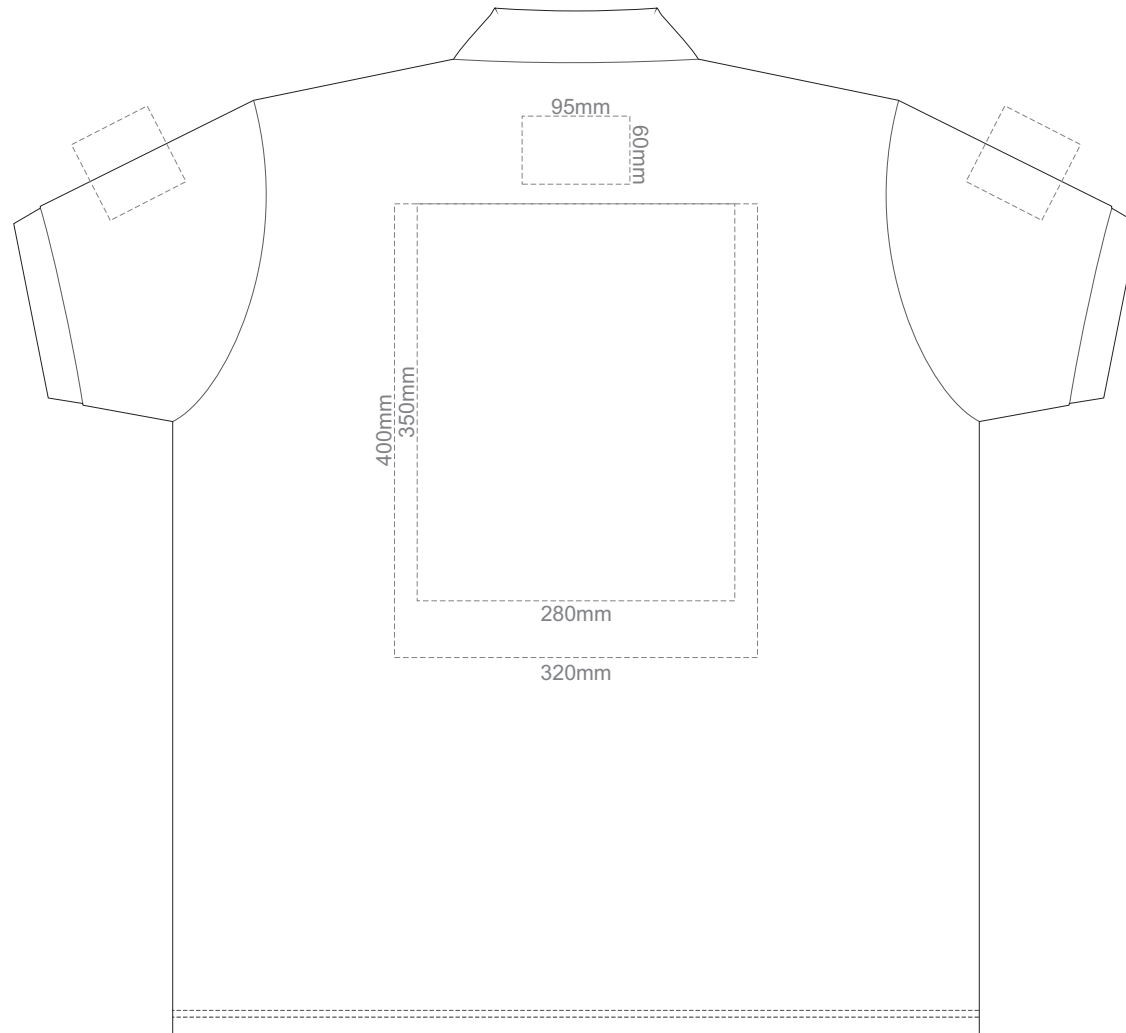

15% of Actual Size
Screen Print

FRONT ADULT 4XL

BACK ADULT 4XL

ADULT 4XL

15% of Actual Size
Screen Print

FRONT ADULT 5XL

ADULT 5XL

15% of Actual Size
Screen Print

BACK ADULT 5XL

ADULT 5XL

15% of Actual Size
Colourflex Transfer

FRONT ADULT SMALL

BACK ADULT SMALL

Print area 280x200mm can be rotated to best suit.

ADULT SMALL

15% of Actual Size
Colourflex Transfer

FRONT ADULT MEDIUM

BACK ADULT MEDIUM

Print area 280x200mm can be rotated to best suit.

ADULT MEDIUM

15% of Actual Size
Colourflex Transfer

FRONT ADULT LARGE

BACK ADULT LARGE

Print area 280x200mm can be rotated to best suit.

Ash

ADULT LARGE

15% of Actual Size
Colourflex Transfer

FRONT ADULT XL

BACK ADULT XL

Print area 280x200mm can be rotated to best suit.

ADULT XL

15% of Actual Size
Colourflex Transfer