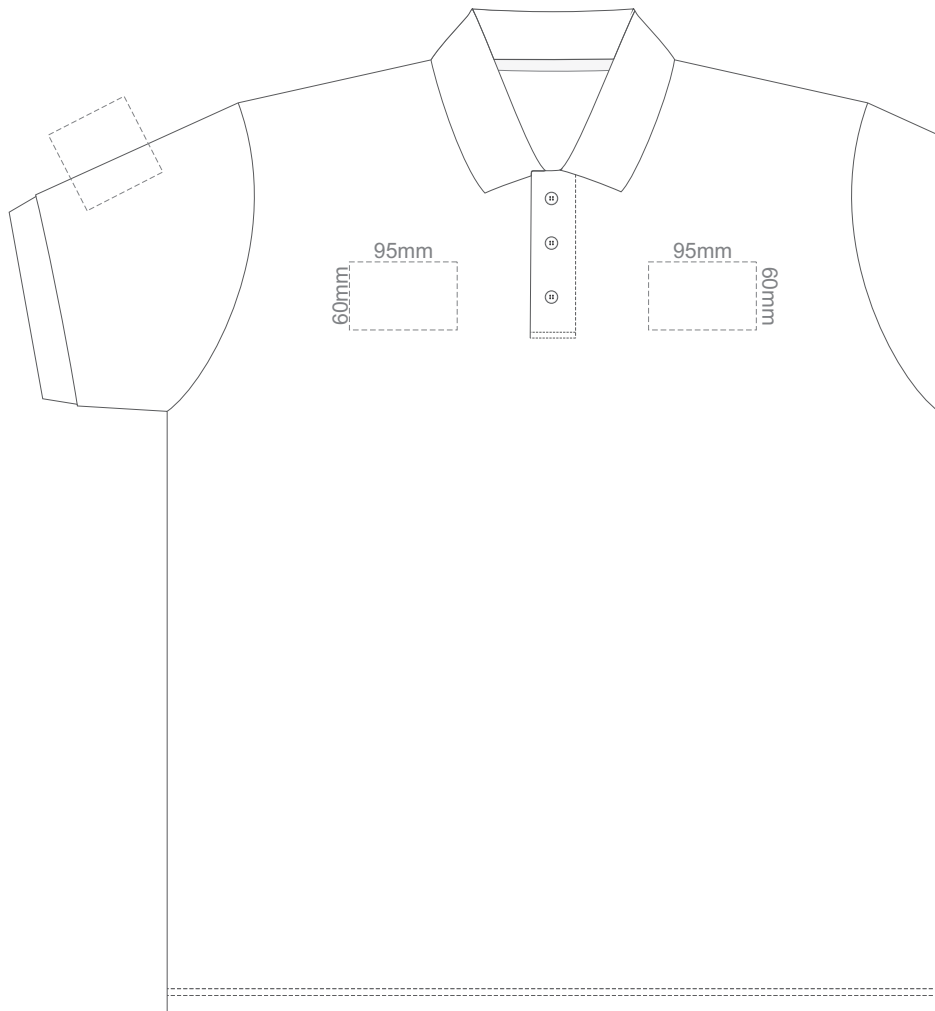

15% of Actual Size
Colourflex Transfer

FRONT ADULT 4XL