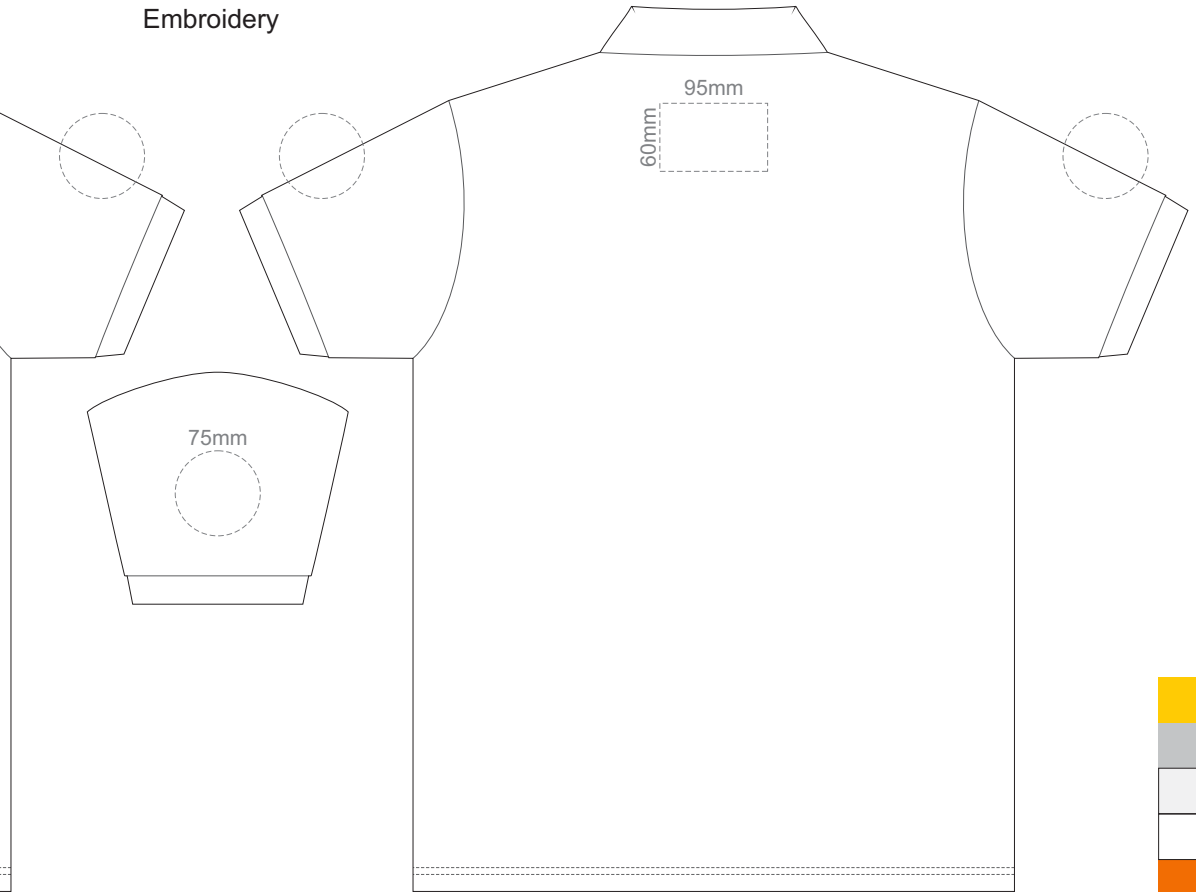

FRONT ADULT 5XL

ADULT 5XL

15% of Actual Size
Colourflex Transfer

BACK ADULT 5XL

Print area 280x200mm can be rotated to best suit.

ADULT 5XL

15% of Actual Size
Embroidery

FRONT ADULT SMALL

BACK ADULT SMALL

ADULT SMALL

15% of Actual Size
Embroidery

FRONT ADULT MEDIUM

BACK ADULT MEDIUM

ADULT MEDIUM

15% of Actual Size
Embroidery

FRONT ADULT LARGE