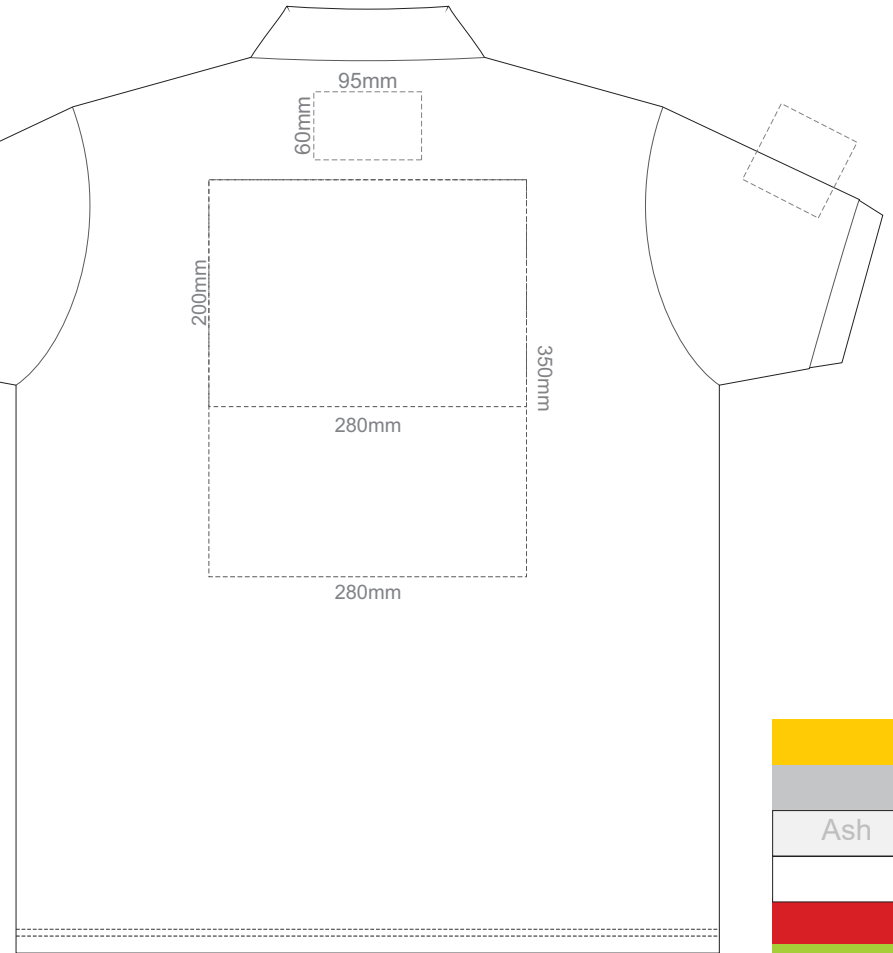

BACK ADULT 5XL

ADULT 5XL

15% of Actual Size
Colourflex Transfer

FRONT ADULT SMALL

BACK ADULT SMALL

Print area 280x200mm can be rotated to best suit.

ADULT SMALL

15% of Actual Size
Colourflex Transfer

FRONT ADULT MEDIUM

BACK ADULT MEDIUM

Print area 280x200mm can be rotated to best suit.

ADULT MEDIUM

15% of Actual Size
Colourflex Transfer

FRONT ADULT LARGE

BACK ADULT LARGE

Print area 280x200mm can be rotated to best suit.

Ash

ADULT LARGE

15% of Actual Size
Colourflex Transfer

FRONT ADULT XL

BACK ADULT XL

Print area 280x200mm can be rotated to best suit.

ADULT XL

15% of Actual Size
Colourflex Transfer

FRONT ADULT XXL

BACK ADULT XXL

Print area 280x200mm can be rotated to best suit.

Ash

ADULT XXL

15% of Actual Size
Colourflex Transfer

FRONT ADULT 3XL

BACK ADULT 3XL