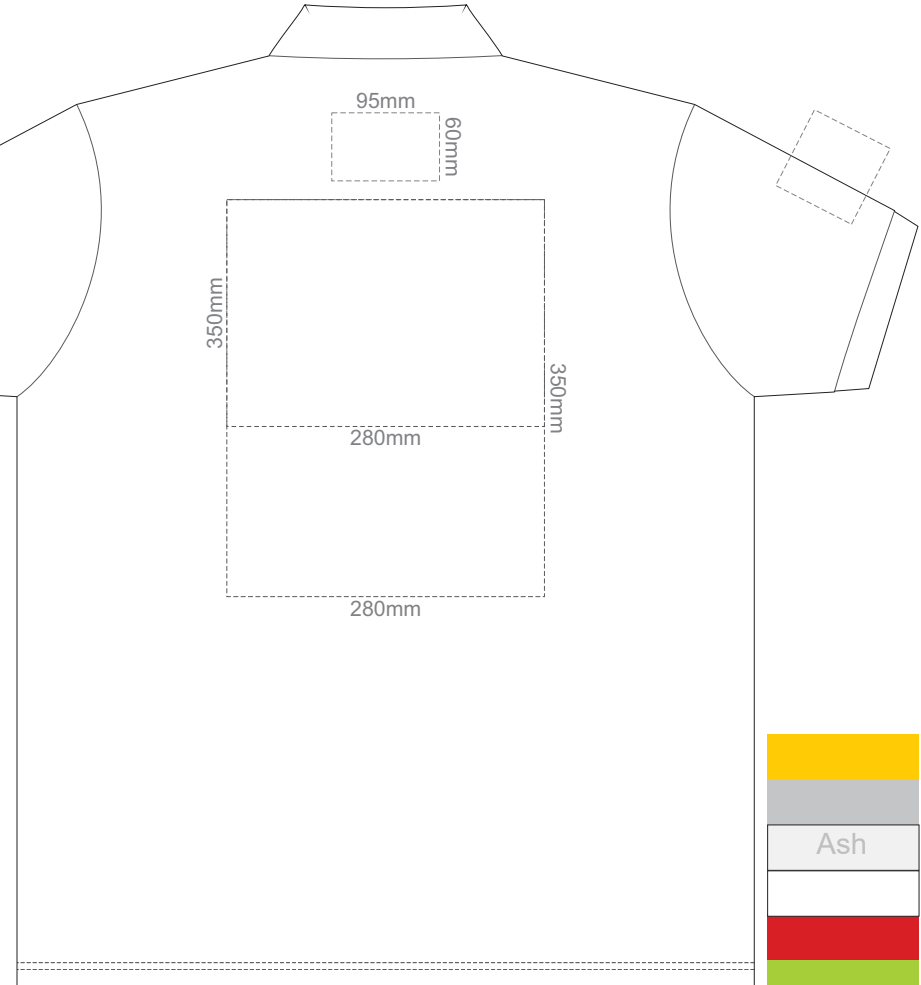

Ash

ADULT LARGE

15% of Actual Size
Colourflex Transfer

FRONT ADULT XL

BACK ADULT XL

Print area 280x200mm can be rotated to best suit.

ADULT XL

15% of Actual Size
Colourflex Transfer

FRONT ADULT XXL

BACK ADULT XXL

Print area 280x200mm can be rotated to best suit.

Ash

ADULT XXL

15% of Actual Size
Colourflex Transfer

FRONT ADULT 3XL

BACK ADULT 3XL

Print area 280x200mm can be rotated to best suit.

ADULT 3XL

15% of Actual Size
Colourflex Transfer

FRONT ADULT 4XL

BACK ADULT 4XL

Print area 280x200mm can be rotated to best suit.

ADULT 4XL

15% of Actual Size
Colourflex Transfer

FRONT ADULT 5XL

ADULT 5XL

15% of Actual Size
Colourflex Transfer

BACK ADULT 5XL

Print area 280x200mm can be rotated to best suit.

ADULT 5XL

15% of Actual Size
Embroidery

FRONT ADULT SMALL