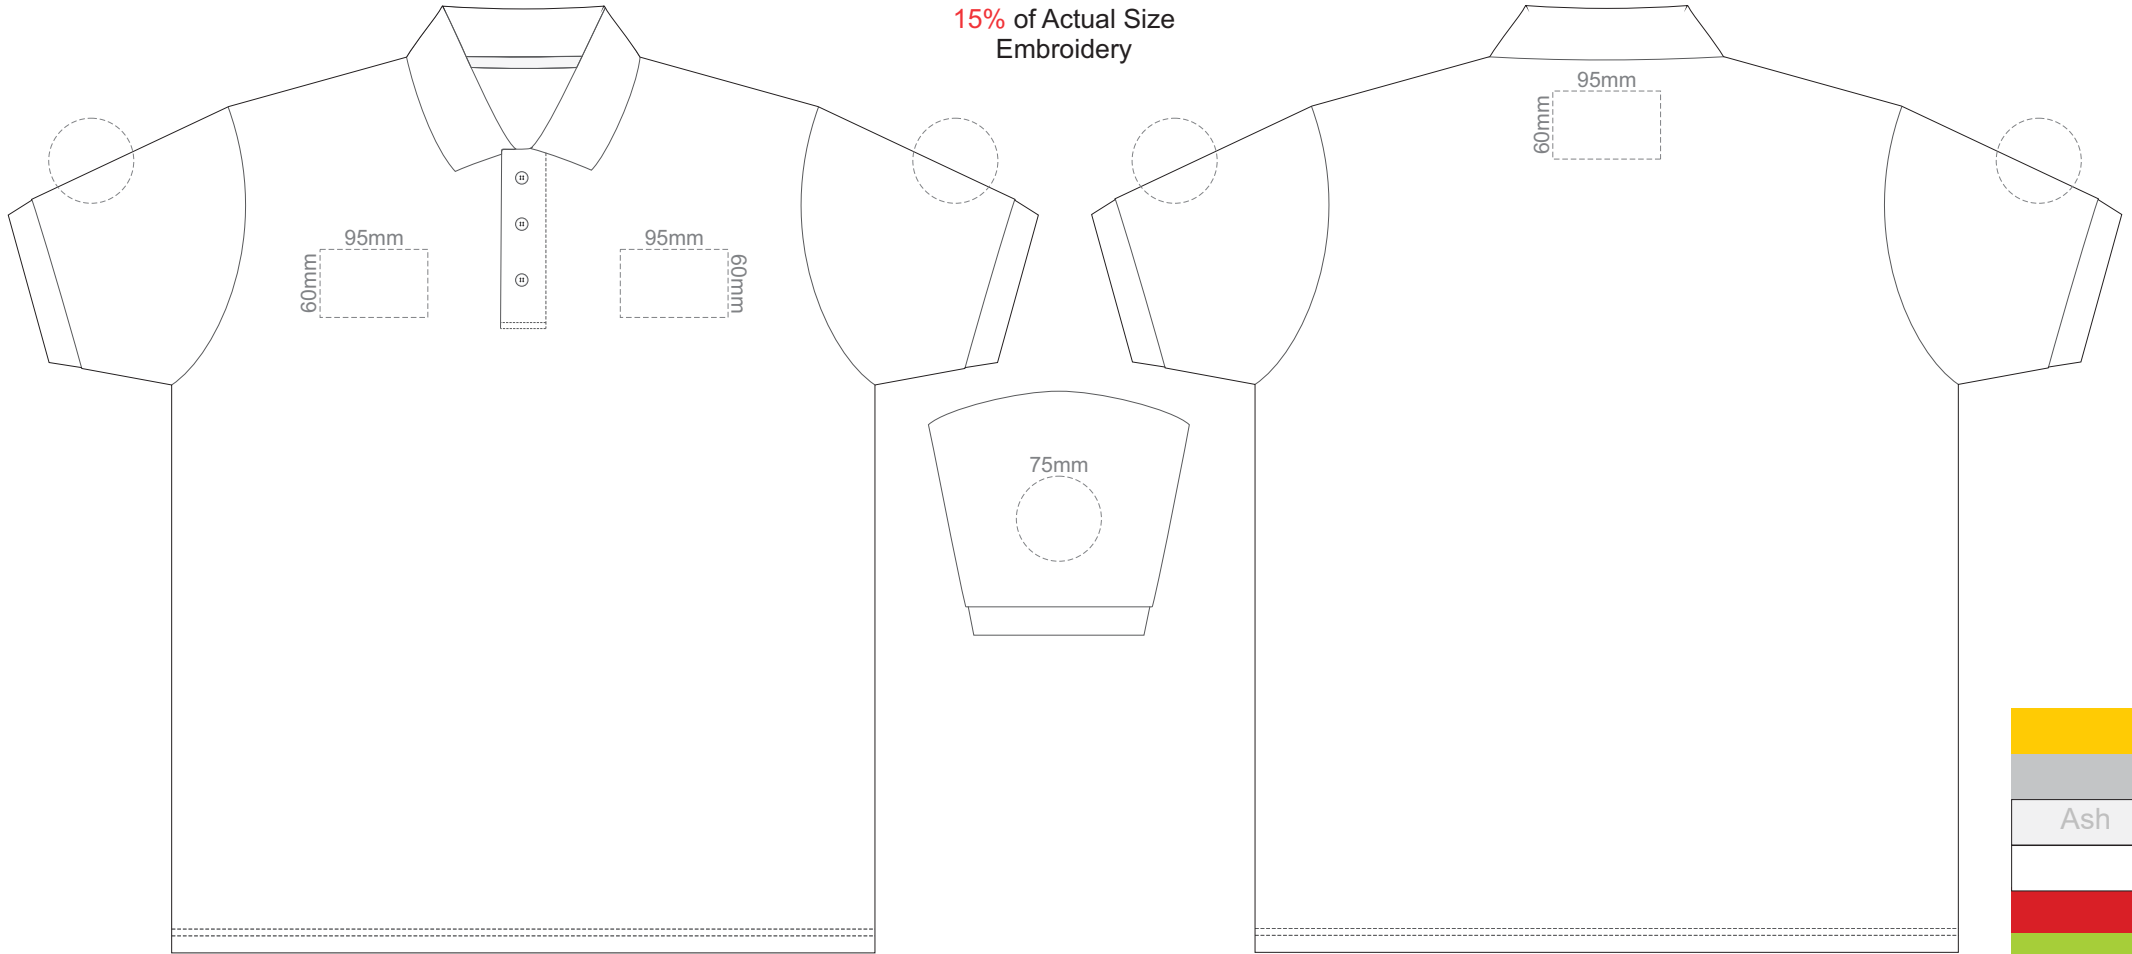

BACK ADULT LARGE

Ash

ADULT LARGE

15% of Actual Size
Embroidery

FRONT ADULT XL

BACK ADULT XL

ADULT XL

15% of Actual Size
Embroidery