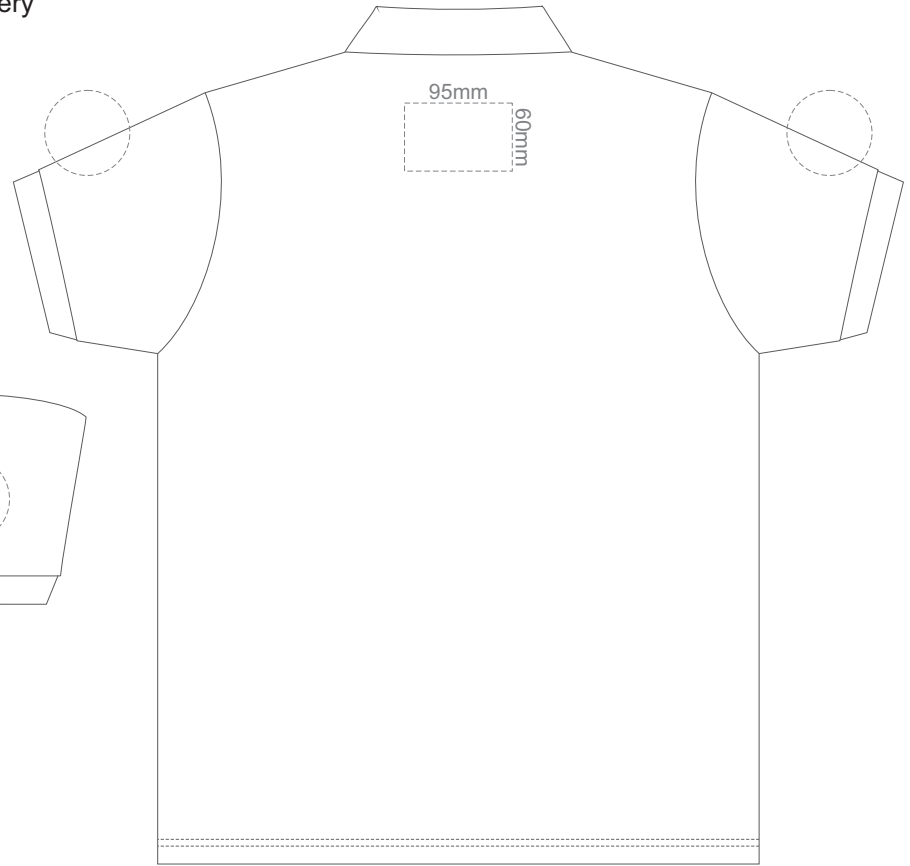

FRONT ADULT 5XL

ADULT 5XL

15% of Actual Size
Colourflex Transfer

BACK ADULT 5XL

Print area 280x200mm can be rotated to best suit.

ADULT 5XL

15% of Actual Size
Embroidery

FRONT ADULT SMALL

BACK ADULT SMALL

ADULT SMALL

15% of Actual Size
Embroidery

FRONT ADULT MEDIUM

BACK ADULT MEDIUM

ADULT MEDIUM

15% of Actual Size
Embroidery

FRONT ADULT LARGE