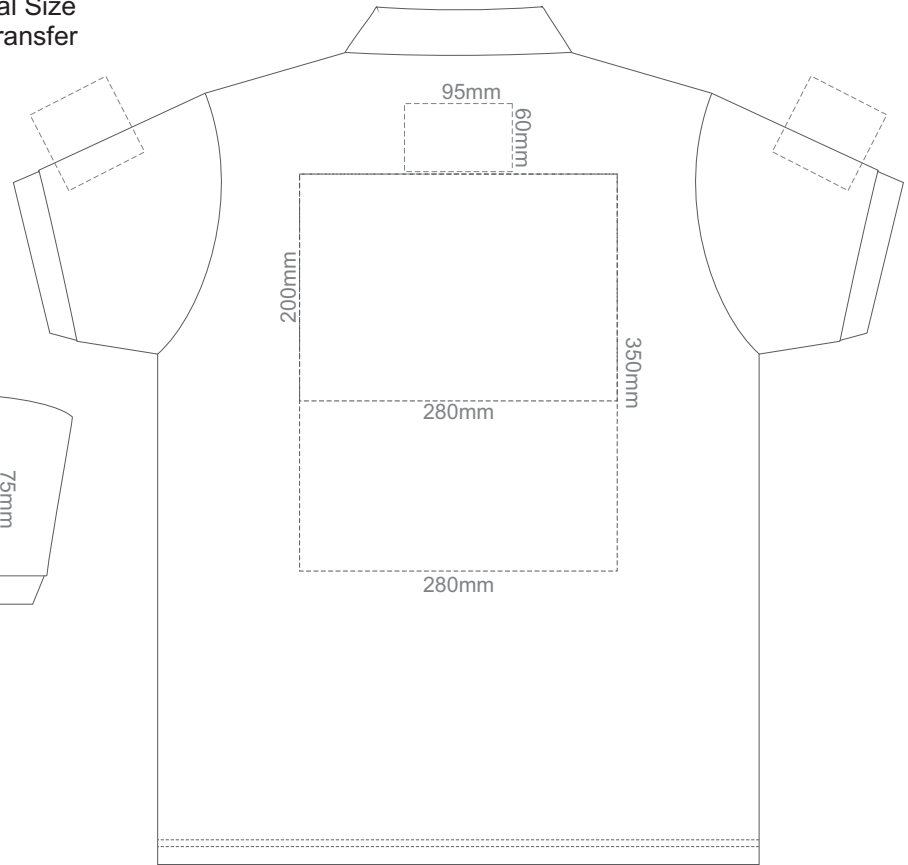

BACK ADULT 5XL

ADULT 5XL

15% of Actual Size
Colourflex Transfer

FRONT ADULT SMALL

BACK ADULT SMALL

Print area 280x200mm can be rotated to best suit.

ADULT SMALL

15% of Actual Size
Colourflex Transfer

FRONT ADULT MEDIUM

BACK ADULT MEDIUM

Print area 280x200mm can be rotated to best suit.

ADULT MEDIUM

15% of Actual Size
Colourflex Transfer

FRONT ADULT LARGE

BACK ADULT LARGE

Print area 280x200mm can be rotated to best suit.

Ash

ADULT LARGE

15% of Actual Size
Colourflex Transfer

FRONT ADULT XL

BACK ADULT XL

Print area 280x200mm can be rotated to best suit.

ADULT XL

15% of Actual Size
Colourflex Transfer

FRONT ADULT XXL

BACK ADULT XXL

Print area 280x200mm can be rotated to best suit.

Ash

ADULT XXL

15% of Actual Size
Colourflex Transfer

FRONT ADULT 3XL

BACK ADULT 3XL