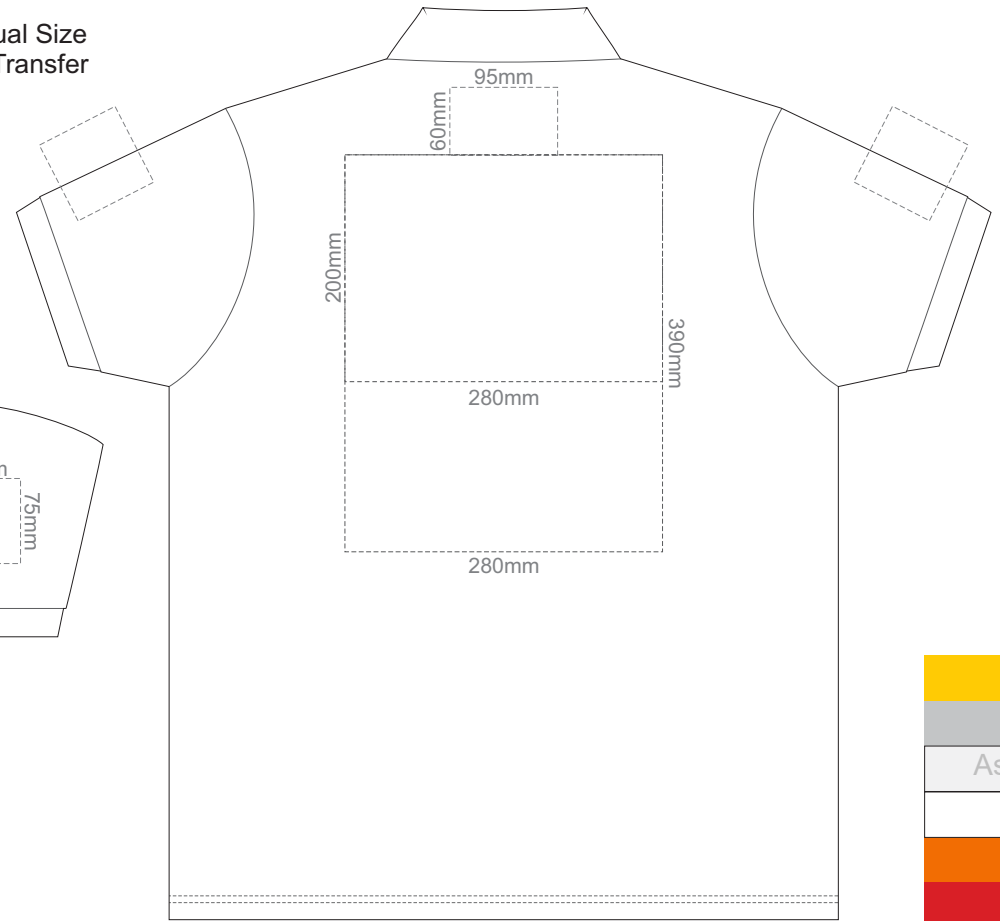

BACK ADULT 5XL

ADULT 5XL

15% of Actual Size
Colourflex Transfer

FRONT ADULT SMALL

BACK ADULT SMALL

Print area 280x200mm can be rotated to best suit.

ADULT SMALL

15% of Actual Size
Colourflex Transfer

FRONT ADULT MEDIUM

BACK ADULT MEDIUM

Print area 280x200mm can be rotated to best suit.

ADULT MEDIUM

15% of Actual Size
Colourflex Transfer

FRONT ADULT LARGE

BACK ADULT LARGE

Print area 280x200mm can be rotated to best suit.

Ash

ADULT LARGE

15% of Actual Size
Colourflex Transfer

FRONT ADULT XL

BACK ADULT XL

Print area 280x200mm can be rotated to best suit.

ADULT XL

15% of Actual Size
Colourflex Transfer

FRONT ADULT XXL

BACK ADULT XXL

Print area 280x200mm can be rotated to best suit.

Ash

ADULT XXL

15% of Actual Size
Colourflex Transfer

FRONT ADULT 3XL

BACK ADULT 3XL