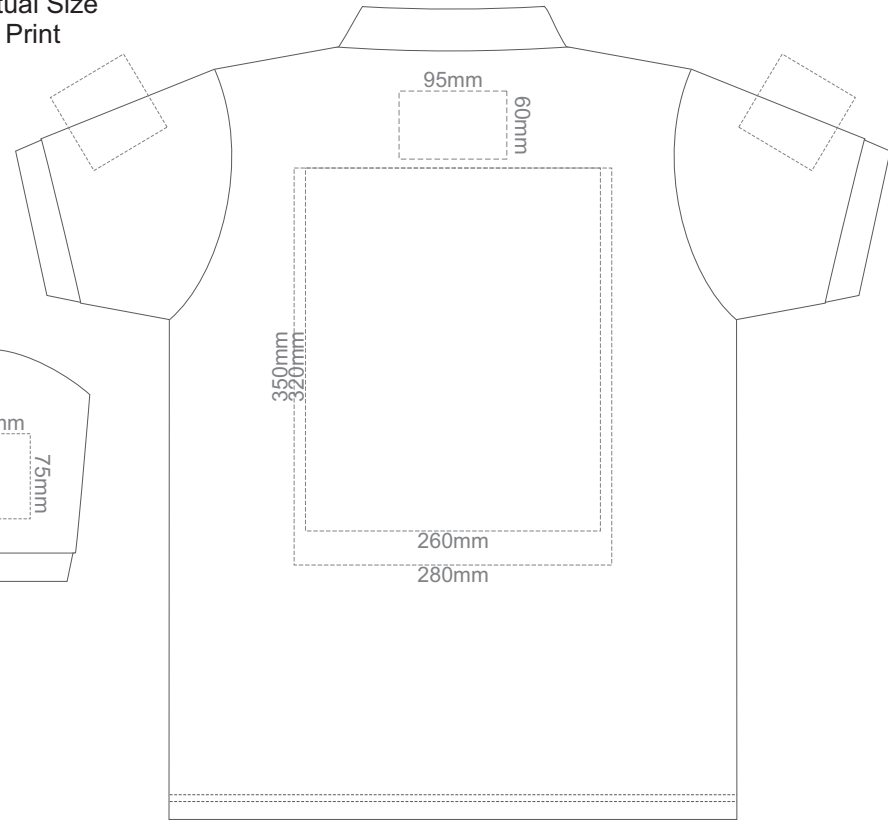

15% of Actual Size
Screen Print

FRONT ADULT SMALL

BACK ADULT SMALL

ADULT SMALL

15% of Actual Size
Screen Print

FRONT ADULT MEDIUM

BACK ADULT MEDIUM

ADULT MEDIUM

15% of Actual Size
Screen Print

FRONT ADULT LARGE

BACK ADULT LARGE

ADULT LARGE

15% of Actual Size
Screen Print

FRONT ADULT XL

BACK ADULT XL

ADULT XL

BACK ADULT 5XL

ADULT 5XL

15% of Actual Size
Colourflex Transfer

FRONT ADULT SMALL

BACK ADULT SMALL

Print area 280x200mm can be rotated to best suit.

ADULT SMALL

15% of Actual Size
Colourflex Transfer

FRONT ADULT 5XL

ADULT 5XL

15% of Actual Size
Colourflex Transfer

BACK ADULT 5XL

Print area 280x200mm can be rotated to best suit.

ADULT 5XL

15% of Actual Size
Embroidery

FRONT ADULT SMALL