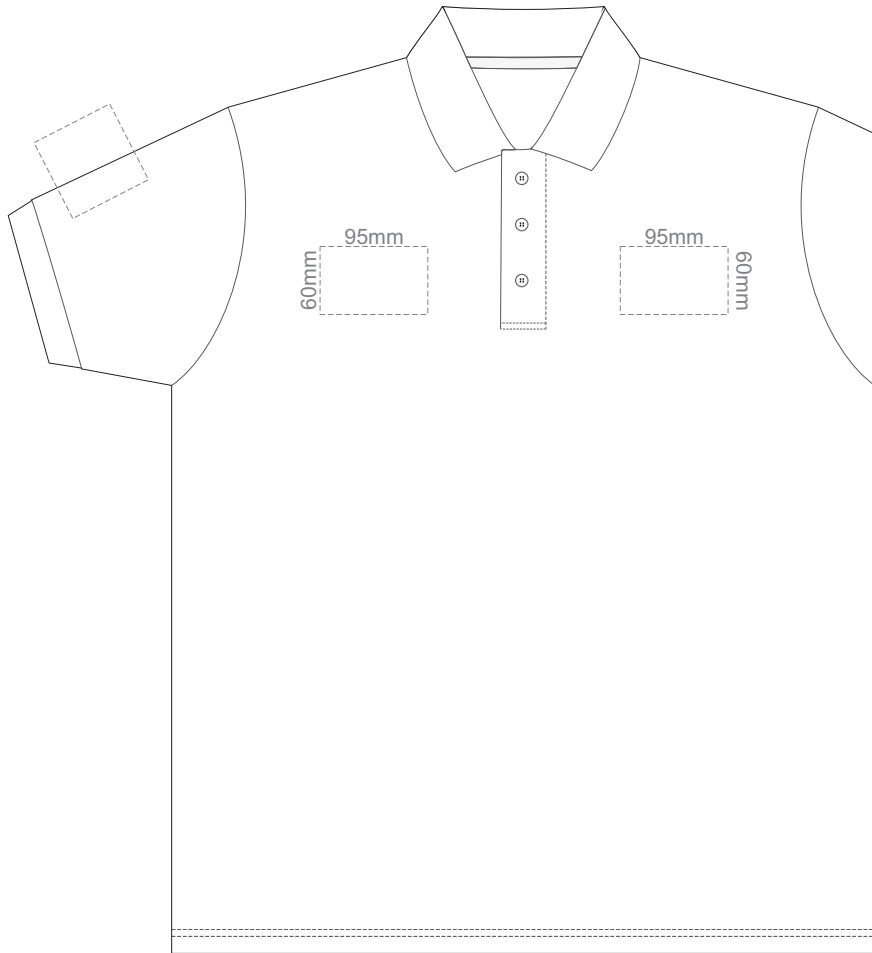

15% of Actual Size
Screen Print

FRONT ADULT SMALL

BACK ADULT SMALL

ADULT SMALL

15% of Actual Size
Screen Print

FRONT ADULT MEDIUM

BACK ADULT MEDIUM

ADULT MEDIUM

15% of Actual Size
Screen Print

FRONT ADULT LARGE

BACK ADULT LARGE

ADULT LARGE

15% of Actual Size
Screen Print

FRONT ADULT XL

BACK ADULT XL

ADULT XL

15% of Actual Size
Screen Print

FRONT ADULT XXL

BACK ADULT XXL

ADULT XXL

15% of Actual Size
Screen Print

FRONT ADULT 3XL

BACK ADULT 3XL

ADULT 3XL

BACK ADULT 5XL

ADULT 5XL

15% of Actual Size
Colourflex Transfer

FRONT ADULT SMALL

BACK ADULT SMALL

Print area 280x200mm can be rotated to best suit.

ADULT SMALL

15% of Actual Size
Colourflex Transfer