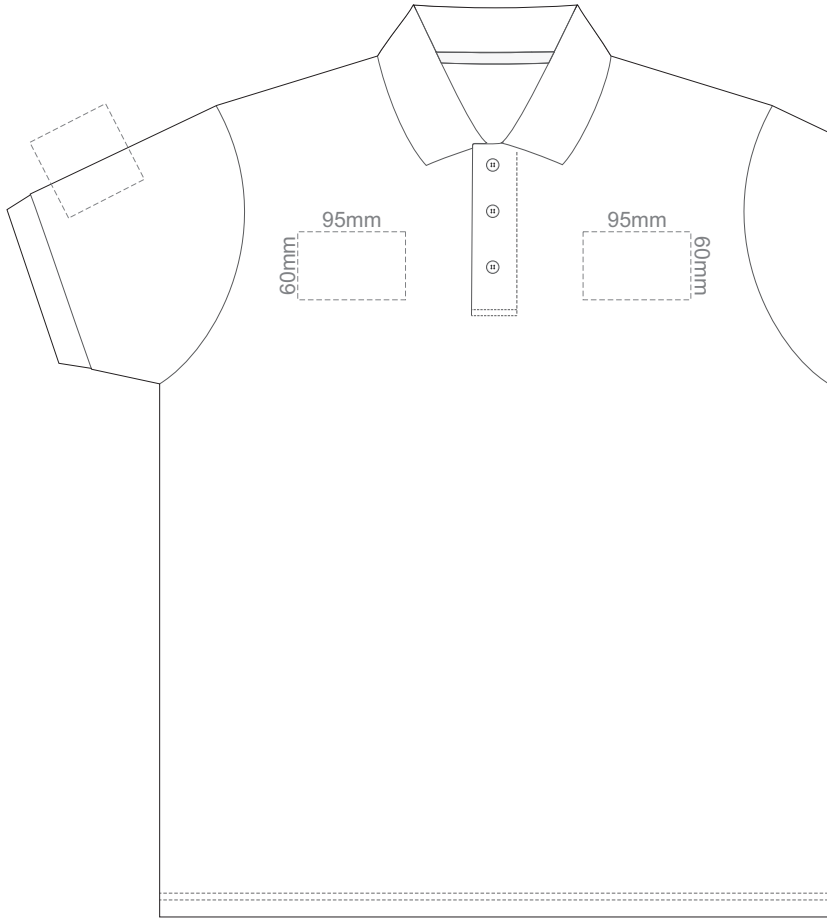

15% of Actual Size
Screen Print

FRONT ADULT SMALL

BACK ADULT SMALL

ADULT SMALL

15% of Actual Size
Screen Print

FRONT ADULT MEDIUM

BACK ADULT MEDIUM

ADULT MEDIUM

15% of Actual Size
Screen Print

FRONT ADULT LARGE

BACK ADULT LARGE

ADULT LARGE

15% of Actual Size
Screen Print

FRONT ADULT XL

BACK ADULT XL

ADULT XL

15% of Actual Size
Screen Print

FRONT ADULT XXL

BACK ADULT XXL

ADULT XXL

15% of Actual Size
Screen Print

FRONT ADULT 3XL

BACK ADULT 3XL

ADULT 3XL

BACK ADULT 5XL

ADULT 5XL

15% of Actual Size
Colourflex Transfer

FRONT ADULT SMALL

BACK ADULT SMALL

Print area 280x200mm can be rotated to best suit.

ADULT SMALL

15% of Actual Size
Colourflex Transfer