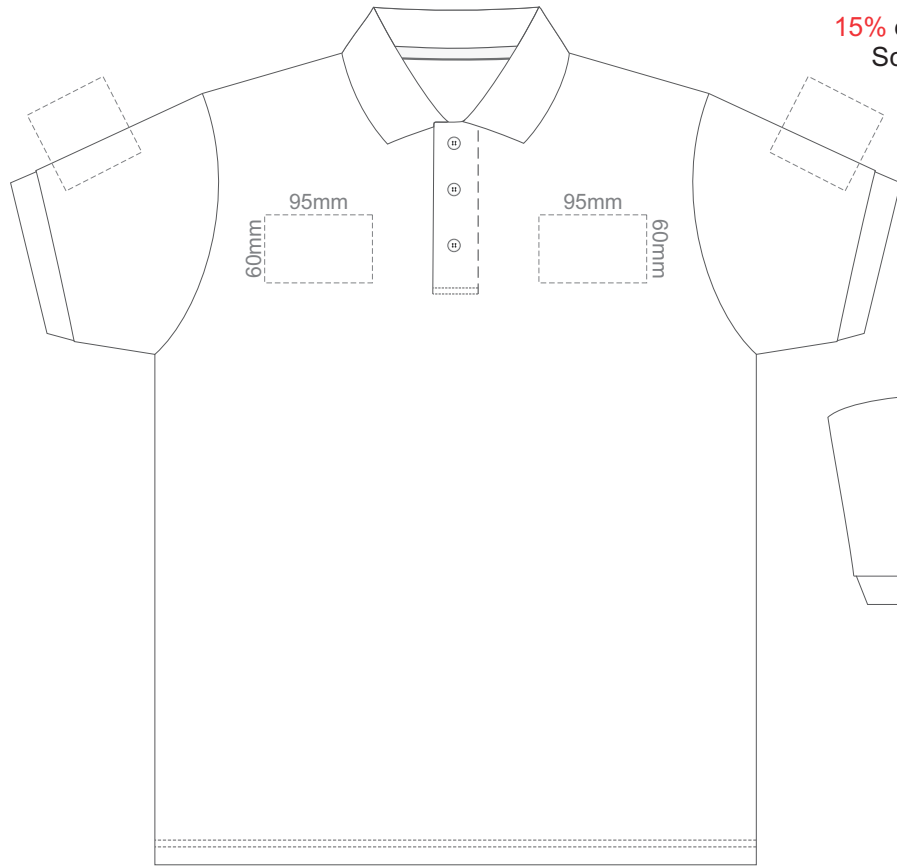

15% of Actual Size
Screen Print

FRONT ADULT SMALL

BACK ADULT SMALL

ADULT SMALL

15% of Actual Size
Screen Print

FRONT ADULT MEDIUM

BACK ADULT MEDIUM

ADULT MEDIUM

15% of Actual Size
Screen Print

FRONT ADULT LARGE

BACK ADULT LARGE

ADULT LARGE

15% of Actual Size
Screen Print

FRONT ADULT XL

BACK ADULT XL

ADULT XL

BACK ADULT 5XL

ADULT 5XL

15% of Actual Size
Colourflex Transfer

FRONT ADULT SMALL

BACK ADULT SMALL

Print area 280x200mm can be rotated to best suit.

ADULT SMALL

15% of Actual Size
Colourflex Transfer

FRONT ADULT MEDIUM

BACK ADULT MEDIUM

Print area 280x200mm can be rotated to best suit.

ADULT MEDIUM

15% of Actual Size
Colourflex Transfer

FRONT ADULT LARGE

BACK ADULT LARGE

Print area 280x200mm can be rotated to best suit.