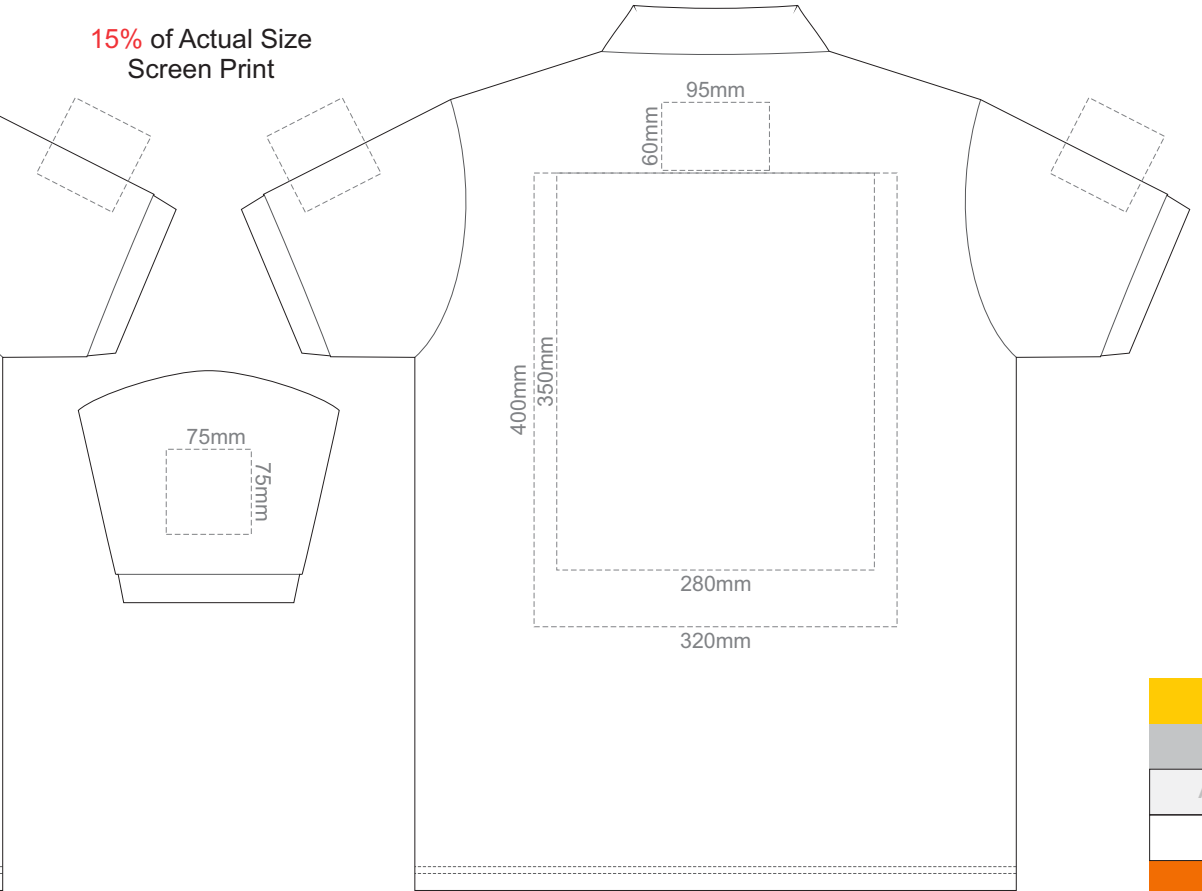

15% of Actual Size
Screen Print

FRONT ADULT SMALL

BACK ADULT SMALL

ADULT SMALL

15% of Actual Size
Screen Print

FRONT ADULT MEDIUM

BACK ADULT MEDIUM

ADULT MEDIUM

15% of Actual Size
Screen Print

FRONT ADULT LARGE

BACK ADULT LARGE

ADULT LARGE

15% of Actual Size
Screen Print

FRONT ADULT XL

BACK ADULT XL

ADULT XL

BACK ADULT 5XL

ADULT 5XL

15% of Actual Size
Colourflex Transfer

FRONT ADULT SMALL

BACK ADULT SMALL

Print area 280x200mm can be rotated to best suit.

ADULT SMALL

15% of Actual Size
Colourflex Transfer

FRONT ADULT 5XL

ADULT 5XL

15% of Actual Size
Colourflex Transfer

BACK ADULT 5XL

Print area 280x200mm can be rotated to best suit.

ADULT 5XL

15% of Actual Size
Embroidery

FRONT ADULT SMALL