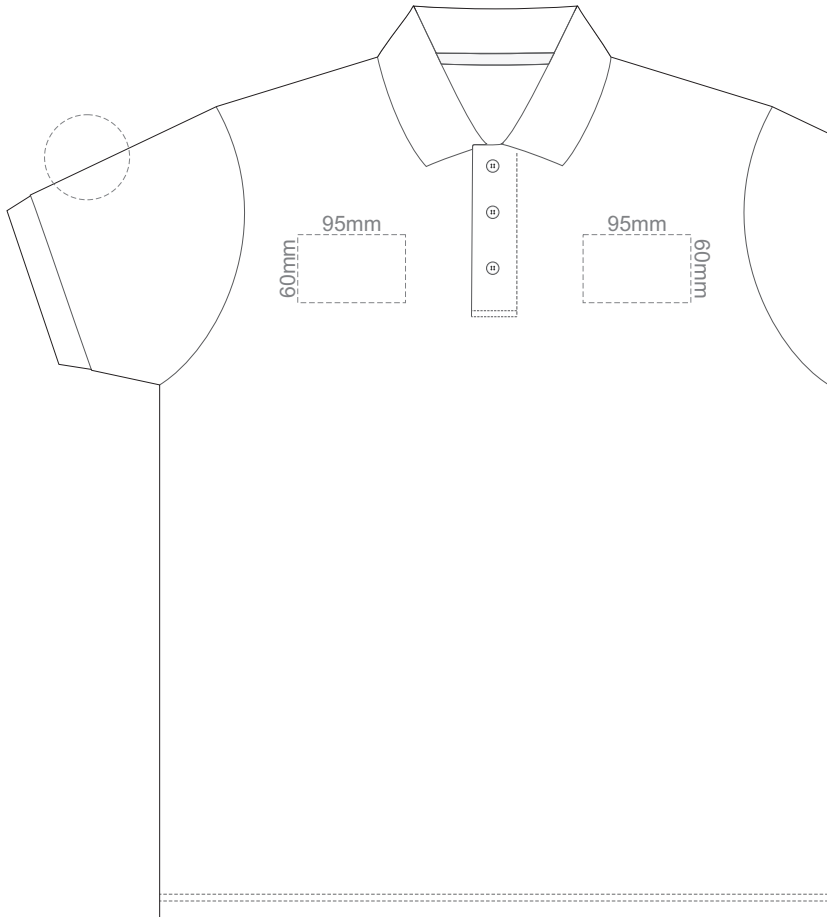

15% of Actual Size
Embroidery

FRONT ADULT XL