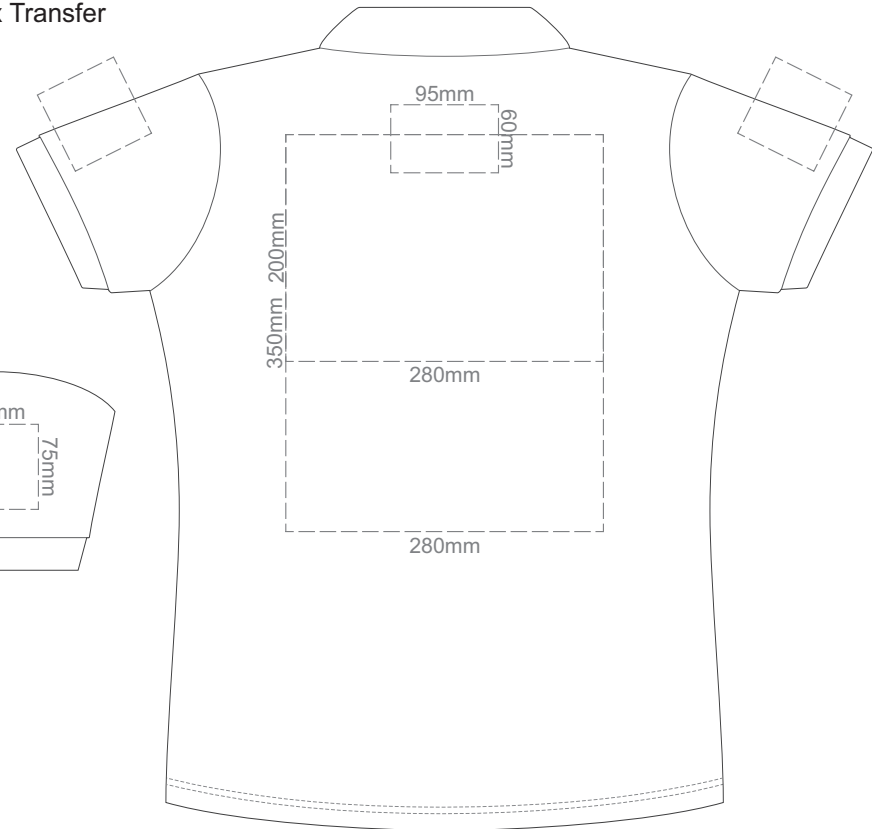

15% of Actual Size
Colourflex Transfer

FRONT WOMEN'S SMALL

BACK WOMEN'S SMALL

Print area 260x200mm can be rotated to best suit.

SMALL

15% of Actual Size
Colourflex Transfer

FRONT WOMEN'S MEDIUM

BACK WOMEN'S MEDIUM

Print area 280x200mm can be rotated to best suit.

MEDIUM

15% of Actual Size
Colourflex Transfer

FRONT WOMEN'S LARGE

BACK WOMEN'S LARGE

Print area 280x200mm can be rotated to best suit.

LARGE

15% of Actual Size
Colourflex Transfer

FRONT WOMEN'S XL

BACK WOMEN'S XL

Print area 280x200mm can be rotated to best suit.

XL

15% of Actual Size
Colourflex Transfer

FRONT WOMEN'S XXL

BACK WOMEN'S XXL
Print area 280x200mm can be rotated to best suit.

XXL

15% of Actual Size
Colourflex Transfer

FRONT WOMEN'S 3XL

BACK WOMEN'S 3XL

Print area 280x200mm can be rotated to best suit.

3XL

15% of Actual Size
Embroidery

FRONT WOMEN'S SMALL