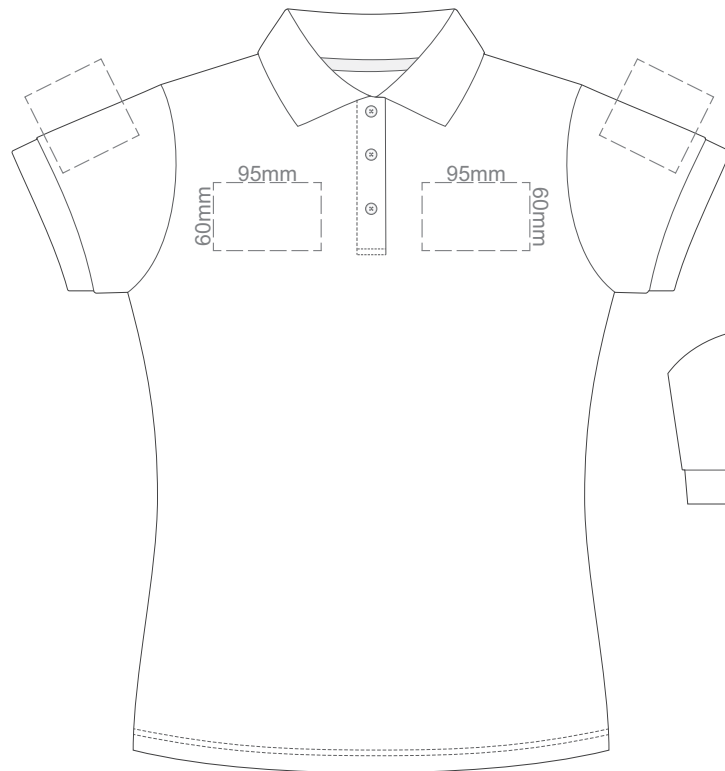

15% of Actual Size
Screen Print

FRONT WOMEN'S XXL

BACK WOMEN'S XXL

XXL

15% of Actual Size
Screen Print

FRONT WOMEN'S 3XL

BACK WOMEN'S 3XL

3XL

15% of Actual Size
Colourflex Transfer

FRONT WOMEN'S SMALL

BACK WOMEN'S SMALL

Print area 260x200mm can be rotated to best suit.

SMALL

15% of Actual Size
Colourflex Transfer

FRONT WOMEN'S MEDIUM

BACK WOMEN'S MEDIUM

Print area 280x200mm can be rotated to best suit.

MEDIUM

15% of Actual Size
Colourflex Transfer

FRONT WOMEN'S LARGE

BACK WOMEN'S LARGE

Print area 280x200mm can be rotated to best suit.

LARGE

15% of Actual Size
Colourflex Transfer

FRONT WOMEN'S XL

BACK WOMEN'S XL

Print area 280x200mm can be rotated to best suit.

XL

15% of Actual Size
Colourflex Transfer

FRONT WOMEN'S XXL

BACK WOMEN'S XXL
Print area 280x200mm can be rotated to best suit.