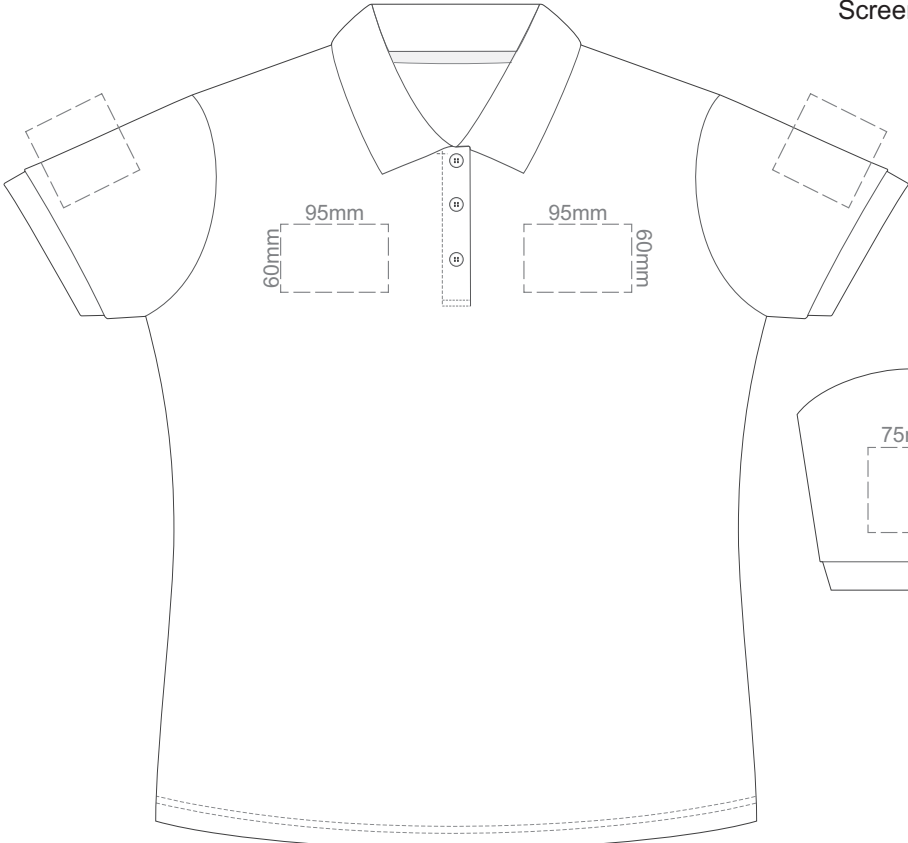

15% of Actual Size
Screen Print

FRONT WOMEN'S XXL