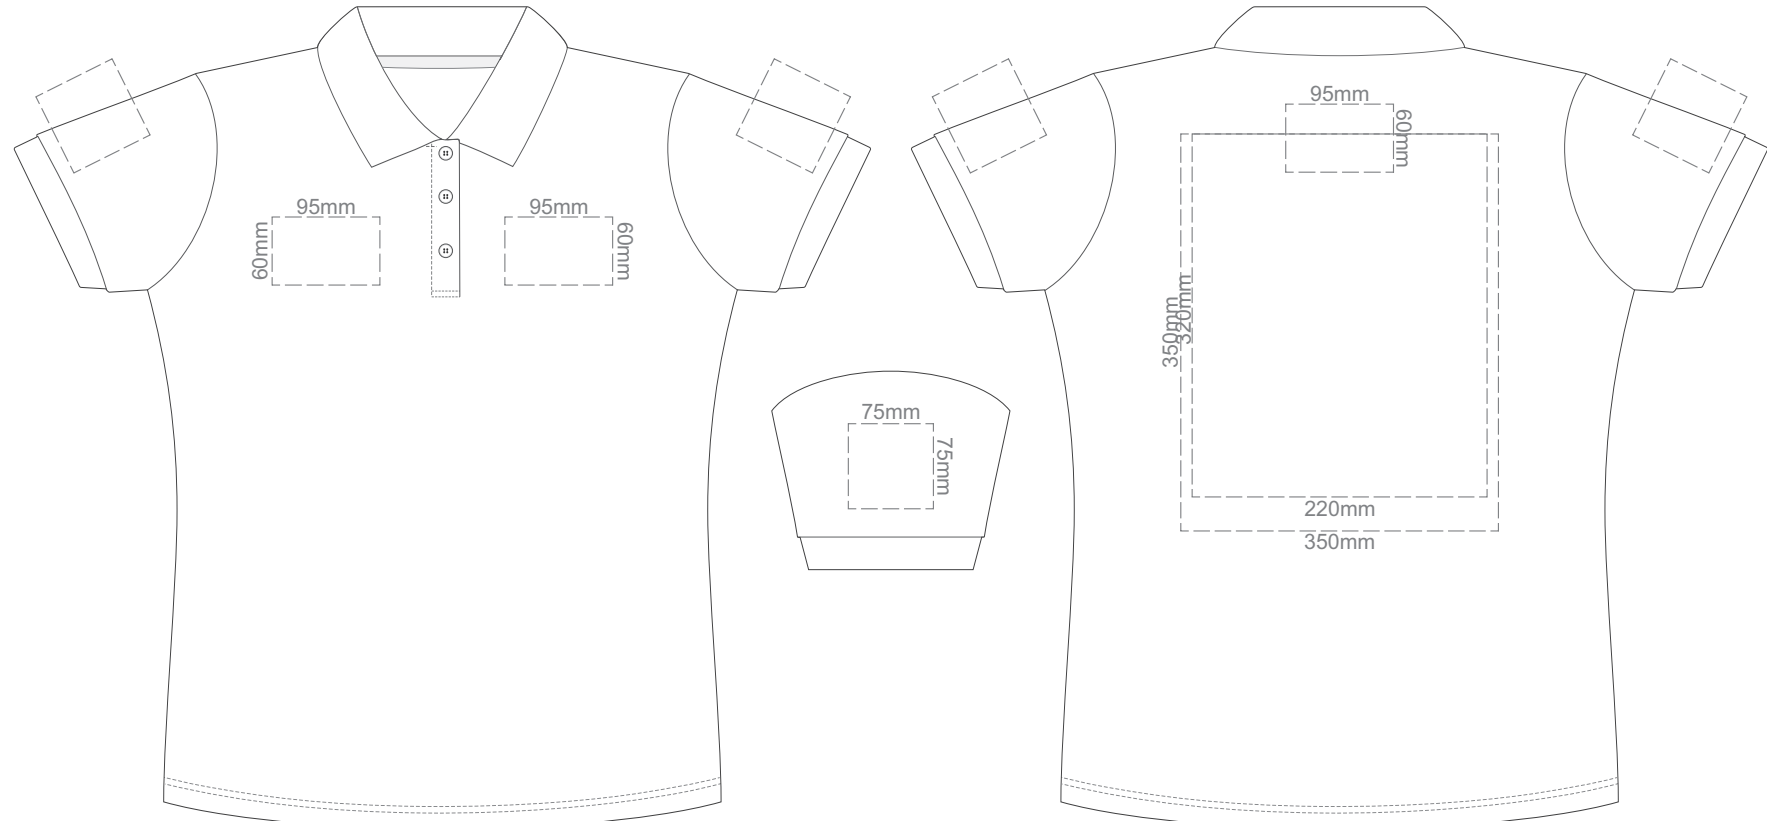

15% of Actual Size
Screen Print

FRONT WOMEN'S LARGE

BACK WOMEN'S LARGE

LARGE

15% of Actual Size
Screen Print

FRONT WOMEN'S XL

BACK WOMEN'S XL

XL

15% of Actual Size
Colourflex Transfer

FRONT WOMEN'S SMALL

BACK WOMEN'S SMALL

Print area 260x200mm can be rotated to best suit.

SMALL

15% of Actual Size
Colourflex Transfer

FRONT WOMEN'S MEDIUM

BACK WOMEN'S MEDIUM

Print area 280x200mm can be rotated to best suit.

MEDIUM

15% of Actual Size
Colourflex Transfer

FRONT WOMEN'S LARGE

BACK WOMEN'S LARGE

Print area 280x200mm can be rotated to best suit.

LARGE

15% of Actual Size
Colourflex Transfer

FRONT WOMEN'S XL

BACK WOMEN'S XL

Print area 280x200mm can be rotated to best suit.

XL

15% of Actual Size
Colourflex Transfer

FRONT WOMEN'S XXL

BACK WOMEN'S XXL
Print area 280x200mm can be rotated to best suit.