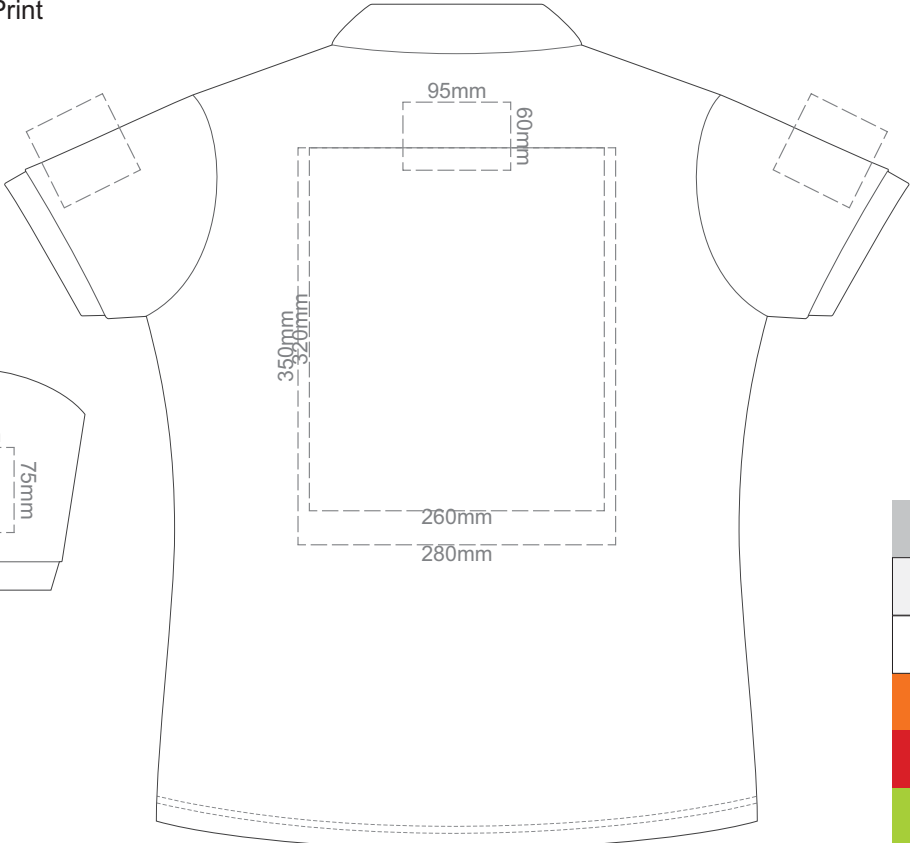

BACK WOMEN'S XXL