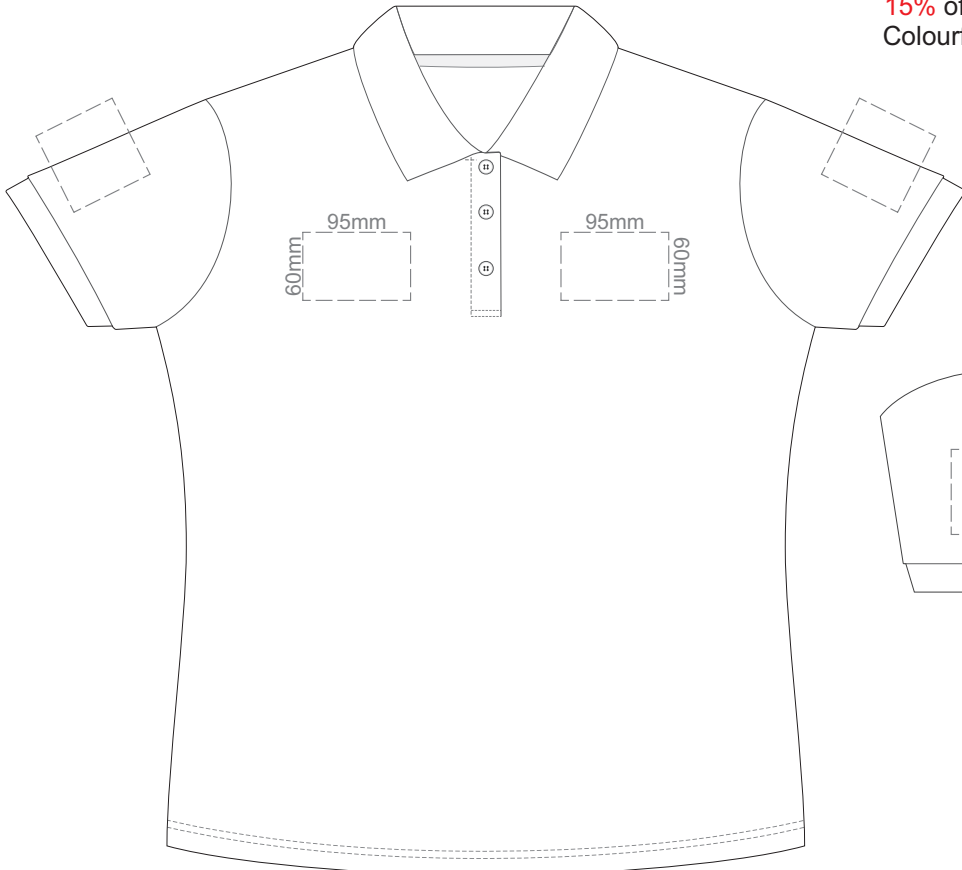

Print area 280x200mm can be rotated to best suit.

MEDIUM

15% of Actual Size
Colourflex Transfer

FRONT WOMEN'S LARGE

BACK WOMEN'S LARGE

Print area 280x200mm can be rotated to best suit.

LARGE

15% of Actual Size
Colourflex Transfer

FRONT WOMEN'S XL

BACK WOMEN'S XL

Print area 280x200mm can be rotated to best suit.

XL

15% of Actual Size
Colourflex Transfer

FRONT WOMEN'S XXL

BACK WOMEN'S XXL
Print area 280x200mm can be rotated to best suit.

XXL

15% of Actual Size
Colourflex Transfer

FRONT WOMEN'S 3XL

BACK WOMEN'S 3XL

Print area 280x200mm can be rotated to best suit.

3XL

15% of Actual Size
Embroidery

FRONT WOMEN'S SMALL