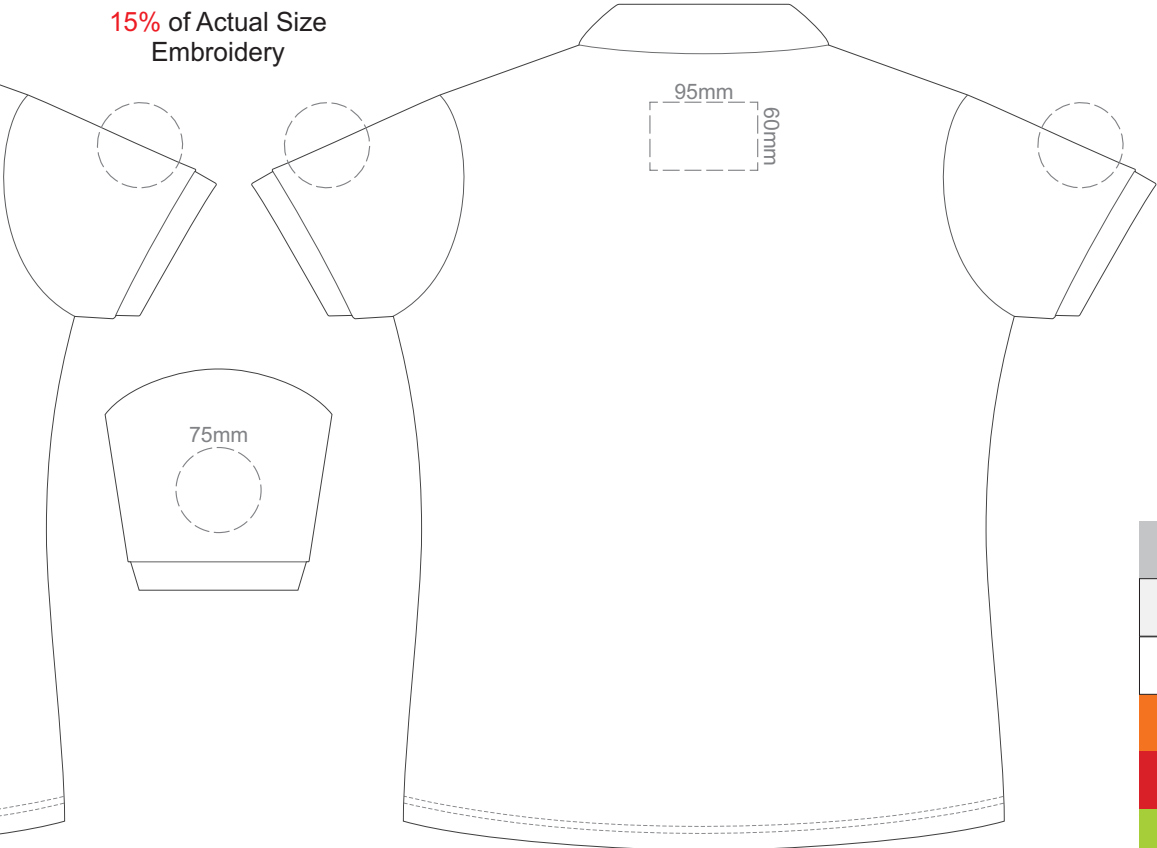

Print area 280x200mm can be rotated to best suit.

MEDIUM

15% of Actual Size
Colourflex Transfer

FRONT WOMEN'S LARGE

BACK WOMEN'S LARGE

Print area 280x200mm can be rotated to best suit.

LARGE

15% of Actual Size
Colourflex Transfer

FRONT WOMEN'S XL

BACK WOMEN'S XL

Print area 280x200mm can be rotated to best suit.

XL

15% of Actual Size
Colourflex Transfer

FRONT WOMEN'S XXL

BACK WOMEN'S XXL
Print area 280x200mm can be rotated to best suit.

XXL

15% of Actual Size
Colourflex Transfer

FRONT WOMEN'S 3XL

BACK WOMEN'S 3XL

Print area 280x200mm can be rotated to best suit.

3XL

15% of Actual Size
Embroidery

FRONT WOMEN'S SMALL

BACK WOMEN'S LARGE

LARGE

15% of Actual Size
Embroidery

FRONT WOMEN'S XL

BACK WOMEN'S XL

XL

15% of Actual Size
Embroidery

FRONT WOMEN'S XXL