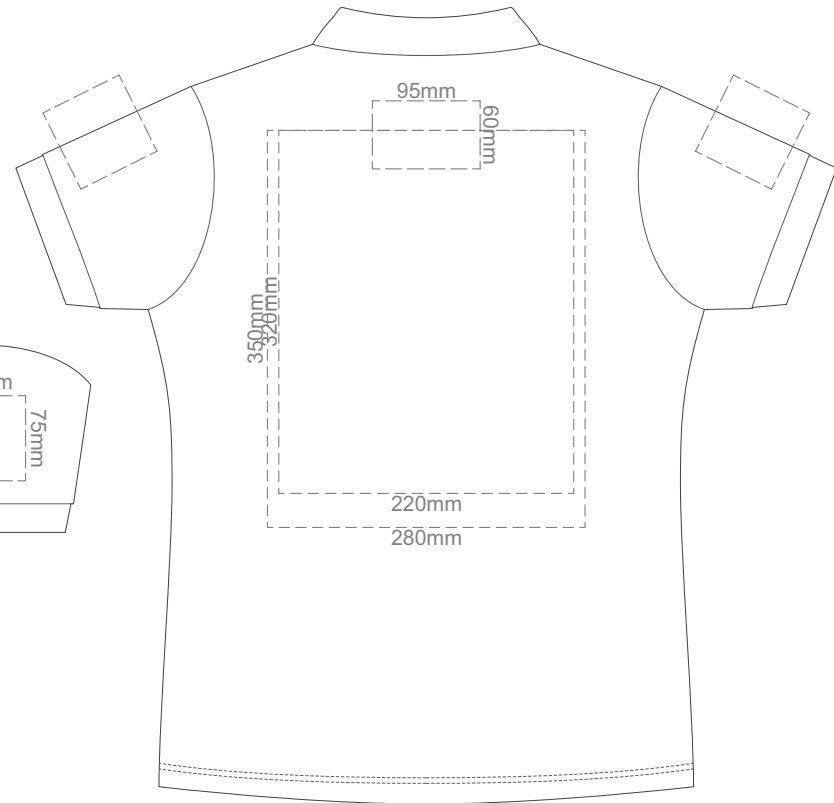

BACK WOMEN'S LARGE