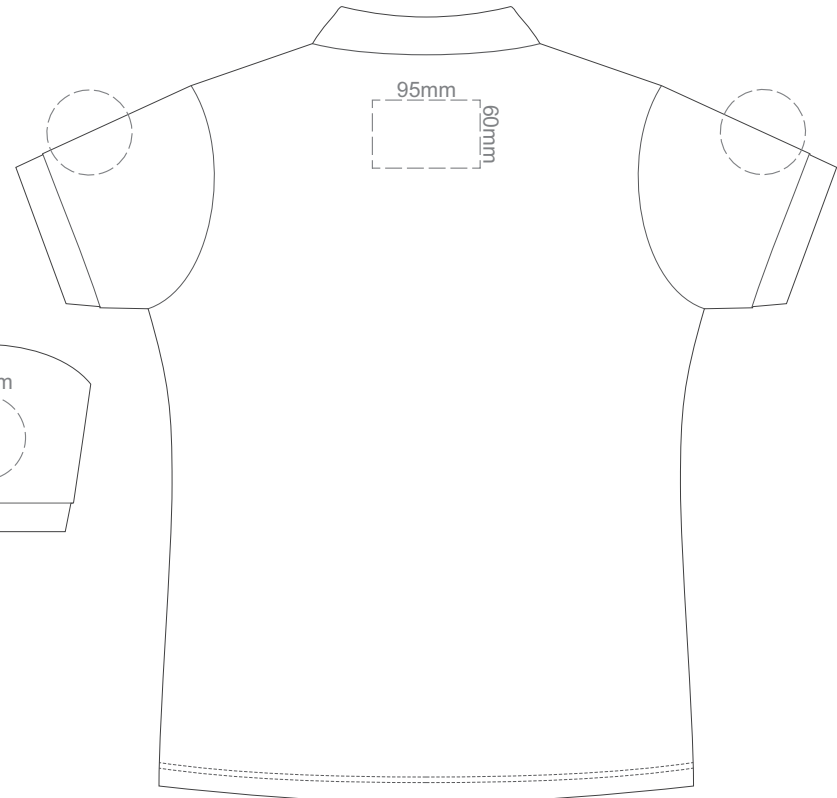

Print area 280x200mm can be rotated to best suit.

MEDIUM

15% of Actual Size
Colourflex Transfer

FRONT WOMEN'S LARGE

BACK WOMEN'S LARGE

Print area 280x200mm can be rotated to best suit.

LARGE

15% of Actual Size
Colourflex Transfer

FRONT WOMEN'S XL

BACK WOMEN'S XL

Print area 280x200mm can be rotated to best suit.

XL

15% of Actual Size
Colourflex Transfer

FRONT WOMEN'S XXL

BACK WOMEN'S XXL
Print area 280x200mm can be rotated to best suit.

XXL

15% of Actual Size
Colourflex Transfer

FRONT WOMEN'S 3XL

BACK WOMEN'S 3XL

Print area 280x200mm can be rotated to best suit.

3XL

15% of Actual Size
Embroidery

FRONT WOMEN'S SMALL

BACK WOMEN'S SMALL

SMALL

15% of Actual Size
Embroidery

FRONT WOMEN'S MEDIUM

BACK WOMEN'S MEDIUM

MEDIUM

15% of Actual Size
Embroidery

FRONT WOMEN'S LARGE