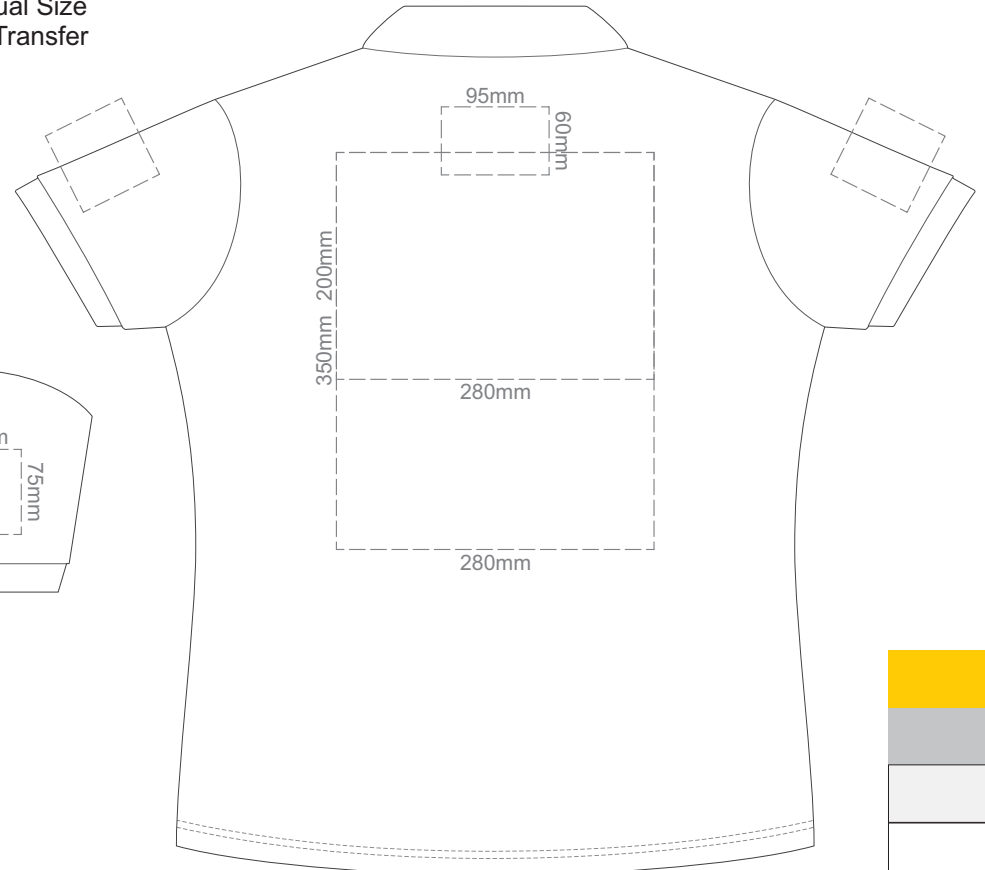

15% of Actual Size
Colourflex Transfer

FRONT WOMEN'S SMALL

BACK WOMEN'S SMALL

Print area 260x200mm can be rotated to best suit.

SMALL

15% of Actual Size
Colourflex Transfer

FRONT WOMEN'S MEDIUM

BACK WOMEN'S MEDIUM

Print area 280x200mm can be rotated to best suit.

MEDIUM

15% of Actual Size
Colourflex Transfer

FRONT WOMEN'S LARGE

BACK WOMEN'S LARGE

Print area 280x200mm can be rotated to best suit.

LARGE

15% of Actual Size
Colourflex Transfer

FRONT WOMEN'S XL

BACK WOMEN'S XL

Print area 280x200mm can be rotated to best suit.

XL

15% of Actual Size
Colourflex Transfer

FRONT WOMEN'S XXL

BACK WOMEN'S XXL
Print area 280x200mm can be rotated to best suit.

XXL

15% of Actual Size
Colourflex Transfer

FRONT WOMEN'S 3XL

BACK WOMEN'S 3XL

Print area 280x200mm can be rotated to best suit.

3XL

15% of Actual Size
Embroidery

FRONT WOMEN'S SMALL