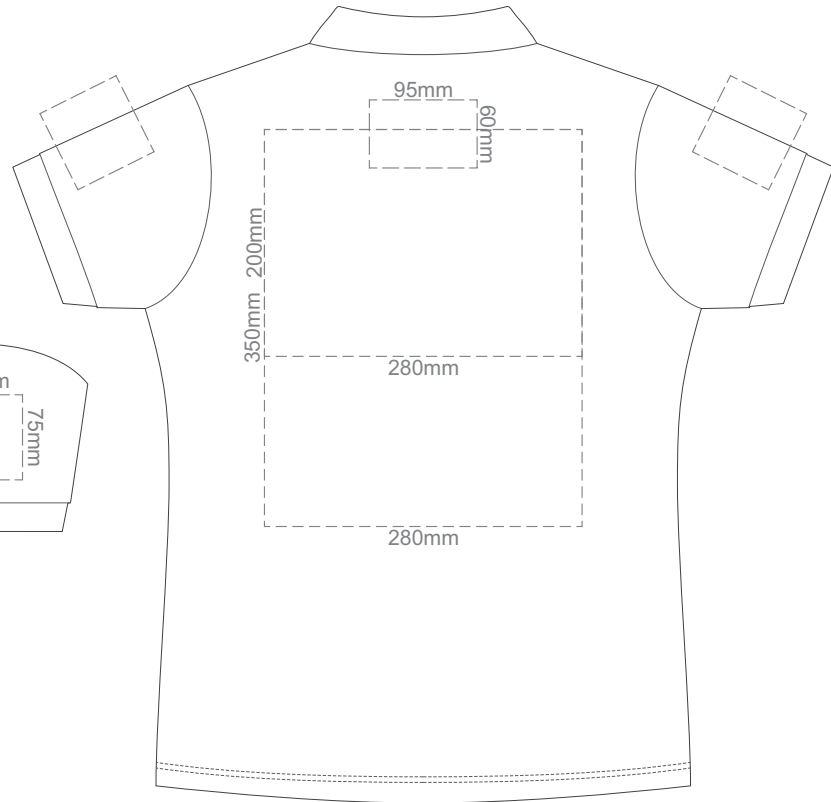

15% of Actual Size
Colourflex Transfer

FRONT WOMEN'S SMALL

BACK WOMEN'S SMALL

Print area 260x200mm can be rotated to best suit.

SMALL

15% of Actual Size
Colourflex Transfer

FRONT WOMEN'S MEDIUM

BACK WOMEN'S MEDIUM

Print area 280x200mm can be rotated to best suit.

MEDIUM

15% of Actual Size
Colourflex Transfer

FRONT WOMEN'S LARGE

BACK WOMEN'S LARGE

Print area 280x200mm can be rotated to best suit.

LARGE

15% of Actual Size
Colourflex Transfer

FRONT WOMEN'S XL

BACK WOMEN'S XL

Print area 280x200mm can be rotated to best suit.

XL

15% of Actual Size
Colourflex Transfer

FRONT WOMEN'S XXL

BACK WOMEN'S XXL
Print area 280x200mm can be rotated to best suit.

XXL

15% of Actual Size
Colourflex Transfer

FRONT WOMEN'S 3XL

BACK WOMEN'S 3XL

Print area 280x200mm can be rotated to best suit.

3XL

15% of Actual Size
Embroidery

FRONT WOMEN'S SMALL