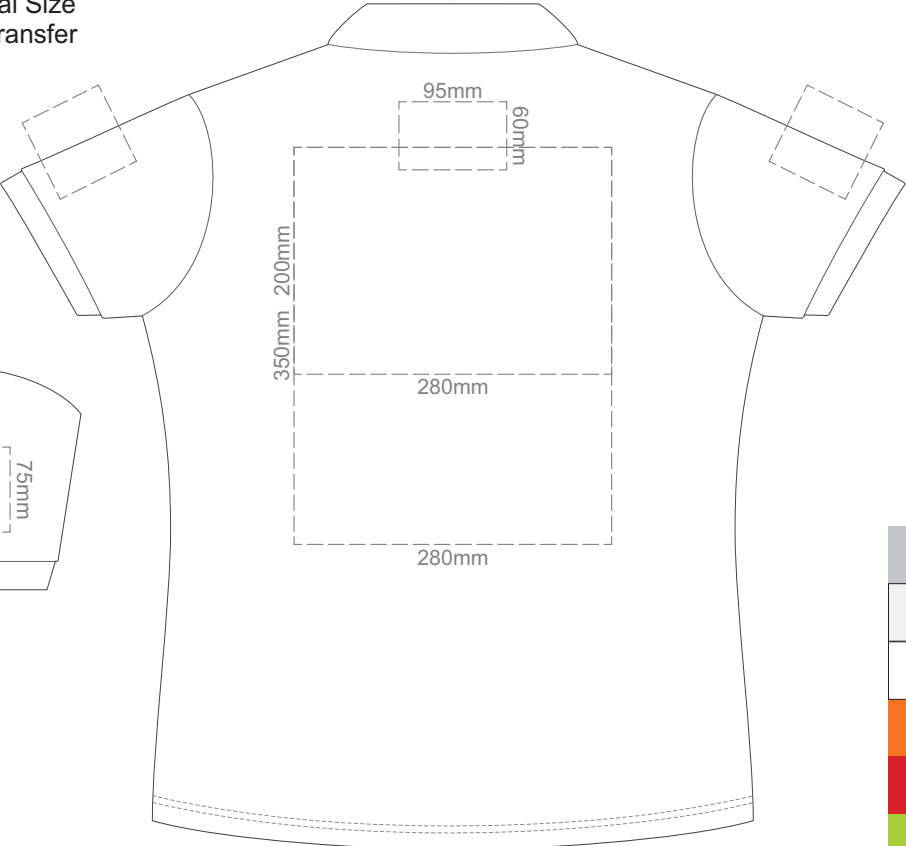

15% of Actual Size
Colourflex Transfer

FRONT WOMEN'S SMALL

BACK WOMEN'S SMALL

Print area 260x200mm can be rotated to best suit.

SMALL

15% of Actual Size
Colourflex Transfer

FRONT WOMEN'S MEDIUM

BACK WOMEN'S MEDIUM

Print area 280x200mm can be rotated to best suit.

MEDIUM

15% of Actual Size
Colourflex Transfer

FRONT WOMEN'S LARGE

BACK WOMEN'S LARGE

Print area 280x200mm can be rotated to best suit.

LARGE

15% of Actual Size
Colourflex Transfer

FRONT WOMEN'S XL

BACK WOMEN'S XL

Print area 280x200mm can be rotated to best suit.

XL

15% of Actual Size
Colourflex Transfer

FRONT WOMEN'S XXL

BACK WOMEN'S XXL
Print area 280x200mm can be rotated to best suit.

XXL

15% of Actual Size
Colourflex Transfer

FRONT WOMEN'S 3XL

BACK WOMEN'S 3XL

Print area 280x200mm can be rotated to best suit.

3XL

15% of Actual Size
Embroidery

FRONT WOMEN'S SMALL