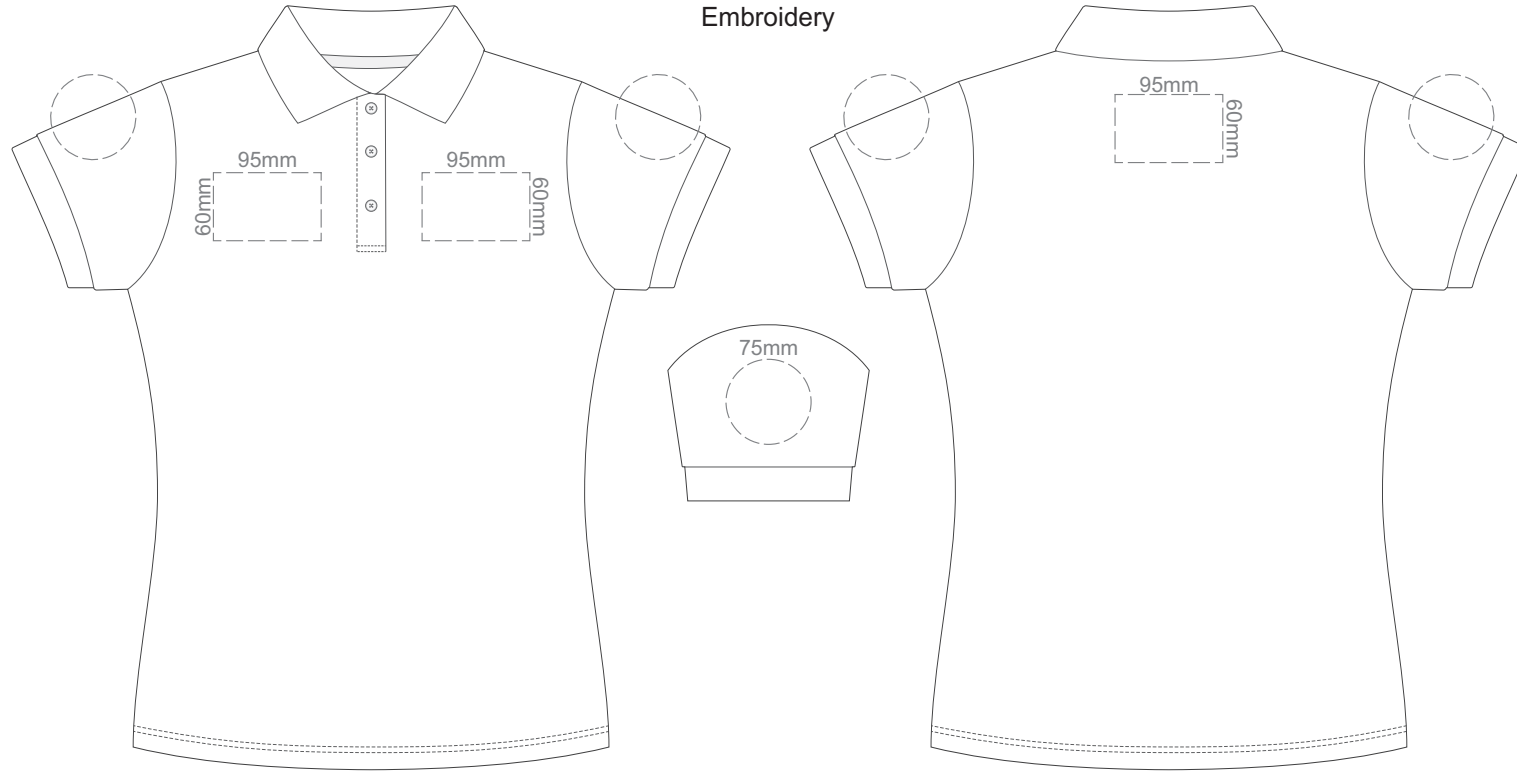

Print area 280x200mm can be rotated to best suit.

MEDIUM

15% of Actual Size
Colourflex Transfer

FRONT WOMEN'S LARGE

BACK WOMEN'S LARGE

Print area 280x200mm can be rotated to best suit.

LARGE

15% of Actual Size
Colourflex Transfer

FRONT WOMEN'S XL

BACK WOMEN'S XL

Print area 280x200mm can be rotated to best suit.

XL

15% of Actual Size
Colourflex Transfer

FRONT WOMEN'S XXL

BACK WOMEN'S XXL
Print area 280x200mm can be rotated to best suit.

XXL

15% of Actual Size
Colourflex Transfer

FRONT WOMEN'S 3XL

BACK WOMEN'S 3XL

Print area 280x200mm can be rotated to best suit.

3XL

15% of Actual Size
Embroidery

FRONT WOMEN'S SMALL