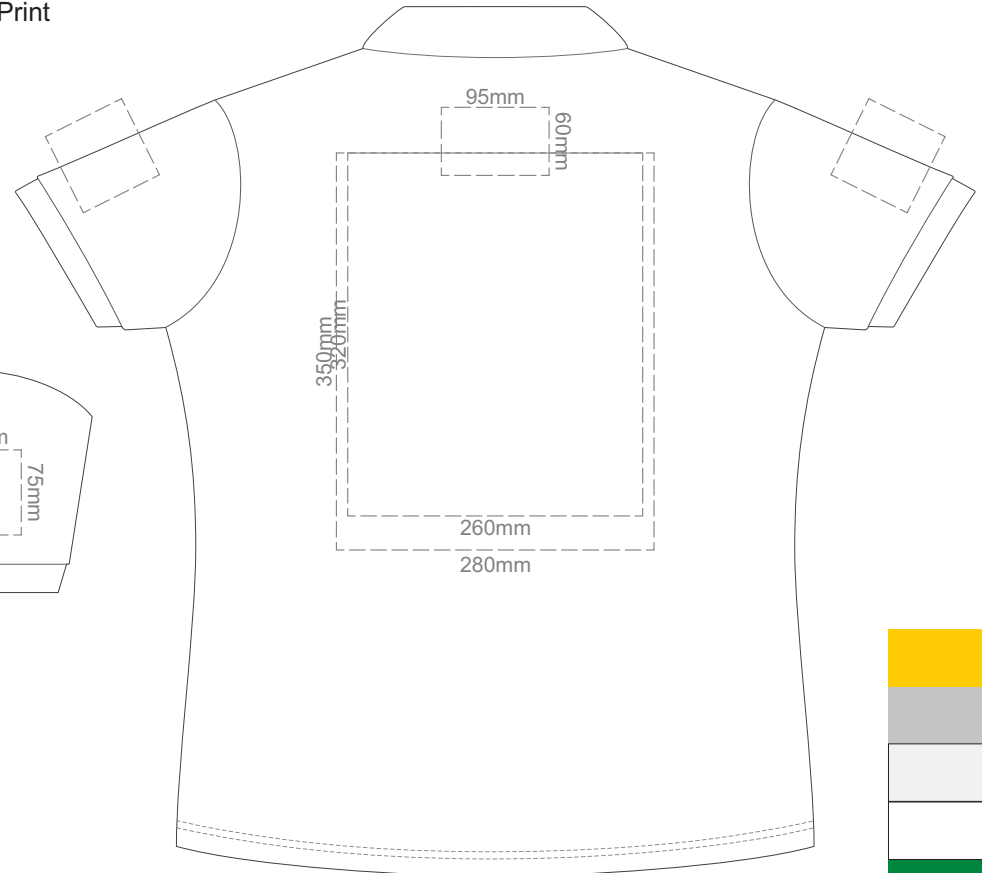

15% of Actual Size
Screen Print

FRONT WOMEN'S XXL

BACK WOMEN'S XXL

XXL

15% of Actual Size
Screen Print

FRONT WOMEN'S 3XL

BACK WOMEN'S 3XL

3XL

15% of Actual Size
Colourflex Transfer

FRONT WOMEN'S SMALL

BACK WOMEN'S SMALL

Print area 260x200mm can be rotated to best suit.

SMALL

15% of Actual Size
Colourflex Transfer

FRONT WOMEN'S MEDIUM

BACK WOMEN'S MEDIUM

Print area 280x200mm can be rotated to best suit.

MEDIUM

15% of Actual Size
Colourflex Transfer

FRONT WOMEN'S LARGE

BACK WOMEN'S LARGE

Print area 280x200mm can be rotated to best suit.

LARGE

15% of Actual Size
Colourflex Transfer

FRONT WOMEN'S XL

BACK WOMEN'S XL

Print area 280x200mm can be rotated to best suit.

XL

15% of Actual Size
Colourflex Transfer

FRONT WOMEN'S XXL

BACK WOMEN'S XXL
Print area 280x200mm can be rotated to best suit.