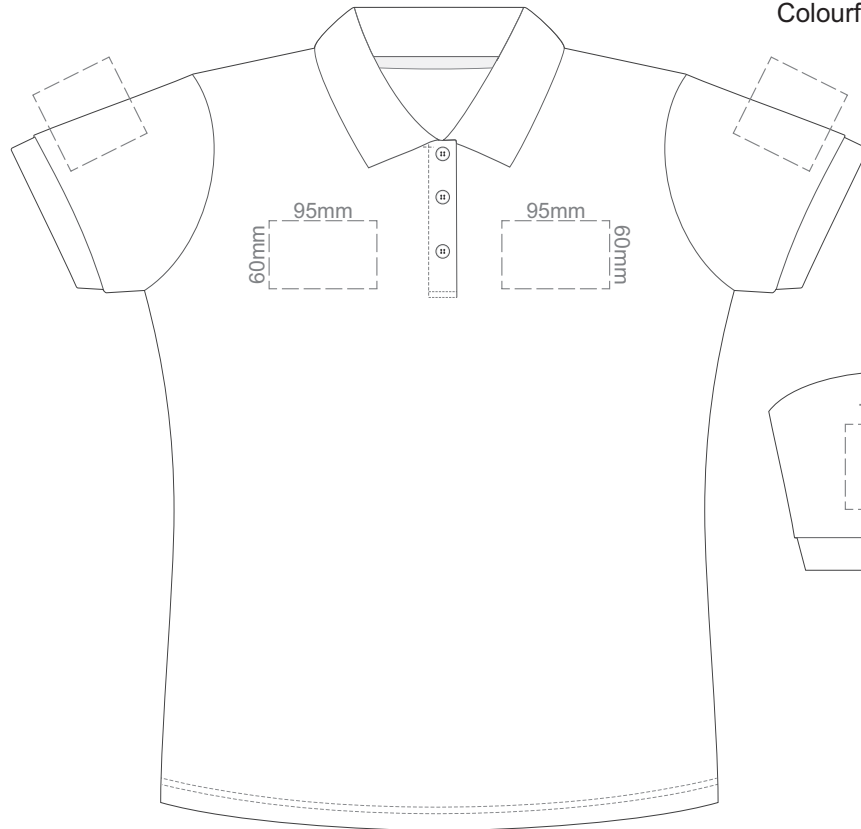

15% of Actual Size
Colourflex Transfer

FRONT WOMEN'S SMALL

BACK WOMEN'S SMALL

Print area 260x200mm can be rotated to best suit.

SMALL

15% of Actual Size
Colourflex Transfer

FRONT WOMEN'S MEDIUM

BACK WOMEN'S MEDIUM

Print area 280x200mm can be rotated to best suit.

MEDIUM

15% of Actual Size
Colourflex Transfer

FRONT WOMEN'S LARGE

BACK WOMEN'S LARGE

Print area 280x200mm can be rotated to best suit.

LARGE

15% of Actual Size
Colourflex Transfer

FRONT WOMEN'S XL

BACK WOMEN'S XL

Print area 280x200mm can be rotated to best suit.

XL

15% of Actual Size
Colourflex Transfer

FRONT WOMEN'S XXL

BACK WOMEN'S XXL
Print area 280x200mm can be rotated to best suit.

XXL

15% of Actual Size
Colourflex Transfer

FRONT WOMEN'S 3XL

BACK WOMEN'S 3XL

Print area 280x200mm can be rotated to best suit.

3XL

15% of Actual Size
Embroidery

FRONT WOMEN'S SMALL