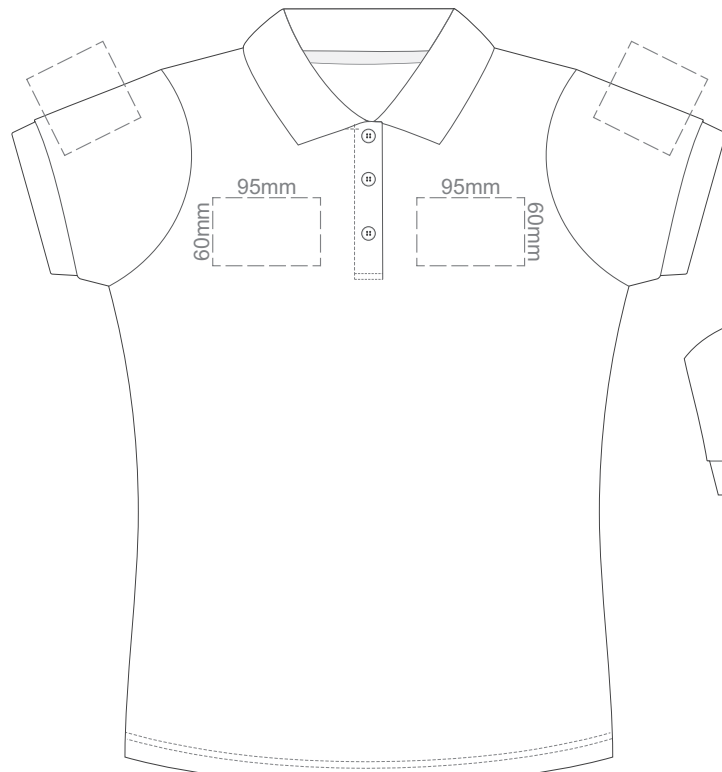

15% of Actual Size
Screen Print

FRONT WOMEN'S SMALL

BACK WOMEN'S SMALL

SMALL

15% of Actual Size
Screen Print

FRONT WOMEN'S MEDIUM

BACK WOMEN'S MEDIUM

MEDIUM

15% of Actual Size
Screen Print

FRONT WOMEN'S LARGE

BACK WOMEN'S LARGE

LARGE

15% of Actual Size
Screen Print

FRONT WOMEN'S XL

BACK WOMEN'S XL

XL

15% of Actual Size
Colourflex Transfer

FRONT WOMEN'S SMALL

BACK WOMEN'S SMALL

Print area 260x200mm can be rotated to best suit.

SMALL

15% of Actual Size
Colourflex Transfer

FRONT WOMEN'S MEDIUM

BACK WOMEN'S MEDIUM

Print area 280x200mm can be rotated to best suit.

MEDIUM

15% of Actual Size
Colourflex Transfer

FRONT WOMEN'S LARGE

BACK WOMEN'S LARGE

Print area 280x200mm can be rotated to best suit.

LARGE

15% of Actual Size
Colourflex Transfer