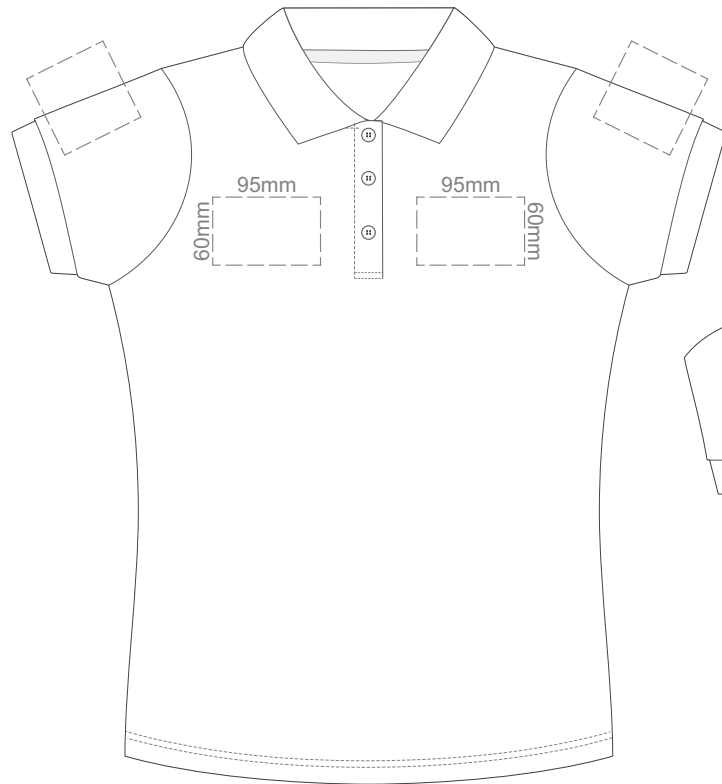

15% of Actual Size
Colourflex Transfer

FRONT WOMEN'S SMALL

BACK WOMEN'S SMALL

Print area 260x200mm can be rotated to best suit.

SMALL

15% of Actual Size
Colourflex Transfer

FRONT WOMEN'S MEDIUM

BACK WOMEN'S MEDIUM

Print area 280x200mm can be rotated to best suit.

MEDIUM

15% of Actual Size
Colourflex Transfer

FRONT WOMEN'S LARGE

BACK WOMEN'S LARGE

Print area 280x200mm can be rotated to best suit.

LARGE

15% of Actual Size
Colourflex Transfer

FRONT WOMEN'S XL

BACK WOMEN'S XL

Print area 280x200mm can be rotated to best suit.

XL

15% of Actual Size
Colourflex Transfer

FRONT WOMEN'S XXL

BACK WOMEN'S XXL
Print area 280x200mm can be rotated to best suit.

XXL

15% of Actual Size
Colourflex Transfer

FRONT WOMEN'S 3XL

BACK WOMEN'S 3XL

Print area 280x200mm can be rotated to best suit.

3XL

15% of Actual Size
Embroidery

FRONT WOMEN'S SMALL