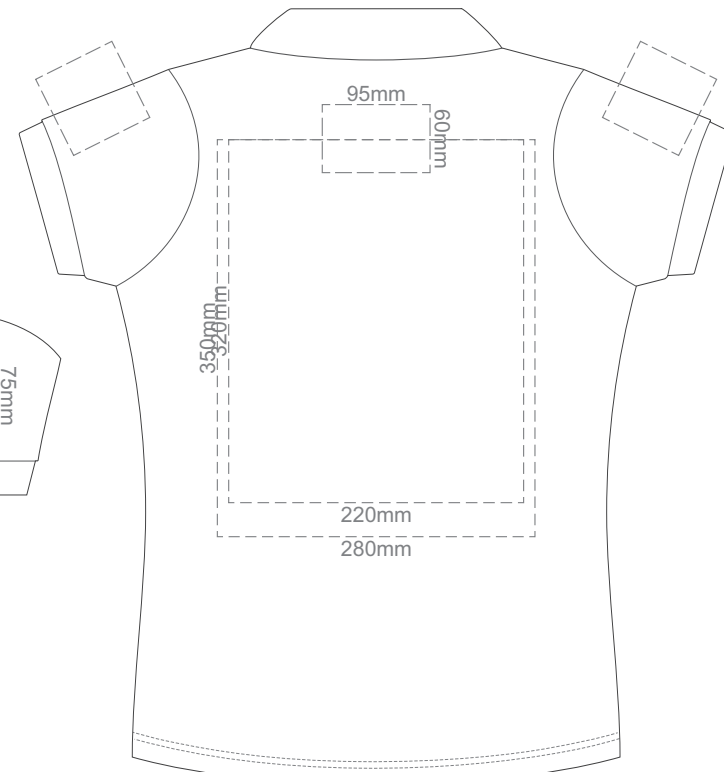

15% of Actual Size
Screen Print

FRONT WOMEN'S SMALL

BACK WOMEN'S SMALL

SMALL

15% of Actual Size
Screen Print

FRONT WOMEN'S MEDIUM

BACK WOMEN'S MEDIUM

MEDIUM

15% of Actual Size
Colourflex Transfer

FRONT WOMEN'S SMALL

BACK WOMEN'S SMALL

Print area 260x200mm can be rotated to best suit.

SMALL

15% of Actual Size
Colourflex Transfer

FRONT WOMEN'S MEDIUM

BACK WOMEN'S MEDIUM

Print area 280x200mm can be rotated to best suit.

MEDIUM

15% of Actual Size
Colourflex Transfer

FRONT WOMEN'S LARGE

BACK WOMEN'S LARGE

Print area 280x200mm can be rotated to best suit.

LARGE

15% of Actual Size
Colourflex Transfer

FRONT WOMEN'S XL

BACK WOMEN'S XL

Print area 280x200mm can be rotated to best suit.

XL

15% of Actual Size
Colourflex Transfer

FRONT WOMEN'S XXL

BACK WOMEN'S XXL
Print area 280x200mm can be rotated to best suit.