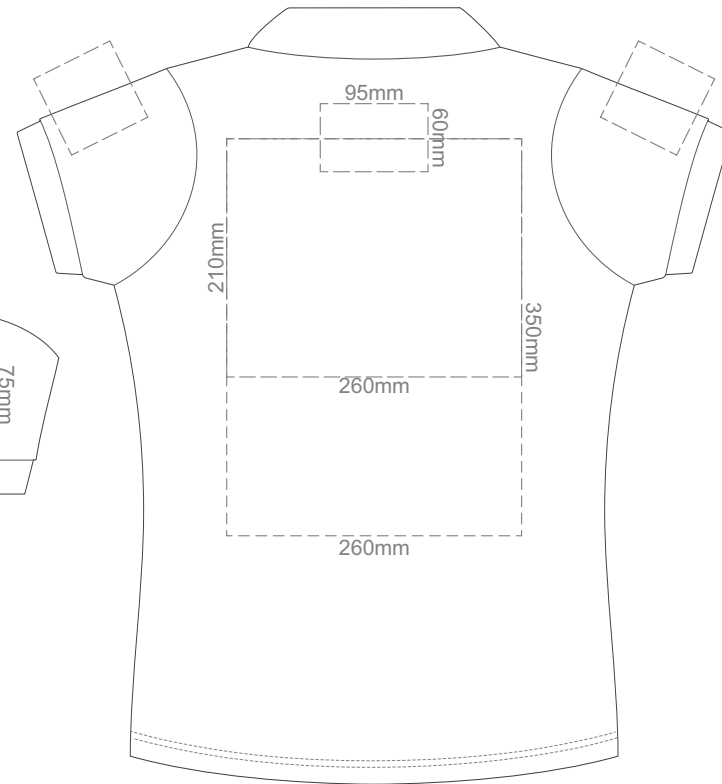

15% of Actual Size
Colourflex Transfer

FRONT WOMEN'S SMALL

BACK WOMEN'S SMALL

Print area 260x200mm can be rotated to best suit.

SMALL

15% of Actual Size
Colourflex Transfer

FRONT WOMEN'S MEDIUM

BACK WOMEN'S MEDIUM

Print area 280x200mm can be rotated to best suit.

MEDIUM

15% of Actual Size
Colourflex Transfer

FRONT WOMEN'S LARGE

BACK WOMEN'S LARGE

Print area 280x200mm can be rotated to best suit.

LARGE

15% of Actual Size
Colourflex Transfer

FRONT WOMEN'S XL

BACK WOMEN'S XL

Print area 280x200mm can be rotated to best suit.

XL

15% of Actual Size
Colourflex Transfer

FRONT WOMEN'S XXL

BACK WOMEN'S XXL
Print area 280x200mm can be rotated to best suit.

XXL

15% of Actual Size
Colourflex Transfer

FRONT WOMEN'S 3XL

BACK WOMEN'S 3XL

Print area 280x200mm can be rotated to best suit.

3XL

15% of Actual Size
Embroidery

FRONT WOMEN'S SMALL