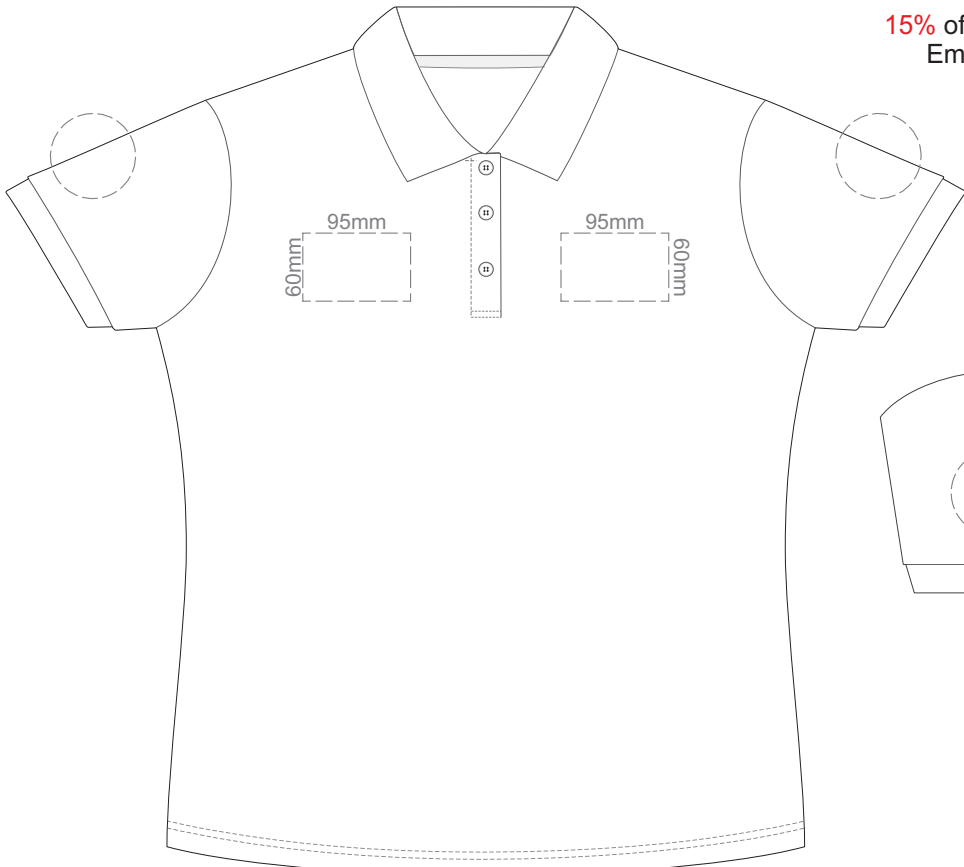

15% of Actual Size
Embroidery

FRONT WOMEN'S 3XL