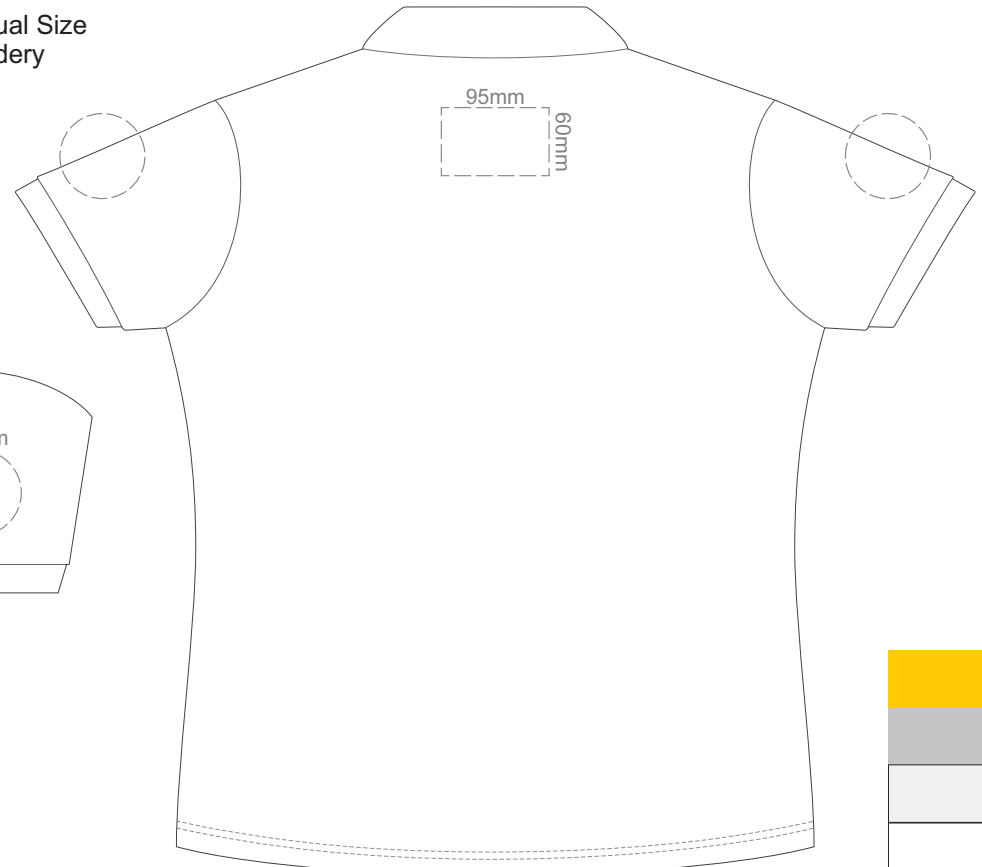

Print area 280x200mm can be rotated to best suit.

MEDIUM

15% of Actual Size
Colourflex Transfer

FRONT WOMEN'S LARGE

BACK WOMEN'S LARGE

Print area 280x200mm can be rotated to best suit.

LARGE

15% of Actual Size
Colourflex Transfer

FRONT WOMEN'S XL

BACK WOMEN'S XL

Print area 280x200mm can be rotated to best suit.

XL

15% of Actual Size
Colourflex Transfer

FRONT WOMEN'S XXL

BACK WOMEN'S XXL
Print area 280x200mm can be rotated to best suit.

XXL

15% of Actual Size
Colourflex Transfer

FRONT WOMEN'S 3XL

BACK WOMEN'S 3XL

Print area 280x200mm can be rotated to best suit.

3XL

15% of Actual Size
Embroidery

FRONT WOMEN'S SMALL

BACK WOMEN'S XXL

XXL

15% of Actual Size
Embroidery

FRONT WOMEN'S 3XL

75mm

BACK WOMEN'S 3XL

3XL