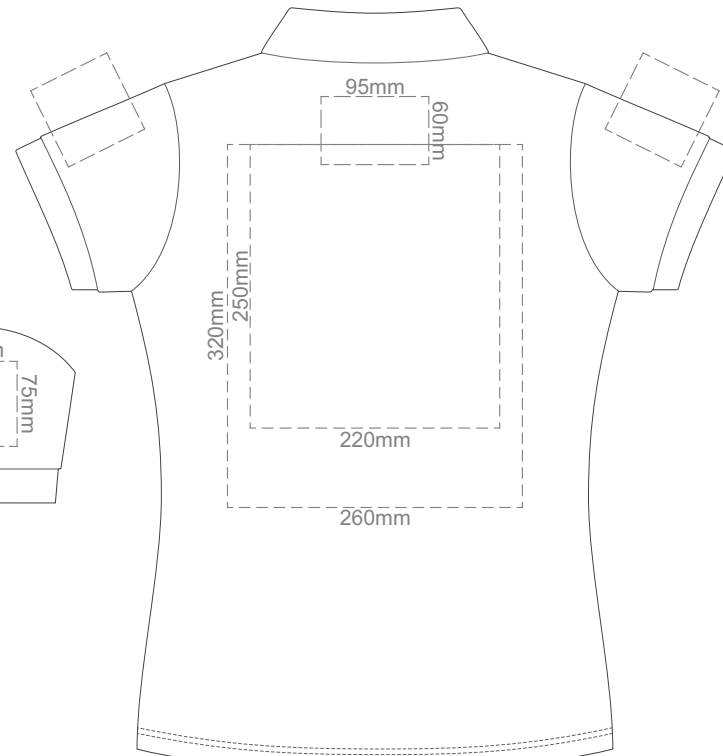

15% of Actual Size
Screen Print

FRONT WOMEN'S SMALL

BACK WOMEN'S SMALL

SMALL

15% of Actual Size
Screen Print

FRONT WOMEN'S MEDIUM

BACK WOMEN'S MEDIUM

MEDIUM

15% of Actual Size
Colourflex Transfer

FRONT WOMEN'S SMALL

BACK WOMEN'S SMALL

Print area 260x200mm can be rotated to best suit.

SMALL

15% of Actual Size
Colourflex Transfer

FRONT WOMEN'S MEDIUM

BACK WOMEN'S MEDIUM

Print area 280x200mm can be rotated to best suit.

MEDIUM

15% of Actual Size
Colourflex Transfer

FRONT WOMEN'S LARGE

BACK WOMEN'S LARGE

Print area 280x200mm can be rotated to best suit.

LARGE

15% of Actual Size
Colourflex Transfer

FRONT WOMEN'S XL

BACK WOMEN'S XL

Print area 280x200mm can be rotated to best suit.

XL

15% of Actual Size
Colourflex Transfer

FRONT WOMEN'S XXL

BACK WOMEN'S XXL
Print area 280x200mm can be rotated to best suit.