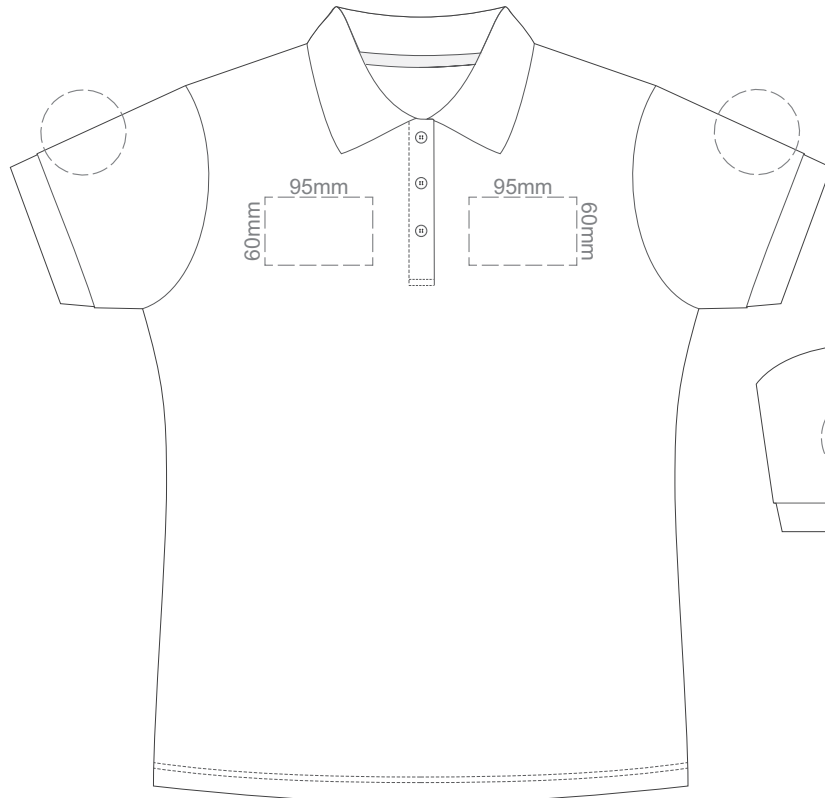

XXL

15% of Actual Size
Colourflex Transfer

FRONT WOMEN'S 3XL

BACK WOMEN'S 3XL

Print area 280x200mm can be rotated to best suit.

3XL

15% of Actual Size
Embroidery

FRONT WOMEN'S SMALL

BACK WOMEN'S SMALL

SMALL

15% of Actual Size
Embroidery

FRONT WOMEN'S MEDIUM

BACK WOMEN'S MEDIUM

MEDIUM

15% of Actual Size
Embroidery

FRONT WOMEN'S LARGE