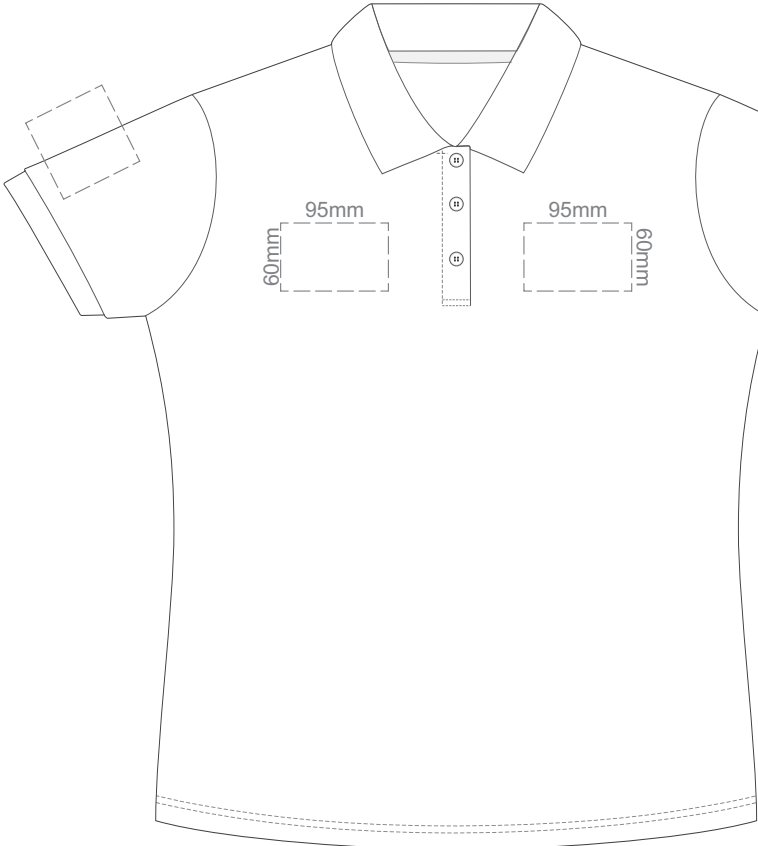

15% of Actual Size
Colourflex Transfer

FRONT WOMEN'S SMALL

BACK WOMEN'S SMALL

Print area 260x200mm can be rotated to best suit.

SMALL

15% of Actual Size
Colourflex Transfer

FRONT WOMEN'S MEDIUM

BACK WOMEN'S MEDIUM

Print area 280x200mm can be rotated to best suit.

MEDIUM

15% of Actual Size
Colourflex Transfer

FRONT WOMEN'S LARGE

BACK WOMEN'S LARGE

Print area 280x200mm can be rotated to best suit.

LARGE

15% of Actual Size
Colourflex Transfer

FRONT WOMEN'S XL

BACK WOMEN'S XL

Print area 280x200mm can be rotated to best suit.

XL

15% of Actual Size
Colourflex Transfer

FRONT WOMEN'S XXL

BACK WOMEN'S XXL
Print area 280x200mm can be rotated to best suit.

XXL

15% of Actual Size
Colourflex Transfer

FRONT WOMEN'S 3XL

BACK WOMEN'S 3XL

Print area 280x200mm can be rotated to best suit.

3XL

15% of Actual Size
Embroidery

FRONT WOMEN'S SMALL