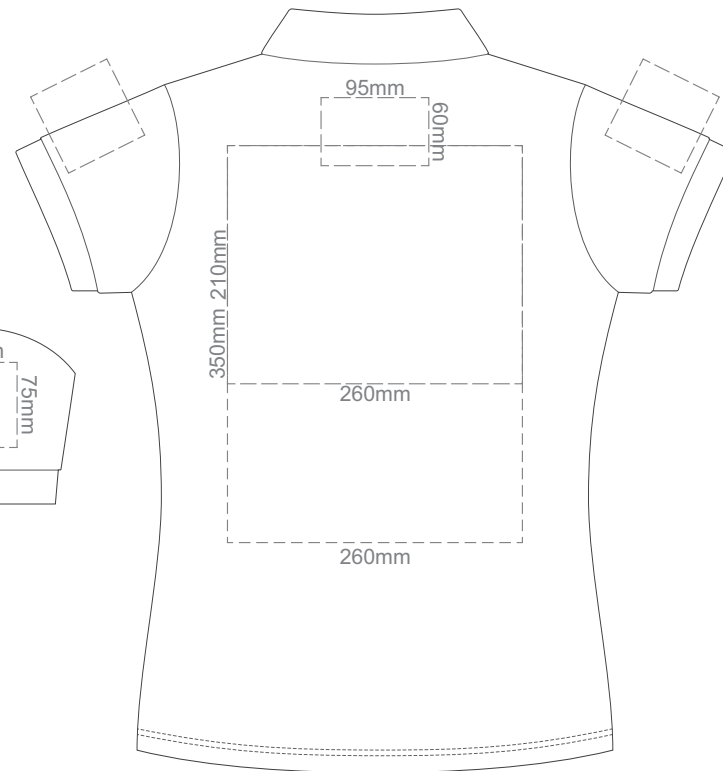

15% of Actual Size
Screen Print

FRONT WOMEN'S XXL

BACK WOMEN'S XXL

XXL

15% of Actual Size
Screen Print

FRONT WOMEN'S 3XL

BACK WOMEN'S 3XL

3XL

15% of Actual Size
Colourflex Transfer

FRONT WOMEN'S SMALL

BACK WOMEN'S SMALL

Print area 260x200mm can be rotated to best suit.

SMALL

15% of Actual Size
Colourflex Transfer

FRONT WOMEN'S MEDIUM

BACK WOMEN'S MEDIUM

Print area 280x200mm can be rotated to best suit.

MEDIUM

15% of Actual Size
Colourflex Transfer

FRONT WOMEN'S LARGE

BACK WOMEN'S LARGE

Print area 280x200mm can be rotated to best suit.

LARGE

15% of Actual Size
Colourflex Transfer

FRONT WOMEN'S XL

BACK WOMEN'S XL

Print area 280x200mm can be rotated to best suit.

XL

15% of Actual Size
Colourflex Transfer

FRONT WOMEN'S XXL

BACK WOMEN'S XXL
Print area 280x200mm can be rotated to best suit.