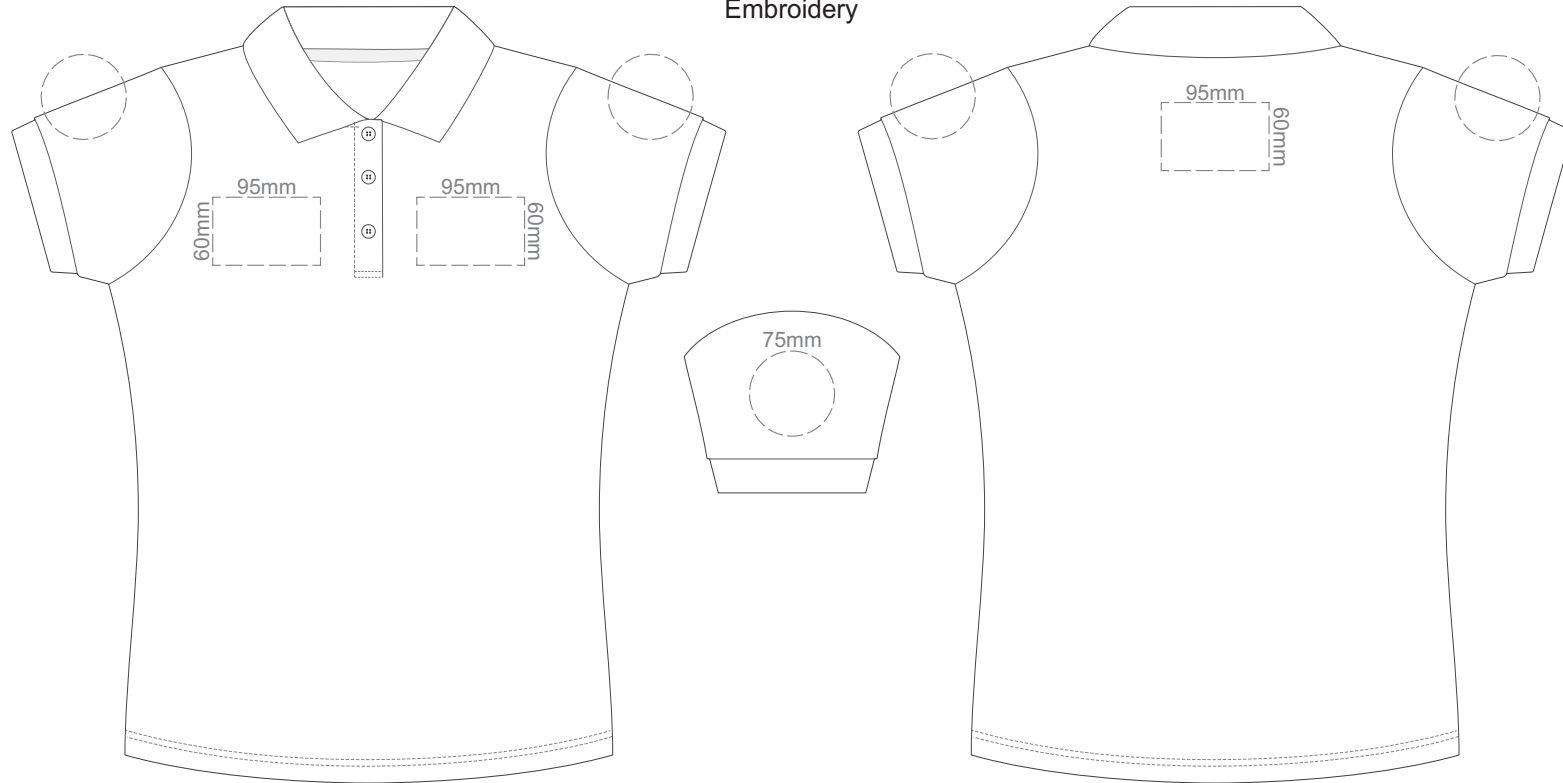

15% of Actual Size
Embroidery

FRONT WOMEN'S MEDIUM

BACK WOMEN'S MEDIUM