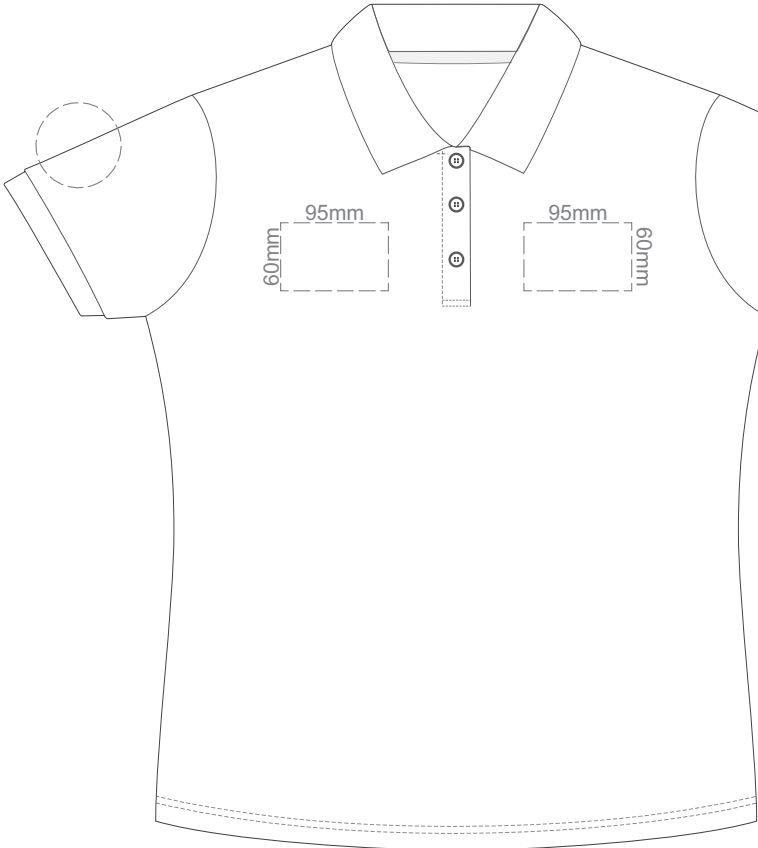

Print area 280x200mm can be rotated to best suit.

MEDIUM

15% of Actual Size
Colourflex Transfer

FRONT WOMEN'S LARGE

BACK WOMEN'S LARGE

Print area 280x200mm can be rotated to best suit.

LARGE

15% of Actual Size
Colourflex Transfer

FRONT WOMEN'S XL

BACK WOMEN'S XL

Print area 280x200mm can be rotated to best suit.

XL

15% of Actual Size
Colourflex Transfer

FRONT WOMEN'S XXL

BACK WOMEN'S XXL
Print area 280x200mm can be rotated to best suit.

BACK WOMEN'S LARGE

LARGE

15% of Actual Size
Embroidery

FRONT WOMEN'S XL

BACK WOMEN'S XL

XL

15% of Actual Size
Embroidery

FRONT WOMEN'S XXL

BACK WOMEN'S XXL

XXL

15% of Actual Size
Embroidery

FRONT WOMEN'S 3XL

75mm

BACK WOMEN'S 3XL

3XL