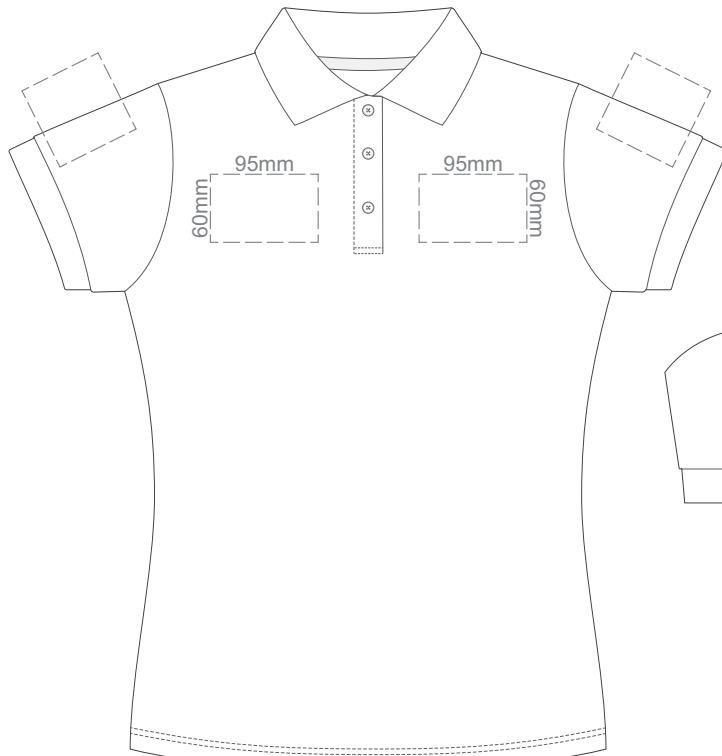

15% of Actual Size
Screen Print

FRONT WOMEN'S SMALL

BACK WOMEN'S SMALL

SMALL

15% of Actual Size
Screen Print

FRONT WOMEN'S MEDIUM

BACK WOMEN'S MEDIUM

MEDIUM

15% of Actual Size
Colourflex Transfer

FRONT WOMEN'S SMALL

BACK WOMEN'S SMALL

Print area 260x200mm can be rotated to best suit.

SMALL

15% of Actual Size
Colourflex Transfer

FRONT WOMEN'S MEDIUM

BACK WOMEN'S MEDIUM

Print area 280x200mm can be rotated to best suit.

MEDIUM

15% of Actual Size
Colourflex Transfer

FRONT WOMEN'S LARGE

BACK WOMEN'S LARGE

Print area 280x200mm can be rotated to best suit.

LARGE

15% of Actual Size
Colourflex Transfer

FRONT WOMEN'S XL

BACK WOMEN'S XL

Print area 280x200mm can be rotated to best suit.

XL

15% of Actual Size
Colourflex Transfer

FRONT WOMEN'S XXL

BACK WOMEN'S XXL
Print area 280x200mm can be rotated to best suit.