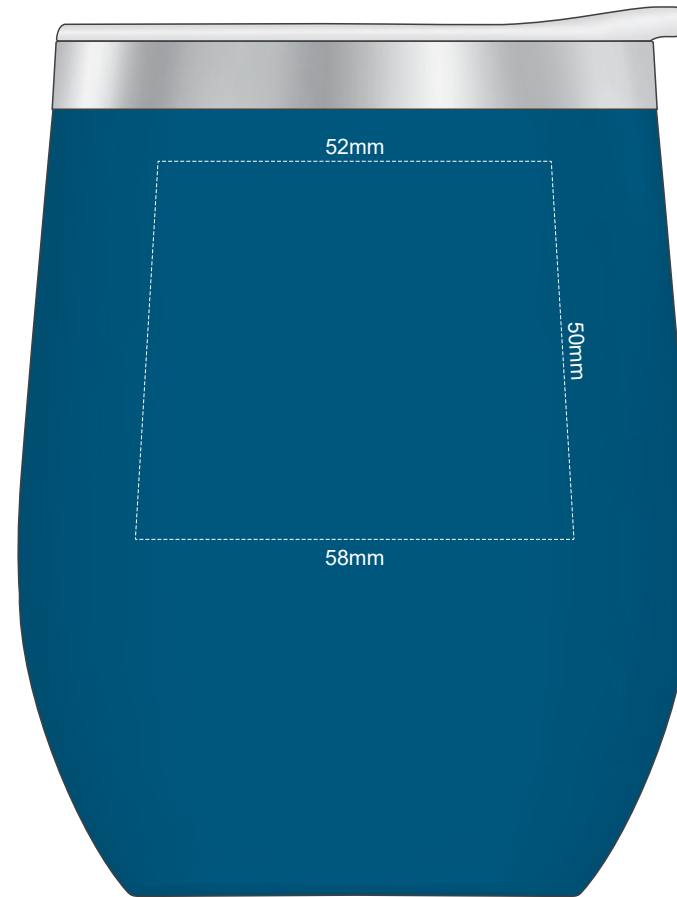

100% of Actual Size
Pad Print

100% of Actual Size
Laser Engraving

Please be aware that artwork will adhere to the shape of the product. Therefore, linear shapes that utilise the full print area may appear skewed from the side perspective due to the tapered nature of the product.

Engraves to a Shiny Steel Finish

100% of Actual Size
Pad Print

100% of Actual Size
Laser Engraving

Please be aware that artwork will adhere to the shape of the product. Therefore, linear shapes that utilise the full print area may appear skewed from the side perspective due to the tapered nature of the product.

 Engraves to a Natural Etch

100% of Actual Size
Screen Print (one colour)

220mm

43mm

Approximately 26mm
unprintable area

Approximately 26mm
unprintable area

Red Line = Exact opposites of the product
(centre artwork to the red line)

100% of Actual Size
Screen Print (one colour)

220mm

Approximately 26mm
unprintable area

Approximately 26mm
unprintable area

43mm

Red Line = Exact opposites of the product
(centre artwork to the red line)

100% of Actual Size
Digital Rotary
(Gloss Finish)