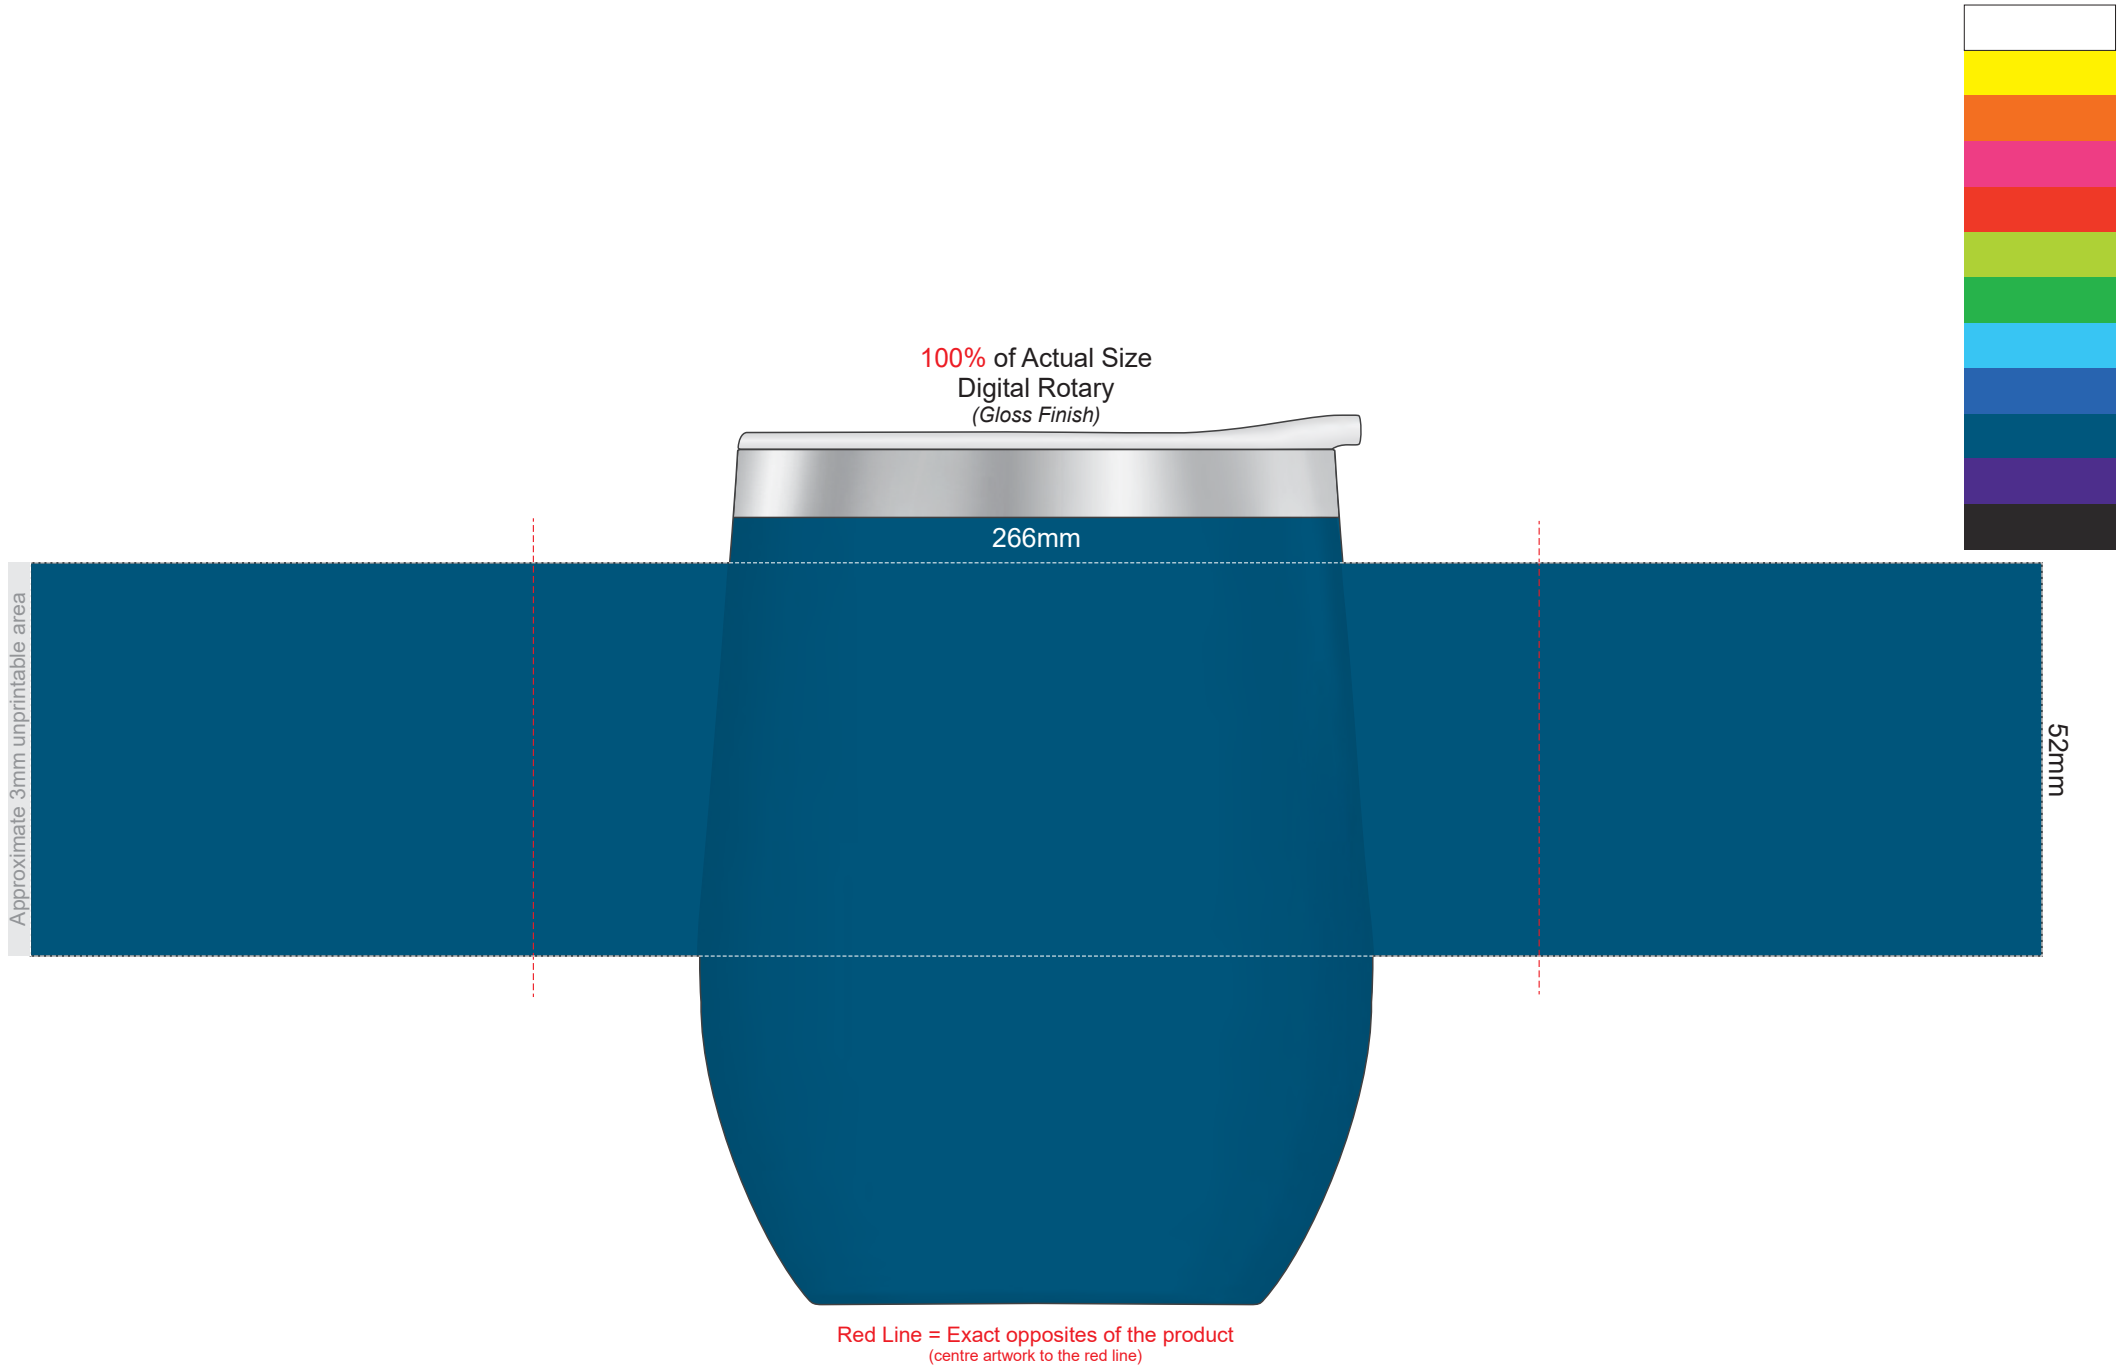

100% of Actual Size
Pad Print

100% of Actual Size
Laser Engraving

Please be aware that artwork will adhere to the shape of the product. Therefore, linear shapes that utilise the full print area may appear skewed from the side perspective due to the tapered nature of the product.

 Engraves to a Natural Etch

100% of Actual Size
Screen Print (one colour)

220mm

43mm

Approximately 26mm
unprintable area

Approximately 26mm
unprintable area

Red Line = Exact opposites of the product
(centre artwork to the red line)

100% of Actual Size
Screen Print (one colour)

220mm

Approximately 26mm
unprintable area

Approximately 26mm
unprintable area

43mm

Red Line = Exact opposites of the product
(centre artwork to the red line)

100% of Actual Size
Digital Rotary
(Gloss Finish)

266mm

Approximate 3mm unprintable area

52mm

Red Line = Exact opposites of the product
(centre artwork to the red line)

100% of Actual Size
Digital Rotary
(Gloss Finish)

266mm

Approximate 3mm unprintable area