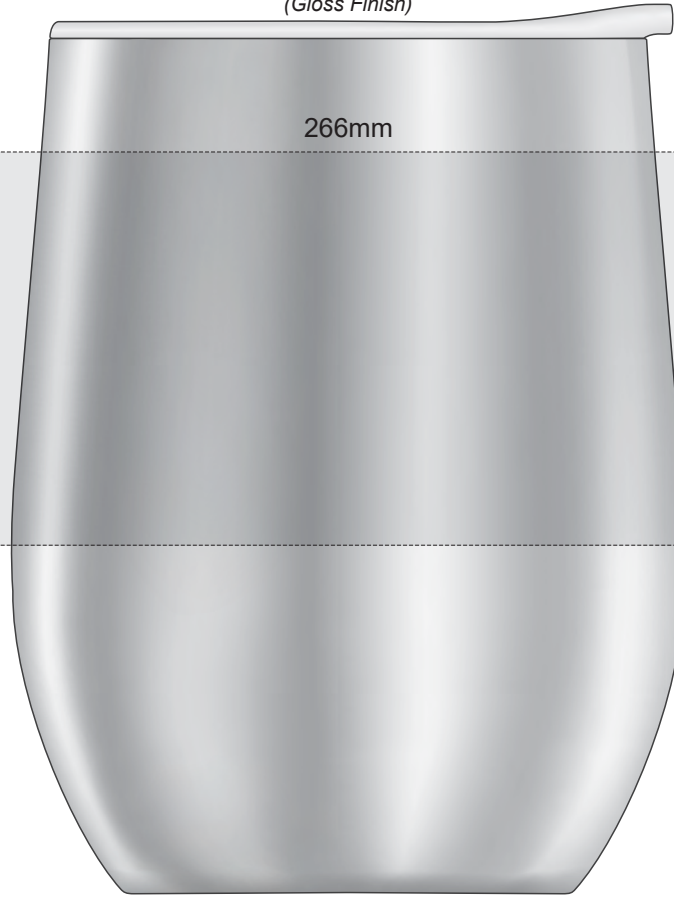

 Engraves to a Natural Etch

100% of Actual Size
Screen Print (one colour)

220mm

43mm

Approximately 26mm
unprintable area

Approximately 26mm
unprintable area

Red Line = Exact opposites of the product
(centre artwork to the red line)

100% of Actual Size
Screen Print (one colour)

220mm

Approximately 26mm
unprintable area

Approximately 26mm
unprintable area

43mm

Red Line = Exact opposites of the product
(centre artwork to the red line)

100% of Actual Size
Digital Rotary
(Gloss Finish)

266mm

Approximate 3mm unprintable area

52mm

Red Line = Exact opposites of the product
(centre artwork to the red line)

100% of Actual Size
Digital Rotary
(Gloss Finish)

266mm

Approximate 3mm unprintable area

52mm

Red Line = Exact opposites of the product
(centre artwork to the red line)

100% of Actual Size
Pad Print

100% of Actual Size
Laser Engraving

Engraves to a Shiny Steel Finish

100% of Actual Size
Pad Print