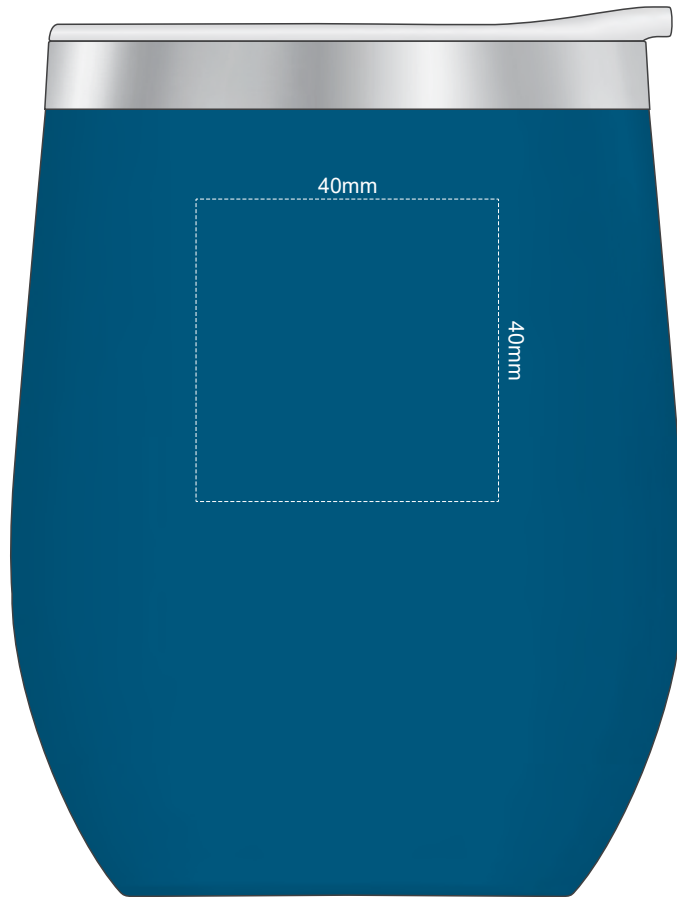

100% of Actual Size
Pad Print

100% of Actual Size
Laser Engraving

Please be aware that artwork will adhere to the shape of the product. Therefore, linear shapes that utilise the full print area may appear skewed from the side perspective due to the tapered nature of the product.

Engraves to a Shiny Steel Finish

100% of Actual Size
Pad Print

100% of Actual Size
Laser Engraving

Please be aware that artwork will adhere to the shape of the product. Therefore, linear shapes that utilise the full print area may appear skewed from the side perspective due to the tapered nature of the product.

 Engraves to a Natural Etch

100% of Actual Size
Screen Print (one colour)

220mm

43mm

Approximately 26mm
unprintable area

Approximately 26mm
unprintable area

Red Line = Exact opposites of the product
(centre artwork to the red line)

100% of Actual Size
Screen Print (one colour)

220mm

Approximately 26mm
unprintable area

Approximately 26mm
unprintable area

43mm

Red Line = Exact opposites of the product
(centre artwork to the red line)

100% of Actual Size
Digital Rotary
(Gloss Finish)