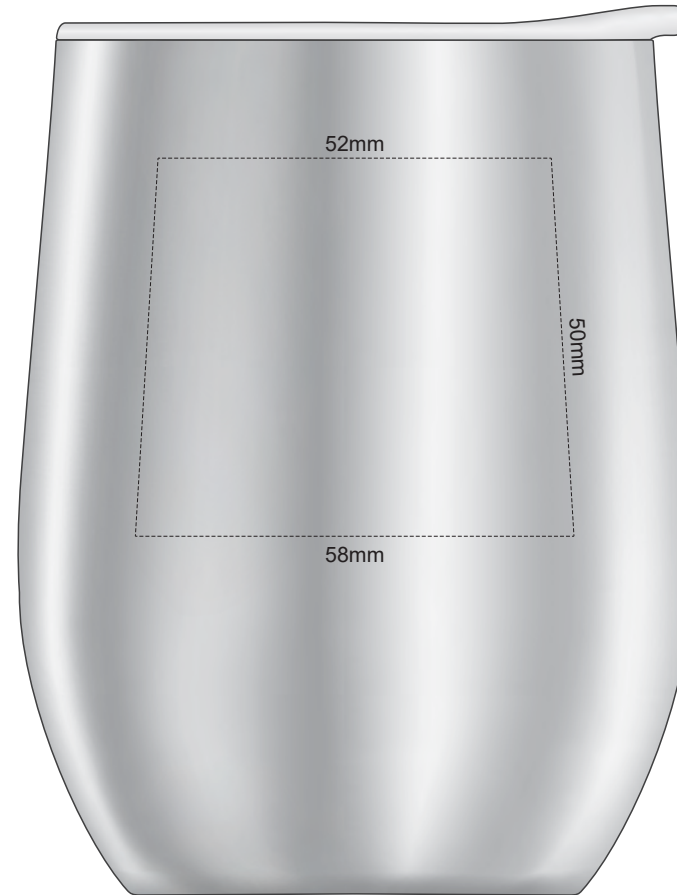

100% of Actual Size
Pad Print

100% of Actual Size
Laser Engraving

Please be aware that artwork will adhere to the shape of the product. Therefore, linear shapes that utilise the full print area may appear skewed from the side perspective due to the tapered nature of the product.

Engraves to a Shiny Steel Finish

100% of Actual Size
Pad Print

100% of Actual Size
Laser Engraving

Please be aware that artwork will adhere to the shape of the product. Therefore, linear shapes that utilise the full print area may appear skewed from the side perspective due to the tapered nature of the product.

 Engraves to a Natural Etch

100% of Actual Size
Screen Print (one colour)

220mm

43mm

Approximately 26mm
unprintable area

Approximately 26mm
unprintable area

Red Line = Exact opposites of the product
(centre artwork to the red line)

100% of Actual Size
Screen Print (one colour)

220mm

Approximately 26mm
unprintable area

Approximately 26mm
unprintable area

43mm

Red Line = Exact opposites of the product
(centre artwork to the red line)

100% of Actual Size
Digital Rotary
(Gloss Finish)