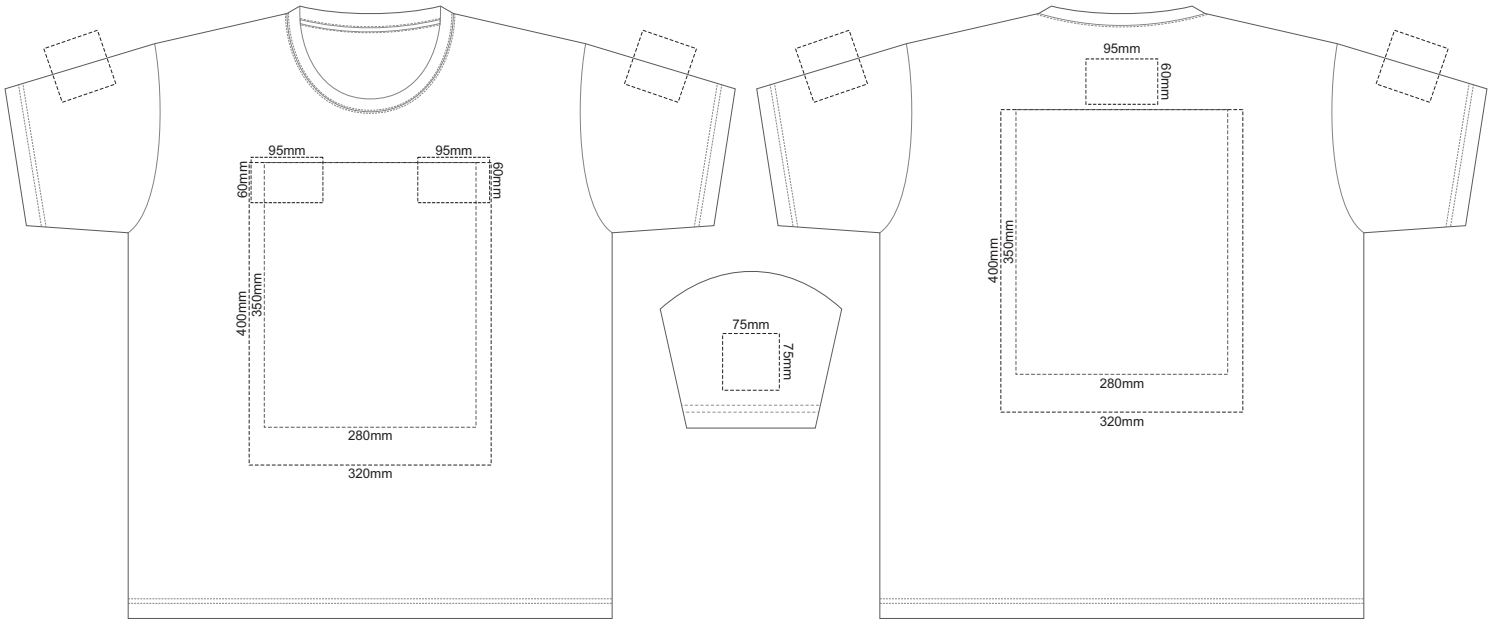

Print area 280x200mm can be rotated to best suit.  
FRONT ADULT SMALL

Print area 280x200mm can be rotated to best suit.  
BACK ADULT SMALL

10% of Actual Size  
Embroidery

FRONT ADULT SMALL

ADULT SMALL

10% of Actual Size  
Screen Print

10% of Actual Size  
Screen Print

FRONT ADULT XL

BACK ADULT XL

10% of Actual Size  
Colourflex Transfer

Print area 280x200mm can be rotated to best suit.

FRONT ADULT XL

Print area 280x200mm can be rotated to best suit.

Print area 280x200mm can be rotated to best suit.  
FRONT ADULT XXL

Print area 280x200mm can be rotated to best suit.  
BACK ADULT XXL

10% of Actual Size  
Embroidery

FRONT ADULT XXL

ADULT 2XL

10% of Actual Size  
Screen Print

FRONT ADULT 3XL

BACK ADULT 3XL

10% of Actual Size  
Colourflex Transfer

Print area 280x200mm can be rotated to best suit.

FRONT ADULT 3XL

Print area 280x200mm can be rotated to best suit.

BACK ADULT 3XL

10% of Actual Size  
Embroidery