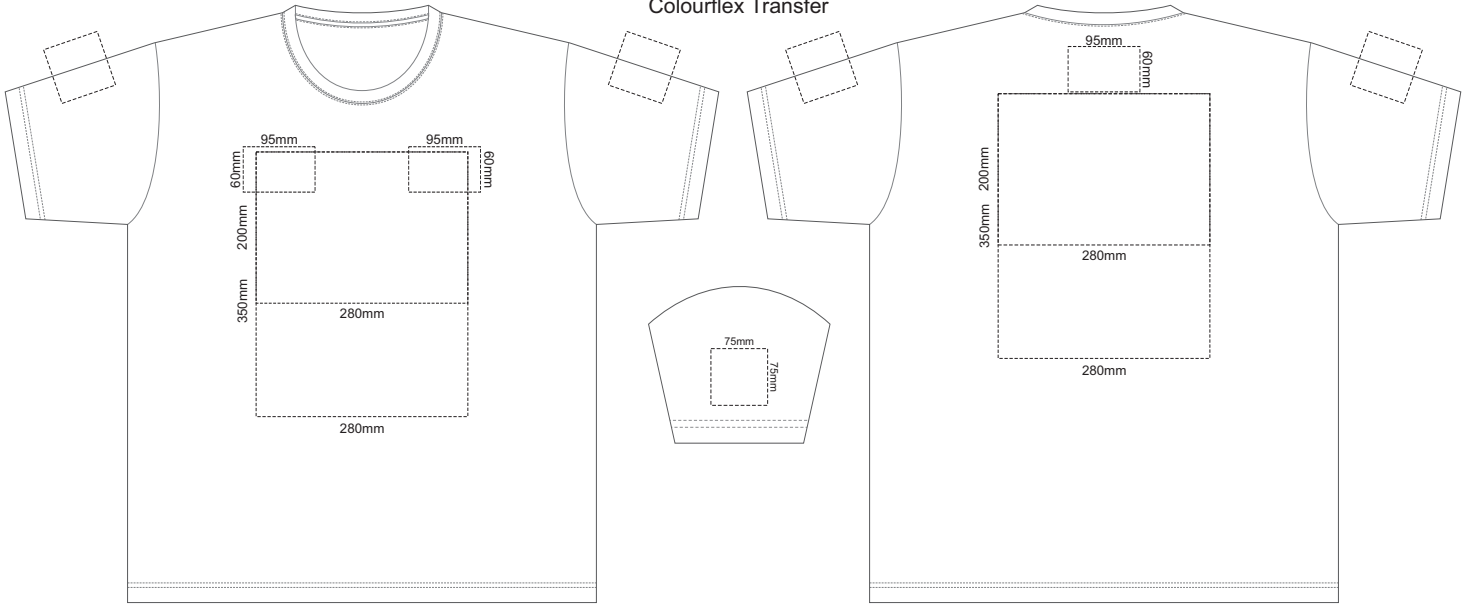

Print area 280x200mm can be rotated to best suit.  
FRONT ADULT SMALL

Print area 280x200mm can be rotated to best suit.  
BACK ADULT SMALL

10% of Actual Size  
Embroidery

FRONT ADULT SMALL

ADULT SMALL

10% of Actual Size  
Screen Print

10% of Actual Size  
Screen Print

FRONT ADULT XL

BACK ADULT XL

10% of Actual Size  
Colourflex Transfer

Print area 280x200mm can be rotated to best suit.

FRONT ADULT XL

Print area 280x200mm can be rotated to best suit.

BACK ADULT XL

10% of Actual Size  
Embroidery

FRONT ADULT XL

ADULT XL

10% of Actual Size  
Screen Print

FRONT ADULT XXL

BACK ADULT XXL

10% of Actual Size  
Colourflex Transfer

Print area 280x200mm can be rotated to best suit.  
FRONT ADULT XXL

Print area 280x200mm can be rotated to best suit.  
BACK ADULT XXL

10% of Actual Size  
Embroidery

FRONT ADULT XXL

ADULT 2XL

10% of Actual Size  
Screen Print