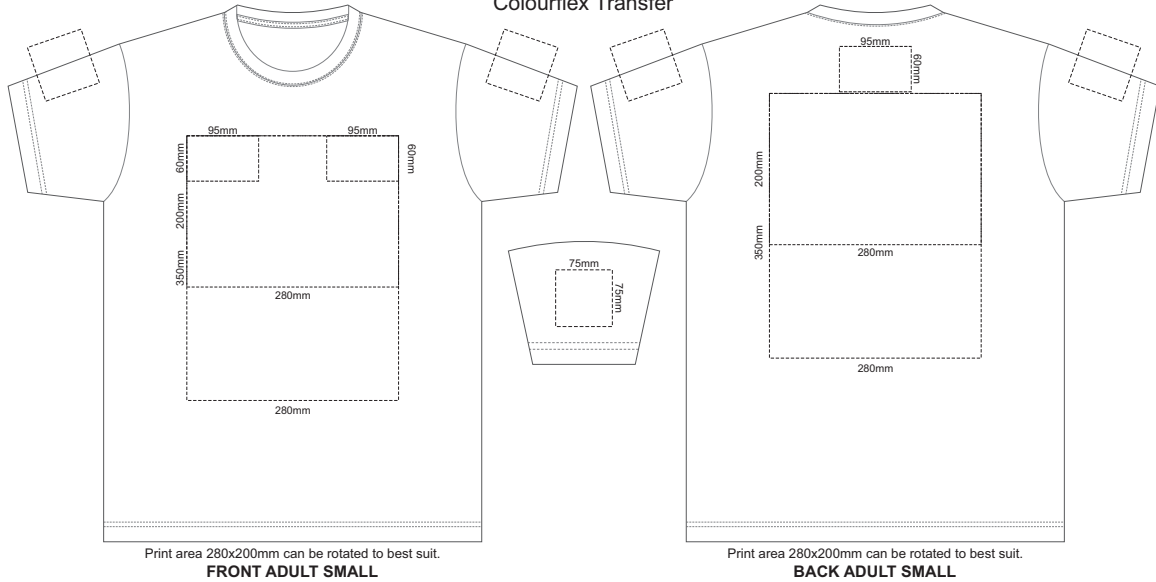

10% of Actual Size  
Screen Print

10% of Actual Size  
Colourflex Transfer

10% of Actual Size  
Embroidery

**ADULT EXTRA SMALL**

10% of Actual Size  
Screen Print

FRONT ADULT SMALL

BACK ADULT SMALL

10% of Actual Size  
Colourflex Transfer

Print area 280x200mm can be rotated to best suit.  
FRONT ADULT SMALL

Print area 280x200mm can be rotated to best suit.  
BACK ADULT SMALL

10% of Actual Size  
Embroidery

FRONT ADULT SMALL

ADULT SMALL

10% of Actual Size  
Screen Print

10% of Actual Size  
Screen Print

FRONT ADULT XL

BACK ADULT XL

10% of Actual Size  
Colourflex Transfer

Print area 280x200mm can be rotated to best suit.

FRONT ADULT XL

Print area 280x200mm can be rotated to best suit.

Print area 280x200mm can be rotated to best suit.  
FRONT ADULT XXL

Print area 280x200mm can be rotated to best suit.  
BACK ADULT XXL

10% of Actual Size  
Embroidery

FRONT ADULT XXL

ADULT 2XL

10% of Actual Size  
Screen Print