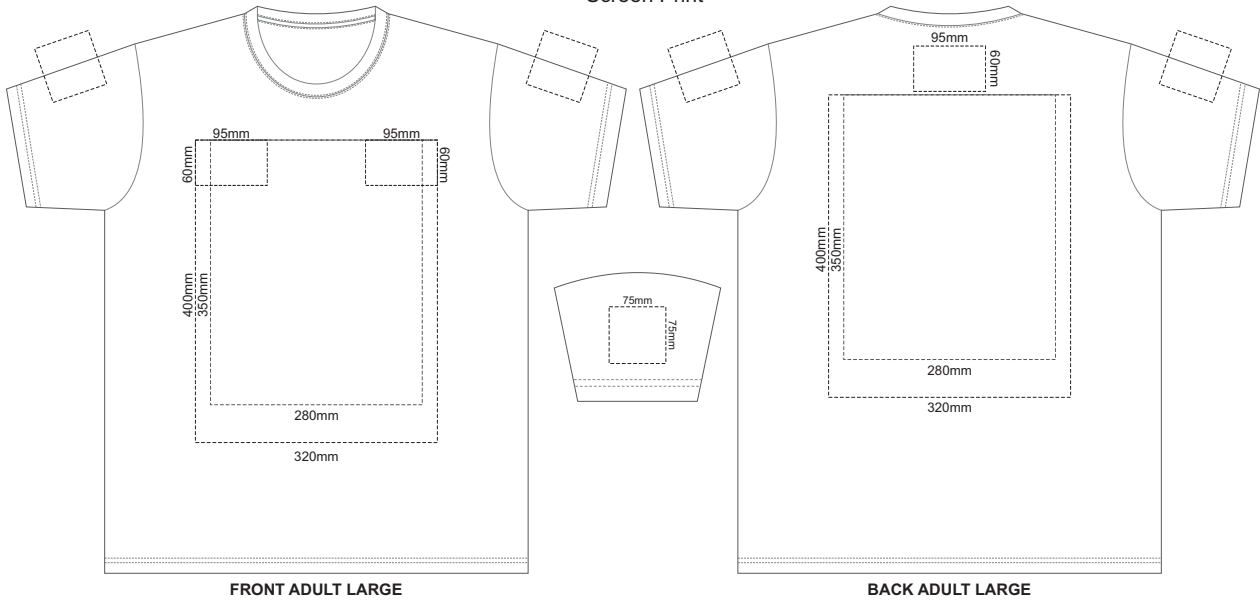

Print area 280x200mm can be rotated to best suit.  
FRONT ADULT SMALL

Print area 280x200mm can be rotated to best suit.  
BACK ADULT SMALL

10% of Actual Size  
Embroidery

FRONT ADULT SMALL

ADULT SMALL

10% of Actual Size  
Screen Print

10% of Actual Size  
Colourflex Transfer

10% of Actual Size  
Embroidery

**ADULT MEDIUM**

10% of Actual Size  
Screen Print

10% of Actual Size  
Colourflex Transfer

10% of Actual Size  
Embroidery

**ADULT LARGE**

10% of Actual Size  
Screen Print

FRONT ADULT XL

BACK ADULT XL

10% of Actual Size  
Colourflex Transfer

Print area 280x200mm can be rotated to best suit.

FRONT ADULT XL

Print area 280x200mm can be rotated to best suit.

Print area 280x200mm can be rotated to best suit.  
FRONT ADULT XXL

Print area 280x200mm can be rotated to best suit.  
BACK ADULT XXL

10% of Actual Size  
Embroidery

FRONT ADULT XXL

ADULT 2XL

10% of Actual Size  
Screen Print