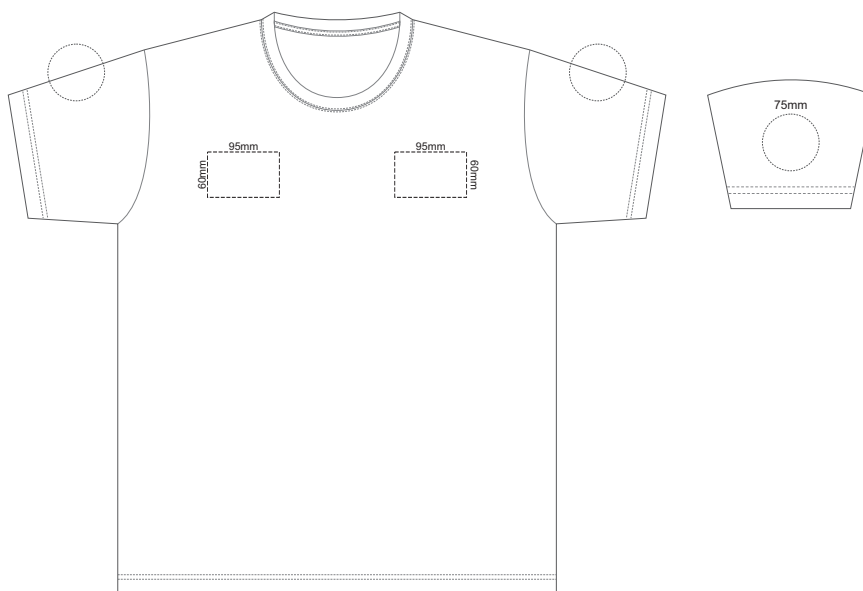

Print area 280x200mm can be rotated to best suit.  
FRONT ADULT SMALL

Print area 280x200mm can be rotated to best suit.  
BACK ADULT SMALL

10% of Actual Size  
Embroidery

FRONT ADULT SMALL

ADULT SMALL

10% of Actual Size  
Screen Print

10% of Actual Size  
Screen Print

FRONT ADULT XL

BACK ADULT XL

10% of Actual Size  
Colourflex Transfer

Print area 280x200mm can be rotated to best suit.

FRONT ADULT XL

Print area 280x200mm can be rotated to best suit.

BACK ADULT XL

10% of Actual Size  
Embroidery

FRONT ADULT XL

ADULT XL

10% of Actual Size  
Screen Print

FRONT ADULT XXL

BACK ADULT XXL

10% of Actual Size  
Colourflex Transfer

Print area 280x200mm can be rotated to best suit.  
FRONT ADULT XXL

Print area 280x200mm can be rotated to best suit.  
BACK ADULT XXL

10% of Actual Size  
Embroidery

FRONT ADULT XXL

ADULT 2XL

10% of Actual Size  
Screen Print