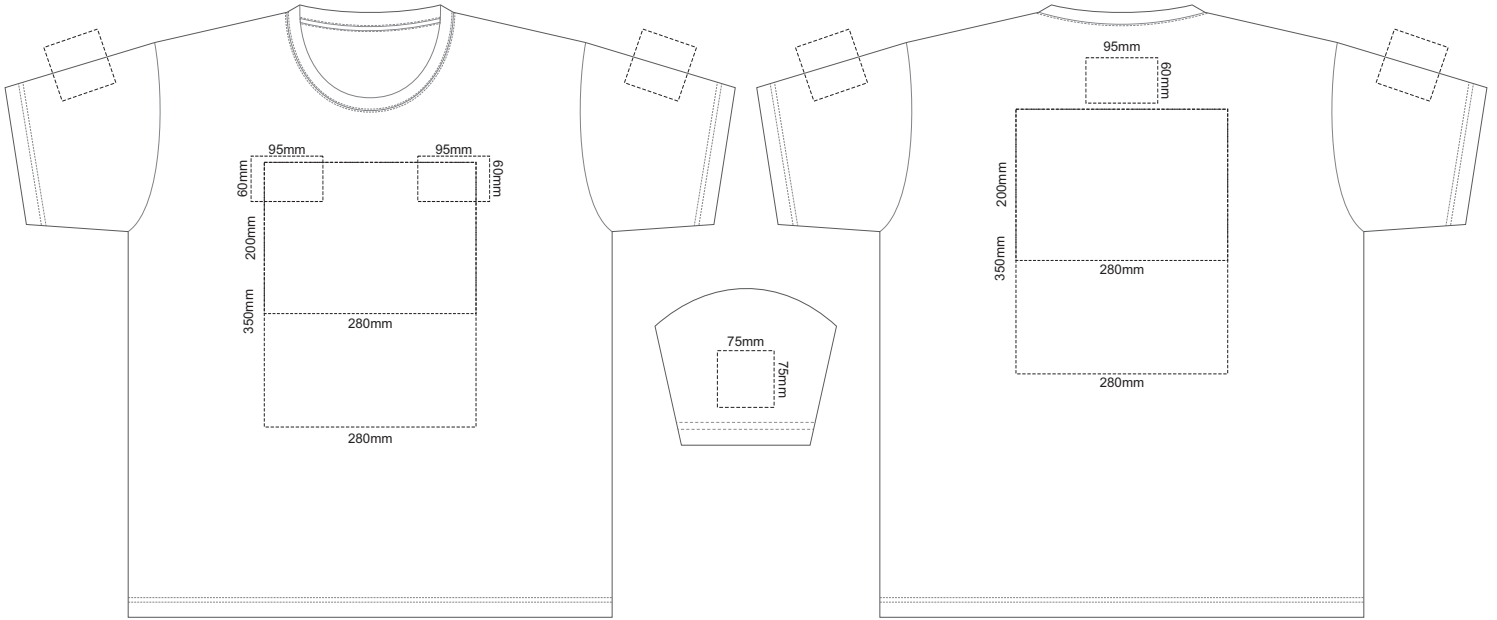

Print area 280x200mm can be rotated to best suit.  
FRONT ADULT SMALL

Print area 280x200mm can be rotated to best suit.  
BACK ADULT SMALL

10% of Actual Size  
Embroidery

FRONT ADULT SMALL

ADULT SMALL

10% of Actual Size  
Screen Print

10% of Actual Size  
Screen Print

FRONT ADULT XL

BACK ADULT XL

10% of Actual Size  
Colourflex Transfer

Print area 280x200mm can be rotated to best suit.

FRONT ADULT XL

Print area 280x200mm can be rotated to best suit.

Print area 280x200mm can be rotated to best suit.  
FRONT ADULT XXL

Print area 280x200mm can be rotated to best suit.  
BACK ADULT XXL

10% of Actual Size  
Embroidery

FRONT ADULT XXL

ADULT 2XL

10% of Actual Size  
Screen Print

FRONT ADULT 3XL

BACK ADULT 3XL

10% of Actual Size  
Colourflex Transfer

Print area 280x200mm can be rotated to best suit.

FRONT ADULT 3XL

Print area 280x200mm can be rotated to best suit.

BACK ADULT 3XL

10% of Actual Size  
Embroidery