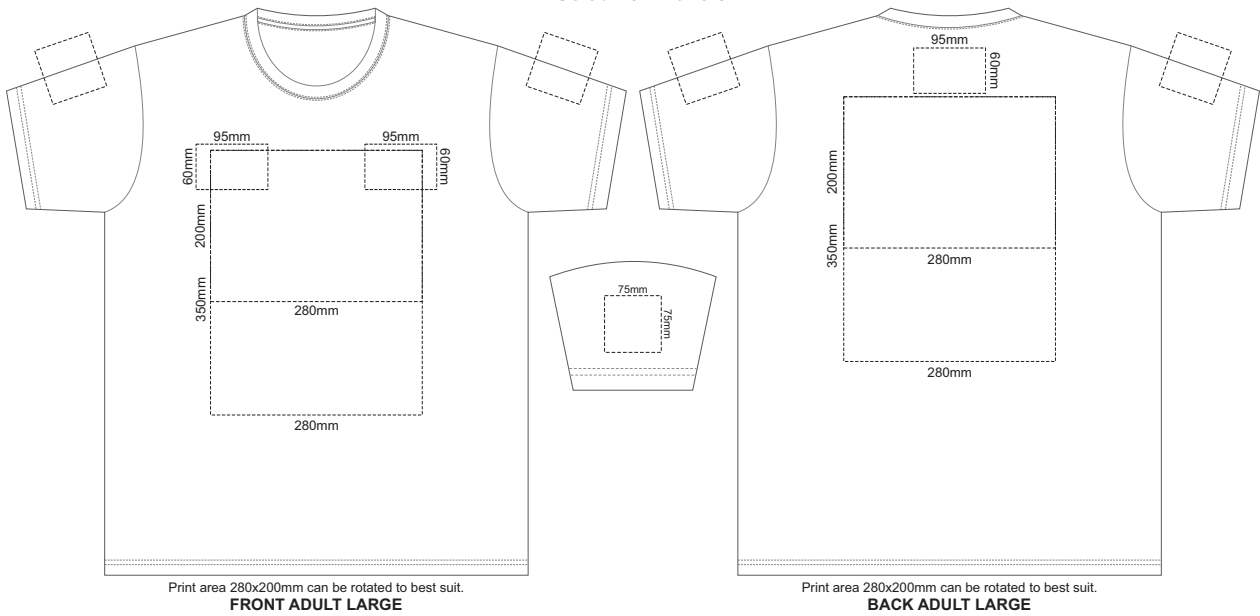

Print area 280x200mm can be rotated to best suit.  
FRONT ADULT SMALL

Print area 280x200mm can be rotated to best suit.  
BACK ADULT SMALL

10% of Actual Size  
Embroidery

FRONT ADULT SMALL

ADULT SMALL

10% of Actual Size  
Screen Print

10% of Actual Size  
Colourflex Transfer

10% of Actual Size  
Embroidery

**ADULT MEDIUM**

10% of Actual Size  
Screen Print

10% of Actual Size  
Colourflex Transfer

10% of Actual Size  
Embroidery

**ADULT LARGE**

10% of Actual Size  
Screen Print

FRONT ADULT XL

BACK ADULT XL

10% of Actual Size  
Colourflex Transfer

Print area 280x200mm can be rotated to best suit.

FRONT ADULT XL

Print area 280x200mm can be rotated to best suit.

Print area 280x200mm can be rotated to best suit.  
FRONT ADULT XXL

Print area 280x200mm can be rotated to best suit.  
BACK ADULT XXL

10% of Actual Size  
Embroidery

FRONT ADULT XXL

ADULT 2XL

10% of Actual Size  
Screen Print