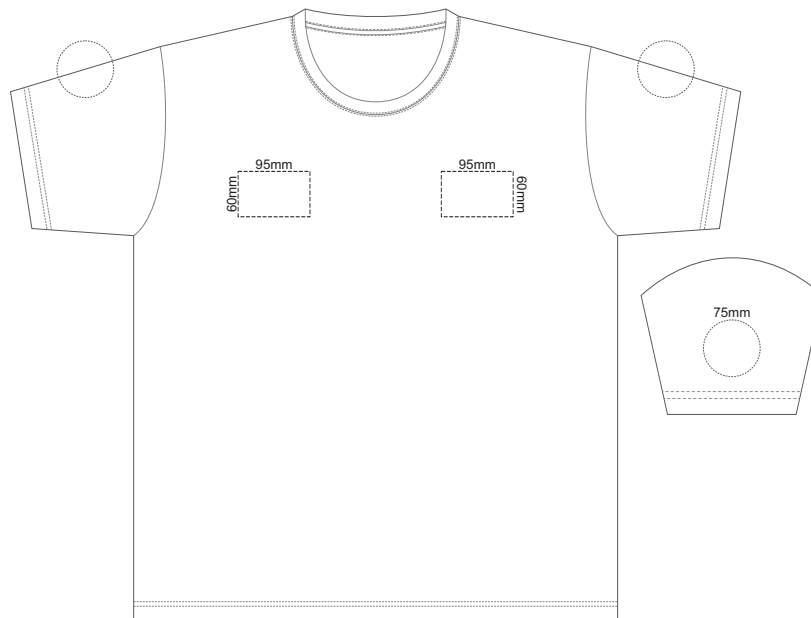

Print area 280x200mm can be rotated to best suit.  
FRONT ADULT SMALL

Print area 280x200mm can be rotated to best suit.  
BACK ADULT SMALL

10% of Actual Size  
Embroidery

FRONT ADULT SMALL

ADULT SMALL

10% of Actual Size  
Screen Print

Print area 280x200mm can be rotated to best suit.  
FRONT ADULT XXL

Print area 280x200mm can be rotated to best suit.  
BACK ADULT XXL

10% of Actual Size  
Embroidery

FRONT ADULT XXL

ADULT 2XL

10% of Actual Size  
Screen Print

FRONT ADULT 3XL

BACK ADULT 3XL

10% of Actual Size  
Colourflex Transfer

Print area 280x200mm can be rotated to best suit.

FRONT ADULT 3XL

Print area 280x200mm can be rotated to best suit.

BACK ADULT 3XL

10% of Actual Size  
Embroidery

FRONT ADULT 3XL

ADULT 3XL