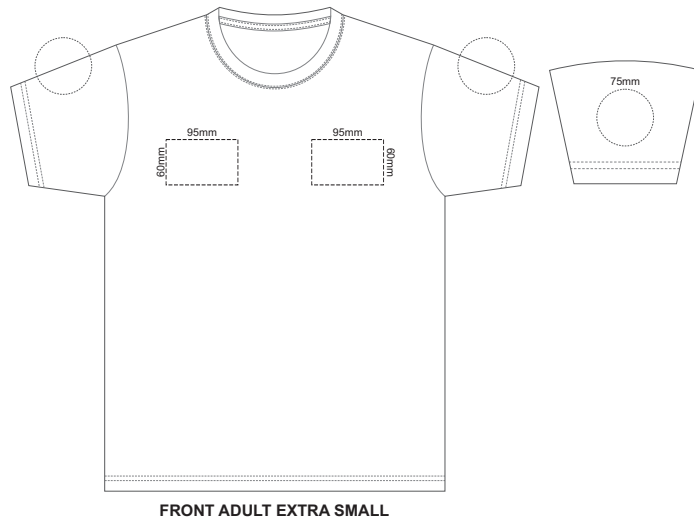

10% of Actual Size  
Screen Print

10% of Actual Size  
Colourflex Transfer

10% of Actual Size  
Embroidery

**ADULT EXTRA SMALL**

10% of Actual Size  
Screen Print

FRONT ADULT SMALL

BACK ADULT SMALL

10% of Actual Size  
Colourflex Transfer

Print area 280x200mm can be rotated to best suit.  
FRONT ADULT SMALL

Print area 280x200mm can be rotated to best suit.  
BACK ADULT SMALL

10% of Actual Size  
Embroidery

FRONT ADULT SMALL

ADULT SMALL

10% of Actual Size  
Screen Print

10% of Actual Size  
Screen Print

FRONT ADULT XL

BACK ADULT XL

10% of Actual Size  
Colourflex Transfer

Print area 280x200mm can be rotated to best suit.

FRONT ADULT XL

Print area 280x200mm can be rotated to best suit.

Print area 280x200mm can be rotated to best suit.  
FRONT ADULT XXL

Print area 280x200mm can be rotated to best suit.  
BACK ADULT XXL

10% of Actual Size  
Embroidery

FRONT ADULT XXL

ADULT 2XL

10% of Actual Size  
Screen Print