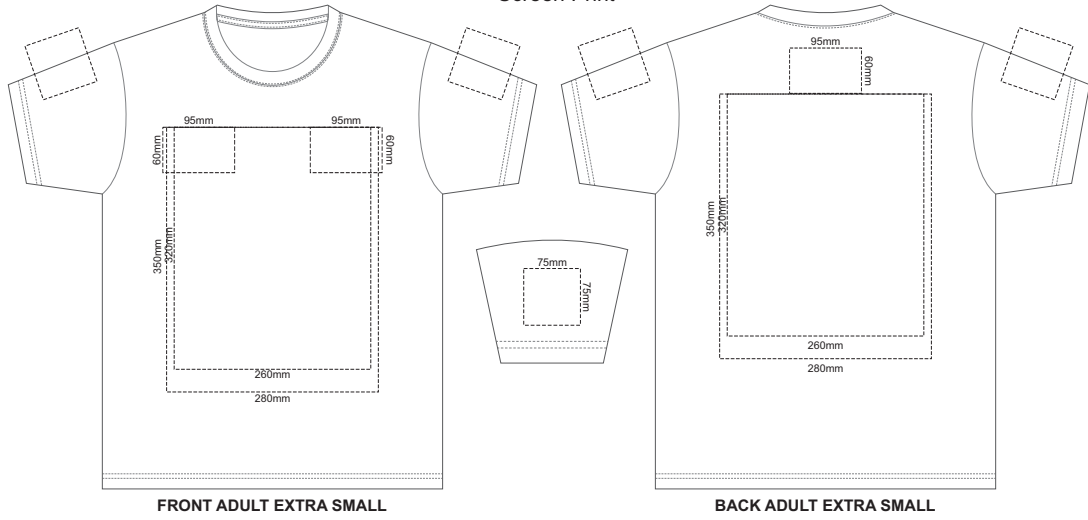

10% of Actual Size  
Screen Print

10% of Actual Size  
Colourflex Transfer

10% of Actual Size  
Embroidery

**ADULT EXTRA SMALL**

10% of Actual Size  
Screen Print

FRONT ADULT SMALL

BACK ADULT SMALL

10% of Actual Size  
Colourflex Transfer

Print area 280x200mm can be rotated to best suit.  
FRONT ADULT SMALL

Print area 280x200mm can be rotated to best suit.  
BACK ADULT SMALL

10% of Actual Size  
Embroidery

FRONT ADULT SMALL

ADULT SMALL

10% of Actual Size  
Screen Print

10% of Actual Size  
Screen Print

FRONT ADULT XL

BACK ADULT XL

10% of Actual Size  
Colourflex Transfer

Print area 280x200mm can be rotated to best suit.

FRONT ADULT XL

Print area 280x200mm can be rotated to best suit.

Print area 280x200mm can be rotated to best suit.  
FRONT ADULT XXL

Print area 280x200mm can be rotated to best suit.  
BACK ADULT XXL

10% of Actual Size  
Embroidery

FRONT ADULT XXL

ADULT 2XL

10% of Actual Size  
Screen Print