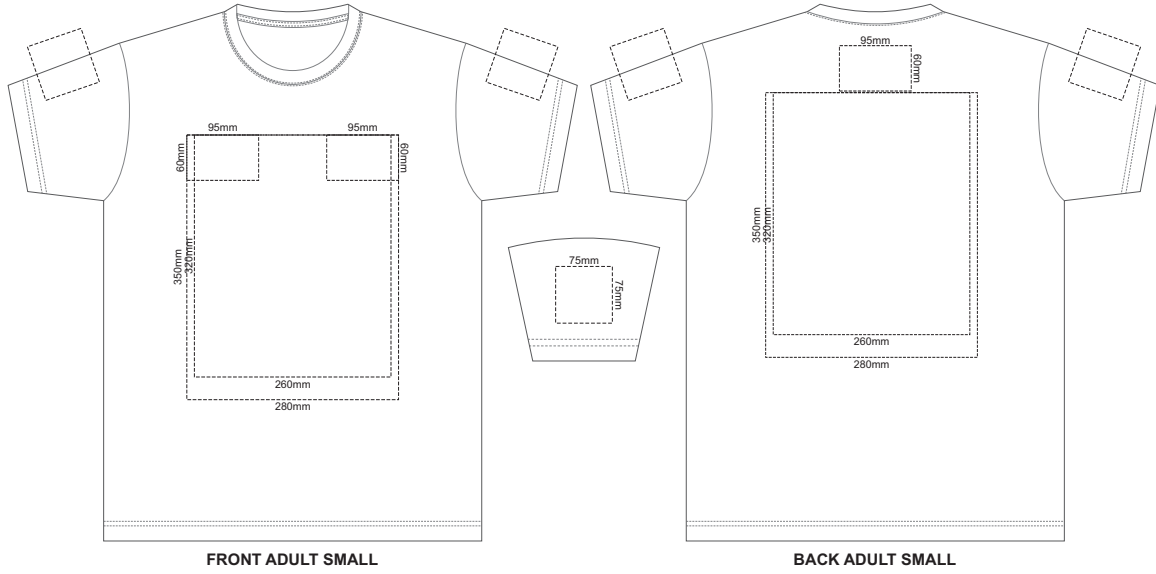

10% of Actual Size  
Screen Print

10% of Actual Size  
Colourflex Transfer

10% of Actual Size  
Embroidery

**ADULT EXTRA SMALL**

10% of Actual Size  
Screen Print

FRONT ADULT SMALL

BACK ADULT SMALL

10% of Actual Size  
Colourflex Transfer

Print area 280x200mm can be rotated to best suit.  
FRONT ADULT SMALL

Print area 280x200mm can be rotated to best suit.  
BACK ADULT SMALL

10% of Actual Size  
Embroidery

FRONT ADULT SMALL

ADULT SMALL

10% of Actual Size  
Screen Print

10% of Actual Size  
Screen Print

FRONT ADULT XL

BACK ADULT XL

10% of Actual Size  
Colourflex Transfer

Print area 280x200mm can be rotated to best suit.

FRONT ADULT XL

Print area 280x200mm can be rotated to best suit.

Print area 280x200mm can be rotated to best suit.  
FRONT ADULT XXL

Print area 280x200mm can be rotated to best suit.  
BACK ADULT XXL

10% of Actual Size  
Embroidery

FRONT ADULT XXL

ADULT 2XL

10% of Actual Size  
Screen Print