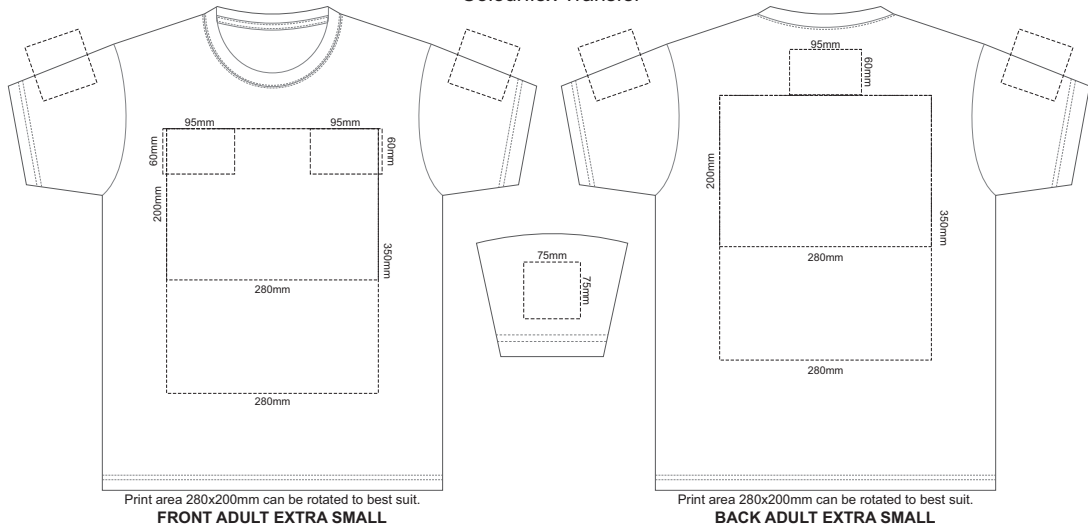

10% of Actual Size  
Screen Print

10% of Actual Size  
Colourflex Transfer

10% of Actual Size  
Embroidery

**ADULT EXTRA SMALL**

10% of Actual Size  
Screen Print

FRONT ADULT SMALL

BACK ADULT SMALL

10% of Actual Size  
Colourflex Transfer

Print area 280x200mm can be rotated to best suit.  
FRONT ADULT SMALL

Print area 280x200mm can be rotated to best suit.  
BACK ADULT SMALL

10% of Actual Size  
Embroidery

FRONT ADULT SMALL

ADULT SMALL

10% of Actual Size  
Screen Print

10% of Actual Size  
Screen Print

FRONT ADULT XL

BACK ADULT XL

10% of Actual Size  
Colourflex Transfer

Print area 280x200mm can be rotated to best suit.

FRONT ADULT XL

Print area 280x200mm can be rotated to best suit.

Print area 280x200mm can be rotated to best suit.  
FRONT ADULT XXL

Print area 280x200mm can be rotated to best suit.  
BACK ADULT XXL

10% of Actual Size  
Embroidery

FRONT ADULT XXL

ADULT 2XL

10% of Actual Size  
Screen Print