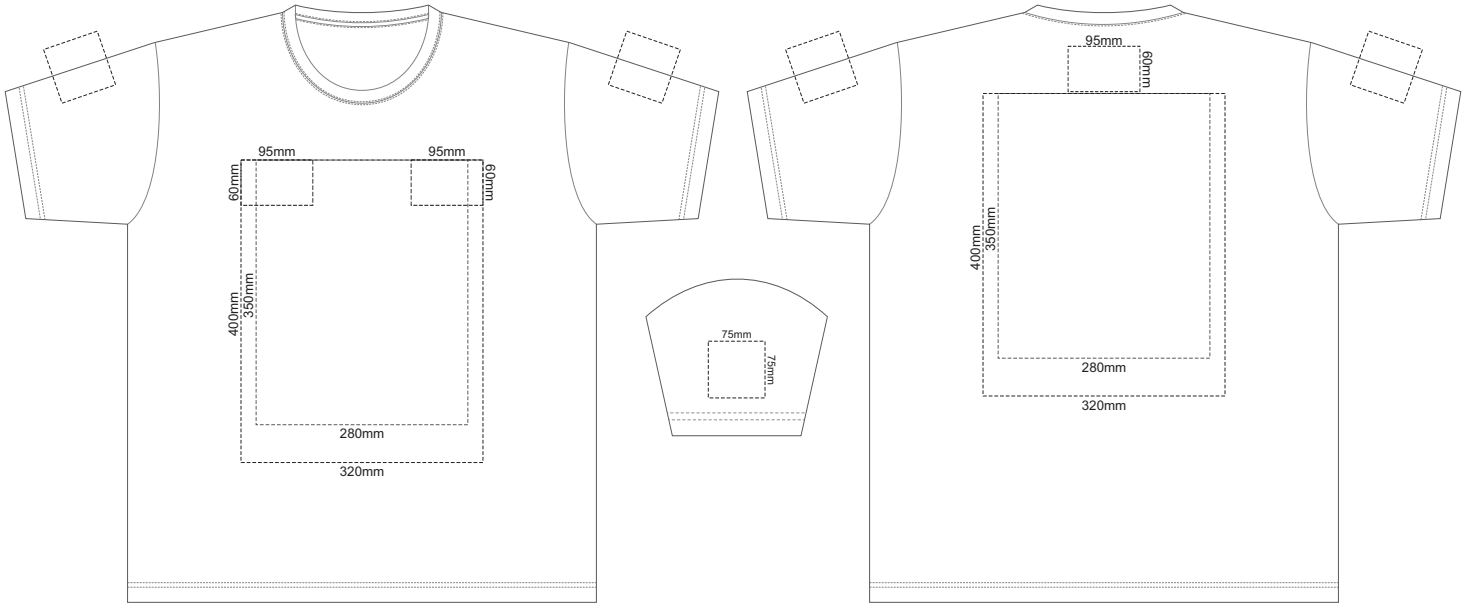

Print area 280x200mm can be rotated to best suit.  
FRONT ADULT SMALL

Print area 280x200mm can be rotated to best suit.  
BACK ADULT SMALL

10% of Actual Size  
Embroidery

FRONT ADULT SMALL

ADULT SMALL

10% of Actual Size  
Screen Print

10% of Actual Size  
Screen Print

FRONT ADULT XL

BACK ADULT XL

10% of Actual Size  
Colourflex Transfer

Print area 280x200mm can be rotated to best suit.

FRONT ADULT XL

Print area 280x200mm can be rotated to best suit.

BACK ADULT XL

10% of Actual Size  
Embroidery

FRONT ADULT XL

ADULT XL

10% of Actual Size  
Screen Print

FRONT ADULT XXL

BACK ADULT XXL

10% of Actual Size  
Colourflex Transfer

Print area 280x200mm can be rotated to best suit.  
FRONT ADULT XXL

Print area 280x200mm can be rotated to best suit.  
BACK ADULT XXL

10% of Actual Size  
Embroidery

FRONT ADULT XXL

ADULT 2XL

10% of Actual Size  
Screen Print