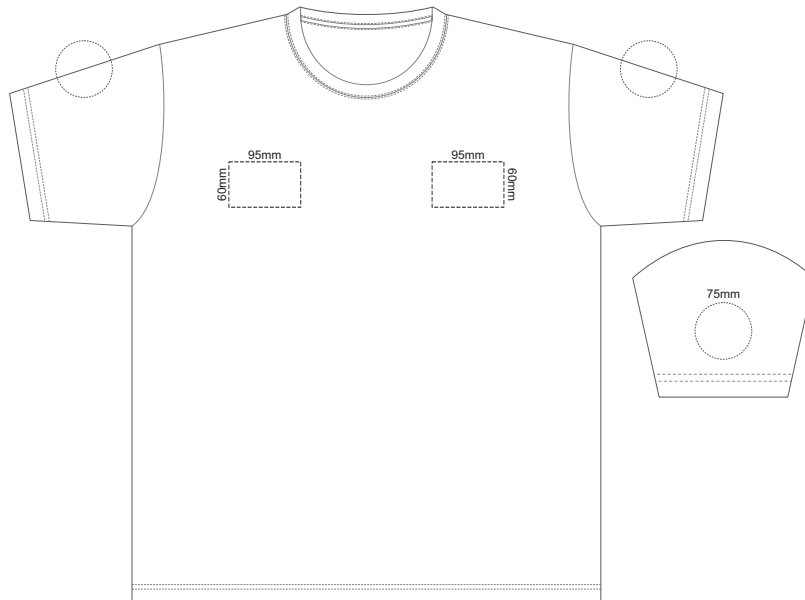

Print area 280x200mm can be rotated to best suit.  
FRONT ADULT SMALL

Print area 280x200mm can be rotated to best suit.  
BACK ADULT SMALL

10% of Actual Size  
Embroidery

FRONT ADULT SMALL

ADULT SMALL

10% of Actual Size  
Screen Print

10% of Actual Size  
Screen Print

FRONT ADULT XL

BACK ADULT XL

10% of Actual Size  
Colourflex Transfer

Print area 280x200mm can be rotated to best suit.

FRONT ADULT XL

Print area 280x200mm can be rotated to best suit.

BACK ADULT XL

10% of Actual Size  
Embroidery

FRONT ADULT XL

ADULT XL

10% of Actual Size  
Screen Print

FRONT ADULT XXL

BACK ADULT XXL

10% of Actual Size  
Colourflex Transfer

Print area 280x200mm can be rotated to best suit.  
FRONT ADULT XXL

Print area 280x200mm can be rotated to best suit.  
BACK ADULT XXL

10% of Actual Size  
Embroidery

FRONT ADULT XXL

ADULT 2XL

10% of Actual Size  
Screen Print