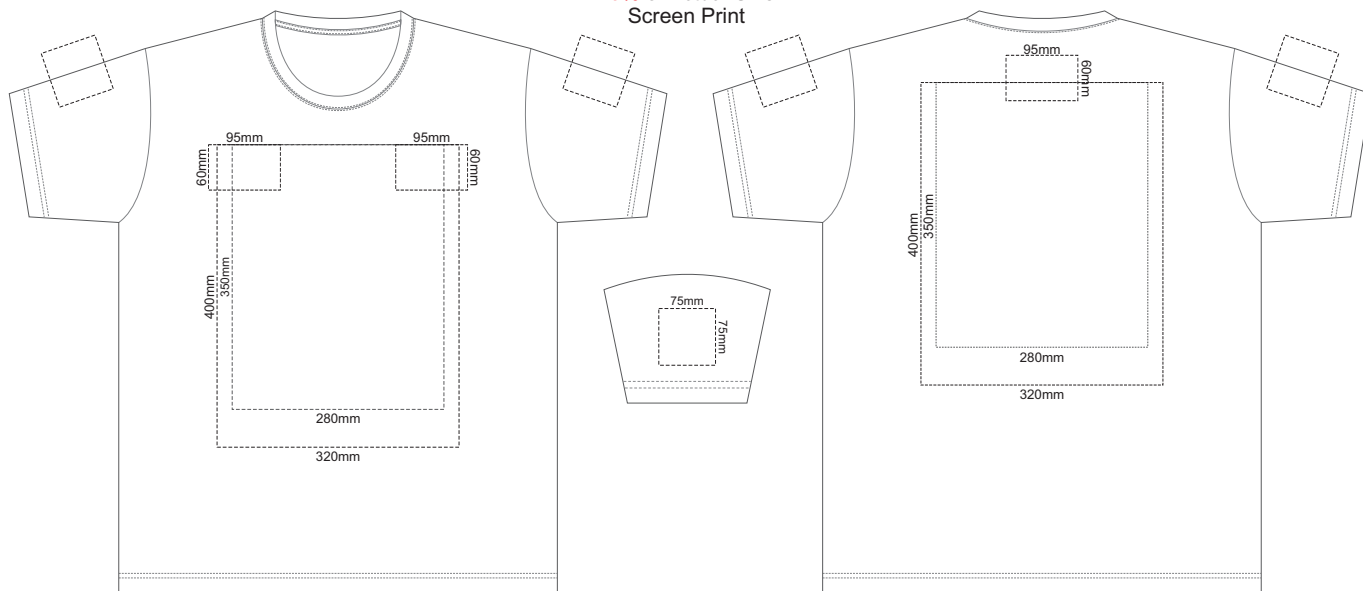

Print area 280x200mm can be rotated to best suit.  
FRONT ADULT SMALL

Print area 280x200mm can be rotated to best suit.  
BACK ADULT SMALL

10% of Actual Size  
Embroidery

FRONT ADULT SMALL

ADULT SMALL

10% of Actual Size  
Screen Print

10% of Actual Size  
Colourflex Transfer

10% of Actual Size  
Embroidery

**ADULT MEDIUM**

10% of Actual Size  
Screen Print

10% of Actual Size  
Colourflex Transfer

10% of Actual Size  
Embroidery

**ADULT LARGE**

10% of Actual Size  
Screen Print

FRONT ADULT XL

BACK ADULT XL

10% of Actual Size  
Colourflex Transfer

Print area 280x200mm can be rotated to best suit.

FRONT ADULT XL

Print area 280x200mm can be rotated to best suit.

Print area 280x200mm can be rotated to best suit.  
FRONT ADULT XXL

Print area 280x200mm can be rotated to best suit.  
BACK ADULT XXL

10% of Actual Size  
Embroidery

FRONT ADULT XXL

ADULT 2XL

10% of Actual Size  
Screen Print