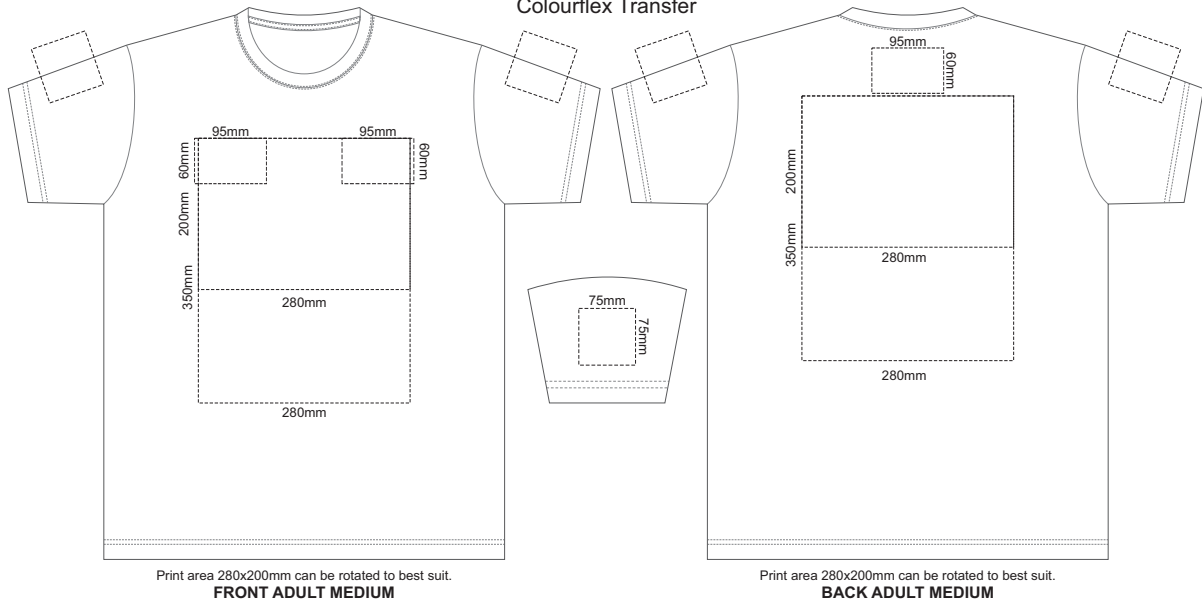

10% of Actual Size
Colourflex Transfer