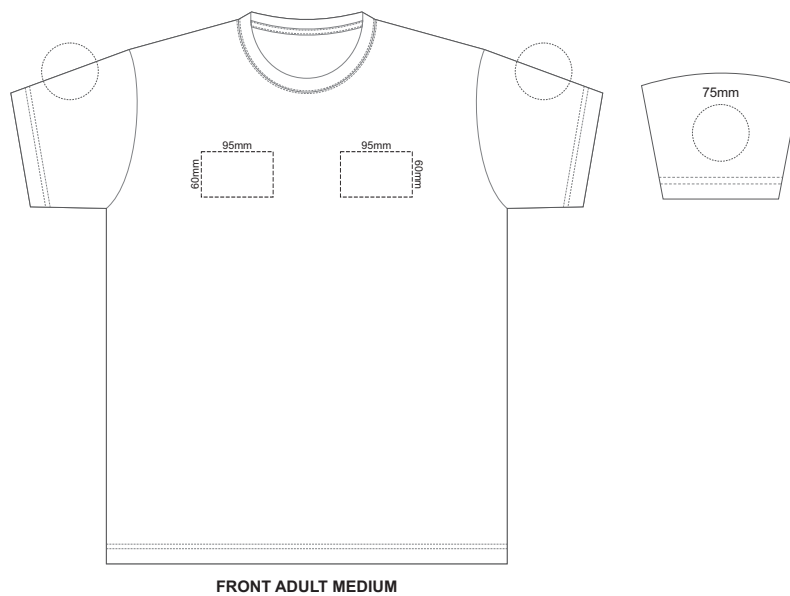

10% of Actual Size
Embroidery