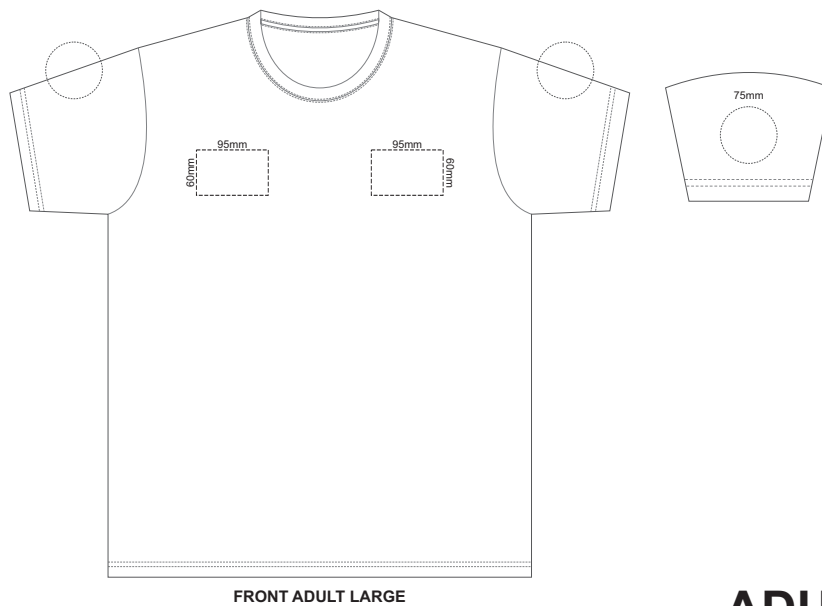

Print area 280x200mm can be rotated to best suit.  
FRONT ADULT SMALL

Print area 280x200mm can be rotated to best suit.  
BACK ADULT SMALL

10% of Actual Size  
Embroidery

FRONT ADULT SMALL

ADULT SMALL

10% of Actual Size  
Screen Print

10% of Actual Size  
Colourflex Transfer

10% of Actual Size  
Embroidery

**ADULT MEDIUM**

10% of Actual Size  
Screen Print

10% of Actual Size  
Colourflex Transfer

10% of Actual Size  
Embroidery

**ADULT LARGE**

10% of Actual Size  
Screen Print

FRONT ADULT XL

BACK ADULT XL

10% of Actual Size  
Colourflex Transfer

Print area 280x200mm can be rotated to best suit.

FRONT ADULT XL

Print area 280x200mm can be rotated to best suit.

Print area 280x200mm can be rotated to best suit.  
FRONT ADULT XXL

Print area 280x200mm can be rotated to best suit.  
BACK ADULT XXL

10% of Actual Size  
Embroidery

FRONT ADULT XXL

ADULT 2XL

10% of Actual Size  
Screen Print