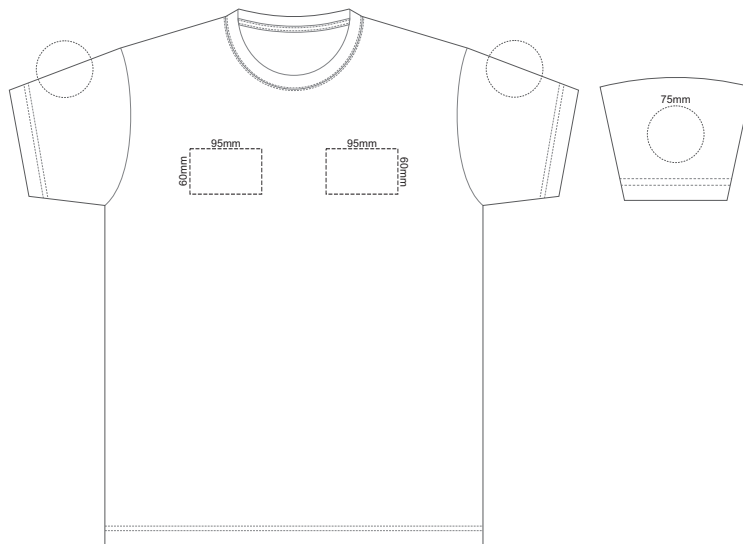

10% of Actual Size  
Screen Print

10% of Actual Size  
Colourflex Transfer

10% of Actual Size  
Embroidery

**ADULT EXTRA SMALL**

10% of Actual Size  
Screen Print

FRONT ADULT SMALL

BACK ADULT SMALL

10% of Actual Size  
Colourflex Transfer

Print area 280x200mm can be rotated to best suit.  
FRONT ADULT SMALL

Print area 280x200mm can be rotated to best suit.  
BACK ADULT SMALL

10% of Actual Size  
Embroidery

FRONT ADULT SMALL

ADULT SMALL

10% of Actual Size  
Screen Print

10% of Actual Size  
Screen Print

FRONT ADULT XL

BACK ADULT XL

10% of Actual Size  
Colourflex Transfer

Print area 280x200mm can be rotated to best suit.

FRONT ADULT XL

Print area 280x200mm can be rotated to best suit.

Print area 280x200mm can be rotated to best suit.  
FRONT ADULT XXL

Print area 280x200mm can be rotated to best suit.  
BACK ADULT XXL

10% of Actual Size  
Embroidery

FRONT ADULT XXL

ADULT 2XL

10% of Actual Size  
Screen Print