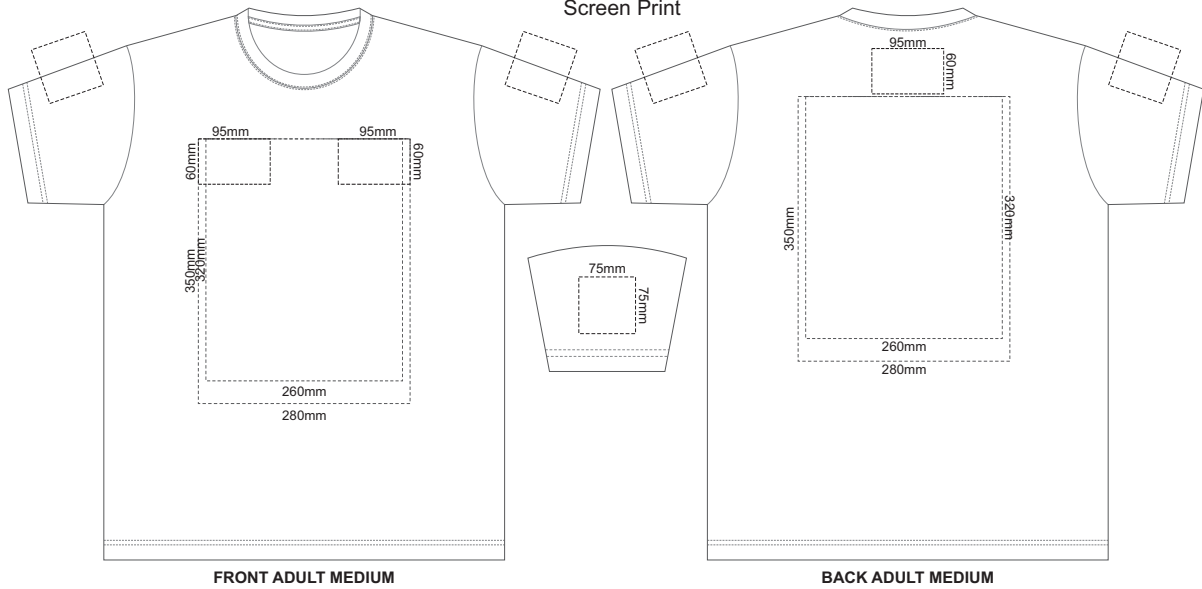

10% of Actual Size  
Screen Print

10% of Actual Size  
Colourflex Transfer

10% of Actual Size  
Embroidery

**ADULT EXTRA SMALL**

10% of Actual Size  
Screen Print

FRONT ADULT SMALL

BACK ADULT SMALL

10% of Actual Size  
Colourflex Transfer

Print area 280x200mm can be rotated to best suit.  
FRONT ADULT SMALL

Print area 280x200mm can be rotated to best suit.  
BACK ADULT SMALL

10% of Actual Size  
Embroidery

FRONT ADULT SMALL

ADULT SMALL

10% of Actual Size  
Screen Print

10% of Actual Size  
Screen Print

FRONT ADULT XL

BACK ADULT XL

10% of Actual Size  
Colourflex Transfer

Print area 280x200mm can be rotated to best suit.

FRONT ADULT XL

Print area 280x200mm can be rotated to best suit.

Print area 280x200mm can be rotated to best suit.  
FRONT ADULT XXL

Print area 280x200mm can be rotated to best suit.  
BACK ADULT XXL

10% of Actual Size  
Embroidery

FRONT ADULT XXL

ADULT 2XL

10% of Actual Size  
Screen Print