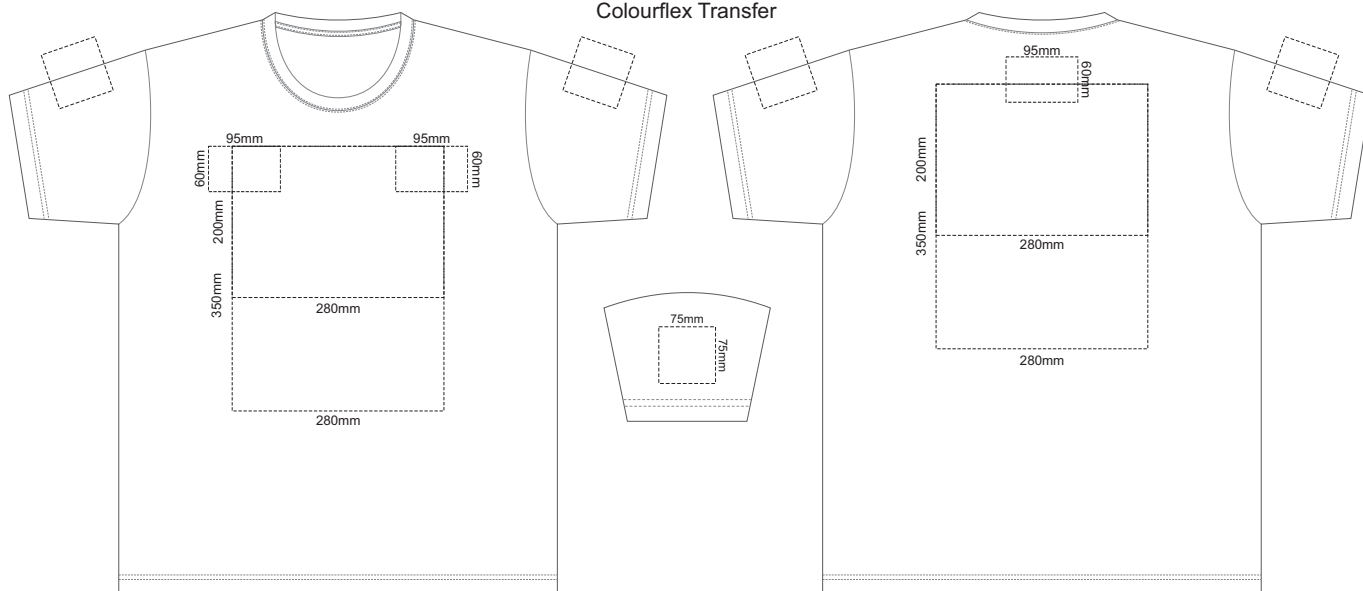

Print area 280x200mm can be rotated to best suit.  
FRONT ADULT SMALL

Print area 280x200mm can be rotated to best suit.  
BACK ADULT SMALL

10% of Actual Size  
Embroidery

FRONT ADULT SMALL

ADULT SMALL

10% of Actual Size  
Screen Print

10% of Actual Size  
Colourflex Transfer

10% of Actual Size  
Embroidery

**ADULT MEDIUM**

10% of Actual Size  
Screen Print

10% of Actual Size  
Colourflex Transfer

10% of Actual Size  
Embroidery

**ADULT LARGE**

10% of Actual Size  
Screen Print

FRONT ADULT XL

BACK ADULT XL

10% of Actual Size  
Colourflex Transfer

Print area 280x200mm can be rotated to best suit.

FRONT ADULT XL

Print area 280x200mm can be rotated to best suit.

Print area 280x200mm can be rotated to best suit.  
FRONT ADULT XXL

Print area 280x200mm can be rotated to best suit.  
BACK ADULT XXL

10% of Actual Size  
Embroidery

FRONT ADULT XXL

ADULT 2XL

10% of Actual Size  
Screen Print