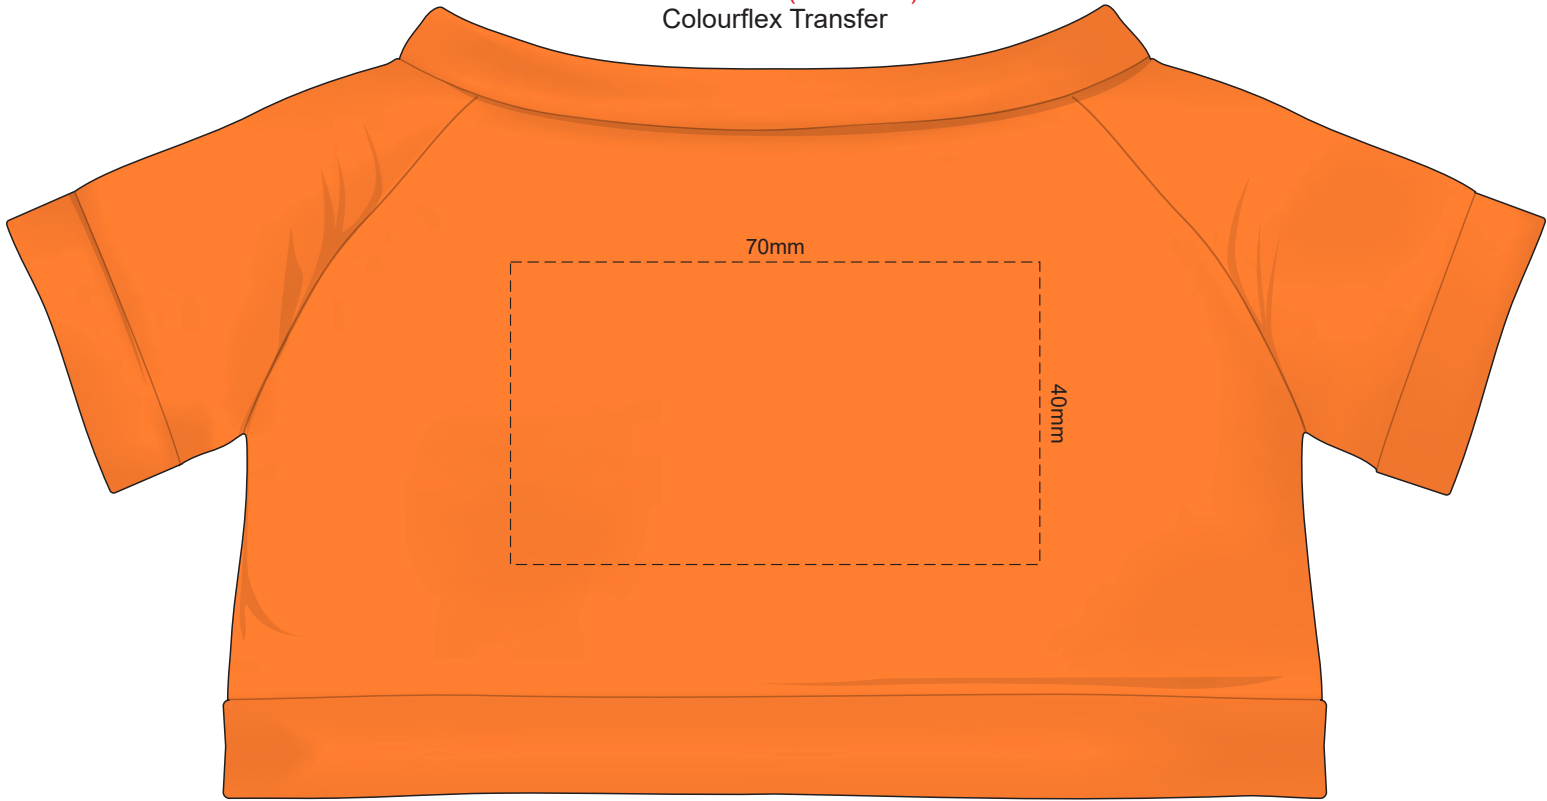

100% of Actual Size
Screen Print (3 col max)
Colourflex Transfer

FRONT

BACK