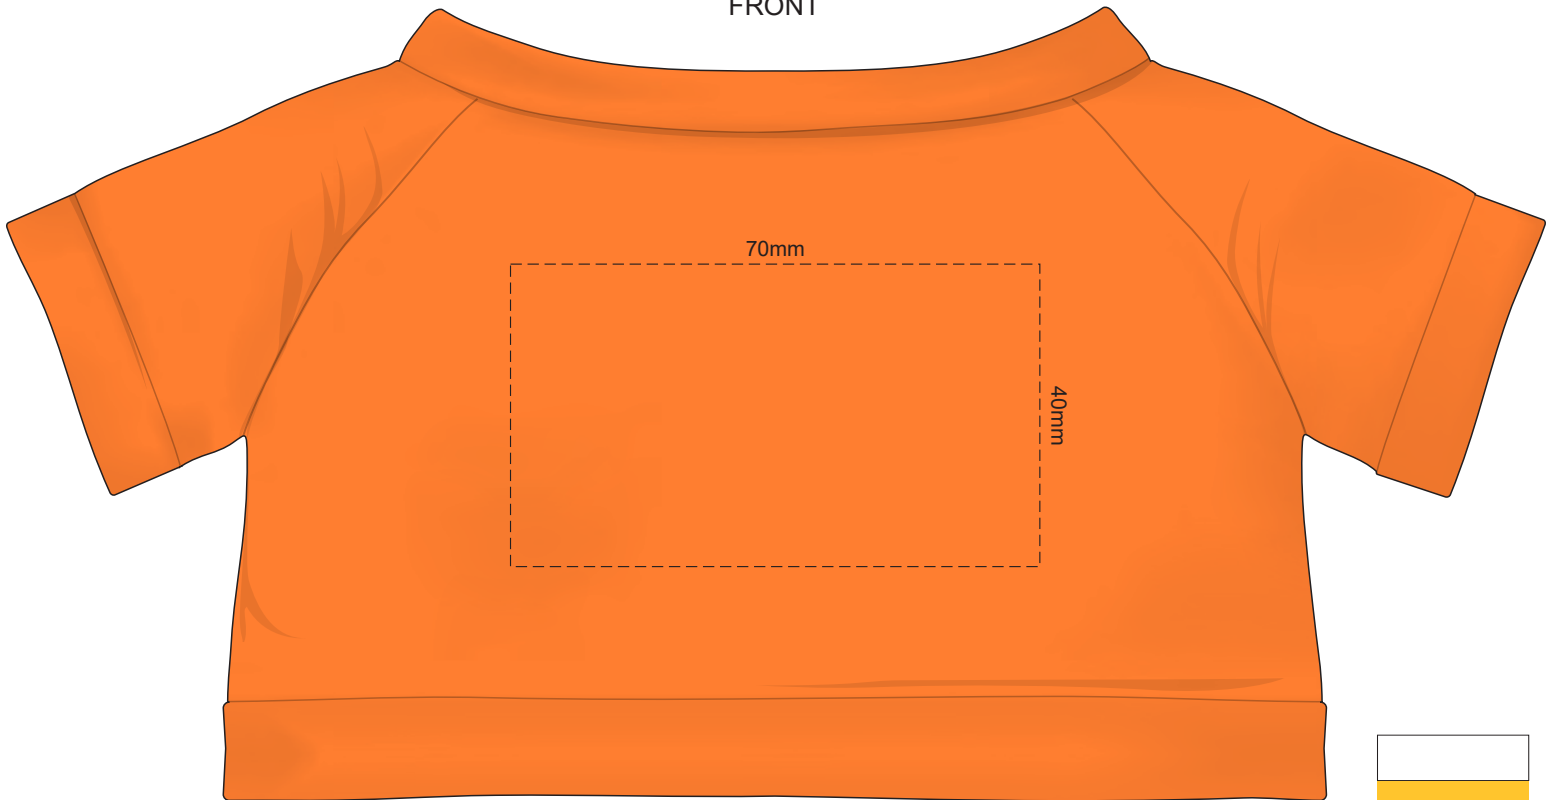

100% of Actual Size
Screen Print (3 col max)
Colourflex Transfer

FRONT

BACK