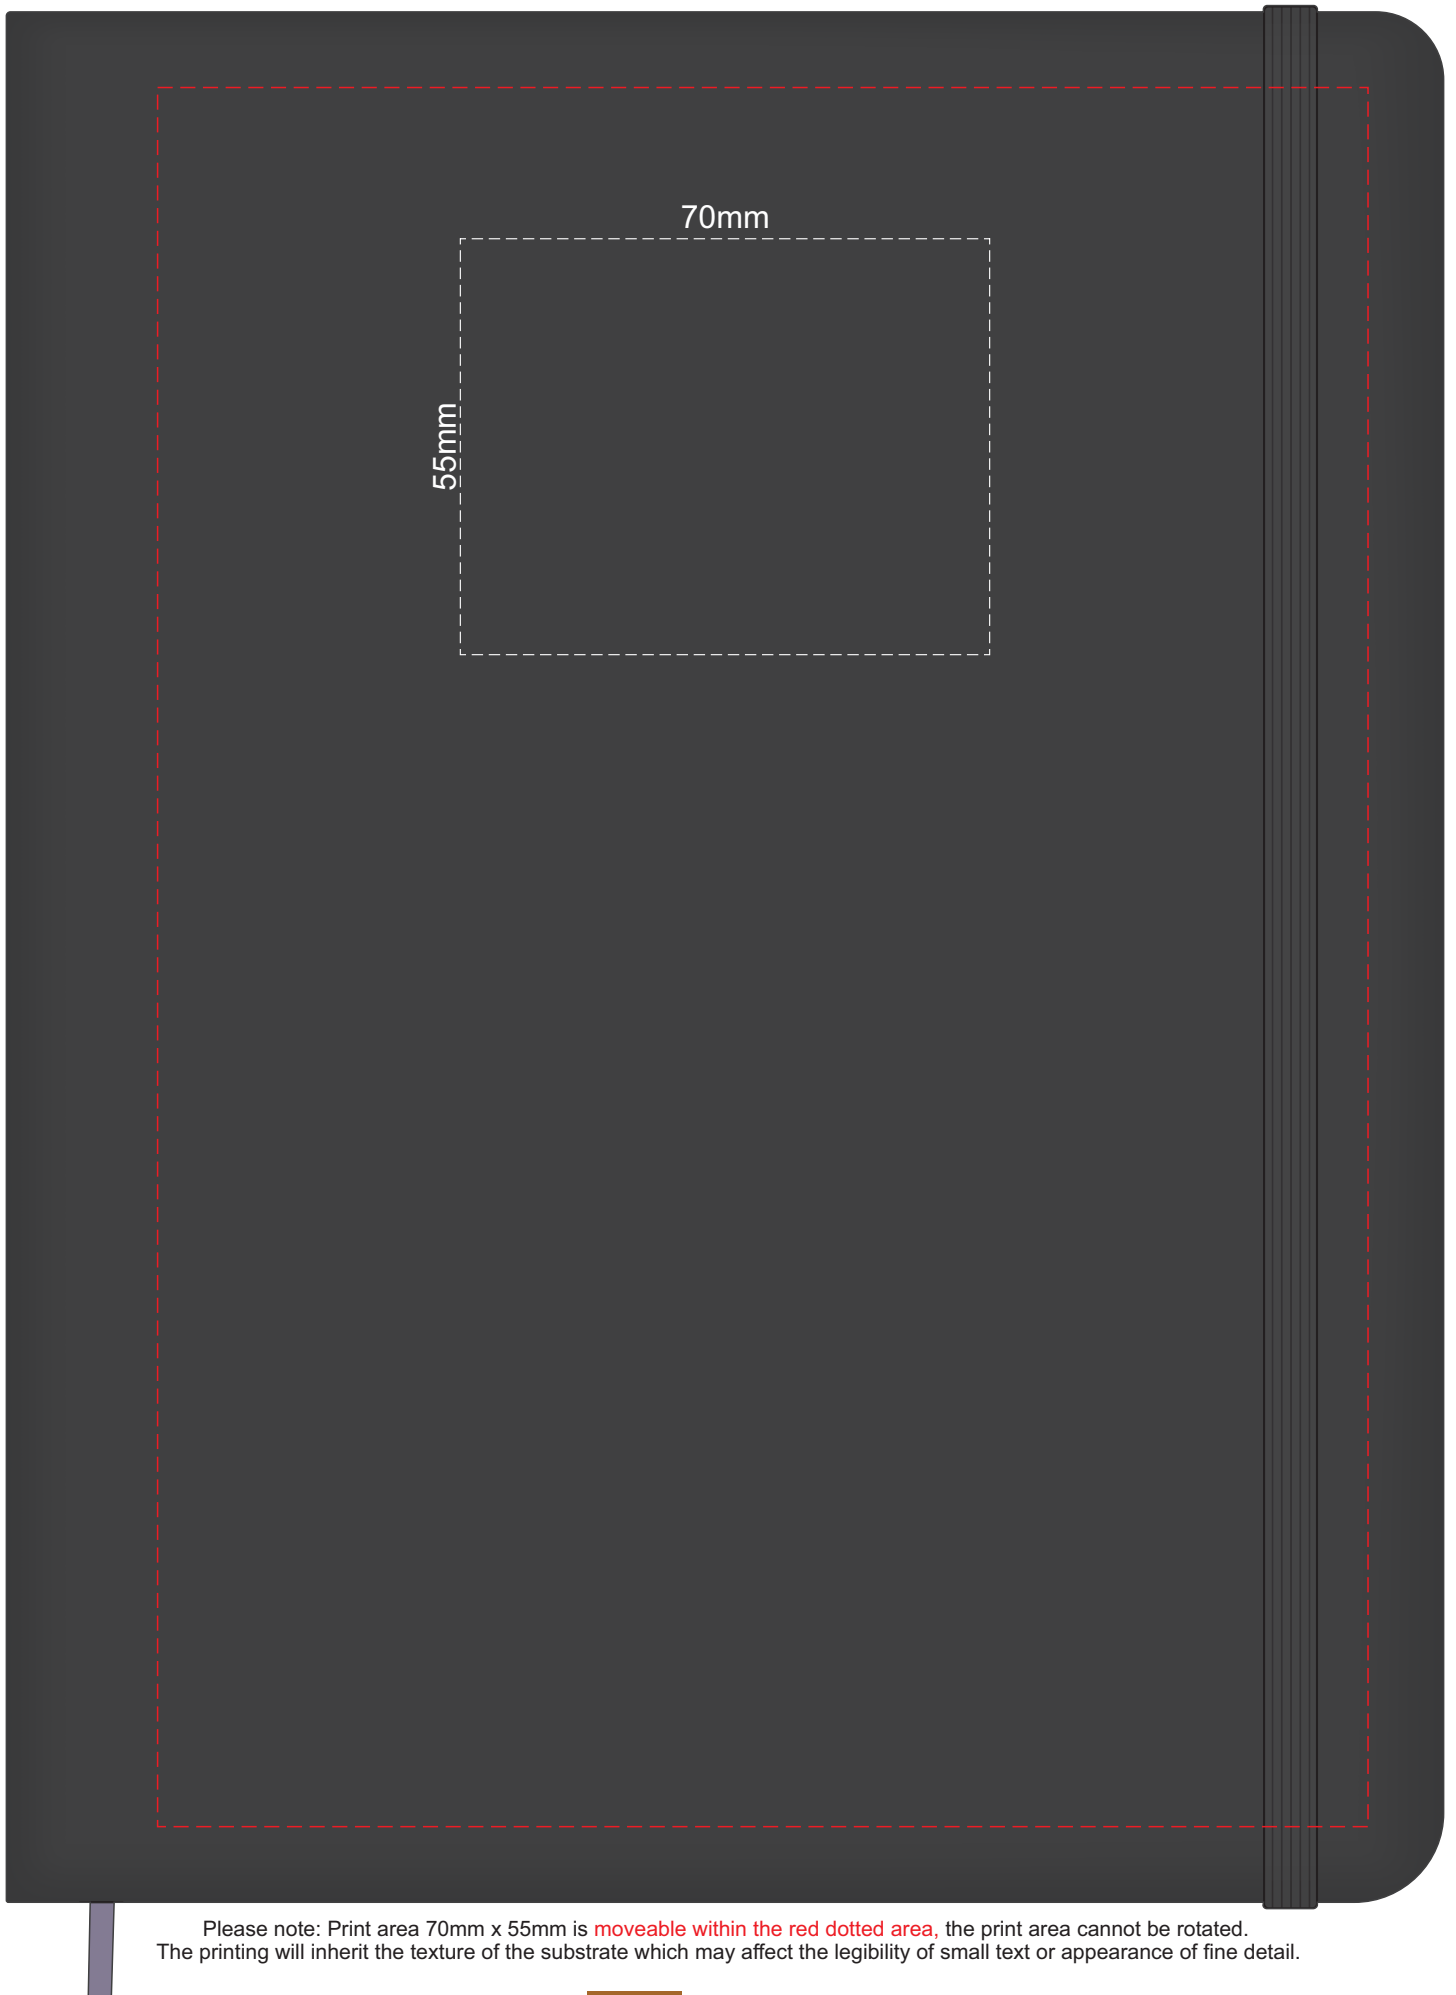

100% of Actual Size  
Debossing  
Debossing XL

Branding area can be moved **anywhere within the red line.**

100% of Actual Size  
Foil Printing Front Cover  
FRONT ONLY

Please note: Print area 70mm x 55mm is **moveable within the red dotted area**, the print area cannot be rotated. The printing will inherit the texture of the substrate which may affect the legibility of small text or appearance of fine detail.

-  Copper Foil Print Colour
-  Silver Foil Print Colour
-  Gold Foil Print Colour

50% of Actual Size  
Pad Print Front End-Paper

In case of loss, please return to:

\_\_\_\_\_

\_\_\_\_\_

\_\_\_\_\_

As a reward: \$ \_\_\_\_\_

55mm

65mm

35mm

55mm

M ■ ■ ■

Branding area can be moved **anywhere within the red lines.**

50% of Actual Size  
Pad Print Back End-Paper

Branding area can be moved anywhere within the red lines.