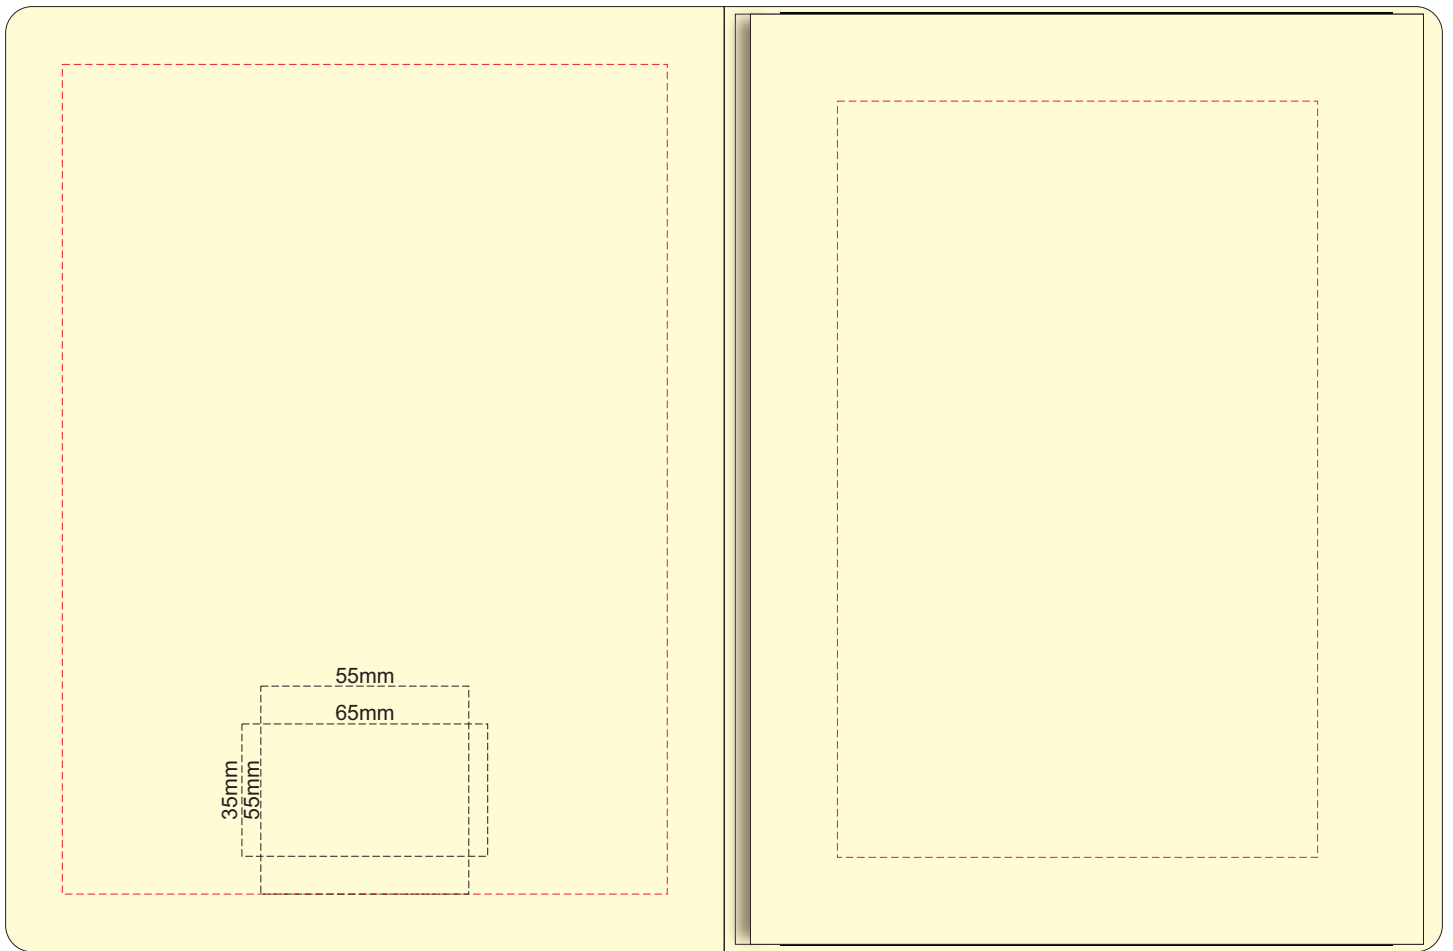

100% of Actual Size  
Debossing  
Debossing XL

Branding area can be moved **anywhere within the red line.**

100% of Actual Size  
Foil Printing Front Cover  
FRONT ONLY

Please note: Print area 70mm x 55mm is **moveable within the red dotted area**, the print area cannot be rotated. The printing will inherit the texture of the substrate which may affect the legibility of small text or appearance of fine detail.

-  Copper Foil Print Colour
-  Silver Foil Print Colour
-  Gold Foil Print Colour

50% of Actual Size  
Pad Print Front End-Paper

In case of loss, please return to:

\_\_\_\_\_

\_\_\_\_\_

\_\_\_\_\_

As a reward: \$ \_\_\_\_\_

55mm

65mm

35mm

55mm

M ■ ■ ■

Branding area can be moved **anywhere within the red lines.**

50% of Actual Size  
Pad Print Back End-Paper

Branding area can be moved anywhere within the red lines.