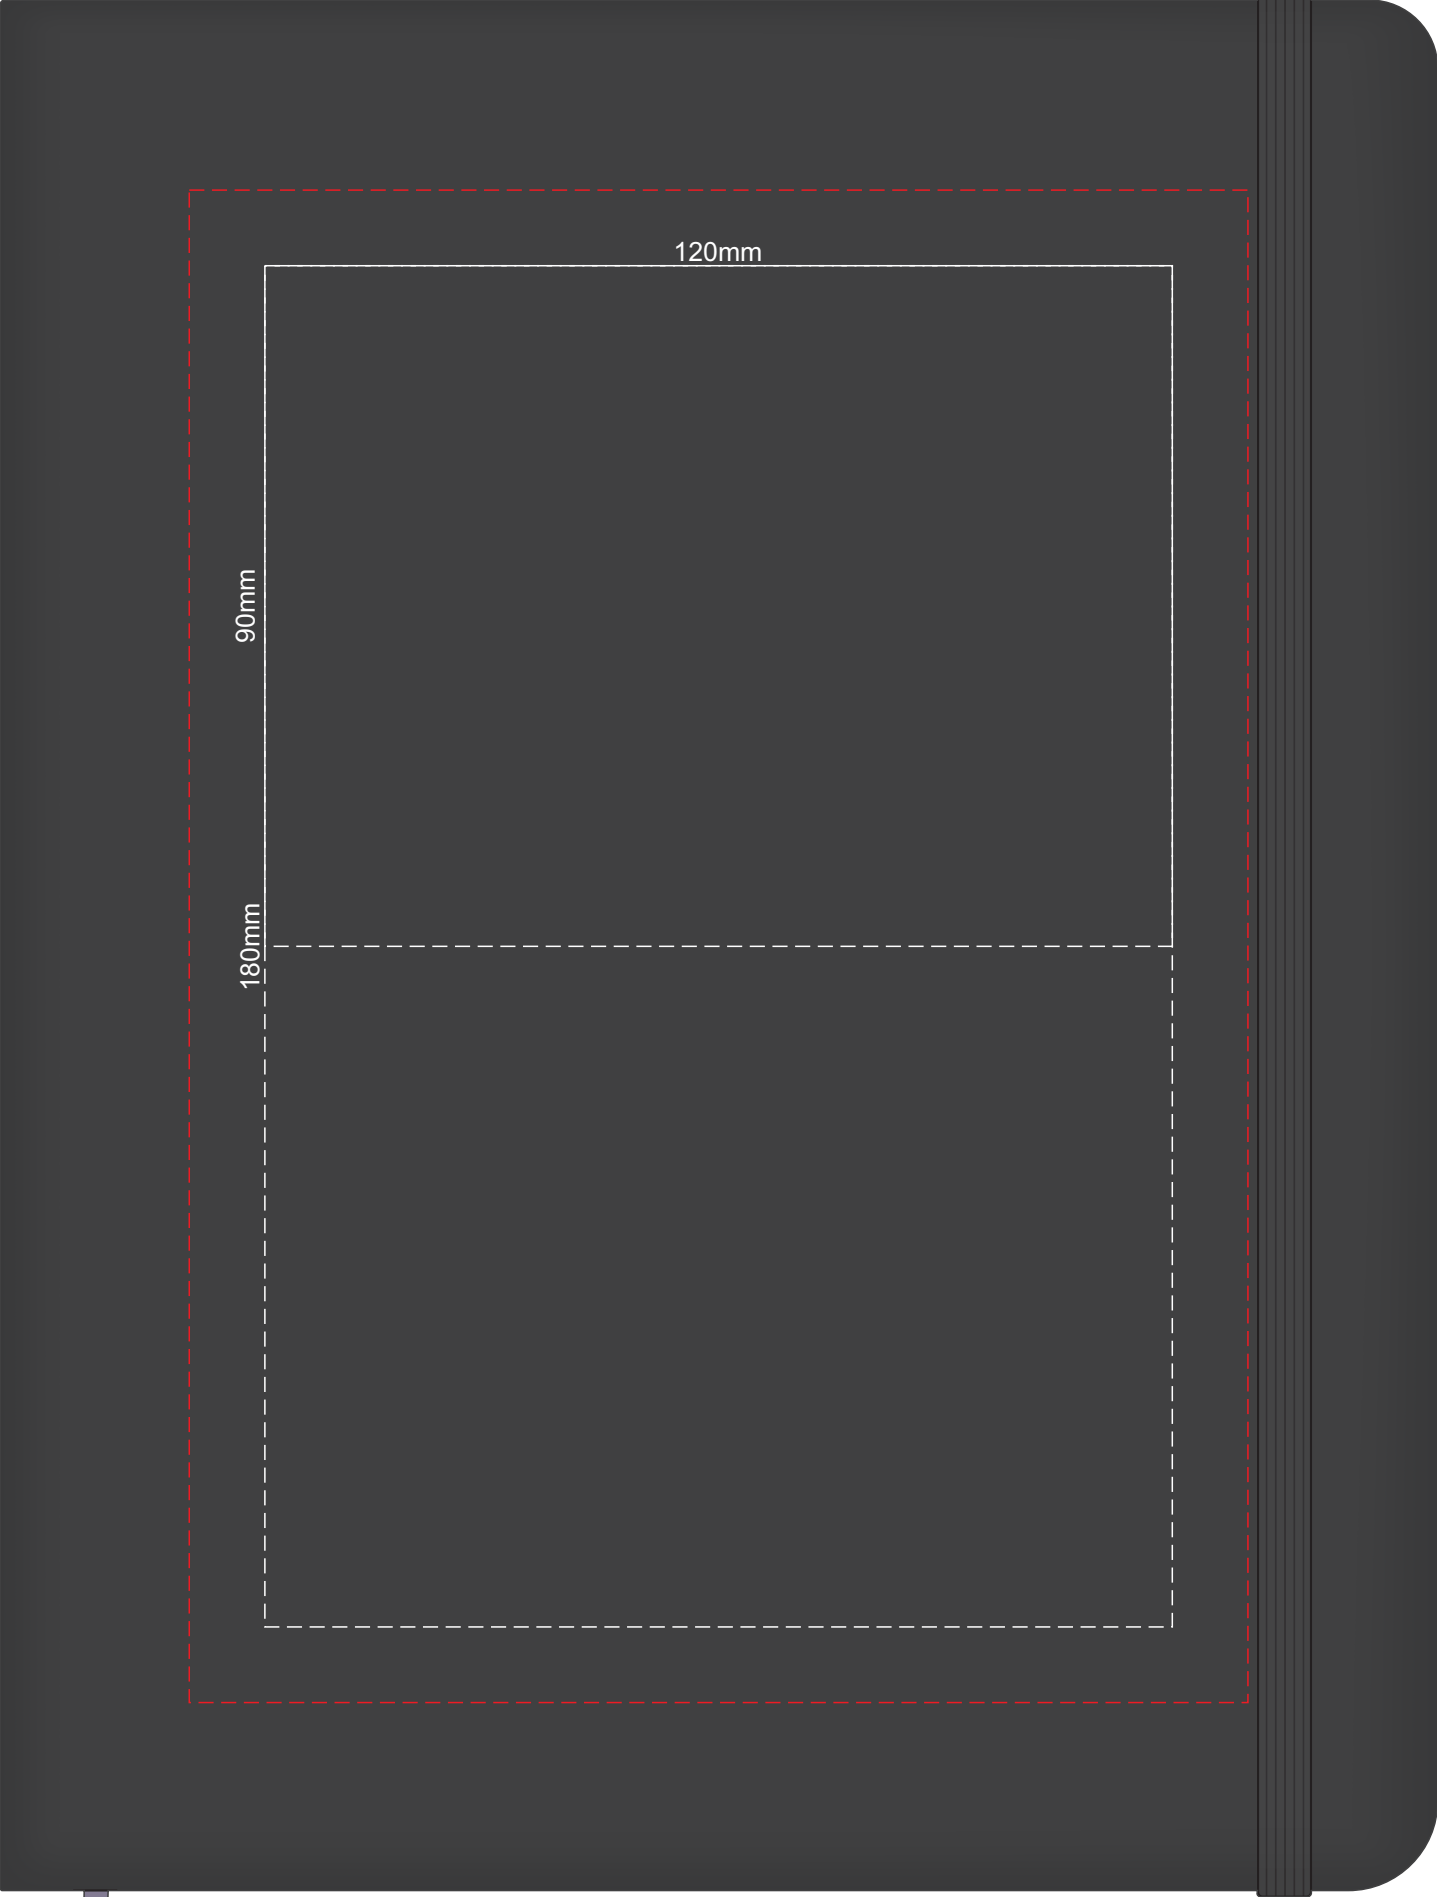

100% of Actual Size  
Debossing  
Debossing XL

Branding area can be moved **anywhere within the red line.**

100% of Actual Size  
Foil Printing Front Cover  
FRONT ONLY

Please note: Print area 70mm x 55mm is **moveable within the red dotted area**, the print area cannot be rotated. The printing will inherit the texture of the substrate which may affect the legibility of small text or appearance of fine detail.

-  Copper Foil Print Colour
-  Silver Foil Print Colour
-  Gold Foil Print Colour

50% of Actual Size  
Pad Print Front End-Paper

In case of loss, please return to:

\_\_\_\_\_

\_\_\_\_\_

\_\_\_\_\_

As a reward: \$ \_\_\_\_\_

55mm

65mm

35mm

55mm

M ■ ■ ■

Branding area can be moved **anywhere within the red lines.**

50% of Actual Size  
Pad Print Back End-Paper

Branding area can be moved anywhere within the red lines.