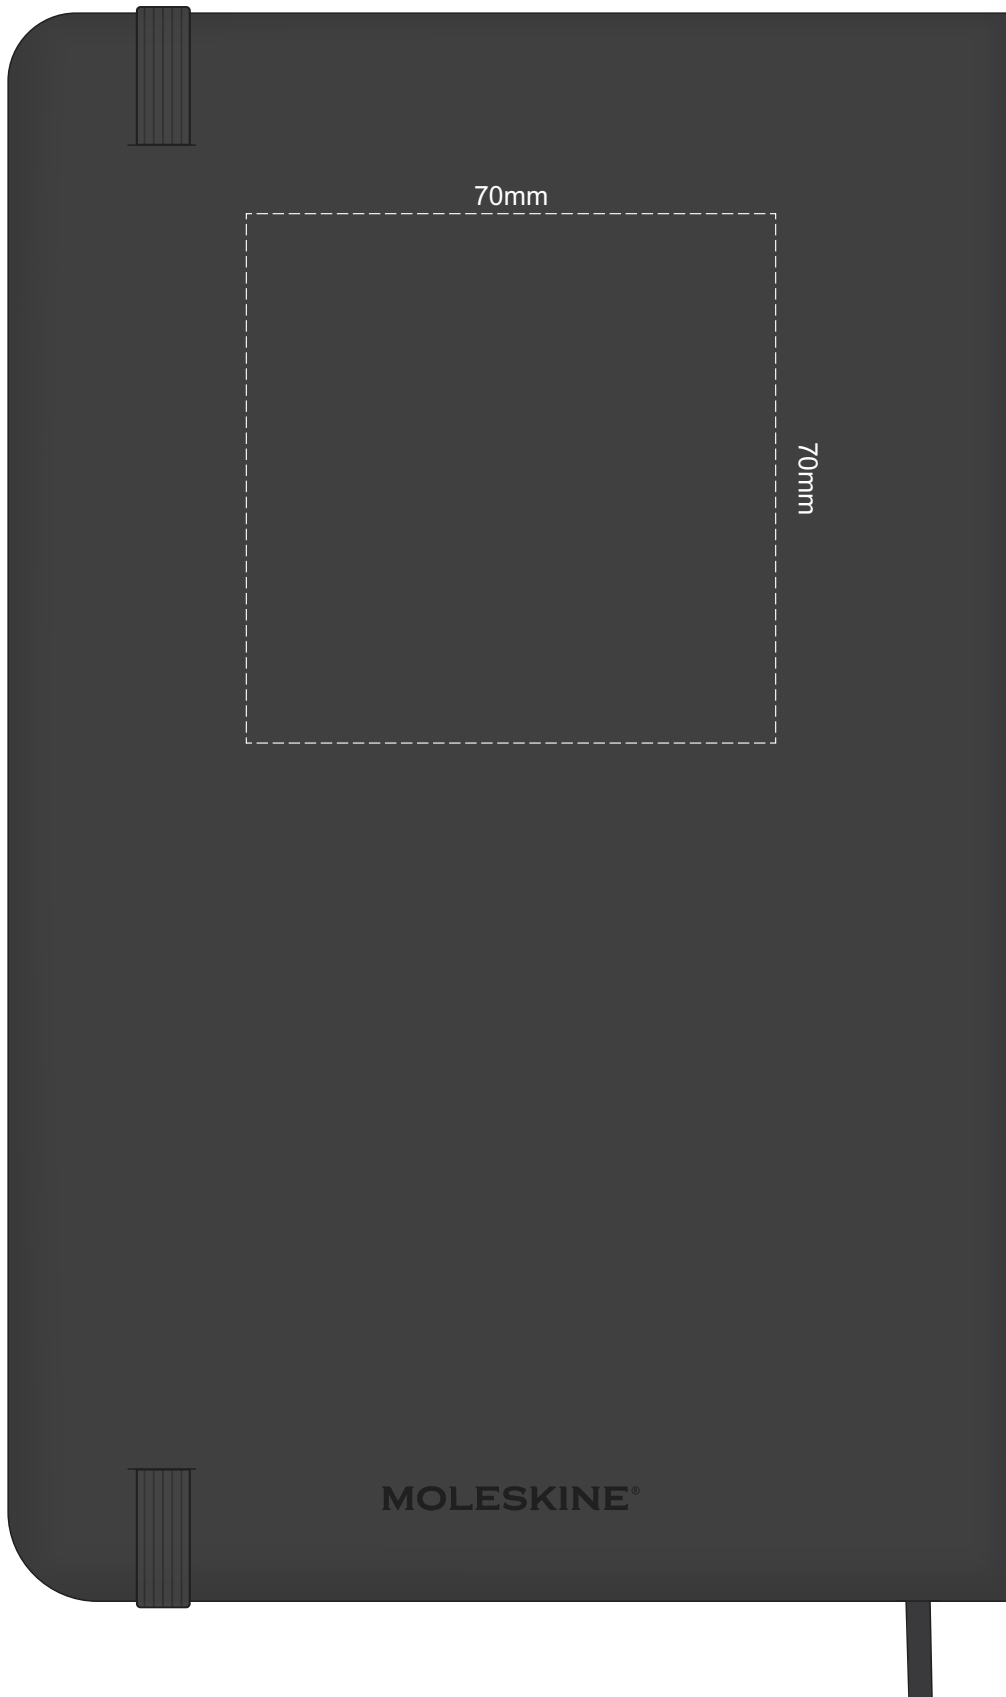

100% of Actual Size
Screen Print (one colour)

100% of Actual Size
Debossing Front Cover
Debossing XL Front Cover

100% of Actual Size
Debossing Back Cover

MOLESKINE®

100% of Actual Size
Foil Printing Front Cover
FRONT ONLY

Please note: Print area 70mm x 55mm is **moveable within the red dotted area**, the print area cannot be rotated. The printing will inherit the texture of the substrate which may affect the legibility of small text or appearance of fine detail.

-  Copper Foil Print Colour
-  Silver Foil Print Colour
-  Gold Foil Print Colour

70% of Actual Size
Pad Print Front End-Paper

Branding area can be moved anywhere within the red lines.

70% of Actual Size
Pad Print Back End-Paper

Branding area can be moved **anywhere within the red lines.**

70% of Actual Size
Digital Print - Belly Band Template

Green Line = Fold Lines when assembled on notebook
 Blue Line = The SIGNIFICANT PRINT AREA
 (Keep all critical images & text within this box)
 Black Line = Maximum print area
 Pink Line = Bleed off to here