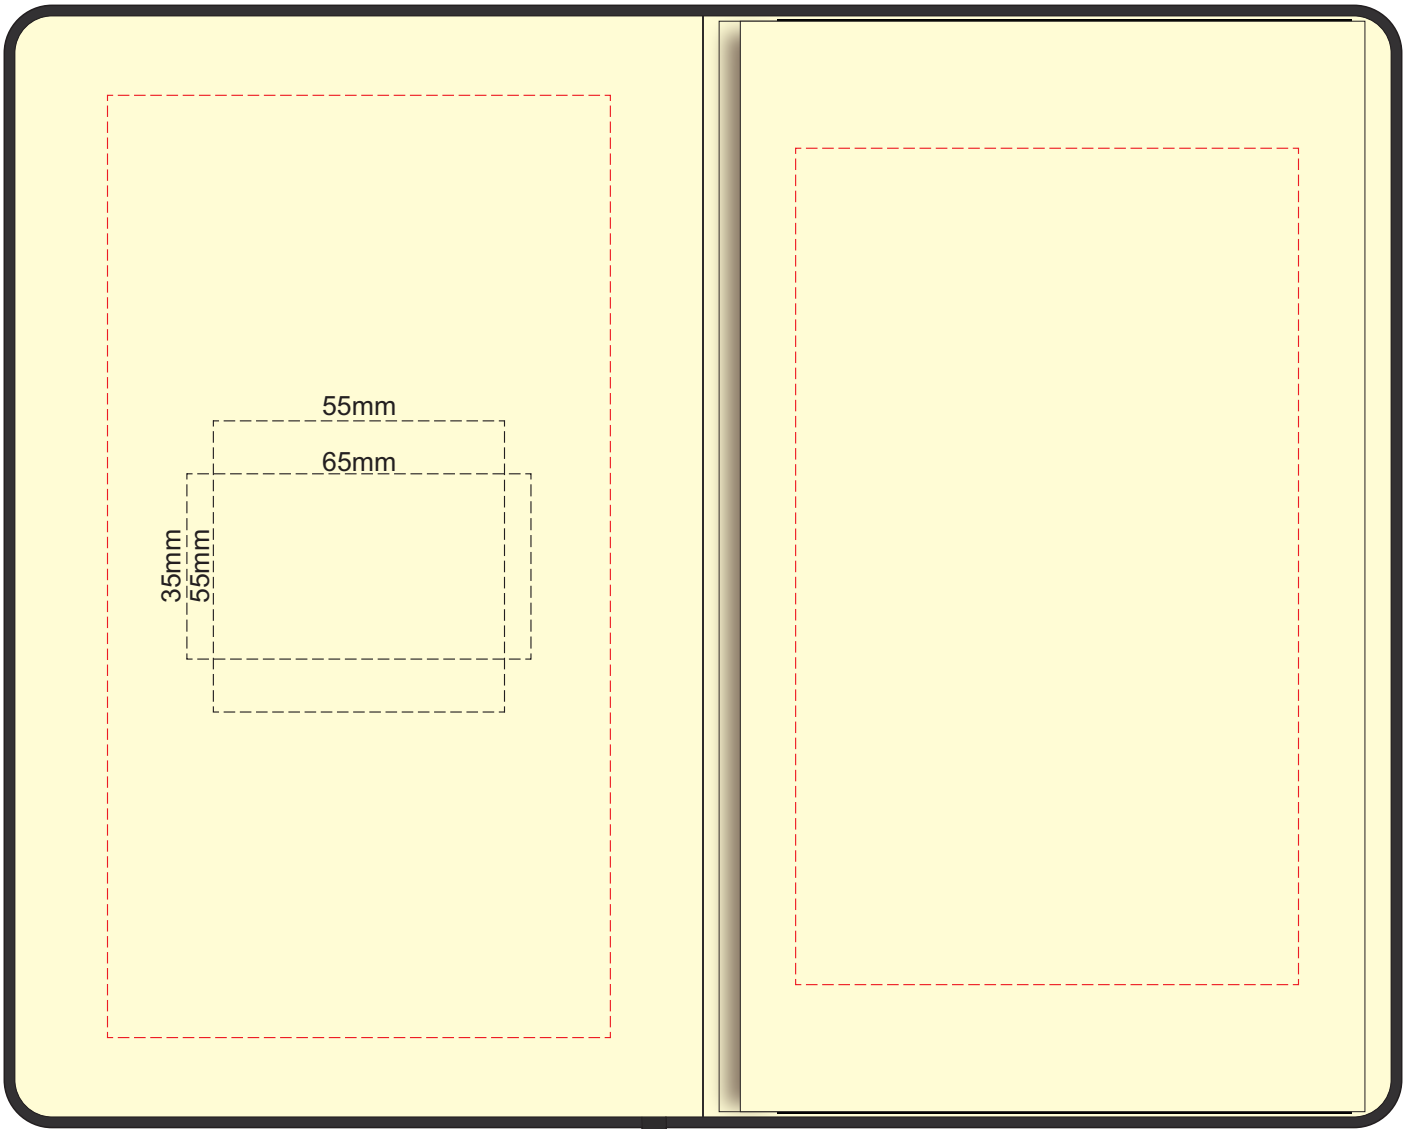

100% of Actual Size
Screen Print (one colour)

100% of Actual Size
Debossing Front Cover
Debossing XL Front Cover

100% of Actual Size
Debossing Back Cover

MOLESKINE®

100% of Actual Size
Foil Printing Front Cover
FRONT ONLY

Please note: Print area 70mm x 55mm is **moveable within the red dotted area**, the print area cannot be rotated. The printing will inherit the texture of the substrate which may affect the legibility of small text or appearance of fine detail.

-  Copper Foil Print Colour
-  Silver Foil Print Colour
-  Gold Foil Print Colour

70% of Actual Size
Pad Print Front End-Paper

Branding area can be moved anywhere within the red lines.

70% of Actual Size
Pad Print Back End-Paper

Branding area can be moved **anywhere within the red lines.**

70% of Actual Size
Digital Print - Belly Band Template

Green Line = Fold Lines when assembled on notebook
 Blue Line = The SIGNIFICANT PRINT AREA
 (Keep all critical images & text within this box)
 Black Line = Maximum print area
 Pink Line = Bleed off to here