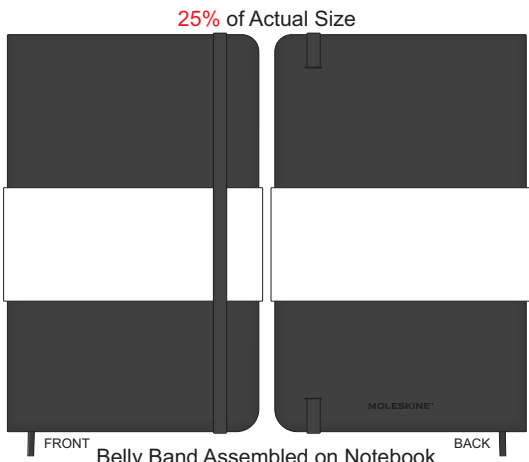

100% of Actual Size
Screen Print (one colour)

100% of Actual Size
Debossing Front Cover
Debossing XL Front Cover

100% of Actual Size
Debossing Back Cover

MOLESKINE®

100% of Actual Size
Foil Printing Front Cover
FRONT ONLY

Please note: Print area 70mm x 55mm is **moveable within the red dotted area**, the print area cannot be rotated. The printing will inherit the texture of the substrate which may affect the legibility of small text or appearance of fine detail.

-  Copper Foil Print Colour
-  Silver Foil Print Colour
-  Gold Foil Print Colour

70% of Actual Size
Pad Print Front End-Paper

Branding area can be moved anywhere within the red lines.

70% of Actual Size
Pad Print Back End-Paper

Branding area can be moved **anywhere within the red lines.**

70% of Actual Size
Digital Print - Belly Band Template

Green Line = Fold Lines when assembled on notebook
 Blue Line = The SIGNIFICANT PRINT AREA
 (Keep all critical images & text within this box)
 Black Line = Maximum print area
 Pink Line = Bleed off to here