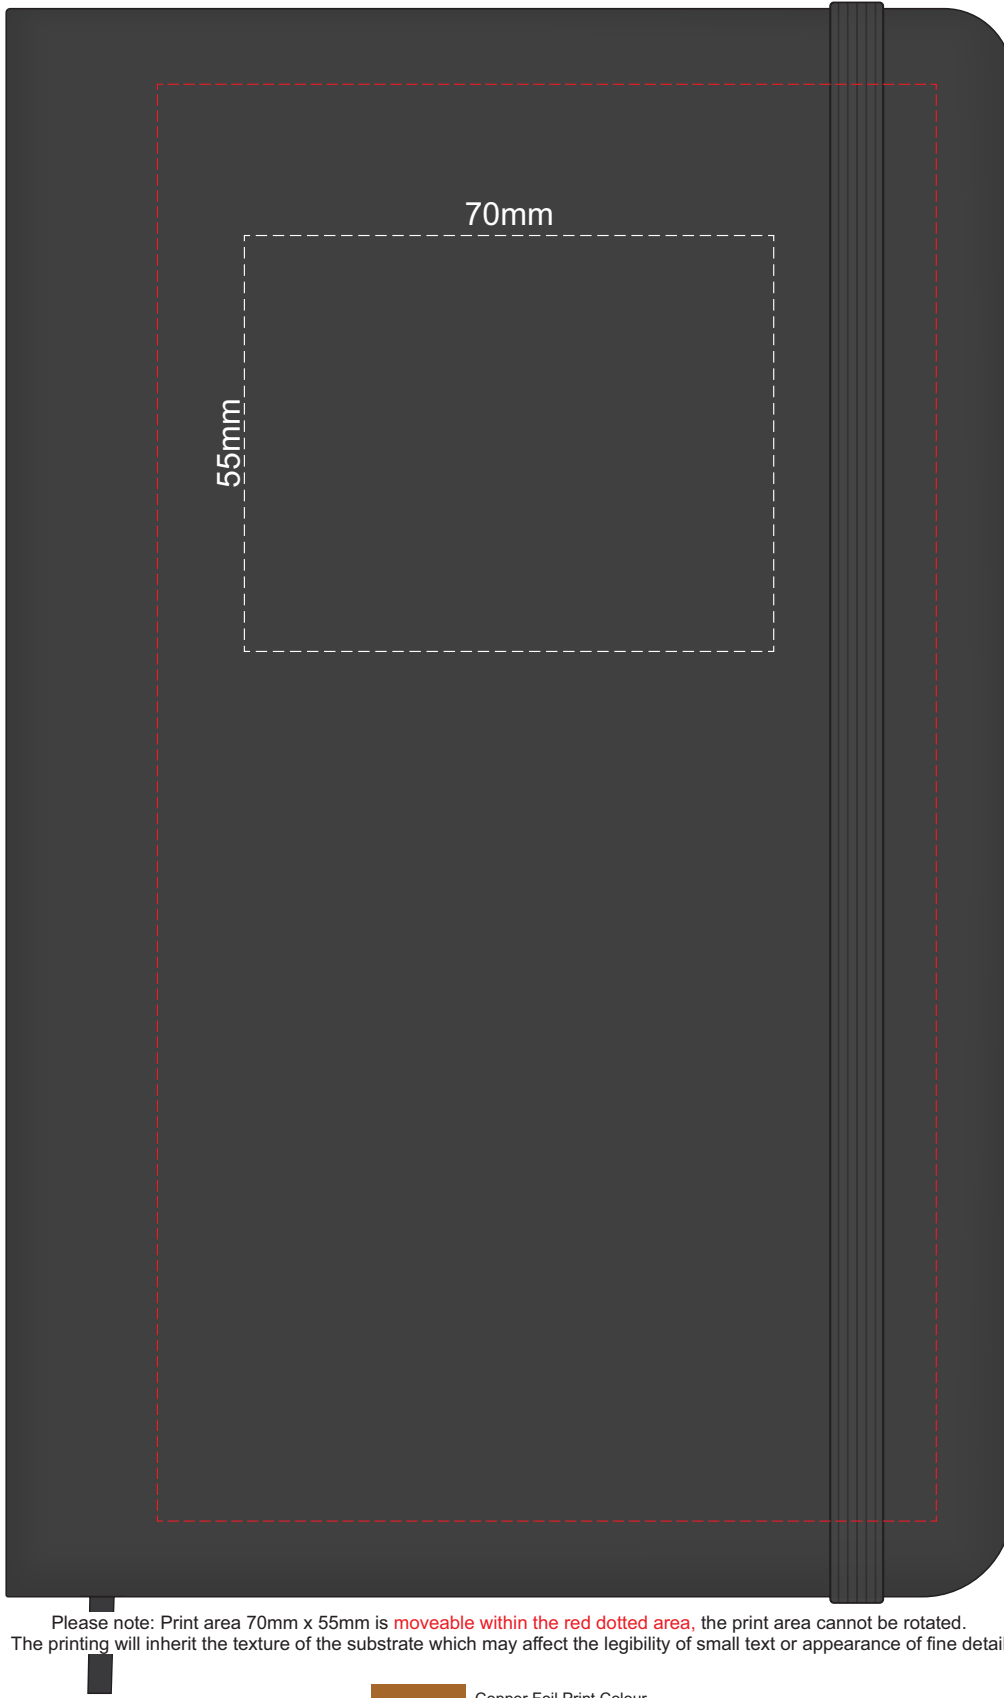

100% of Actual Size
Screen Print (one colour)

100% of Actual Size
Debossing Front Cover
Debossing XL Front Cover

100% of Actual Size
Debossing Back Cover

MOLESKINE®

100% of Actual Size
Foil Printing Front Cover
FRONT ONLY

Please note: Print area 70mm x 55mm is **moveable within the red dotted area**, the print area cannot be rotated. The printing will inherit the texture of the substrate which may affect the legibility of small text or appearance of fine detail.

-  Copper Foil Print Colour
-  Silver Foil Print Colour
-  Gold Foil Print Colour

70% of Actual Size
Pad Print Front End-Paper

Branding area can be moved anywhere within the red lines.

70% of Actual Size
Pad Print Back End-Paper

Branding area can be moved **anywhere within the red lines.**

70% of Actual Size
Digital Print - Belly Band Template

Green Line = Fold Lines when assembled on notebook
 Blue Line = The SIGNIFICANT PRINT AREA
 (Keep all critical images & text within this box)
 Black Line = Maximum print area
 Pink Line = Bleed off to here