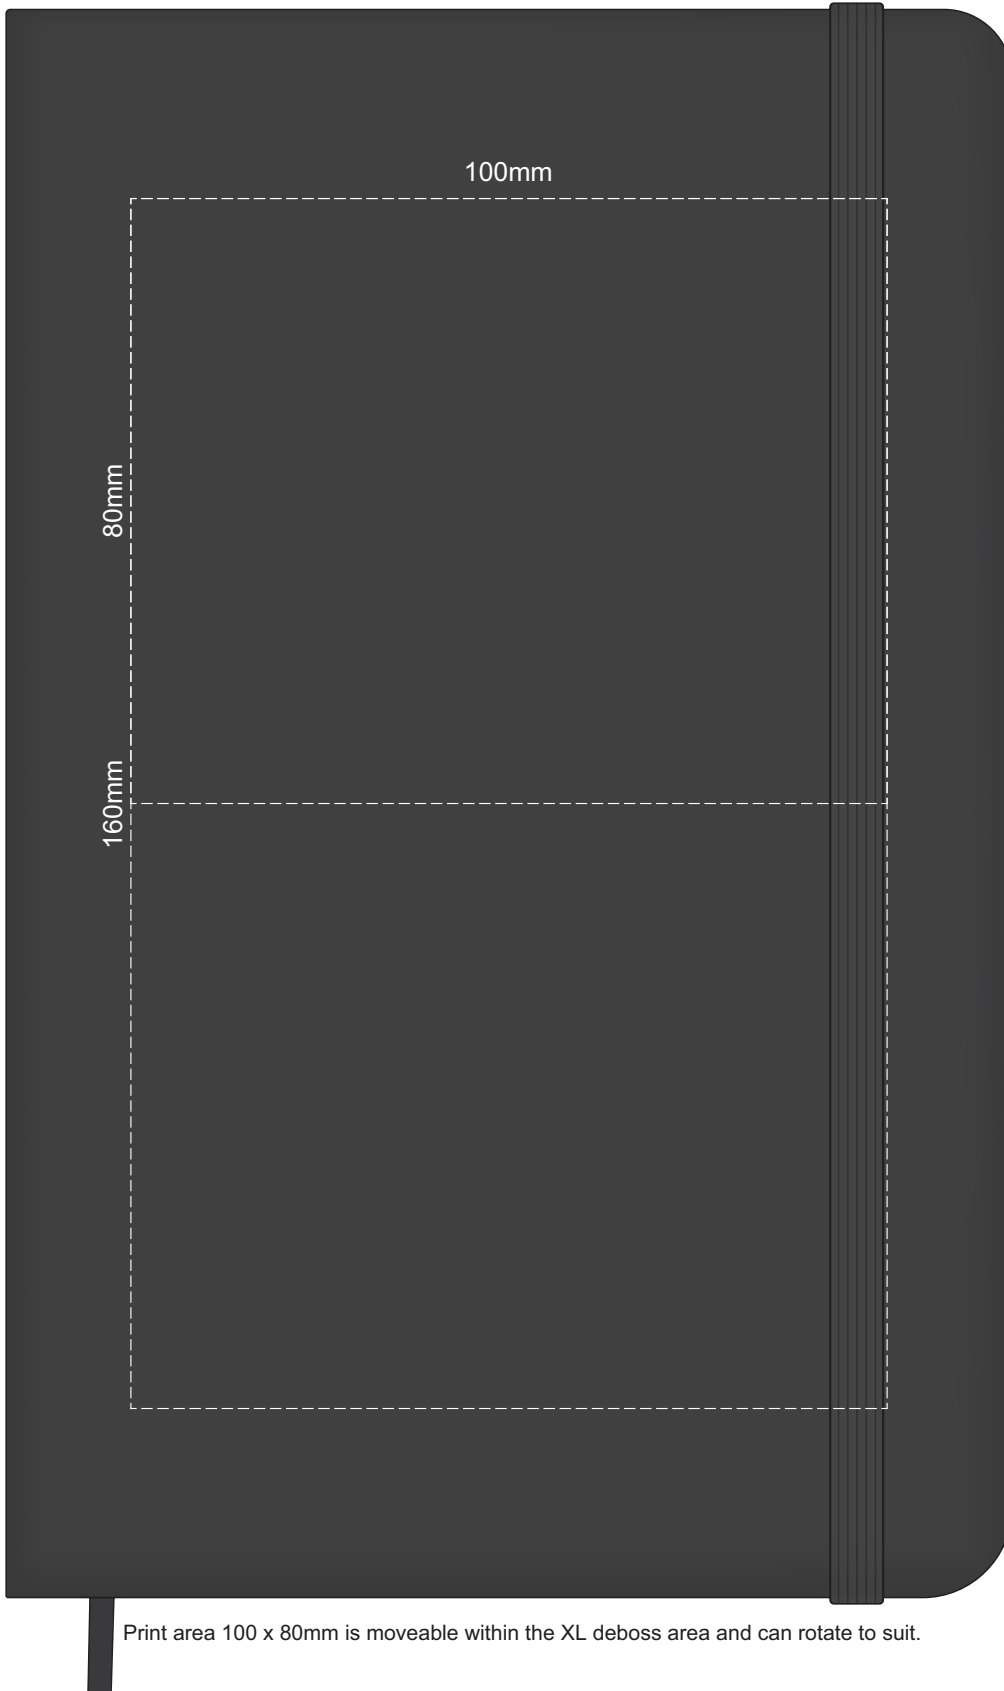

100% of Actual Size
Screen Print (one colour)

100% of Actual Size
Debossing Front Cover
Debossing XL Front Cover

100% of Actual Size
Debossing Back Cover

MOLESKINE®

100% of Actual Size
Foil Printing Front Cover
FRONT ONLY

Please note: Print area 70mm x 55mm is **moveable within the red dotted area**, the print area cannot be rotated. The printing will inherit the texture of the substrate which may affect the legibility of small text or appearance of fine detail.

-  Copper Foil Print Colour
-  Silver Foil Print Colour
-  Gold Foil Print Colour

70% of Actual Size
Pad Print Front End-Paper

Branding area can be moved anywhere within the red lines.

70% of Actual Size
Pad Print Back End-Paper

Branding area can be moved **anywhere within the red lines.**

70% of Actual Size
Digital Print - Belly Band Template

Green Line = Fold Lines when assembled on notebook
 Blue Line = The SIGNIFICANT PRINT AREA
 (Keep all critical images & text within this box)
 Black Line = Maximum print area
 Pink Line = Bleed off to here