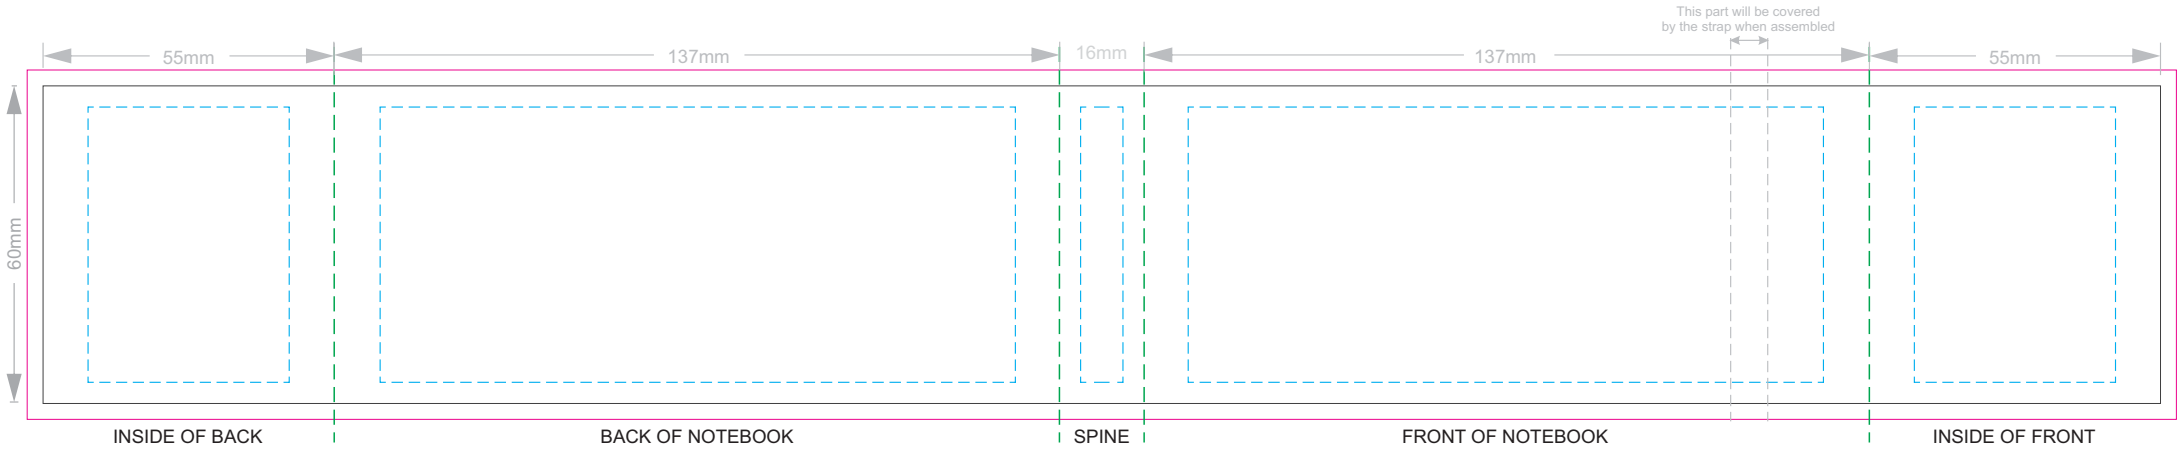

Please note: Print area 70mm x 55mm is **moveable within the red dotted area**, the print area cannot be rotated. The printing will inherit the texture of the substrate which may affect the legibility of small text or appearance of fine detail.

-  Copper Foil Print Colour
-  Silver Foil Print Colour
-  Gold Foil Print Colour

70% of Actual Size
Pad Print Front End-Paper

Branding area can be moved anywhere within the red lines.

70% of Actual Size
Pad Print Back End-Paper

Branding area can be moved **anywhere within the red lines.**

70% of Actual Size
Digital Print - Belly Band Template

Green Line = Fold Lines when assembled on notebook
 Blue Line = The SIGNIFICANT PRINT AREA
 (Keep all critical images & text within this box)
 Black Line = Maximum print area
 Pink Line = Bleed off to here