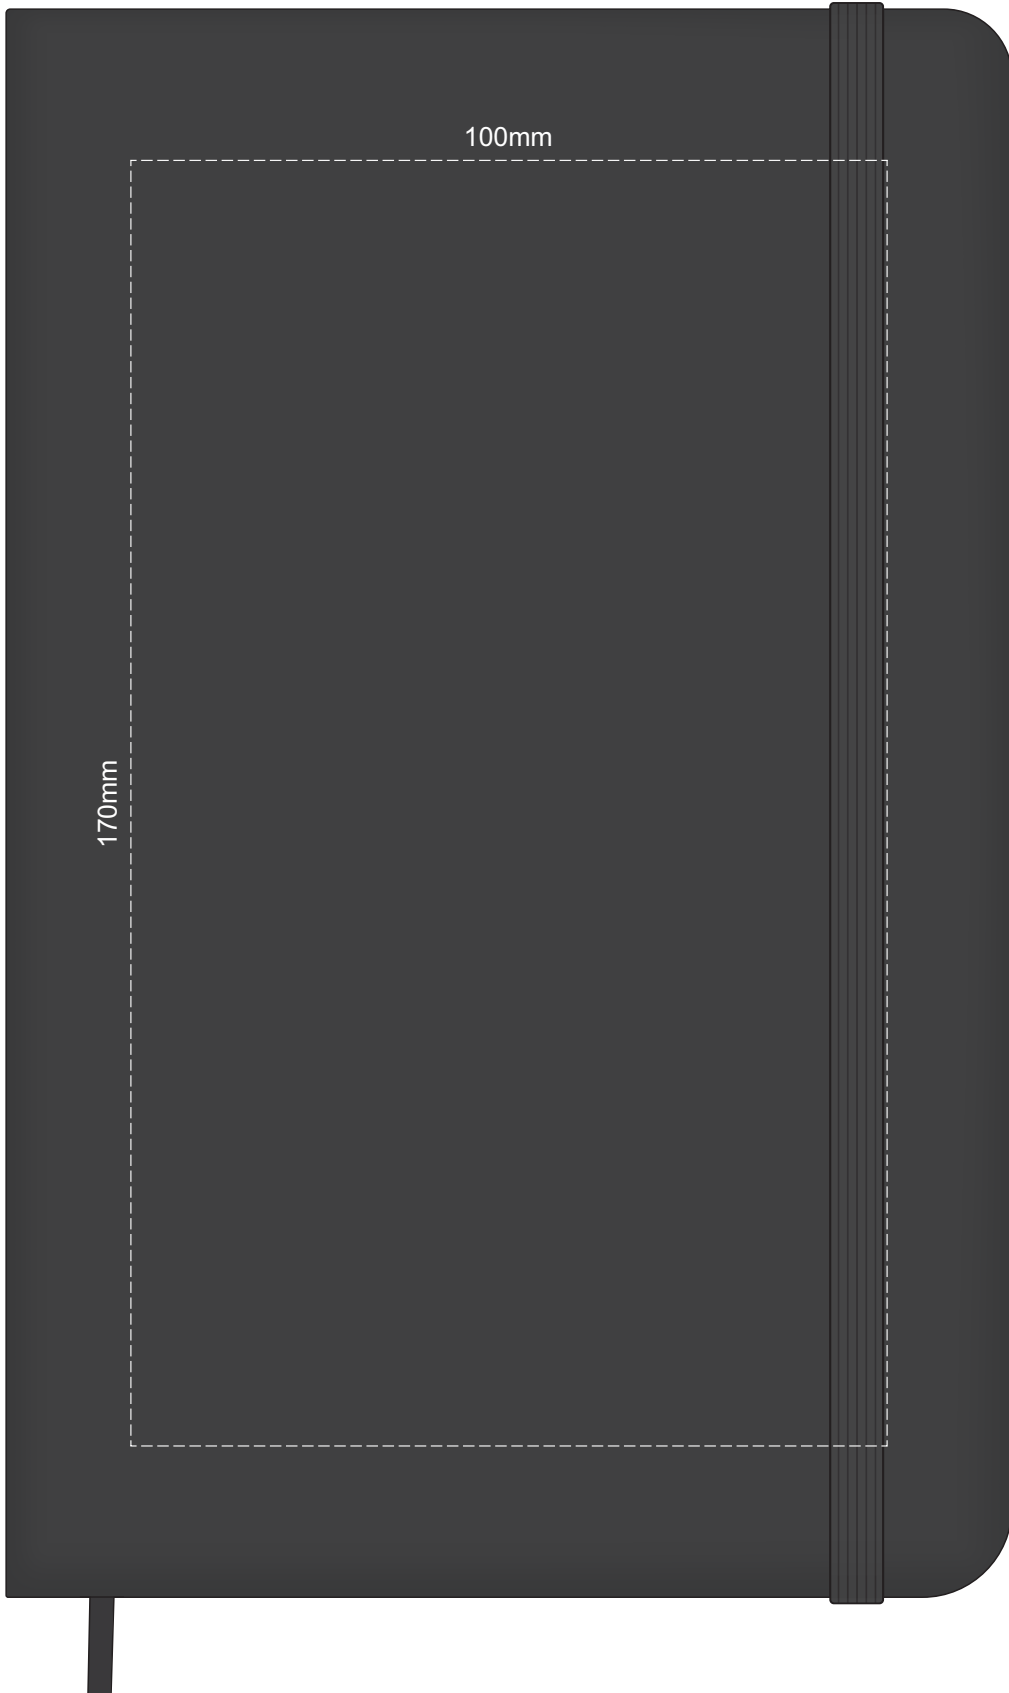

100% of Actual Size
Screen Print (one colour)

100% of Actual Size
Debossing Front Cover
Debossing XL Front Cover

100% of Actual Size
Debossing Back Cover

MOLESKINE®

100% of Actual Size
Foil Printing Front Cover
FRONT ONLY

Please note: Print area 70mm x 55mm is **moveable within the red dotted area**, the print area cannot be rotated. The printing will inherit the texture of the substrate which may affect the legibility of small text or appearance of fine detail.

-  Copper Foil Print Colour
-  Silver Foil Print Colour
-  Gold Foil Print Colour

70% of Actual Size
Pad Print Front End-Paper

Branding area can be moved anywhere within the red lines.

70% of Actual Size
Pad Print Back End-Paper

Branding area can be moved **anywhere within the red lines.**

70% of Actual Size
Digital Print - Belly Band Template

Green Line = Fold Lines when assembled on notebook
 Blue Line = The SIGNIFICANT PRINT AREA
 (Keep all critical images & text within this box)
 Black Line = Maximum print area
 Pink Line = Bleed off to here