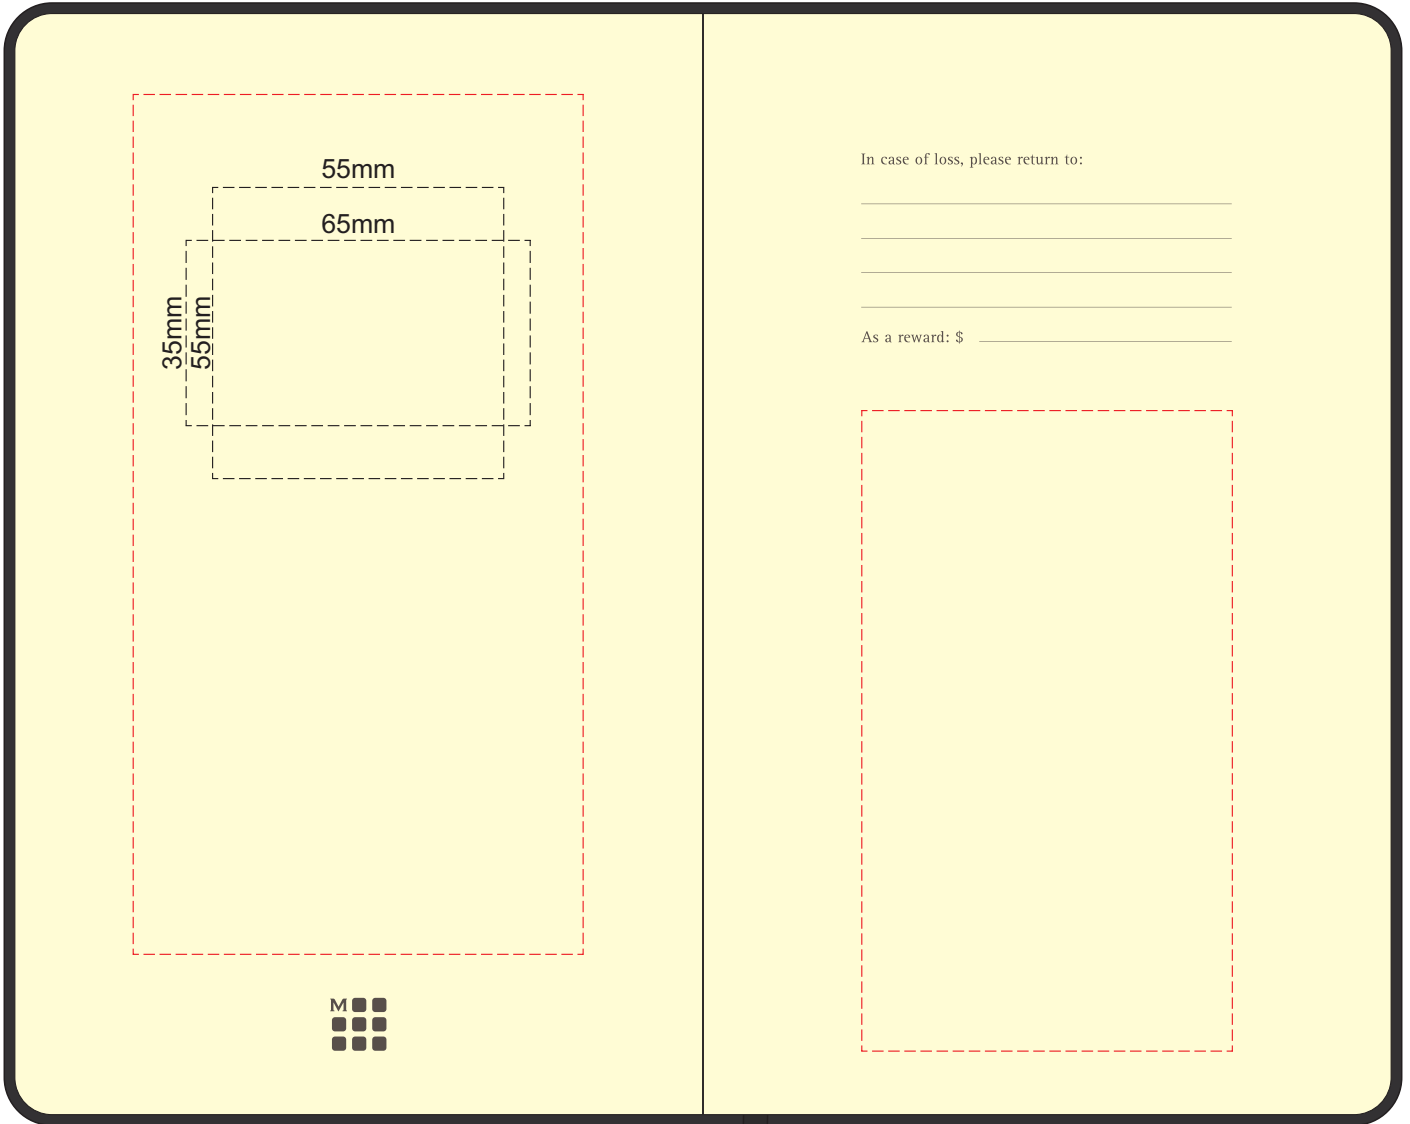

100% of Actual Size
Screen Print (one colour)

100% of Actual Size
Debossing Front Cover
Debossing XL Front Cover

100% of Actual Size
Debossing Back Cover

MOLESKINE®

100% of Actual Size
Foil Printing Front Cover
FRONT ONLY

Please note: Print area 70mm x 55mm is **moveable within the red dotted area**, the print area cannot be rotated. The printing will inherit the texture of the substrate which may affect the legibility of small text or appearance of fine detail.

-  Copper Foil Print Colour
-  Silver Foil Print Colour
-  Gold Foil Print Colour

70% of Actual Size
Pad Print Front End-Paper

Branding area can be moved anywhere within the red lines.

70% of Actual Size
Pad Print Back End-Paper

Branding area can be moved **anywhere within the red lines.**

70% of Actual Size
Digital Print - Belly Band Template

Green Line = Fold Lines when assembled on notebook
 Blue Line = The SIGNIFICANT PRINT AREA
 (Keep all critical images & text within this box)
 Black Line = Maximum print area
 Pink Line = Bleed off to here