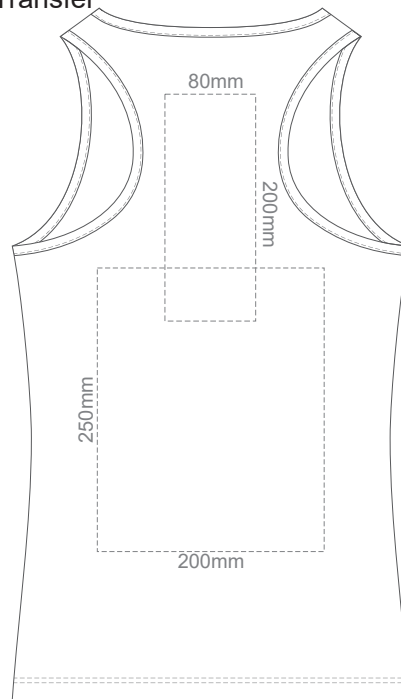

15% of Actual Size
Screen Print

FRONT WOMEN'S EXTRA SMALL

BACK WOMEN'S EXTRA SMALL

15% of Actual Size
Colourflex Transfer

FRONT WOMEN'S EXTRA SMALL

BACK WOMEN'S EXTRA SMALL

15% of Actual Size
Screen Print

FRONT WOMEN'S SMALL

BACK WOMEN'S SMALL

15% of Actual Size
Colourflex Transfer

FRONT WOMEN'S SMALL

BACK WOMEN'S SMALL

15% of Actual Size
Screen Print

FRONT WOMEN'S MEDIUM

BACK WOMEN'S MEDIUM

15% of Actual Size
Colourflex Transfer

FRONT WOMEN'S MEDIUM

BACK WOMEN'S MEDIUM

15% of Actual Size
Screen Print

FRONT WOMEN'S LARGE

BACK WOMEN'S LARGE

15% of Actual Size
Colourflex Transfer

FRONT WOMEN'S LARGE

BACK WOMEN'S LARGE

BACK WOMEN'S XXL

15% of Actual Size
Colourflex Transfer

FRONT WOMEN'S XXL

BACK WOMEN'S XXL