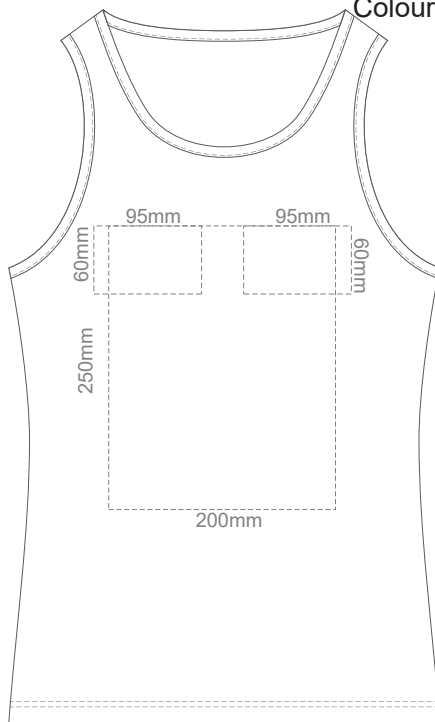

15% of Actual Size
Screen Print

FRONT WOMEN'S EXTRA SMALL

BACK WOMEN'S EXTRA SMALL

15% of Actual Size
Colourflex Transfer

FRONT WOMEN'S EXTRA SMALL

BACK WOMEN'S EXTRA SMALL

15% of Actual Size
Screen Print

FRONT WOMEN'S SMALL

BACK WOMEN'S SMALL

15% of Actual Size
Colourflex Transfer

FRONT WOMEN'S SMALL

BACK WOMEN'S SMALL

15% of Actual Size
Screen Print

FRONT WOMEN'S MEDIUM

BACK WOMEN'S MEDIUM

15% of Actual Size
Colourflex Transfer

FRONT WOMEN'S MEDIUM

BACK WOMEN'S MEDIUM

15% of Actual Size
Screen Print

FRONT WOMEN'S LARGE

BACK WOMEN'S LARGE

15% of Actual Size
Colourflex Transfer

FRONT WOMEN'S LARGE

BACK WOMEN'S LARGE

BACK WOMEN'S XXL

15% of Actual Size
Colourflex Transfer

FRONT WOMEN'S XXL

BACK WOMEN'S XXL