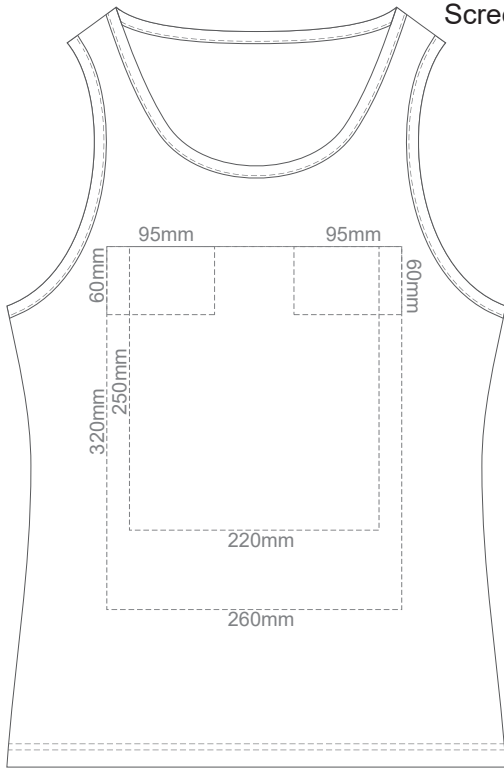

15% of Actual Size
Screen Print

FRONT WOMEN'S EXTRA SMALL

BACK WOMEN'S EXTRA SMALL

15% of Actual Size
Colourflex Transfer

FRONT WOMEN'S EXTRA SMALL

BACK WOMEN'S EXTRA SMALL

15% of Actual Size
Screen Print

FRONT WOMEN'S SMALL

BACK WOMEN'S SMALL

15% of Actual Size
Colourflex Transfer

FRONT WOMEN'S SMALL

BACK WOMEN'S SMALL

15% of Actual Size
Screen Print

FRONT WOMEN'S MEDIUM

BACK WOMEN'S MEDIUM

15% of Actual Size
Colourflex Transfer

FRONT WOMEN'S MEDIUM

BACK WOMEN'S MEDIUM

15% of Actual Size
Screen Print

FRONT WOMEN'S LARGE

BACK WOMEN'S LARGE

15% of Actual Size
Colourflex Transfer

FRONT WOMEN'S LARGE

BACK WOMEN'S LARGE

BACK WOMEN'S XXL

15% of Actual Size
Colourflex Transfer

FRONT WOMEN'S XXL

BACK WOMEN'S XXL