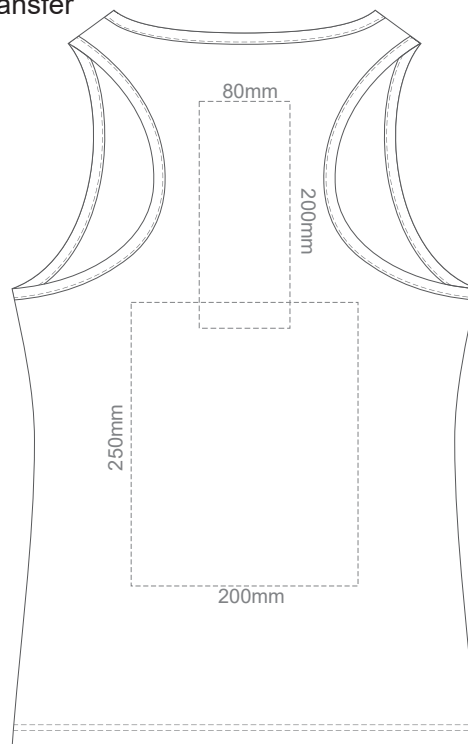

15% of Actual Size
Screen Print

FRONT WOMEN'S EXTRA SMALL

BACK WOMEN'S EXTRA SMALL

15% of Actual Size
Colourflex Transfer

FRONT WOMEN'S EXTRA SMALL

BACK WOMEN'S EXTRA SMALL

15% of Actual Size
Screen Print

FRONT WOMEN'S SMALL

BACK WOMEN'S SMALL

15% of Actual Size
Colourflex Transfer

FRONT WOMEN'S SMALL

BACK WOMEN'S SMALL

15% of Actual Size
Screen Print

FRONT WOMEN'S MEDIUM

BACK WOMEN'S MEDIUM

15% of Actual Size
Colourflex Transfer

FRONT WOMEN'S MEDIUM

BACK WOMEN'S MEDIUM

15% of Actual Size
Screen Print

FRONT WOMEN'S LARGE

BACK WOMEN'S LARGE

15% of Actual Size
Colourflex Transfer

FRONT WOMEN'S LARGE

BACK WOMEN'S LARGE

BACK WOMEN'S XXL

15% of Actual Size
Colourflex Transfer

FRONT WOMEN'S XXL

BACK WOMEN'S XXL