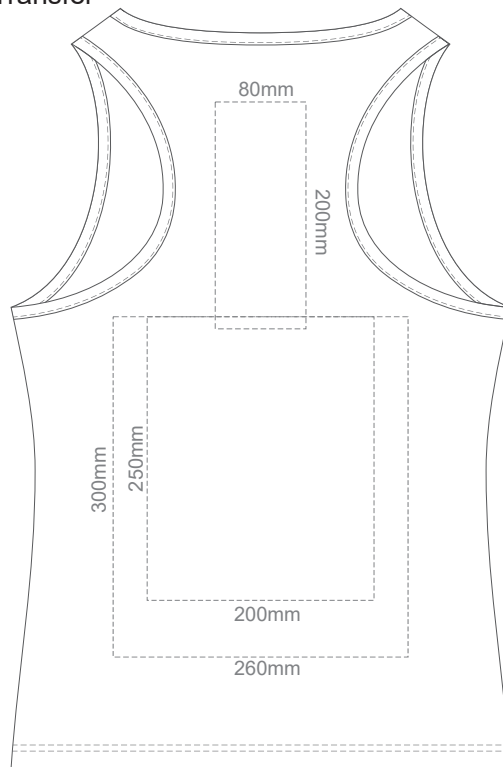

BACK WOMEN'S SMALL

15% of Actual Size
Colourflex Transfer

FRONT WOMEN'S SMALL

BACK WOMEN'S SMALL

15% of Actual Size
Screen Print

FRONT WOMEN'S MEDIUM

BACK WOMEN'S MEDIUM

15% of Actual Size
Colourflex Transfer

FRONT WOMEN'S MEDIUM

BACK WOMEN'S MEDIUM

15% of Actual Size
Screen Print

FRONT WOMEN'S LARGE

BACK WOMEN'S LARGE

15% of Actual Size
Colourflex Transfer

FRONT WOMEN'S LARGE

BACK WOMEN'S LARGE

15% of Actual Size
Screen Print

FRONT WOMEN'S EXTRA LARGE

BACK WOMEN'S EXTRA LARGE

15% of Actual Size
Colourflex Transfer

FRONT WOMEN'S EXTRA LARGE

BACK WOMEN'S EXTRA LARGE

15% of Actual Size
Screen Print

FRONT WOMEN'S XXL

BACK WOMEN'S XXL

15% of Actual Size
Colourflex Transfer

FRONT WOMEN'S XXL

BACK WOMEN'S XXL