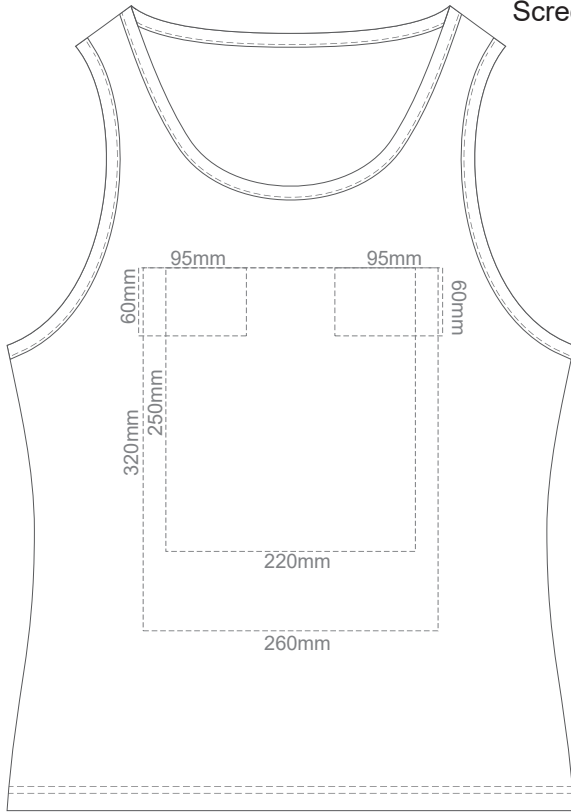

BACK WOMEN'S SMALL

15% of Actual Size
Colourflex Transfer

FRONT WOMEN'S SMALL

BACK WOMEN'S SMALL

15% of Actual Size
Screen Print

FRONT WOMEN'S MEDIUM

BACK WOMEN'S MEDIUM

15% of Actual Size
Colourflex Transfer

FRONT WOMEN'S MEDIUM

BACK WOMEN'S MEDIUM

15% of Actual Size
Screen Print

FRONT WOMEN'S LARGE

BACK WOMEN'S LARGE

15% of Actual Size
Colourflex Transfer

FRONT WOMEN'S LARGE

BACK WOMEN'S LARGE

15% of Actual Size
Screen Print

FRONT WOMEN'S EXTRA LARGE

BACK WOMEN'S EXTRA LARGE

15% of Actual Size
Colourflex Transfer

FRONT WOMEN'S EXTRA LARGE

BACK WOMEN'S EXTRA LARGE

15% of Actual Size
Screen Print

FRONT WOMEN'S XXL

BACK WOMEN'S XXL

15% of Actual Size
Colourflex Transfer

FRONT WOMEN'S XXL

BACK WOMEN'S XXL