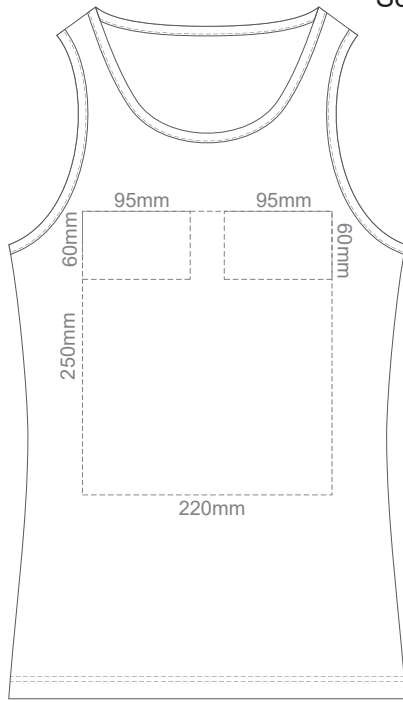

15% of Actual Size
Screen Print

FRONT WOMEN'S EXTRA SMALL

BACK WOMEN'S EXTRA SMALL

15% of Actual Size
Colourflex Transfer

FRONT WOMEN'S EXTRA SMALL

BACK WOMEN'S EXTRA SMALL

15% of Actual Size
Screen Print

FRONT WOMEN'S SMALL

BACK WOMEN'S SMALL

15% of Actual Size
Colourflex Transfer

FRONT WOMEN'S SMALL

BACK WOMEN'S SMALL

15% of Actual Size
Screen Print

FRONT WOMEN'S MEDIUM

BACK WOMEN'S MEDIUM

15% of Actual Size
Colourflex Transfer

FRONT WOMEN'S MEDIUM

BACK WOMEN'S MEDIUM

15% of Actual Size
Screen Print

FRONT WOMEN'S LARGE

BACK WOMEN'S LARGE

15% of Actual Size
Colourflex Transfer

FRONT WOMEN'S LARGE

BACK WOMEN'S LARGE

BACK WOMEN'S XXL

15% of Actual Size
Colourflex Transfer

FRONT WOMEN'S XXL

BACK WOMEN'S XXL