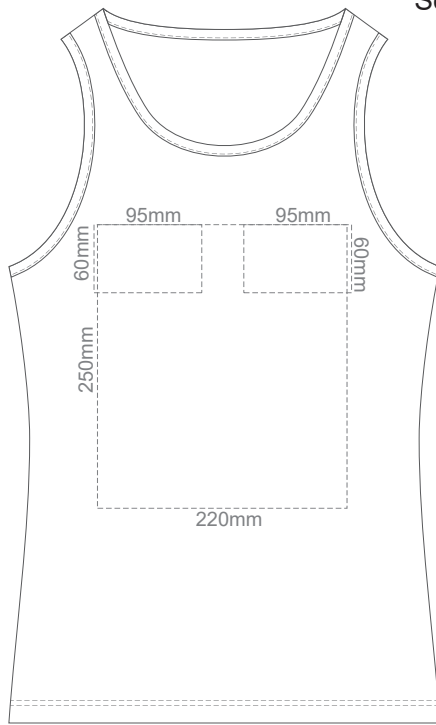

15% of Actual Size
Screen Print

FRONT WOMEN'S EXTRA SMALL

BACK WOMEN'S EXTRA SMALL

15% of Actual Size
Colourflex Transfer

FRONT WOMEN'S EXTRA SMALL

BACK WOMEN'S EXTRA SMALL

15% of Actual Size
Screen Print

FRONT WOMEN'S SMALL

BACK WOMEN'S SMALL

15% of Actual Size
Colourflex Transfer

FRONT WOMEN'S SMALL

BACK WOMEN'S SMALL

15% of Actual Size
Screen Print

FRONT WOMEN'S MEDIUM

BACK WOMEN'S MEDIUM

15% of Actual Size
Colourflex Transfer

FRONT WOMEN'S MEDIUM

BACK WOMEN'S MEDIUM

15% of Actual Size
Screen Print

FRONT WOMEN'S LARGE

BACK WOMEN'S LARGE

15% of Actual Size
Colourflex Transfer

FRONT WOMEN'S LARGE

BACK WOMEN'S LARGE

BACK WOMEN'S XXL

15% of Actual Size
Colourflex Transfer

FRONT WOMEN'S XXL

BACK WOMEN'S XXL