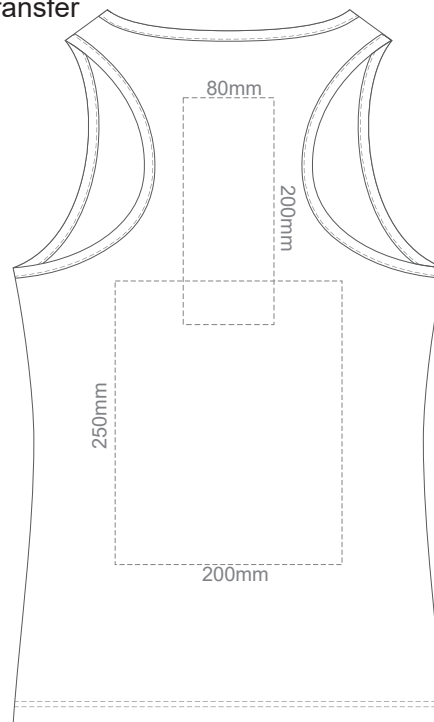

15% of Actual Size
Screen Print

FRONT WOMEN'S EXTRA SMALL

BACK WOMEN'S EXTRA SMALL

15% of Actual Size
Colourflex Transfer

FRONT WOMEN'S EXTRA SMALL

BACK WOMEN'S EXTRA SMALL

15% of Actual Size
Screen Print

FRONT WOMEN'S SMALL

BACK WOMEN'S SMALL

15% of Actual Size
Colourflex Transfer

FRONT WOMEN'S SMALL

BACK WOMEN'S SMALL

15% of Actual Size
Screen Print

FRONT WOMEN'S MEDIUM

BACK WOMEN'S MEDIUM

15% of Actual Size
Colourflex Transfer

FRONT WOMEN'S MEDIUM

BACK WOMEN'S MEDIUM

15% of Actual Size
Screen Print

FRONT WOMEN'S LARGE

BACK WOMEN'S LARGE

15% of Actual Size
Colourflex Transfer

FRONT WOMEN'S LARGE

BACK WOMEN'S LARGE

BACK WOMEN'S XXL

15% of Actual Size
Colourflex Transfer

FRONT WOMEN'S XXL

BACK WOMEN'S XXL