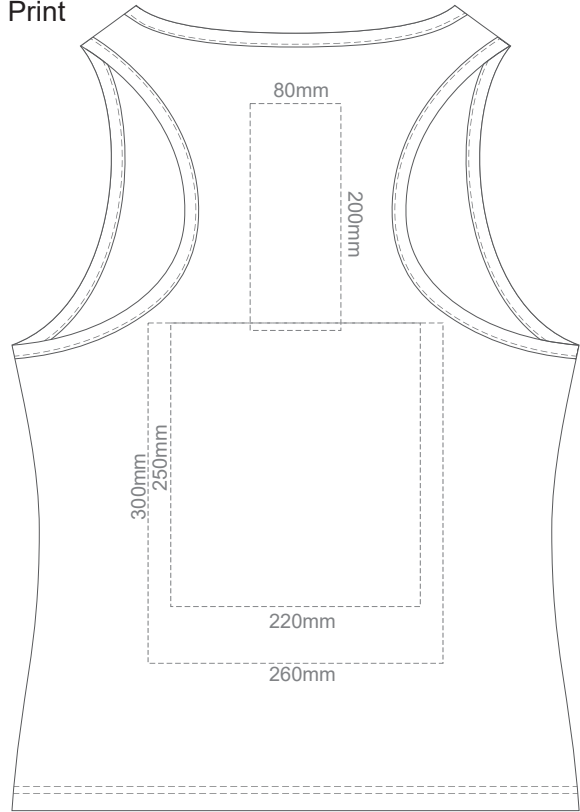

FRONT WOMEN'S MEDIUM

BACK WOMEN'S MEDIUM

15% of Actual Size
Screen Print

FRONT WOMEN'S LARGE

BACK WOMEN'S LARGE

15% of Actual Size
Colourflex Transfer

FRONT WOMEN'S LARGE

BACK WOMEN'S LARGE

15% of Actual Size
Screen Print

FRONT WOMEN'S EXTRA LARGE

BACK WOMEN'S EXTRA LARGE

15% of Actual Size
Colourflex Transfer

FRONT WOMEN'S EXTRA LARGE

BACK WOMEN'S EXTRA LARGE

15% of Actual Size
Screen Print

FRONT WOMEN'S XXL

BACK WOMEN'S XXL

15% of Actual Size
Colourflex Transfer

FRONT WOMEN'S XXL

BACK WOMEN'S XXL