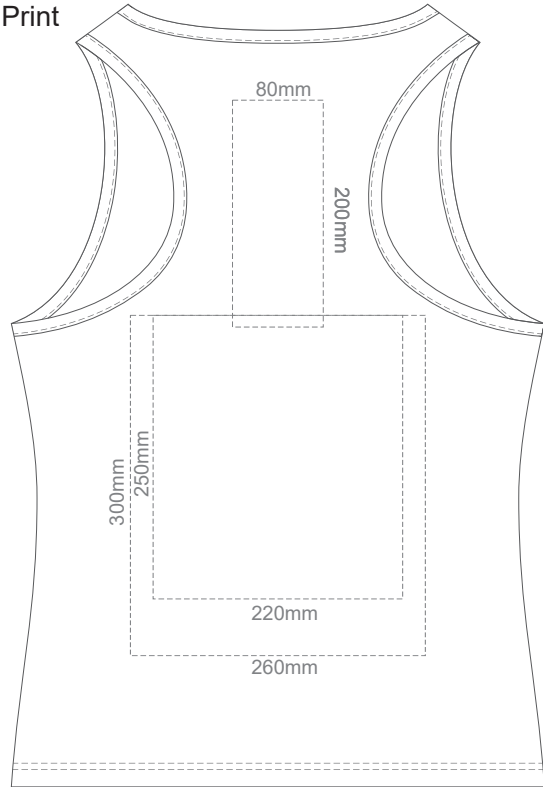

BACK WOMEN'S SMALL

15% of Actual Size
Colourflex Transfer

FRONT WOMEN'S SMALL

BACK WOMEN'S SMALL

15% of Actual Size
Screen Print

FRONT WOMEN'S MEDIUM

BACK WOMEN'S MEDIUM

15% of Actual Size
Colourflex Transfer

FRONT WOMEN'S MEDIUM

BACK WOMEN'S MEDIUM

15% of Actual Size
Screen Print

FRONT WOMEN'S LARGE

BACK WOMEN'S LARGE

15% of Actual Size
Colourflex Transfer

FRONT WOMEN'S LARGE

BACK WOMEN'S LARGE

15% of Actual Size
Screen Print

FRONT WOMEN'S EXTRA LARGE

BACK WOMEN'S EXTRA LARGE

15% of Actual Size
Colourflex Transfer

FRONT WOMEN'S EXTRA LARGE

BACK WOMEN'S EXTRA LARGE

15% of Actual Size
Screen Print

FRONT WOMEN'S XXL

BACK WOMEN'S XXL

15% of Actual Size
Colourflex Transfer

FRONT WOMEN'S XXL

BACK WOMEN'S XXL