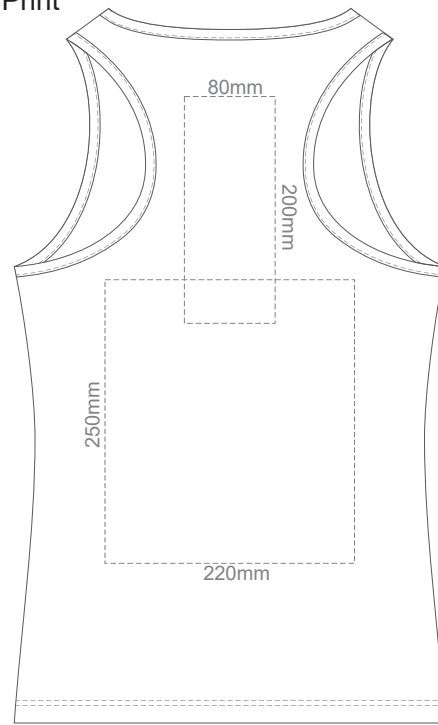

15% of Actual Size
Screen Print

FRONT WOMEN'S EXTRA SMALL

BACK WOMEN'S EXTRA SMALL

15% of Actual Size
Colourflex Transfer

FRONT WOMEN'S EXTRA SMALL

BACK WOMEN'S EXTRA SMALL

15% of Actual Size
Screen Print

FRONT WOMEN'S SMALL

BACK WOMEN'S SMALL

15% of Actual Size
Colourflex Transfer

FRONT WOMEN'S SMALL

BACK WOMEN'S SMALL

15% of Actual Size
Screen Print

FRONT WOMEN'S MEDIUM

BACK WOMEN'S MEDIUM

15% of Actual Size
Colourflex Transfer

FRONT WOMEN'S MEDIUM

BACK WOMEN'S MEDIUM

15% of Actual Size
Screen Print

FRONT WOMEN'S LARGE

BACK WOMEN'S LARGE

15% of Actual Size
Colourflex Transfer

FRONT WOMEN'S LARGE

BACK WOMEN'S LARGE

BACK WOMEN'S XXL

15% of Actual Size
Colourflex Transfer

FRONT WOMEN'S XXL

BACK WOMEN'S XXL