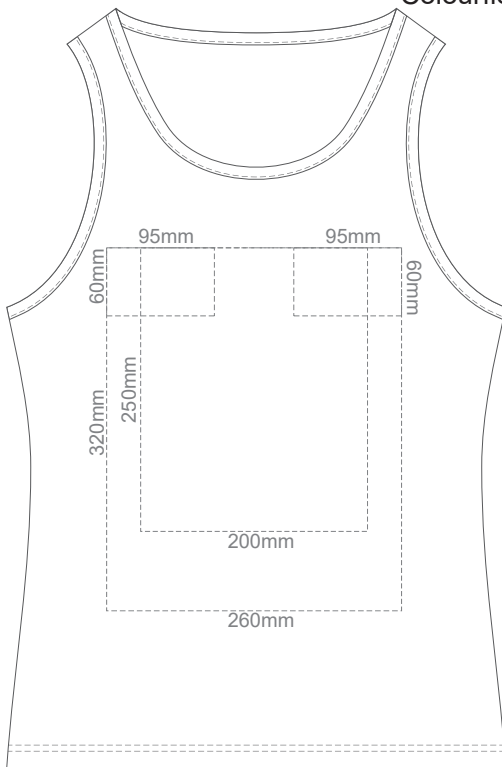

BACK WOMEN'S SMALL

15% of Actual Size
Colourflex Transfer

FRONT WOMEN'S SMALL

BACK WOMEN'S SMALL

15% of Actual Size
Screen Print

FRONT WOMEN'S MEDIUM

BACK WOMEN'S MEDIUM

15% of Actual Size
Colourflex Transfer

FRONT WOMEN'S MEDIUM

BACK WOMEN'S MEDIUM

15% of Actual Size
Screen Print

FRONT WOMEN'S LARGE

BACK WOMEN'S LARGE

15% of Actual Size
Colourflex Transfer

FRONT WOMEN'S LARGE

BACK WOMEN'S LARGE

15% of Actual Size
Screen Print

FRONT WOMEN'S EXTRA LARGE

BACK WOMEN'S EXTRA LARGE

15% of Actual Size
Colourflex Transfer

FRONT WOMEN'S EXTRA LARGE

BACK WOMEN'S EXTRA LARGE

15% of Actual Size
Screen Print

FRONT WOMEN'S XXL

BACK WOMEN'S XXL

15% of Actual Size
Colourflex Transfer

FRONT WOMEN'S XXL

BACK WOMEN'S XXL