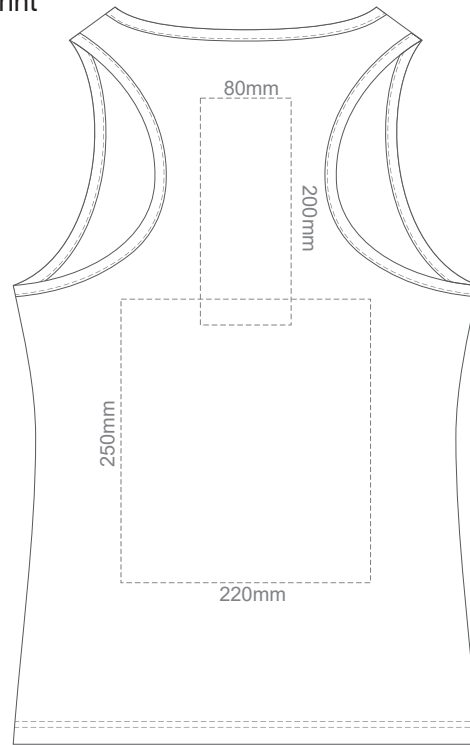

15% of Actual Size
Screen Print

FRONT WOMEN'S EXTRA SMALL

BACK WOMEN'S EXTRA SMALL

15% of Actual Size
Colourflex Transfer

FRONT WOMEN'S EXTRA SMALL

BACK WOMEN'S EXTRA SMALL

15% of Actual Size
Screen Print

FRONT WOMEN'S SMALL

BACK WOMEN'S SMALL

15% of Actual Size
Colourflex Transfer

FRONT WOMEN'S SMALL

BACK WOMEN'S SMALL

15% of Actual Size
Screen Print

FRONT WOMEN'S MEDIUM

BACK WOMEN'S MEDIUM

15% of Actual Size
Colourflex Transfer

FRONT WOMEN'S MEDIUM

BACK WOMEN'S MEDIUM

15% of Actual Size
Screen Print

FRONT WOMEN'S LARGE

BACK WOMEN'S LARGE

15% of Actual Size
Colourflex Transfer

FRONT WOMEN'S LARGE

BACK WOMEN'S LARGE

BACK WOMEN'S XXL

15% of Actual Size
Colourflex Transfer

FRONT WOMEN'S XXL

BACK WOMEN'S XXL