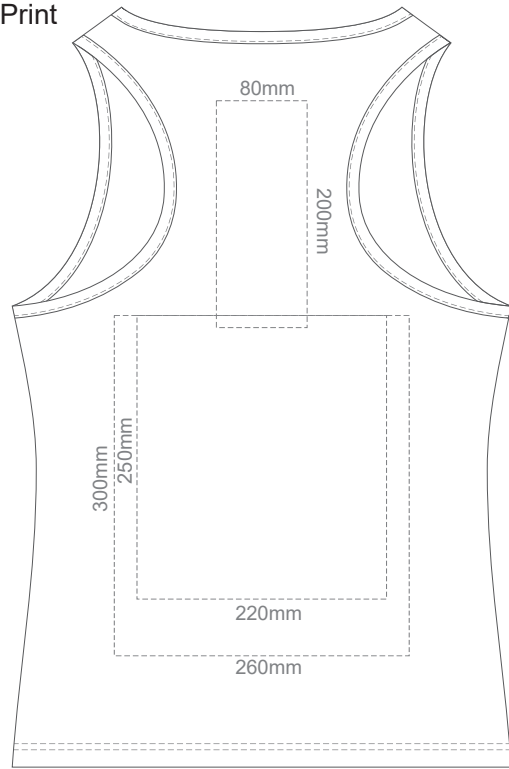

BACK WOMEN'S SMALL

15% of Actual Size
Colourflex Transfer

FRONT WOMEN'S SMALL

BACK WOMEN'S SMALL

15% of Actual Size
Screen Print

FRONT WOMEN'S MEDIUM

BACK WOMEN'S MEDIUM

15% of Actual Size
Colourflex Transfer

FRONT WOMEN'S MEDIUM

BACK WOMEN'S MEDIUM

15% of Actual Size
Screen Print

FRONT WOMEN'S LARGE

BACK WOMEN'S LARGE

15% of Actual Size
Colourflex Transfer

FRONT WOMEN'S LARGE

BACK WOMEN'S LARGE

15% of Actual Size
Screen Print

FRONT WOMEN'S EXTRA LARGE

BACK WOMEN'S EXTRA LARGE

15% of Actual Size
Colourflex Transfer

FRONT WOMEN'S EXTRA LARGE

BACK WOMEN'S EXTRA LARGE

15% of Actual Size
Screen Print

FRONT WOMEN'S XXL

BACK WOMEN'S XXL

15% of Actual Size
Colourflex Transfer

FRONT WOMEN'S XXL

BACK WOMEN'S XXL