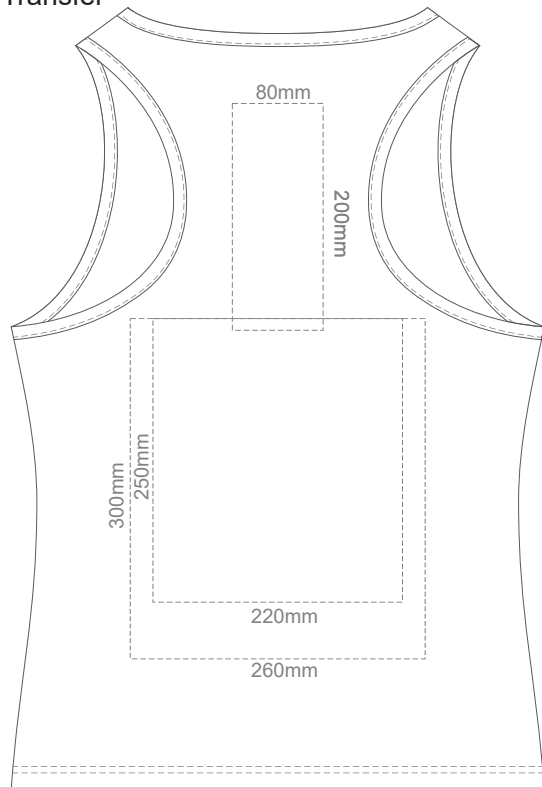

FRONT WOMEN'S MEDIUM

BACK WOMEN'S MEDIUM

15% of Actual Size
Screen Print

FRONT WOMEN'S LARGE

BACK WOMEN'S LARGE

15% of Actual Size
Colourflex Transfer

FRONT WOMEN'S LARGE

BACK WOMEN'S LARGE

15% of Actual Size
Screen Print

FRONT WOMEN'S EXTRA LARGE

BACK WOMEN'S EXTRA LARGE

15% of Actual Size
Colourflex Transfer

FRONT WOMEN'S EXTRA LARGE

BACK WOMEN'S EXTRA LARGE

15% of Actual Size
Screen Print

FRONT WOMEN'S XXL

BACK WOMEN'S XXL

15% of Actual Size
Colourflex Transfer

FRONT WOMEN'S XXL

BACK WOMEN'S XXL