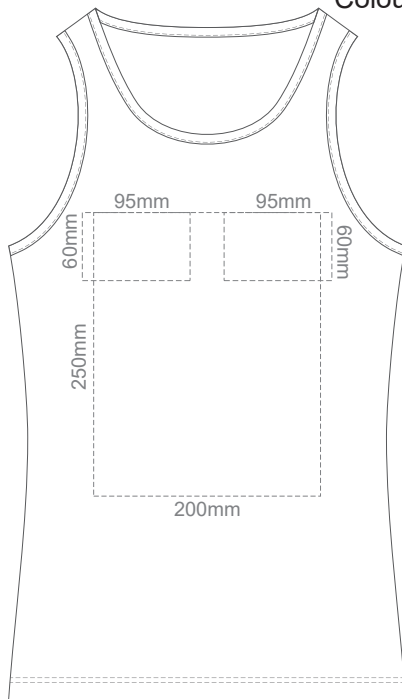

15% of Actual Size
Screen Print

FRONT WOMEN'S EXTRA SMALL

BACK WOMEN'S EXTRA SMALL

15% of Actual Size
Colourflex Transfer

FRONT WOMEN'S EXTRA SMALL

BACK WOMEN'S EXTRA SMALL

15% of Actual Size
Screen Print

FRONT WOMEN'S SMALL

BACK WOMEN'S SMALL

15% of Actual Size
Colourflex Transfer

FRONT WOMEN'S SMALL

BACK WOMEN'S SMALL

15% of Actual Size
Screen Print

FRONT WOMEN'S MEDIUM

BACK WOMEN'S MEDIUM

15% of Actual Size
Colourflex Transfer

FRONT WOMEN'S MEDIUM

BACK WOMEN'S MEDIUM

15% of Actual Size
Screen Print

FRONT WOMEN'S LARGE

BACK WOMEN'S LARGE

15% of Actual Size
Colourflex Transfer

FRONT WOMEN'S LARGE

BACK WOMEN'S LARGE

BACK WOMEN'S XXL

15% of Actual Size
Colourflex Transfer

FRONT WOMEN'S XXL

BACK WOMEN'S XXL