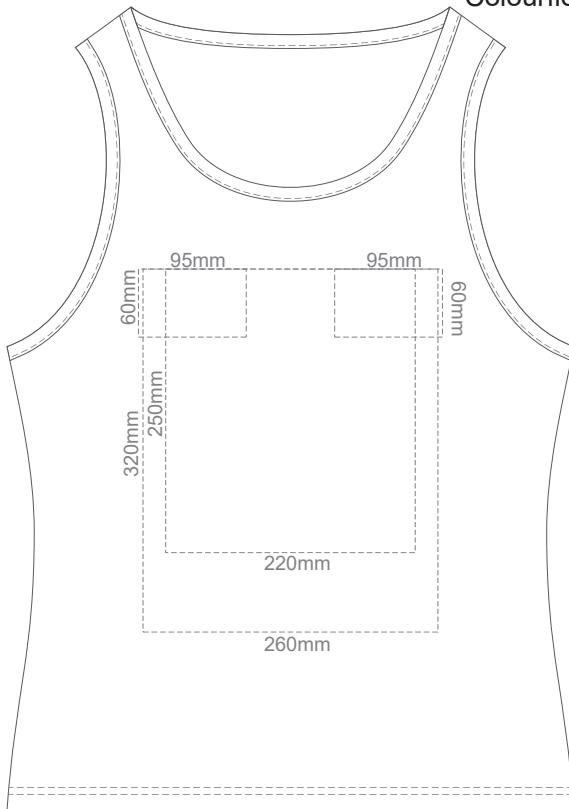

BACK WOMEN'S SMALL

15% of Actual Size
Colourflex Transfer

FRONT WOMEN'S SMALL

BACK WOMEN'S SMALL

15% of Actual Size
Screen Print

FRONT WOMEN'S MEDIUM

BACK WOMEN'S MEDIUM

15% of Actual Size
Colourflex Transfer

FRONT WOMEN'S MEDIUM

BACK WOMEN'S MEDIUM

15% of Actual Size
Screen Print

FRONT WOMEN'S LARGE

BACK WOMEN'S LARGE

15% of Actual Size
Colourflex Transfer

FRONT WOMEN'S LARGE

BACK WOMEN'S LARGE

15% of Actual Size
Screen Print

FRONT WOMEN'S EXTRA LARGE

BACK WOMEN'S EXTRA LARGE

15% of Actual Size
Colourflex Transfer

FRONT WOMEN'S EXTRA LARGE

BACK WOMEN'S EXTRA LARGE

15% of Actual Size
Screen Print

FRONT WOMEN'S XXL

BACK WOMEN'S XXL

15% of Actual Size
Colourflex Transfer

FRONT WOMEN'S XXL

BACK WOMEN'S XXL