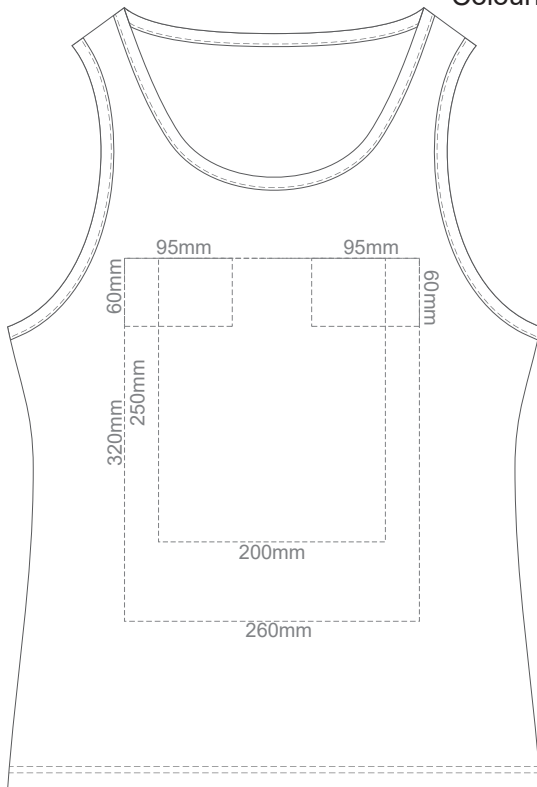

BACK WOMEN'S SMALL

15% of Actual Size
Colourflex Transfer

FRONT WOMEN'S SMALL

BACK WOMEN'S SMALL

15% of Actual Size
Screen Print

FRONT WOMEN'S MEDIUM

BACK WOMEN'S MEDIUM

15% of Actual Size
Colourflex Transfer

FRONT WOMEN'S MEDIUM

BACK WOMEN'S MEDIUM

15% of Actual Size
Screen Print

FRONT WOMEN'S LARGE

BACK WOMEN'S LARGE

15% of Actual Size
Colourflex Transfer

FRONT WOMEN'S LARGE

BACK WOMEN'S LARGE

15% of Actual Size
Screen Print

FRONT WOMEN'S EXTRA LARGE

BACK WOMEN'S EXTRA LARGE

15% of Actual Size
Colourflex Transfer

FRONT WOMEN'S EXTRA LARGE

BACK WOMEN'S EXTRA LARGE

15% of Actual Size
Screen Print

FRONT WOMEN'S XXL

BACK WOMEN'S XXL

15% of Actual Size
Colourflex Transfer

FRONT WOMEN'S XXL

BACK WOMEN'S XXL