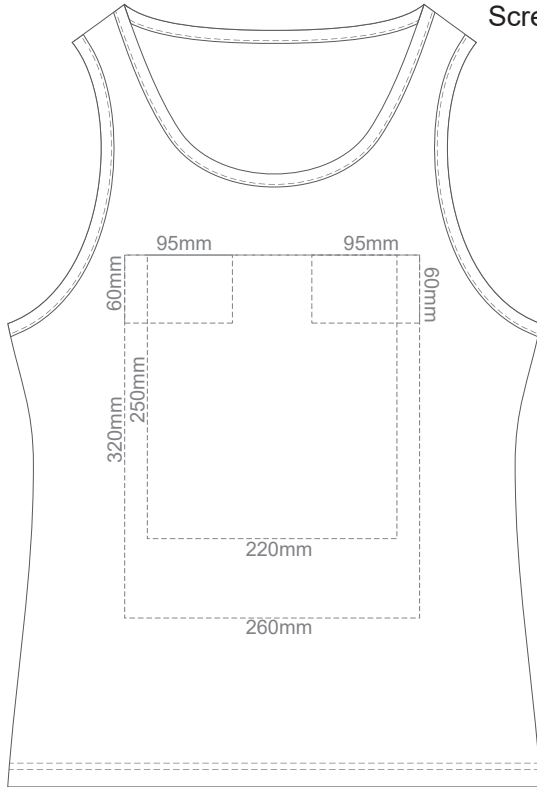

15% of Actual Size
Screen Print

FRONT WOMEN'S EXTRA SMALL

BACK WOMEN'S EXTRA SMALL

15% of Actual Size
Colourflex Transfer

FRONT WOMEN'S EXTRA SMALL

BACK WOMEN'S EXTRA SMALL

15% of Actual Size
Screen Print

FRONT WOMEN'S SMALL

BACK WOMEN'S SMALL

15% of Actual Size
Colourflex Transfer

FRONT WOMEN'S SMALL

BACK WOMEN'S SMALL

15% of Actual Size
Screen Print

FRONT WOMEN'S MEDIUM

BACK WOMEN'S MEDIUM

15% of Actual Size
Colourflex Transfer

FRONT WOMEN'S MEDIUM

BACK WOMEN'S MEDIUM

15% of Actual Size
Screen Print

FRONT WOMEN'S LARGE

BACK WOMEN'S LARGE

15% of Actual Size
Colourflex Transfer

FRONT WOMEN'S LARGE

BACK WOMEN'S LARGE

15% of Actual Size
Screen Print

FRONT WOMEN'S EXTRA LARGE

BACK WOMEN'S EXTRA LARGE

15% of Actual Size
Colourflex Transfer

FRONT WOMEN'S EXTRA LARGE

BACK WOMEN'S EXTRA LARGE

15% of Actual Size
Screen Print

FRONT WOMEN'S XXL