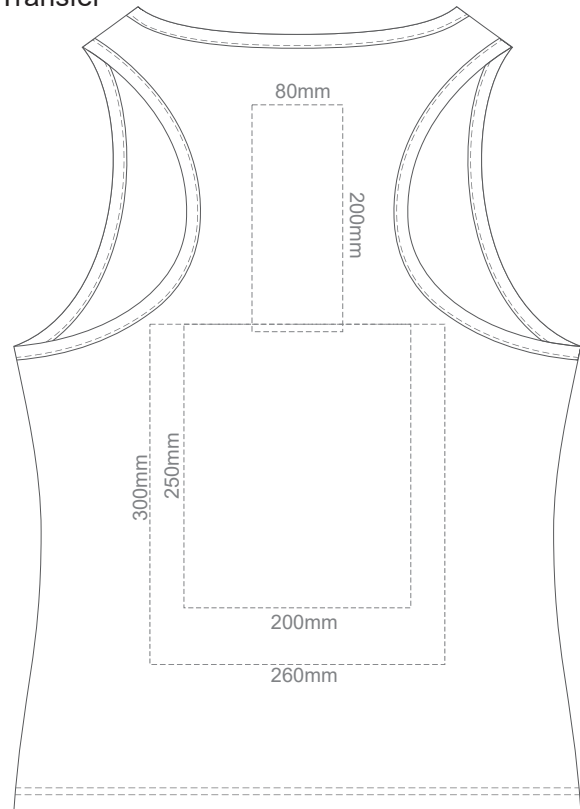

FRONT WOMEN'S MEDIUM

BACK WOMEN'S MEDIUM

15% of Actual Size
Screen Print

FRONT WOMEN'S LARGE

BACK WOMEN'S LARGE

15% of Actual Size
Colourflex Transfer

FRONT WOMEN'S LARGE

BACK WOMEN'S LARGE

15% of Actual Size
Screen Print

FRONT WOMEN'S EXTRA LARGE

BACK WOMEN'S EXTRA LARGE

15% of Actual Size
Colourflex Transfer

FRONT WOMEN'S EXTRA LARGE

BACK WOMEN'S EXTRA LARGE

15% of Actual Size
Screen Print

FRONT WOMEN'S XXL

BACK WOMEN'S XXL

15% of Actual Size
Colourflex Transfer

FRONT WOMEN'S XXL

BACK WOMEN'S XXL