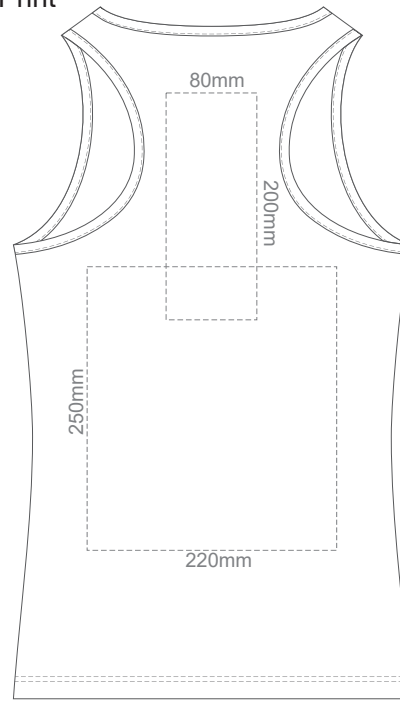

15% of Actual Size
Screen Print

FRONT WOMEN'S EXTRA SMALL

BACK WOMEN'S EXTRA SMALL

15% of Actual Size
Colourflex Transfer

FRONT WOMEN'S EXTRA SMALL

BACK WOMEN'S EXTRA SMALL

15% of Actual Size
Screen Print

FRONT WOMEN'S SMALL

BACK WOMEN'S SMALL

15% of Actual Size
Colourflex Transfer

FRONT WOMEN'S SMALL

BACK WOMEN'S SMALL

15% of Actual Size
Screen Print

FRONT WOMEN'S MEDIUM

BACK WOMEN'S MEDIUM

15% of Actual Size
Colourflex Transfer

FRONT WOMEN'S MEDIUM

BACK WOMEN'S MEDIUM

15% of Actual Size
Screen Print

FRONT WOMEN'S LARGE

BACK WOMEN'S LARGE

15% of Actual Size
Colourflex Transfer

FRONT WOMEN'S LARGE

BACK WOMEN'S LARGE

BACK WOMEN'S XXL

15% of Actual Size
Colourflex Transfer

FRONT WOMEN'S XXL

BACK WOMEN'S XXL