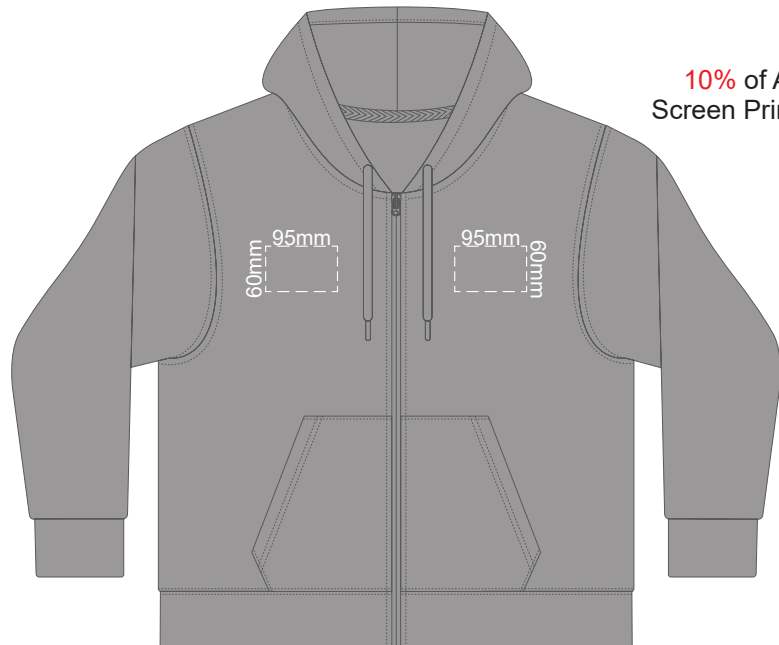

10% of Actual Size
Screen Print (3 col max)

FRONT UNISEX XS

BACK UNISEX XS

10% of Actual Size
Screen Print (3 col max)

FRONT UNISEX SMALL

BACK UNISEX SMALL

10% of Actual Size
Screen Print (3 col max)

FRONT UNISEX MEDIUM

BACK UNISEX MEDIUM

10% of Actual Size
Screen Print (3 col max)

FRONT UNISEX LARGE

BACK UNISEX LARGE

10% of Actual Size
Screen Print (3 col max)

FRONT UNISEX EXTRA LARGE

BACK UNISEX LARGE

10% of Actual Size
Screen Print (3 col max)

Print area 280x200mm can be rotated to best suit.
Branding area can be moved **anywhere within the red line.**

10% of Actual Size
Colourflex Transfer

FRONT UNISEX SMALL

BACK UNISEX SMALL

Print area 280x200mm can be rotated to best suit.
Branding area can be moved **anywhere within the red line.**

10% of Actual Size
Colourflex Transfer

FRONT UNISEX MEDIUM

BACK UNISEX MEDIUM

Print area 280x200mm can be rotated to best suit.
Branding area can be moved **anywhere within the red line.**

10% of Actual Size
Colourflex Transfer