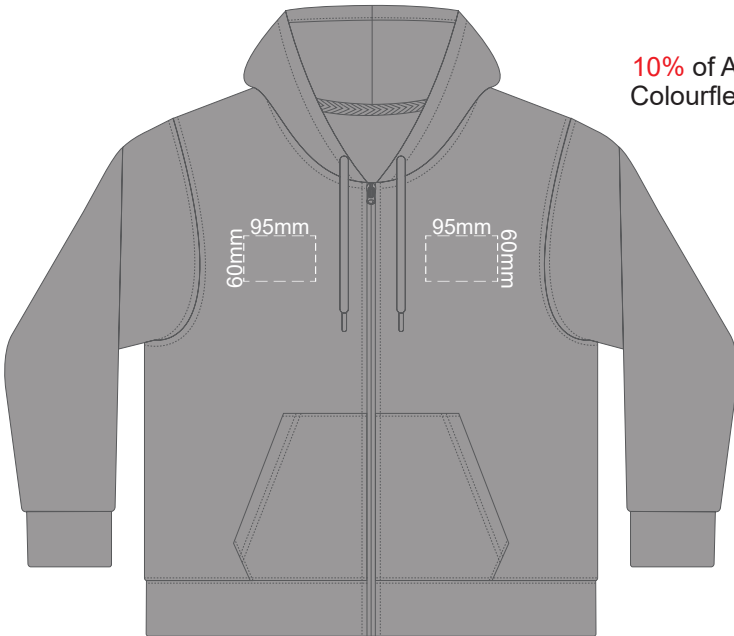

Print area 280x200mm can be rotated to best suit.
Branding area can be moved **anywhere within the red line.**

10% of Actual Size
Colourflex Transfer

FRONT UNISEX SMALL

BACK UNISEX SMALL

Print area 280x200mm can be rotated to best suit.
Branding area can be moved **anywhere within the red line.**

10% of Actual Size
Colourflex Transfer

FRONT UNISEX MEDIUM

BACK UNISEX MEDIUM

Print area 280x200mm can be rotated to best suit.
Branding area can be moved **anywhere within the red line.**

10% of Actual Size
Colourflex Transfer

FRONT UNISEX LARGE

BACK UNISEX LARGE

Print area 280x200mm can be rotated to best suit.
Branding area can be moved anywhere within the red line.

10% of Actual Size
Colourflex Transfer

FRONT UNISEX EXTRA LARGE

FRONT UNISEX 3XL

10% of Actual Size
Colourflex Transfer

BACK UNISEX 3XL

Print area 280x200mm can be rotated to best suit.
Branding area can be moved **anywhere within the red line.**

10% of Actual Size
Colourflex Transfer