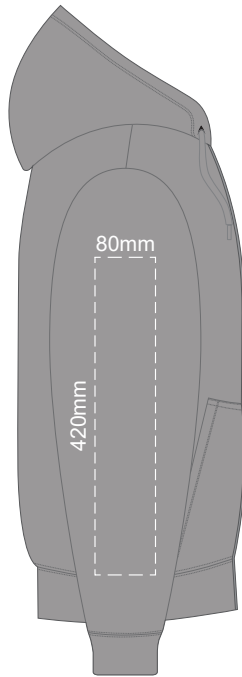

BACK UNISEX LARGE

Print area 280x200mm can be rotated to best suit.
Branding area can be moved anywhere within the red line.

10% of Actual Size
Colourflex Transfer

FRONT UNISEX XXL

BACK UNISEX XXL

Print area 280x200mm can be rotated to best suit.
Branding area can be moved anywhere within the red line.

FRONT UNISEX 3XL

10% of Actual Size
Colourflex Transfer

BACK UNISEX 3XL

Print area 280x200mm can be rotated to best suit.
Branding area can be moved **anywhere within the red line.**

10% of Actual Size
Colourflex Transfer

10% of Actual Size
Colourflex Transfer

SIDE 1 UNISEX XS

SIDE 2 UNISEX XS

SIDE 1 UNISEX MEDIUM

SIDE 2 UNISEX MEDIUM

10% of Actual Size
Colourflex Transfer

10% of Actual Size
Colourflex Transfer

SIDE 1 UNISEX SMALL

SIDE 2 UNISEX SMALL

SIDE 1 UNISEX LARGE

SIDE 2 UNISEX LARGE

10% of Actual Size
Colourflex Transfer

10% of Actual Size
Colourflex Transfer

SIDE 1 UNISEX XL

SIDE 2 UNISEX XL

SIDE 1 UNISEX
2XL