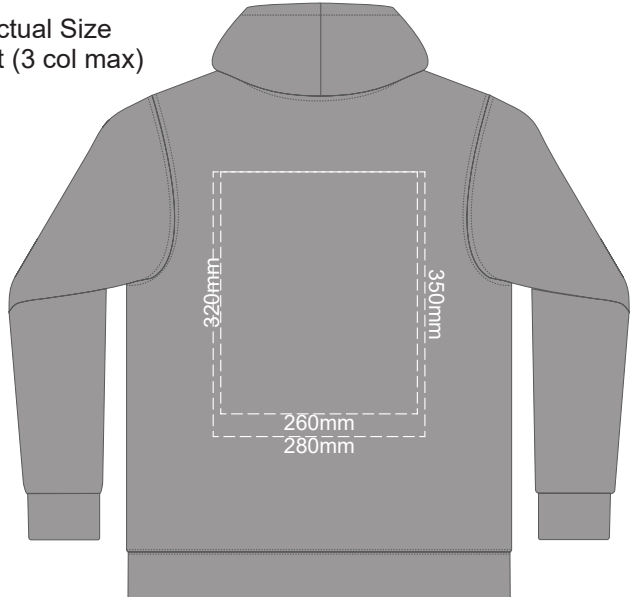

10% of Actual Size
Screen Print (3 col max)

FRONT UNISEX XS

BACK UNISEX XS

10% of Actual Size
Screen Print (3 col max)

FRONT UNISEX SMALL

BACK UNISEX SMALL

10% of Actual Size
Screen Print (3 col max)

FRONT UNISEX MEDIUM

BACK UNISEX MEDIUM

10% of Actual Size
Screen Print (3 col max)

FRONT UNISEX LARGE

BACK UNISEX LARGE

10% of Actual Size
Screen Print (3 col max)

FRONT UNISEX EXTRA LARGE

BACK UNISEX LARGE

10% of Actual Size
Screen Print (3 col max)

Print area 280x200mm can be rotated to best suit.
Branding area can be moved **anywhere within the red line.**

10% of Actual Size
Colourflex Transfer

FRONT UNISEX SMALL

BACK UNISEX SMALL

Print area 280x200mm can be rotated to best suit.
Branding area can be moved **anywhere within the red line.**

10% of Actual Size
Colourflex Transfer

FRONT UNISEX MEDIUM

BACK UNISEX MEDIUM

Print area 280x200mm can be rotated to best suit.
Branding area can be moved **anywhere within the red line.**

10% of Actual Size
Colourflex Transfer