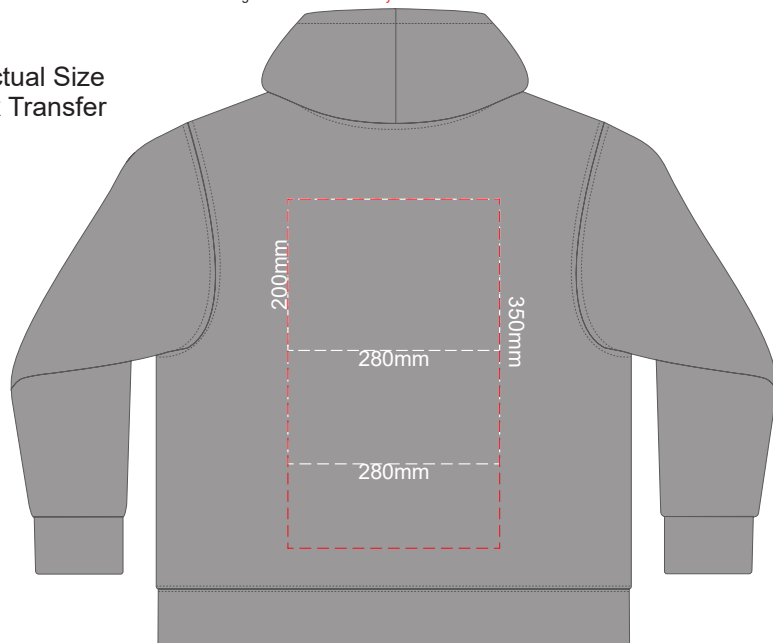

10% of Actual Size
Colourflex Transfer

FRONT UNISEX MEDIUM

BACK UNISEX MEDIUM

Print area 280x200mm can be rotated to best suit.
Branding area can be moved **anywhere within the red line.**

10% of Actual Size
Colourflex Transfer

FRONT UNISEX LARGE

BACK UNISEX LARGE

Print area 280x200mm can be rotated to best suit.
Branding area can be moved anywhere within the red line.

10% of Actual Size
Colourflex Transfer

FRONT UNISEX EXTRA LARGE

BACK UNISEX LARGE

Print area 280x200mm can be rotated to best suit.
Branding area can be moved anywhere within the red line.

10% of Actual Size
Colourflex Transfer

FRONT UNISEX XXL

BACK UNISEX XXL

Print area 280x200mm can be rotated to best suit.
Branding area can be moved anywhere within the red line.

FRONT UNISEX 3XL

10% of Actual Size
Colourflex Transfer

BACK UNISEX 3XL

Print area 280x200mm can be rotated to best suit.
Branding area can be moved **anywhere within the red line.**

10% of Actual Size
Colourflex Transfer