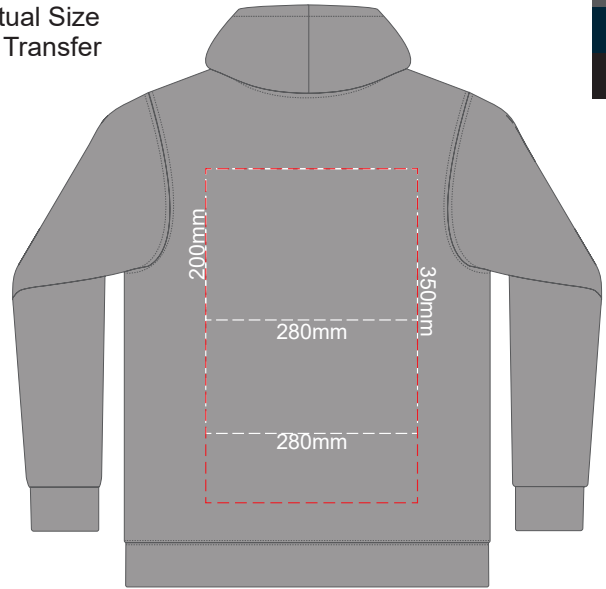

FRONT UNISEX XXL

BACK UNISEX XXL

10% of Actual Size
Screen Print (3 col max)

FRONT UNISEX 3XL

BACK UNISEX 3XL

10% of Actual Size
Colourflex Transfer

FRONT UNISEX XS

BACK UNISEX XS

Print area 280x200mm can be rotated to best suit.
Branding area can be moved **anywhere within the red line.**

10% of Actual Size
Colourflex Transfer

FRONT UNISEX SMALL

BACK UNISEX SMALL

Print area 280x200mm can be rotated to best suit.
Branding area can be moved **anywhere within the red line.**

10% of Actual Size
Colourflex Transfer

FRONT UNISEX MEDIUM

BACK UNISEX MEDIUM

Print area 280x200mm can be rotated to best suit.
Branding area can be moved **anywhere within the red line.**

10% of Actual Size
Colourflex Transfer

FRONT UNISEX LARGE

BACK UNISEX LARGE

Print area 280x200mm can be rotated to best suit.
Branding area can be moved anywhere within the red line.

10% of Actual Size
Colourflex Transfer

FRONT UNISEX EXTRA LARGE