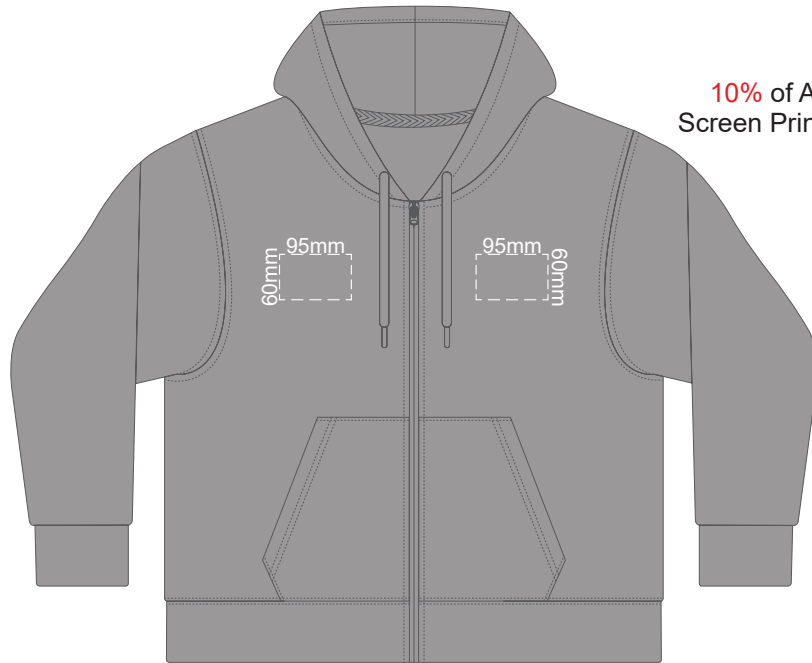

BACK UNISEX MEDIUM

10% of Actual Size
Screen Print (3 col max)

FRONT UNISEX LARGE

BACK UNISEX LARGE

10% of Actual Size
Screen Print (3 col max)

FRONT UNISEX EXTRA LARGE

BACK UNISEX LARGE

10% of Actual Size
Screen Print (3 col max)

FRONT UNISEX XXL

BACK UNISEX XXL

10% of Actual Size
Screen Print (3 col max)

FRONT UNISEX 3XL

BACK UNISEX 3XL

10% of Actual Size
Colourflex Transfer

FRONT UNISEX XS

BACK UNISEX XS

Print area 280x200mm can be rotated to best suit.
Branding area can be moved **anywhere within the red line.**

10% of Actual Size
Colourflex Transfer

FRONT UNISEX SMALL

BACK UNISEX SMALL

Print area 280x200mm can be rotated to best suit.
Branding area can be moved **anywhere within the red line.**

10% of Actual Size
Colourflex Transfer

FRONT UNISEX MEDIUM

BACK UNISEX MEDIUM

Print area 280x200mm can be rotated to best suit.
Branding area can be moved **anywhere within the red line.**

10% of Actual Size
Colourflex Transfer