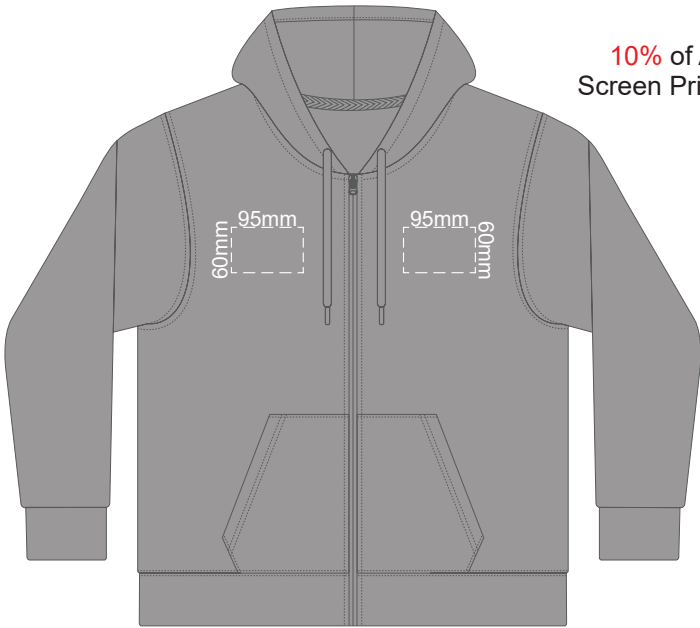

10% of Actual Size
Screen Print (3 col max)

FRONT UNISEX XS

BACK UNISEX XS

10% of Actual Size
Screen Print (3 col max)

FRONT UNISEX SMALL

BACK UNISEX SMALL

10% of Actual Size
Screen Print (3 col max)

FRONT UNISEX MEDIUM

BACK UNISEX MEDIUM

10% of Actual Size
Screen Print (3 col max)

FRONT UNISEX LARGE

BACK UNISEX LARGE

10% of Actual Size
Screen Print (3 col max)

FRONT UNISEX EXTRA LARGE

BACK UNISEX LARGE

10% of Actual Size
Screen Print (3 col max)

Print area 280x200mm can be rotated to best suit.
Branding area can be moved **anywhere within the red line.**

10% of Actual Size
Colourflex Transfer

FRONT UNISEX SMALL

BACK UNISEX SMALL

Print area 280x200mm can be rotated to best suit.
Branding area can be moved **anywhere within the red line.**

10% of Actual Size
Colourflex Transfer

FRONT UNISEX MEDIUM

BACK UNISEX MEDIUM

Print area 280x200mm can be rotated to best suit.
Branding area can be moved **anywhere within the red line.**

10% of Actual Size
Colourflex Transfer