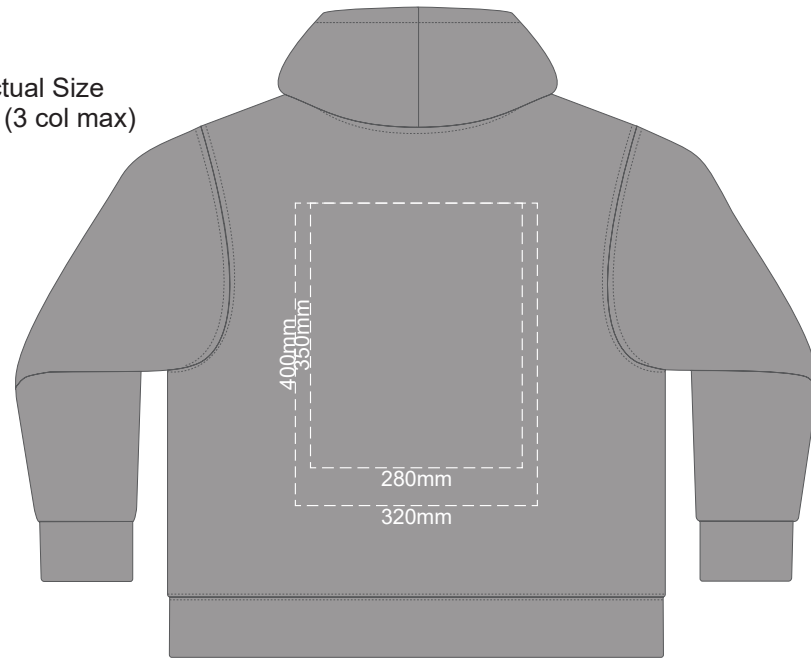

FRONT UNISEX XXL

BACK UNISEX XXL

10% of Actual Size
Screen Print (3 col max)

FRONT UNISEX 3XL

BACK UNISEX 3XL

10% of Actual Size
Colourflex Transfer

FRONT UNISEX XS

BACK UNISEX XS

Print area 280x200mm can be rotated to best suit.
Branding area can be moved **anywhere within the red line.**

10% of Actual Size
Colourflex Transfer

FRONT UNISEX SMALL

BACK UNISEX SMALL

Print area 280x200mm can be rotated to best suit.
Branding area can be moved **anywhere within the red line.**

10% of Actual Size
Colourflex Transfer

FRONT UNISEX MEDIUM

BACK UNISEX MEDIUM

Print area 280x200mm can be rotated to best suit.
Branding area can be moved **anywhere within the red line.**

10% of Actual Size
Colourflex Transfer

FRONT UNISEX LARGE

BACK UNISEX LARGE

Print area 280x200mm can be rotated to best suit.
Branding area can be moved anywhere within the red line.

10% of Actual Size
Colourflex Transfer

FRONT UNISEX EXTRA LARGE