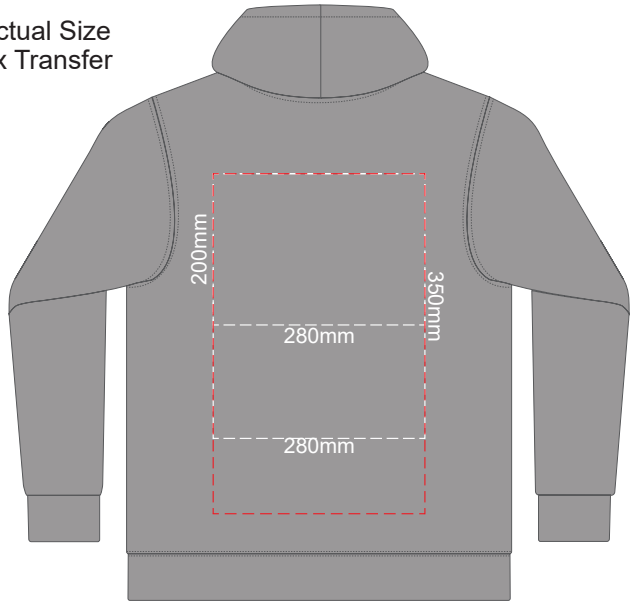

FRONT UNISEX XXL

BACK UNISEX XXL

10% of Actual Size
Screen Print (3 col max)

FRONT UNISEX 3XL

BACK UNISEX 3XL

10% of Actual Size
Colourflex Transfer

FRONT UNISEX XS

BACK UNISEX XS

Print area 280x200mm can be rotated to best suit.
Branding area can be moved **anywhere within the red line.**

10% of Actual Size
Colourflex Transfer

FRONT UNISEX SMALL

BACK UNISEX SMALL

Print area 280x200mm can be rotated to best suit.
Branding area can be moved **anywhere within the red line.**

10% of Actual Size
Colourflex Transfer

FRONT UNISEX MEDIUM

BACK UNISEX MEDIUM

Print area 280x200mm can be rotated to best suit.
Branding area can be moved **anywhere within the red line.**

10% of Actual Size
Colourflex Transfer

FRONT UNISEX LARGE

BACK UNISEX LARGE

Print area 280x200mm can be rotated to best suit.
Branding area can be moved anywhere within the red line.

10% of Actual Size
Colourflex Transfer

FRONT UNISEX EXTRA LARGE