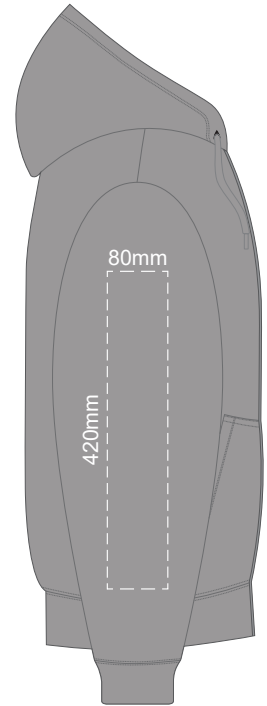

BACK UNISEX LARGE

Print area 280x200mm can be rotated to best suit.
Branding area can be moved anywhere within the red line.

10% of Actual Size
Colourflex Transfer

FRONT UNISEX XXL

BACK UNISEX XXL

Print area 280x200mm can be rotated to best suit.
Branding area can be moved anywhere within the red line.

FRONT UNISEX 3XL

10% of Actual Size
Colourflex Transfer

BACK UNISEX 3XL

Print area 280x200mm can be rotated to best suit.
Branding area can be moved **anywhere within the red line.**

10% of Actual Size
Colourflex Transfer

10% of Actual Size
Colourflex Transfer

SIDE 1 UNISEX XS

SIDE 2 UNISEX XS

SIDE 1 UNISEX MEDIUM

SIDE 2 UNISEX MEDIUM

10% of Actual Size
Colourflex Transfer

10% of Actual Size
Colourflex Transfer

SIDE 1 UNISEX SMALL

SIDE 2 UNISEX SMALL

SIDE 1 UNISEX LARGE

SIDE 2 UNISEX LARGE

10% of Actual Size
Colourflex Transfer

10% of Actual Size
Colourflex Transfer

SIDE 1 UNISEX XL

SIDE 2 UNISEX XL

SIDE 1 UNISEX
2XL