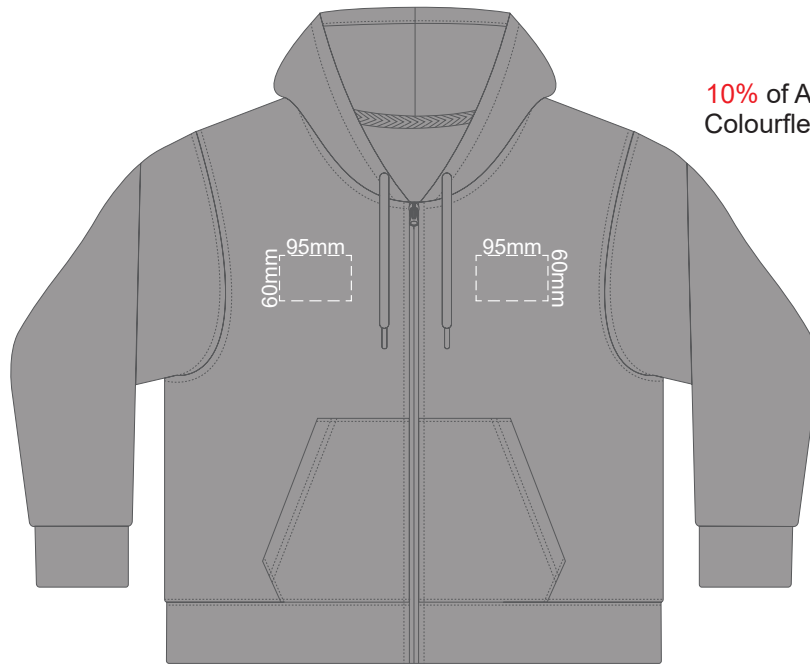

10% of Actual Size
Colourflex Transfer

FRONT UNISEX MEDIUM

BACK UNISEX MEDIUM

Print area 280x200mm can be rotated to best suit.
Branding area can be moved **anywhere within the red line.**

10% of Actual Size
Colourflex Transfer

FRONT UNISEX LARGE

BACK UNISEX LARGE

Print area 280x200mm can be rotated to best suit.
Branding area can be moved anywhere within the red line.

10% of Actual Size
Colourflex Transfer

FRONT UNISEX EXTRA LARGE

BACK UNISEX LARGE

Print area 280x200mm can be rotated to best suit.
Branding area can be moved anywhere within the red line.

10% of Actual Size
Colourflex Transfer

FRONT UNISEX XXL

BACK UNISEX XXL

Print area 280x200mm can be rotated to best suit.
Branding area can be moved anywhere within the red line.

FRONT UNISEX 3XL

10% of Actual Size
Colourflex Transfer

BACK UNISEX 3XL

Print area 280x200mm can be rotated to best suit.
Branding area can be moved **anywhere within the red line.**

10% of Actual Size
Colourflex Transfer