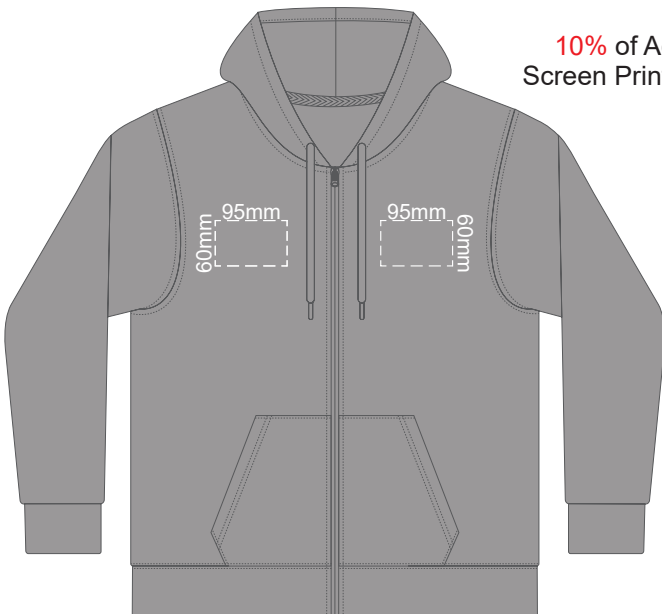

10% of Actual Size
Screen Print (3 col max)

FRONT UNISEX XS

BACK UNISEX XS

10% of Actual Size
Screen Print (3 col max)

FRONT UNISEX SMALL

BACK UNISEX SMALL

10% of Actual Size
Screen Print (3 col max)

FRONT UNISEX MEDIUM

BACK UNISEX MEDIUM

10% of Actual Size
Screen Print (3 col max)

FRONT UNISEX LARGE

BACK UNISEX LARGE

10% of Actual Size
Screen Print (3 col max)

FRONT UNISEX EXTRA LARGE

BACK UNISEX LARGE

10% of Actual Size
Screen Print (3 col max)

Print area 280x200mm can be rotated to best suit.
Branding area can be moved **anywhere within the red line.**

10% of Actual Size
Colourflex Transfer

FRONT UNISEX SMALL

BACK UNISEX SMALL

Print area 280x200mm can be rotated to best suit.
Branding area can be moved **anywhere within the red line.**

10% of Actual Size
Colourflex Transfer

FRONT UNISEX MEDIUM

BACK UNISEX MEDIUM

Print area 280x200mm can be rotated to best suit.
Branding area can be moved **anywhere within the red line.**

10% of Actual Size
Colourflex Transfer