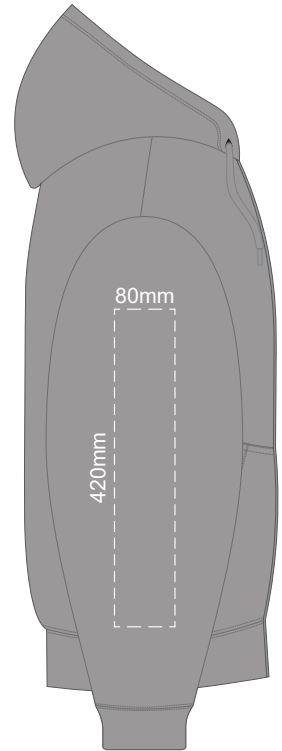

FRONT UNISEX 3XL

10% of Actual Size
Colourflex Transfer

BACK UNISEX 3XL

Print area 280x200mm can be rotated to best suit.
Branding area can be moved **anywhere within the red line.**

10% of Actual Size
Colourflex Transfer

10% of Actual Size
Colourflex Transfer

SIDE 1 UNISEX XS

SIDE 2 UNISEX XS

SIDE 1 UNISEX MEDIUM

SIDE 2 UNISEX MEDIUM

10% of Actual Size
Colourflex Transfer

10% of Actual Size
Colourflex Transfer

SIDE 1 UNISEX SMALL

SIDE 2 UNISEX SMALL

SIDE 1 UNISEX LARGE

SIDE 2 UNISEX LARGE

10% of Actual Size
Colourflex Transfer

10% of Actual Size
Colourflex Transfer

SIDE 1 UNISEX XL

SIDE 2 UNISEX XL

SIDE 1 UNISEX
2XL

SIDE 2 UNISEX
2XL

10% of Actual Size
Colourflex Transfer

SIDE 1 UNISEX
3XL

SIDE 2 UNISEX
3XL

10% of Actual Size
Embroidery

FRONT UNISEX XS

10% of Actual Size
Embroidery

FRONT UNISEX MEDIUM