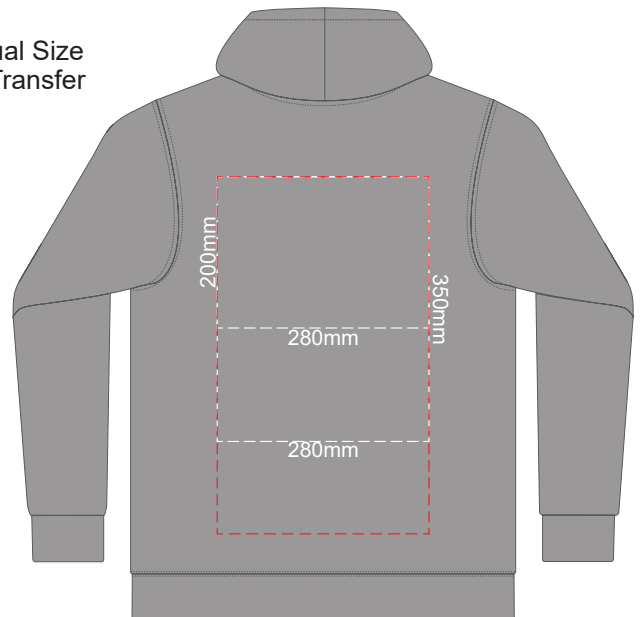

FRONT UNISEX XXL

BACK UNISEX XXL

10% of Actual Size
Screen Print (3 col max)

FRONT UNISEX 3XL

BACK UNISEX 3XL

10% of Actual Size
Colourflex Transfer

FRONT UNISEX XS

BACK UNISEX XS

Print area 280x200mm can be rotated to best suit.
Branding area can be moved **anywhere within the red line.**

10% of Actual Size
Colourflex Transfer

FRONT UNISEX SMALL

BACK UNISEX SMALL

Print area 280x200mm can be rotated to best suit.
Branding area can be moved **anywhere within the red line.**

10% of Actual Size
Colourflex Transfer

FRONT UNISEX MEDIUM

BACK UNISEX MEDIUM

Print area 280x200mm can be rotated to best suit.
Branding area can be moved **anywhere within the red line.**

10% of Actual Size
Colourflex Transfer

FRONT UNISEX LARGE

BACK UNISEX LARGE

Print area 280x200mm can be rotated to best suit.
Branding area can be moved anywhere within the red line.

10% of Actual Size
Colourflex Transfer

FRONT UNISEX EXTRA LARGE