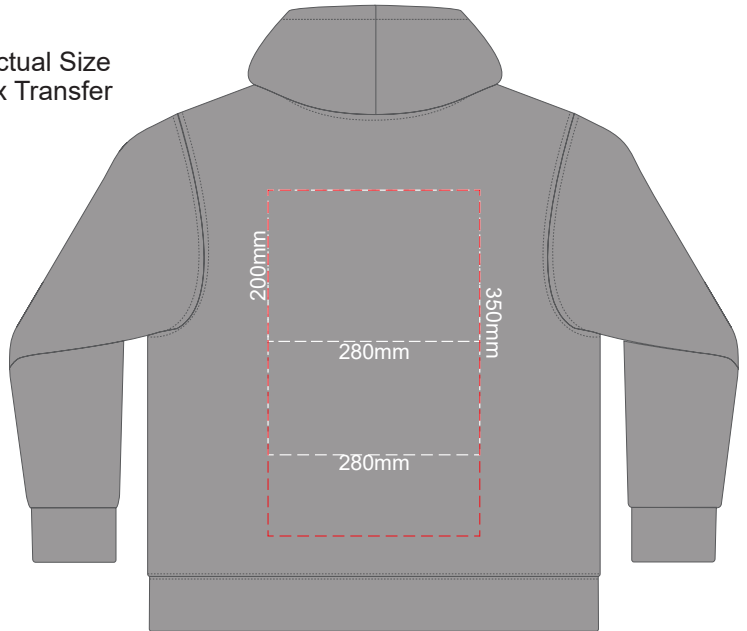

10% of Actual Size
Colourflex Transfer

FRONT UNISEX MEDIUM

BACK UNISEX MEDIUM

Print area 280x200mm can be rotated to best suit.
Branding area can be moved **anywhere within the red line.**

10% of Actual Size
Colourflex Transfer

FRONT UNISEX LARGE

BACK UNISEX LARGE

Print area 280x200mm can be rotated to best suit.
Branding area can be moved anywhere within the red line.

10% of Actual Size
Colourflex Transfer

FRONT UNISEX EXTRA LARGE

BACK UNISEX LARGE

Print area 280x200mm can be rotated to best suit.
Branding area can be moved anywhere within the red line.

10% of Actual Size
Colourflex Transfer

FRONT UNISEX XXL

BACK UNISEX XXL

Print area 280x200mm can be rotated to best suit.
Branding area can be moved anywhere within the red line.

FRONT UNISEX 3XL

10% of Actual Size
Colourflex Transfer

BACK UNISEX 3XL

Print area 280x200mm can be rotated to best suit.
Branding area can be moved **anywhere within the red line.**

10% of Actual Size
Colourflex Transfer