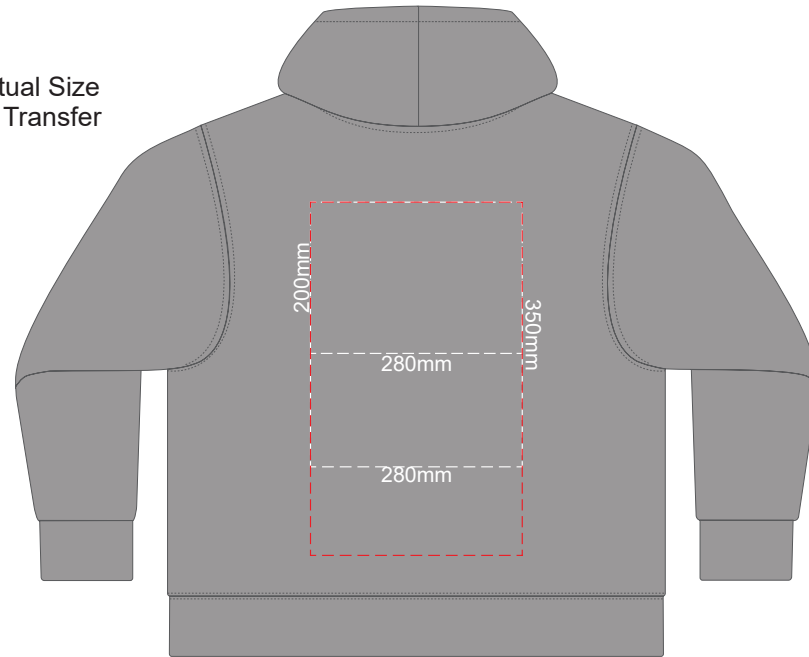

10% of Actual Size
Colourflex Transfer

FRONT UNISEX MEDIUM

BACK UNISEX MEDIUM

Print area 280x200mm can be rotated to best suit.
Branding area can be moved **anywhere within the red line.**

10% of Actual Size
Colourflex Transfer

FRONT UNISEX LARGE

BACK UNISEX LARGE

Print area 280x200mm can be rotated to best suit.
Branding area can be moved anywhere within the red line.

10% of Actual Size
Colourflex Transfer

FRONT UNISEX EXTRA LARGE

BACK UNISEX LARGE

Print area 280x200mm can be rotated to best suit.
Branding area can be moved anywhere within the red line.

10% of Actual Size
Colourflex Transfer

FRONT UNISEX XXL

BACK UNISEX XXL

Print area 280x200mm can be rotated to best suit.
Branding area can be moved anywhere within the red line.

FRONT UNISEX 3XL

10% of Actual Size
Colourflex Transfer

BACK UNISEX 3XL

Print area 280x200mm can be rotated to best suit.
Branding area can be moved **anywhere within the red line.**

10% of Actual Size
Colourflex Transfer