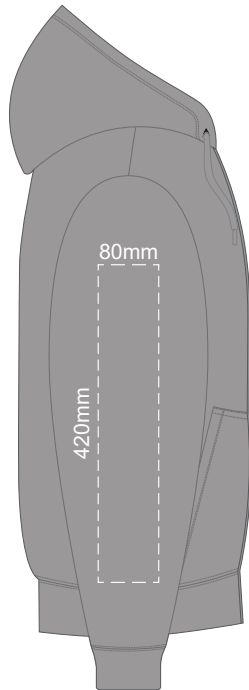

FRONT UNISEX 3XL

10% of Actual Size
Colourflex Transfer

BACK UNISEX 3XL

Print area 280x200mm can be rotated to best suit.
Branding area can be moved **anywhere within the red line.**

10% of Actual Size
Colourflex Transfer

10% of Actual Size
Colourflex Transfer

SIDE 1 UNISEX XS

SIDE 2 UNISEX XS

SIDE 1 UNISEX MEDIUM

SIDE 2 UNISEX MEDIUM

10% of Actual Size
Colourflex Transfer

10% of Actual Size
Colourflex Transfer

SIDE 1 UNISEX SMALL

SIDE 2 UNISEX SMALL

SIDE 1 UNISEX LARGE

SIDE 2 UNISEX LARGE

10% of Actual Size
Colourflex Transfer

10% of Actual Size
Colourflex Transfer

SIDE 1 UNISEX XL

SIDE 2 UNISEX XL

SIDE 1 UNISEX
2XL

SIDE 2 UNISEX
2XL

10% of Actual Size
Colourflex Transfer

SIDE 1 UNISEX
3XL

SIDE 2 UNISEX
3XL

10% of Actual Size
Embroidery

FRONT UNISEX XS

10% of Actual Size
Embroidery

FRONT UNISEX MEDIUM