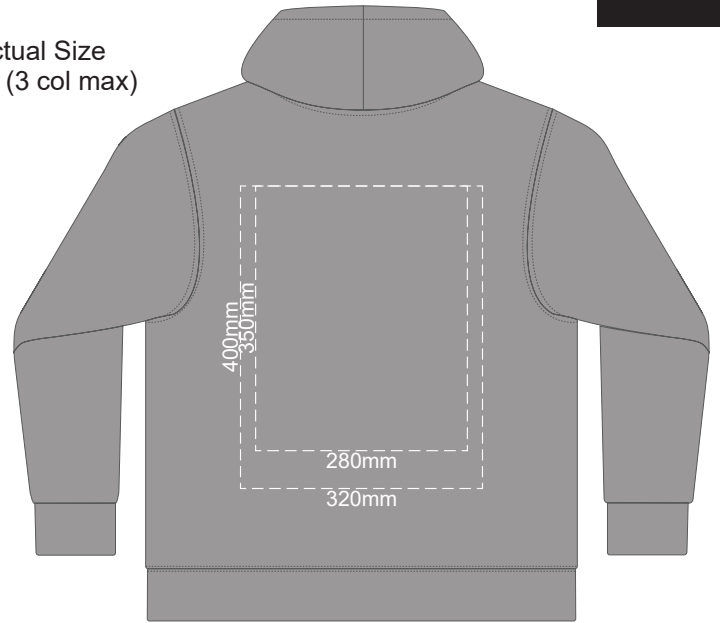

10% of Actual Size
Screen Print (3 col max)

FRONT UNISEX XS

BACK UNISEX XS

10% of Actual Size
Screen Print (3 col max)

FRONT UNISEX SMALL

BACK UNISEX SMALL

10% of Actual Size
Screen Print (3 col max)

FRONT UNISEX MEDIUM

BACK UNISEX MEDIUM

10% of Actual Size
Screen Print (3 col max)

FRONT UNISEX LARGE

BACK UNISEX LARGE

10% of Actual Size
Screen Print (3 col max)

FRONT UNISEX EXTRA LARGE

BACK UNISEX LARGE

10% of Actual Size
Screen Print (3 col max)

Print area 280x200mm can be rotated to best suit.
Branding area can be moved **anywhere within the red line.**

10% of Actual Size
Colourflex Transfer

FRONT UNISEX SMALL

BACK UNISEX SMALL

Print area 280x200mm can be rotated to best suit.
Branding area can be moved **anywhere within the red line.**

10% of Actual Size
Colourflex Transfer

FRONT UNISEX MEDIUM

BACK UNISEX MEDIUM

Print area 280x200mm can be rotated to best suit.
Branding area can be moved **anywhere within the red line.**

10% of Actual Size
Colourflex Transfer