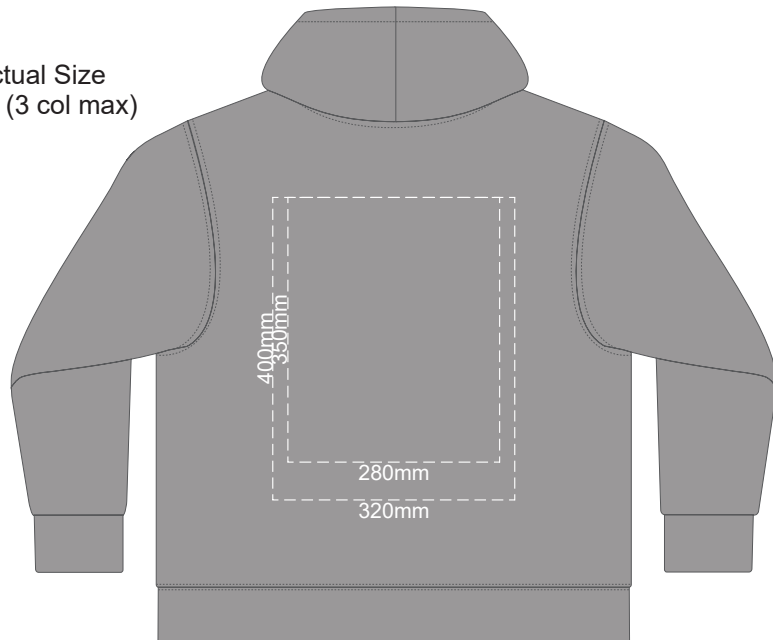

BACK UNISEX XXL