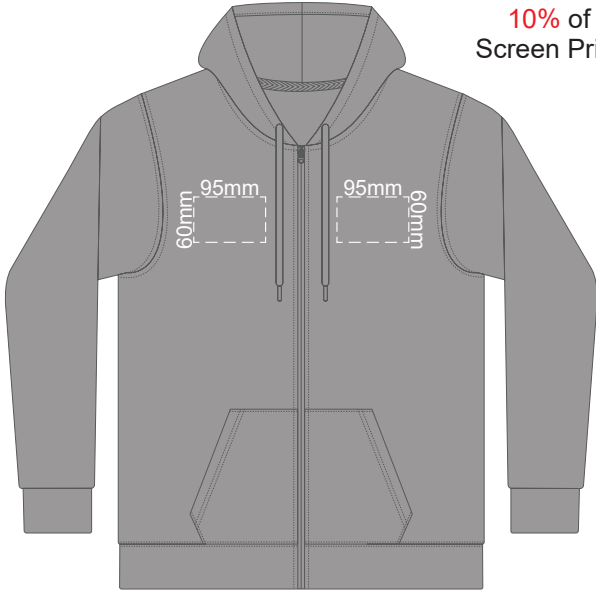

10% of Actual Size
Screen Print (3 col max)

FRONT UNISEX XS

BACK UNISEX XS

10% of Actual Size
Screen Print (3 col max)

FRONT UNISEX SMALL

BACK UNISEX SMALL

10% of Actual Size
Screen Print (3 col max)

FRONT UNISEX MEDIUM

BACK UNISEX MEDIUM

10% of Actual Size
Screen Print (3 col max)

FRONT UNISEX LARGE

BACK UNISEX LARGE

10% of Actual Size
Screen Print (3 col max)

FRONT UNISEX EXTRA LARGE

BACK UNISEX LARGE

10% of Actual Size
Screen Print (3 col max)

Print area 280x200mm can be rotated to best suit.
Branding area can be moved **anywhere within the red line.**

10% of Actual Size
Colourflex Transfer

FRONT UNISEX SMALL

BACK UNISEX SMALL

Print area 280x200mm can be rotated to best suit.
Branding area can be moved **anywhere within the red line.**

10% of Actual Size
Colourflex Transfer

FRONT UNISEX MEDIUM

BACK UNISEX MEDIUM

Print area 280x200mm can be rotated to best suit.
Branding area can be moved **anywhere within the red line.**

10% of Actual Size
Colourflex Transfer