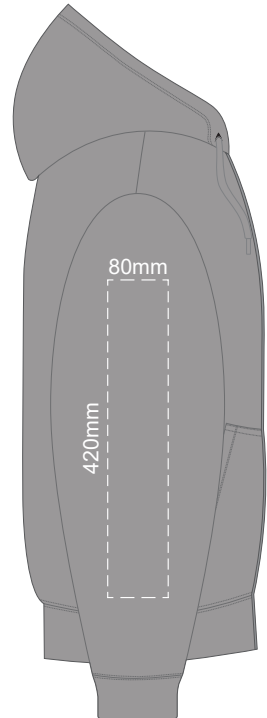

FRONT UNISEX 3XL

10% of Actual Size
Colourflex Transfer

BACK UNISEX 3XL

Print area 280x200mm can be rotated to best suit.
Branding area can be moved **anywhere within the red line.**

10% of Actual Size
Colourflex Transfer

10% of Actual Size
Colourflex Transfer

SIDE 1 UNISEX XS

SIDE 2 UNISEX XS

SIDE 1 UNISEX MEDIUM

SIDE 2 UNISEX MEDIUM

10% of Actual Size
Colourflex Transfer

10% of Actual Size
Colourflex Transfer

SIDE 1 UNISEX SMALL

SIDE 2 UNISEX SMALL

SIDE 1 UNISEX LARGE

SIDE 2 UNISEX LARGE

10% of Actual Size
Colourflex Transfer

10% of Actual Size
Colourflex Transfer

SIDE 1 UNISEX XL

SIDE 2 UNISEX XL

SIDE 1 UNISEX
2XL

SIDE 2 UNISEX
2XL

10% of Actual Size
Colourflex Transfer

SIDE 1 UNISEX
3XL

SIDE 2 UNISEX
3XL

10% of Actual Size
Embroidery

FRONT UNISEX XS

10% of Actual Size
Embroidery

FRONT UNISEX MEDIUM