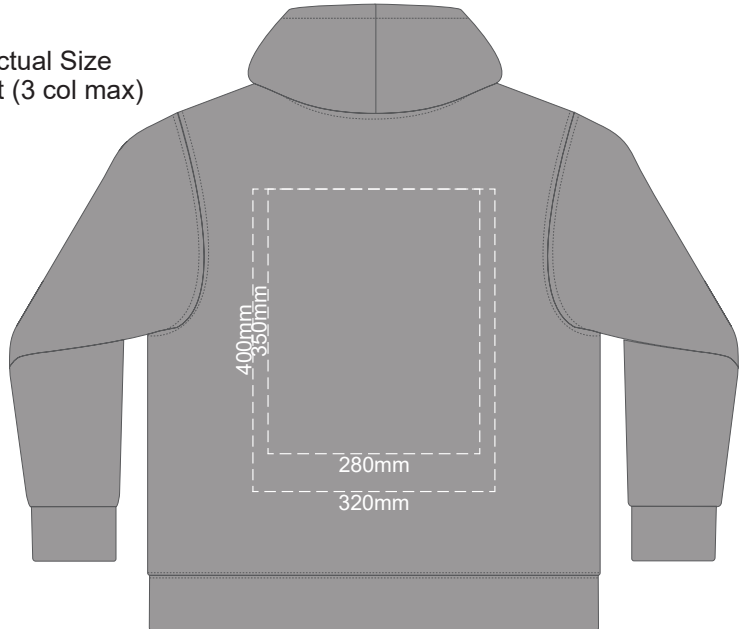

10% of Actual Size
Screen Print (3 col max)

FRONT UNISEX XS

BACK UNISEX XS

10% of Actual Size
Screen Print (3 col max)

FRONT UNISEX SMALL

BACK UNISEX SMALL

10% of Actual Size
Screen Print (3 col max)

FRONT UNISEX MEDIUM

BACK UNISEX MEDIUM

10% of Actual Size
Screen Print (3 col max)

FRONT UNISEX LARGE

BACK UNISEX LARGE

10% of Actual Size
Screen Print (3 col max)

FRONT UNISEX EXTRA LARGE

BACK UNISEX LARGE

10% of Actual Size
Screen Print (3 col max)

Print area 280x200mm can be rotated to best suit.
Branding area can be moved **anywhere within the red line.**

10% of Actual Size
Colourflex Transfer

FRONT UNISEX SMALL

BACK UNISEX SMALL

Print area 280x200mm can be rotated to best suit.
Branding area can be moved **anywhere within the red line.**

10% of Actual Size
Colourflex Transfer

FRONT UNISEX MEDIUM

BACK UNISEX MEDIUM

Print area 280x200mm can be rotated to best suit.
Branding area can be moved **anywhere within the red line.**

10% of Actual Size
Colourflex Transfer