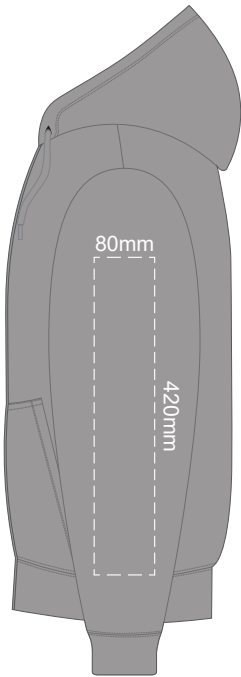

BACK UNISEX LARGE

Print area 280x200mm can be rotated to best suit.
Branding area can be moved anywhere within the red line.

10% of Actual Size
Colourflex Transfer

FRONT UNISEX XXL

BACK UNISEX XXL

Print area 280x200mm can be rotated to best suit.
Branding area can be moved anywhere within the red line.

FRONT UNISEX 3XL

10% of Actual Size
Colourflex Transfer

BACK UNISEX 3XL

Print area 280x200mm can be rotated to best suit.
Branding area can be moved **anywhere within the red line.**

10% of Actual Size
Colourflex Transfer

10% of Actual Size
Colourflex Transfer

SIDE 1 UNISEX XS

SIDE 2 UNISEX XS

SIDE 1 UNISEX MEDIUM

SIDE 2 UNISEX MEDIUM

10% of Actual Size
Colourflex Transfer

10% of Actual Size
Colourflex Transfer

SIDE 1 UNISEX SMALL

SIDE 2 UNISEX SMALL

SIDE 1 UNISEX LARGE

SIDE 2 UNISEX LARGE

10% of Actual Size
Colourflex Transfer

10% of Actual Size
Colourflex Transfer

SIDE 1 UNISEX XL

SIDE 2 UNISEX XL

SIDE 1 UNISEX
2XL