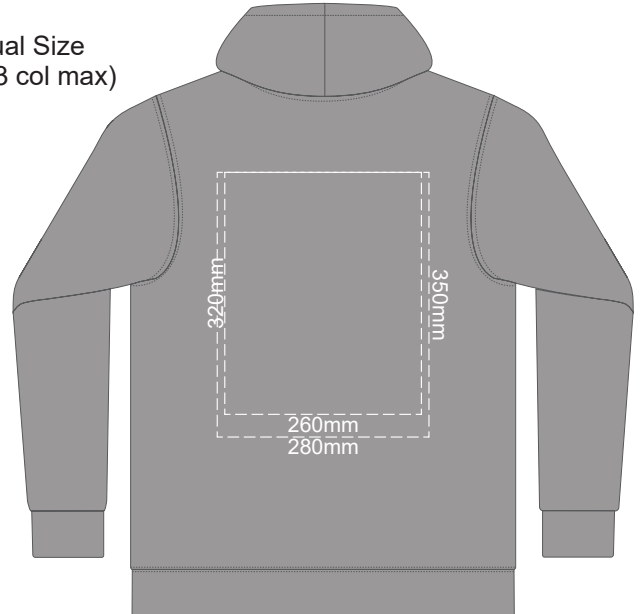

10% of Actual Size
Screen Print (3 col max)

FRONT UNISEX XS

BACK UNISEX XS

10% of Actual Size
Screen Print (3 col max)

FRONT UNISEX SMALL

BACK UNISEX SMALL

10% of Actual Size
Screen Print (3 col max)

FRONT UNISEX MEDIUM

BACK UNISEX MEDIUM

10% of Actual Size
Screen Print (3 col max)

FRONT UNISEX LARGE

BACK UNISEX LARGE

10% of Actual Size
Screen Print (3 col max)

FRONT UNISEX EXTRA LARGE

BACK UNISEX LARGE

10% of Actual Size
Screen Print (3 col max)

Print area 280x200mm can be rotated to best suit.
Branding area can be moved **anywhere within the red line.**

10% of Actual Size
Colourflex Transfer

FRONT UNISEX SMALL

BACK UNISEX SMALL

Print area 280x200mm can be rotated to best suit.
Branding area can be moved **anywhere within the red line.**

10% of Actual Size
Colourflex Transfer

FRONT UNISEX MEDIUM

BACK UNISEX MEDIUM

Print area 280x200mm can be rotated to best suit.
Branding area can be moved **anywhere within the red line.**

10% of Actual Size
Colourflex Transfer