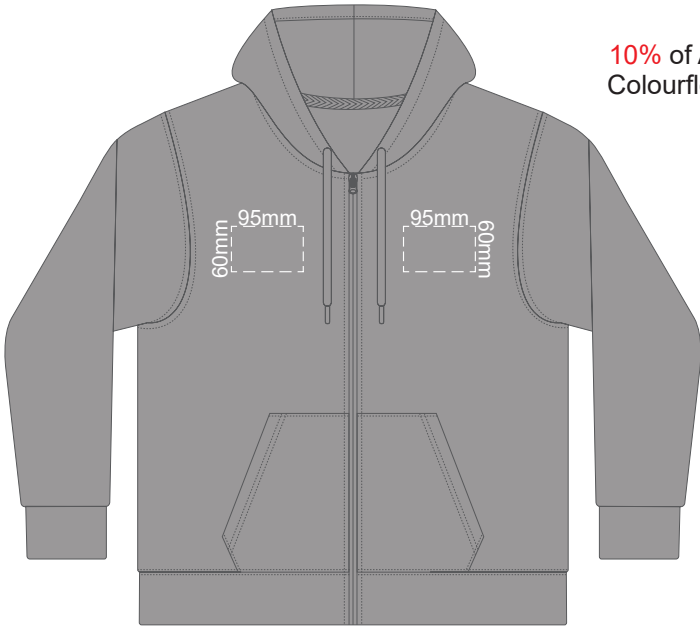

Print area 280x200mm can be rotated to best suit.
Branding area can be moved **anywhere within the red line.**

10% of Actual Size
Colourflex Transfer

FRONT UNISEX SMALL

BACK UNISEX SMALL

Print area 280x200mm can be rotated to best suit.
Branding area can be moved **anywhere within the red line.**

10% of Actual Size
Colourflex Transfer

FRONT UNISEX MEDIUM

BACK UNISEX MEDIUM

Print area 280x200mm can be rotated to best suit.
Branding area can be moved **anywhere within the red line.**

10% of Actual Size
Colourflex Transfer

FRONT UNISEX LARGE

BACK UNISEX LARGE

Print area 280x200mm can be rotated to best suit.
Branding area can be moved anywhere within the red line.

10% of Actual Size
Colourflex Transfer

FRONT UNISEX EXTRA LARGE

BACK UNISEX LARGE

Print area 280x200mm can be rotated to best suit.
Branding area can be moved anywhere within the red line.

10% of Actual Size
Colourflex Transfer

FRONT UNISEX XXL

BACK UNISEX XXL

Print area 280x200mm can be rotated to best suit.
Branding area can be moved anywhere within the red line.