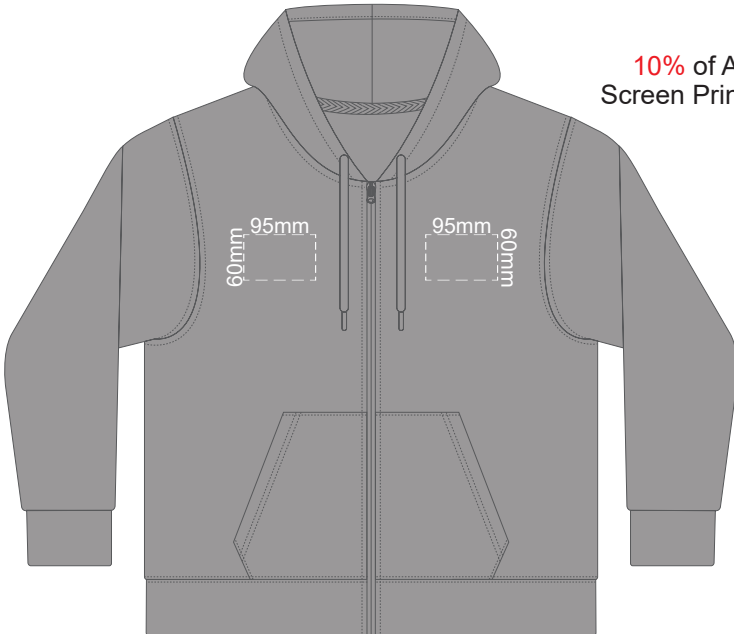

10% of Actual Size
Screen Print (3 col max)

FRONT UNISEX XS

BACK UNISEX XS

10% of Actual Size
Screen Print (3 col max)

FRONT UNISEX SMALL

BACK UNISEX SMALL

10% of Actual Size
Screen Print (3 col max)

FRONT UNISEX MEDIUM

BACK UNISEX MEDIUM

10% of Actual Size
Screen Print (3 col max)

FRONT UNISEX LARGE

BACK UNISEX LARGE

10% of Actual Size
Screen Print (3 col max)

FRONT UNISEX EXTRA LARGE

BACK UNISEX LARGE

10% of Actual Size
Screen Print (3 col max)

FRONT UNISEX XXL

BACK UNISEX XXL

10% of Actual Size
Screen Print (3 col max)

FRONT UNISEX 3XL

BACK UNISEX 3XL

10% of Actual Size
Colourflex Transfer

FRONT UNISEX XS

BACK UNISEX XS

Print area 280x200mm can be rotated to best suit.
Branding area can be moved **anywhere within the red line.**

10% of Actual Size
Colourflex Transfer

FRONT UNISEX SMALL

BACK UNISEX SMALL

Print area 280x200mm can be rotated to best suit.
Branding area can be moved **anywhere within the red line.**