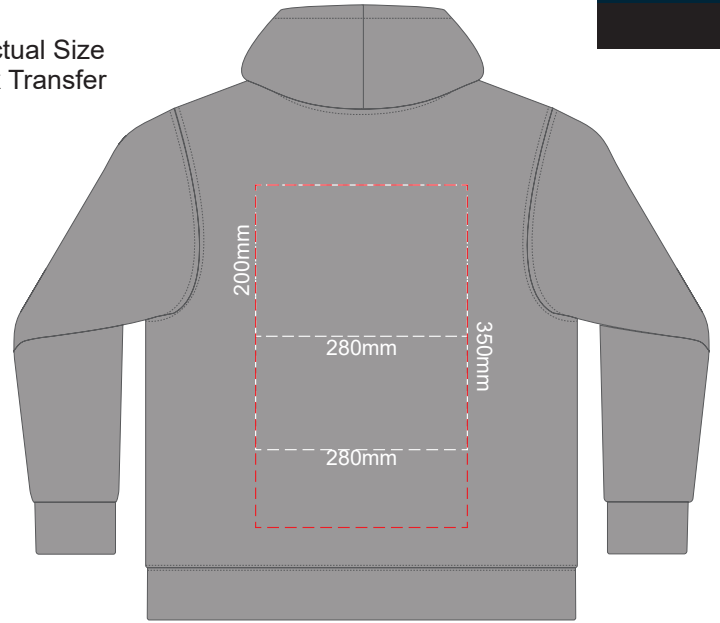

Print area 280x200mm can be rotated to best suit.
Branding area can be moved **anywhere within the red line.**

10% of Actual Size
Colourflex Transfer

FRONT UNISEX SMALL

BACK UNISEX SMALL

Print area 280x200mm can be rotated to best suit.
Branding area can be moved **anywhere within the red line.**

10% of Actual Size
Colourflex Transfer

FRONT UNISEX MEDIUM

BACK UNISEX MEDIUM

Print area 280x200mm can be rotated to best suit.
Branding area can be moved **anywhere within the red line.**

10% of Actual Size
Colourflex Transfer

FRONT UNISEX LARGE

BACK UNISEX LARGE

Print area 280x200mm can be rotated to best suit.
Branding area can be moved anywhere within the red line.

10% of Actual Size
Colourflex Transfer

FRONT UNISEX EXTRA LARGE

BACK UNISEX LARGE

Print area 280x200mm can be rotated to best suit.
Branding area can be moved anywhere within the red line.

10% of Actual Size
Colourflex Transfer

FRONT UNISEX XXL

BACK UNISEX XXL

Print area 280x200mm can be rotated to best suit.
Branding area can be moved anywhere within the red line.