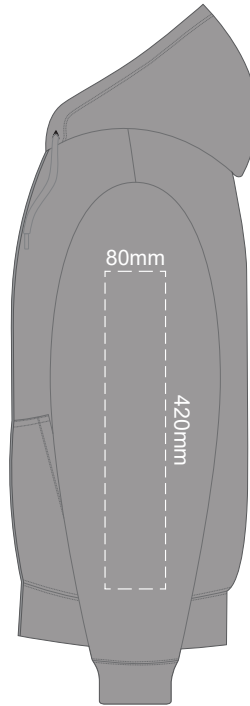

BACK UNISEX LARGE

Print area 280x200mm can be rotated to best suit.
Branding area can be moved anywhere within the red line.

10% of Actual Size
Colourflex Transfer

FRONT UNISEX XXL

BACK UNISEX XXL

Print area 280x200mm can be rotated to best suit.
Branding area can be moved anywhere within the red line.

FRONT UNISEX 3XL

10% of Actual Size
Colourflex Transfer

BACK UNISEX 3XL

Print area 280x200mm can be rotated to best suit.
Branding area can be moved **anywhere within the red line.**

10% of Actual Size
Colourflex Transfer

10% of Actual Size
Colourflex Transfer

SIDE 1 UNISEX XS

SIDE 2 UNISEX XS

SIDE 1 UNISEX MEDIUM

SIDE 2 UNISEX MEDIUM

10% of Actual Size
Colourflex Transfer

10% of Actual Size
Colourflex Transfer

SIDE 1 UNISEX SMALL

SIDE 2 UNISEX SMALL

SIDE 1 UNISEX LARGE

SIDE 2 UNISEX LARGE

10% of Actual Size
Colourflex Transfer

10% of Actual Size
Colourflex Transfer

SIDE 1 UNISEX XL

SIDE 2 UNISEX XL

SIDE 1 UNISEX
2XL