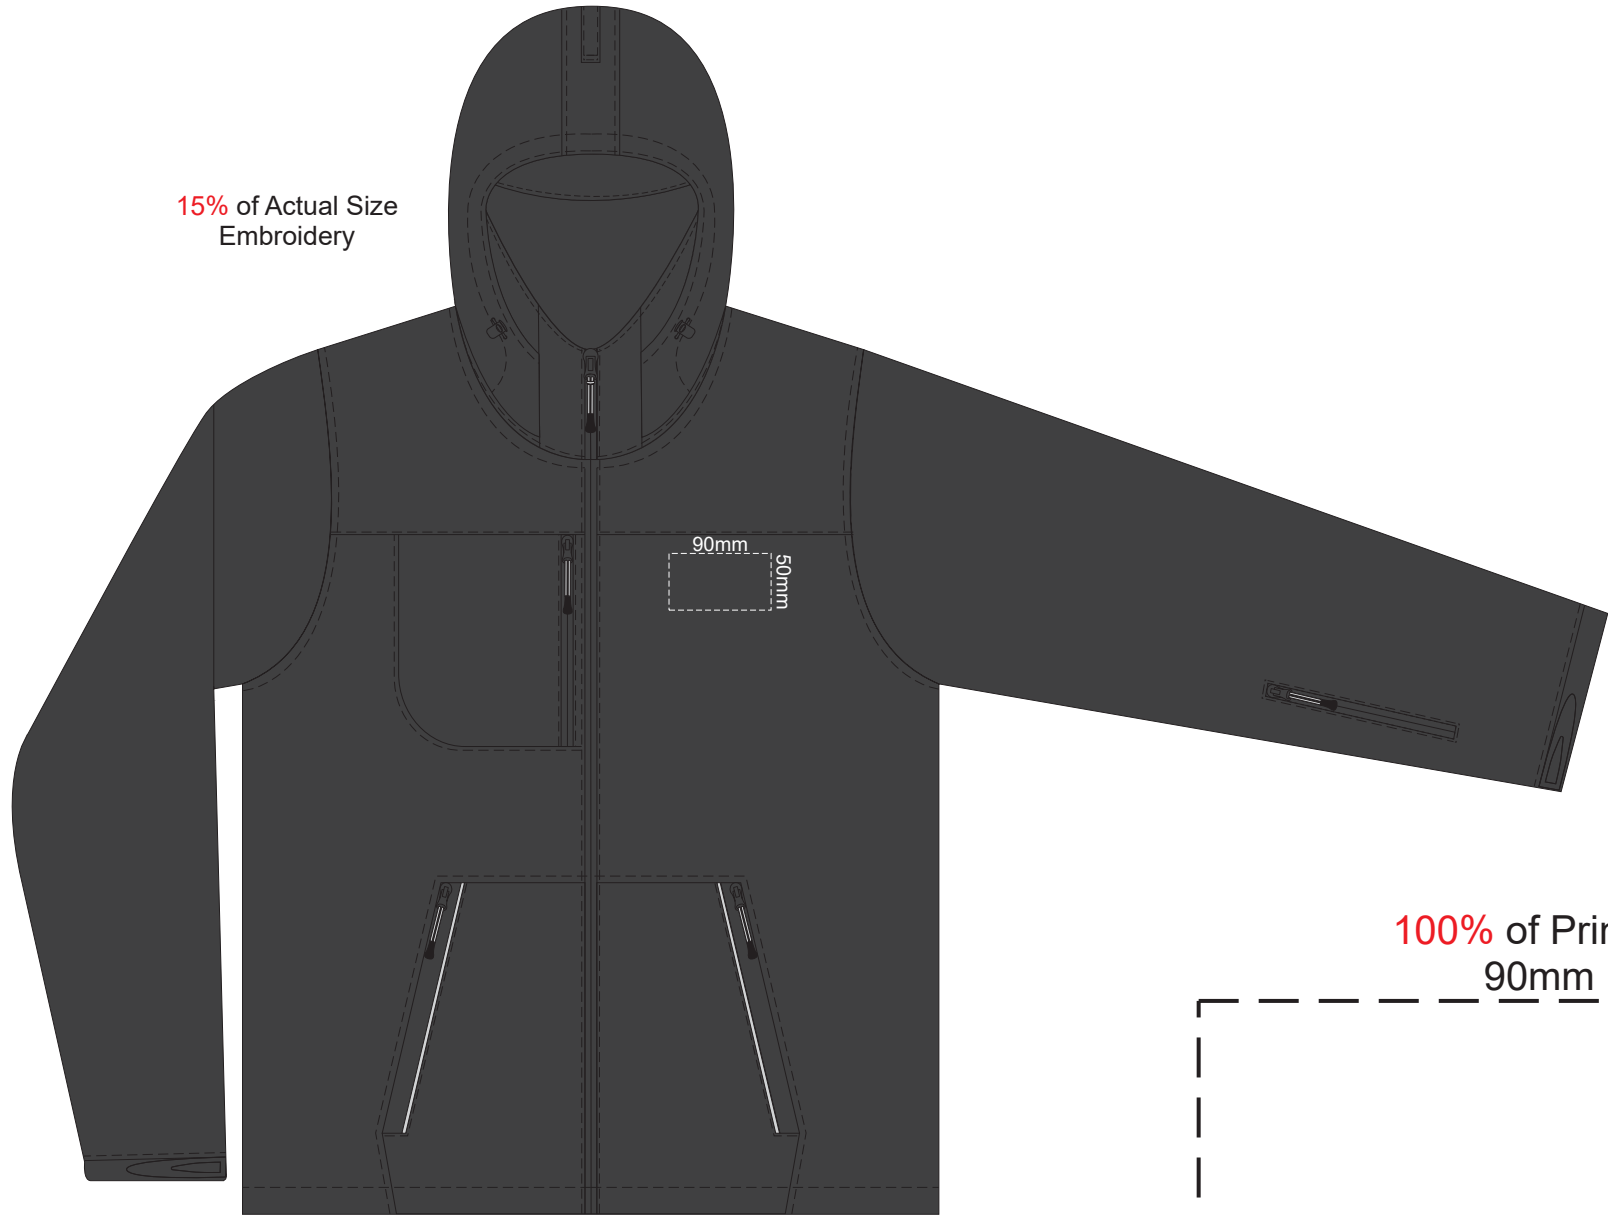

15% of Actual Size  
Embroidery

**FRONT MENS SMALL**

100% of Print Size  
90mm

15% of Actual Size  
Embroidery

100% of Print Size  
90mm

**FRONT MENS MEDIUM**

15% of Actual Size  
Embroidery

90mm  
50mm

100% of Print Size  
90mm

**FRONT MENS LARGE**

15% of Actual Size  
Embroidery

90mm  
50mm

100% of Print Size  
90mm

**FRONT MENS XL**

15% of Actual Size  
Embroidery

90mm  
50mm

100% of Print Size  
90mm

**FRONT MENS XXL**

15% of Actual Size  
Embroidery

90mm  
50mm

100% of Print Size  
90mm

**FRONT MENS 3XL**