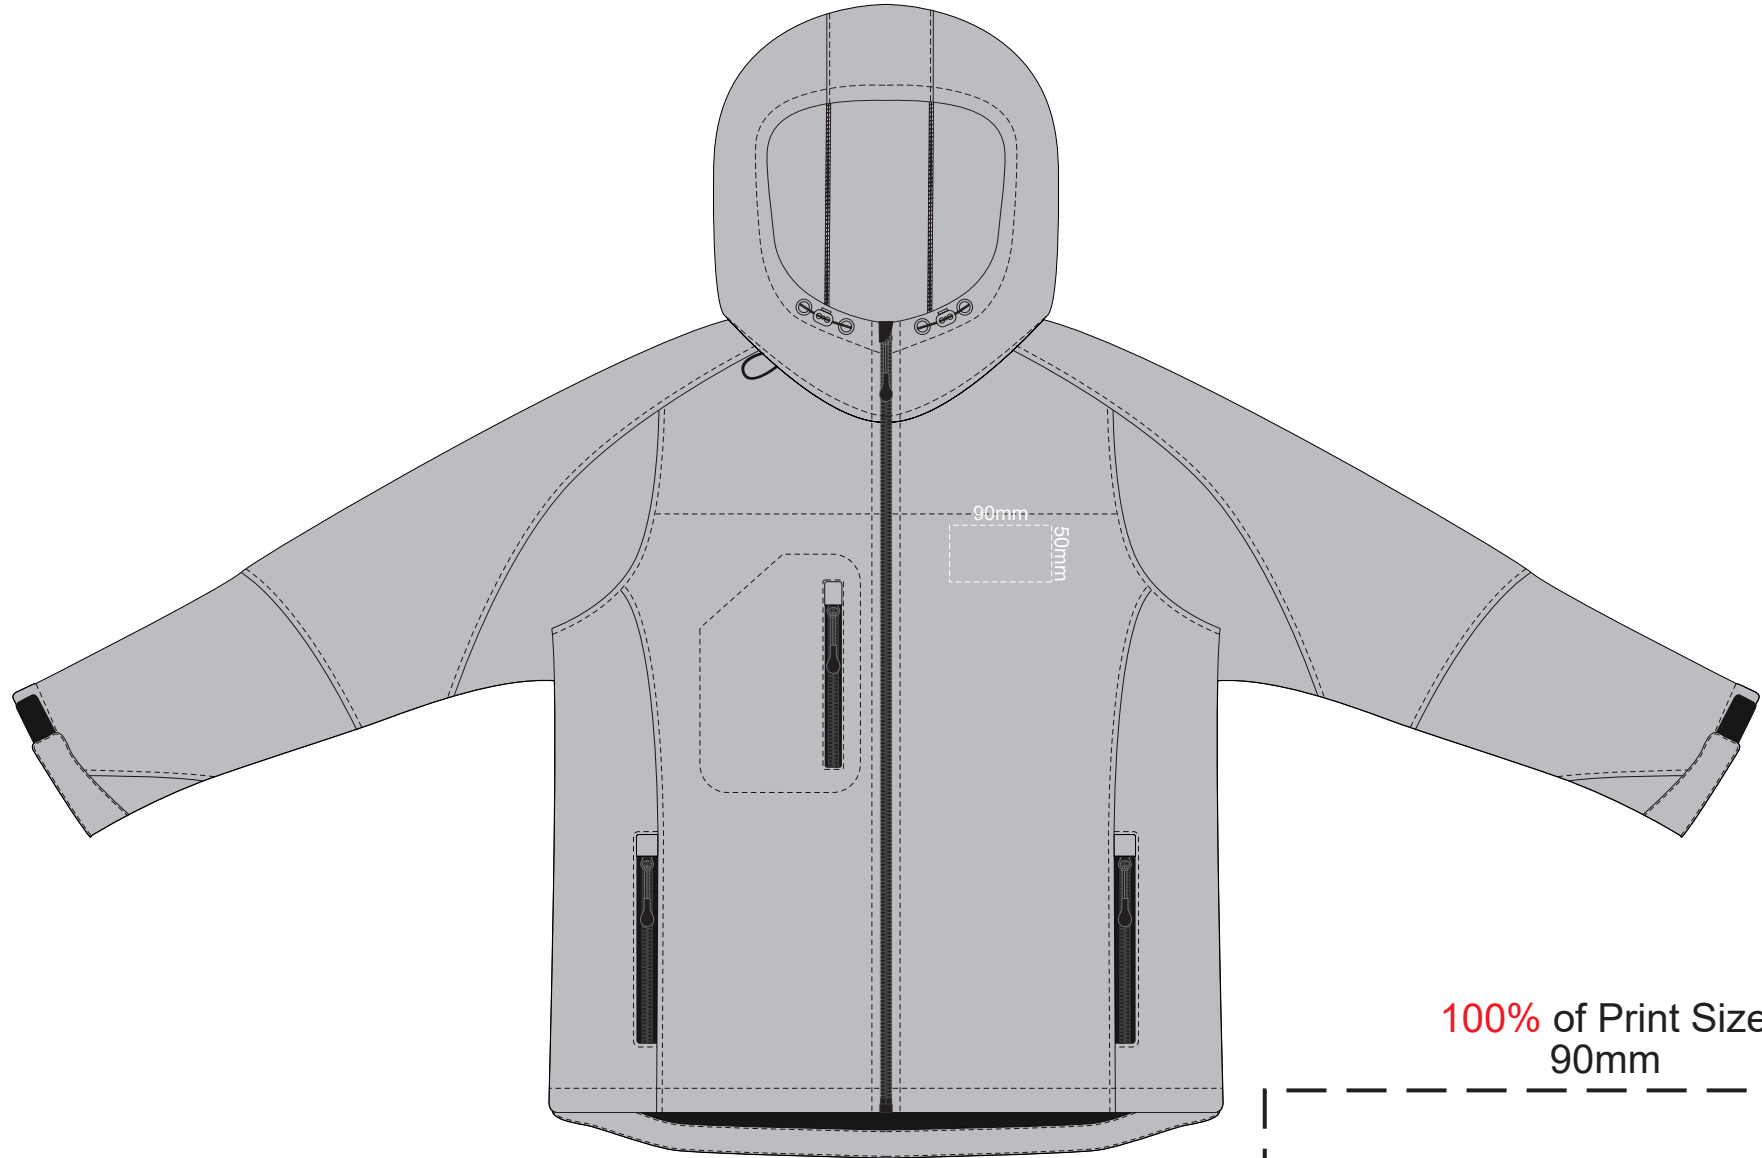

15% of Actual Size
Embroidery

FRONT MENS XS

100% of Print Size
90mm

15% of Actual Size
Embroidery

FRONT MENS SMALL

100% of Print Size
90mm

50mm

15% of Actual Size
Embroidery

100% of Print Size
90mm

FRONT MENS MEDIUM

50mm

15% of Actual Size
Embroidery

100% of Print Size
90mm

FRONT MENS LARGE

15% of Actual Size
Embroidery

90mm
50mm

100% of Print Size
90mm

50mm

FRONT MENS XL

15% of Actual Size
Embroidery

100% of Print Size
90mm

FRONT MENS 2XL

50mm

15% of Actual Size
Embroidery

100% of Print Size
90mm

FRONT MENS 3XL