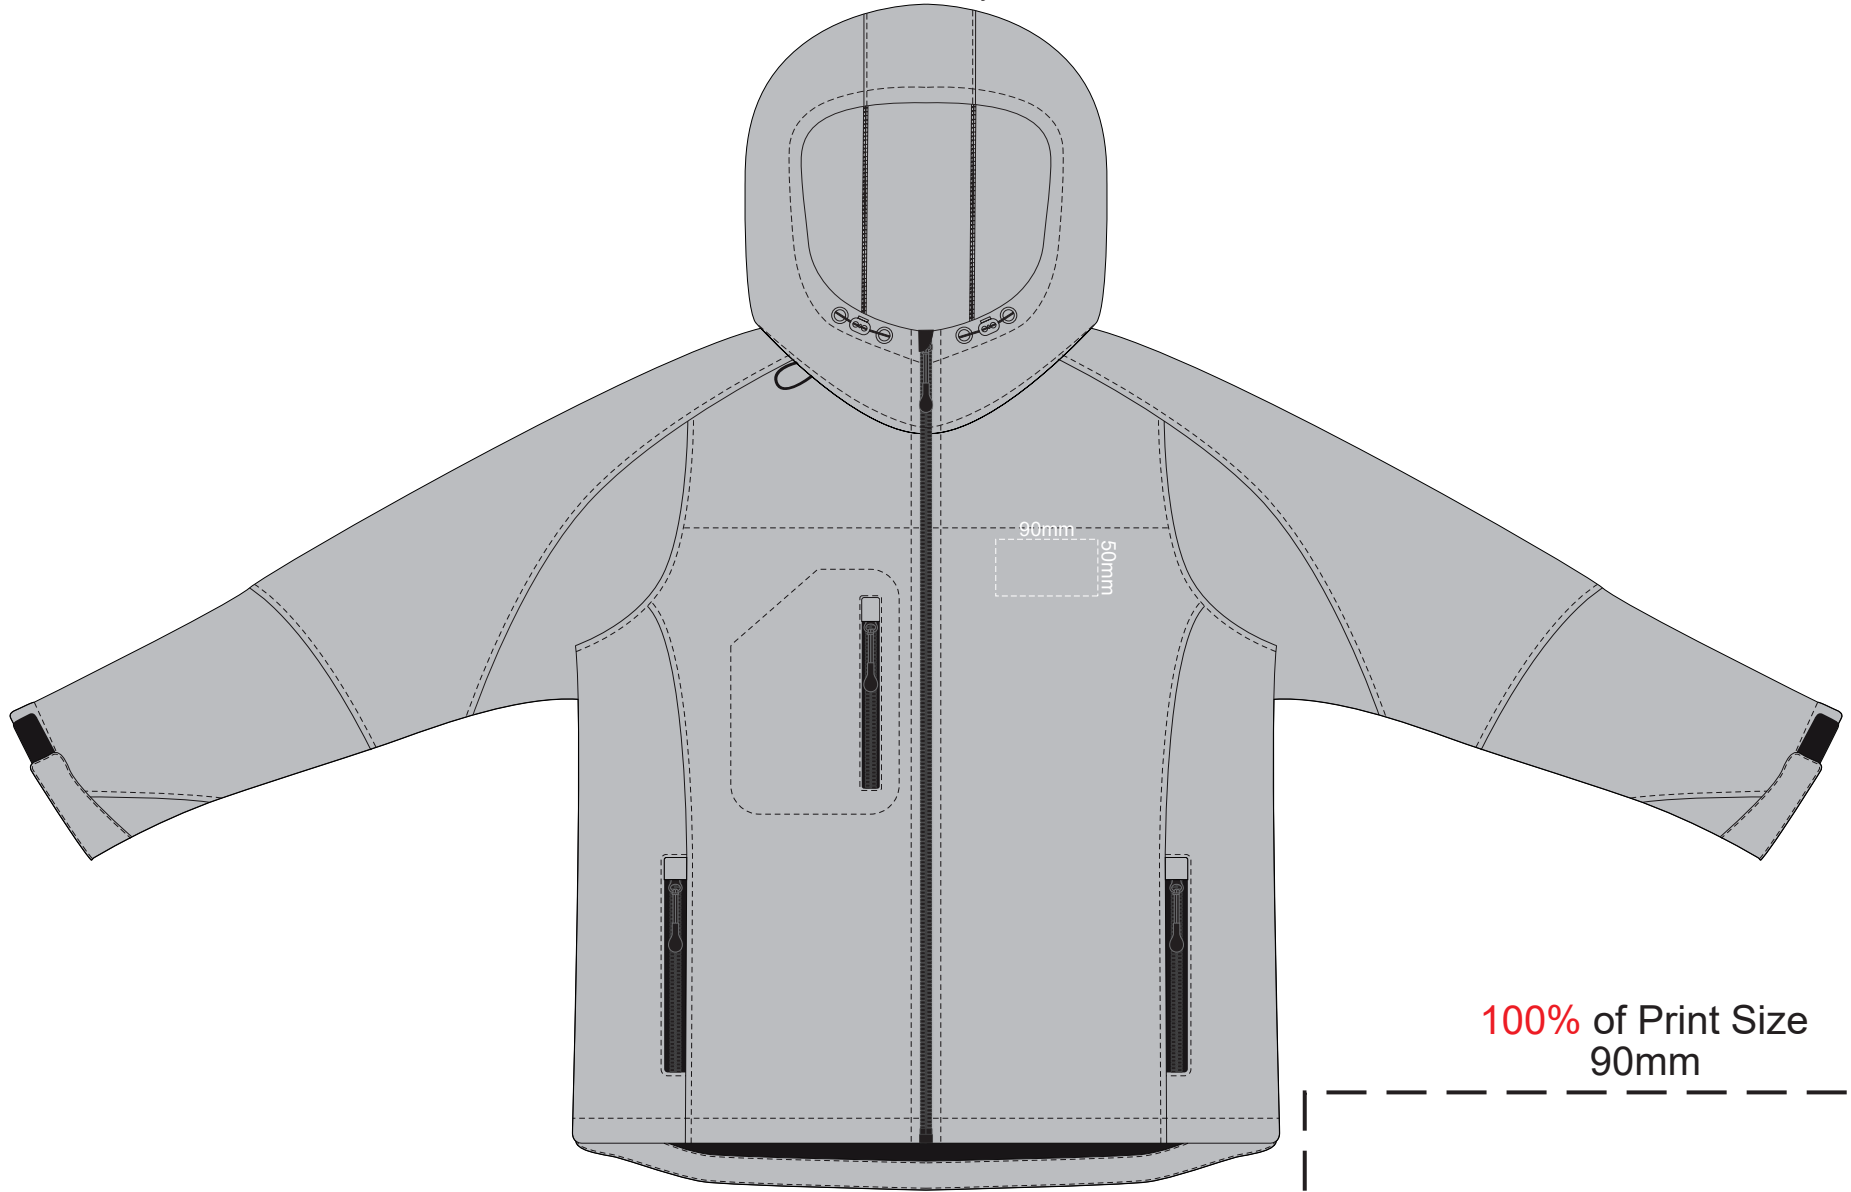

15% of Actual Size
Embroidery

FRONT MENS XS

100% of Print Size
90mm

15% of Actual Size
Embroidery

FRONT MENS SMALL

100% of Print Size
90mm

50mm

15% of Actual Size
Embroidery

100% of Print Size
90mm

FRONT MENS MEDIUM

50mm

15% of Actual Size
Embroidery

100% of Print Size
90mm

FRONT MENS LARGE

15% of Actual Size
Embroidery

90mm
50mm

100% of Print Size
90mm

50mm

FRONT MENS XL

15% of Actual Size
Embroidery

100% of Print Size
90mm

FRONT MENS 2XL

50mm

15% of Actual Size
Embroidery

100% of Print Size
90mm

FRONT MENS 3XL