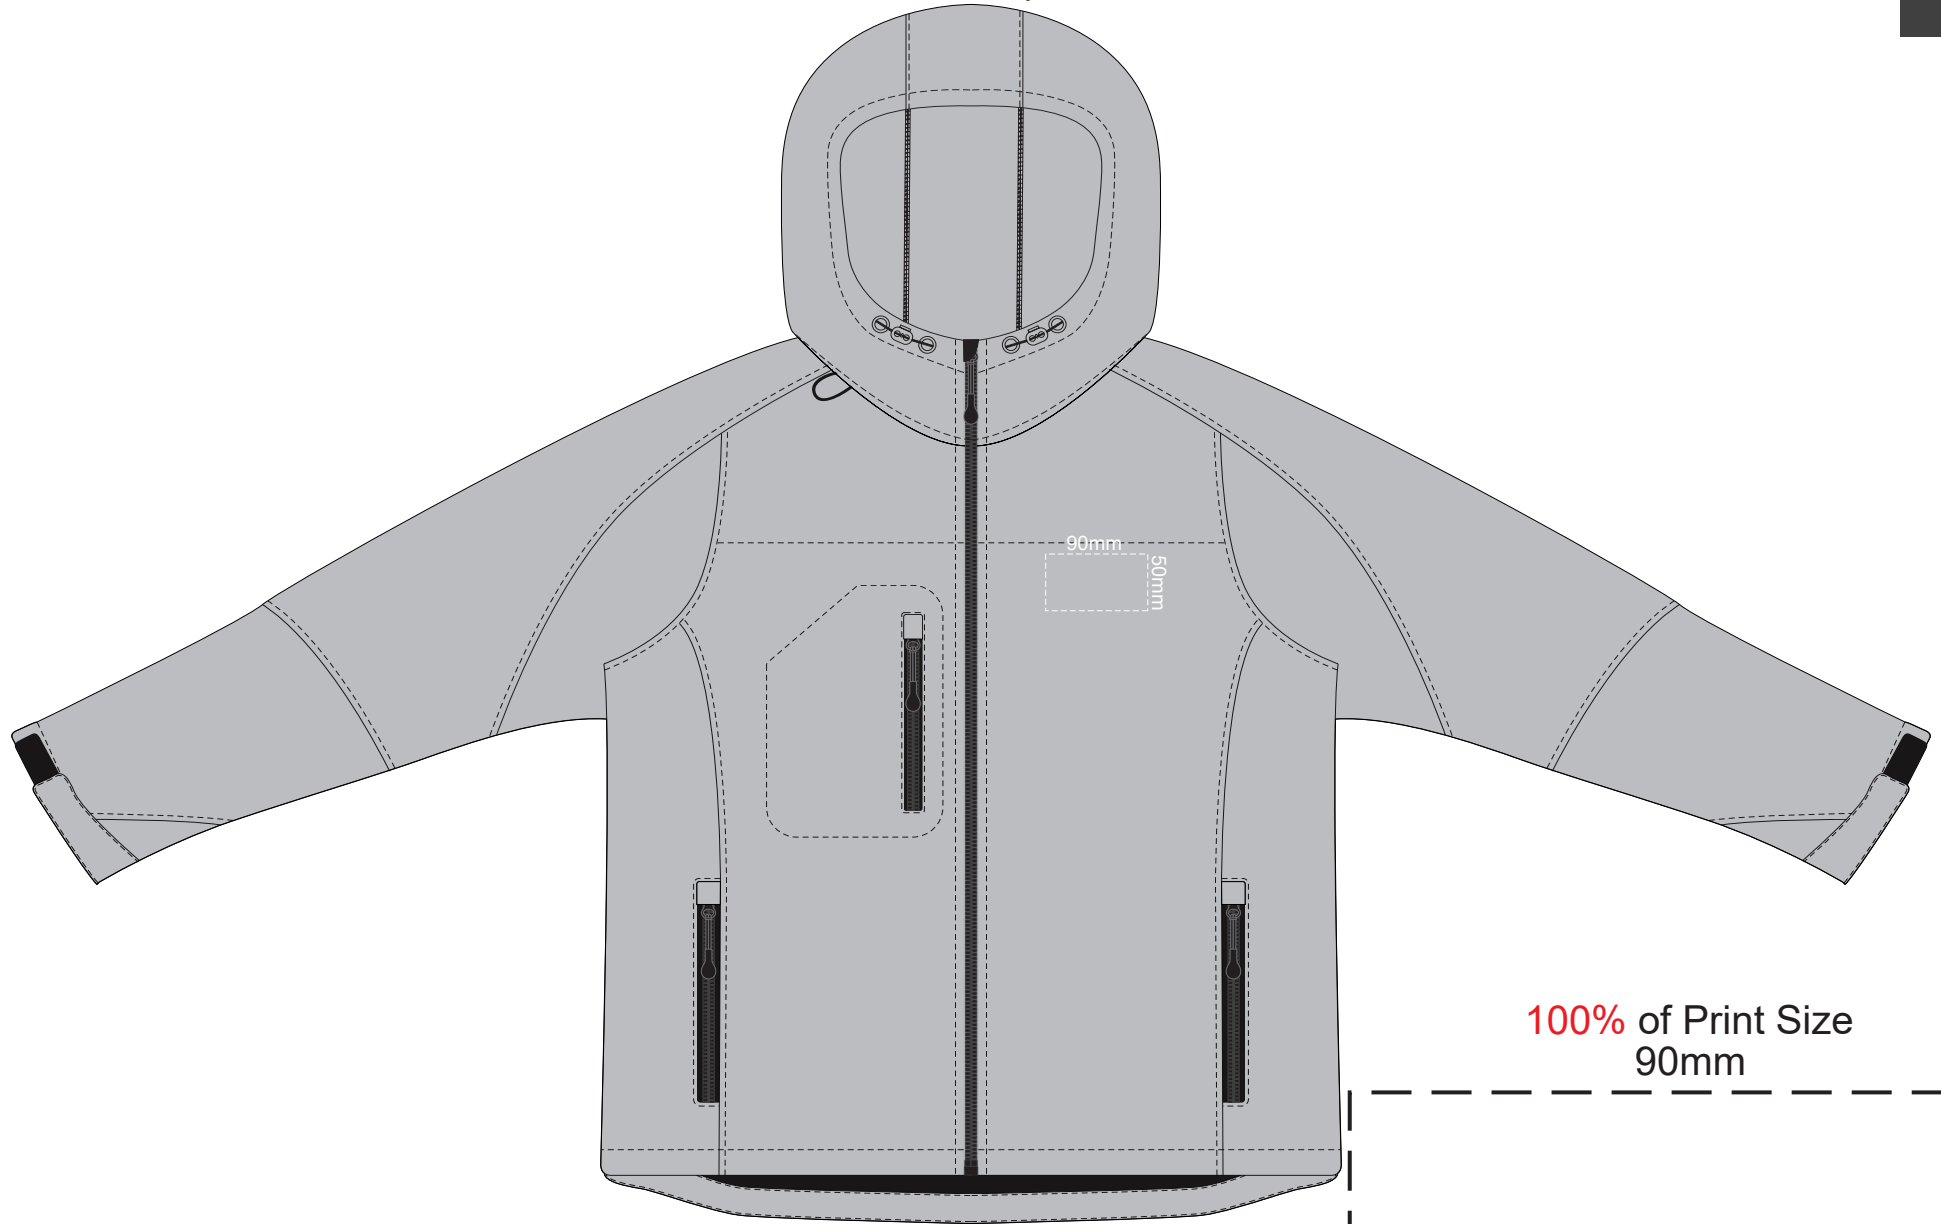

15% of Actual Size
Embroidery

FRONT MENS XS

100% of Print Size
90mm

15% of Actual Size
Embroidery

FRONT MENS SMALL

100% of Print Size
90mm

50mm

15% of Actual Size
Embroidery

100% of Print Size
90mm

FRONT MENS MEDIUM

50mm

15% of Actual Size
Embroidery

100% of Print Size
90mm

FRONT MENS LARGE

15% of Actual Size
Embroidery

90mm
50mm

100% of Print Size
90mm

50mm

FRONT MENS XL

15% of Actual Size
Embroidery

100% of Print Size
90mm

FRONT MENS 2XL

50mm

15% of Actual Size
Embroidery

100% of Print Size
90mm

FRONT MENS 3XL