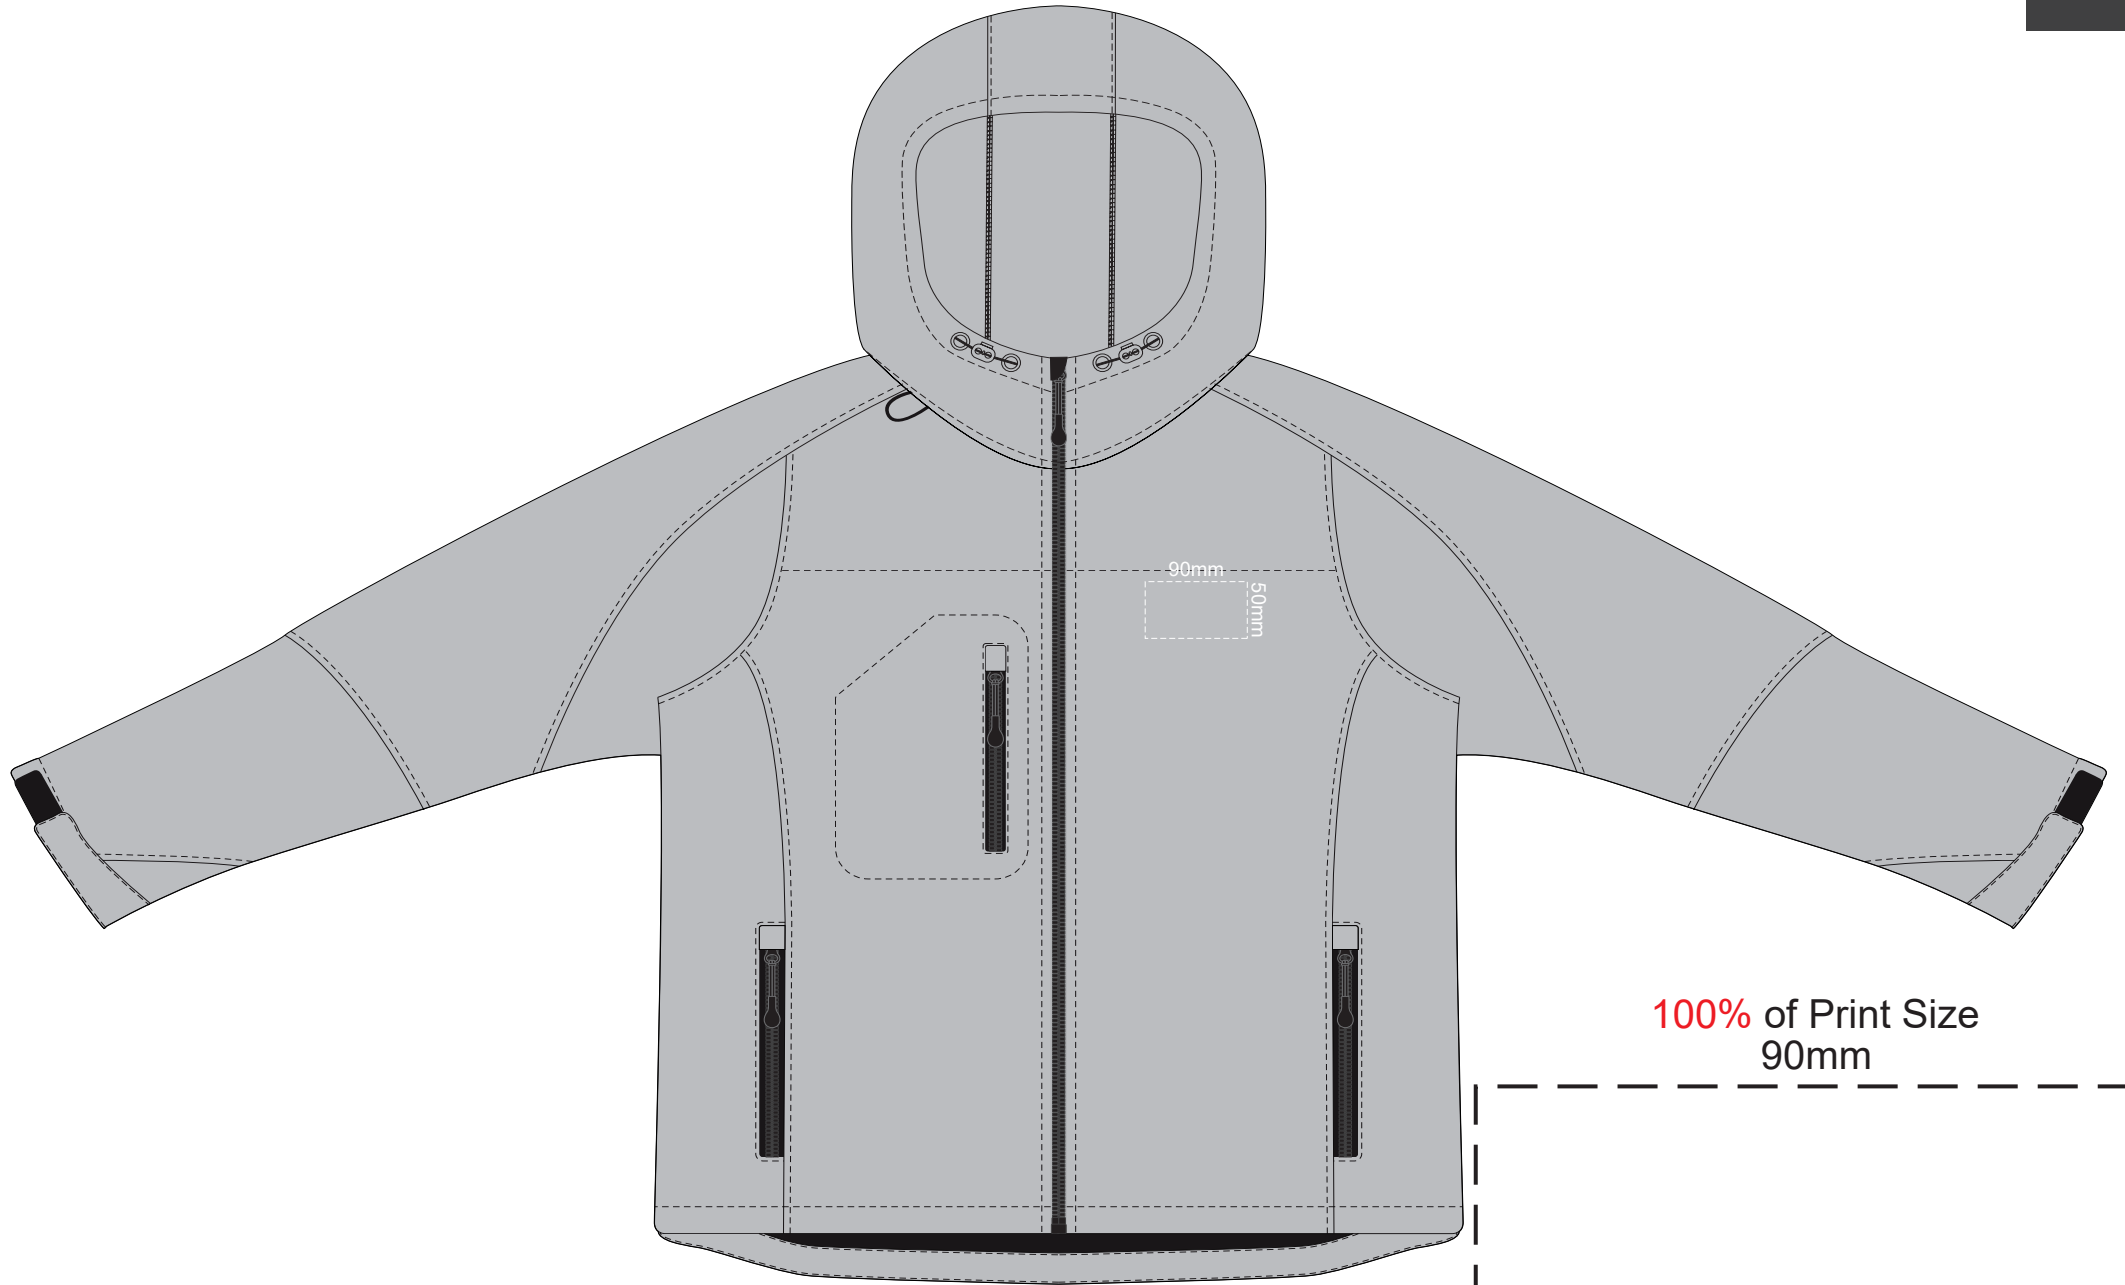

100% of Print Size
90mm

50mm

FRONT MENS XL

15% of Actual Size
Embroidery

100% of Print Size
90mm

FRONT MENS 2XL

50mm

15% of Actual Size
Embroidery

100% of Print Size
90mm

FRONT MENS 3XL