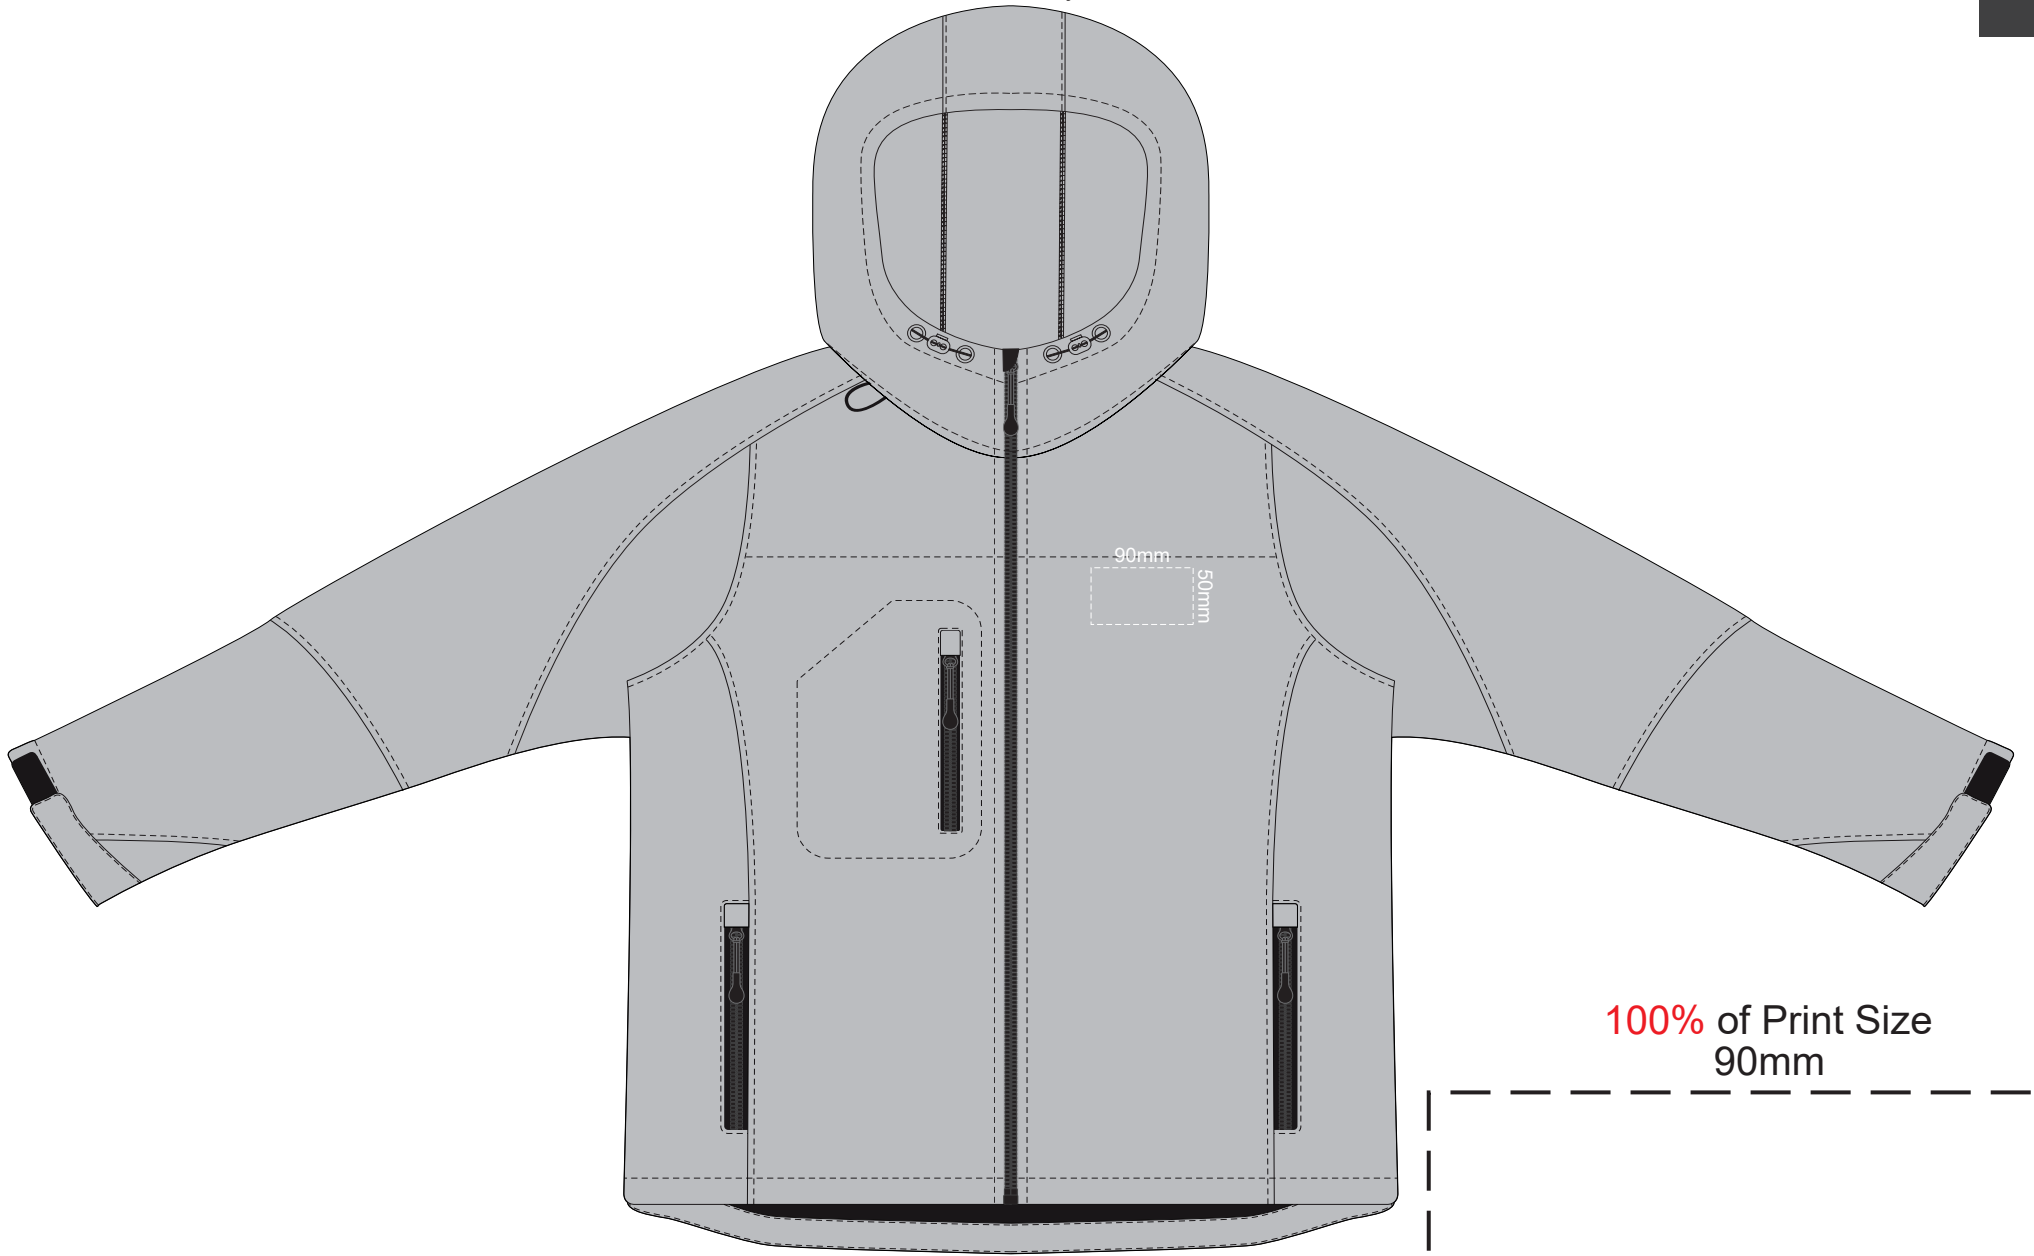

15% of Actual Size
Embroidery

FRONT MENS XS

100% of Print Size
90mm

15% of Actual Size
Embroidery

FRONT MENS SMALL

100% of Print Size
90mm

50mm

15% of Actual Size
Embroidery

100% of Print Size
90mm

FRONT MENS MEDIUM

50mm

15% of Actual Size
Embroidery

100% of Print Size
90mm

FRONT MENS LARGE

15% of Actual Size
Embroidery

90mm
50mm

100% of Print Size
90mm

50mm

FRONT MENS XL

15% of Actual Size
Embroidery

100% of Print Size
90mm

FRONT MENS 2XL

50mm

15% of Actual Size
Embroidery

100% of Print Size
90mm

FRONT MENS 3XL