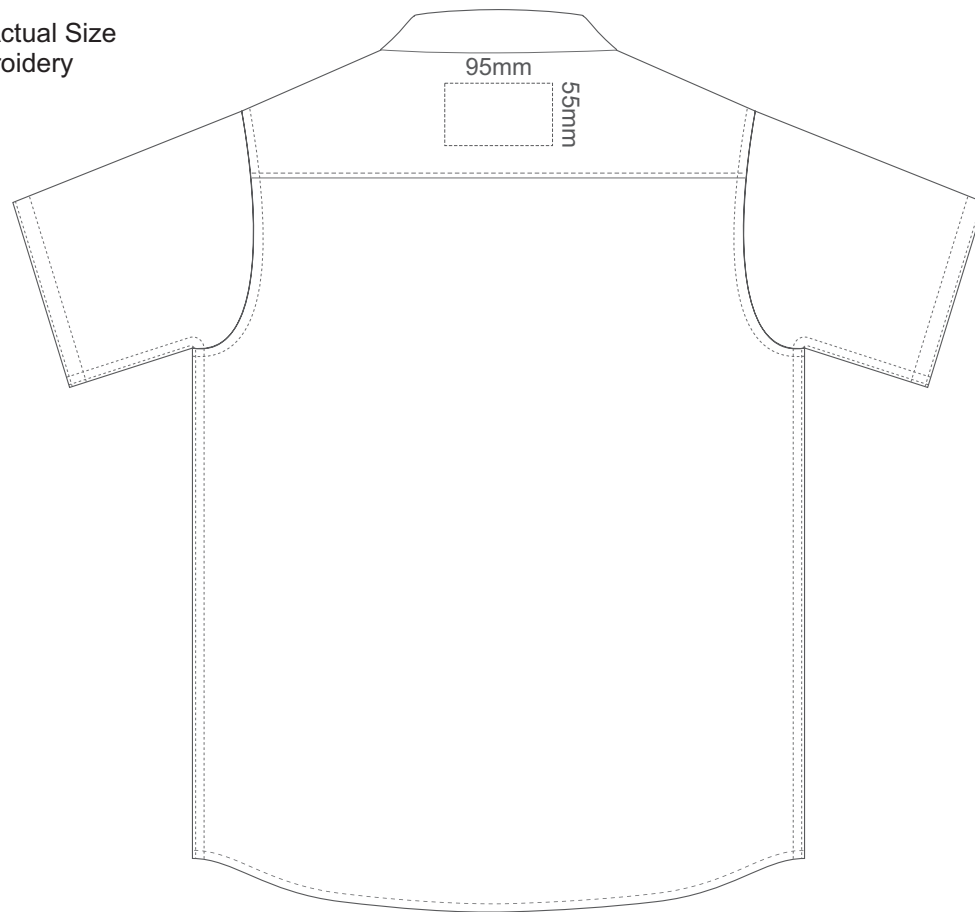

15% of Actual Size
Embroidery

BROADWAY MENS SMALL FRONT

BROADWAY MENS SMALL BACK

15% of Actual Size
Embroidery

BROADWAY MENS MEDIUM FRONT

BROADWAY MENS MEDIUM BACK

- WHITE
- DARK BLUE
- BLACK

15% of Actual Size
Embroidery

BROADWAY MENS LARGE FRONT

BROADWAY MENS LARGE BACK

- WHITE
- DARK BLUE
- BLACK

15% of Actual Size
Embroidery

BROADWAY MENS XL FRONT

BROADWAY MENS XL BACK

- WHITE
- DARK BLUE
- BLACK

15% of Actual Size
Embroidery

90mm

90mm

95mm

55mm

BROADWAY MENS XXL FRONT

BROADWAY MENS XXL BACK

- WHITE
- DARK BLUE
- BLACK

15% of Actual Size
Embroidery

15% of Actual Size
Embroidery

BROADWAY MENS 5XL FRONT

- WHITE
- DARK BLUE
- BLACK

15% of Actual Size
Embroidery

BROADWAY MENS 5XL BACK