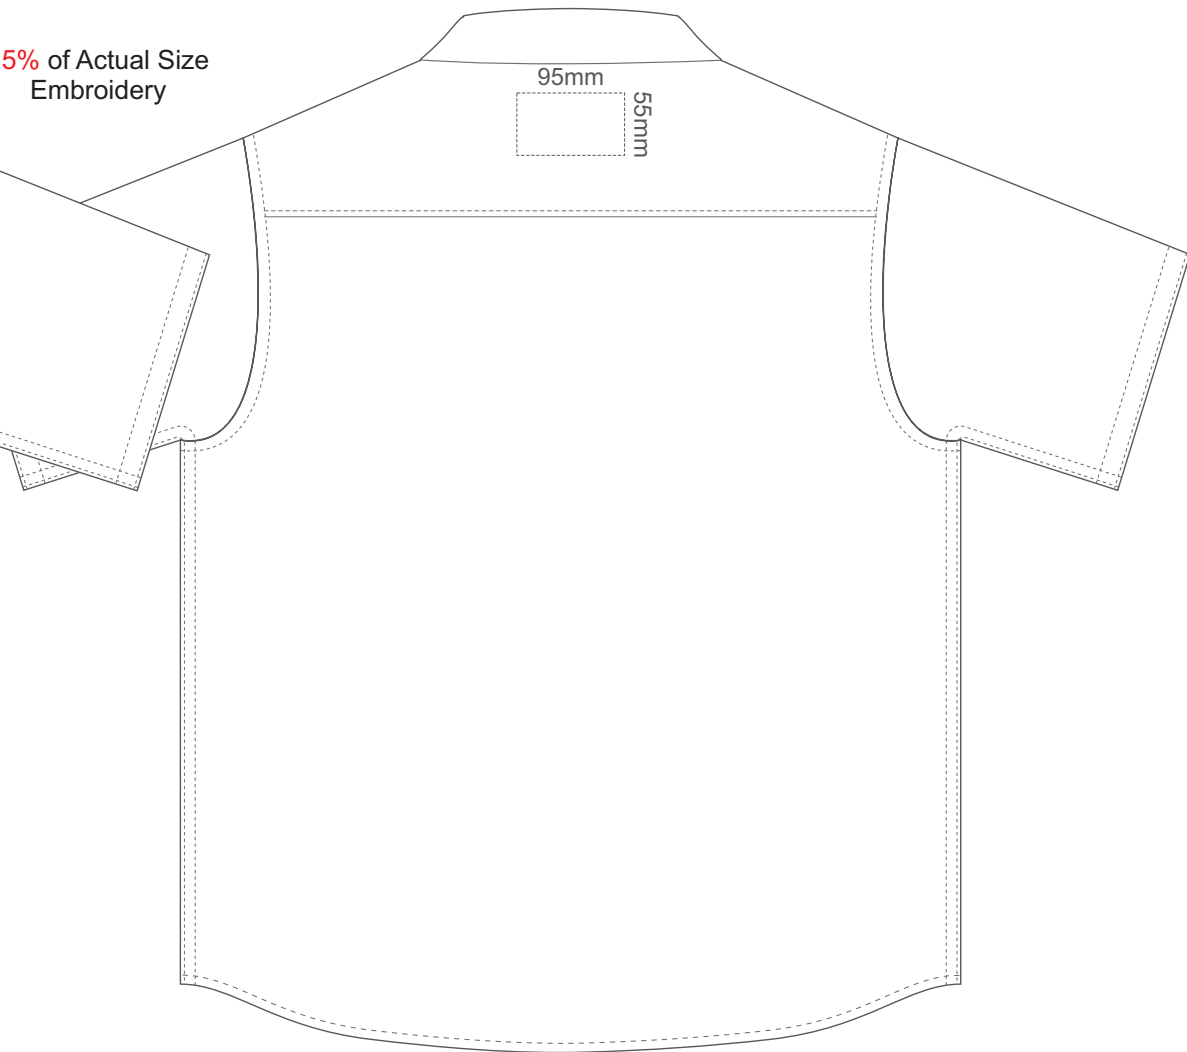

BROADWAY MENS 3XL BACK