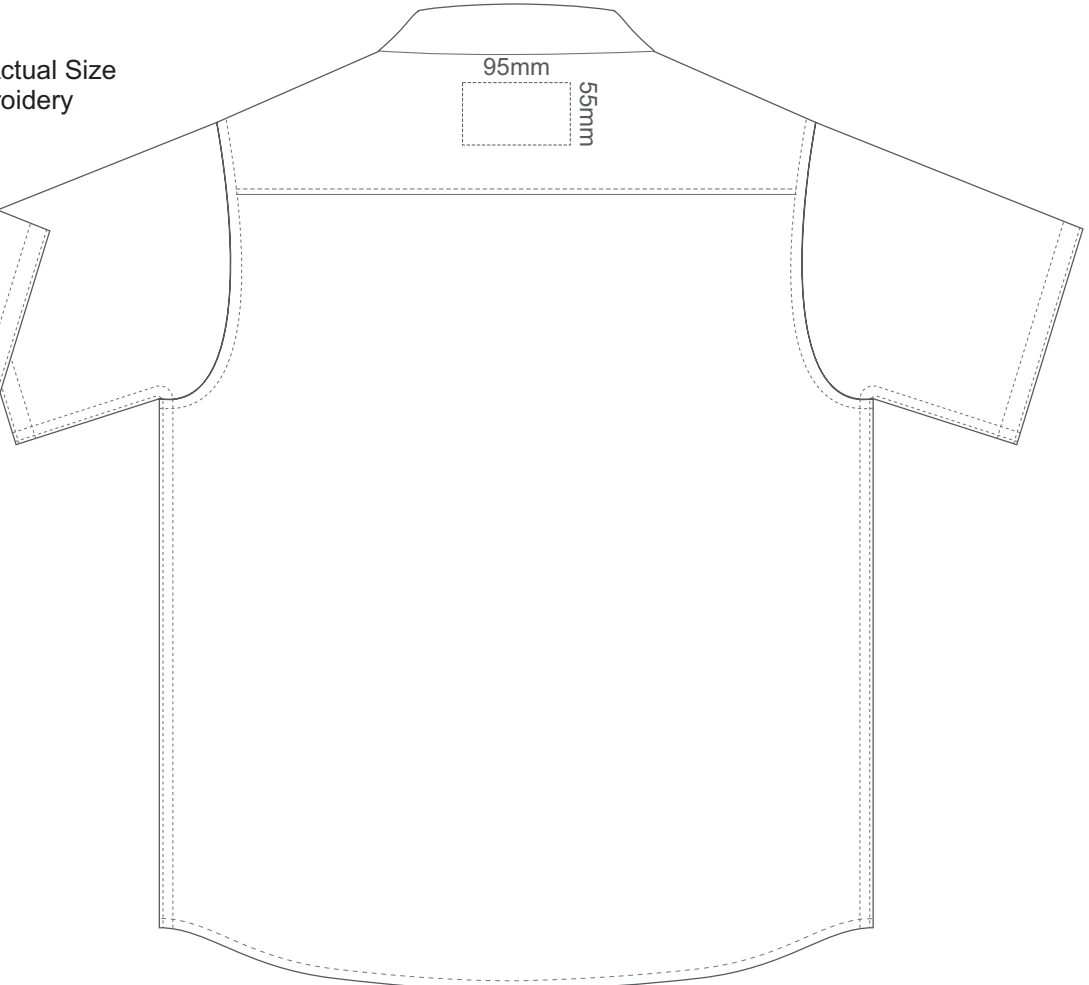

15% of Actual Size
Embroidery

BROADWAY MENS SMALL FRONT

BROADWAY MENS SMALL BACK

15% of Actual Size
Embroidery

BROADWAY MENS MEDIUM FRONT

BROADWAY MENS MEDIUM BACK

- WHITE
- DARK BLUE
- BLACK

15% of Actual Size
Embroidery

BROADWAY MENS LARGE FRONT

BROADWAY MENS LARGE BACK

- WHITE
- DARK BLUE
- BLACK

15% of Actual Size
Embroidery

BROADWAY MENS XL FRONT

BROADWAY MENS XL BACK

- WHITE
- DARK BLUE
- BLACK

15% of Actual Size
Embroidery

90mm

90mm

95mm

55mm

BROADWAY MENS XXL FRONT

BROADWAY MENS XXL BACK

- WHITE
- DARK BLUE
- BLACK

15% of Actual Size
Embroidery

15% of Actual Size
Embroidery

BROADWAY MENS 5XL FRONT

- WHITE
- DARK BLUE
- BLACK

15% of Actual Size
Embroidery

BROADWAY MENS 5XL BACK