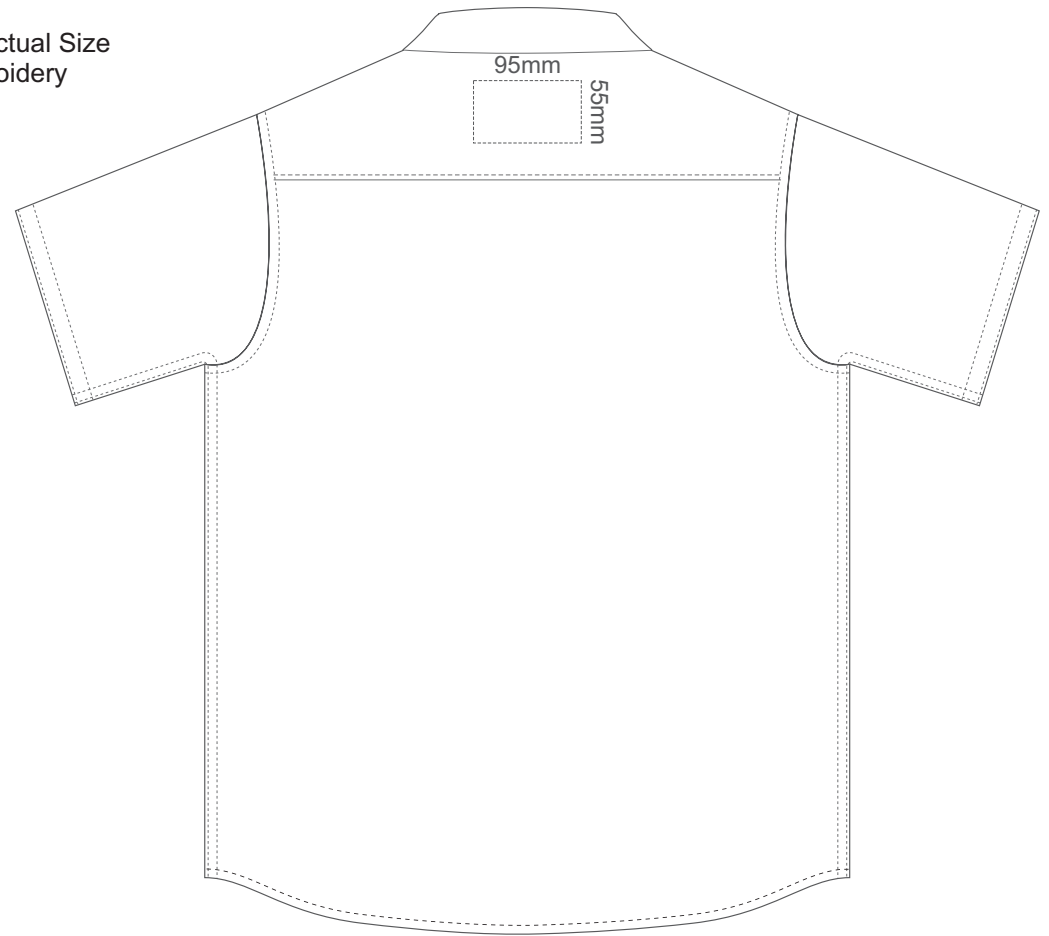

15% of Actual Size
Embroidery

BROADWAY MENS SMALL FRONT

BROADWAY MENS SMALL BACK

15% of Actual Size
Embroidery

BROADWAY MENS MEDIUM FRONT

BROADWAY MENS MEDIUM BACK

- WHITE
- DARK BLUE
- BLACK

15% of Actual Size
Embroidery

BROADWAY MENS LARGE FRONT

BROADWAY MENS LARGE BACK

- WHITE
- DARK BLUE
- BLACK

15% of Actual Size
Embroidery

BROADWAY MENS XL FRONT

BROADWAY MENS XL BACK

- WHITE
- DARK BLUE
- BLACK

15% of Actual Size
Embroidery

90mm

90mm

95mm

55mm

BROADWAY MENS XXL FRONT

BROADWAY MENS XXL BACK

- WHITE
- DARK BLUE
- BLACK

15% of Actual Size
Embroidery