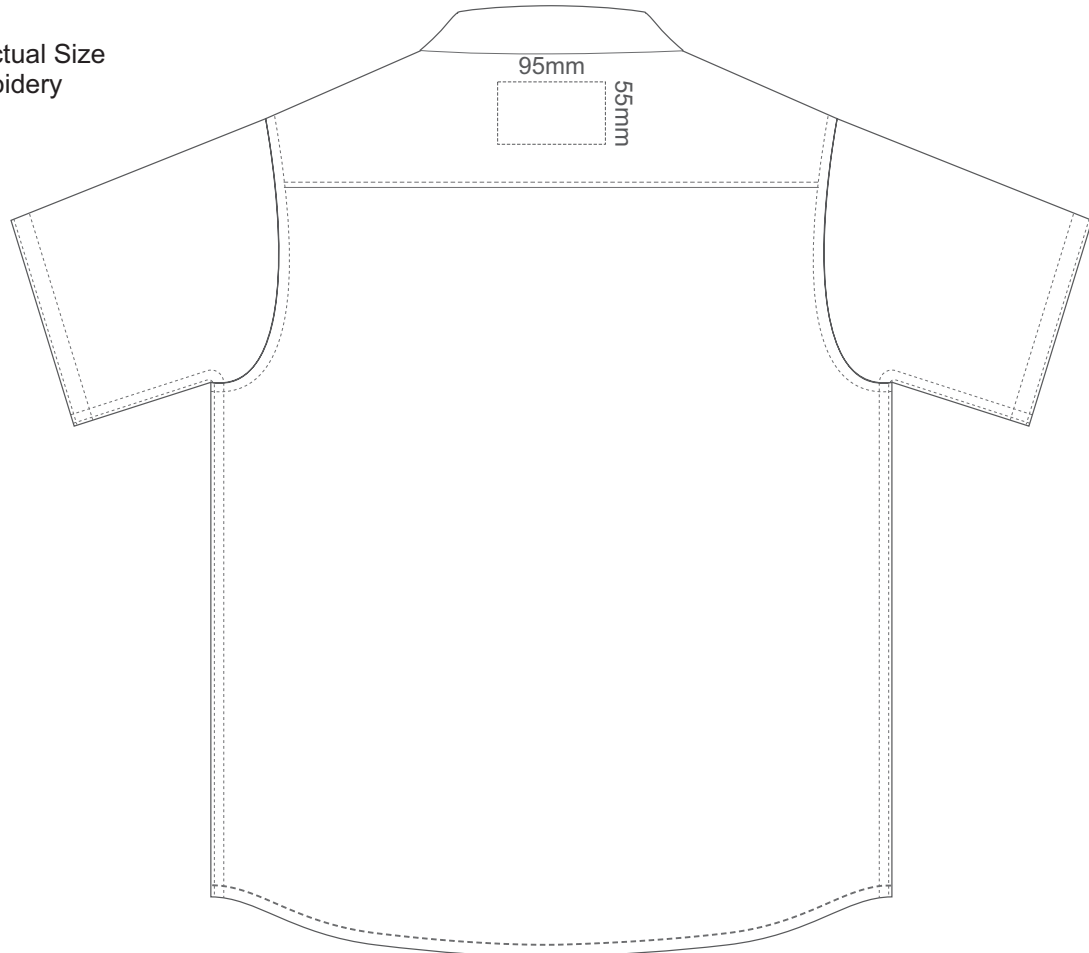

15% of Actual Size
Embroidery

BROADWAY MENS SMALL FRONT

BROADWAY MENS SMALL BACK

15% of Actual Size
Embroidery

BROADWAY MENS MEDIUM FRONT

BROADWAY MENS MEDIUM BACK

- WHITE
- DARK BLUE
- BLACK

15% of Actual Size
Embroidery

BROADWAY MENS LARGE FRONT

BROADWAY MENS LARGE BACK

- WHITE
- DARK BLUE
- BLACK

15% of Actual Size
Embroidery

BROADWAY MENS XL FRONT

BROADWAY MENS XL BACK

- WHITE
- DARK BLUE
- BLACK

15% of Actual Size
Embroidery

90mm

90mm

95mm

55mm

BROADWAY MENS XXL FRONT

BROADWAY MENS XXL BACK

- WHITE
- DARK BLUE
- BLACK

15% of Actual Size
Embroidery