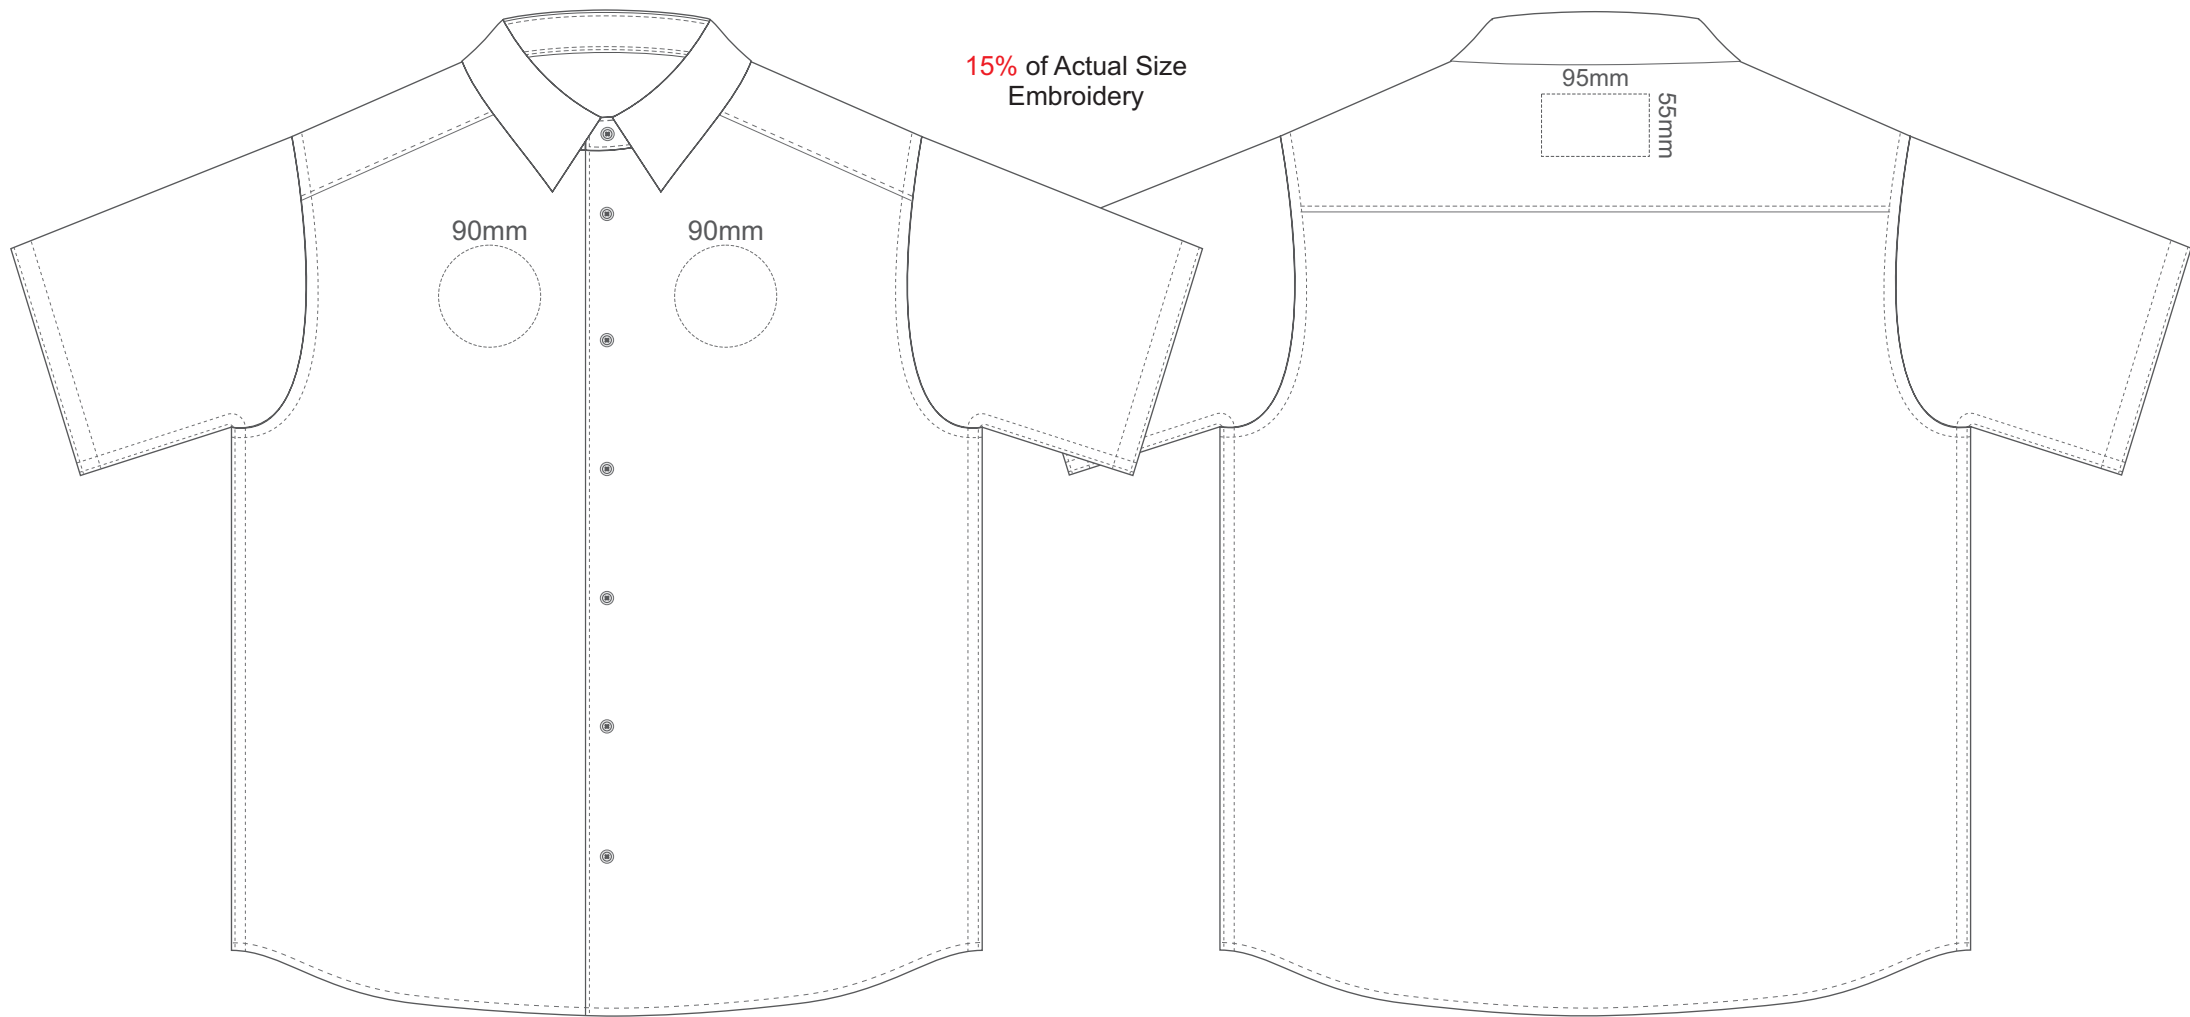

15% of Actual Size
Embroidery

BROADWAY MENS SMALL FRONT

BROADWAY MENS SMALL BACK

15% of Actual Size
Embroidery

BROADWAY MENS MEDIUM FRONT

BROADWAY MENS MEDIUM BACK

- WHITE
- DARK BLUE
- BLACK

15% of Actual Size
Embroidery

BROADWAY MENS LARGE FRONT

BROADWAY MENS LARGE BACK

- WHITE
- DARK BLUE
- BLACK

15% of Actual Size
Embroidery

BROADWAY MENS XL FRONT

BROADWAY MENS XL BACK

- WHITE
- DARK BLUE
- BLACK

15% of Actual Size
Embroidery

90mm

90mm

95mm

55mm

BROADWAY MENS XXL FRONT

BROADWAY MENS XXL BACK

- WHITE
- DARK BLUE
- BLACK

15% of Actual Size
Embroidery

15% of Actual Size
Embroidery

BROADWAY MENS 5XL FRONT

- WHITE
- DARK BLUE
- BLACK

15% of Actual Size
Embroidery

BROADWAY MENS 5XL BACK