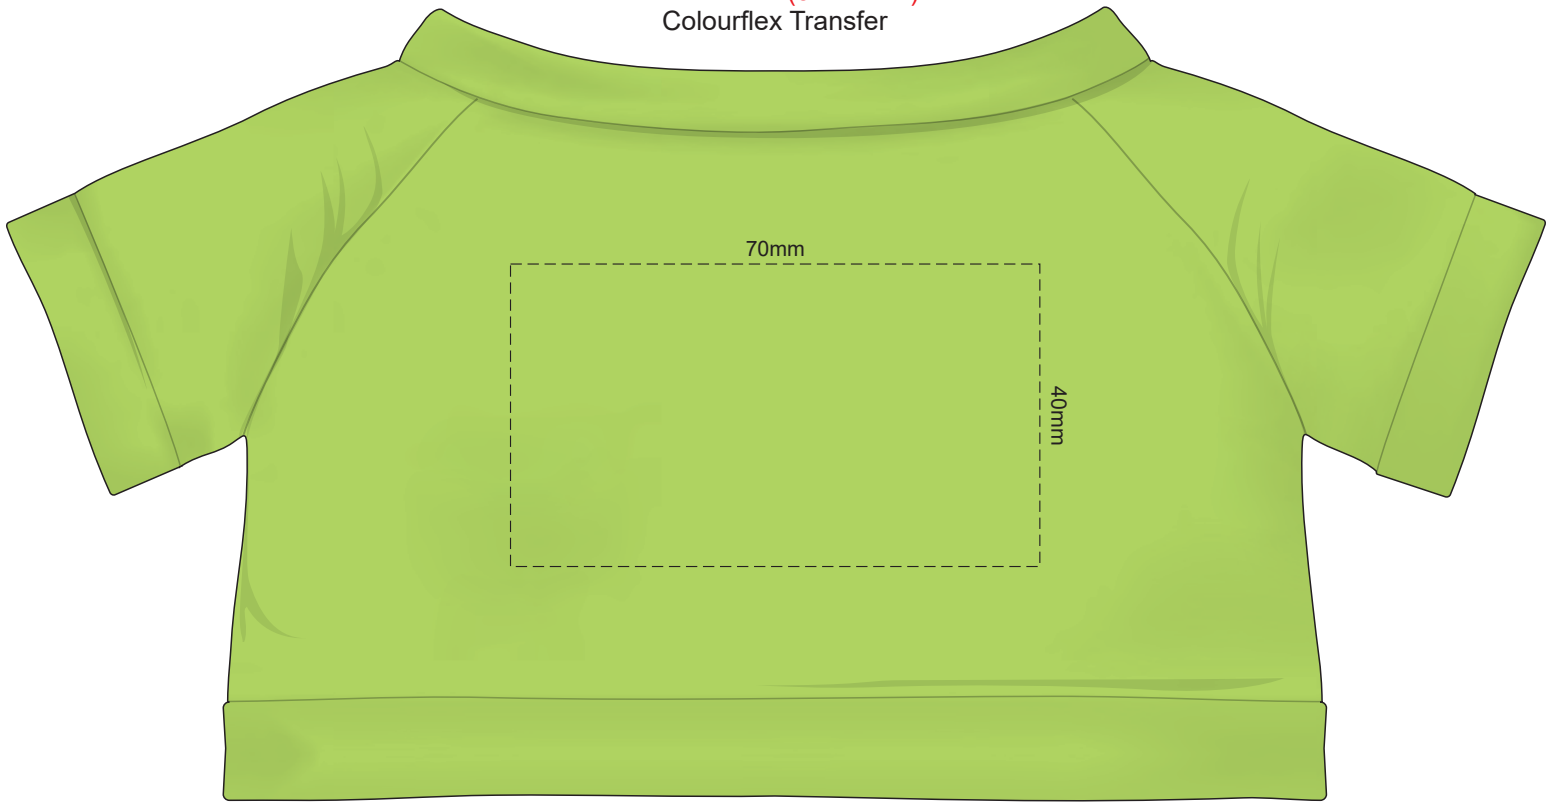

100% of Actual Size
Screen Print (3 col max)
Colourflex Transfer

FRONT

BACK