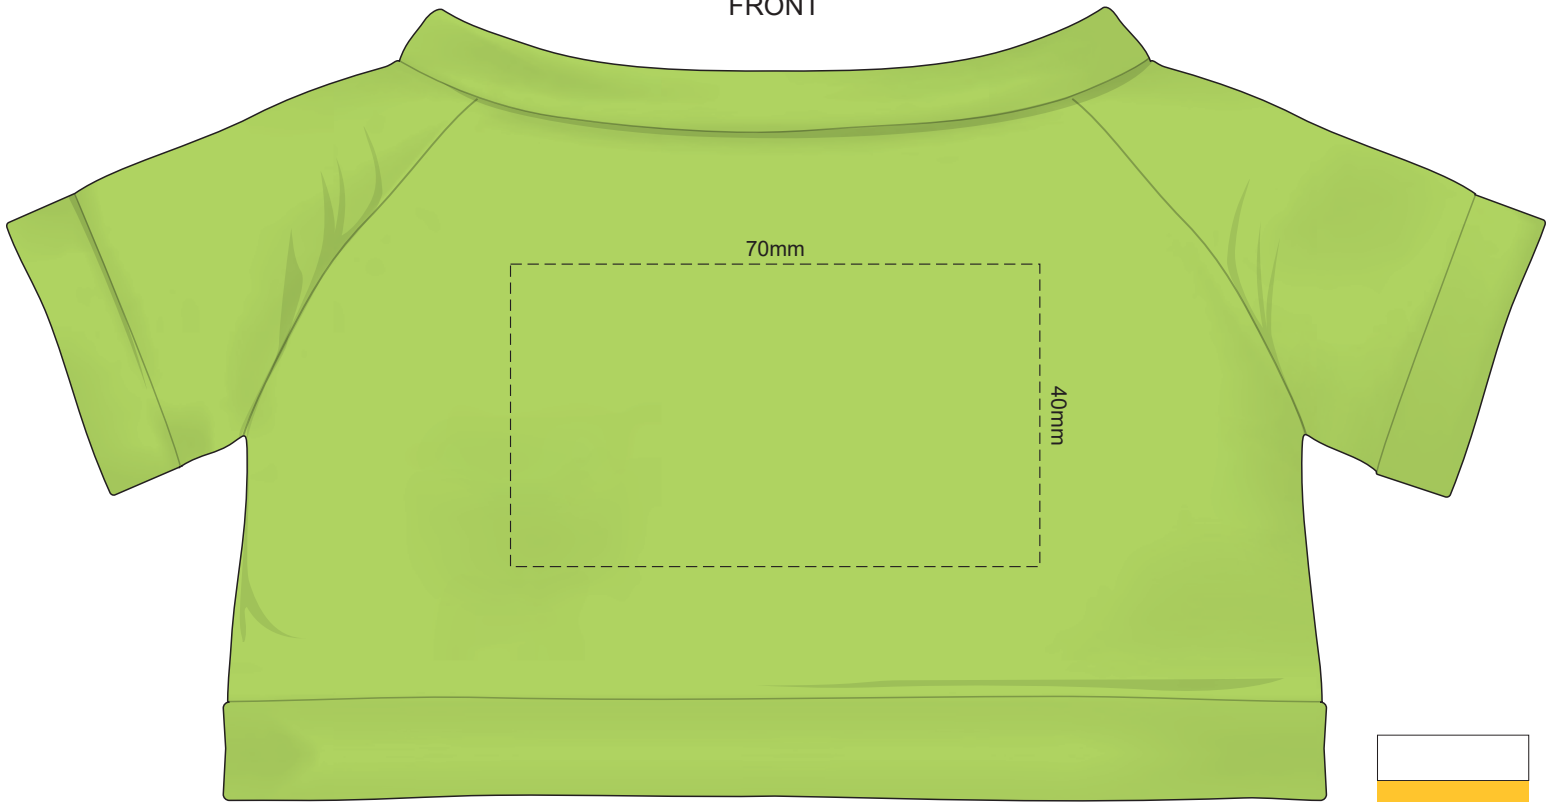

100% of Actual Size
Screen Print (3 col max)
Colourflex Transfer

FRONT

BACK